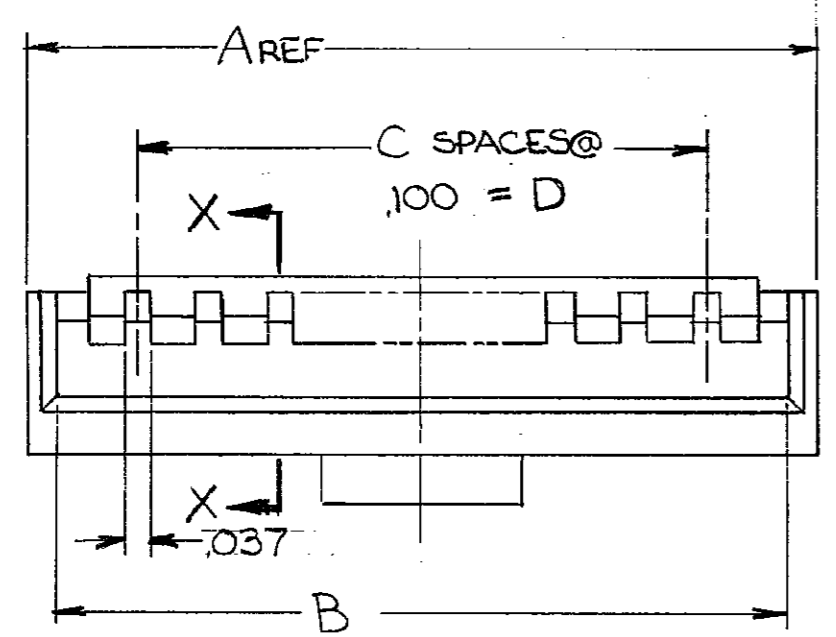

THIS DRAWING IS UNPUBLISHED. RELEASED FOR PUBLICATION
 (C) COPYRIGHT ALL RIGHTS RESERVED.

REVISIONS						
P	F	ZONE	LTR	DESCRIPTION	DATE	APPROVED
			H2	REVISED PER ECO-11-005140	31MAR11	HMR

	2.300	23	2.505	2.585	25	Z-103680-2
	2.200	22	2.405	2.485	24	Z-1
OBSOLETE	2.100	21	2.305	2.385	23	Z-
	2.000	20	2.205	2.285	22	1-
	1.900	19	2.105	2.185	21	1-
	1.800	18	2.005	2.085	20	1-
	1.700	17	1.905	1.985	19	1-
OBSOLETE	1.600	16	1.805	1.885	18	1-
	1.500	15	1.705	1.785	17	1-
	1.400	14	1.605	1.685	16	1-
OBSOLETE	1.300	13	1.505	1.585	15	1-
	1.200	12	1.405	1.485	14	1-
	1.100	11	1.305	1.385	13	1-
	1.000	10	1.205	1.285	12	1-
OBSOLETE	.900	9	1.105	1.185	11	1-
	.800	8	1.005	1.085	10	1-
OBSOLETE	.700	7	.905	.985	9	1-
	.600	6	.805	.885	8	1-
OBSOLETE	.500	5	.705	.785	7	1-
	.400	4	.605	.685	6	1-
	.300	3	.505	.585	5	1-
	.200	2	.405	.485	4	103680-1

- 1. SHROUD ACCEPTS HOUSINGS WITH GUIDE RIBS.
- 2. DIMENSION APPLIES WITH ANY BOW OR WARPAGE IN SHROUD WALLS REMOVED.
- 3. OBSOLETE PARTS: OBSOLETE CIS STREAMLINING PER D.RENAUD/D.SINISI

UNLESS OTHERWISE SPECIFIED DIMENSIONS ARE IN INCHES. TOLERANCES ON: DECIMALS ±.005 ANGLES ±	CONTRACT NO	TE Connectivity NAME: SHROUD, COUPLING, SINGLE ROW, AMPMODU MTE	
	MATERIAL: THERMOPLASTIC COLOR: BLACK		
FINISH	CHK: <i>Ronald P. ... 4-22-85</i>	SIZE: C	FSCM NO: 00779
	APPD: <i>Ronald P. ... 4-22-85</i>	DRAWING NO: 103680	
	APPD: <i>Ronald P. ... 4-22-85</i>	SCALE	SHEET 1 OF 1
	DSGN APPD	CUSTOMER DRAWING	
	OTHER APPD		