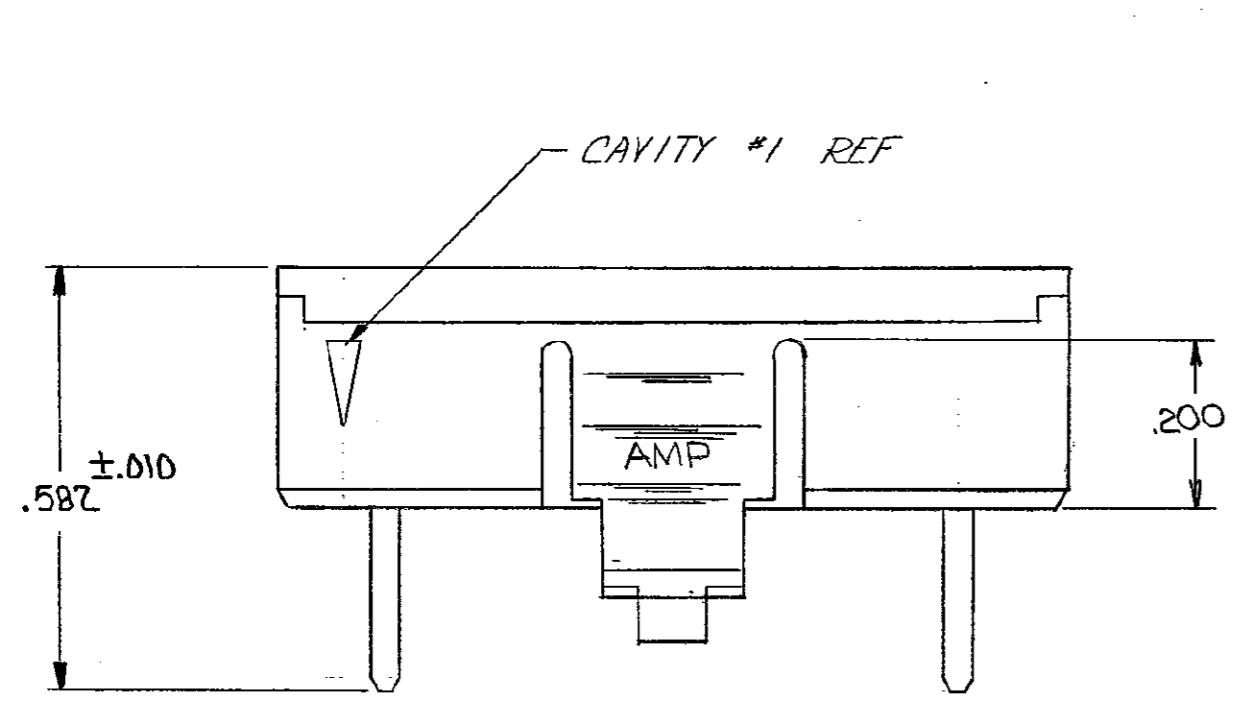

THIS DRAWING IS UNPUBLISHED. RELEASED FOR PUBLICATION
 (C) COPYRIGHT ALL RIGHTS RESERVED.

REVISIONS						
P	F	ZONE	LTR	DESCRIPTION	DATE	APPROVED
			H2	REVISED PER ECO-11-005140	31MAR11	HMR

	2.300	23	2.505	2.585	25	Z-103680-2
	2.200	22	2.405	2.485	24	Z-1
OBSOLETE	2.100	21	2.305	2.385	23	Z-
	2.000	20	2.205	2.285	22	1-
	1.900	19	2.105	2.185	21	1-
	1.800	18	2.005	2.085	20	1-
	1.700	17	1.905	1.985	19	1-
OBSOLETE	1.600	16	1.805	1.885	18	1-
	1.500	15	1.705	1.785	17	1-
	1.400	14	1.605	1.685	16	1-
OBSOLETE	1.300	13	1.505	1.585	15	1-
	1.200	12	1.405	1.485	14	1-
	1.100	11	1.305	1.385	13	1-
	1.000	10	1.205	1.285	12	1-
OBSOLETE	.900	9	1.105	1.185	11	1-
	.800	8	1.005	1.085	10	1-
OBSOLETE	.700	7	.905	.985	9	1-
	.600	6	.805	.885	8	1-
OBSOLETE	.500	5	.705	.785	7	1-
	.400	4	.605	.685	6	1-
	.300	3	.505	.585	5	1-
	.200	2	.405	.485	4	103680-1

- 1. SHROUD ACCEPTS HOUSINGS WITH GUIDE RIBS.
- 2. DIMENSION APPLIES WITH ANY BOW OR WARPAGE IN SHROUD WALLS REMOVED.
- 3. OBSOLETE PARTS: OBSOLETE CIS STREAMLINING PER D.RENAUD/D.SINISI

UNLESS OTHERWISE SPECIFIED DIMENSIONS ARE IN INCHES. TOLERANCES ON: DECIMALS ±.005 ANGLES ±	CONTRACT NO	TE Connectivity NAME: SHROUD, COUPLING, SINGLE ROW, AMPMODU MTE	
	MATERIAL: THERMOPLASTIC COLOR: BLACK		
FINISH	CHK: <i>Ronald P. ... 4-22-85</i>	SIZE: C	FSCM NO: 00779
	APPD: <i>Ronald P. ... 4-22-85</i>	DRAWING NO: 103680	
	APPD: <i>Ronald P. ... 4-22-85</i>	SCALE	SHEET 1 OF 1
	DSGN APPD	CUSTOMER DRAWING	
	OTHER APPD		