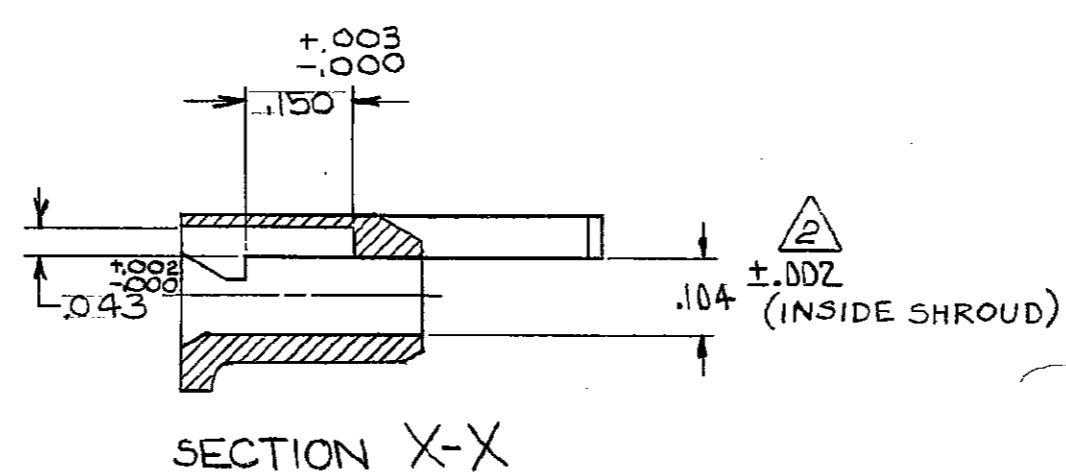

THIS DRAWING IS UNPUBLISHED. RELEASED FOR PUBLICATION
 (C) COPYRIGHT ALL RIGHTS RESERVED.

REVISIONS						
P	F	ZONE	LTR	DESCRIPTION	DATE	APPROVED
			H2	REVISED PER ECO-11-005140	31MAR11	HMR

	2.300	23	2.505	2.585	25	Z-103680-2
	2.200	22	2.405	2.485	24	Z-1
OBSOLETE	2.100	21	2.305	2.385	23	Z-
	2.000	20	2.205	2.285	22	1-
	1.900	19	2.105	2.185	21	1-
	1.800	18	2.005	2.085	20	1-
	1.700	17	1.905	1.985	19	1-
OBSOLETE	1.600	16	1.805	1.885	18	1-
	1.500	15	1.705	1.785	17	1-
	1.400	14	1.605	1.685	16	1-
OBSOLETE	1.300	13	1.505	1.585	15	1-
	1.200	12	1.405	1.485	14	1-
	1.100	11	1.305	1.385	13	1-
	1.000	10	1.205	1.285	12	1-
OBSOLETE	.900	9	1.105	1.185	11	1-
	.800	8	1.005	1.085	10	1-
OBSOLETE	.700	7	.905	.985	9	1-
	.600	6	.805	.885	8	1-
OBSOLETE	.500	5	.705	.785	7	1-
	.400	4	.605	.685	6	1-
	.300	3	.505	.585	5	1-
	.200	2	.405	.485	4	103680-1

- 1. SHROUD ACCEPTS HOUSINGS WITH GUIDE RIBS.
- 2. DIMENSION APPLIES WITH ANY BOW OR WARPAGE IN SHROUD WALLS REMOVED.
- 3. OBSOLETE PARTS: OBSOLETE CIS STREAMLINING PER D.RENAUD/D.SINISI

UNLESS OTHERWISE SPECIFIED DIMENSIONS ARE IN INCHES. TOLERANCES ON: DECIMALS ±.005 ANGLES ±	CONTRACT NO	TE Connectivity NAME: SHROUD, COUPLING, SINGLE ROW, AMPMODU MTE	
	MATERIAL: THERMOPLASTIC COLOR: BLACK		
FINISH	CHK: <i>Ronald P. ... 4-22-85</i>	SIZE: C	FSCM NO: 00779
	APPD: <i>Ronald P. ... 4-22-85</i>	DRAWING NO: 103680	
	APPD: <i>Ronald P. ... 4-22-85</i>	SCALE	SHEET 1 OF 1
	DSGN APPD	CUSTOMER DRAWING	
	OTHER APPD		