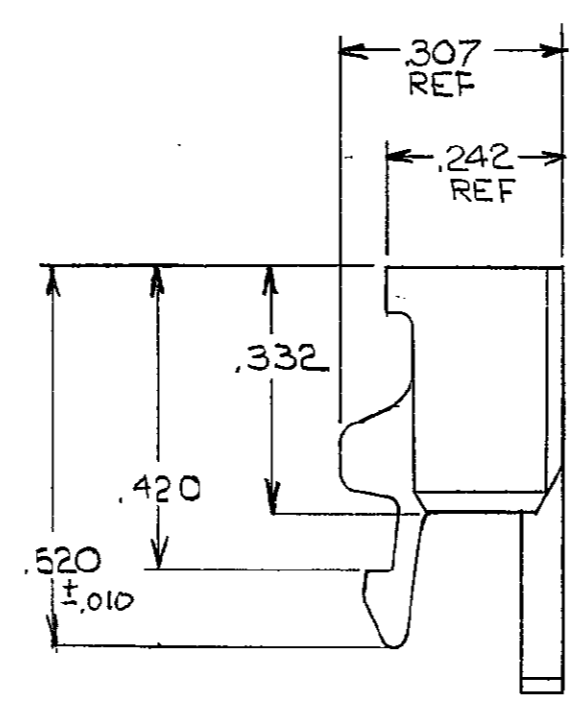

THIS DRAWING IS UNPUBLISHED. RELEASED FOR PUBLICATION
 (C) COPYRIGHT ALL RIGHTS RESERVED.

REVISIONS						
P	F	ZONE	LTR	DESCRIPTION	DATE	APPROVED
			H2	REVISED PER ECO-11-005140	31MAR11	HMR

	2.300	23	2.505	2.585	25	Z-103680-2
	2.200	22	2.405	2.485	24	Z-1
OBSOLETE	2.100	21	2.305	2.385	23	Z-
	2.000	20	2.205	2.285	22	1-
	1.900	19	2.105	2.185	21	1-
	1.800	18	2.005	2.085	20	1-
	1.700	17	1.905	1.985	19	1-
OBSOLETE	1.600	16	1.805	1.885	18	1-
	1.500	15	1.705	1.785	17	1-
	1.400	14	1.605	1.685	16	1-
OBSOLETE	1.300	13	1.505	1.585	15	1-
	1.200	12	1.405	1.485	14	1-
	1.100	11	1.305	1.385	13	1-
	1.000	10	1.205	1.285	12	1-
OBSOLETE	.900	9	1.105	1.185	11	1-
	.800	8	1.005	1.085	10	1-
OBSOLETE	.700	7	.905	.985	9	1-
	.600	6	.805	.885	8	1-
OBSOLETE	.500	5	.705	.785	7	1-
	.400	4	.605	.685	6	1-
	.300	3	.505	.585	5	1-
	.200	2	.405	.485	4	103680-1

- 1. SHROUD ACCEPTS HOUSINGS WITH GUIDE RIBS.
- 2. DIMENSION APPLIES WITH ANY BOW OR WARPAGE IN SHROUD WALLS REMOVED.
- 3. OBSOLETE PARTS: OBSOLETE CIS STREAMLINING PER D.RENAUD/D.SINISI

UNLESS OTHERWISE SPECIFIED DIMENSIONS ARE IN INCHES. TOLERANCES ON: DECIMALS ±.005 ANGLES ±	CONTRACT NO	TE Connectivity NAME: SHROUD, COUPLING, SINGLE ROW, AMPMODU MTE	
	MATERIAL: THERMOPLASTIC COLOR: BLACK		
FINISH	CHK: <i>Ronald P. ... 4-22-85</i>	SIZE: C	FSCM NO: 00779
	APPD: <i>Ronald P. ... 4-22-85</i>	DRAWING NO: 103680	
	APPD: <i>Ronald P. ... 4-22-85</i>	SCALE	SHEET 1 OF 1
	DSGN APPD	CUSTOMER DRAWING	
	OTHER APPD		