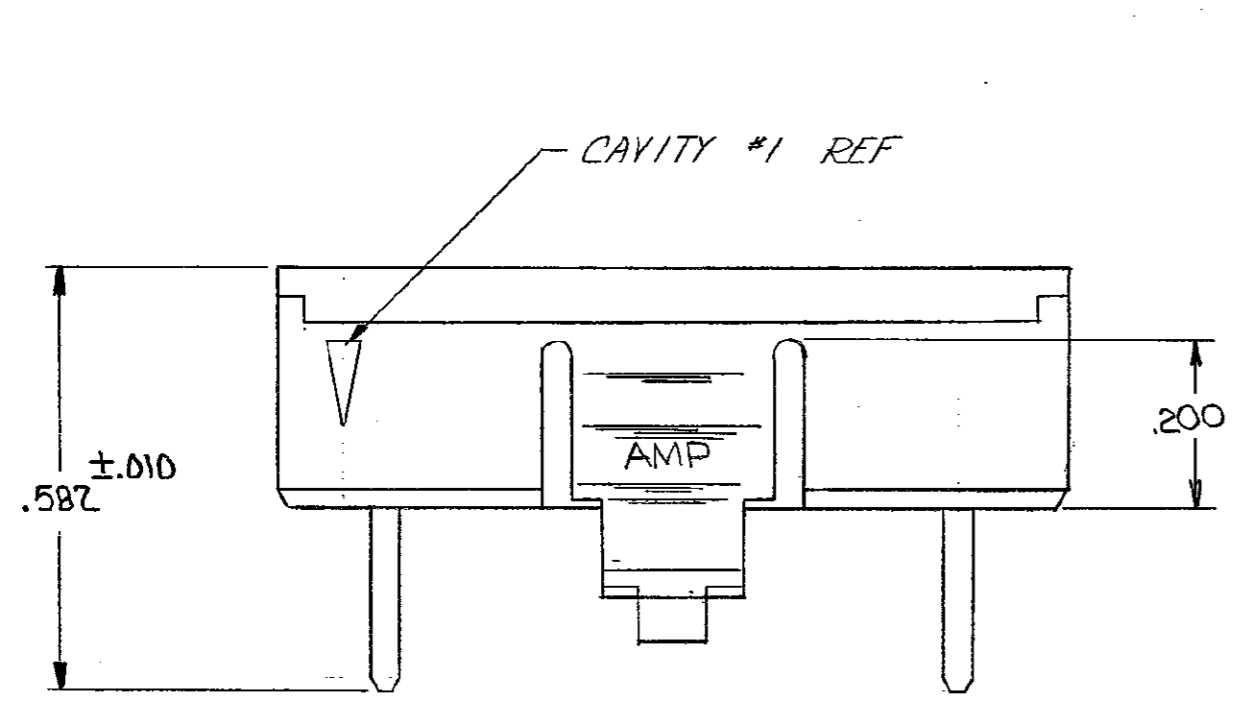

THIS DRAWING IS UNPUBLISHED. RELEASED FOR PUBLICATION  
 (C) COPYRIGHT ALL RIGHTS RESERVED.

REVISIONS						
P	F	ZONE	LTR	DESCRIPTION	DATE	APPROVED
			H2	REVISED PER ECO-11-005140	31MAR11	HMR

	2.300	23	2.505	2.585	25	Z-103680-2
	2.200	22	2.405	2.485	24	Z-1
OBSOLETE	2.100	21	2.305	2.385	23	Z-
	2.000	20	2.205	2.285	22	1-
	1.900	19	2.105	2.185	21	1-
	1.800	18	2.005	2.085	20	1-
	1.700	17	1.905	1.985	19	1-
OBSOLETE	1.600	16	1.805	1.885	18	1-
	1.500	15	1.705	1.785	17	1-
	1.400	14	1.605	1.685	16	1-
	1.300	13	1.505	1.585	15	1-
OBSOLETE	1.200	12	1.405	1.485	14	1-
	1.100	11	1.305	1.385	13	1-
	1.000	10	1.205	1.285	12	
OBSOLETE	.900	9	1.105	1.185	11	
	.800	8	1.005	1.085	10	
OBSOLETE	.700	7	.905	.985	9	
	.600	6	.805	.885	8	
OBSOLETE	.500	5	.705	.785	7	
	.400	4	.605	.685	6	
	.300	3	.505	.585	5	
	.200	2	.405	.485	4	103680-1

- 1. SHROUD ACCEPTS HOUSINGS WITH GUIDE RIBS.
- 2. DIMENSION APPLIES WITH ANY BOW OR WARPAGE IN SHROUD WALLS REMOVED.
- 3. OBSOLETE PARTS: OBSOLETE CIS STREAMLINING PER D.RENAUD/D.SINISI

UNLESS OTHERWISE SPECIFIED DIMENSIONS ARE IN INCHES. TOLERANCES ON: DECIMALS ±.005 ANGLES ±	CONTRACT NO	MTE Connectivity NAME: SHROUD, COUPLING, SINGLE ROW, AMPMODU MTE		
	MATERIAL: THERMOPLASTIC COLOR: BLACK			DR: <i>R. P. Locant</i>
FINISH	CHK: <i>Ronald P. Locant</i> 4-22-85	SIZE: C	FSCM NO: 00779	DRAWING NO: 103680
	APPD: <i>Ronald P. Locant</i> 4-22-85	SCALE		SHEET 1 OF 1
	APPD: <i>Ronald P. Locant</i> 4-22-85			
	DSGN APPD			
	OTHER APPD			