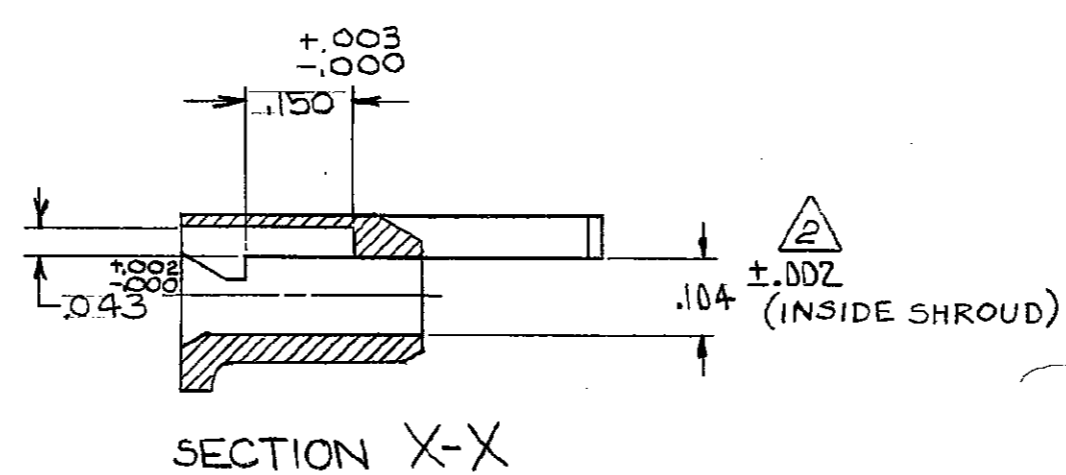

THIS DRAWING IS UNPUBLISHED. RELEASED FOR PUBLICATION  
 (C) COPYRIGHT ALL RIGHTS RESERVED.

REVISIONS						
P	F	ZONE	LTR	DESCRIPTION	DATE	APPROVED
			H2	REVISED PER ECO-11-005140	31MAR11	HMR

	2.300	23	2.505	2.585	25	Z-103680-2
	2.200	22	2.405	2.485	24	Z-1
OBSOLETE	2.100	21	2.305	2.385	23	Z-
	2.000	20	2.205	2.285	22	1-
	1.900	19	2.105	2.185	21	1-
	1.800	18	2.005	2.085	20	1-
	1.700	17	1.905	1.985	19	1-
OBSOLETE	1.600	16	1.805	1.885	18	1-
	1.500	15	1.705	1.785	17	1-
	1.400	14	1.605	1.685	16	1-
	1.300	13	1.505	1.585	15	1-
OBSOLETE	1.200	12	1.405	1.485	14	1-
	1.100	11	1.305	1.385	13	1-
	1.000	10	1.205	1.285	12	
OBSOLETE	.900	9	1.105	1.185	11	
	.800	8	1.005	1.085	10	
OBSOLETE	.700	7	.905	.985	9	
	.600	6	.805	.885	8	
OBSOLETE	.500	5	.705	.785	7	
	.400	4	.605	.685	6	
	.300	3	.505	.585	5	
	.200	2	.405	.485	4	103680-1

- 1. SHROUD ACCEPTS HOUSINGS WITH GUIDE RIBS.
- 2. DIMENSION APPLIES WITH ANY BOW OR WARPAGE IN SHROUD WALLS REMOVED.
- 3. OBSOLETE PARTS: OBSOLETE CIS STREAMLINING PER D.RENAUD/D.SINISI

UNLESS OTHERWISE SPECIFIED DIMENSIONS ARE IN INCHES. TOLERANCES ON: DECIMALS ±.005 ANGLES ±	CONTRACT NO	MTE Connectivity NAME: SHROUD, COUPLING, SINGLE ROW, AMPMODU MTE		
	MATERIAL: THERMOPLASTIC COLOR: BLACK			DR: <i>R. P. Locant</i>
FINISH	CHK: <i>Ronald P. Locant</i> 4-22-85	SIZE: C	FSCM NO: 00779	DRAWING NO: 103680
	APPD: <i>Ronald P. Locant</i> 4-22-85	SCALE		SHEET 1 OF 1
	APPD: <i>Ronald P. Locant</i> 4-22-85			
	DSGN APPD			
	OTHER APPD			