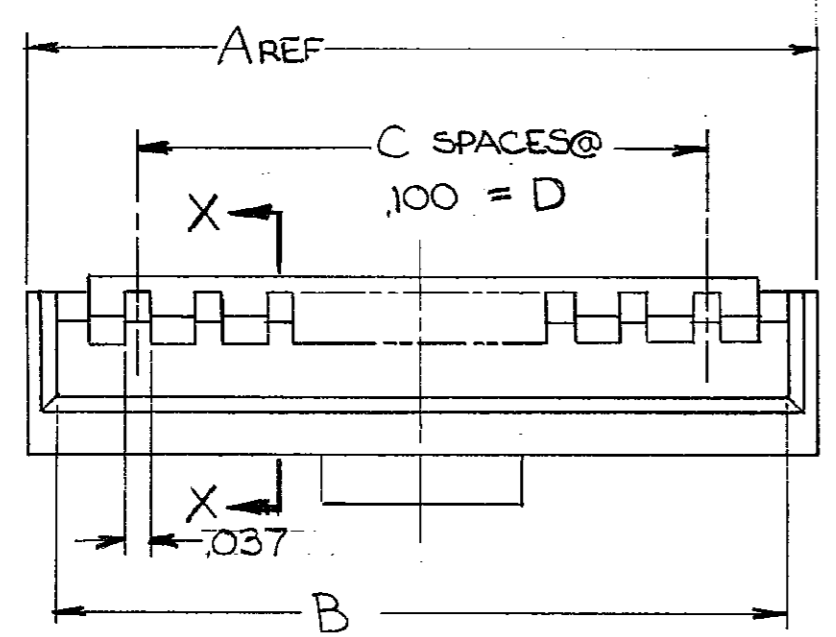

THIS DRAWING IS UNPUBLISHED. RELEASED FOR PUBLICATION  
 (C) COPYRIGHT ALL RIGHTS RESERVED.

REVISIONS						
P	F	ZONE	LTR	DESCRIPTION	DATE	APPROVED
			H2	REVISED PER ECO-11-005140	31MAR11	HMR

	2.300	23	2.505	2.585	25	Z-103680-2
	2.200	22	2.405	2.485	24	Z-1
OBSOLETE	2.100	21	2.305	2.385	23	Z-
	2.000	20	2.205	2.285	22	1-
	1.900	19	2.105	2.185	21	1-
	1.800	18	2.005	2.085	20	1-
	1.700	17	1.905	1.985	19	1-
OBSOLETE	1.600	16	1.805	1.885	18	1-
	1.500	15	1.705	1.785	17	1-
	1.400	14	1.605	1.685	16	1-
	1.300	13	1.505	1.585	15	1-
OBSOLETE	1.200	12	1.405	1.485	14	1-
	1.100	11	1.305	1.385	13	1-
	1.000	10	1.205	1.285	12	
OBSOLETE	.900	9	1.105	1.185	11	
	.800	8	1.005	1.085	10	
OBSOLETE	.700	7	.905	.985	9	
	.600	6	.805	.885	8	
OBSOLETE	.500	5	.705	.785	7	
	.400	4	.605	.685	6	
	.300	3	.505	.585	5	
	.200	2	.405	.485	4	103680-1

- 1. SHROUD ACCEPTS HOUSINGS WITH GUIDE RIBS.
- 2. DIMENSION APPLIES WITH ANY BOW OR WARPAGE IN SHROUD WALLS REMOVED.
- 3. OBSOLETE PARTS: OBSOLETE CIS STREAMLINING PER D.RENAUD/D.SINISI

UNLESS OTHERWISE SPECIFIED DIMENSIONS ARE IN INCHES. TOLERANCES ON: DECIMALS ±.005 ANGLES ±	CONTRACT NO	MTE Connectivity NAME: SHROUD, COUPLING, SINGLE ROW, AMPMODU MTE		
	MATERIAL: THERMOPLASTIC COLOR: BLACK			DR: <i>R. P. Locant</i>
FINISH	CHK: <i>Ronald P. Locant</i> 4-22-85	SIZE: C	FSCM NO: 00779	DRAWING NO: 103680
	APPD: <i>Ronald P. Locant</i> 4-22-85	SCALE		SHEET 1 OF 1
	APPD: <i>Ronald P. Locant</i> 4-22-85			
	DSGN APPD			
	OTHER APPD			