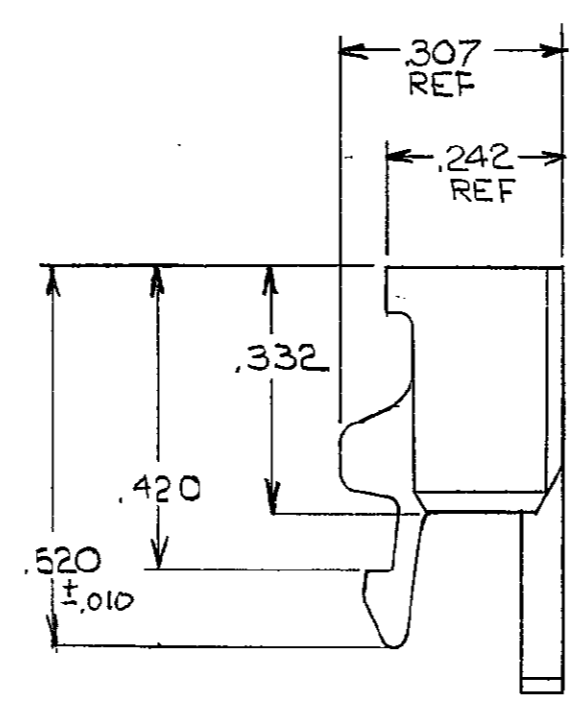

THIS DRAWING IS UNPUBLISHED. RELEASED FOR PUBLICATION  
 (C) COPYRIGHT ALL RIGHTS RESERVED.

REVISIONS						
P	F	ZONE	LTR	DESCRIPTION	DATE	APPROVED
			H2	REVISED PER ECO-11-005140	31MAR11	HMR

	2.300	23	2.505	2.585	25	Z-103680-2
	2.200	22	2.405	2.485	24	Z-1
OBSOLETE	2.100	21	2.305	2.385	23	Z-
	2.000	20	2.205	2.285	22	1-
	1.900	19	2.105	2.185	21	1-
	1.800	18	2.005	2.085	20	1-
	1.700	17	1.905	1.985	19	1-
OBSOLETE	1.600	16	1.805	1.885	18	1-
	1.500	15	1.705	1.785	17	1-
	1.400	14	1.605	1.685	16	1-
	1.300	13	1.505	1.585	15	1-
OBSOLETE	1.200	12	1.405	1.485	14	1-
	1.100	11	1.305	1.385	13	1-
	1.000	10	1.205	1.285	12	
OBSOLETE	.900	9	1.105	1.185	11	
	.800	8	1.005	1.085	10	
OBSOLETE	.700	7	.905	.985	9	
	.600	6	.805	.885	8	
OBSOLETE	.500	5	.705	.785	7	
	.400	4	.605	.685	6	
	.300	3	.505	.585	5	
	.200	2	.405	.485	4	103680-1

- 1. SHROUD ACCEPTS HOUSINGS WITH GUIDE RIBS.
- 2. DIMENSION APPLIES WITH ANY BOW OR WARPAGE IN SHROUD WALLS REMOVED.
- 3. OBSOLETE PARTS: OBSOLETE CIS STREAMLINING PER D.RENAUD/D.SINISI

UNLESS OTHERWISE SPECIFIED DIMENSIONS ARE IN INCHES. TOLERANCES ON: DECIMALS ±.005 ANGLES ±	CONTRACT NO	MTE Connectivity NAME: SHROUD, COUPLING, SINGLE ROW, AMPMODU MTE		
	MATERIAL: THERMOPLASTIC COLOR: BLACK			DR: <i>R. P. Locant</i>
FINISH	CHK: <i>Ronald P. Locant</i> 4-22-85	SIZE: C	FSCM NO: 00779	DRAWING NO: 103680
	APPD: <i>Ronald P. Locant</i> 4-22-85	SCALE		SHEET 1 OF 1
	APPD: <i>Ronald P. Locant</i> 4-22-85			
	DSGN APPD			
	OTHER APPD			