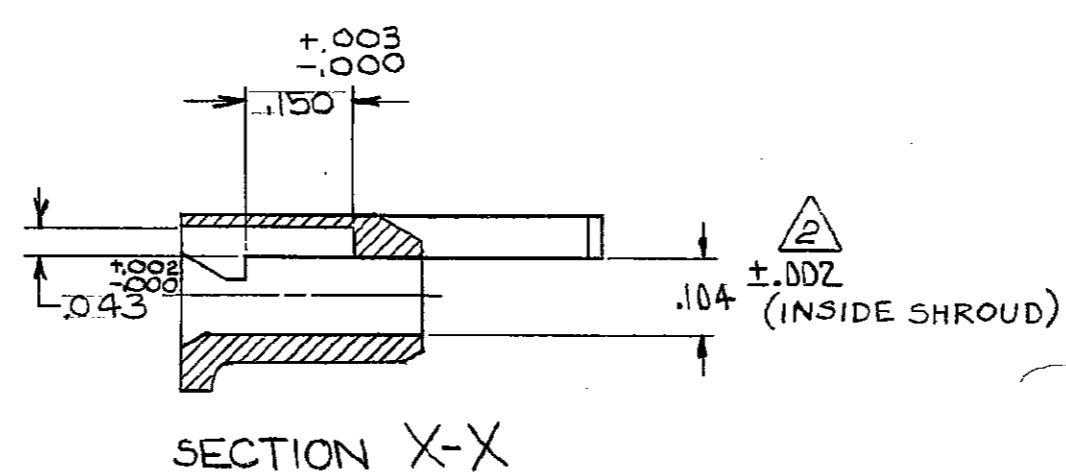

THIS DRAWING IS UNPUBLISHED. RELEASED FOR PUBLICATION
 (C) COPYRIGHT ALL RIGHTS RESERVED.

REVISIONS						
P	F	ZONE	LTR	DESCRIPTION	DATE	APPROVED
			H2	REVISED PER ECO-11-005140	31MAR11	HMR

	2.300	23	2.505	2.585	25	Z-103680-2	
	2.200	22	2.405	2.485	24	Z-	-1
OBSOLETE	2.100	21	2.305	2.385	23	Z-	-0
	2.000	20	2.205	2.285	22	1-	-9
	1.900	19	2.105	2.185	21	1-	-8
	1.800	18	2.005	2.085	20	1-	-7
	1.700	17	1.905	1.985	19	1-	-6
OBSOLETE	1.600	16	1.805	1.885	18	1-	-5
	1.500	15	1.705	1.785	17	1-	-4
	1.400	14	1.605	1.685	16	1-	-3
	1.300	13	1.505	1.585	15	1-	-2
OBSOLETE	1.200	12	1.405	1.485	14	1-	-1
	1.100	11	1.305	1.385	13	1-	-0
	1.000	10	1.205	1.285	12		-9
OBSOLETE	.900	9	1.105	1.185	11		-8
	.800	8	1.005	1.085	10		-7
OBSOLETE	.700	7	.905	.985	9		-6
	.600	6	.805	.885	8		-5
OBSOLETE	.500	5	.705	.785	7		-4
	.400	4	.605	.685	6		-3
	.300	3	.505	.585	5		-2
	.200	2	.405	.485	4	103680-1	

- 1. SHROUD ACCEPTS HOUSINGS WITH GUIDE RIBS.
- 2. DIMENSION APPLIES WITH ANY BOW OR WARPAGE IN SHROUD WALLS REMOVED.
- 3. OBSOLETE PARTS: OBSOLETE CIS STREAMLINING PER D.RENAUD/D.SINISI

UNLESS OTHERWISE SPECIFIED DIMENSIONS ARE IN INCHES. TOLERANCES ON: DECIMALS ±.005 ANGLES ±	CONTRACT NO	TE Connectivity NAME SHROUD, COUPLING, SINGLE ROW, AMPMODU MTE		
	DR: <i>W. P. ...</i>			
MATERIAL THERMOPLASTIC COLOR: BLACK	CHK: <i>Ronald P. ...</i> 4-22-85	SIZE	FSCM NO	DRAWING NO
FINISH	APPD: <i>Ronald P. ...</i> 4-22-85	C	00779	103680
	APPD: <i>Ronald P. ...</i> 4-22-85	SCALE		SHEET 1 OF 1
	DSGN APPD	CUSTOMER DRAWING		
	OTHER APPD			