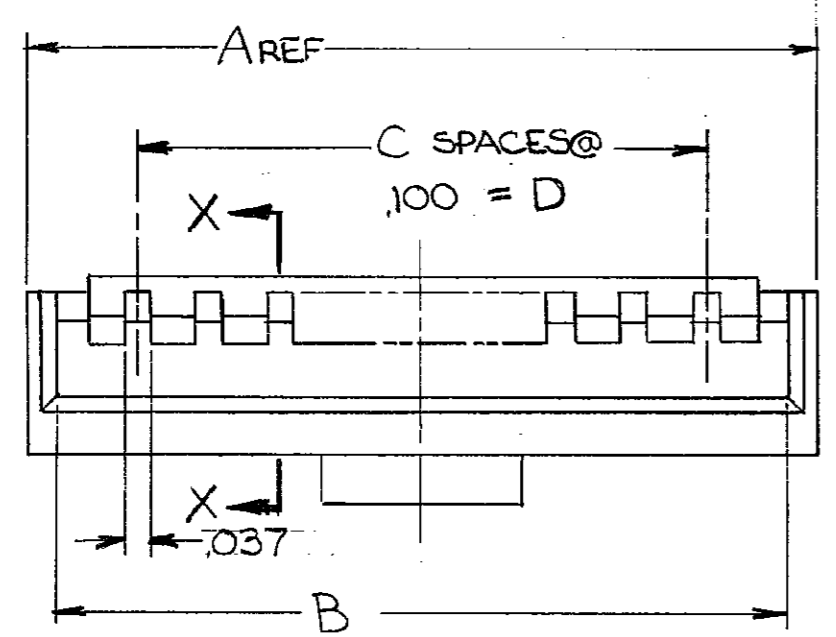

THIS DRAWING IS UNPUBLISHED. RELEASED FOR PUBLICATION
 (C) COPYRIGHT ALL RIGHTS RESERVED.

REVISIONS						
P	F	ZONE	LTR	DESCRIPTION	DATE	APPROVED
			H2	REVISED PER ECO-11-005140	31MAR11	HMR

	2.300	23	2.505	2.585	25	Z-103680-2	
	2.200	22	2.405	2.485	24	Z-	-1
OBSOLETE	2.100	21	2.305	2.385	23	Z-	-0
	2.000	20	2.205	2.285	22	1-	-9
	1.900	19	2.105	2.185	21	1-	-8
	1.800	18	2.005	2.085	20	1-	-7
	1.700	17	1.905	1.985	19	1-	-6
OBSOLETE	1.600	16	1.805	1.885	18	1-	-5
	1.500	15	1.705	1.785	17	1-	-4
	1.400	14	1.605	1.685	16	1-	-3
	1.300	13	1.505	1.585	15	1-	-2
OBSOLETE	1.200	12	1.405	1.485	14	1-	-1
	1.100	11	1.305	1.385	13	1-	-0
	1.000	10	1.205	1.285	12		-9
OBSOLETE	.900	9	1.105	1.185	11		-8
	.800	8	1.005	1.085	10		-7
OBSOLETE	.700	7	.905	.985	9		-6
	.600	6	.805	.885	8		-5
OBSOLETE	.500	5	.705	.785	7		-4
	.400	4	.605	.685	6		-3
	.300	3	.505	.585	5		-2
	.200	2	.405	.485	4	103680-1	

- 1. SHROUD ACCEPTS HOUSINGS WITH GUIDE RIBS.
- 2. DIMENSION APPLIES WITH ANY BOW OR WARPAGE IN SHROUD WALLS REMOVED.
- 3. OBSOLETE PARTS: OBSOLETE CIS STREAMLINING PER D.RENAUD/D.SINISI

UNLESS OTHERWISE SPECIFIED DIMENSIONS ARE IN INCHES. TOLERANCES ON: DECIMALS ±.005 ANGLES ±	CONTRACT NO	TE Connectivity NAME SHROUD, COUPLING, SINGLE ROW, AMPMODU MTE		
	DR: <i>W. P. ...</i>			
MATERIAL THERMOPLASTIC COLOR: BLACK	CHK: <i>Ronald P. ...</i> 4-22-85	SIZE	FSCM NO	DRAWING NO
FINISH	APPD: <i>Ronald P. ...</i> 4-22-85	C	00779	103680
	APPD: <i>Ronald P. ...</i> 4-22-85	SCALE		SHEET 1 OF 1
	DSGN APPD	CUSTOMER DRAWING		
	OTHER APPD			