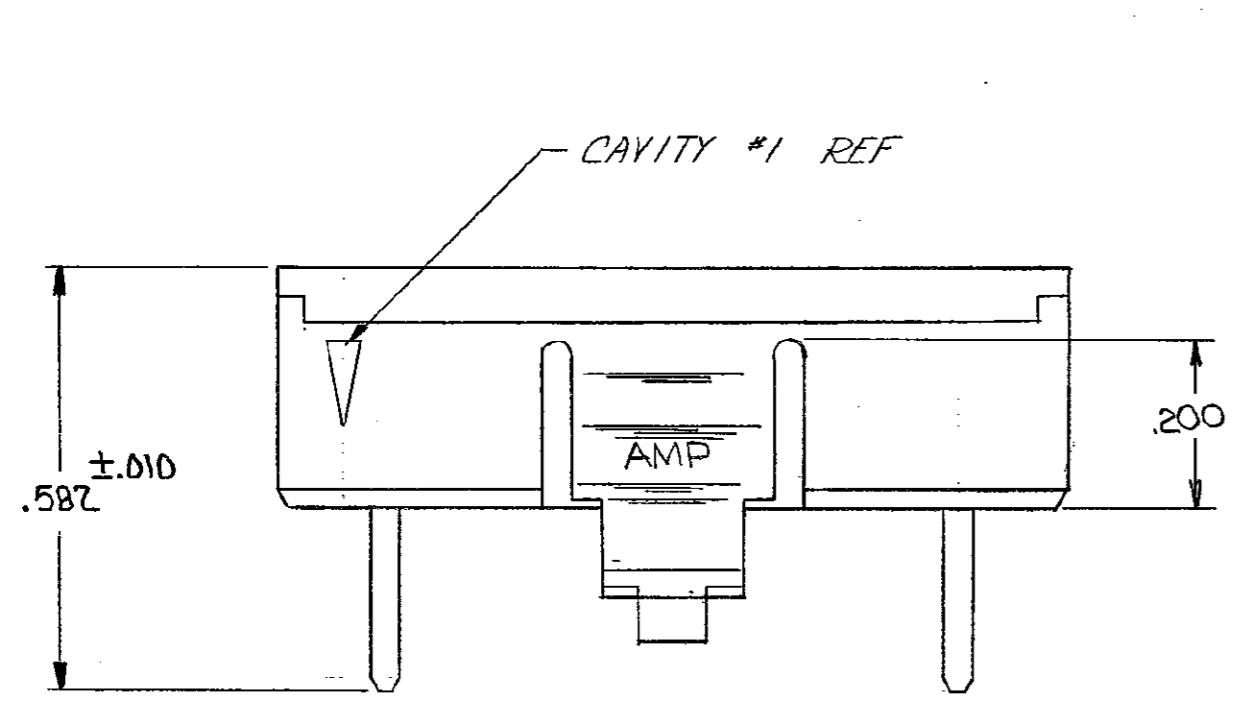

THIS DRAWING IS UNPUBLISHED. RELEASED FOR PUBLICATION
(C) COPYRIGHT ALL RIGHTS RESERVED.

REVISIONS						
P	F	ZONE	LTR	DESCRIPTION	DATE	APPROVED
			H2	REVISED PER ECO-11-005140	31MAR11	HMR

	2.300	23	2.505	2.585	25	Z-103680-2	
	2.200	22	2.405	2.485	24	Z-	-1
OBSOLETE	2.100	21	2.305	2.385	23	Z-	-0
	2.000	20	2.205	2.285	22	1-	-9
	1.900	19	2.105	2.185	21	1-	-8
	1.800	18	2.005	2.085	20	1-	-7
	1.700	17	1.905	1.985	19	1-	-6
OBSOLETE	1.600	16	1.805	1.885	18	1-	-5
	1.500	15	1.705	1.785	17	1-	-4
	1.400	14	1.605	1.685	16	1-	-3
	1.300	13	1.505	1.585	15	1-	-2
OBSOLETE	1.200	12	1.405	1.485	14	1-	-1
	1.100	11	1.305	1.385	13	1-	-0
	1.000	10	1.205	1.285	12		-9
OBSOLETE	.900	9	1.105	1.185	11		-8
	.800	8	1.005	1.085	10		-7
OBSOLETE	.700	7	.905	.985	9		-6
	.600	6	.805	.885	8		-5
OBSOLETE	.500	5	.705	.785	7		-4
	.400	4	.605	.685	6		-3
	.300	3	.505	.585	5		-2
	.200	2	.405	.485	4	103680-1	

1. SHROUD ACCEPTS HOUSINGS WITH GUIDE RIBS.
2. DIMENSION APPLIES WITH ANY BOW OR WARPAGE IN SHROUD WALLS REMOVED.
3. OBSOLETE PARTS: OBSOLETE CIS STREAMLINING PER D.RENAUD/D.SINISI

UNLESS OTHERWISE SPECIFIED DIMENSIONS ARE IN INCHES. TOLERANCES ON: DECIMALS ±.005 ANGLES ±	CONTRACT NO	TE Connectivity NAME SHROUD, COUPLING, SINGLE ROW, AMPMODU MTE		
	DR: <i>W. P. ...</i>			
MATERIAL THERMOPLASTIC COLOR: BLACK	CHK: <i>Ronald P. ...</i> 4-22-85	SIZE	FSCM NO	DRAWING NO
FINISH	APPD: <i>Ronald P. ...</i> 4-22-85	C	00779	103680
	APPD: <i>Ronald P. ...</i> 4-22-85	SCALE		SHEET 1 OF 1
	DSGN APPD	CUSTOMER DRAWING		
	OTHER APPD			

103680