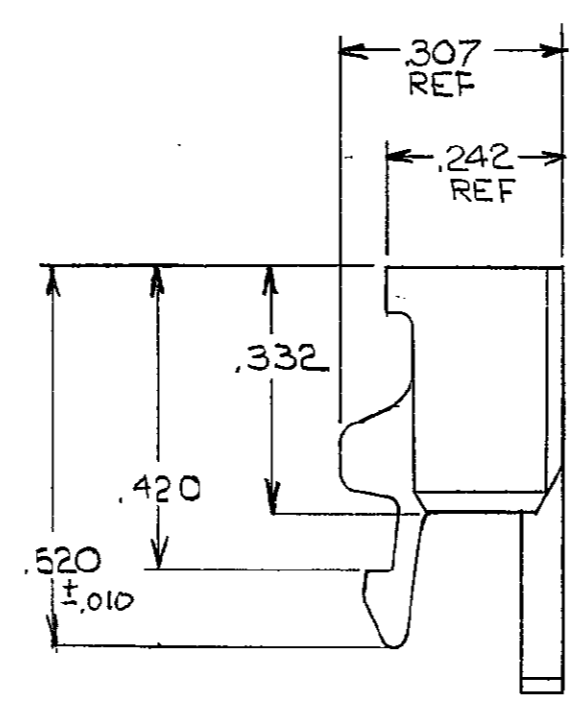

THIS DRAWING IS UNPUBLISHED. RELEASED FOR PUBLICATION
 (C) COPYRIGHT ALL RIGHTS RESERVED.

REVISIONS						
P	F	ZONE	LTR	DESCRIPTION	DATE	APPROVED
			H2	REVISED PER ECO-11-005140	31MAR11	HMR

	2.300	23	2.505	2.585	25	Z-103680-2	
	2.200	22	2.405	2.485	24	Z-	-1
OBSOLETE	2.100	21	2.305	2.385	23	Z-	-0
	2.000	20	2.205	2.285	22	1-	-9
	1.900	19	2.105	2.185	21	1-	-8
	1.800	18	2.005	2.085	20	1-	-7
	1.700	17	1.905	1.985	19	1-	-6
OBSOLETE	1.600	16	1.805	1.885	18	1-	-5
	1.500	15	1.705	1.785	17	1-	-4
	1.400	14	1.605	1.685	16	1-	-3
	1.300	13	1.505	1.585	15	1-	-2
OBSOLETE	1.200	12	1.405	1.485	14	1-	-1
	1.100	11	1.305	1.385	13	1-	-0
	1.000	10	1.205	1.285	12		-9
OBSOLETE	.900	9	1.105	1.185	11		-8
	.800	8	1.005	1.085	10		-7
OBSOLETE	.700	7	.905	.985	9		-6
	.600	6	.805	.885	8		-5
OBSOLETE	.500	5	.705	.785	7		-4
	.400	4	.605	.685	6		-3
	.300	3	.505	.585	5		-2
	.200	2	.405	.485	4	103680-1	

- 1. SHROUD ACCEPTS HOUSINGS WITH GUIDE RIBS.
- 2. DIMENSION APPLIES WITH ANY BOW OR WARPAGE IN SHROUD WALLS REMOVED.
- 3. OBSOLETE PARTS: OBSOLETE CIS STREAMLINING PER D.RENAUD/D.SINISI

UNLESS OTHERWISE SPECIFIED DIMENSIONS ARE IN INCHES. TOLERANCES ON: DECIMALS ±.005 ANGLES ±	CONTRACT NO	TE Connectivity NAME SHROUD, COUPLING, SINGLE ROW, AMPMODU MTE		
	DR: <i>W. P. ...</i>			
MATERIAL THERMOPLASTIC COLOR: BLACK	CHK: <i>Ronald P. ...</i> 4-22-85	SIZE	FSCM NO	DRAWING NO
FINISH	APPD: <i>Ronald P. ...</i> 4-22-85	C	00779	103680
	APPD: <i>Ronald P. ...</i> 4-22-85	SCALE		SHEET 1 OF 1
	DSGN APPD	CUSTOMER DRAWING		
	OTHER APPD			