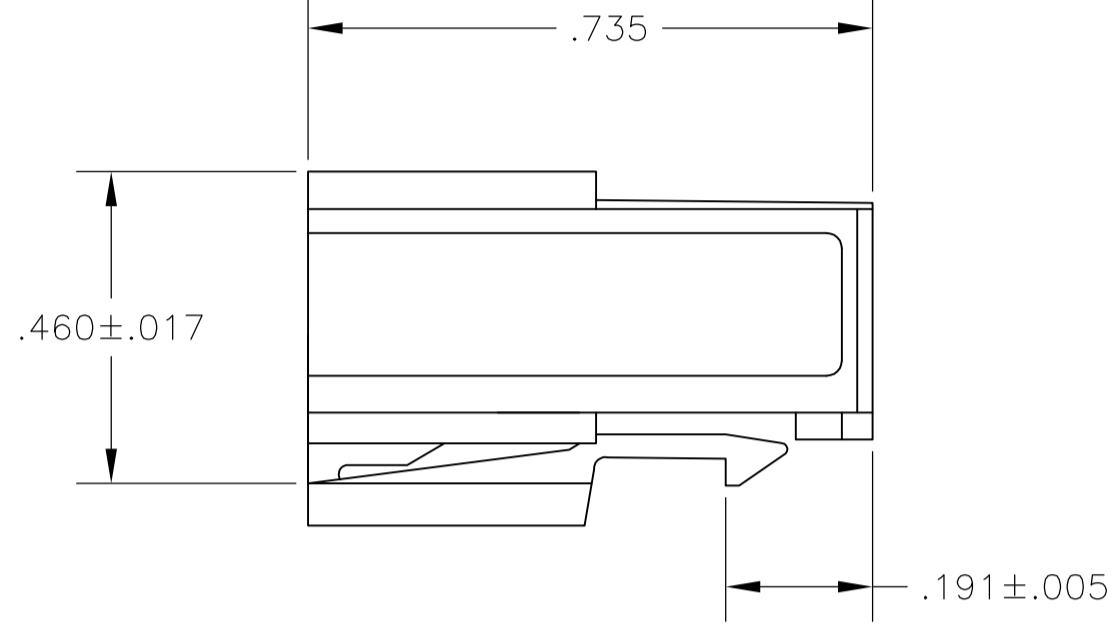

THIS DRAWING IS UNPUBLISHED. RELEASED FOR PUBLICATION.  
 © COPYRIGHT - By - ALL RIGHTS RESERVED.

REV ISIONS		DATE	DNW	APVD
L2	REVISED PER ECO-11-004917	11MAR11	RK	HMR

- 1 SEE TABLE FOR RIB QTY
- 2 THIS COUPLING SHROUD IS TO BE USED WITH AMPMODU® MTE RECEPTACLE ASSEMBLIES WITH GUIDE RIBS. THE NUMBER OF POSITIONS LISTED EQUALS THE TOTAL NUMBER OF POSITIONS WHICH CAN BE CONTAINED WITHIN THE COUPLING SHROUD
- 3 .133 BETWEEN RIBS REFERENCED BY NOTE 1 ONLY. .153 ON ENDS (AREAS OUTSIDE OF THE RIBS).
- 4 OBSOLETE PARTS: OBSOLETE CIS STREAMLINING PER D.RENAUD/D.SINISI

OB SOLETE	2.460	2.505	2.685	2	50	1-104500-1
	1.960	2.005	2.085	2	40	1-104500-0
OB SOLETE	1.660	1.705	1.885	2	34	104500-9
	1.560	1.605	1.785	2	32	104500-8
OB SOLETE	1.460	1.505	1.685	2	30	104500-7
OB SOLETE	1.360	1.405	1.585	2	28	104500-6
	1.260	1.305	1.485	2	26	104500-5
	1.160	1.205	1.385	2	24	104500-4
	1.060	1.105	1.285	2	22	104500-3
	.960	1.005	1.185	2	20	104500-2
OB SOLETE	.860	.905	1.085	2	18	104500-1
	C	B	A	NO OF RIBS	NO OF POSN	PART NUMBER

THIS DRAWING IS A CONTROLLED DOCUMENT.		DIN	01DEC88	TE Connectivity
DIMENSIONS: INCHES		CHK	07DEC88	
0. PLC ± - 1. PLC ± - 2. PLC ± - 3. PLC ± .010 4. PLC ± - ANGLES ± -	TOLERANCES UNLESS OTHERWISE SPECIFIED:	APVD	14DEC88	NAME COUPLING SHROUD, AMPMODU® MTE, DOUBLE ROW, .100X.100 CL
		APVD		
		PRODUCT SPEC		
		APPLICATION SPEC		
MATERIAL	FINISH	WEIGHT	SCALE	DRAWING NO.
FLAME RETARDANT THERMOPLASTIC COLOR-BLACK	-	-	A 1	00779C=104500
CUSTOMER DRAWING		SCALE		RESTRICTED TO
		4:1		104500-2
		SHEET		REV
		1 OF 1		L2