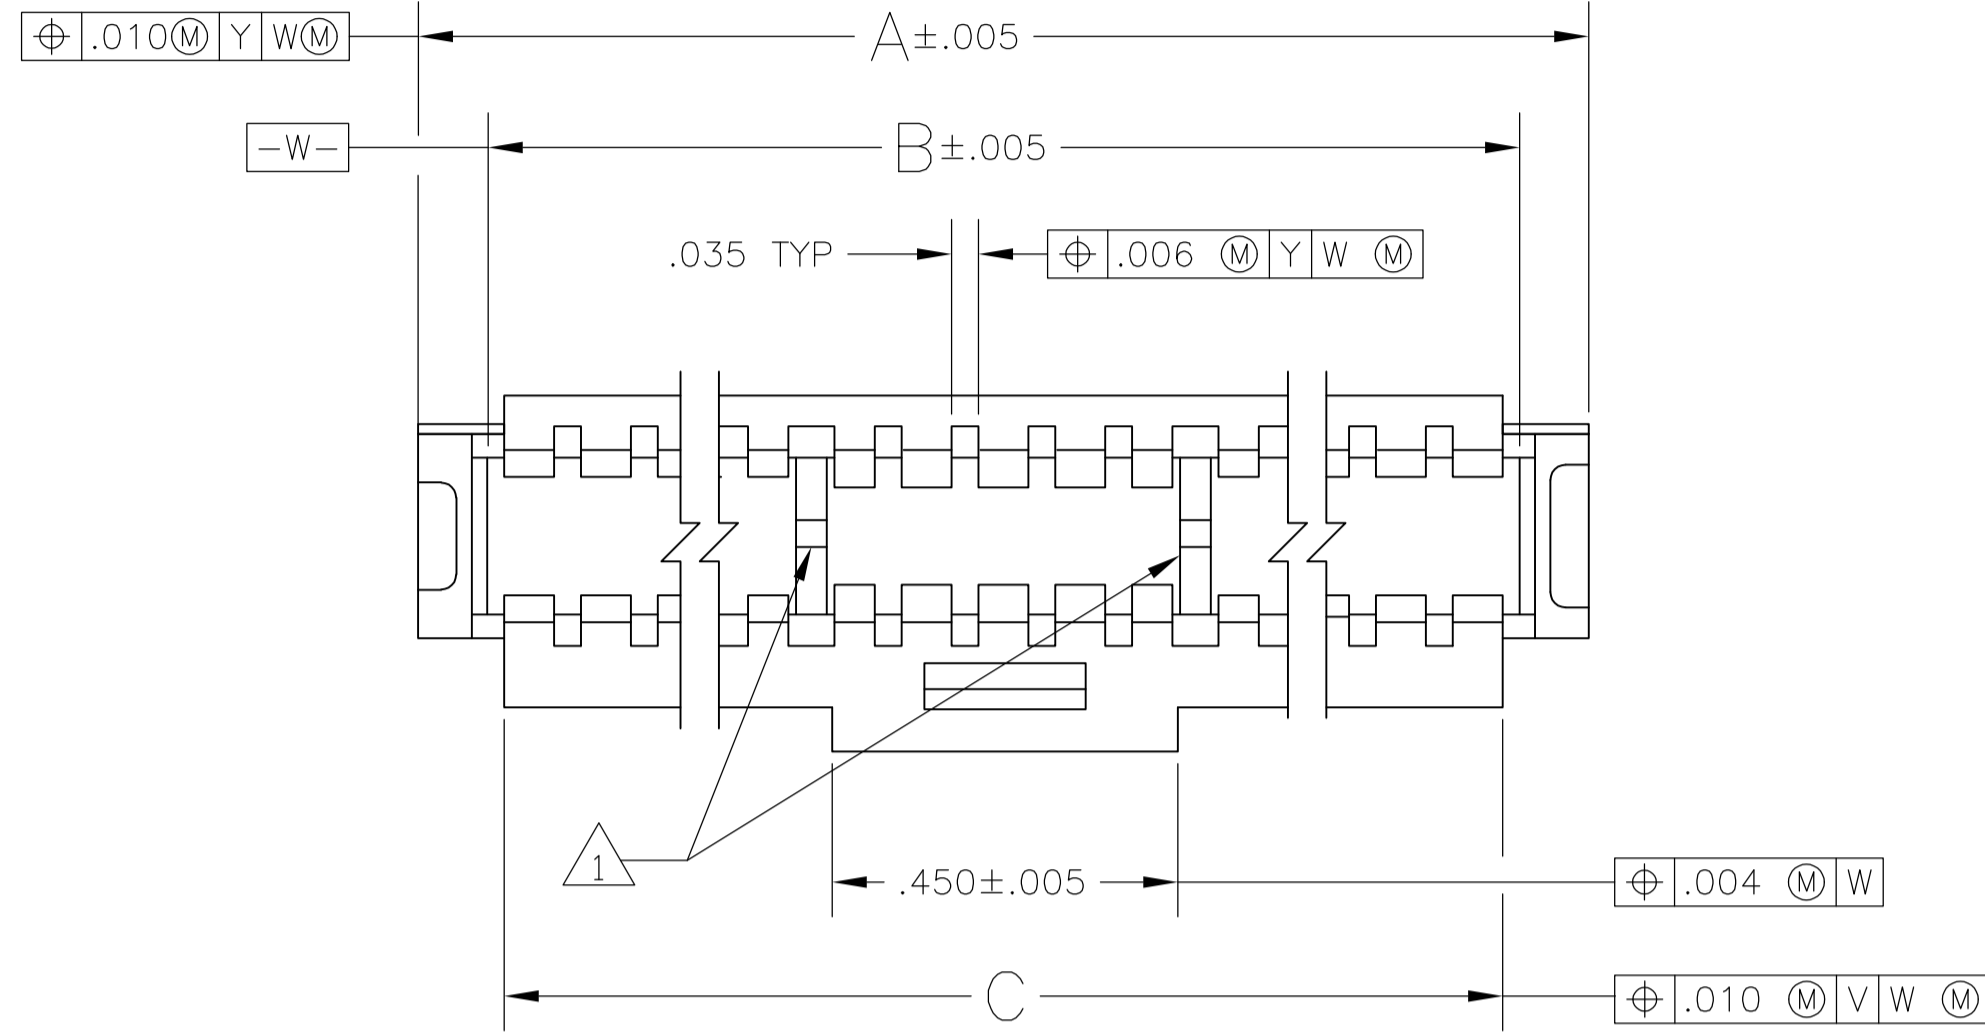

THIS DRAWING IS UNPUBLISHED. RELEASED FOR PUBLICATION.  
 © COPYRIGHT - By - ALL RIGHTS RESERVED.

REV ISIONS		DATE	DNW	APVD
L2	REVISED PER ECO-11-004917	11MAR11	RK	HMR

- 1 SEE TABLE FOR RIB QTY
- 2 THIS COUPLING SHROUD IS TO BE USED WITH AMPMODU® MTE RECEPTACLE ASSEMBLIES WITH GUIDE RIBS. THE NUMBER OF POSITIONS LISTED EQUALS THE TOTAL NUMBER OF POSITIONS WHICH CAN BE CONTAINED WITHIN THE COUPLING SHROUD
- 3 .133 BETWEEN RIBS REFERENCED BY NOTE 1 ONLY. .153 ON ENDS (AREAS OUTSIDE OF THE RIBS).
- 4 OBSOLETE PARTS: OBSOLETE CIS STREAMLINING PER D.RENAUD/D.SINISI

OB SOLETE	2.460	2.505	2.685	2	50	1-104500-1
	1.960	2.005	2.085	2	40	1-104500-0
OB SOLETE	1.660	1.705	1.885	2	34	104500-9
	1.560	1.605	1.785	2	32	104500-8
OB SOLETE	1.460	1.505	1.685	2	30	104500-7
OB SOLETE	1.360	1.405	1.585	2	28	104500-6
	1.260	1.305	1.485	2	26	104500-5
	1.160	1.205	1.385	2	24	104500-4
	1.060	1.105	1.285	2	22	104500-3
	.960	1.005	1.185	2	20	104500-2
OB SOLETE	.860	.905	1.085	2	18	104500-1
	C	B	A	NO OF RIBS	NO OF POSN	PART NUMBER

THIS DRAWING IS A CONTROLLED DOCUMENT.		DIN	01DEC88	TE Connectivity
DIMENSIONS: INCHES		CHK	07DEC88	
0. PLC ± - 1. PLC ± - 2. PLC ± - 3. PLC ± .010 4. PLC ± - ANGLES ± -	TOLERANCES UNLESS OTHERWISE SPECIFIED:	APVD	14DEC88	NAME COUPLING SHROUD, AMPMODU® MTE, DOUBLE ROW, .100X.100 CL
		APVD		
		PRODUCT SPEC		
		APPLICATION SPEC		
MATERIAL	FINISH	WEIGHT	SCALE	DRAWING NO.
FLAME RETARDANT THERMOPLASTIC COLOR-BLACK	-	-	A 1	00779C=104500
CUSTOMER DRAWING		SCALE		RESTRICTED TO
		4:1		104500-2
		SHEET		REV
		1 OF 1		L2