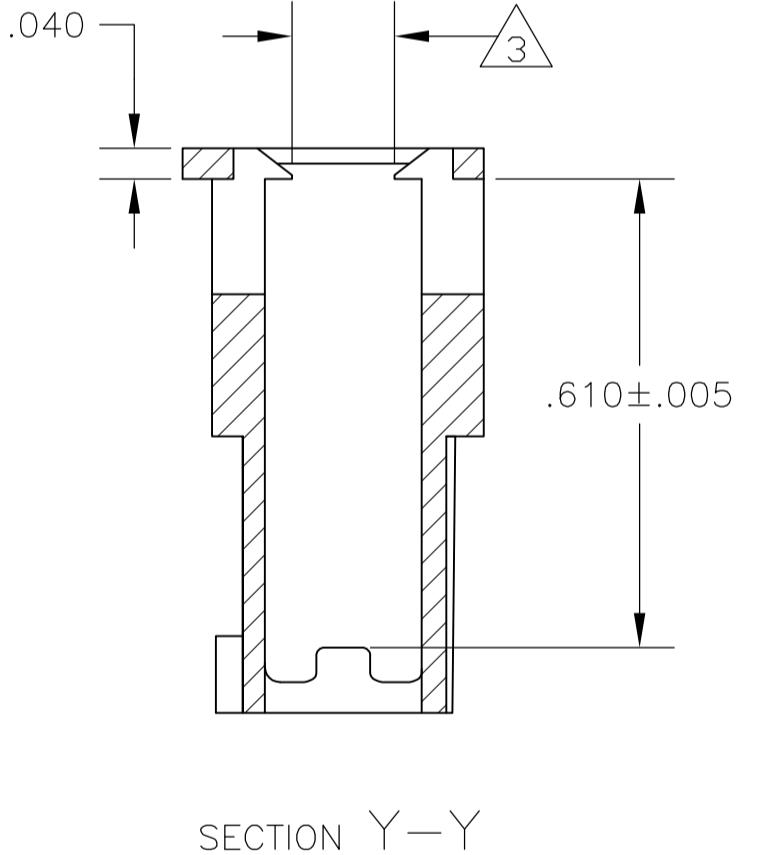

THIS DRAWING IS UNPUBLISHED. RELEASED FOR PUBLICATION.  
 © COPYRIGHT - By - ALL RIGHTS RESERVED.

REV ISIONS		DATE	DNW	APVD
L2	REVISED PER ECO-11-004917	11MAR11	RK	HMR

- 1 SEE TABLE FOR RIB QTY
- 2 THIS COUPLING SHROUD IS TO BE USED WITH AMPMODU® MTE RECEPTACLE ASSEMBLIES WITH GUIDE RIBS. THE NUMBER OF POSITIONS LISTED EQUALS THE TOTAL NUMBER OF POSITIONS WHICH CAN BE CONTAINED WITHIN THE COUPLING SHROUD
- 3 .133 BETWEEN RIBS REFERENCED BY NOTE 1 ONLY. .153 ON ENDS (AREAS OUTSIDE OF THE RIBS).
- 4 OBSOLETE PARTS: OBSOLETE CIS STREAMLINING PER D.RENAUD/D.SINISI

OB SOLETE	2.460	2.505	2.685	2	50	1-104500-1
	1.960	2.005	2.085	2	40	1-104500-0
OB SOLETE	1.660	1.705	1.885	2	34	104500-9
	1.560	1.605	1.785	2	32	104500-8
OB SOLETE	1.460	1.505	1.685	2	30	104500-7
OB SOLETE	1.360	1.405	1.585	2	28	104500-6
	1.260	1.305	1.485	2	26	104500-5
	1.160	1.205	1.385	2	24	104500-4
	1.060	1.105	1.285	2	22	104500-3
	.960	1.005	1.185	2	20	104500-2
OB SOLETE	.860	.905	1.085	2	18	104500-1
	C	B	A	NO OF RIBS	NO OF POSN	PART NUMBER

THIS DRAWING IS A CONTROLLED DOCUMENT.		DIN	01DEC88	TE Connectivity
DIMENSIONS: INCHES		CHK	07DEC88	
0. PLC ± - 1. PLC ± - 2. PLC ± - 3. PLC ± .010 4. PLC ± - ANGLES ± -	TOLERANCES UNLESS OTHERWISE SPECIFIED:	APVD	14DEC88	NAME COUPLING SHROUD, AMPMODU® MTE, DOUBLE ROW, .100X.100 CL
		APVD		
		PRODUCT SPEC		
		APPLICATION SPEC		
MATERIAL	FINISH	WEIGHT	SCALE	DRAWING NO.
FLAME RETARDANT THERMOPLASTIC COLOR-BLACK	-	-	A 1	00779C=104500
CUSTOMER DRAWING		SCALE		RESTRICTED TO
		4:1		104500-2
		SHEET		REV
		1 OF 1		L2