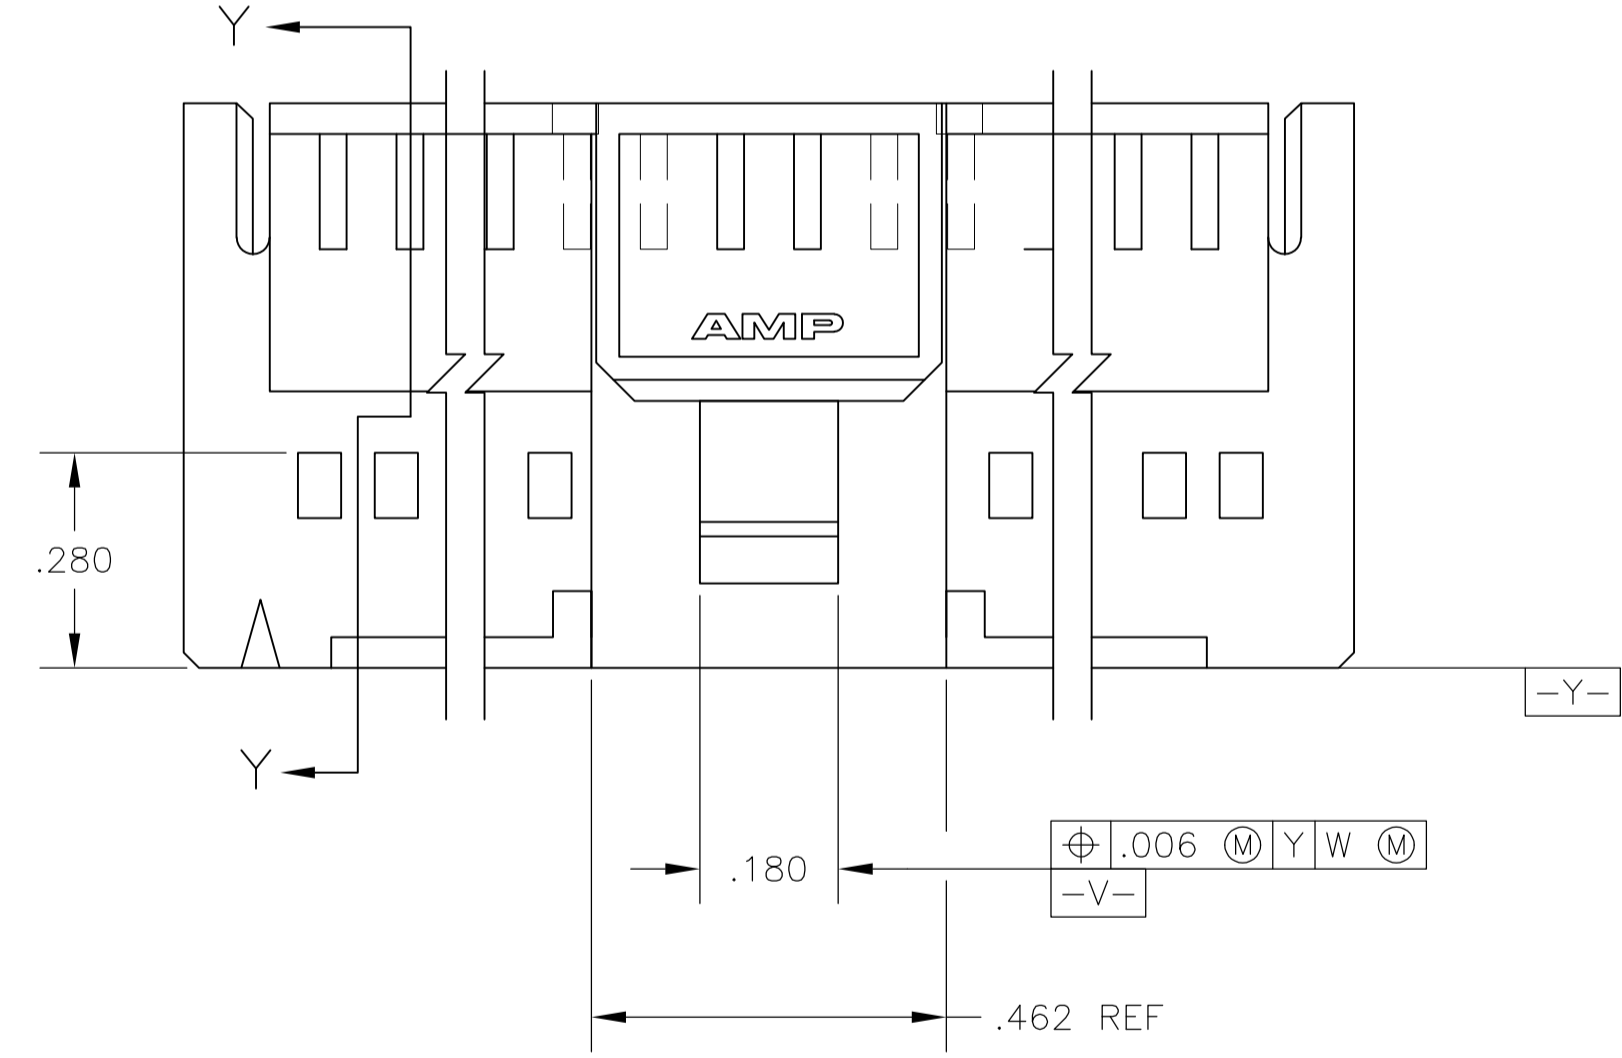

THIS DRAWING IS UNPUBLISHED. RELEASED FOR PUBLICATION.  
 © COPYRIGHT - By - ALL RIGHTS RESERVED.

REV ISIONS		DATE	DNW	APVD
L2	REVISED PER ECO-11-004917	11MAR11	RK	HMR

- 1 SEE TABLE FOR RIB QTY
- 2 THIS COUPLING SHROUD IS TO BE USED WITH AMPMODU® MTE RECEPTACLE ASSEMBLIES WITH GUIDE RIBS. THE NUMBER OF POSITIONS LISTED EQUALS THE TOTAL NUMBER OF POSITIONS WHICH CAN BE CONTAINED WITHIN THE COUPLING SHROUD
- 3 .133 BETWEEN RIBS REFERENCED BY NOTE 1 ONLY. .153 ON ENDS (AREAS OUTSIDE OF THE RIBS).
- 4 OBSOLETE PARTS: OBSOLETE CIS STREAMLINING PER D.RENAUD/D.SINISI

OB SOLETE	2.460	2.505	2.685	2	50	1-104500-1
	1.960	2.005	2.085	2	40	1-104500-0
OB SOLETE	1.660	1.705	1.885	2	34	104500-9
	1.560	1.605	1.785	2	32	104500-8
OB SOLETE	1.460	1.505	1.685	2	30	104500-7
OB SOLETE	1.360	1.405	1.585	2	28	104500-6
	1.260	1.305	1.485	2	26	104500-5
	1.160	1.205	1.385	2	24	104500-4
	1.060	1.105	1.285	2	22	104500-3
	.960	1.005	1.185	2	20	104500-2
OB SOLETE	.860	.905	1.085	2	18	104500-1
	C	B	A	NO OF RIBS	NO OF POSN	PART NUMBER

THIS DRAWING IS A CONTROLLED DOCUMENT.		DIN	01DEC88	TE Connectivity
DIMENSIONS: INCHES		CHK	07DEC88	
0. PLC ± - 1. PLC ± - 2. PLC ± - 3. PLC ± .010 4. PLC ± - ANGLES ± -	TOLERANCES UNLESS OTHERWISE SPECIFIED:	APVD	14DEC88	NAME COUPLING SHROUD, AMPMODU® MTE, DOUBLE ROW, .100X.100 CL
		APVD		
		PRODUCT SPEC		
		APPLICATION SPEC		
MATERIAL	FINISH	WEIGHT	SCALE	DRAWING NO.
FLAME RETARDANT THERMOPLASTIC COLOR-BLACK	-	-	A 1	00779C=104500
CUSTOMER DRAWING		SCALE		RESTRICTED TO
		4:1		104500-2
		SHEET		REV
		1 OF 1		L2