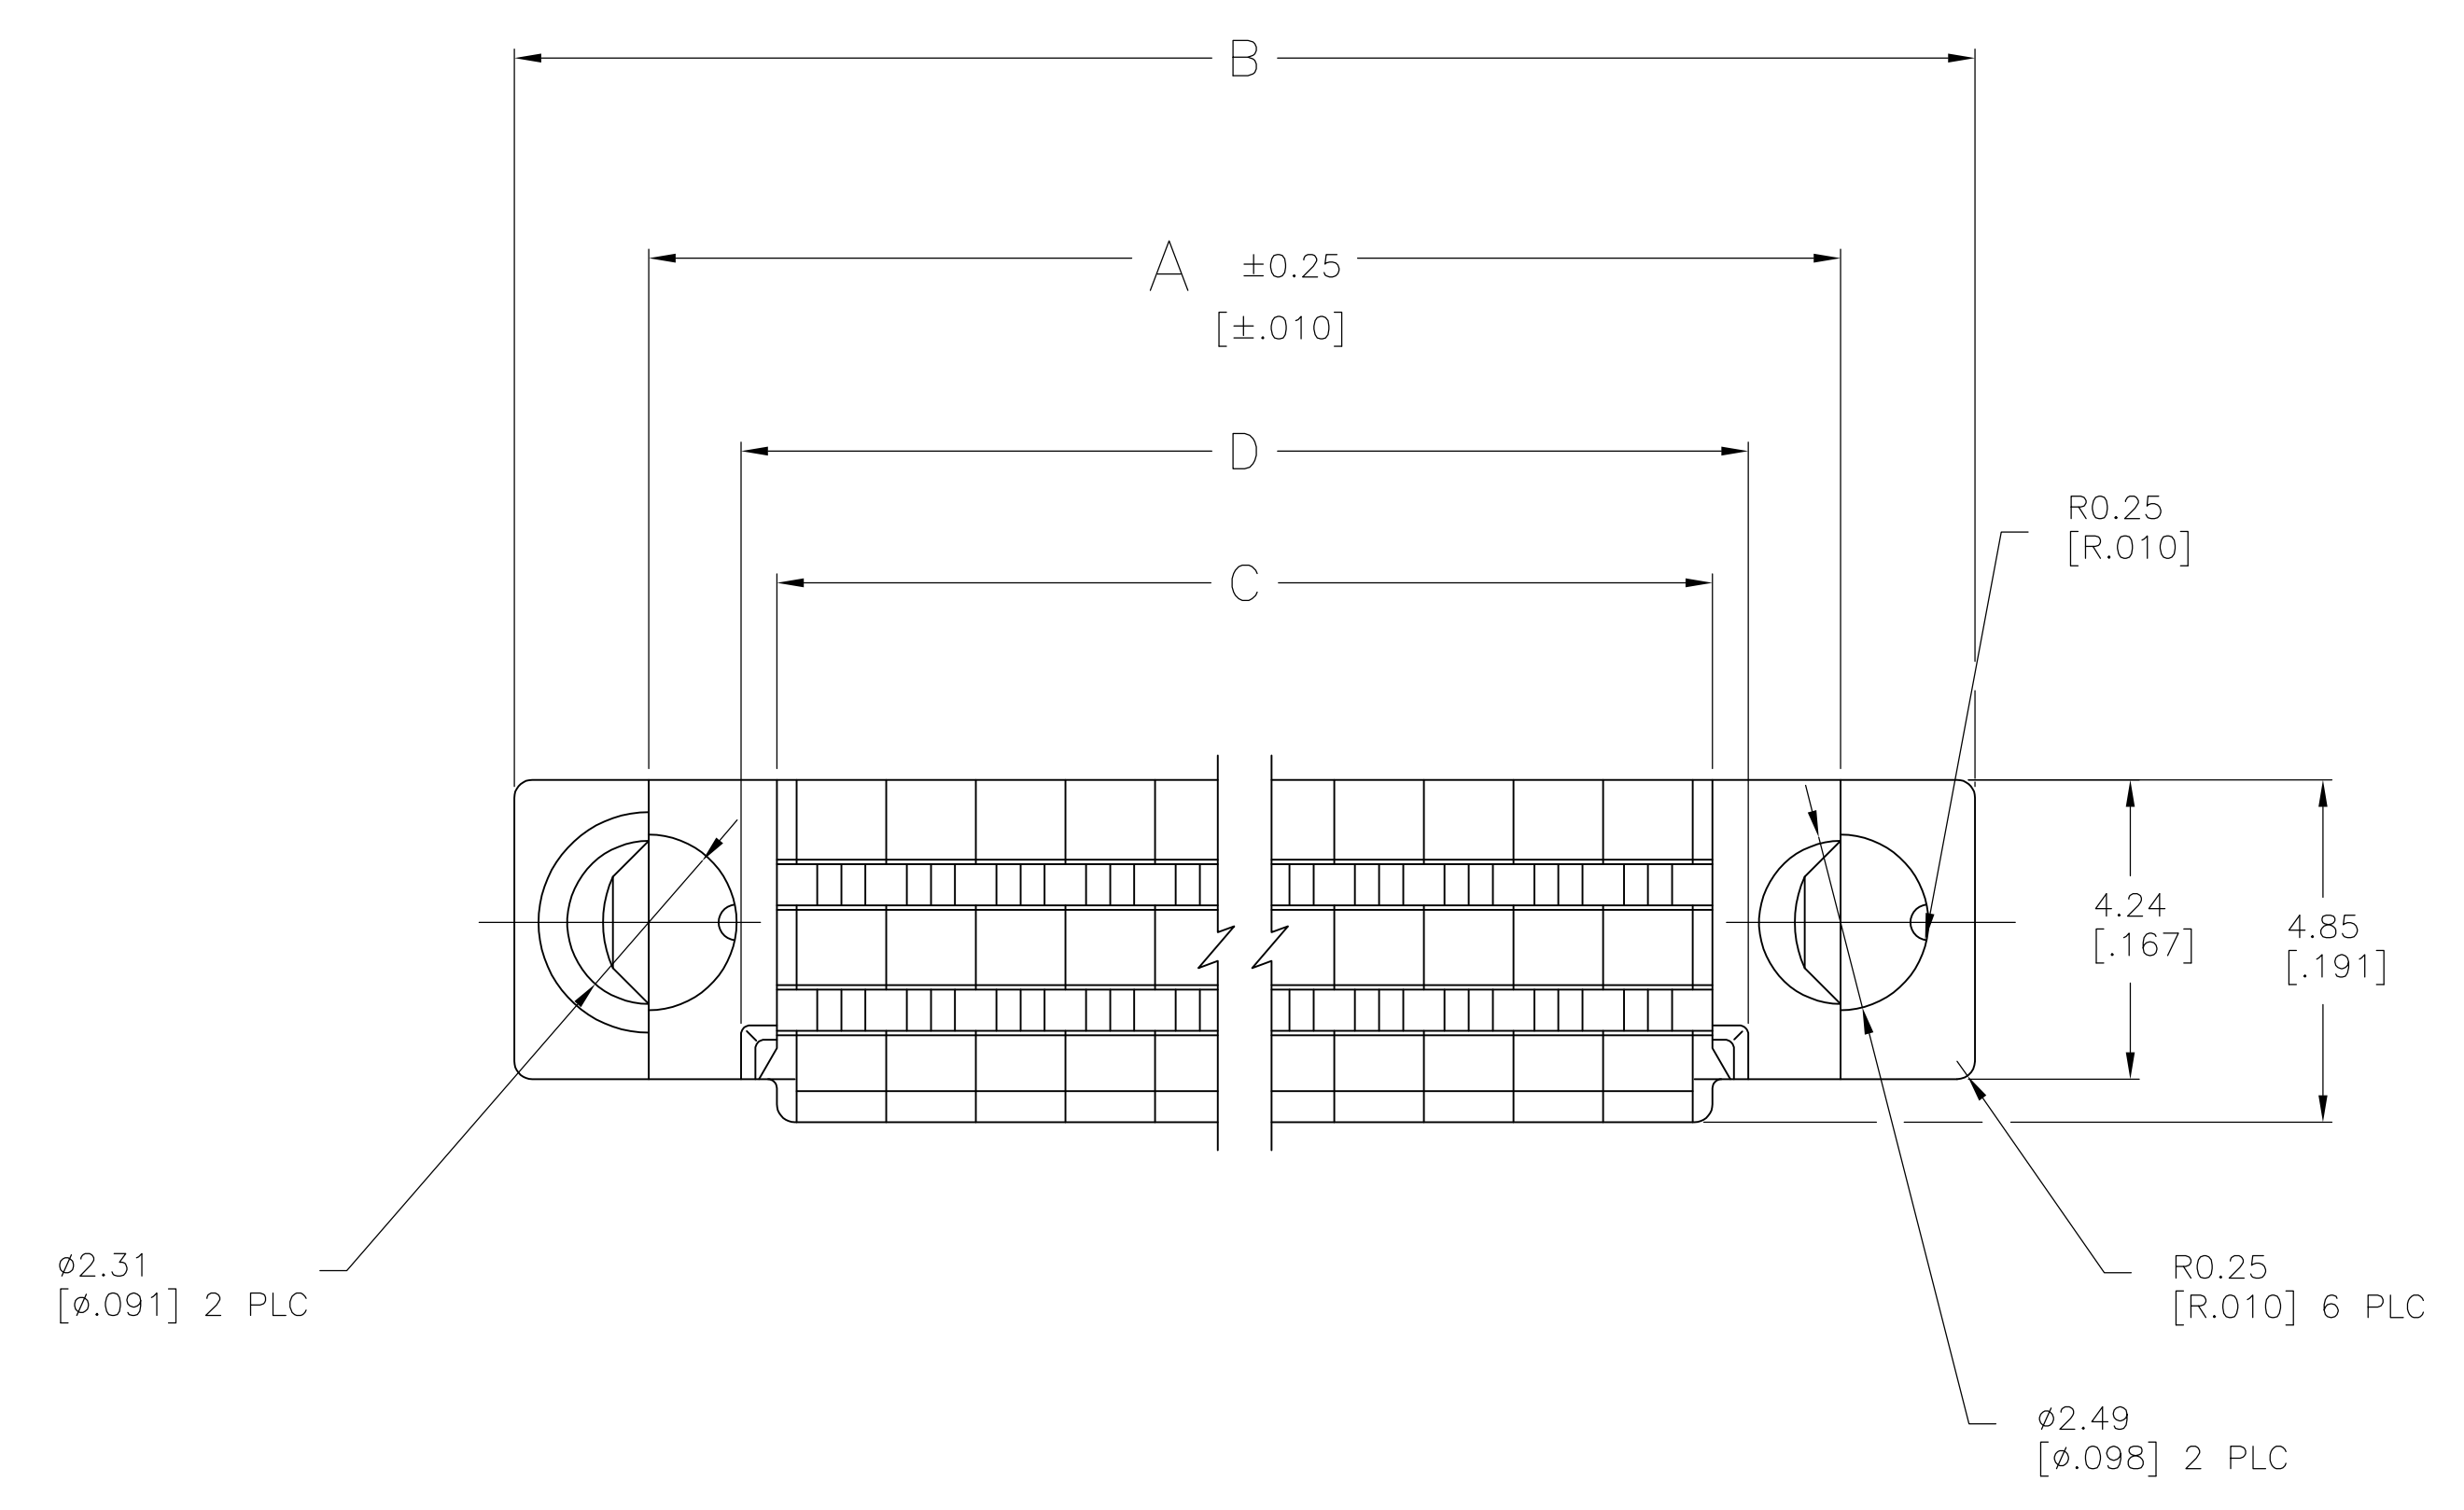

- 1 MATERIAL: POLYESTER, BLACK.
- 2 OBSOLETE PART NUMBER.
- 3 OBSOLETE PARTS: OBSOLETE CIS STREAMLINING PER D.RENAUD/D.SINISI

2	44.76	43.74	51.18	47.37	68	1-104891-1
	[1.762]	[1.722]	[2.015]	[1.865]		
100	65.08	64.06	71.50	67.69	100	1-104891-0
	[2.562]	[2.522]	[2.815]	[2.665]		
3	58.73	57.71	65.15	61.34	90	104891-9
	[2.312]	[2.272]	[2.565]	[2.415]		
80	52.38	51.36	58.80	54.99	80	104891-8
	[2.062]	[2.022]	[2.315]	[2.165]		
70	46.03	45.01	52.45	48.64	70	104891-7
	[1.812]	[1.772]	[2.065]	[1.915]		
60	39.68	38.66	46.10	42.29	60	104891-6
	[1.562]	[1.522]	[1.815]	[1.665]		
50	33.33	32.31	39.75	35.94	50	104891-5
	[1.312]	[1.272]	[1.565]	[1.415]		
40	26.98	25.96	33.82	29.59	40	104891-4
	[1.062]	[1.022]	[1.315]	[1.165]		
30	20.63	19.61	27.05	23.24	30	104891-3
	[.812]	[.772]	[1.065]	[.915]		
20	14.28	13.26	20.70	16.89	20	104891-2
	[.562]	[.522]	[.815]	[.665]		
10	7.92	6.91	14.35	10.54	10	104891-1
	[.312]	[.272]	[.565]	[.415]		
	D	C	B	A	NO OF POSN	PART NUMBER

THIS DRAWING IS A CONTROLLED DOCUMENT.		DIN L. CASTAGNA 23JUN93		TE Connectivity	
DIMENSIONS: mm [INCHES]		TOLERANCES UNLESS OTHERWISE SPECIFIED:			
0 PLC ± - 1 PLC ± - 2 PLC ± 0.36[.015] 3 PLC ± - 4 PLC ± - ANGLES ± -		CDR J. HERRINGTON 24JUN93 APVD J. HERRINGTON 24JUN93 NAME PRODUCT SPEC 108-1443 APPLICATION SPEC 114-7010		SIZE CAGE CODE DRAWING NO A1 00779 C=104891	
MATERIAL 1		FINISH -		WEIGHT - CUSTOMER DRAWING	
		SCALE 10:1		SHEET 1 OF 1 REV C2	