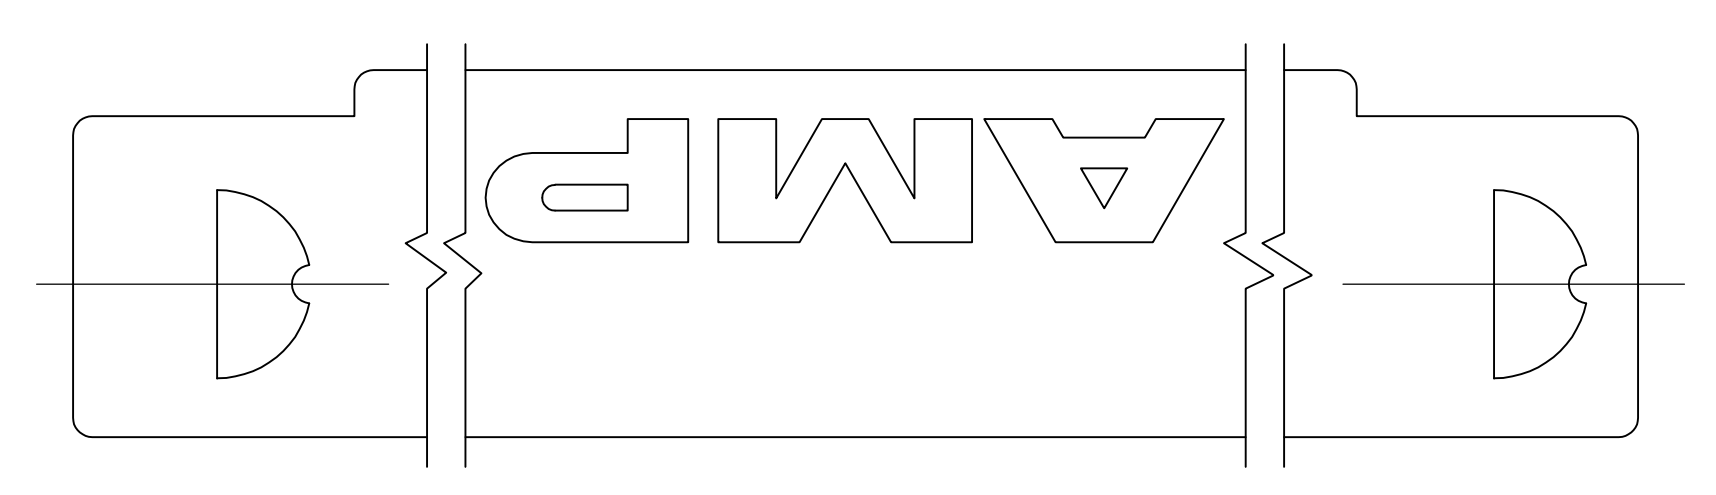

- 1 MATERIAL: POLYESTER, BLACK.
- 2 OBSOLETE PART NUMBER.
- 3 OBSOLETE PARTS: OBSOLETE CIS STREAMLINING PER D.RENAUD/D.SINISI

2	44.76	43.74	51.18	47.37	68	1-104891-1
	[1.762]	[1.722]	[2.015]	[1.865]		
100	65.08	64.06	71.50	67.69	100	1-104891-0
	[2.562]	[2.522]	[2.815]	[2.665]		
3	58.73	57.71	65.15	61.34	90	104891-9
	[2.312]	[2.272]	[2.565]	[2.415]		
80	52.38	51.36	58.80	54.99	80	104891-8
	[2.062]	[2.022]	[2.315]	[2.165]		
70	46.03	45.01	52.45	48.64	70	104891-7
	[1.812]	[1.772]	[2.065]	[1.915]		
60	39.68	38.66	46.10	42.29	60	104891-6
	[1.562]	[1.522]	[1.815]	[1.665]		
50	33.33	32.31	39.75	35.94	50	104891-5
	[1.312]	[1.272]	[1.565]	[1.415]		
40	26.98	25.96	33.82	29.59	40	104891-4
	[1.062]	[1.022]	[1.315]	[1.165]		
30	20.63	19.61	27.05	23.24	30	104891-3
	[.812]	[.772]	[1.065]	[.915]		
20	14.28	13.26	20.70	16.89	20	104891-2
	[.562]	[.522]	[.815]	[.665]		
10	7.92	6.91	14.35	10.54	10	104891-1
	[.312]	[.272]	[.565]	[.415]		
	D	C	B	A	NO OF POSN	PART NUMBER

THIS DRAWING IS A CONTROLLED DOCUMENT.		DIN L. CASTAGNA 23JUN93		TE Connectivity	
DIMENSIONS: mm [INCHES]		TOLERANCES UNLESS OTHERWISE SPECIFIED:			
0 PLC ± - 1 PLC ± - 2 PLC ± 0.36[.015] 3 PLC ± - 4 PLC ± - ANGLES ± -		CDR J. HERRINGTON 24JUN93 APVD J. HERRINGTON 24JUN93 NAME PRODUCT SPEC 108-1443 APPLICATION SPEC 114-7010		SIZE CAGE CODE DRAWING NO A1 00779 C=104891	
MATERIAL 1		FINISH -		WEIGHT - CUSTOMER DRAWING	
		SCALE 10:1		SHEET 1 OF 1 REV C2	