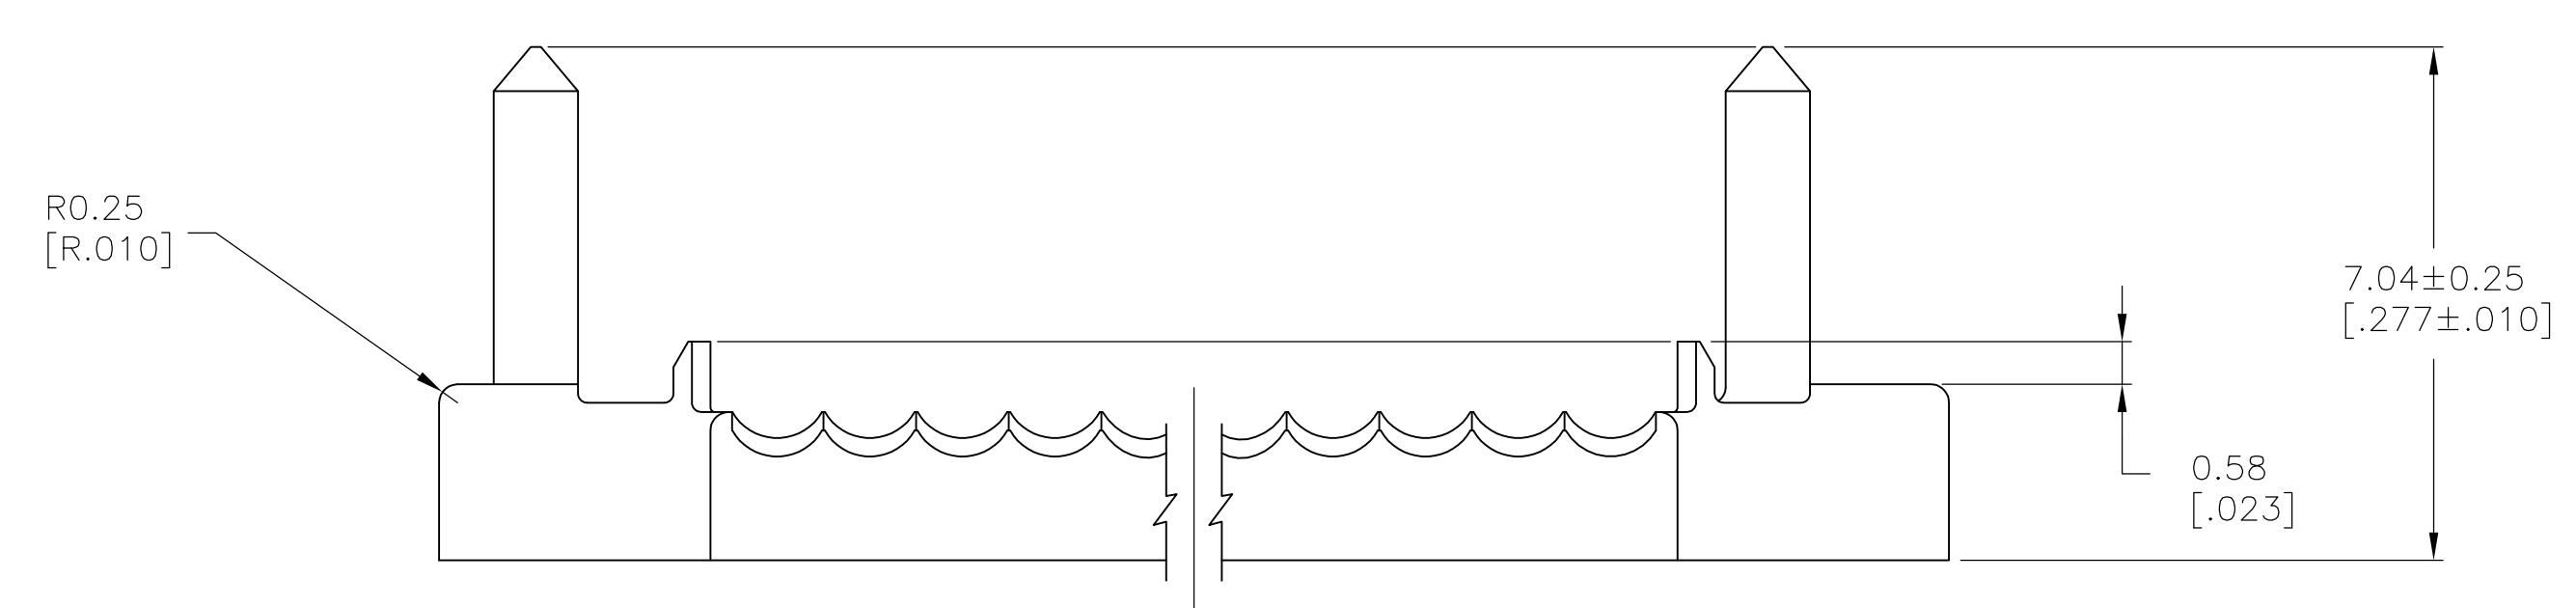

- 1 MATERIAL: POLYESTER, BLACK.
- 2 OBSOLETE PART NUMBER.
- 3 OBSOLETE PARTS: OBSOLETE CIS STREAMLINING PER D.RENAUD/D.SINISI

2	44.76	43.74	51.18	47.37	68	1-104891-1
	[1.762]	[1.722]	[2.015]	[1.865]		
100	65.08	64.06	71.50	67.69	100	1-104891-0
	[2.562]	[2.522]	[2.815]	[2.665]		
3	58.73	57.71	65.15	61.34	90	104891-9
	[2.312]	[2.272]	[2.565]	[2.415]		
80	52.38	51.36	58.80	54.99	80	104891-8
	[2.062]	[2.022]	[2.315]	[2.165]		
70	46.03	45.01	52.45	48.64	70	104891-7
	[1.812]	[1.772]	[2.065]	[1.915]		
60	39.68	38.66	46.10	42.29	60	104891-6
	[1.562]	[1.522]	[1.815]	[1.665]		
50	33.33	32.31	39.75	35.94	50	104891-5
	[1.312]	[1.272]	[1.565]	[1.415]		
40	26.98	25.96	33.82	29.59	40	104891-4
	[1.062]	[1.022]	[1.315]	[1.165]		
30	20.63	19.61	27.05	23.24	30	104891-3
	[.812]	[.772]	[1.065]	[.915]		
20	14.28	13.26	20.70	16.89	20	104891-2
	[.562]	[.522]	[.815]	[.665]		
10	7.92	6.91	14.35	10.54	10	104891-1
	[.312]	[.272]	[.565]	[.415]		
	D	C	B	A	NO OF POSN	PART NUMBER

THIS DRAWING IS A CONTROLLED DOCUMENT.		DIN L. CASTAGNA 23JUN93		TE Connectivity	
DIMENSIONS: mm [INCHES]		TOLERANCES UNLESS OTHERWISE SPECIFIED:			
0 PLC ± - 1 PLC ± - 2 PLC ± 0.36[.015] 3 PLC ± - 4 PLC ± - ANGLES ± -		CDR J. HERRINGTON 24JUN93 APVD J. HERRINGTON 24JUN93 NAME PRODUCT SPEC 108-1443 APPLICATION SPEC 114-7010		SIZE CAGE CODE DRAWING NO A1 00779 C=104891	
MATERIAL 1		FINISH -		WEIGHT - CUSTOMER DRAWING	
		SCALE 10:1		SHEET 1 OF 1 REV C2	