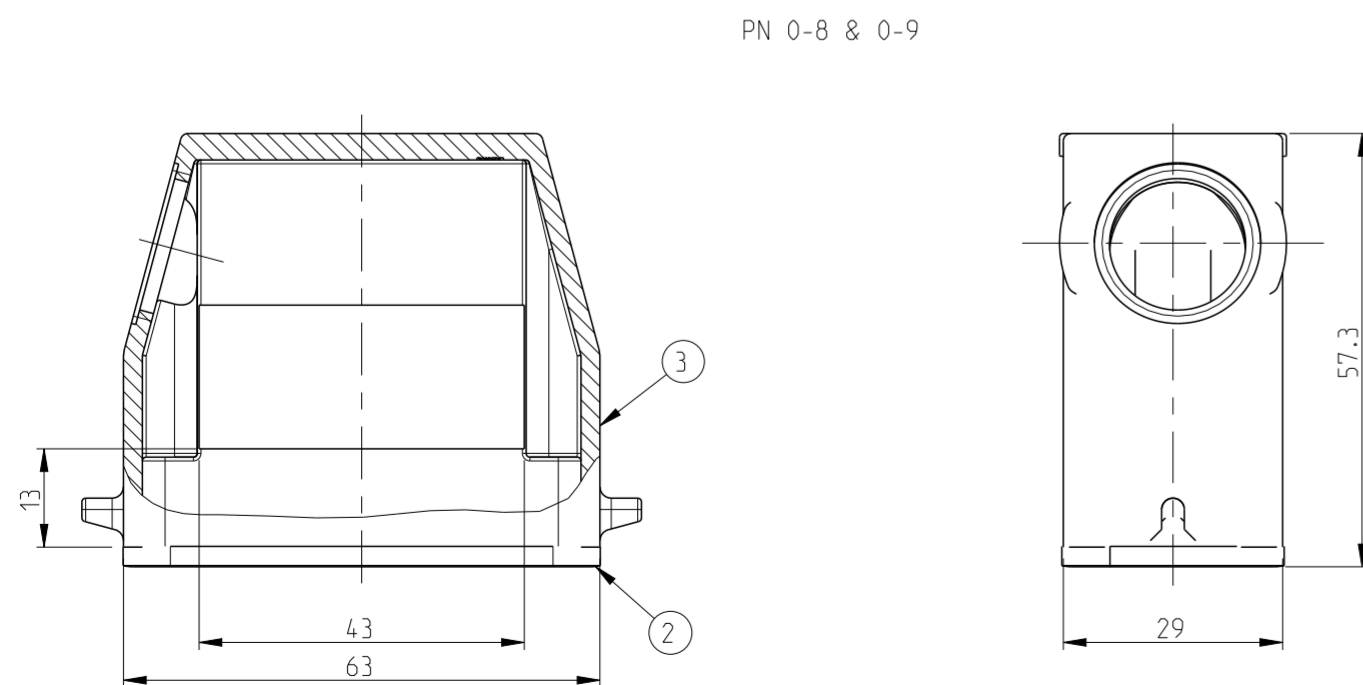

- NOTES.
- Material:Housing:Aluminium Diecasting Alloy
Seals:Neoprene
 - Surface:Varnish grey
 - Varnish on the inside not necessary
 - Packaging
Quantity 5 Pieces in a box
- ⚠ Special Packaging

QTY	DESCRIPTION	MATERIAL	SURFACE	COLOR	ITEM NO	REMARKS
1	Hood	Chromital TCP passivation	Black RAL 9005	3		
1	Profile seal	Neoprene	Black	2		
1	Hood	Aluminium	Grey RAL 7001	1		

THIS DRAWING IS A CONTROLLED DOCUMENT.

DWN: R.SRINIVAS 03.03.2006
 CHK: R.SRINIVAS 03.03.2006
 APVD: T.SCHNURPEIL 03.03.2006

STE TE Connectivity

NAME: Hood
 HA.10.ST0/STS.1.M20.G

SIZE: A2 CAGE CODE: 00779 DRAWING NO: 1106411 RESTRICTED TO: 04