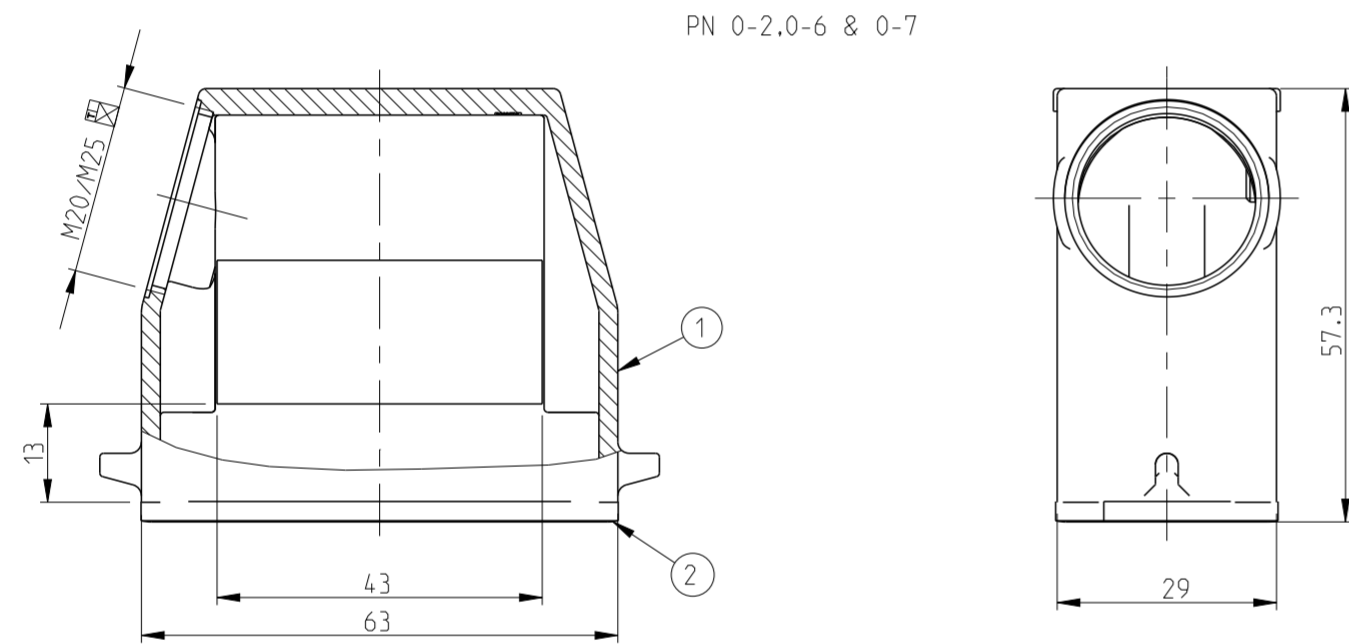

- NOTES.
- Material:Housing:Aluminium Diecasting Alloy
Seals:Neoprene
 - Surface:Varnish grey
 - Varnish on the inside not necessary
 - Packaging
Quantity 5 Pieces in a box
- ⚠ Special Packaging

QTY	DESCRIPTION	MATERIAL	SURFACE	COLOR	ITEM NO	REMARKS
1	Hood	Chromital TCP passivation	Black RAL 9005	3		
1	Profile seal	Neoprene	Black	2		
1	Hood	Aluminium	Grey RAL 7001	1		

THIS DRAWING IS A CONTROLLED DOCUMENT.

DWN: R.SRINIVAS 03.03.2006
 CHK: R.SRINIVAS 03.03.2006
 APVD: T.SCHNURPEIL 03.03.2006

STE TE Connectivity

NAME: Hood
 HA.10.ST0/STS.1.M20.G

SIZE: A2 CAGE CODE: 00779 DRAWING NO: 1106411 RESTRICTED TO: 04