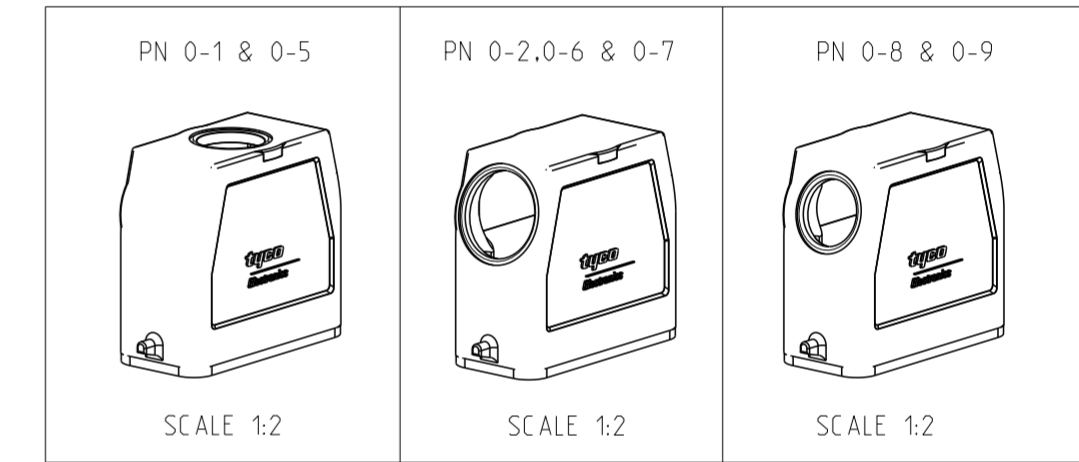

- NOTES.
- Material:Housing:Aluminium Diecasting Alloy
Seals:Neoprene
 - Surface:Varnish grey
 - Varnish on the inside not necessary
 - Packaging
Quantity 5 Pieces in a box
- ⚠ Special Packaging

QTY	DESCRIPTION	MATERIAL	SURFACE	COLOR	ITEM NO	REMARKS
1	Hood	Chromital TCP passivation	Black RAL 9005	3		
1	Profile seal	Neoprene	Black	2		
1	Hood	Aluminium	Grey RAL 7001	1		