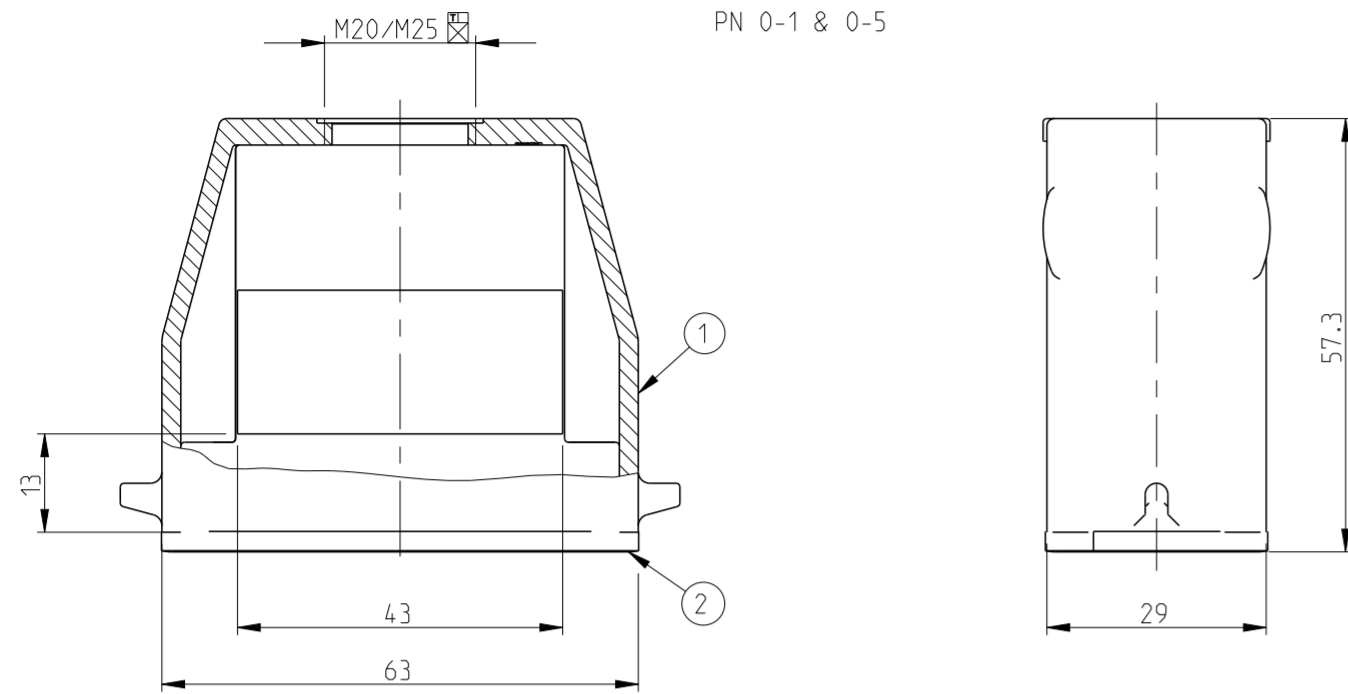

- NOTES.
- Material:Housing:Aluminium Diecasting Alloy
Seals:Neoprene
 - Surface:Varnish grey
 - Varnish on the inside not necessary
 - Packaging
Quantity 5 Pieces in a box
- ⚠ Special Packaging

QTY	DESCRIPTION	MATERIAL	SURFACE	COLOR	ITEM NO	REMARKS
1	Hood	Chromital TCP passivation	Black RAL 9005	3		
1	Profile seal	Neoprene	Black	2		
1	Hood	Aluminium	Grey RAL 7001	1		

THIS DRAWING IS A CONTROLLED DOCUMENT.

DWN: R.SRINIVAS 03.03.2006
 CHK: R.SRINIVAS 03.03.2006
 APVD: T.SCHNURPEIL 03.03.2006

STE TE Connectivity

NAME: Hood
 HA.10.ST0/STS.1.M20.G

SIZE: A2 CAGE CODE: 00779 DRAWING NO: 1106411 RESTRICTED TO: 04