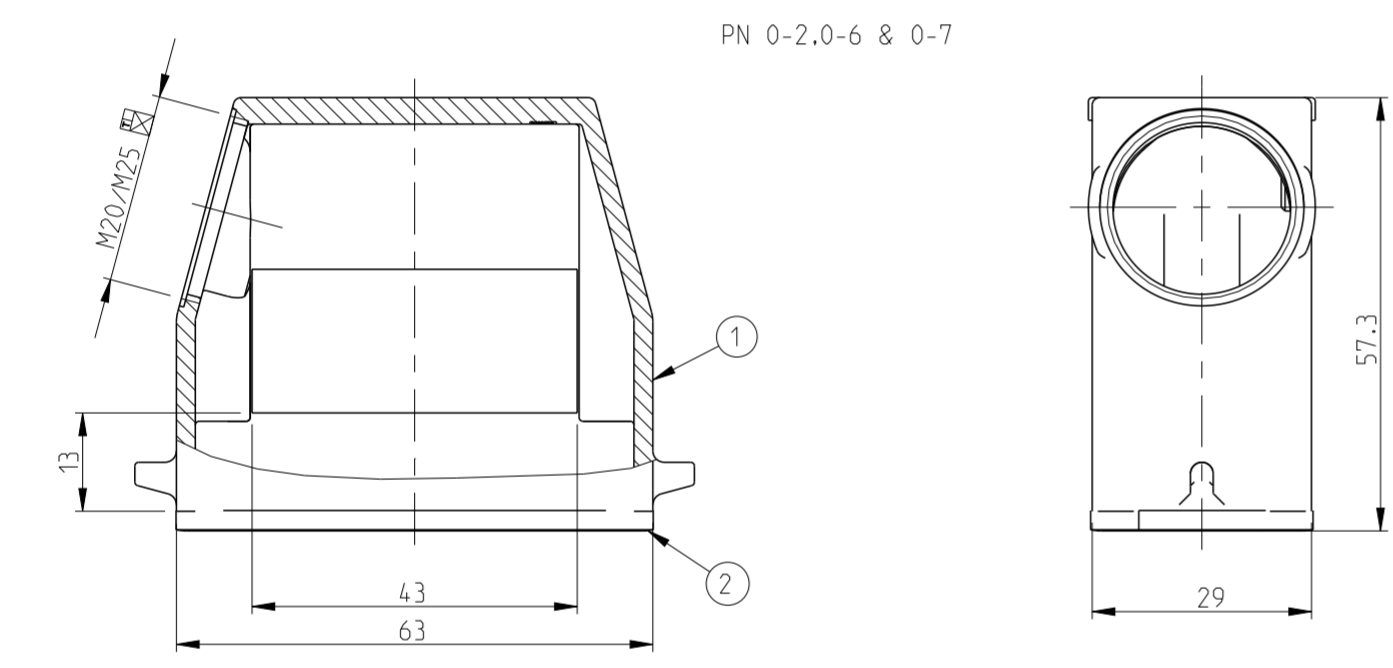

- NOTES.
- 1 Material:Housing:Aluminium Diecasting Alloy
Seals:Neoprene
 - 2 Surface:Varnish grey
 - 3 Varnish on the inside not necessary
 - 4 Packaging
Quantity 5 Pieces in a box
- ⚠ Special Packaging

THIS DRAWING IS A CONTROLLED DOCUMENT.

DWN: R.SRINIVAS 03.03.2006
 CHK: R.SRINIVAS 03.03.2006
 APVD: T.SCHNURPEIL 03.03.2006

STE TE Connectivity

NAME: Hood
 HA.10.ST0/STS.1.M20.G

SIZE: A2 CAGE CODE: 00779 DRAWING NO: 1106411 RESTRICTED TO: 04