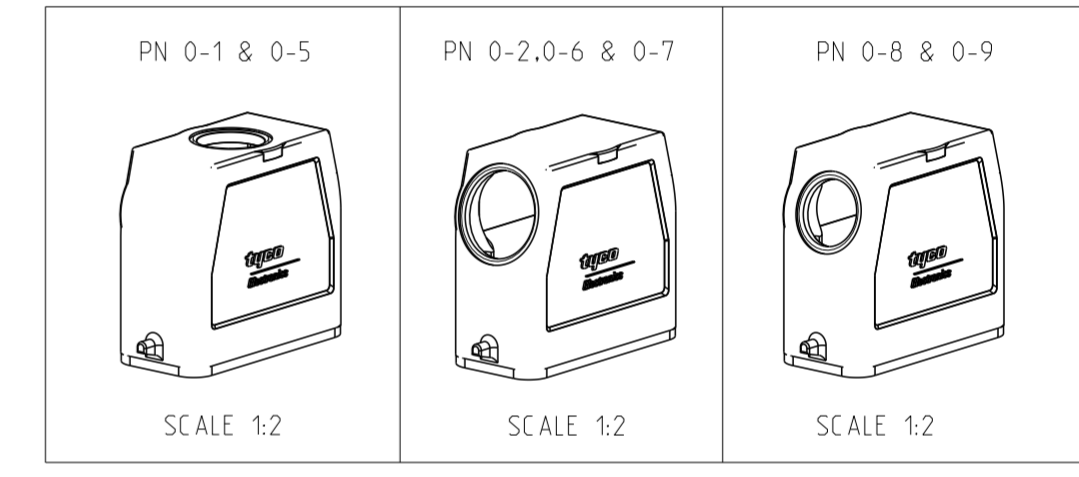

- NOTES.
- 1 Material:Housing:Aluminium Diecasting Alloy
Seals:Neoprene
 - 2 Surface:Varnish grey
 - 3 Varnish on the inside not necessary
 - 4 Packaging
Quantity 5 Pieces in a box
- ⚠ Special Packaging