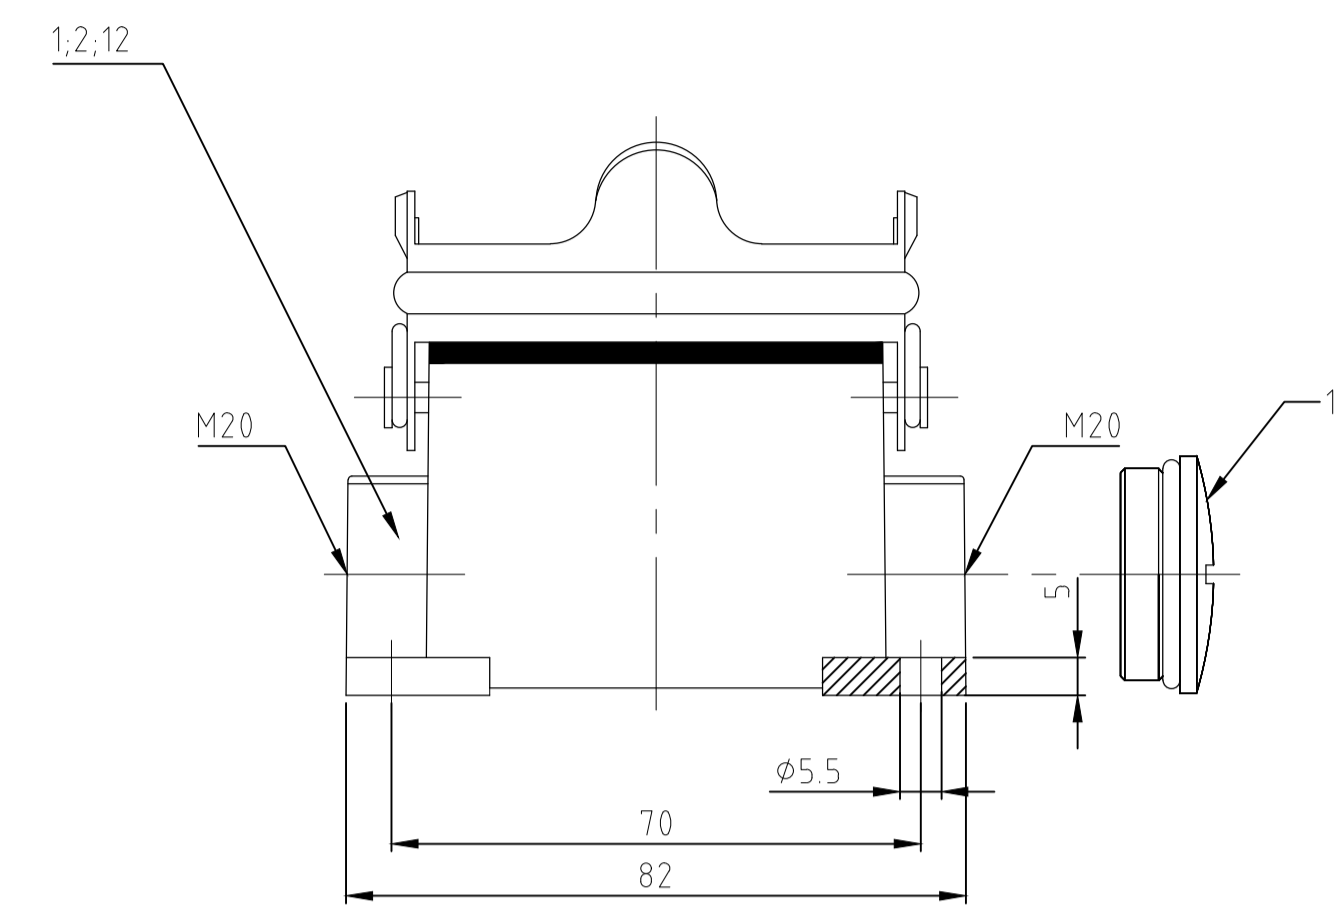

REVISIONS				
REV	DATE	DESCRIPTION	BY	APPV
A6	08FEB2018	REVISED PER ECR-17-014013	SRG	MKO

- Notes:
- ① Material: Housing: aluminium diecasting alloy  
Seals: Neoprene
  - ② Surface: Varnish- aluminium oxid+  
Varnish black  
- grey
  - ③ Varnish on the inside not necessarily
  - ④ Special packaging

- Bemerkungen:
- ① Material: Gehäuse: Alu-Druckguß-Legierung  
Dichtung: Neoprene
  - ② Oberfläche: Lackierung - Aluminiumoxid+  
Lackierung schwarz  
- grau
  - ③ Lackierung im Gehäuseinnere ist nicht notwendig
  - ④ Sonderverpackung

THIS DRAWING IS A CONTROLLED DOCUMENT.

DIMENSIONS: mm  
 TOLERANCES UNLESS OTHERWISE SPECIFIED:  
 0 PLC ±0.1  
 1 PLC ±0.2  
 2 PLC ±0.3  
 3 PLC ±0.4  
 4 PLC ±0.5  
 ANGLES ±0.5°

MATERIAL: FINISH:

DWG: Schneider 07.11.2002  
 CHK: Schneider 07.11.2002  
 NAME: Schneider  
 PRODUCT SPEC: -  
 APPLICATION SPEC: -  
 WEIGHT: -  
 CUSTOMER DRAWING

SIZE: A1  
 CASE CODE: 00779  
 DRAWING NO: 1106418  
 SCALE: 1:1  
 SHEET: 1 OF 1  
 REV: A6

**STE** TE Connectivity Ltd.  
 Surface mounted housing side entry  
 Sockelgehäuse HB.6.SG.2.M25.Z