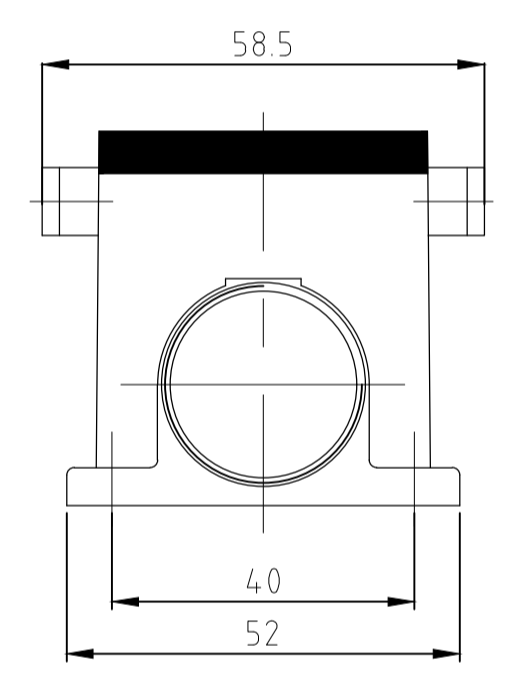

REVISIONS				
REV	DATE	DESCRIPTION	BY	APPV
A6	08FEB2018	REVISED PER ECR-17-014013	SRG	MKO

- Notes:
- ① Material: Housing: aluminium diecasting alloy  
Seals: Neoprene
  - ② Surface: Varnish- aluminium oxid+  
Varnish black  
- grey
  - ③ Varnish on the inside not necessarily
  - ④ Special packaging

THIS DRAWING IS A CONTROLLED DOCUMENT.

DIMENSIONS: mm  
 TOLERANCES UNLESS OTHERWISE SPECIFIED:  
 0 PLC ±0.1  
 1 PLC ±0.2  
 2 PLC ±0.3  
 3 PLC ±0.4  
 4 PLC ±0.5  
 ANGLES ±0.5°

MATERIAL: FINISH:

DWG: Schneider 07.11.2002  
 CHK: Schneider 07.11.2002  
 NAME: Schneider  
 PRODUCT SPEC: -  
 APPLICATION SPEC: -  
 WEIGHT: -  
 CUSTOMER DRAWING

SIZE: A1  
 CASE CODE: 00779  
 DRAWING NO: 1106418  
 SCALE: 1:1  
 SHEET: 1 OF 1  
 REV: A6

**STE** TE Connectivity Ltd.  
 Surface mounted housing side entry  
 Sockelgehäuse HB.6.SG.2.M25.Z