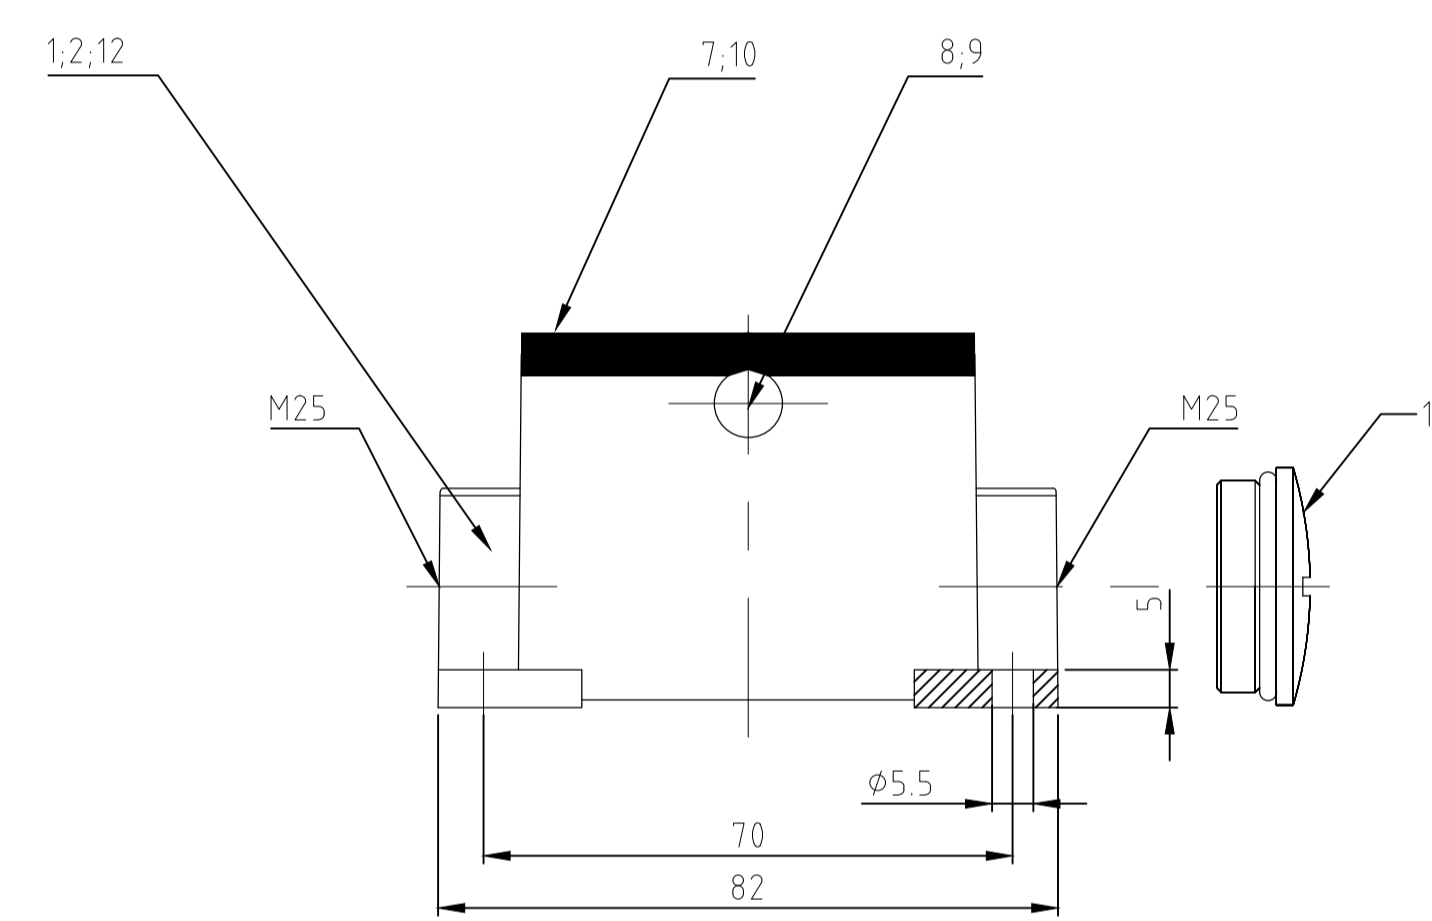

REVISIONS				
REV	DATE	DESCRIPTION	BY	APPV
A6	08FEB2018	REVISED PER ECR-17-014013	SRG	MKO

- Notes:
- ① Material: Housing: aluminium diecasting alloy  
Seals: Neoprene
  - ② Surface: Varnish- aluminium oxid+  
Varnish black  
- grey
  - ③ Varnish on the inside not necessarily
  - ④ Special packaging

THIS DRAWING IS A CONTROLLED DOCUMENT.

DIMENSIONS: mm  
 TOLERANCES UNLESS OTHERWISE SPECIFIED:  
 0 PLC ±0.1  
 1 PLC ±0.2  
 2 PLC ±0.3  
 3 PLC ±0.4  
 4 PLC ±0.5  
 ANGLES ±0.5°

MATERIAL: FINISH:

DWG: Schneider 07.11.2002  
 CHK: Schneider 07.11.2002  
 NAME: Schneider  
 PRODUCT SPEC: -  
 APPLICATION SPEC: -  
 WEIGHT: -  
 CUSTOMER DRAWING

SIZE: A1  
 CASE CODE: 00779  
 DRAWING NO: 1106418  
 SCALE: 1:1  
 SHEET: 1 OF 1  
 REV: A6

**STE** TE Connectivity Ltd.  
 Surface mounted housing side entry  
 Sockelgehäuse HB.6.SG.2.M25.Z