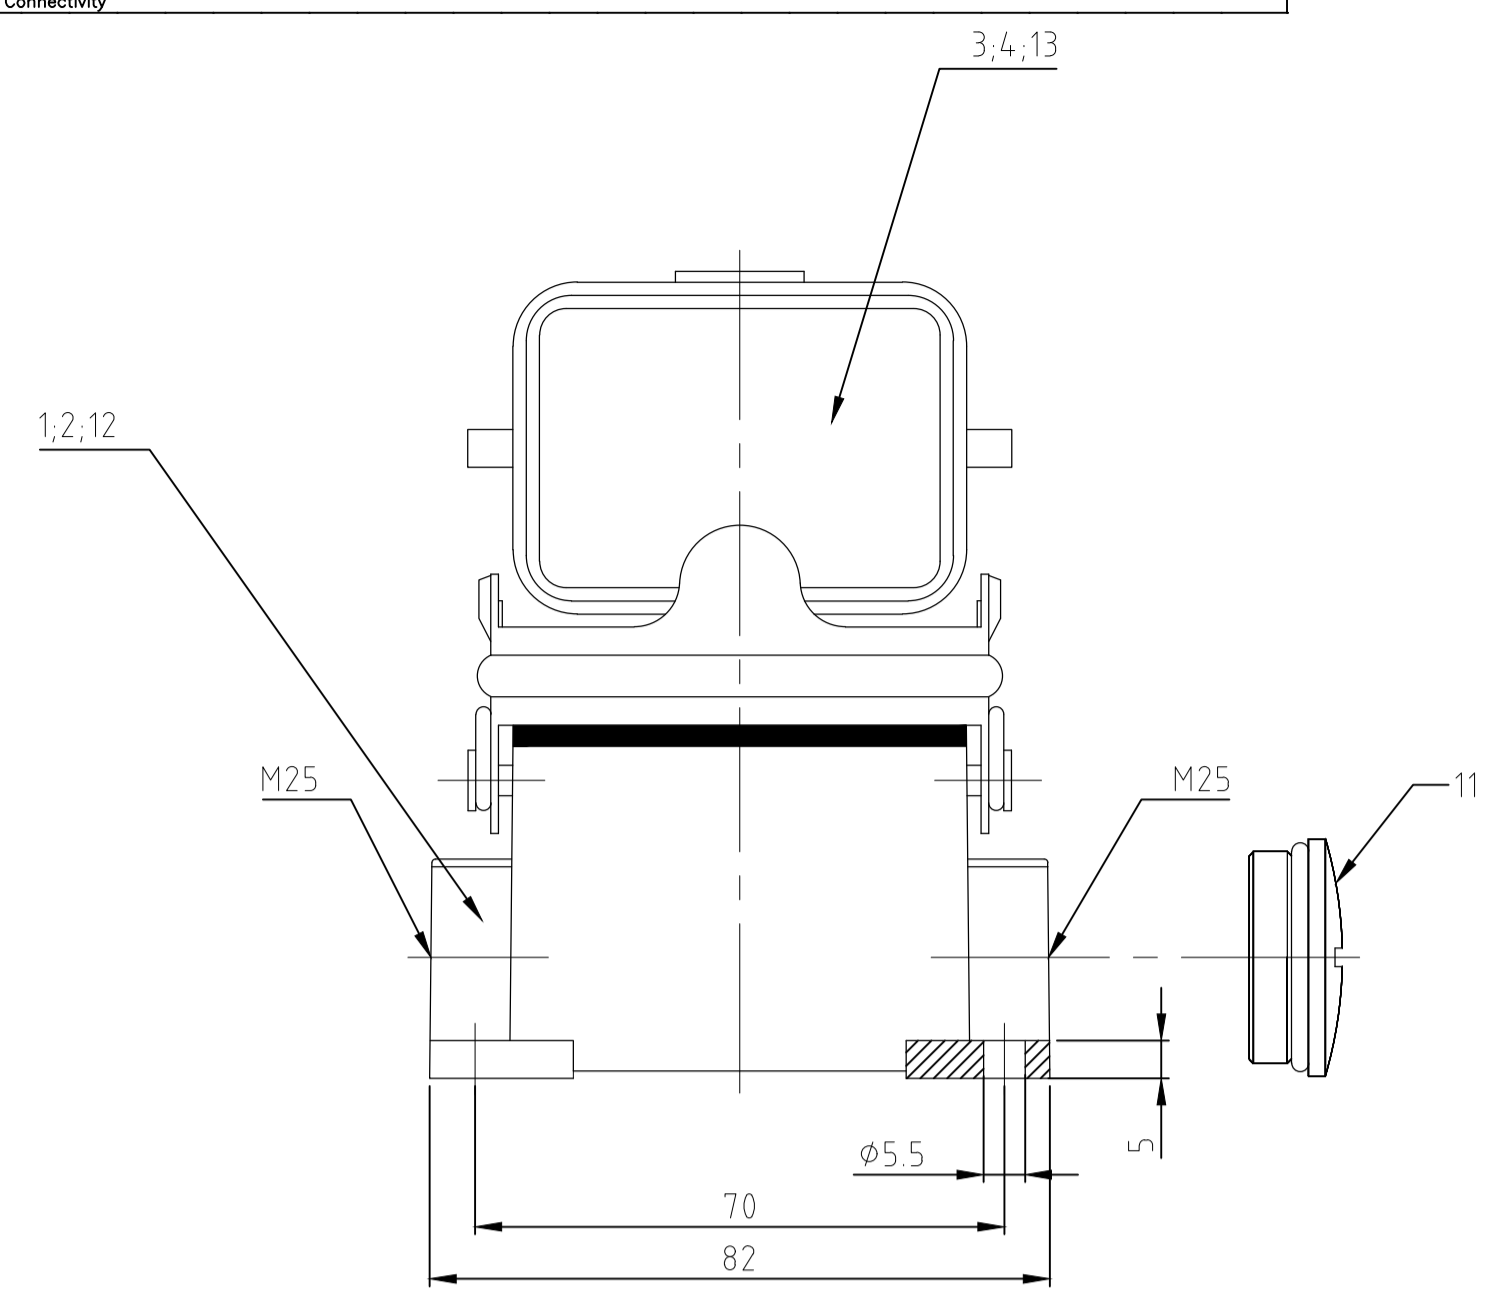

REVISIONS				
REV	DATE	DESCRIPTION	BY	APPV
A6	08FEB2018	REVISED PER ECR-17-014013	SRG	MKO

- Notes:
- ① Material: Housing: aluminium diecasting alloy  
Seals: Neoprene
  - ② Surface: Varnish- aluminium oxid+  
Varnish black  
- grey
  - ③ Varnish on the inside not necessarily
  - ④ Special packaging

- Bemerkungen:
- ① Material: Gehäuse: Alu-Druckguß-Legierung  
Dichtung: Neoprene
  - ② Oberfläche: Lackierung - Aluminiumoxid+  
Lackierung schwarz  
- grau
  - ③ Lackierung im Gehäuseinnere ist nicht notwendig
  - ④ Sonderverpackung

THIS DRAWING IS A CONTROLLED DOCUMENT.

DIMENSIONS: mm  
 TOLERANCES UNLESS OTHERWISE SPECIFIED:  
 0 PLC ±0.1  
 1 PLC ±0.2  
 2 PLC ±0.3  
 3 PLC ±0.4  
 4 PLC ±0.5  
 ANGLES ±0.5°

MATERIAL: FINISH:

DWG: Schneider 07.11.2002  
 CHK: Schneider 07.11.2002  
 NAME: Schneider  
 PRODUCT SPEC: -  
 APPLICATION SPEC: -  
 WEIGHT: -  
 CUSTOMER DRAWING

SIZE: A1  
 CASE CODE: 00779  
 DRAWING NO: 1106418  
 SCALE: 1:1  
 SHEET: 1 OF 1  
 REV: A6

**STE** TE Connectivity Ltd.  
 Surface mounted housing side entry  
 Sockelgehäuse HB.6.SG.2.M25.Z