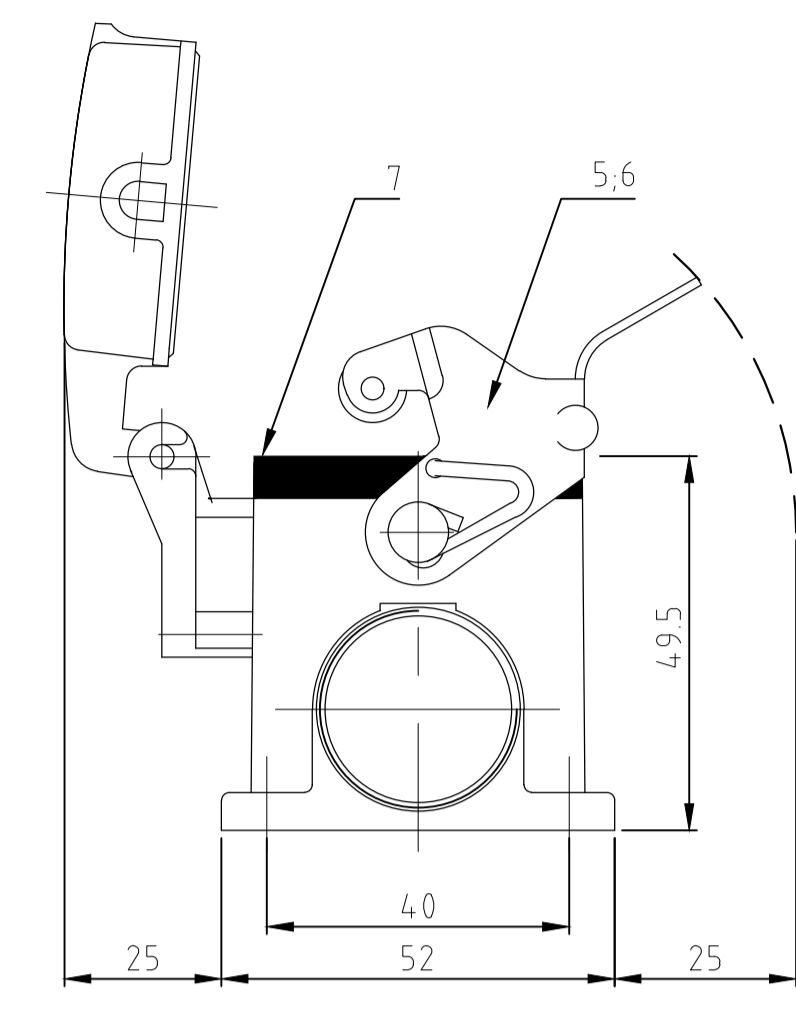

REVISIONS				
REV	DATE	DESCRIPTION	BY	APPV
A6	08FEB2018	REVISED PER ECR-17-014013	SRG	MKO

- Notes:
- ① Material: Housing: aluminium diecasting alloy  
Seals: Neoprene
  - ② Surface: Varnish- aluminium oxid+  
Varnish black  
- grey
  - ③ Varnish on the inside not necessarily
  - ④ Special packaging

ITEM NO	DESCRIPTION / BENENNUNG	MATERIAL	SURFACE / OBERFLÄCHE	COLOR / FARBE	ITEM NO POS	REMARKS / BEMERKUNGEN
1	Deckel HB/cover	aluminium/ALU		grau/grey	13	ohne Logo
1	1	aluminium/ALU		grau/grey	12	ohne Logo
1	1	Stahl/steel		blau/blue	11	M25
1	1	Viton		grau/grey	10	
	2	V2A/stainl. steel	blank/even		9	
	2	Stahl/steel	verzinkt/zink plated	blau/blue	8	
1	1	Neoprene		black/schwarz	7	
1	1	V2A/stainl. steel	blank/even		6	
1	1	Stahl/steel	verzinkt/zink plated	blau/blue	5	
	1	aluminium/ALU	Aluminiumoxid	black/schwarz	4	
	1	aluminium/ALU		grau/grey	3	
	1	aluminium/ALU	Aluminiumoxid	black/schwarz	2	
	1	aluminium/ALU		grau/grey	1	

THIS DRAWING IS A CONTROLLED DOCUMENT.

DIMENSIONS: mm  
 TOLERANCES UNLESS OTHERWISE SPECIFIED:  
 0 PLC ±0.1  
 1 PLC ±0.2  
 2 PLC ±0.3  
 3 PLC ±0.4  
 4 PLC ±0.5  
 ANGLES ±0.5°

MATERIAL: FINISH:

DWG: Schneider 07.11.2002  
 CHK: Schneider 07.11.2002  
 NAME: Schneider  
 PRODUCT SPEC: -  
 APPLICATION SPEC: -  
 WEIGHT: -  
 CUSTOMER DRAWING

SIZE: A1  
 CASE CODE: 00779  
 DRAWING NO: 1106418  
 SCALE: 1:1  
 SHEET: 1 OF 1  
 REV: A6

**STE** TE Connectivity Ltd.  
 Surface mounted housing side entry  
 Sockelgehäuse HB.6.SG.2.M25.Z