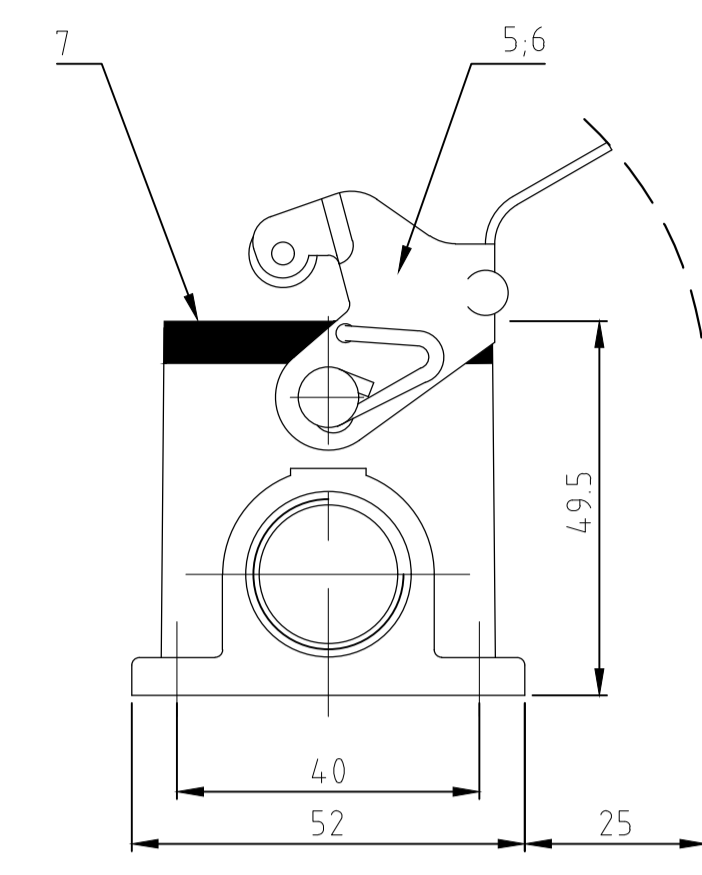

REVISIONS				
REV	DATE	DESCRIPTION	BY	APPV
A6	08FEB2018	REVISED PER ECR-17-014013	SRG	MKO

- Notes:
- ① Material: Housing: aluminium diecasting alloy  
Seals: Neoprene
  - ② Surface: Varnish- aluminium oxid+  
Varnish black  
- grey
  - ③ Varnish on the inside not necessarily
  - ④ Special packaging

- Bemerkungen:
- ① Material: Gehäuse: Alu-Druckguß-Legierung  
Dichtung: Neoprene
  - ② Oberfläche: Lackierung - Aluminiumoxid+  
Lackierung schwarz  
- grau
  - ③ Lackierung im Gehäuseinnere ist nicht notwendig
  - ④ Sonderverpackung

THIS DRAWING IS A CONTROLLED DOCUMENT.

DIMENSIONS: mm  
 TOLERANCES UNLESS OTHERWISE SPECIFIED:  
 0 PLC ±0.1  
 1 PLC ±0.2  
 2 PLC ±0.3  
 3 PLC ±0.4  
 4 PLC ±0.5  
 ANGLES ±0.5°

MATERIAL: FINISH:

DWG: Schneider 07.11.2002  
 CHK: Schneider 07.11.2002  
 NAME: Schneider  
 PRODUCT SPEC: -  
 APPLICATION SPEC: -  
 WEIGHT: -  
 CUSTOMER DRAWING

SIZE: A1  
 CASE CODE: 00779  
 DRAWING NO: 1106418  
 SCALE: 1:1  
 SHEET: 1 OF 1  
 REV: A6

**STE** TE Connectivity Ltd.  
 Surface mounted housing side entry  
 Sockelgehäuse HB.6.SG.2.M25.Z