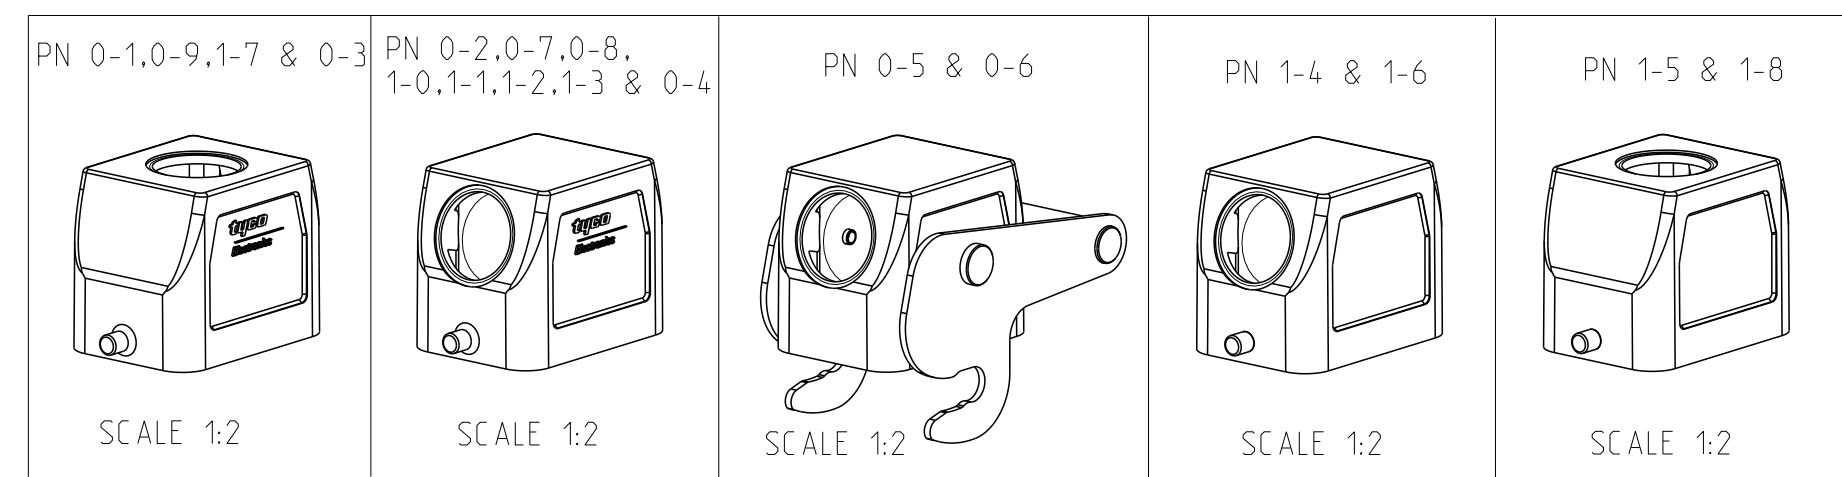

THIS DRAWING IS UNPUBLISHED. RELEASED FOR PUBLICATION 1997
 © COPYRIGHT 1997 BY - ALL RIGHTS RESERVED.

REVISIONS				
P	LTR	DESCRIPTION	DATE	APVD
A15	ECR-17-014013		26MAR2018	SG MKO

- Notes
- Material:Housing: Aluminium diecasting alloy
 - Surface:-Powder varnish-grey
-Aluminium oxide+varnish black
-chromit AL TCP passivation
+varnish black
 - Varnish on the inside not necessary
 - Packaging
Packaging quantity: 5 pieces in a box