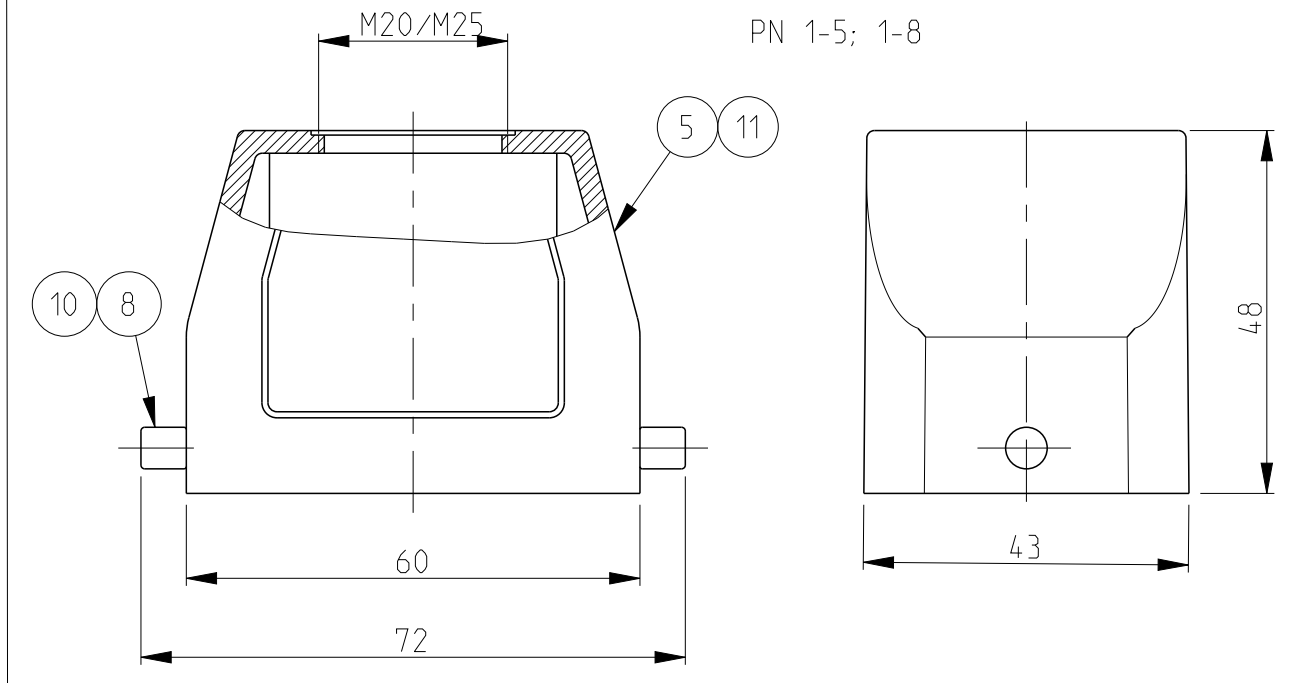

THIS DRAWING IS UNPUBLISHED. RELEASED FOR PUBLICATION 1997
© COPYRIGHT 1997 BY - ALL RIGHTS RESERVED.

REVISIONS				
P	LTR	DESCRIPTION	DATE	APVD
A15	ECR-17-014013		26MAR2018	SG MKO