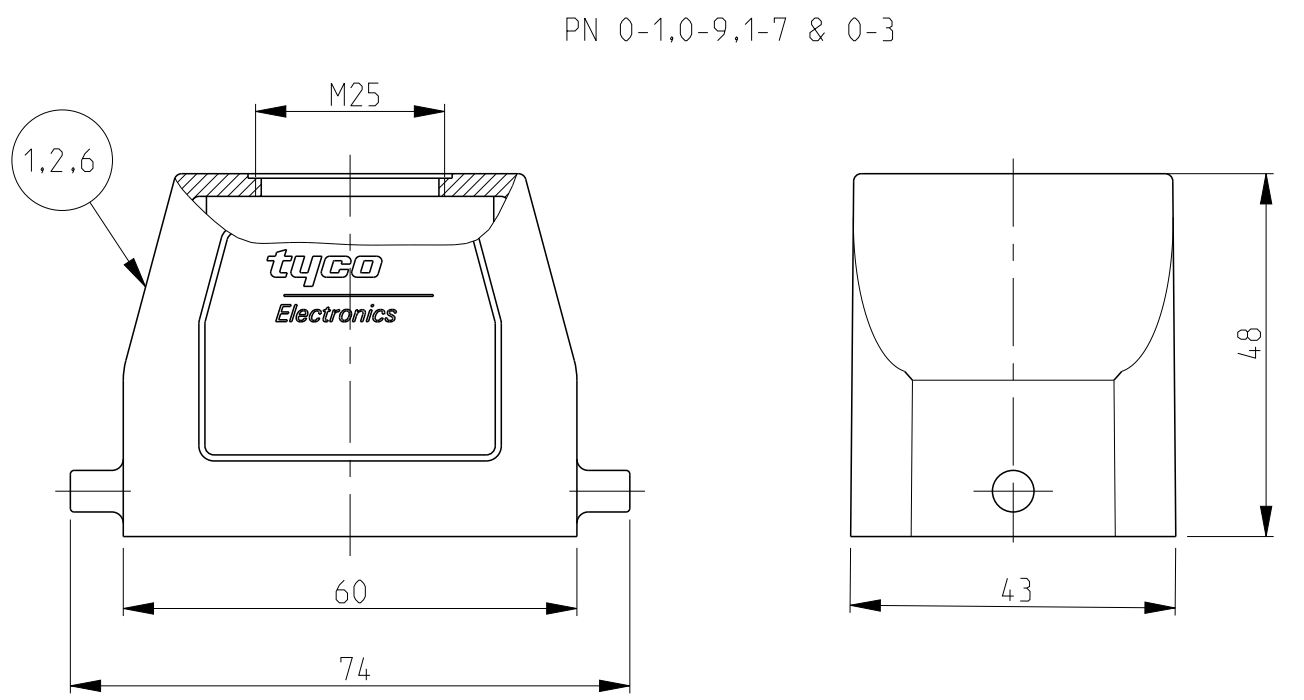

THIS DRAWING IS UNPUBLISHED. RELEASED FOR PUBLICATION 1997
© COPYRIGHT 1997 BY - ALL RIGHTS RESERVED.

REVISIONS				
P	LTR	DESCRIPTION	DATE	APVD
A15	ECR-17-014013		26MAR2018	SG MKO