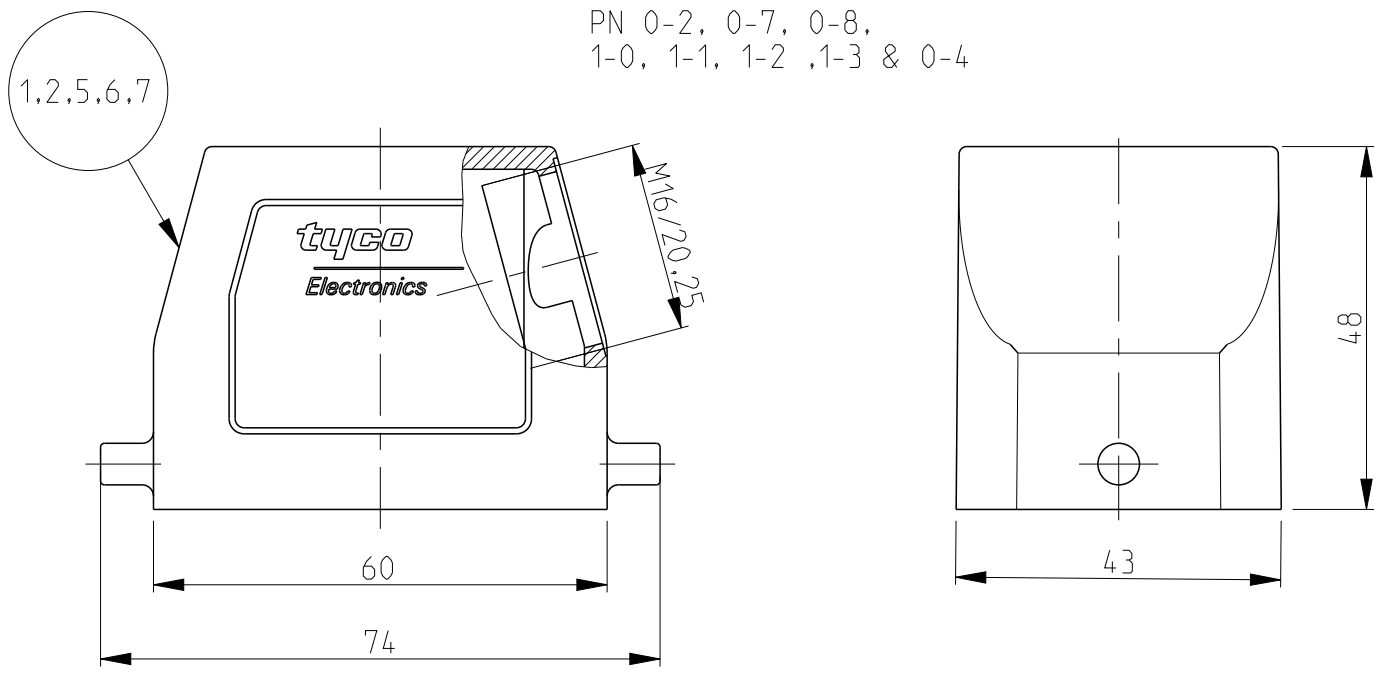

THIS DRAWING IS UNPUBLISHED. RELEASED FOR PUBLICATION 1997
© COPYRIGHT 1997 BY - ALL RIGHTS RESERVED.

REVISIONS				
P	LTR	DESCRIPTION	DATE	APVD
A15	ECR-17-014013		26MAR2018	SG MKO