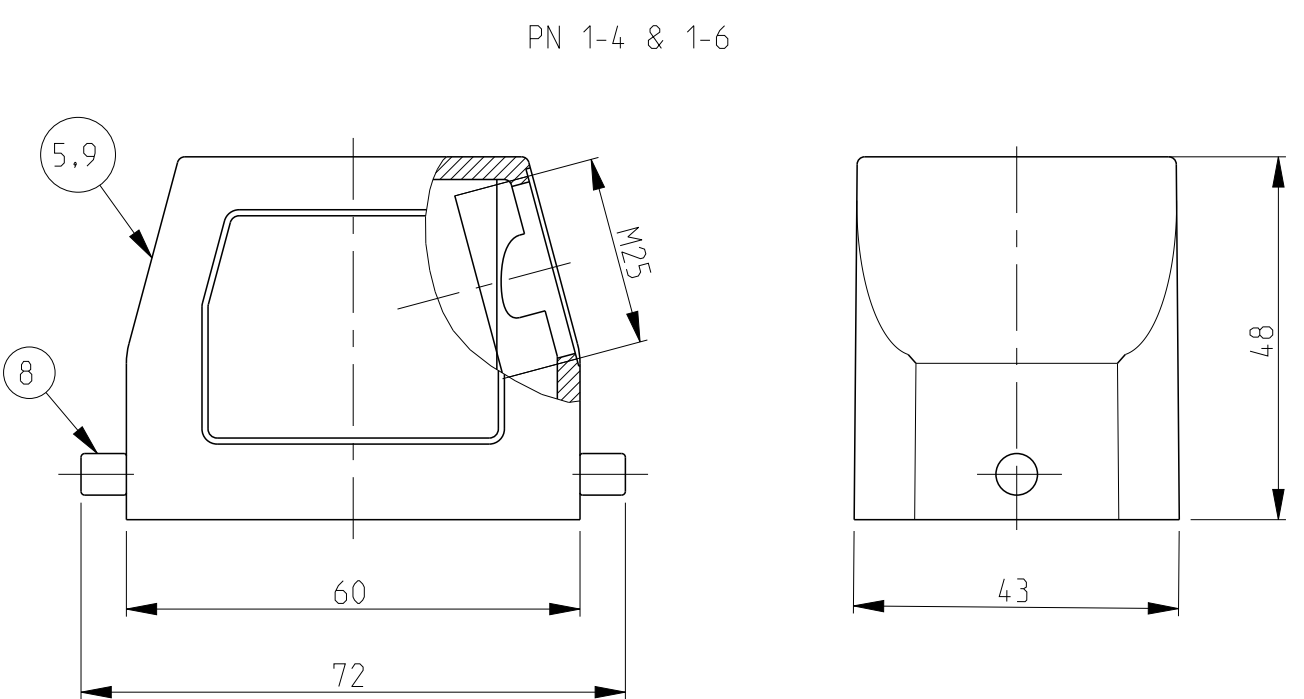

THIS DRAWING IS A CONTROLLED DOCUMENT.

DWN Schneider 28.11.02
 CHK Schneider 28.11.02
 APVD -

NAME: HOOD HB6

PRODUCT SPEC: 108-74001/74003
 APPLICATION SPEC: 114-74001/74004/74005

SIZE: A2 CAGE CODE: 00779 DRAWING NO: C-1106419 RESTRICTED TO: A15