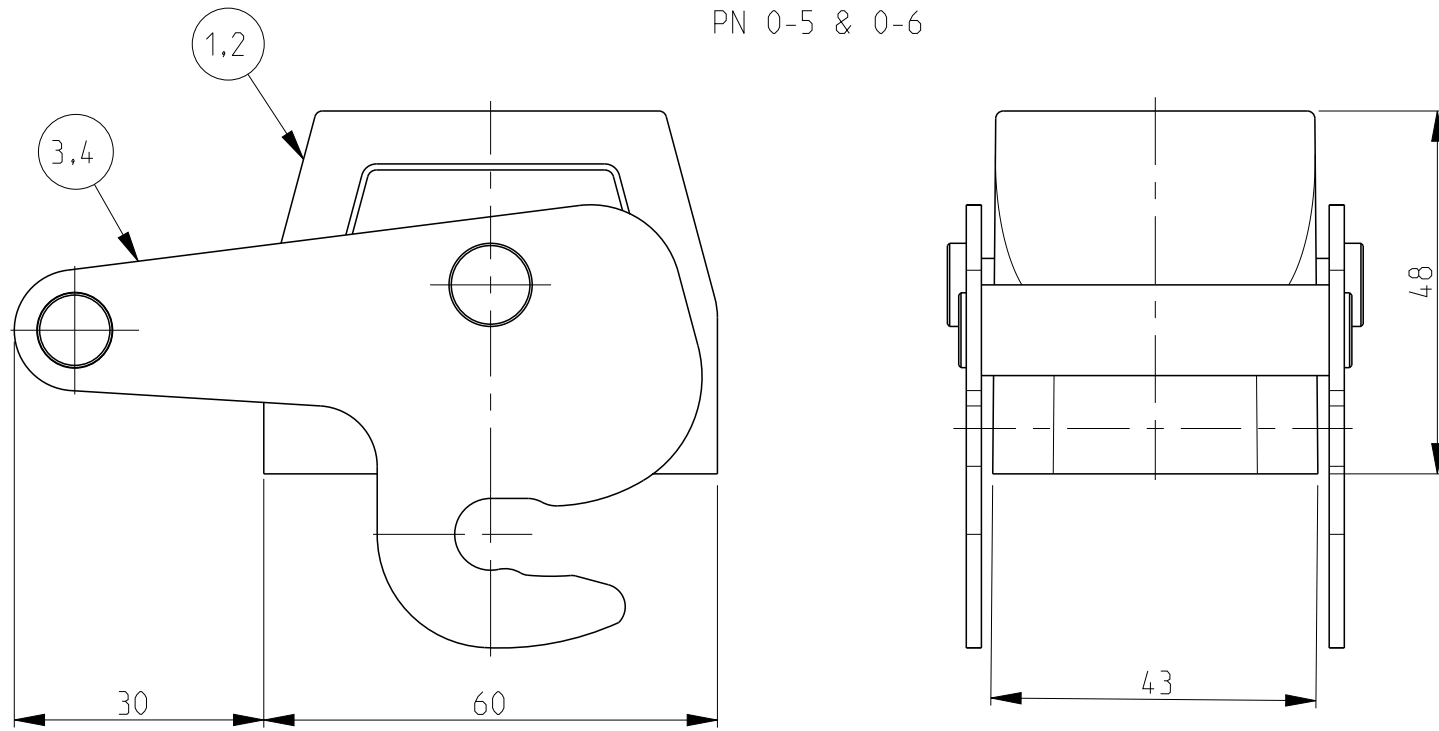

THIS DRAWING IS UNPUBLISHED. RELEASED FOR PUBLICATION 1997
© COPYRIGHT 1997 BY - ALL RIGHTS RESERVED.

REVISIONS				
P	LTR	DESCRIPTION	DATE	APVD
A15	ECR-17-014013		26MAR2018	SG MKO