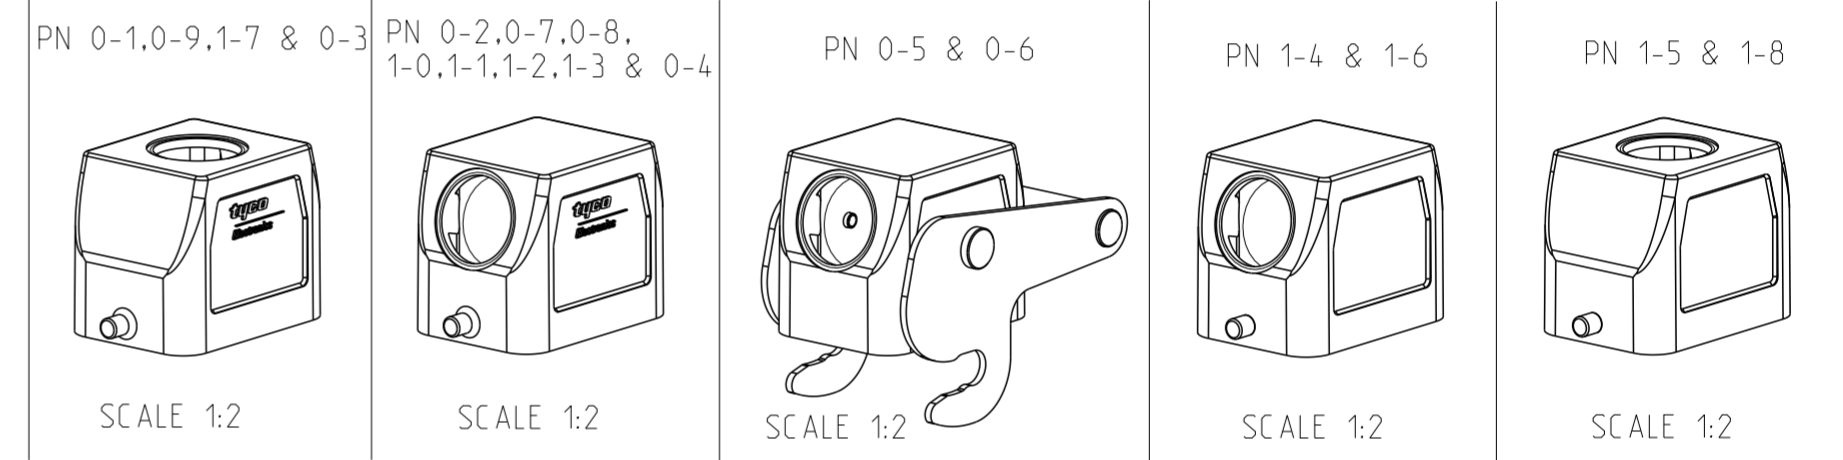

THIS DRAWING IS UNPUBLISHED. RELEASED FOR PUBLICATION 1997
 © COPYRIGHT 1997 BY - ALL RIGHTS RESERVED.

REVISIONS				
P	LTR	DESCRIPTION	DATE	APVD
A15	ECR-17-014013		26MAR2018	SG MKO

- Notes
- 1 Material:Housing: Aluminium diecasting alloy
 - 2 Surface:-Powder varnish-grey
-Aluminium oxide+varnish black
-chromit AL TCP passivation
+varnish black
 - 3 Varnish on the inside not necessary
 - 4 Packaging
Packaging quantity: 5 pieces in a box