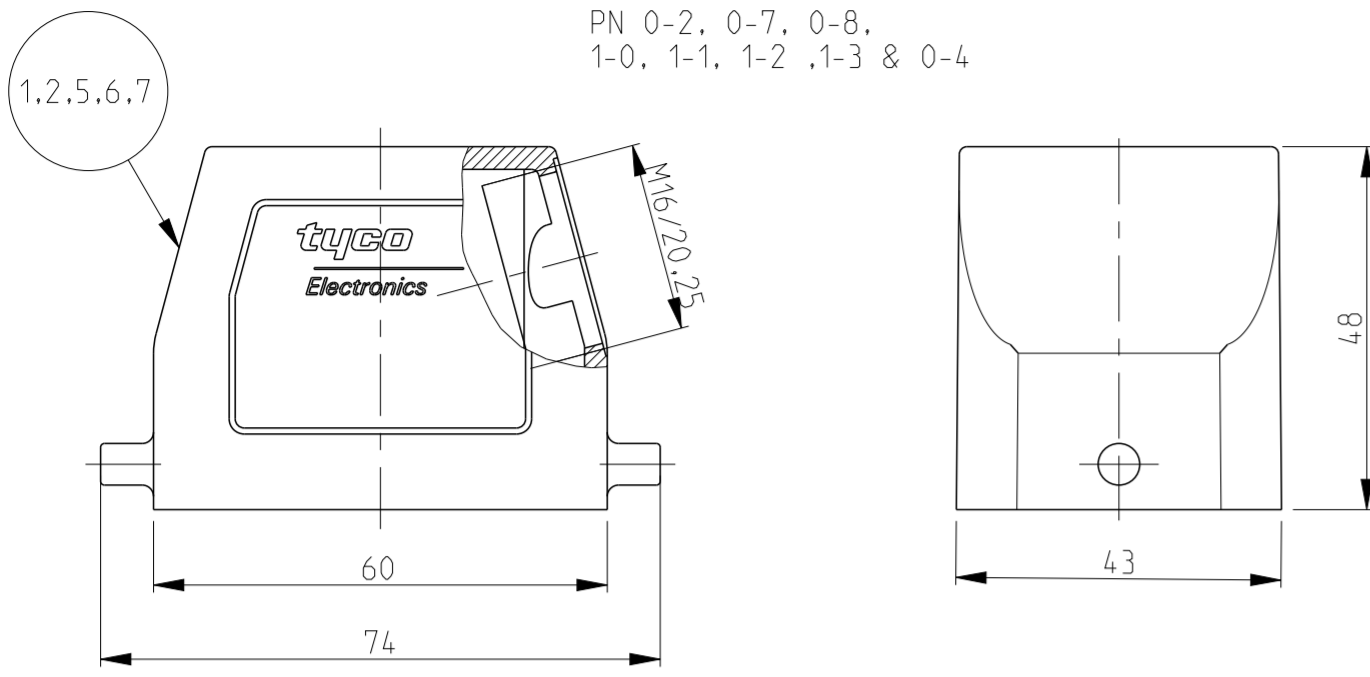

THIS DRAWING IS UNPUBLISHED. RELEASED FOR PUBLICATION 1997
© COPYRIGHT 1997 BY - ALL RIGHTS RESERVED.

REVISIONS				
P	LTR	DESCRIPTION	DATE	APVD
A15	ECR-17-014013		26MAR2018	SG MKO

1. Notes
1. 1 Material:Housing: Aluminium diecasting alloy
  2. 2 Surface:-Powder varnish-grey
     -Aluminium oxide+varnish black
     -chromit AL TCP passivation
     +varnish black
  3. 3 Varnish on the inside not necessary
  4. 4 Packaging
     Packaging quantity: 5 pieces in a box