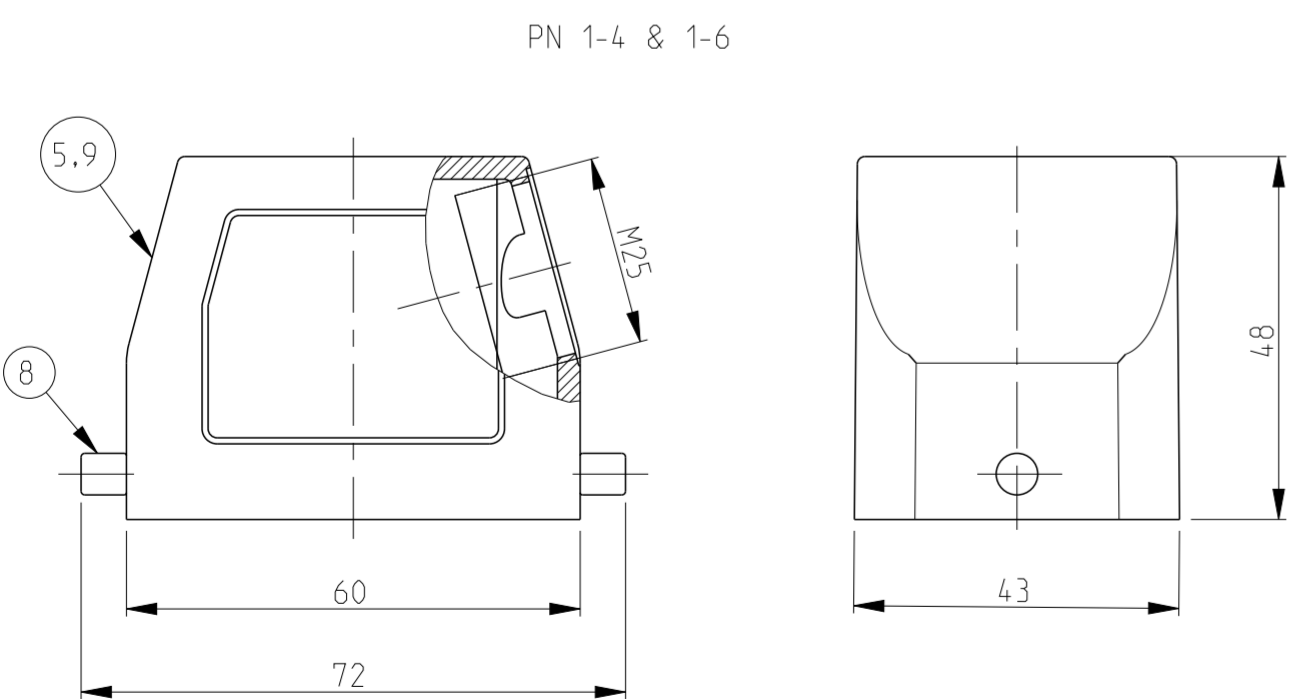

THIS DRAWING IS A CONTROLLED DOCUMENT.

DWN Schneider 28.11.02
 CHK Schneider 28.11.02
 APVD -

NAME: HOOD HB6

PRODUCT SPEC: 108-74001/74003
 APPLICATION SPEC: 114-74001/74004/74005

SIZE: A2 CAGE CODE: 00779 DRAWING NO: C-1106419 RESTRICTED TO: A15