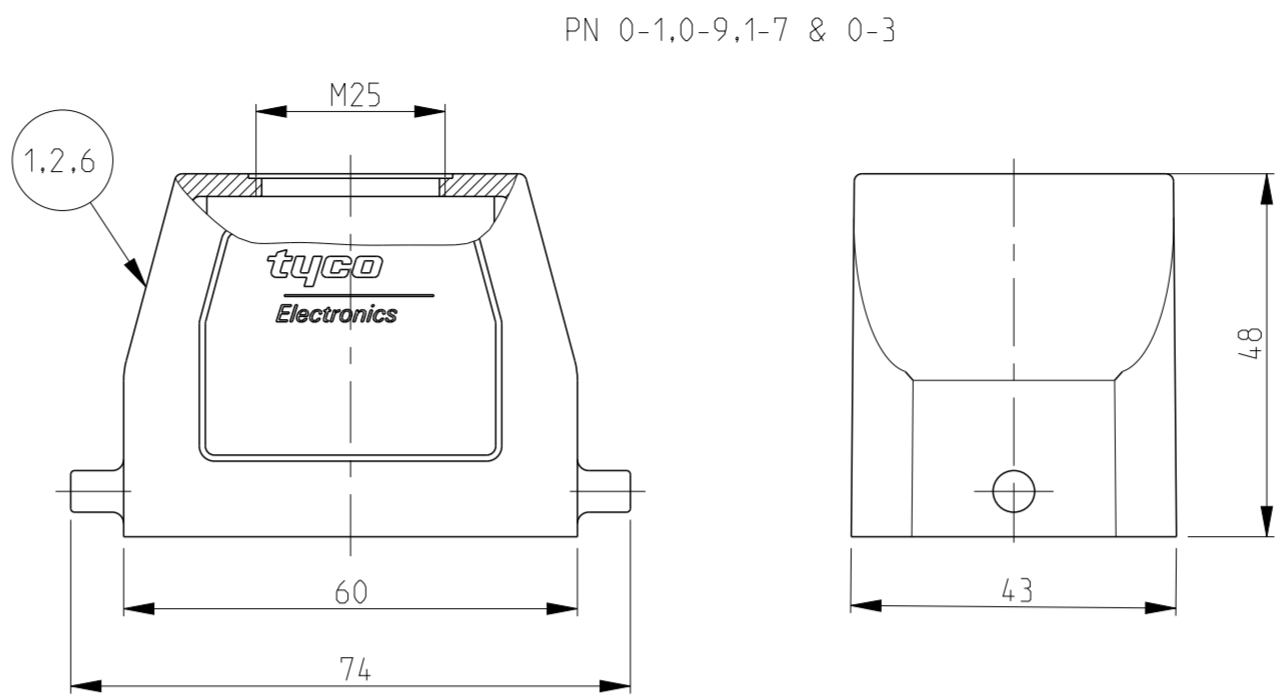

THIS DRAWING IS UNPUBLISHED. RELEASED FOR PUBLICATION 1997
© COPYRIGHT 1997 BY - ALL RIGHTS RESERVED.

REVISIONS				
P	LTR	DESCRIPTION	DATE	APVD
A15	ECR-17-014013		26MAR2018	SG MKO

1. Notes
1. 1 Material:Housing: Aluminium diecasting alloy
  2. 2 Surface:-Powder varnish-grey
     -Aluminium oxide+varnish black
     -chromit AL TCP passivation
     +varnish black
  3. 3 Varnish on the inside not necessary
  4. 4 Packaging
     Packaging quantity: 5 pieces in a box