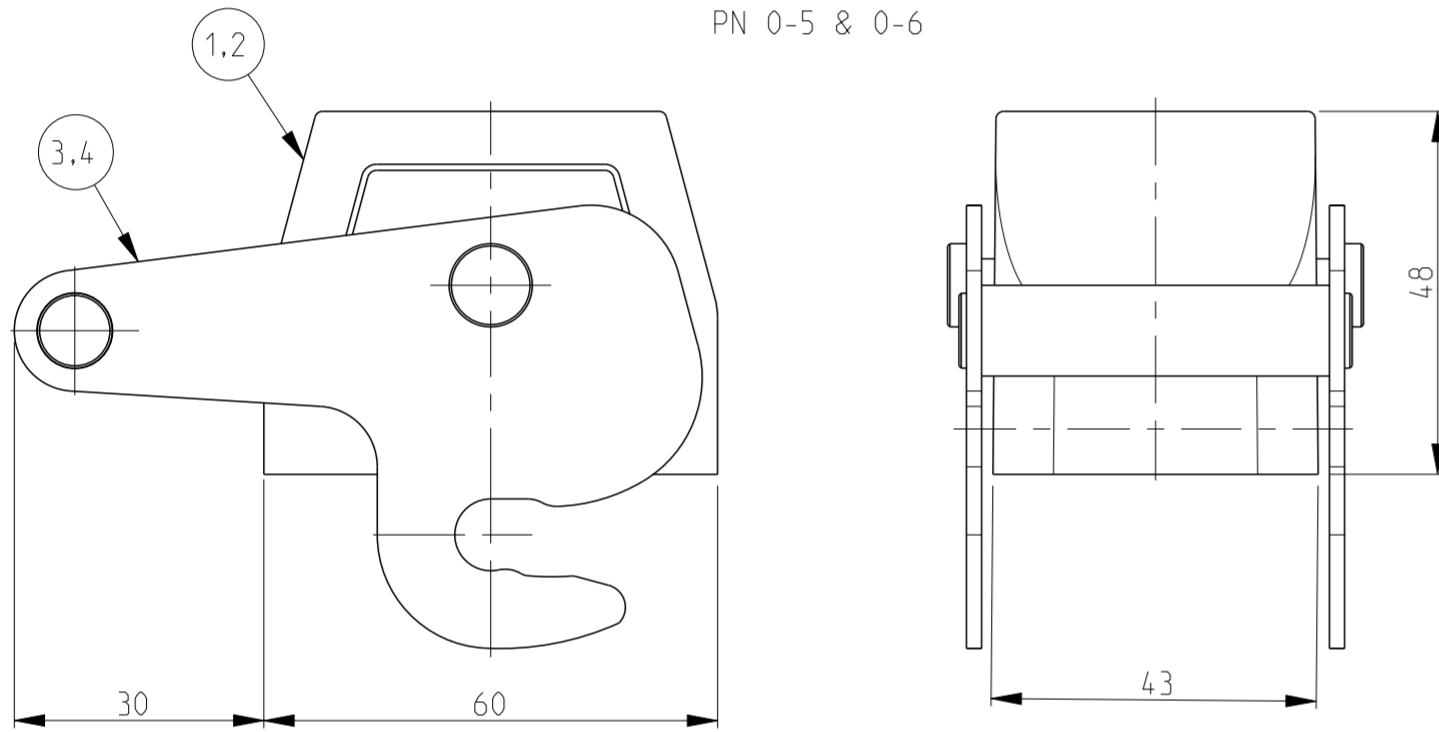

THIS DRAWING IS UNPUBLISHED. RELEASED FOR PUBLICATION 1997
© COPYRIGHT 1997 BY - ALL RIGHTS RESERVED.

REVISIONS				
P	LTR	DESCRIPTION	DATE	APVD
A15	ECR-17-014013		26MAR2018	SG MKO

1. Notes
1. 1 Material:Housing: Aluminium diecasting alloy
  2. 2 Surface:-Powder varnish-grey
     -Aluminium oxide+varnish black
     -chromit AL TCP passivation
     +varnish black
  3. 3 Varnish on the inside not necessary
  4. 4 Packaging
     Packaging quantity: 5 pieces in a box