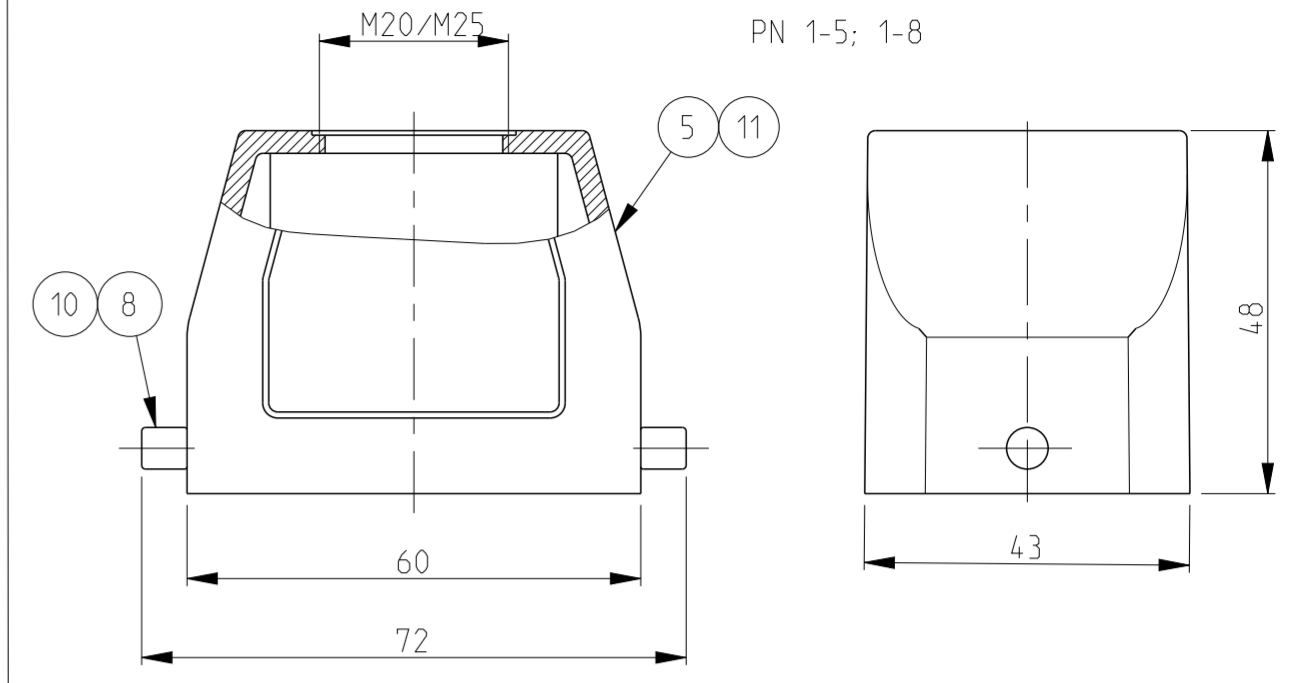

THIS DRAWING IS UNPUBLISHED. RELEASED FOR PUBLICATION 1997
© COPYRIGHT 1997 BY - ALL RIGHTS RESERVED.

REVISIONS				
P	LTR	DESCRIPTION	DATE	APVD
A15	ECR-17-014013		26MAR2018	SG MKO

1. Notes
1. 1 Material:Housing: Aluminium diecasting alloy
  2. 2 Surface:-Powder varnish-grey
     -Aluminium oxide+varnish black
     -chromit AL TCP passivation
     +varnish black
  3. 3 Varnish on the inside not necessary
  4. 4 Packaging
     Packaging quantity: 5 pieces in a box