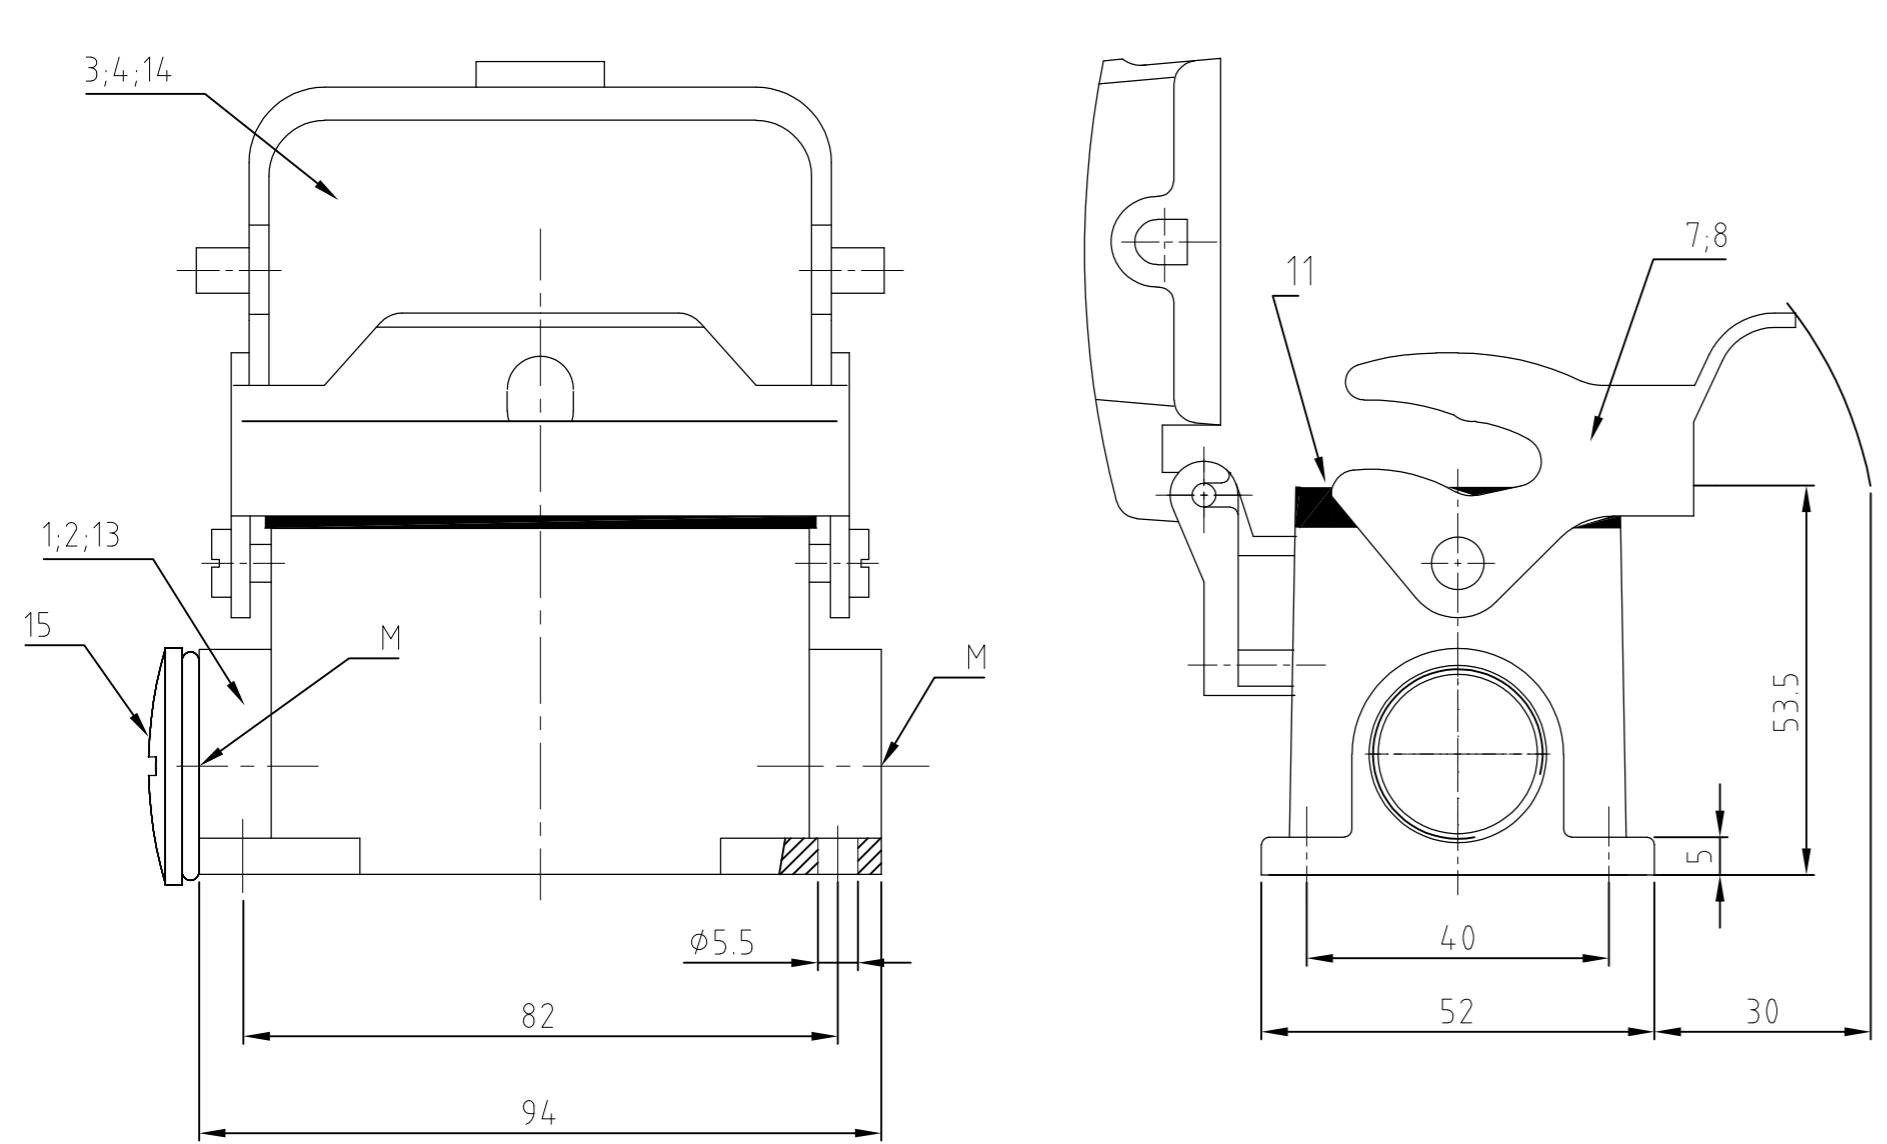

LOC		DIST		REVISIONS			
P	LTR	DESCRIPTION		DATE	DWN	APVD	
A6		Text fo packaging corrected ECR-08-002560		29.01.08	SR	ST	

- NOTES:
- Material: Housing: aluminium diecasting alloy
Seals: NEOPRENE
 - SURFACE: VARNISH- GREY
- ALUMINIUM OXID +
VARNISH BLACK
- ⚠ PACKAGING:
PACKAGING QUANTITY: 5 PIECES
- ⚠ SPECIAL PACKAGING: Krauss-Maffei
PACKAGING UNIT: 70 PIECES IN Krauss-Maffei-Box
- 5 VARNISH ON THE INSIDE NOT NECESARILY
- ⚠ BLANKING PIECE:
ALWAYS IN COMBINATION WITH M5 THREADED CLIP BOLT

QTY	DESCRIPTION / BENENNUNG	MATERIAL	SURFACE/OBERFLÄCHE	COLOR/FARBE	ITEM NO. POS.	REMARKS / BEMERKUNGEN
2	clip bolt	steel		blue	16	M5
1 1	blanking piece	brass		blue	15	lose beigelegt ⚠
1	cover	Aluminium/Alu		grau	14	without logo
1 1	surface mounted housing side entry	Aluminium/ALU		grau	13	without logo
	slide spool	stainless steel			12	
1 1 1 1 1 1 1 1 1 1 1 1 1	profile seal	Neoprene		black	11	
	clip bolt	stainless steel			10	
	clip bolt	steel		blue	9	
	side clip	stainless steel			8	
1 1 1	side clip	steel		blue	7	
	locking clip	stainless steel			6	
	locking clip	steel		blue	5	
	cover	Aluminium/Alu	HC	schwarz	4	
	cover	Aluminium/ALU		grau	3	
	surface mounted housing side entry	Aluminium/Alu	HC	schwarz	2	
	surface mounted housing side entry	Aluminium/ALU		grau	1	

SIZE: A2 CAGE CODE: 00779 DRAWING NO: C=1106429

RESTRICTED TO: -

1 OF 1 REV A6

X-ON Electronics

Largest Supplier of Electrical and Electronic Components

Click to view similar products for [Heavy Duty Power Connectors](#) category: