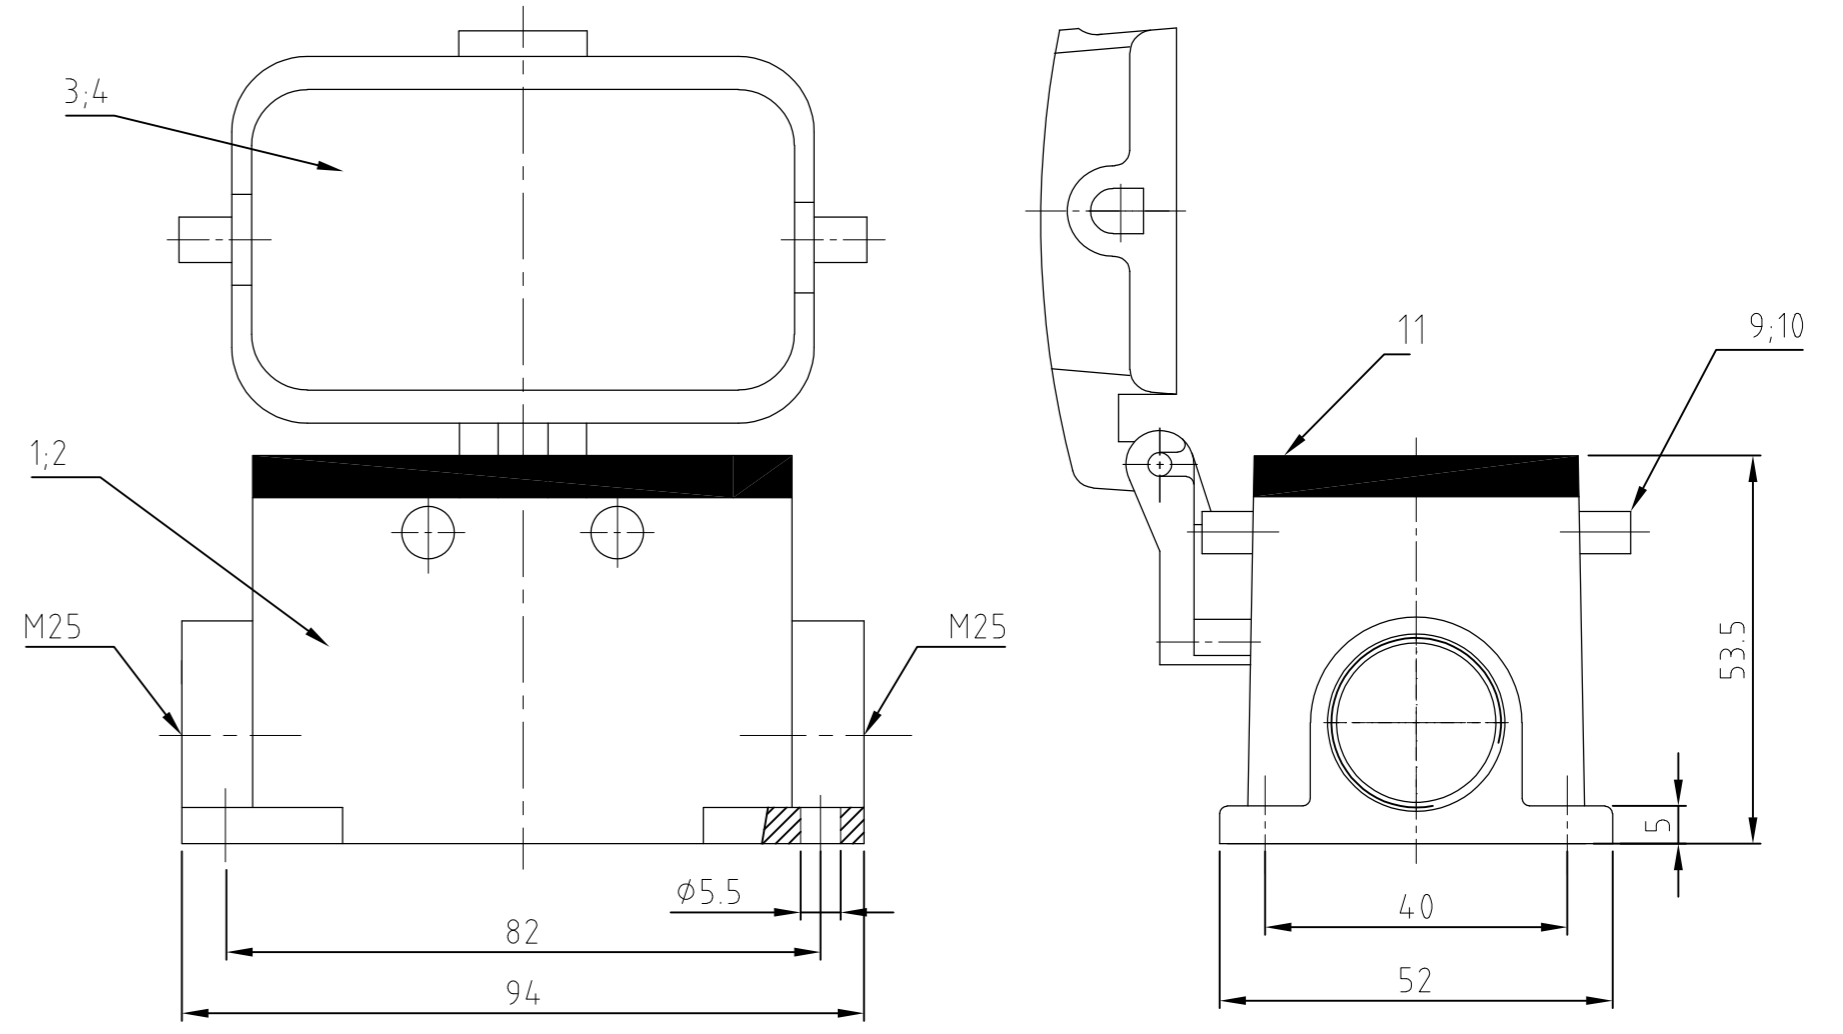

LOC		DIST		REVISIONS			
P	LTR	DESCRIPTION		DATE	DWN	APVD	
A6		Text fo packaging corrected ECR-08-002560		29.01.08	SR	ST	

- NOTES:
- Material: Housing: aluminium diecasting alloy
Seals: NEOPRENE
 - SURFACE: VARNISH- GREY
- ALUMINIUM OXID +
VARNISH BLACK
- ⚠ PACKAGING:
PACKAGING QUANTITY: 5 PIECES
- ⚠ SPECIAL PACKAGING: Krauss-Maffei
PACKAGING UNIT: 70 PIECES IN Krauss-Maffei-Box
- 5 VARNISH ON THE INSIDE NOT NECESARILY
- ⚠ BLANKING PIECE:
ALWAYS IN COMBINATION WITH M5 THREADED CLIP BOLT

QTY	DESCRIPTION / BENENNUNG	MATERIAL	SURFACE/OBERFLÄCHE	COLOR/FARBE	ITEM NO. POS.	REMARKS / BEMERKUNGEN
2	clip bolt	steel		blue	16	M5
1 1	blanking piece	brass		blue	15	lose beigelegt ⚠
1	cover	Aluminium/Alu		grau	14	without logo
1 1	surface mounted housing side entry	Aluminium/ALU		grau	13	without logo
	slide spool	stainless steel			12	
1 1 1 1 1 1 1 1 1 1 1 1 1	profile seal	Neoprene		black	11	
	clip bolt	stainless steel			10	
	clip bolt	steel		blue	9	
	side clip	stainless steel			8	
1 1 1	side clip	steel		blue	7	
	locking clip	stainless steel			6	
	locking clip	steel		blue	5	
	cover	Aluminium/Alu	HC	schwarz	4	
	cover	Aluminium/ALU		grau	3	
	surface mounted housing side entry	Aluminium/Alu	HC	schwarz	2	
	surface mounted housing side entry	Aluminium/ALU		grau	1	

AMP 1471-9 REV 27JUN96 This is a TRANSLATED file from Computervision, Inc., Medusa Revision 12.2.5T

HTS Elektrotechnik
53819 Neunkirchen, Germany

Surface mounted housing side entry
Sockelgehäuse HB.10.SG.2.M25.Z

SIZE: A2 CAGE CODE: 00779 DRAWING NO: C=1106429

RESTRICTED TO: -

1 OF 1 REV A6

X-ON Electronics

Largest Supplier of Electrical and Electronic Components

Click to view similar products for [Heavy Duty Power Connectors](#) category: