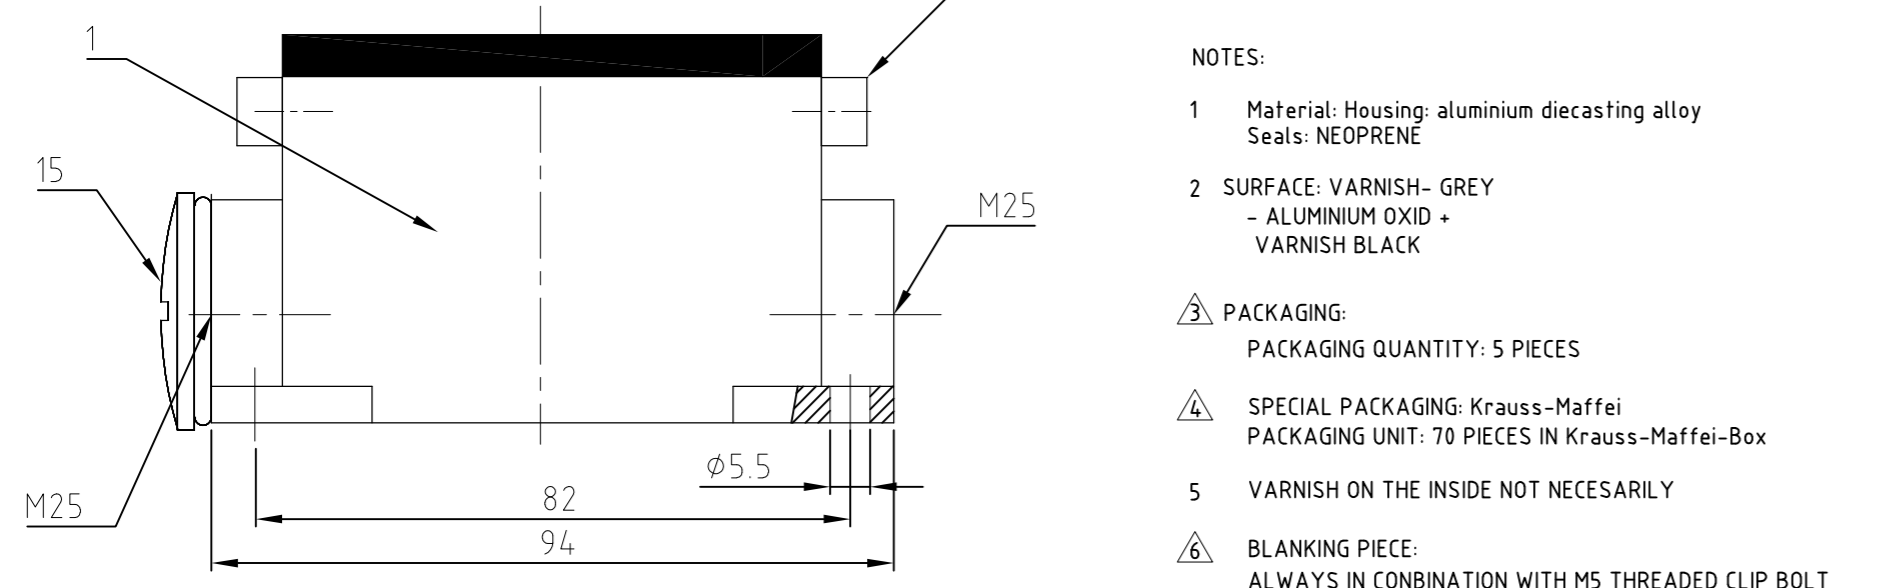

LOC		DIST		REVISIONS			
P	LTR	DESCRIPTION		DATE	DWN	APVD	
A6		Text fo packaging corrected ECR-08-002560		29.01.08	SR	ST	

- NOTES:
- Material: Housing: aluminium diecasting alloy
Seals: NEOPRENE
 - SURFACE: VARNISH- GREY
- ALUMINIUM OXID +
VARNISH BLACK
- ⚠ PACKAGING:
PACKAGING QUANTITY: 5 PIECES
- ⚠ SPECIAL PACKAGING: Krauss-Maffei
PACKAGING UNIT: 70 PIECES IN Krauss-Maffei-Box
- 5 VARNISH ON THE INSIDE NOT NECESARILY
- ⚠ BLANKING PIECE:
ALWAYS IN COMBINATION WITH M5 THREADED CLIP BOLT

QTY	DESCRIPTION / BENENNUNG	MATERIAL	SURFACE/OBERFLÄCHE	COLOR/FARBE	ITEM NO. POS.	REMARKS / BEMERKUNGEN
2	clip bolt	steel		blue	16	M5
1 1	blanking piece	brass		blue	15	lose beigelegt ⚠
1	cover	Aluminium/Alu		grau	14	without logo
1 1	surface mounted housing side entry	Aluminium/ALU		grau	13	without logo
	slide spool	stainless steel			12	
1 1 1 1 1 1 1 1 1 1 1 1 1	profile seal	Neoprene		black	11	
	clip bolt	stainless steel			10	
	clip bolt	steel		blue	9	
	side clip	stainless steel			8	
1 1 1	side clip	steel		blue	7	
	locking clip	stainless steel			6	
	locking clip	steel		blue	5	
	cover	Aluminium/Alu	HC	schwarz	4	
	cover	Aluminium/ALU		grau	3	
	surface mounted housing side entry	Aluminium/Alu	HC	schwarz	2	
	surface mounted housing side entry	Aluminium/ALU		grau	1	