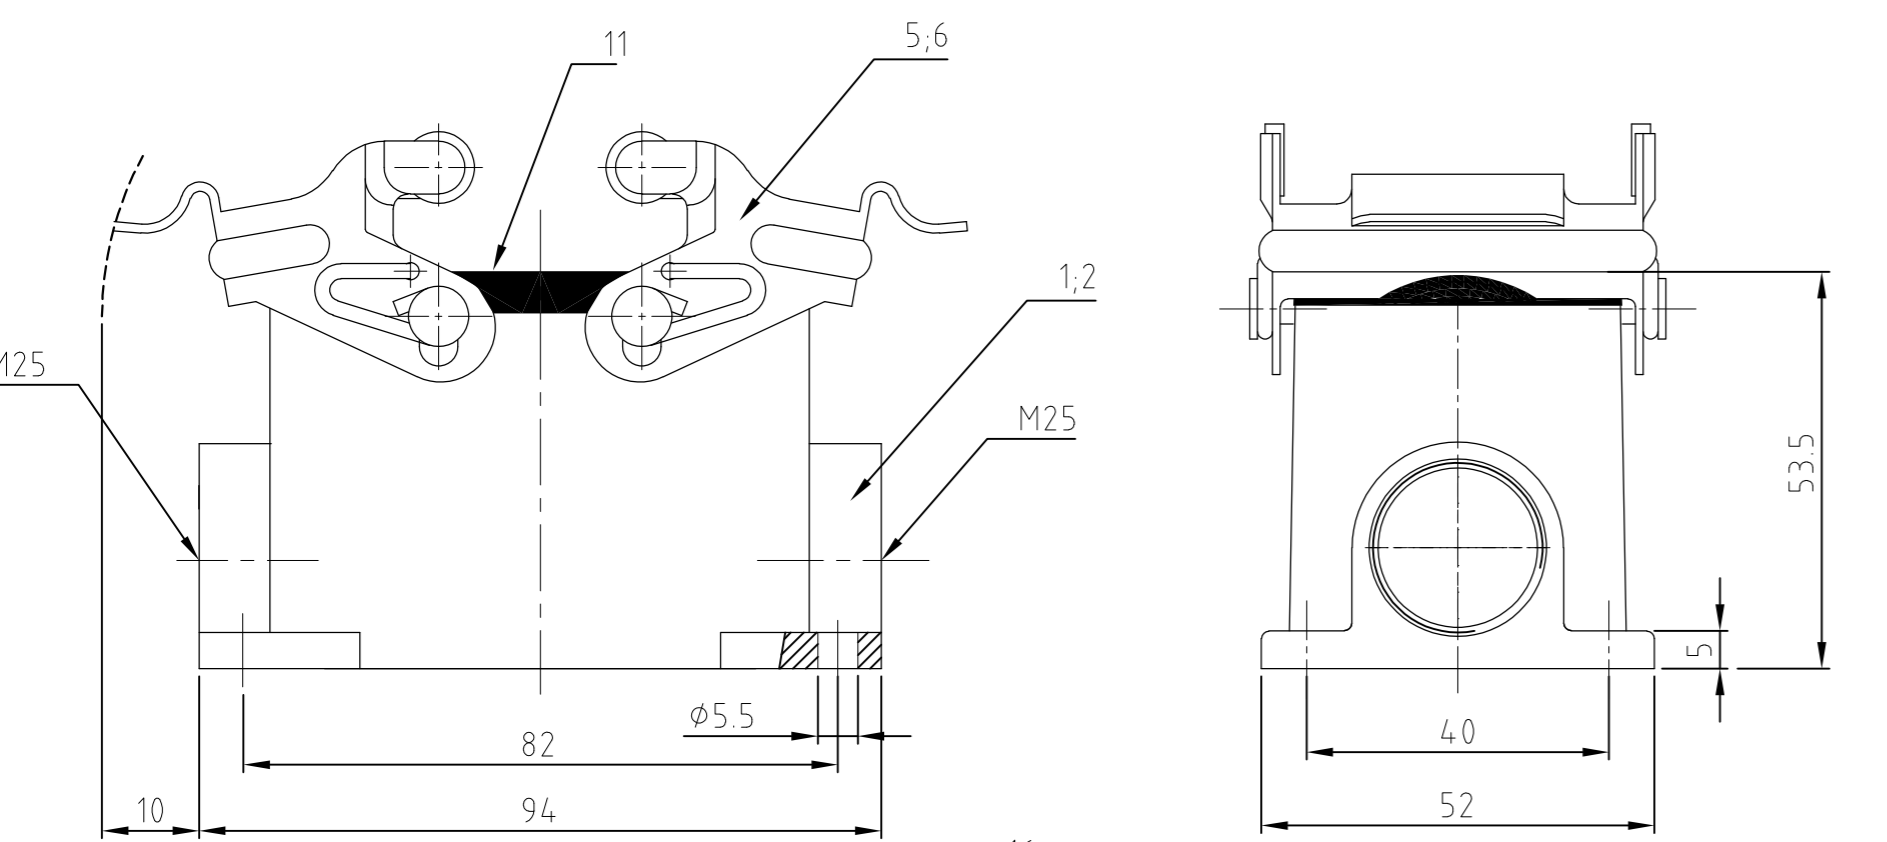

LOC		DIST		REVISIONS			
P	LTR	DESCRIPTION		DATE	DWN	APVD	
A6		Text fo packaging corrected ECR-08-002560		29.01.08	SR	ST	

- NOTES:
- Material: Housing: aluminium diecasting alloy
Seals: NEOPRENE
 - SURFACE: VARNISH- GREY
- ALUMINIUM OXID +
VARNISH BLACK
- ⚠ PACKAGING:
PACKAGING QUANTITY: 5 PIECES
- ⚠ SPECIAL PACKAGING: Krauss-Maffei
PACKAGING UNIT: 70 PIECES IN Krauss-Maffei-Box
- 5 VARNISH ON THE INSIDE NOT NECESARILY
- ⚠ BLANKING PIECE:
ALWAYS IN COMBINATION WITH M5 THREADED CLIP BOLT

QTY	DESCRIPTION / BENENNUNG	MATERIAL	SURFACE/OBERFLÄCHE	COLOR/FARBE	ITEM NO. POS.	REMARKS / BEMERKUNGEN
2	clip bolt	steel		blue	16	M5
1 1	blanking piece	brass		blue	15	lose beigelegt ⚠
1	cover	Aluminium/Alu		grau	14	without logo
1 1	surface mounted housing side entry	Aluminium/ALU		grau	13	without logo
	slide spool	stainless steel			12	
1 1 1 1 1 1 1 1 1 1 1 1 1	profile seal	Neoprene		black	11	
	clip bolt	stainless steel			10	
	clip bolt	steel		blue	9	
	side clip	stainless steel			8	
1 1 1	side clip	steel		blue	7	
	locking clip	stainless steel			6	
	locking clip	steel		blue	5	
	cover	Aluminium/Alu	HC	schwarz	4	
	cover	Aluminium/ALU		grau	3	
	surface mounted housing side entry	Aluminium/Alu	HC	schwarz	2	
	surface mounted housing side entry	Aluminium/ALU		grau	1	

AMP 1471-9 REV 27JUN96 This is a TRANSLATED file from Computervision, Inc., Medusa Revision 12.2.5T

HTS Elektrotechnik
53819 Neunkirchen, Germany

Surface mounted housing side entry
Sockelgehäuse HB.10.SG.2.M25.Z

SIZE: A2 CAGE CODE: 00779 DRAWING NO: C=1106429

RESTRICTED TO: -

1 OF 1 REV A6

X-ON Electronics

Largest Supplier of Electrical and Electronic Components

Click to view similar products for [Heavy Duty Power Connectors](#) category: