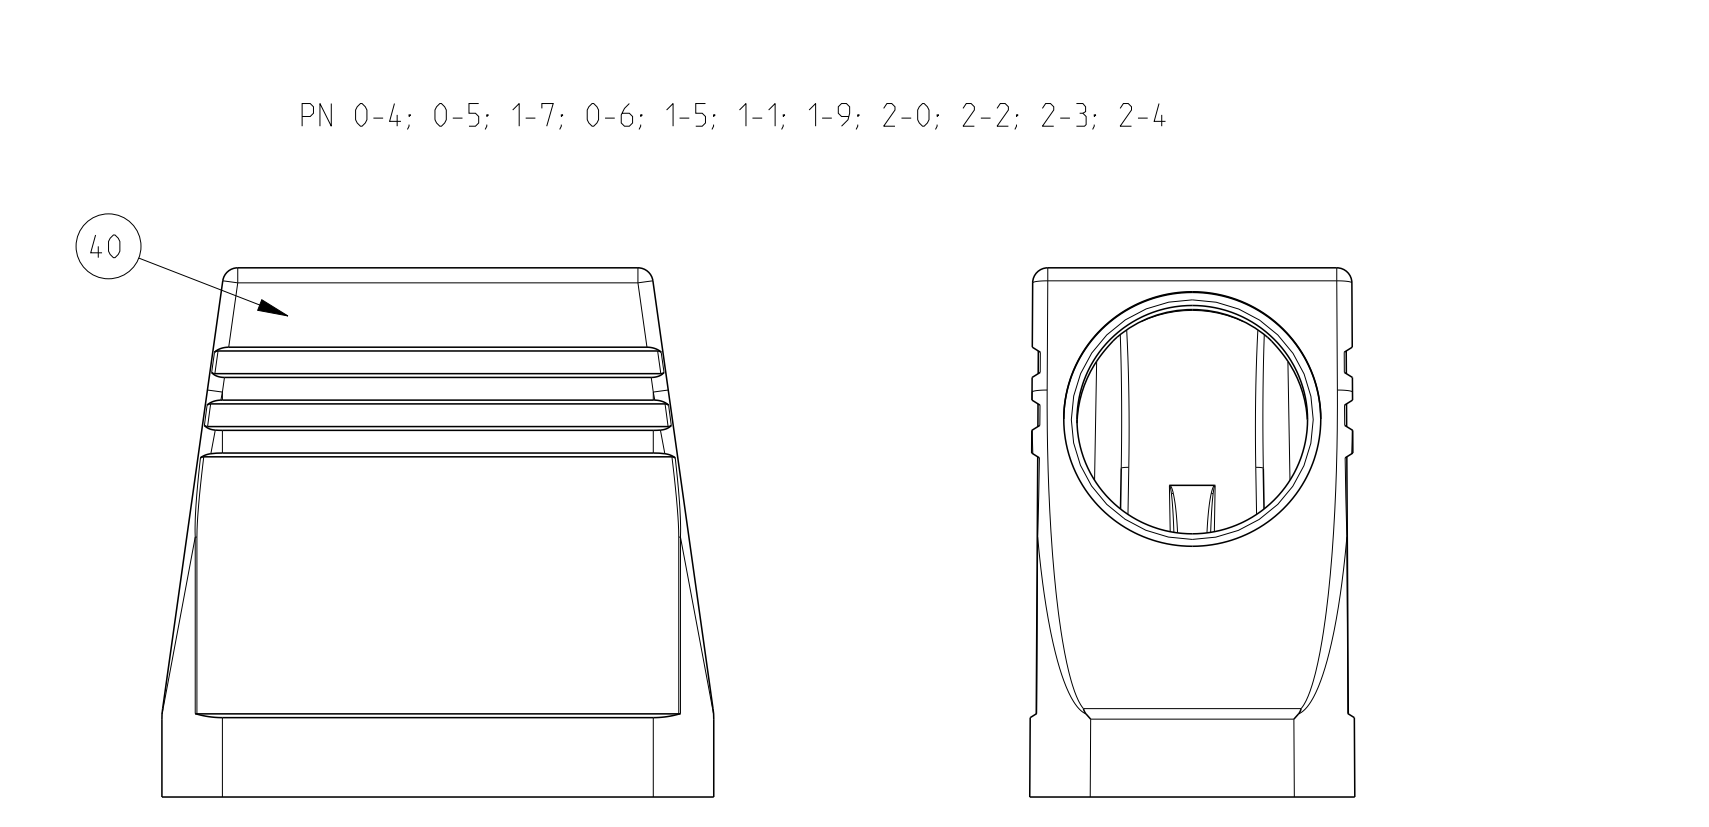

NOTES:
 1 PACKAGING QUANTITY 5 PIECES
 2 SPECIAL PACKAGING QUANTITY 50 PIECES
 3 VARNISH ON THE INSIDE NOT NECESSARY

| QTY | DESCRIPTION | MATERIAL | SURFACE | COLOR | ITEM NO. | NOTES |
|-----|---------------------------------|-----------------|-----------------|----------------|----------|-----------------------|
| 1 | HD/HOOD | ALUMINIUM/ALU | | | 44 | WITHOUT LOGO/DRILLING |
| 1 | HD/HOOD | ALUMINIUM/ALU | SurTec 650 | BLANC | 43 | |
| 1 | HD/HOOD | ALUMINIUM/ALU | SurTec 650 | BLANC | 42 | |
| 1 | HD/HOOD | ALUMINIUM/ALU | | GREY RAL 7001 | 41 | WITHOUT HTS LOGO |
| 1 | HD/HOOD | ALUMINIUM/ALU | | GREY RAL 7001 | 40 | WITHOUT HTS LOGO |
| 1 | HD/HOOD | ALUMINIUM/ALU | | GREY RAL 7001 | 39 | |
| 2 | CLIP BOLT | STELL | ZINC COATED | BLUE | 38 | M5 |
| 1 | HD/HOOD | ALUMINIUM/ALU | | GREY RAL 7001 | 37 | WITHOUT HTS LOGO |
| 1 | HD/HOOD | ALUMINIUM/ALU | | GREY RAL 7001 | 36 | WITHOUT HTS LOGO |
| 1 | CENTRAL LOCKING CLIP POSITIONER | STELL | ZINC COATED | BLUE | 35 | |
| 1 | CENTRAL LOCKING CLIP | STELL | ZINC COATED | BLUE | 34 | |
| 1 | HD/HOOD | ALUMINIUM/ALU | | GREY RAL 7001 | 33 | |
| 1 | HD-EMV/HOOD | ALUMINIUM/ALU | SurTec 650 | BLACK RAL 9005 | 32 | |
| 1 | HD-K/HOOD | ALUMINIUM/ALU | ALUMINIUM OXIDE | BLACK RAL 9005 | 31 | |
| 1 | HD/HOOD | ALUMINIUM/ALU | | GREY RAL 7001 | 30 | WITHOUT HTS LOGO |
| 1 | HD-K/HOOD | ALUMINIUM/ALU | ALUMINIUM OXIDE | BLACK RAL 9005 | 29 | |
| 1 | SLIDE SPOOL | STELL | ZINC COATED | BLUE | 28 | |
| 1 | CLIP BOLT | STELL | ZINC COATED | BLUE | 27 | |
| 1 | PROFILE SEAL | NEOPRENE | | BLACK | 26 | |
| 1 | HD/HOOD | ALUMINIUM/ALU | | GREY RAL 7001 | 25 | |
| 2 | SLIDE SPOOL | STELL | ZINC COATED | BLUE | 24 | |
| 2 | CLIP BOLT | V2A/STAIN.STEEL | BLANK | | 23 | |
| 2 | CLIP BOLT | STELL | ZINC COATED | BLUE | 22 | |
| 2 | CLIP SPRING RIGHT | V2A/STAIN.STEEL | BLANK | | 21 | |
| 2 | CLIP SPRING RIGHT | STELL | ZINC COATED | BLUE | 20 | |
| 2 | CLIP SPRING LEFT | V2A/STAIN.STEEL | BLANK | | 19 | |
| 2 | CLIP SPRING LEFT | STELL | ZINC COATED | BLUE | 18 | |
| 4 | CLIP POSITIONER | V2A/STAIN.STEEL | BLANK | | 17 | |
| 2 | CLIP POSITIONER | STELL | ZINC COATED | BLUE | 16 | |
| 2 | LOCKING CLIP | V2A/STAIN.STEEL | BLANK | | 15 | |
| 4 | LOCKING CLIP | STELL | ZINC COATED | BLUE | 14 | |
| 4 | CLIP BOLT | V2A/STAIN.STEEL | BLANK | | 13 | |
| 1 | HD-K/HOOD | ALUMINIUM/ALU | ALUMINIUM OXIDE | BLACK RAL 9005 | 12 | |
| 1 | HD/HOOD | ALUMINIUM/ALU | | GREY RAL 7001 | 11 | |
| 1 | HD/HOOD | ALUMINIUM/ALU | | GREY RAL 7001 | 10 | |
| 1 | HD/HOOD | ALUMINIUM/ALU | | GREY RAL 7001 | 9 | |
| 1 | HD-K/HOOD | ALUMINIUM/ALU | ALUMINIUM OXIDE | BLACK RAL 9005 | 8 | |
| 1 | HD/HOOD | ALUMINIUM/ALU | | GREY RAL 7001 | 7 | WITHOUT HTS LOGO |
| 1 | HD/HOOD | ALUMINIUM/ALU | | GREY RAL 7001 | 6 | WITHOUT HTS LOGO |
| 1 | HD/HOOD | ALUMINIUM/ALU | | GREY RAL 7001 | 5 | |
| 1 | HD/HOOD | ALUMINIUM/ALU | | GREY RAL 7001 | 4 | |
| 1 | HD-K/HOOD | ALUMINIUM/ALU | ALUMINIUM OXIDE | BLACK RAL 9005 | 3 | |
| 1 | HD/HOOD | ALUMINIUM/ALU | | GREY RAL 7001 | 2 | |
| 1 | HD/HOOD | ALUMINIUM/ALU | | GREY RAL 7001 | 1 | |