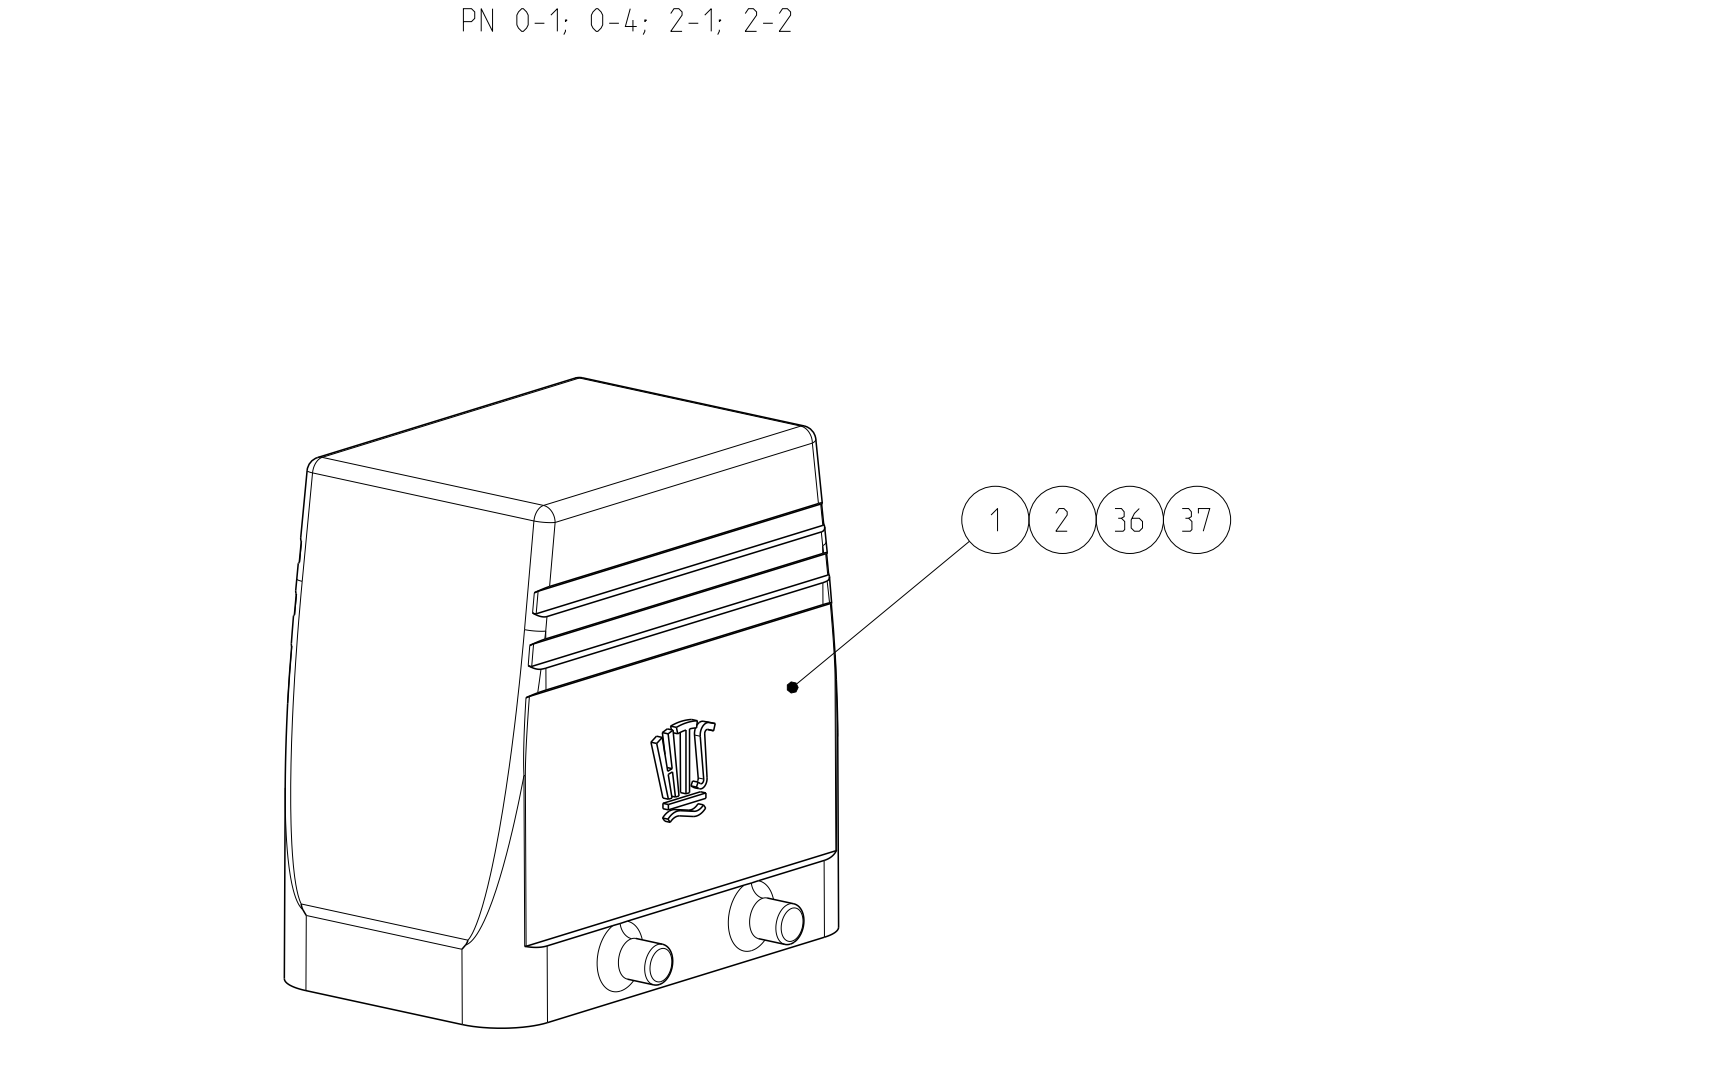

NOTES:
 1 PACKAGING QUANTITY 5 PIECES
 2 SPECIAL PACKAGING QUANTITY 50 PIECES
 3 VARNISH ON THE INSIDE NOT NECESSARY

| QTY | DESCRIPTION | MATERIAL | SURFACE | COLOR | ITEM NO. | NOTES |
|-----|---------------------------------|-----------------|-----------------|----------------|----------|-----------------------|
| 1 | HD/HOOD | ALUMINIUM/ALU | | | 44 | WITHOUT LOGO/DRILLING |
| 1 | HD/HOOD | ALUMINIUM/ALU | SurTec 650 | BLANC | 43 | |
| 1 | HD/HOOD | ALUMINIUM/ALU | SurTec 650 | BLANC | 42 | |
| 1 | HD/HOOD | ALUMINIUM/ALU | | GREY RAL 7001 | 41 | WITHOUT HTS LOGO |
| 1 | HD/HOOD | ALUMINIUM/ALU | | GREY RAL 7001 | 40 | WITHOUT HTS LOGO |
| 1 | HD/HOOD | ALUMINIUM/ALU | | GREY RAL 7001 | 39 | |
| 2 | CLIP BOLT | STELL | ZINC COATED | BLUE | 38 | M5 |
| 1 | HD/HOOD | ALUMINIUM/ALU | | GREY RAL 7001 | 37 | WITHOUT HTS LOGO |
| 1 | HD/HOOD | ALUMINIUM/ALU | | GREY RAL 7001 | 36 | WITHOUT HTS LOGO |
| 1 | CENTRAL LOCKING CLIP POSITIONER | STELL | ZINC COATED | BLUE | 35 | |
| 1 | CENTRAL LOCKING CLIP | STELL | ZINC COATED | BLUE | 34 | |
| 1 | HD/HOOD | ALUMINIUM/ALU | | GREY RAL 7001 | 33 | |
| 1 | HD-EMV/HOOD | ALUMINIUM/ALU | SurTec 650 | BLACK RAL 9005 | 32 | |
| 1 | HD-K/HOOD | ALUMINIUM/ALU | ALUMINIUM OXIDE | BLACK RAL 9005 | 31 | |
| 1 | HD/HOOD | ALUMINIUM/ALU | | GREY RAL 7001 | 30 | WITHOUT HTS LOGO |
| 1 | HD-K/HOOD | ALUMINIUM/ALU | ALUMINIUM OXIDE | BLACK RAL 9005 | 29 | |
| 1 | SLIDE SPOOL | STELL | ZINC COATED | BLUE | 28 | |
| 1 | CLIP BOLT | STELL | ZINC COATED | BLUE | 27 | |
| 1 | PROFILE SEAL | NEOPRENE | | BLACK | 26 | |
| 1 | HD/HOOD | ALUMINIUM/ALU | | GREY RAL 7001 | 25 | |
| 2 | SLIDE SPOOL | STELL | ZINC COATED | BLUE | 24 | |
| 2 | CLIP BOLT | V2A/STAIN.STEEL | BLANK | | 23 | |
| 2 | CLIP BOLT | STELL | ZINC COATED | BLUE | 22 | |
| 2 | CLIP SPRING RIGHT | V2A/STAIN.STEEL | BLANK | | 21 | |
| 2 | CLIP SPRING RIGHT | STELL | ZINC COATED | BLUE | 20 | |
| 2 | CLIP SPRING LEFT | V2A/STAIN.STEEL | BLANK | | 19 | |
| 2 | CLIP SPRING LEFT | STELL | ZINC COATED | BLUE | 18 | |
| 4 | CLIP POSITIONER | V2A/STAIN.STEEL | BLANK | | 17 | |
| 2 | CLIP POSITIONER | STELL | ZINC COATED | BLUE | 16 | |
| 2 | LOCKING CLIP | V2A/STAIN.STEEL | BLANK | | 15 | |
| 4 | LOCKING CLIP | STELL | ZINC COATED | BLUE | 14 | |
| 4 | CLIP BOLT | V2A/STAIN.STEEL | BLANK | | 13 | |
| 1 | HD-K/HOOD | ALUMINIUM/ALU | ALUMINIUM OXIDE | BLACK RAL 9005 | 12 | |
| 1 | HD/HOOD | ALUMINIUM/ALU | | GREY RAL 7001 | 11 | |
| 1 | HD/HOOD | ALUMINIUM/ALU | | GREY RAL 7001 | 10 | |
| 1 | HD/HOOD | ALUMINIUM/ALU | | GREY RAL 7001 | 9 | |
| 1 | HD-K/HOOD | ALUMINIUM/ALU | ALUMINIUM OXIDE | BLACK RAL 9005 | 8 | |
| 1 | HD/HOOD | ALUMINIUM/ALU | | GREY RAL 7001 | 7 | WITHOUT HTS LOGO |
| 1 | HD/HOOD | ALUMINIUM/ALU | | GREY RAL 7001 | 6 | WITHOUT HTS LOGO |
| 1 | HD/HOOD | ALUMINIUM/ALU | | GREY RAL 7001 | 5 | |
| 1 | HD/HOOD | ALUMINIUM/ALU | | GREY RAL 7001 | 4 | |
| 1 | HD-K/HOOD | ALUMINIUM/ALU | ALUMINIUM OXIDE | BLACK RAL 9005 | 3 | |
| 1 | HD/HOOD | ALUMINIUM/ALU | | GREY RAL 7001 | 2 | |
| 1 | HD/HOOD | ALUMINIUM/ALU | | GREY RAL 7001 | 1 | |