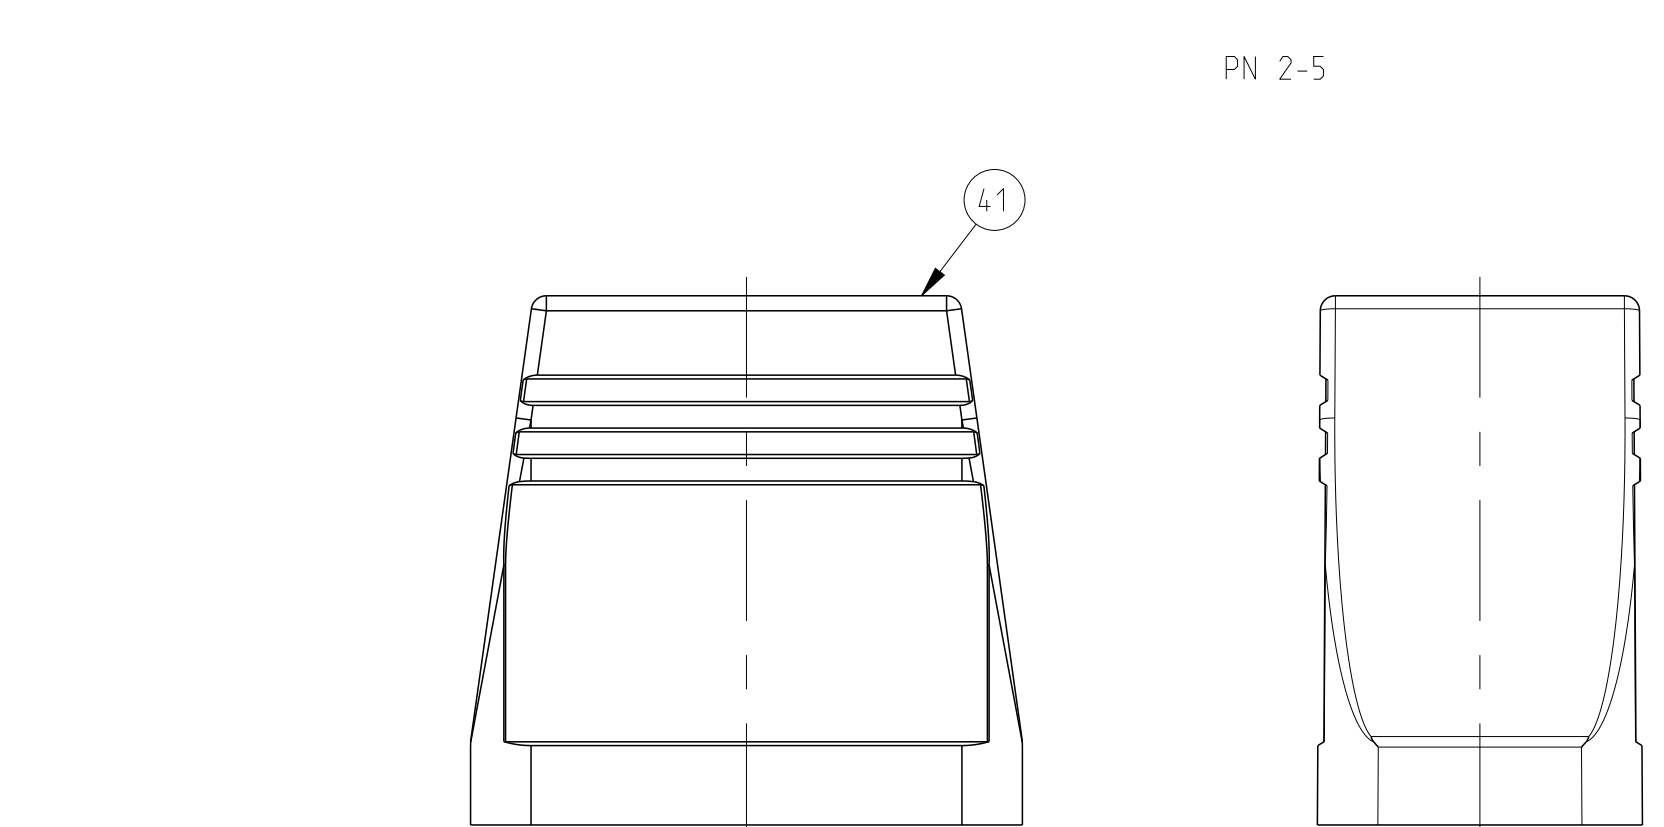

NOTES:
 1 PACKAGING QUANTITY 5 PIECES
 2 SPECIAL PACKAGING QUANTITY 50 PIECES
 3 VARNISH ON THE INSIDE NOT NECESSARY

| QTY | DESCRIPTION | MATERIAL | SURFACE | COLOR | ITEM NO. | NOTES |
|-----|---------------------------------|-----------------|-----------------|----------------|----------|-----------------------|
| 1 | HD/HOOD | ALUMINIUM/ALU | | | 44 | WITHOUT LOGO/DRILLING |
| 1 | HD/HOOD | ALUMINIUM/ALU | SurTec 650 | BLANC | 43 | |
| 1 | HD/HOOD | ALUMINIUM/ALU | SurTec 650 | BLANC | 42 | |
| 1 | HD/HOOD | ALUMINIUM/ALU | | GREY RAL 7001 | 41 | WITHOUT HTS LOGO |
| 1 | HD/HOOD | ALUMINIUM/ALU | | GREY RAL 7001 | 40 | WITHOUT HTS LOGO |
| 1 | HD/HOOD | ALUMINIUM/ALU | | GREY RAL 7001 | 39 | |
| 2 | CLIP BOLT | STELL | ZINC COATED | BLUE | 38 | M5 |
| 1 | HD/HOOD | ALUMINIUM/ALU | | GREY RAL 7001 | 37 | WITHOUT HTS LOGO |
| 1 | HD/HOOD | ALUMINIUM/ALU | | GREY RAL 7001 | 36 | WITHOUT HTS LOGO |
| 1 | CENTRAL LOCKING CLIP POSITIONER | STELL | ZINC COATED | BLUE | 35 | |
| 1 | CENTRAL LOCKING CLIP | STELL | ZINC COATED | BLUE | 34 | |
| 1 | HD/HOOD | ALUMINIUM/ALU | | GREY RAL 7001 | 33 | |
| 1 | HD-EMV/HOOD | ALUMINIUM/ALU | SurTec 650 | BLACK RAL 9005 | 32 | |
| 1 | HD-K/HOOD | ALUMINIUM/ALU | ALUMINIUM OXIDE | BLACK RAL 9005 | 31 | |
| 1 | HD/HOOD | ALUMINIUM/ALU | | GREY RAL 7001 | 30 | WITHOUT HTS LOGO |
| 1 | HD-K/HOOD | ALUMINIUM/ALU | ALUMINIUM OXIDE | BLACK RAL 9005 | 29 | |
| 1 | SLIDE SPOOL | STELL | ZINC COATED | BLUE | 28 | |
| 1 | CLIP BOLT | STELL | ZINC COATED | BLUE | 27 | |
| 1 | PROFILE SEAL | NEOPRENE | | BLACK | 26 | |
| 1 | HD/HOOD | ALUMINIUM/ALU | | GREY RAL 7001 | 25 | |
| 2 | SLIDE SPOOL | STELL | ZINC COATED | BLUE | 24 | |
| 2 | CLIP BOLT | V2A/STAIN.STEEL | BLANK | | 23 | |
| 2 | CLIP BOLT | STELL | ZINC COATED | BLUE | 22 | |
| 2 | CLIP SPRING RIGHT | V2A/STAIN.STEEL | BLANK | | 21 | |
| 2 | CLIP SPRING RIGHT | STELL | ZINC COATED | BLUE | 20 | |
| 2 | CLIP SPRING LEFT | V2A/STAIN.STEEL | BLANK | | 19 | |
| 2 | CLIP SPRING LEFT | STELL | ZINC COATED | BLUE | 18 | |
| 4 | CLIP POSITIONER | V2A/STAIN.STEEL | BLANK | | 17 | |
| 2 | CLIP POSITIONER | STELL | ZINC COATED | BLUE | 16 | |
| 2 | LOCKING CLIP | V2A/STAIN.STEEL | BLANK | | 15 | |
| 4 | LOCKING CLIP | STELL | ZINC COATED | BLUE | 14 | |
| 4 | CLIP BOLT | V2A/STAIN.STEEL | BLANK | | 13 | |
| 1 | HD-K/HOOD | ALUMINIUM/ALU | ALUMINIUM OXIDE | BLACK RAL 9005 | 12 | |
| 1 | HD/HOOD | ALUMINIUM/ALU | | GREY RAL 7001 | 11 | |
| 1 | HD/HOOD | ALUMINIUM/ALU | | GREY RAL 7001 | 10 | |
| 1 | HD/HOOD | ALUMINIUM/ALU | | GREY RAL 7001 | 9 | |
| 1 | HD-K/HOOD | ALUMINIUM/ALU | ALUMINIUM OXIDE | BLACK RAL 9005 | 8 | |
| 1 | HD/HOOD | ALUMINIUM/ALU | | GREY RAL 7001 | 7 | WITHOUT HTS LOGO |
| 1 | HD/HOOD | ALUMINIUM/ALU | | GREY RAL 7001 | 6 | WITHOUT HTS LOGO |
| 1 | HD/HOOD | ALUMINIUM/ALU | | GREY RAL 7001 | 5 | |
| 1 | HD/HOOD | ALUMINIUM/ALU | | GREY RAL 7001 | 4 | |
| 1 | HD-K/HOOD | ALUMINIUM/ALU | ALUMINIUM OXIDE | BLACK RAL 9005 | 3 | |
| 1 | HD/HOOD | ALUMINIUM/ALU | | GREY RAL 7001 | 2 | |
| 1 | HD/HOOD | ALUMINIUM/ALU | | GREY RAL 7001 | 1 | |