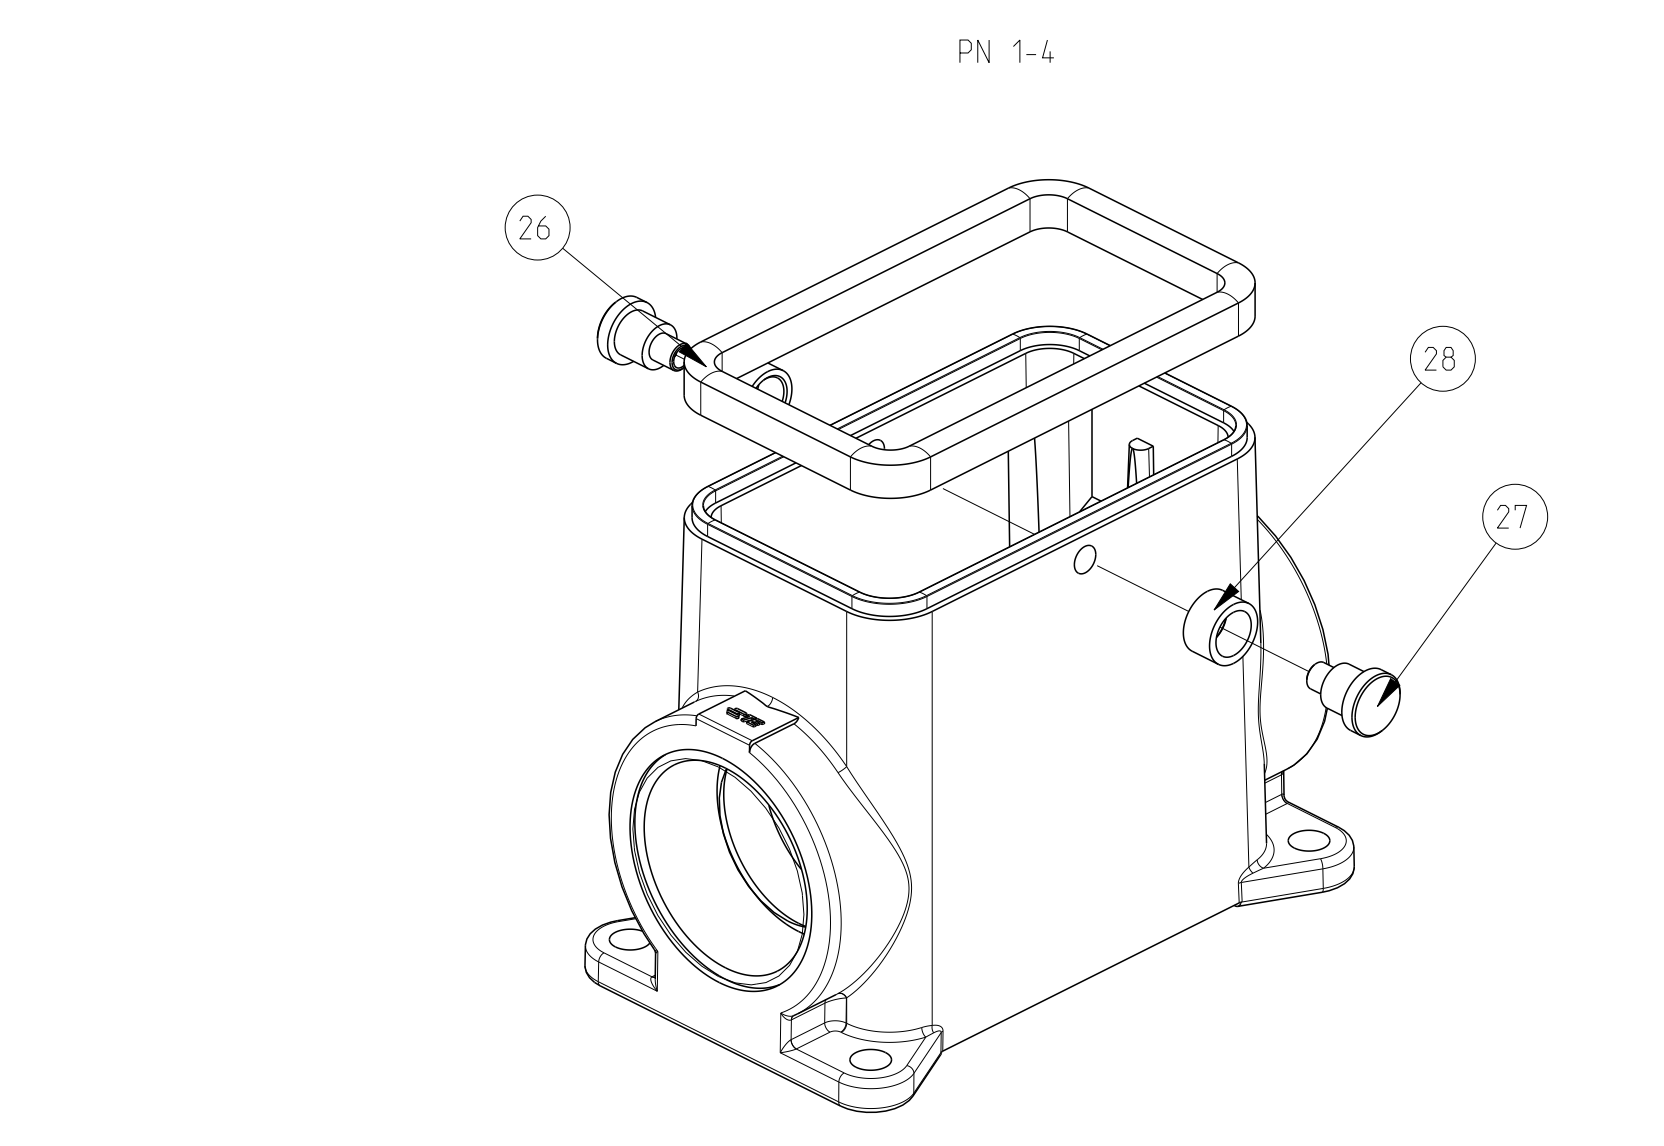

NOTES:
 1 PACKAGING QUANTITY 5 PIECES
 2 SPECIAL PACKAGING QUANTITY 50 PIECES
 3 VARNISH ON THE INSIDE NOT NECESSARY

| QTY | DESCRIPTION | MATERIAL | SURFACE | COLOR | ITEM NO. | NOTES |
|-----|---------------------------------|-----------------|-----------------|----------------|----------|-----------------------|
| 1 | HD/HOOD | ALUMINIUM/ALU | | | 44 | WITHOUT LOGO/DRILLING |
| 1 | HD/HOOD | ALUMINIUM/ALU | SurTec 650 | BLANC | 43 | |
| 1 | HD/HOOD | ALUMINIUM/ALU | SurTec 650 | BLANC | 42 | |
| 1 | HD/HOOD | ALUMINIUM/ALU | | GREY RAL 7001 | 41 | WITHOUT HTS LOGO |
| 1 | HD/HOOD | ALUMINIUM/ALU | | GREY RAL 7001 | 40 | WITHOUT HTS LOGO |
| 1 | HD/HOOD | ALUMINIUM/ALU | | GREY RAL 7001 | 39 | |
| 2 | CLIP BOLT | STELL | ZINC COATED | BLUE | 38 | M5 |
| 1 | HD/HOOD | ALUMINIUM/ALU | | GREY RAL 7001 | 37 | WITHOUT HTS LOGO |
| 1 | HD/HOOD | ALUMINIUM/ALU | | GREY RAL 7001 | 36 | WITHOUT HTS LOGO |
| 1 | CENTRAL LOCKING CLIP POSITIONER | STELL | ZINC COATED | BLUE | 35 | |
| 1 | CENTRAL LOCKING CLIP | STELL | ZINC COATED | BLUE | 34 | |
| 1 | HD/HOOD | ALUMINIUM/ALU | | GREY RAL 7001 | 33 | |
| 1 | HD-EMV/HOOD | ALUMINIUM/ALU | SurTec 650 | BLACK RAL 9005 | 32 | |
| 1 | HD-K/HOOD | ALUMINIUM/ALU | ALUMINIUM OXIDE | BLACK RAL 9005 | 31 | |
| 1 | HD/HOOD | ALUMINIUM/ALU | | GREY RAL 7001 | 30 | WITHOUT HTS LOGO |
| 1 | HD-K/HOOD | ALUMINIUM/ALU | ALUMINIUM OXIDE | BLACK RAL 9005 | 29 | |
| 1 | SLIDE SPOOL | STELL | ZINC COATED | BLUE | 28 | |
| 1 | CLIP BOLT | STELL | ZINC COATED | BLUE | 27 | |
| 1 | PROFILE SEAL | NEOPRENE | | BLACK | 26 | |
| 1 | HD/HOOD | ALUMINIUM/ALU | | GREY RAL 7001 | 25 | |
| 2 | SLIDE SPOOL | STELL | ZINC COATED | BLUE | 24 | |
| 2 | CLIP BOLT | V2A/STAIN.STEEL | BLANK | | 23 | |
| 2 | CLIP BOLT | STELL | ZINC COATED | BLUE | 22 | |
| 2 | CLIP SPRING RIGHT | V2A/STAIN.STEEL | BLANK | | 21 | |
| 2 | CLIP SPRING RIGHT | STELL | ZINC COATED | BLUE | 20 | |
| 2 | CLIP SPRING LEFT | V2A/STAIN.STEEL | BLANK | | 19 | |
| 2 | CLIP SPRING LEFT | STELL | ZINC COATED | BLUE | 18 | |
| 4 | CLIP POSITIONER | V2A/STAIN.STEEL | BLANK | | 17 | |
| 2 | CLIP POSITIONER | STELL | ZINC COATED | BLUE | 16 | |
| 2 | LOCKING CLIP | V2A/STAIN.STEEL | BLANK | | 15 | |
| 4 | LOCKING CLIP | STELL | ZINC COATED | BLUE | 14 | |
| 4 | CLIP BOLT | V2A/STAIN.STEEL | BLANK | | 13 | |
| 1 | HD-K/HOOD | ALUMINIUM/ALU | ALUMINIUM OXIDE | BLACK RAL 9005 | 12 | |
| 1 | HD/HOOD | ALUMINIUM/ALU | | GREY RAL 7001 | 11 | |
| 1 | HD/HOOD | ALUMINIUM/ALU | | GREY RAL 7001 | 10 | |
| 1 | HD/HOOD | ALUMINIUM/ALU | | GREY RAL 7001 | 9 | |
| 1 | HD-K/HOOD | ALUMINIUM/ALU | ALUMINIUM OXIDE | BLACK RAL 9005 | 8 | |
| 1 | HD/HOOD | ALUMINIUM/ALU | | GREY RAL 7001 | 7 | WITHOUT HTS LOGO |
| 1 | HD/HOOD | ALUMINIUM/ALU | | GREY RAL 7001 | 6 | WITHOUT HTS LOGO |
| 1 | HD/HOOD | ALUMINIUM/ALU | | GREY RAL 7001 | 5 | |
| 1 | HD/HOOD | ALUMINIUM/ALU | | GREY RAL 7001 | 4 | |
| 1 | HD-K/HOOD | ALUMINIUM/ALU | ALUMINIUM OXIDE | BLACK RAL 9005 | 3 | |
| 1 | HD/HOOD | ALUMINIUM/ALU | | GREY RAL 7001 | 2 | |
| 1 | HD/HOOD | ALUMINIUM/ALU | | GREY RAL 7001 | 1 | |