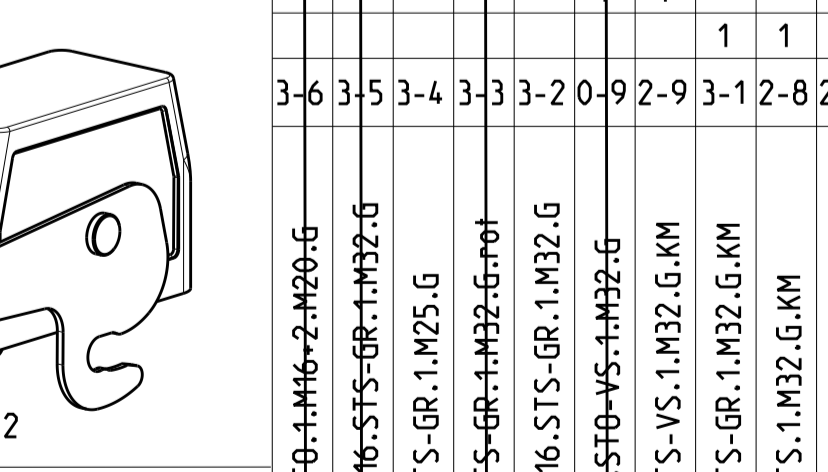

REVISIONS				
P	LTR	DESCRIPTION	DATE	APPV
B4		ECR-15-016632	28NOV2016	GCM MKO

- NOTES
- Surface: - Powder varnish grey  
 - Aluminium oxide - Varnish black  
 - Chromital TCP passivation - varnish black
  - Varnish on the inside not necessary
  - Packaging  
 Packaging quantity 5 piece in a box
  - Special Packaging