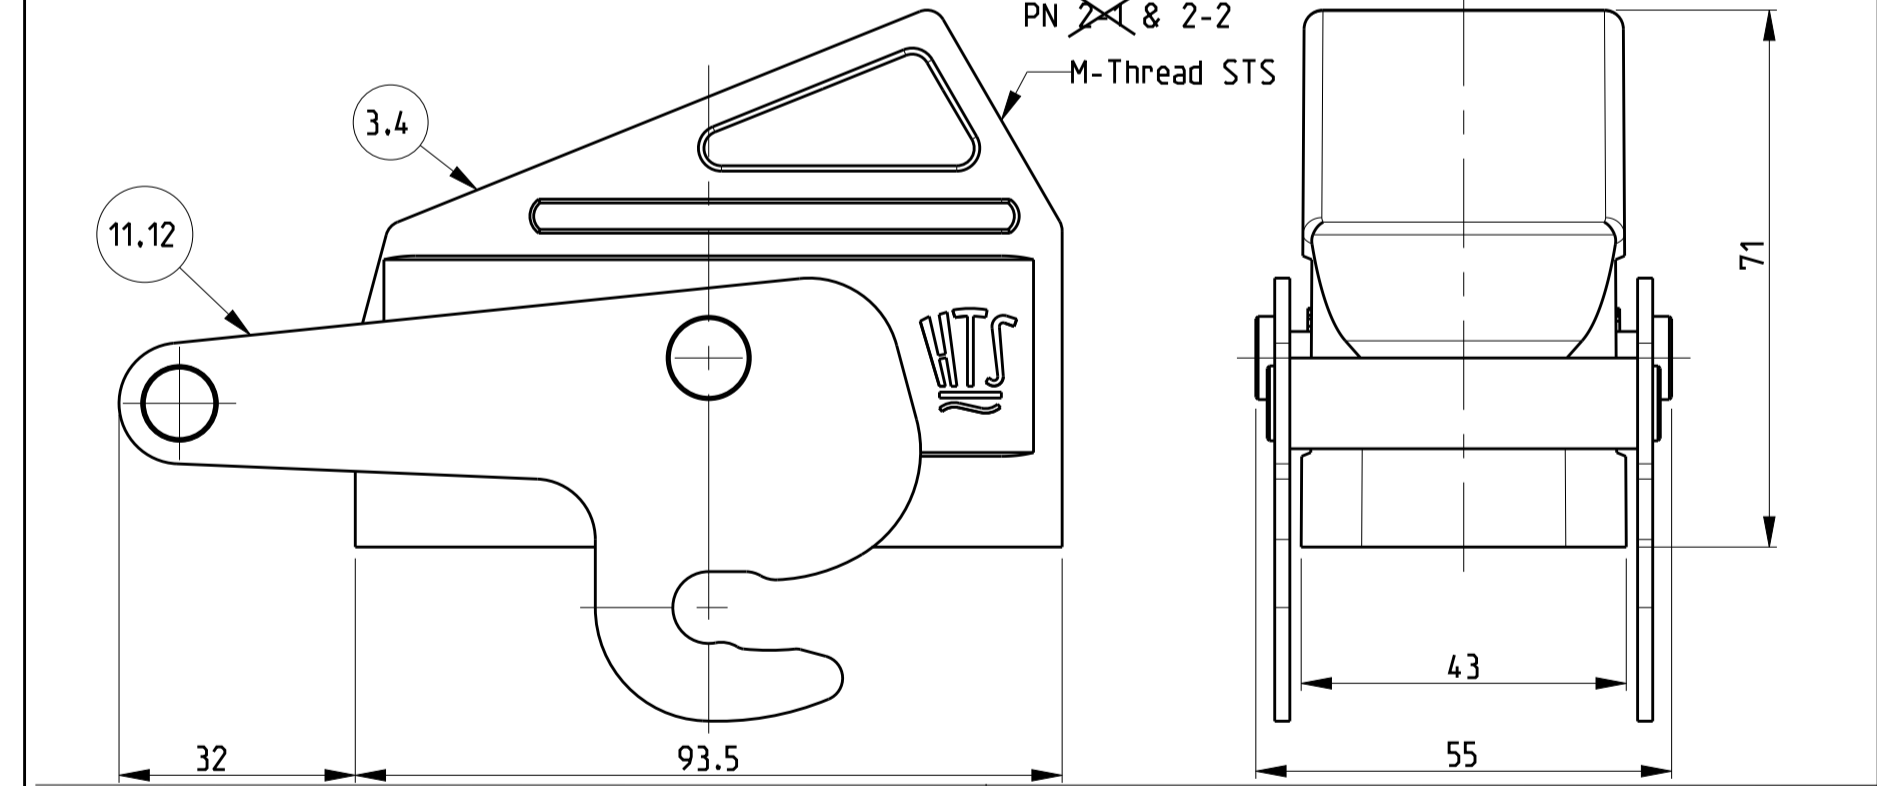

REVISIONS				
P	LTR	DESCRIPTION	DATE	APPV
B4		ECR-15-016632	28NOV2016	GCM MKO

- NOTES
- Surface: - Powder varnish grey  
 - Aluminium oxide - Varnish black  
 - Chromital TCP passivation - varnish black
  - Varnish on the inside not necessary
  - Packaging  
 Packaging quantity 5 piece in a box
  - Special Packaging