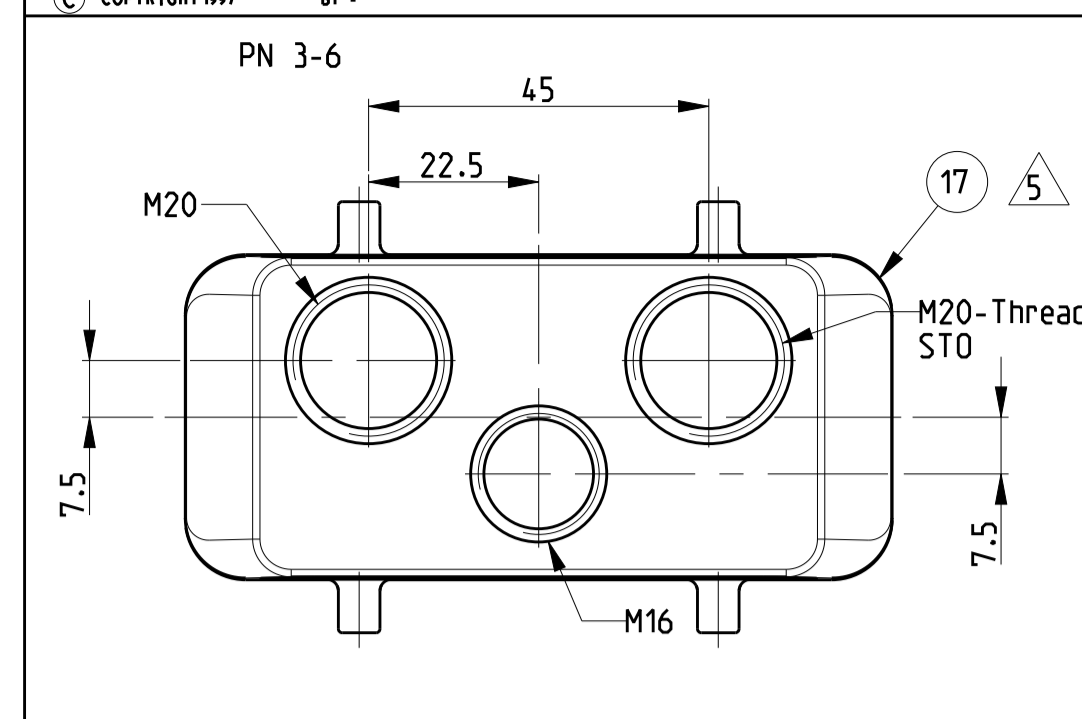

REVISIONS				
P	LTR	DESCRIPTION	DATE	APPV
B4		ECR-15-016632	28NOV2016	GCM MKO

- NOTES
- Surface: - Powder varnish grey  
 - Aluminium oxide - Varnish black  
 - Chromital TCP passivation - varnish black
  - Varnish on the inside not necessary
  - Packaging  
 Packaging quantity 5 piece in a box
  - Special Packaging