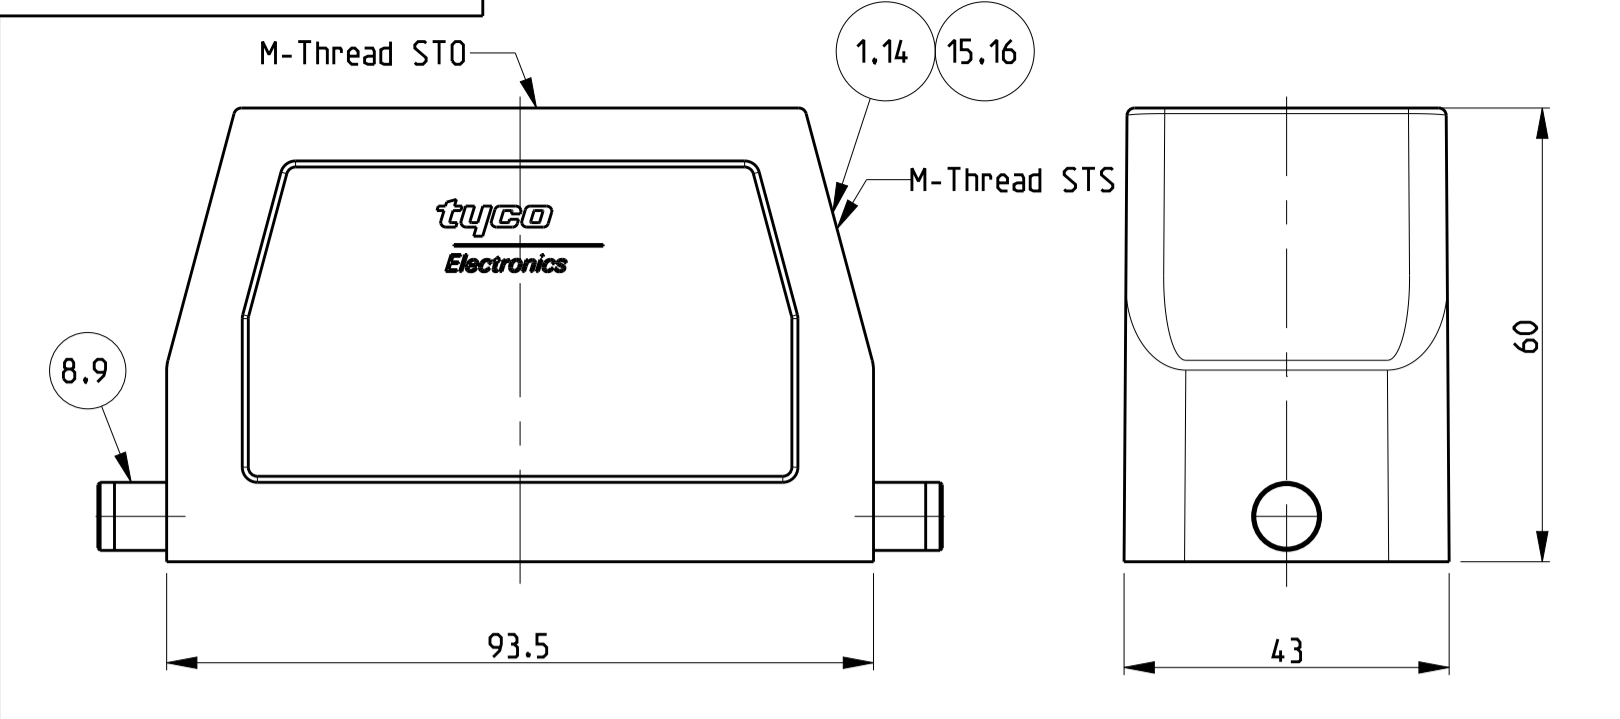

REVISIONS				
P	LTR	DESCRIPTION	DATE	APPV
B4		ECR-15-016632	28NOV2016	GCM MKO

- NOTES
- Surface: - Powder varnish grey  
 - Aluminium oxide - Varnish black  
 - Chromital TCP passivation - varnish black
  - Varnish on the inside not necessary
  - Packaging  
 Packaging quantity 5 piece in a box
  - Special Packaging