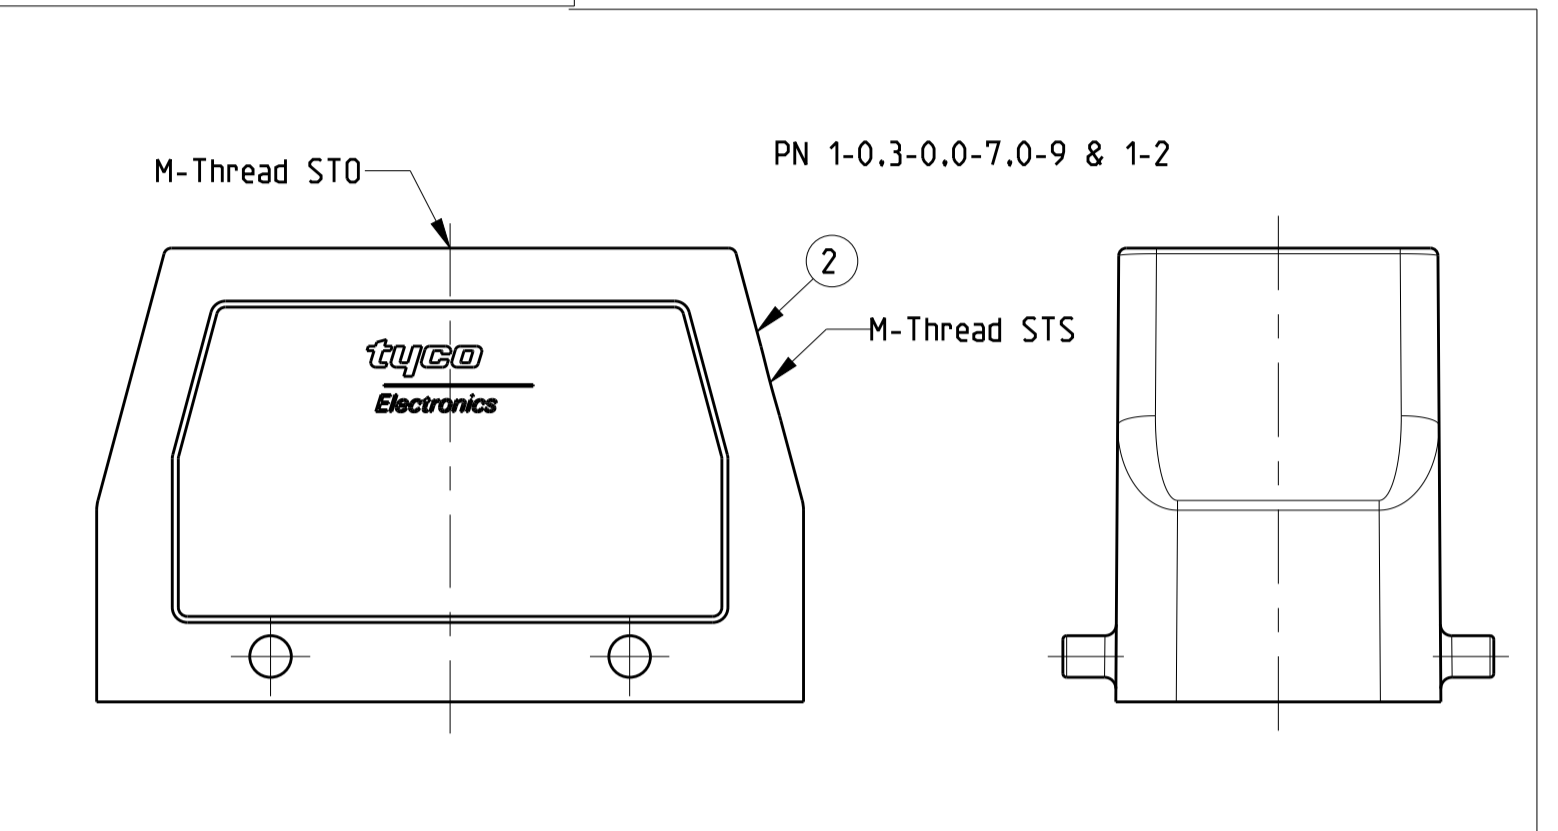

REVISIONS				
P	LTR	DESCRIPTION	DATE	APPV
B4		ECR-15-016632	28NOV2016	GCM MKO

- NOTES
- Surface: - Powder varnish grey  
 - Aluminium oxide - Varnish black  
 - Chromital TCP passivation - varnish black
  - Varnish on the inside not necessary
  - Packaging  
 Packaging quantity 5 piece in a box
  - Special Packaging

ITEM NO	DESCRIPTION	MATERIAL	SURFACE	COLOR	ITEM NO	NOTES
17	HB Hood	Aluminium		Grey	17	5
16	HB-EMV Hood	Aluminium	SEE NOTE 1	Black	16	
15	HB Hood	Aluminium		Grey	15	
14	HB Hood	Aluminium		Fire red, RAL 3000	14	
13	HB-EMV Hood	Aluminium	SEE NOTE 1	With out varnish	13	
12	ZB-Clip bolt	Stainless steel	Blank		12	
11	ZB-Clip bolt	Steel	Zinc plated	Blue	11	
10	LB-Clip bolt	Stainless steel	Blank		10	
9	LB-Clip bolt	Steel	Zinc plated	Blue	9	
8	LB-Side clip	Steel	Zinc plated	Blue	8	
7	VS-Locking Clip	Stainless steel	Blank		7	
6	VS-Locking Clip	Steel	Zinc plated	Blue	6	
5	VS-Clip bolt	Stainless steel	Blank		5	
4	HB-K Hood	Aluminium	Aluminium oxide	Black	4	
3	HB Hood	Aluminium		Grey	3	
2	HB-K Hood	Aluminium	Aluminium oxide	Black	2	
1	HB Hood	Aluminium		Grey	1	