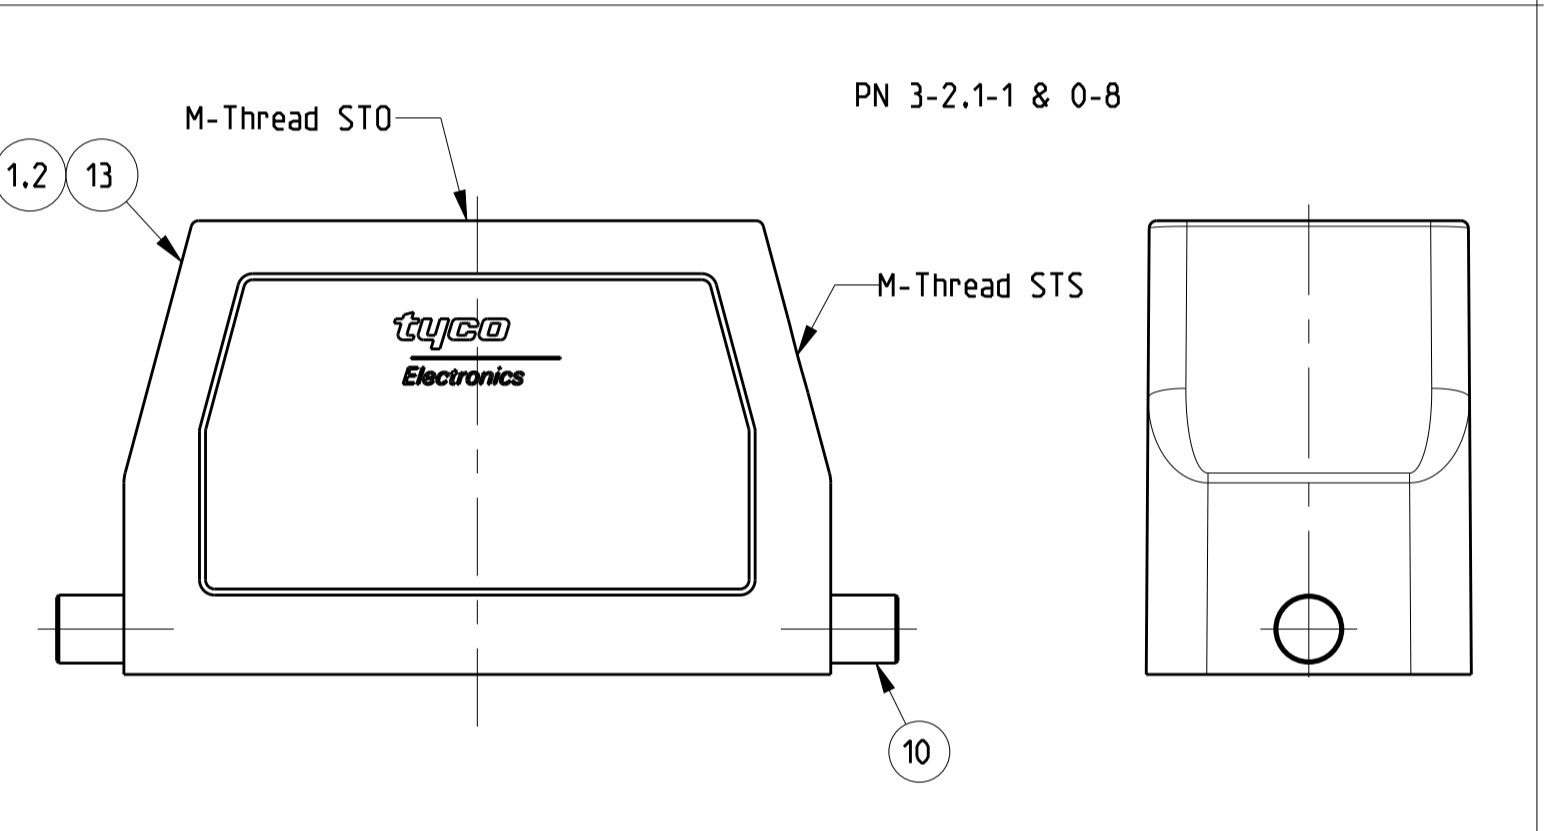

REVISIONS				
P	LTR	DESCRIPTION	DATE	APPV
B4		ECR-15-016632	28NOV2016	GCM MKO

- NOTES
- Surface: - Powder varnish grey  
 - Aluminium oxide - Varnish black  
 - Chromital TCP passivation - varnish black
  - Varnish on the inside not necessary
  - Packaging  
 Packaging quantity 5 piece in a box
  - Special Packaging