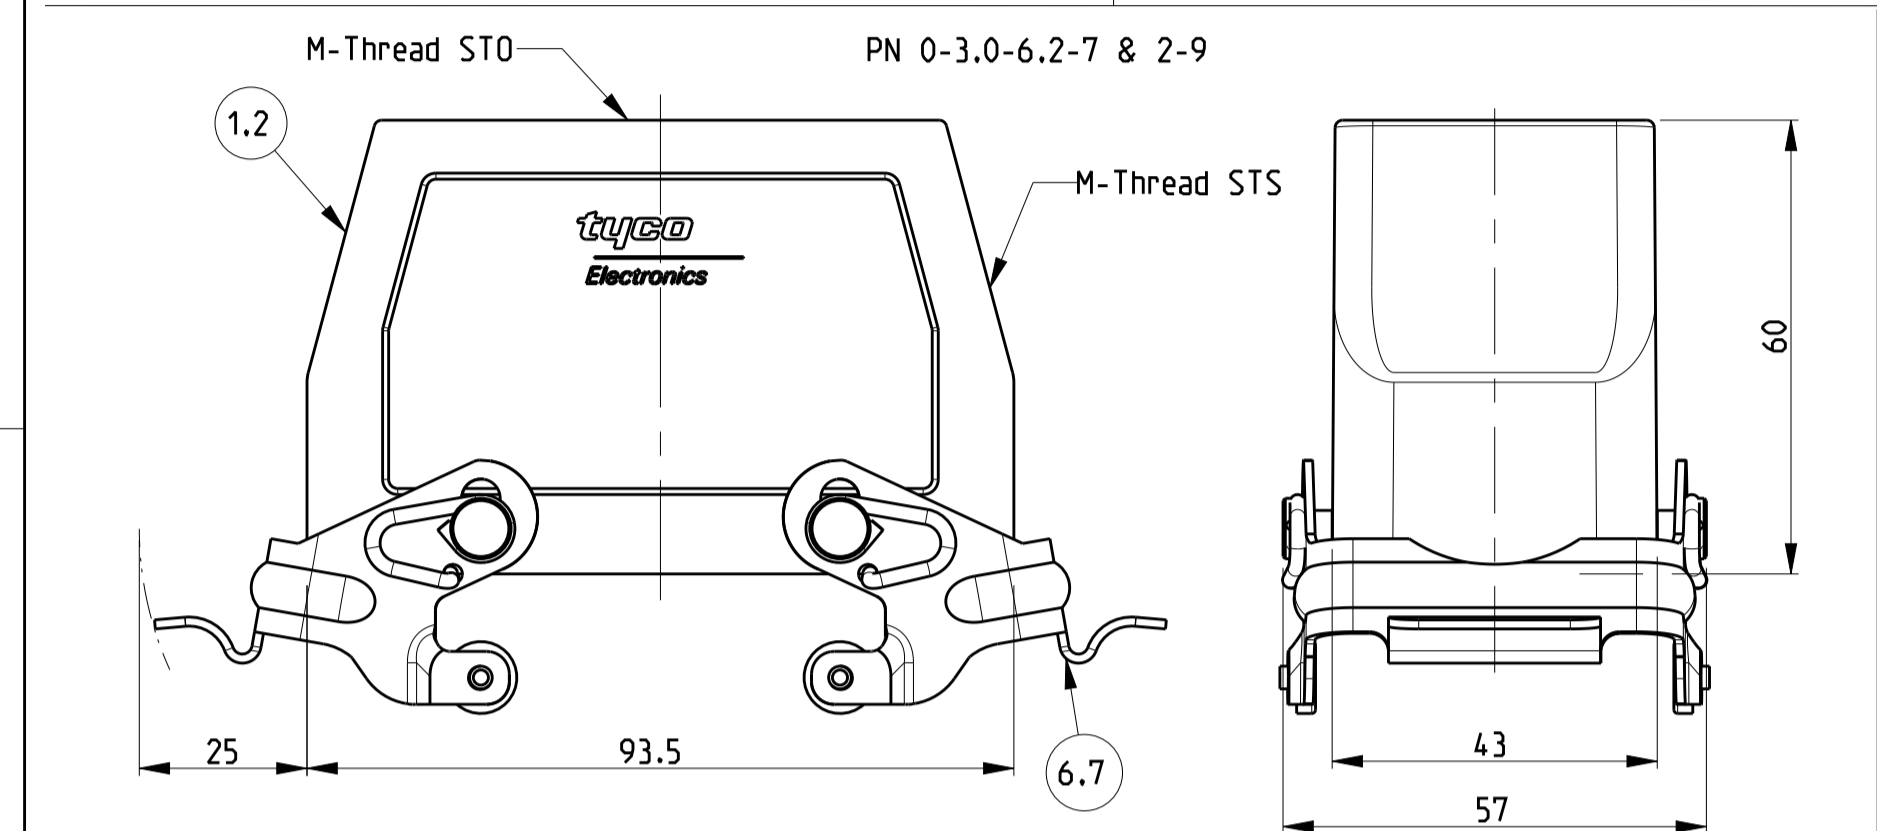

REVISIONS				
P	LTR	DESCRIPTION	DATE	APPV
B4		ECR-15-016632	28NOV2016	GCM MKO

- NOTES
- Surface: - Powder varnish grey  
 - Aluminium oxide - Varnish black  
 - Chromital TCP passivation - varnish black
  - Varnish on the inside not necessary
  - Packaging  
 Packaging quantity 5 piece in a box
  - Special Packaging