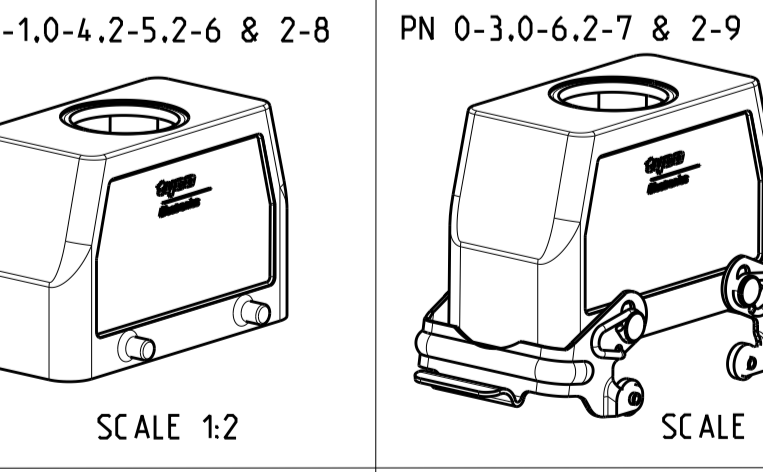

REVISIONS				
P	LTR	DESCRIPTION	DATE	APPV
B4		ECR-15-016632	28NOV2016	GCM MKO

- NOTES
- Surface: - Powder varnish grey  
 - Aluminium oxide - Varnish black  
 - Chromital TCP passivation - varnish black
  - Varnish on the inside not necessary
  - Packaging  
 Packaging quantity 5 piece in a box
  - Special Packaging