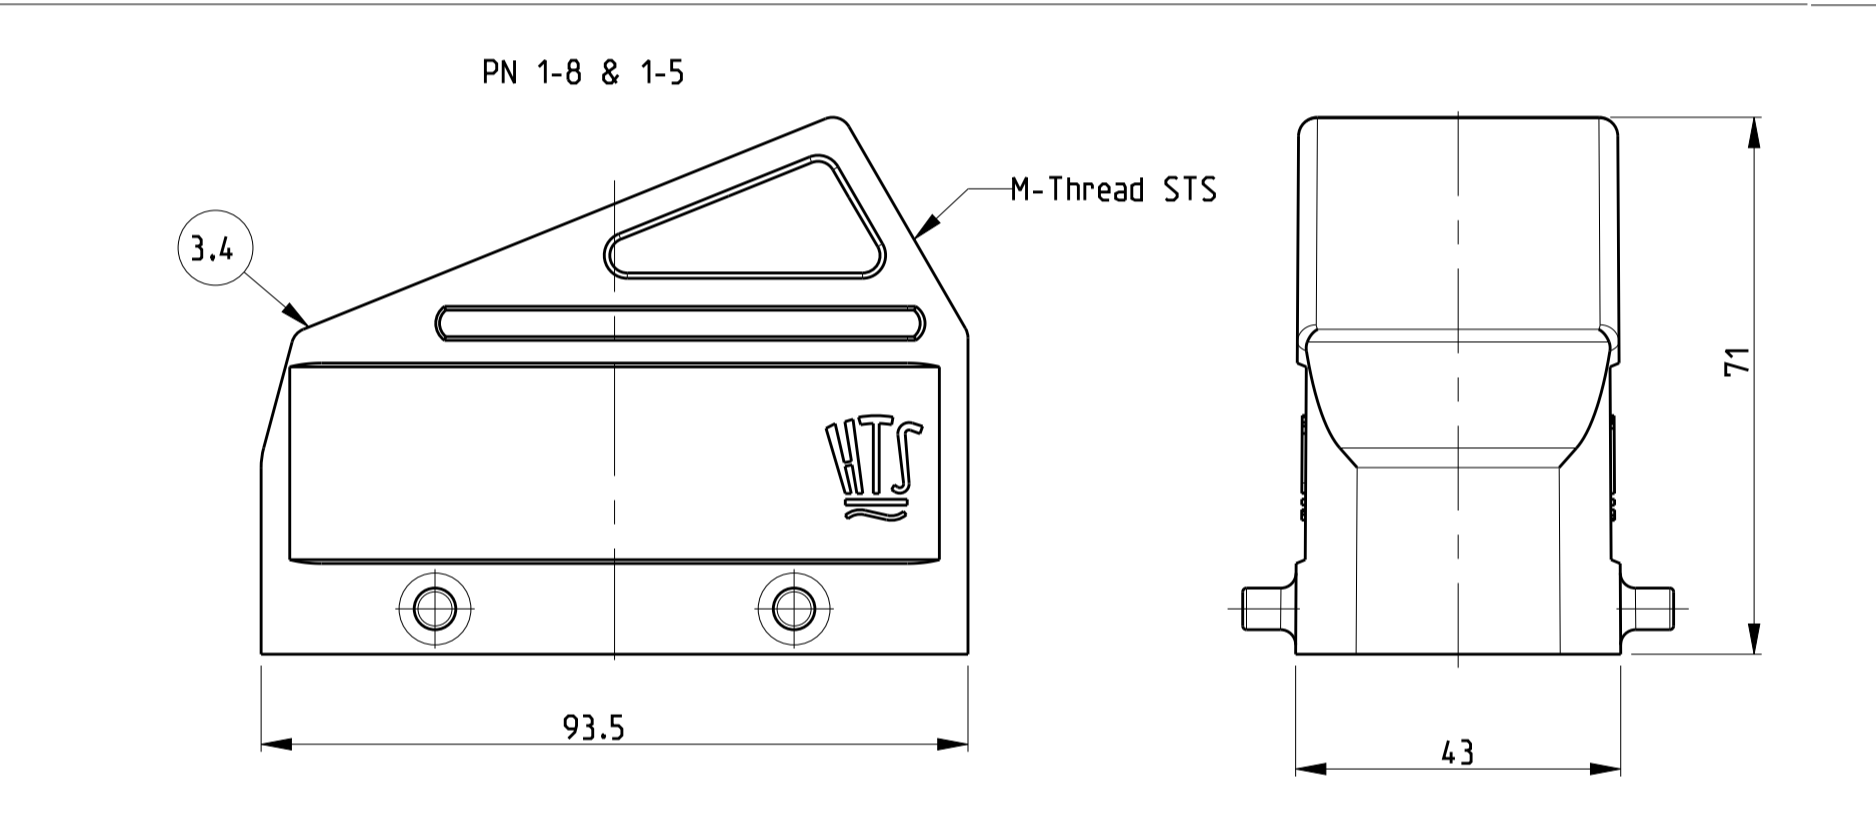

REVISIONS				
P	LTR	DESCRIPTION	DATE	APPV
B4		ECR-15-016632	28NOV2016	GCM MKO

- NOTES
- Surface: - Powder varnish grey  
 - Aluminium oxide - Varnish black  
 - Chromital TCP passivation - varnish black
  - Varnish on the inside not necessary
  - Packaging  
 Packaging quantity 5 piece in a box
  - Special Packaging