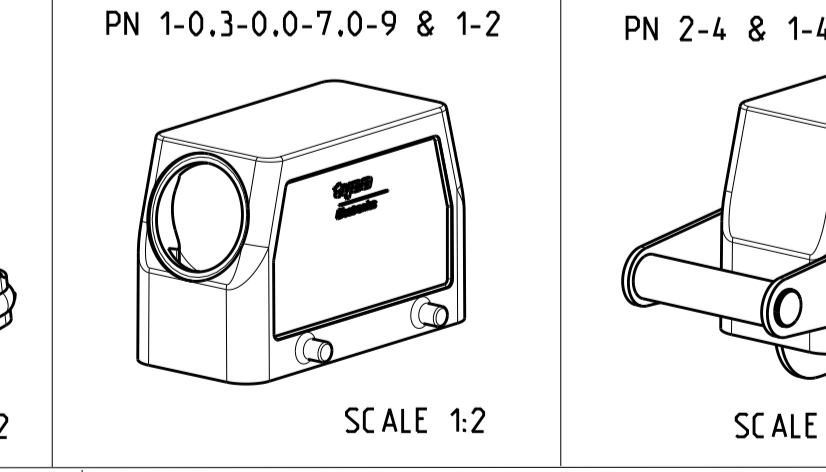

REVISIONS				
P	LTR	DESCRIPTION	DATE	APPV
B4		ECR-15-016632	28NOV2016	GCM MKO

- NOTES
- Surface: - Powder varnish grey  
 - Aluminium oxide - Varnish black  
 - Chromital TCP passivation - varnish black
  - Varnish on the inside not necessary
  - Packaging  
 Packaging quantity 5 piece in a box
  - Special Packaging