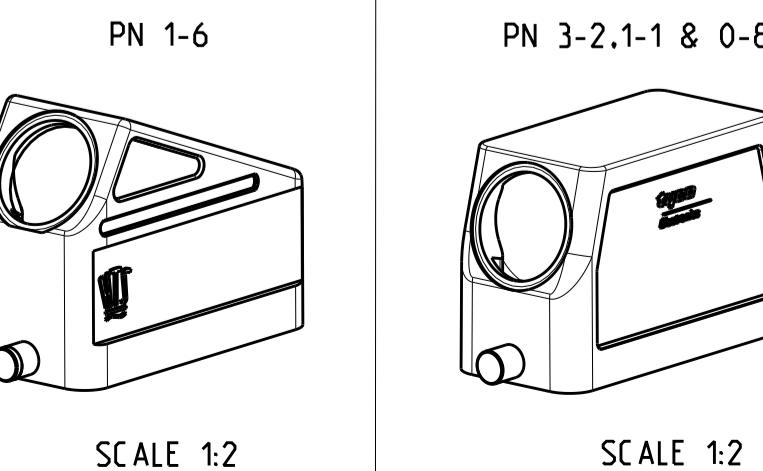

REVISIONS				
P	LTR	DESCRIPTION	DATE	APPV
B4		ECR-15-016632	28NOV2016	GCM MKO

- NOTES
- Surface: - Powder varnish grey  
 - Aluminium oxide - Varnish black  
 - Chromital TCP passivation - varnish black
  - Varnish on the inside not necessary
  - Packaging  
 Packaging quantity 5 piece in a box
  - Special Packaging

ITEM NO	DESCRIPTION	MATERIAL	SURFACE	COLOR	ITEM NO	NOTES
17	HB Hood	Aluminium		Grey	17	5
16	HB-EMV Hood	Aluminium	SEE NOTE 1	Black	16	
15	HB Hood	Aluminium		Grey	15	
14	HB Hood	Aluminium		Fire red, RAL 3000	14	
13	HB-EMV Hood	Aluminium	SEE NOTE 1	With out varnish	13	
12	ZB-Clip bolt	Stainless steel	Blank		12	
11	ZB-Clip bolt	Steel	Zinc plated	Blue	11	
10	LB-Clip bolt	Stainless steel	Blank		10	
9	LB-Clip bolt	Steel	Zinc plated	Blue	9	
8	LB-Side clip	Steel	Zinc plated	Blue	8	
7	VS-Locking Clip	Stainless steel	Blank		7	
6	VS-Locking Clip	Steel	Zinc plated	Blue	6	
5	VS-Clip bolt	Stainless steel	Blank		5	
4	HB-K Hood	Aluminium	Aluminium oxide	Black	4	
3	HB Hood	Aluminium		Grey	3	
2	HB-K Hood	Aluminium	Aluminium oxide	Black	2	
1	HB Hood	Aluminium		Grey	1	