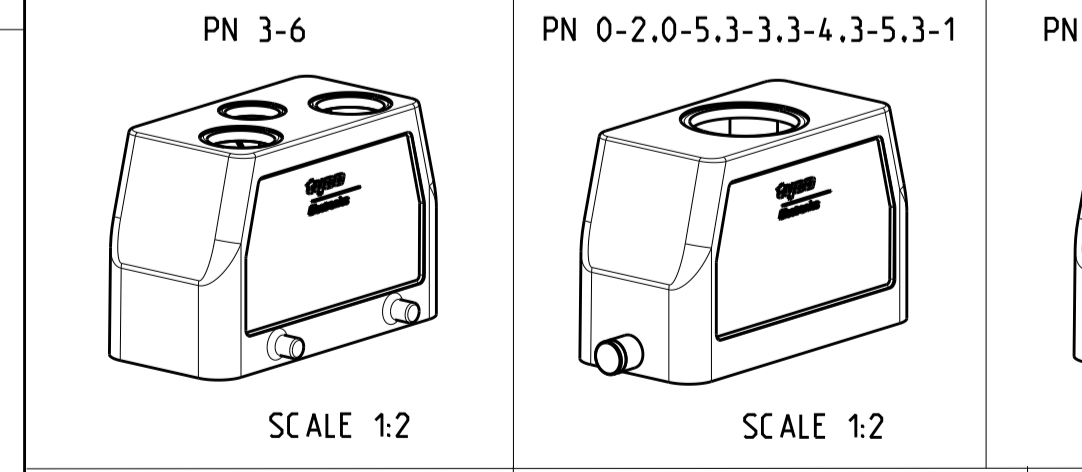

REVISIONS				
P	LTR	DESCRIPTION	DATE	APPV
B4		ECR-15-016632	28NOV2016	GCM MKO

- NOTES
- Surface: - Powder varnish grey  
 - Aluminium oxide - Varnish black  
 - Chromital TCP passivation - varnish black
  - Varnish on the inside not necessary
  - Packaging  
 Packaging quantity 5 piece in a box
  - Special Packaging

ITEM NO	DESCRIPTION	MATERIAL	SURFACE	COLOR	ITEM NO	NOTES
17	HB Hood	Aluminium		Grey	17	5
16	HB-EMV Hood	Aluminium	SEE NOTE 1	Black	16	
15	HB Hood	Aluminium		Grey	15	
14	HB Hood	Aluminium		Fire red, RAL 3000	14	
13	HB-EMV Hood	Aluminium	SEE NOTE 1	With out varnish	13	
12	ZB-Clip bolt	Stainless steel	Blank		12	
11	ZB-Clip bolt	Steel	Zinc plated	Blue	11	
10	LB-Clip bolt	Stainless steel	Blank		10	
9	LB-Clip bolt	Steel	Zinc plated	Blue	9	
8	LB-Side clip	Steel	Zinc plated	Blue	8	
7	VS-Locking Clip	Stainless steel	Blank		7	
6	VS-Locking Clip	Steel	Zinc plated	Blue	6	
5	VS-Clip bolt	Stainless steel	Blank		5	
4	HB-K Hood	Aluminium	Aluminium oxide	Black	4	
3	HB Hood	Aluminium		Grey	3	
2	HB-K Hood	Aluminium	Aluminium oxide	Black	2	
1	HB Hood	Aluminium		Grey	1	