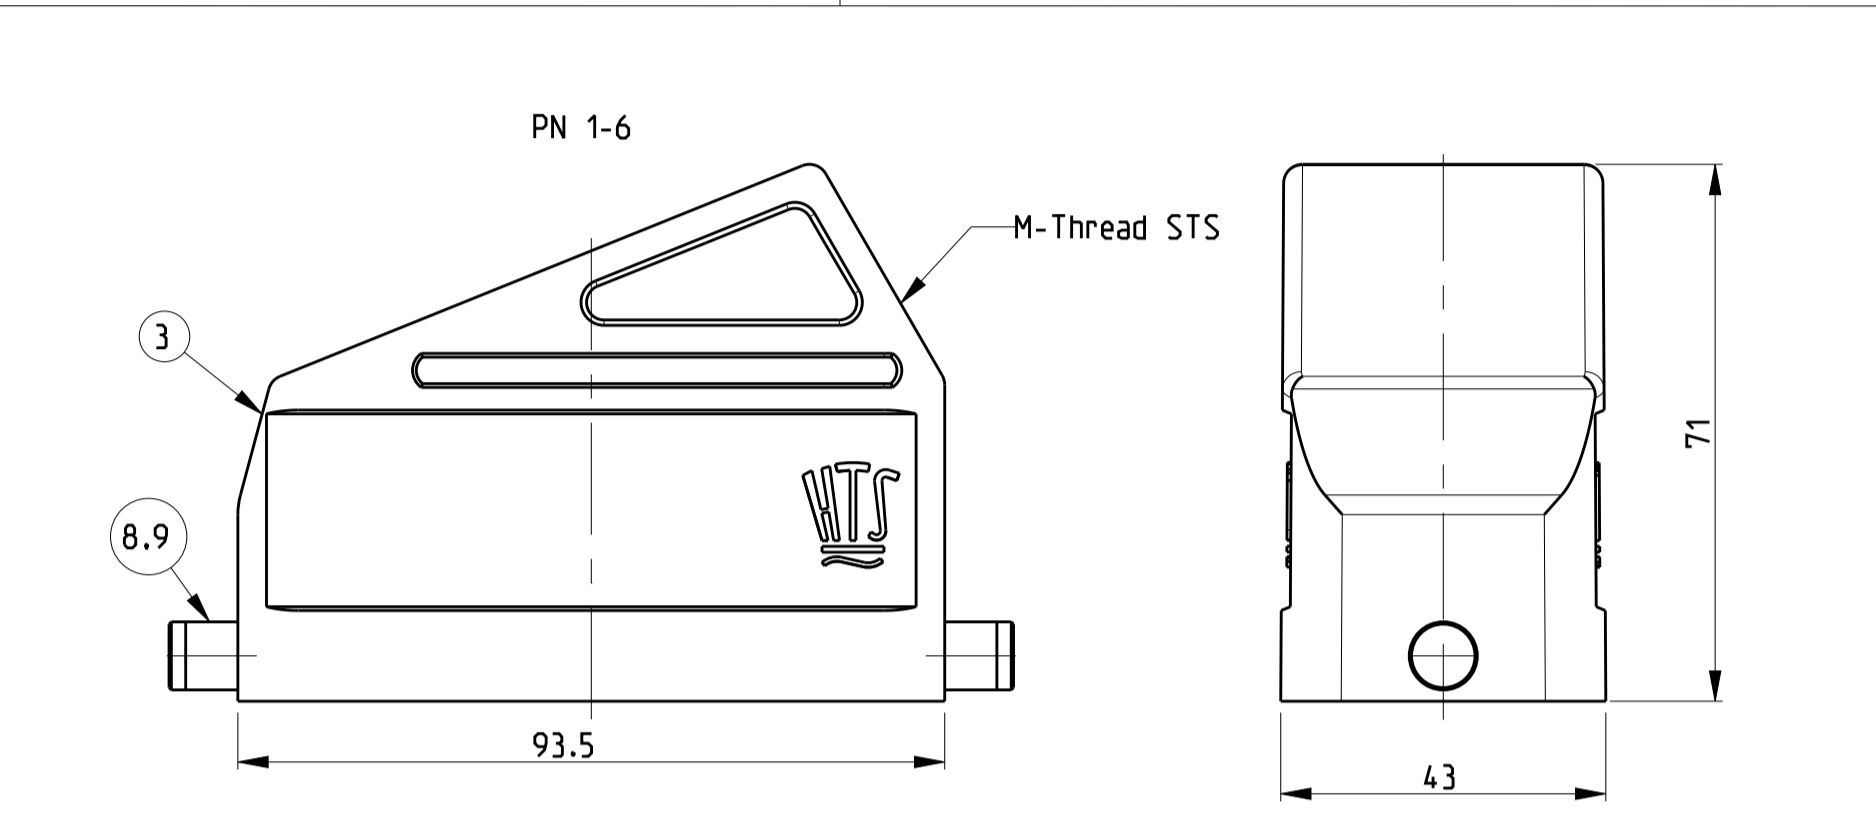

REVISIONS				
P	LTR	DESCRIPTION	DATE	APPV
B4		ECR-15-016632	28NOV2016	GCM MKO

- NOTES
- Surface: - Powder varnish grey  
 - Aluminium oxide - Varnish black  
 - Chromital TCP passivation - varnish black
  - Varnish on the inside not necessary
  - Packaging  
 Packaging quantity 5 piece in a box
  - Special Packaging