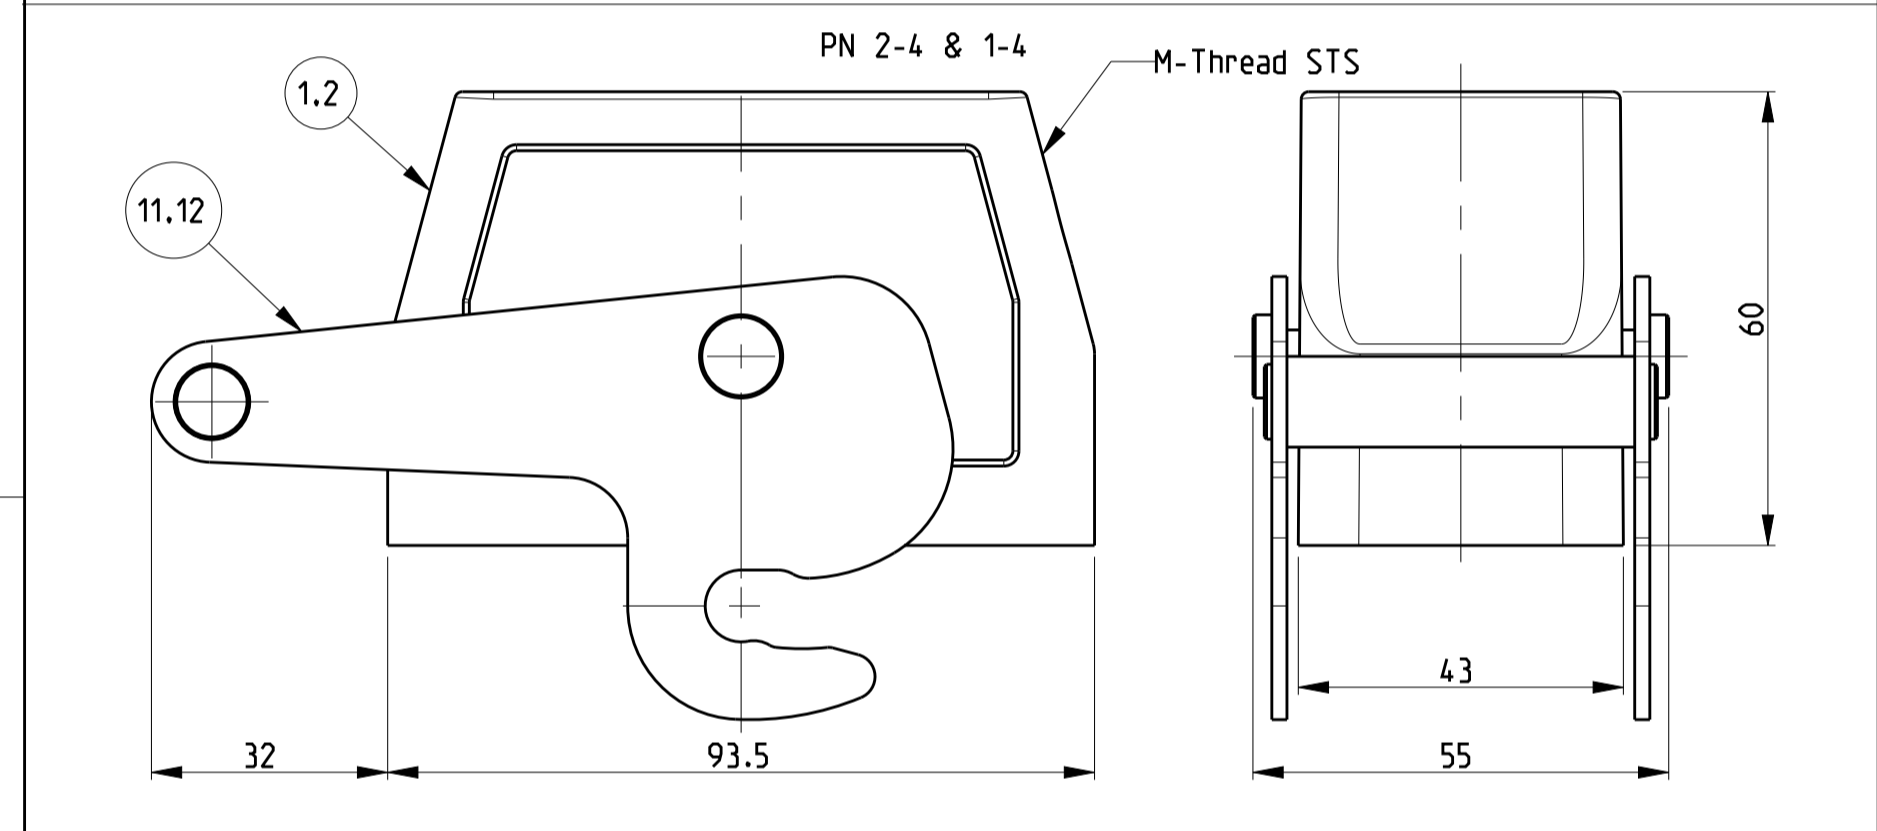

REVISIONS				
P	LTR	DESCRIPTION	DATE	APPV
B4		ECR-15-016632	28NOV2016	GCM MKO

- NOTES
- Surface: - Powder varnish grey  
 - Aluminium oxide - Varnish black  
 - Chromital TCP passivation - varnish black
  - Varnish on the inside not necessary
  - Packaging  
 Packaging quantity 5 piece in a box
  - Special Packaging