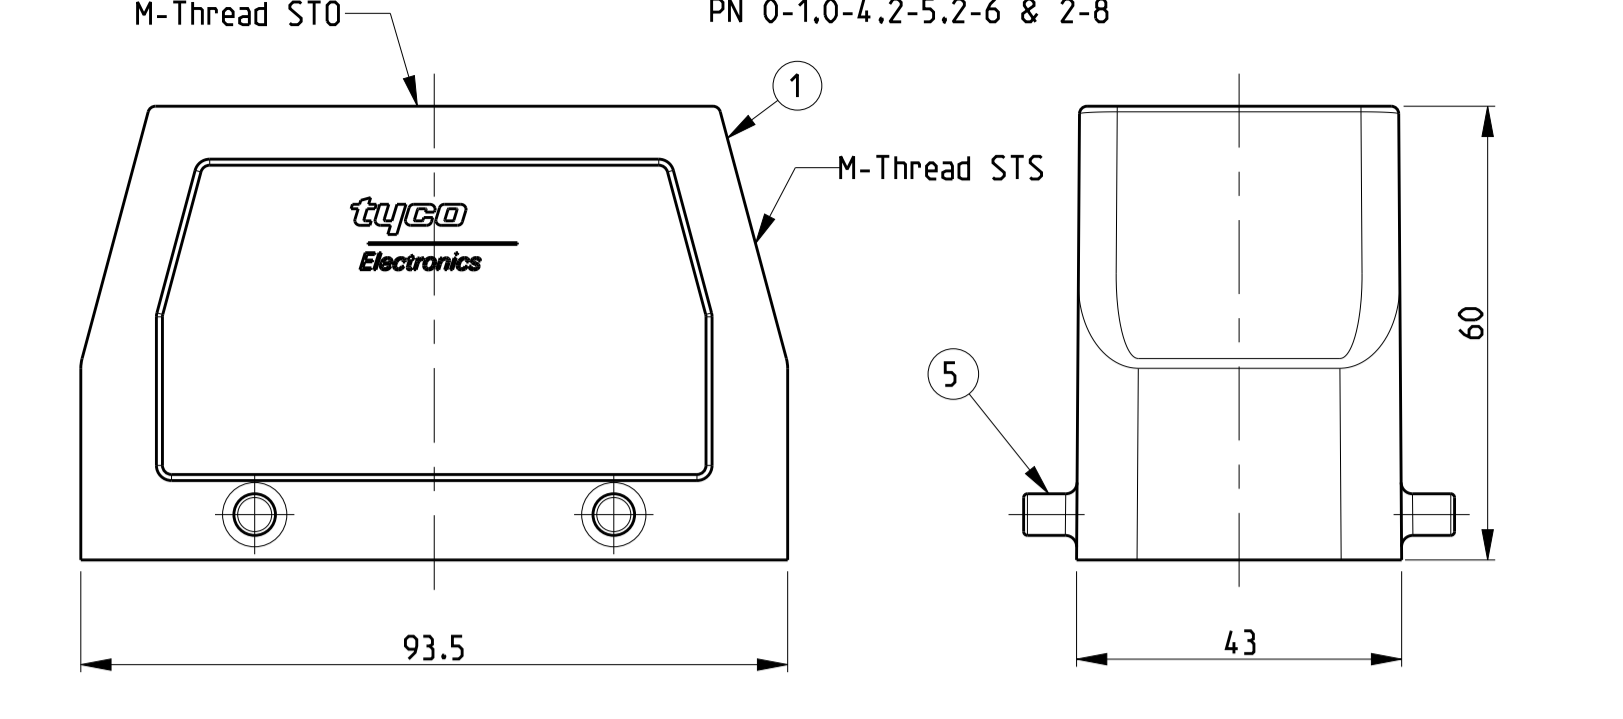

REVISIONS				
P	LTR	DESCRIPTION	DATE	APPV
B4		ECR-15-016632	28NOV2016	GCM MKO

- NOTES
- Surface: - Powder varnish grey  
 - Aluminium oxide - Varnish black  
 - Chromital TCP passivation - varnish black
  - Varnish on the inside not necessary
  - Packaging  
 Packaging quantity 5 piece in a box
  - Special Packaging