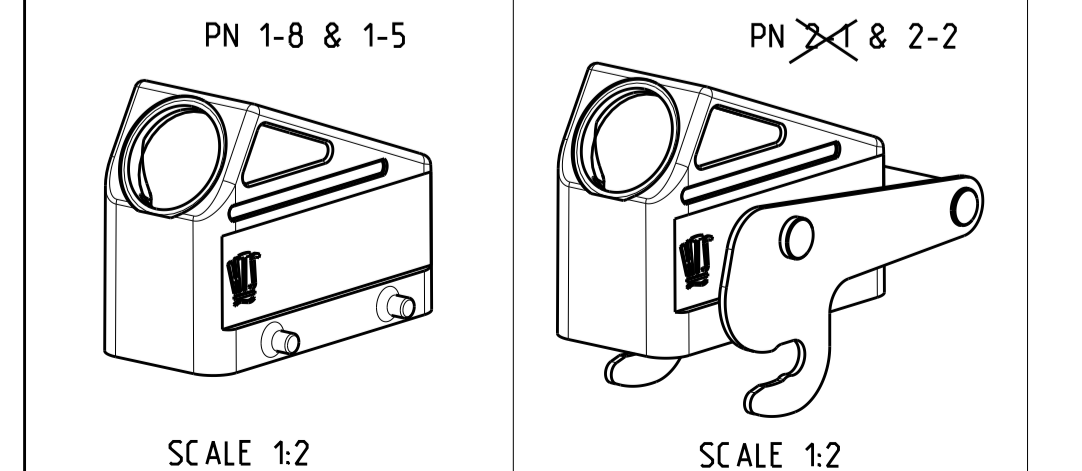

REVISIONS				
P	LTR	DESCRIPTION	DATE	APPV
B4		ECR-15-016632	28NOV2016	GCM MKO

- NOTES
- Surface: - Powder varnish grey  
 - Aluminium oxide - Varnish black  
 - Chromital TCP passivation - varnish black
  - Varnish on the inside not necessary
  - Packaging  
 Packaging quantity 5 piece in a box
  - Special Packaging

ITEM NO	DESCRIPTION	MATERIAL	SURFACE	COLOR	ITEM NO	NOTES
17	HB Hood	Aluminium		Grey	17	5
16	HB-EMV Hood	Aluminium	SEE NOTE 1	Black	16	
15	HB Hood	Aluminium		Grey	15	
14	HB Hood	Aluminium		Fire red, RAL 3000	14	
13	HB-EMV Hood	Aluminium	SEE NOTE 1	With out varnish	13	
12	ZB-Clip bolt	Stainless steel	Blank		12	
11	ZB-Clip bolt	Steel	Zinc plated	Blue	11	
10	LB-Clip bolt	Stainless steel	Blank		10	
9	LB-Clip bolt	Steel	Zinc plated	Blue	9	
8	LB-Side clip	Steel	Zinc plated	Blue	8	
7	VS-Locking Clip	Stainless steel	Blank		7	
6	VS-Locking Clip	Steel	Zinc plated	Blue	6	
5	VS-Clip bolt	Stainless steel	Blank		5	
4	HB-K Hood	Aluminium	Aluminium oxide	Black	4	
3	HB Hood	Aluminium		Grey	3	
2	HB-K Hood	Aluminium	Aluminium oxide	Black	2	
1	HB Hood	Aluminium		Grey	1	