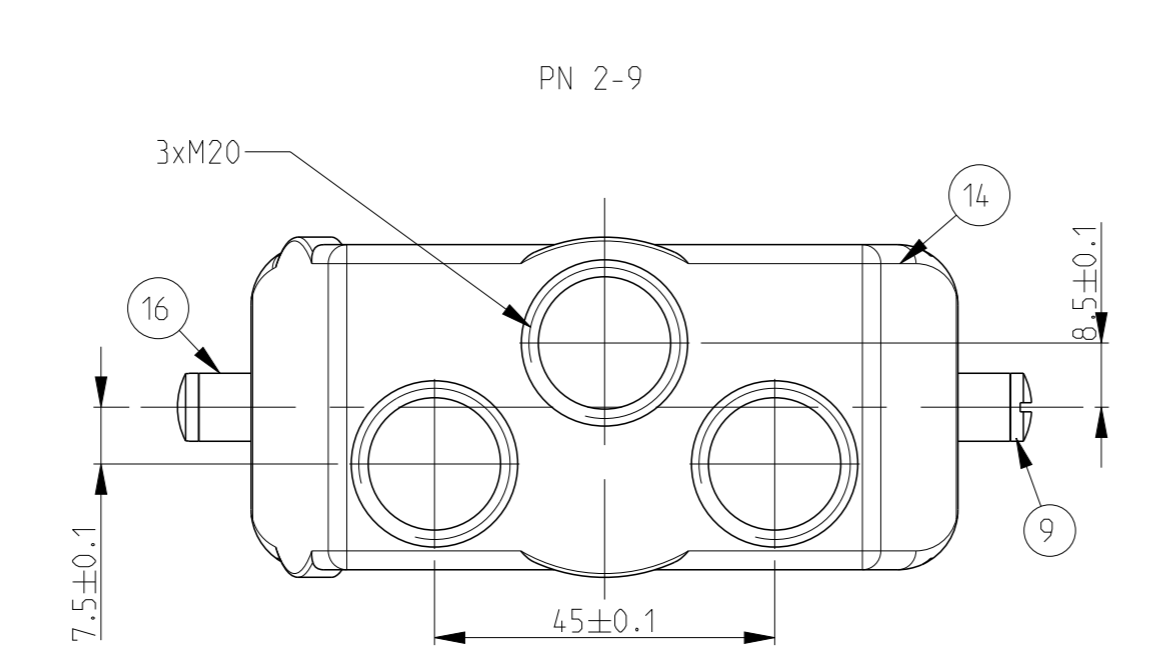

Valid only for PN 2-7 and 2-8
 Landing at measure 72.5 (20mm Deep) milled off : bothsides

REV	DATE	DESCRIPTION	BY	APPD
1				
2				
3				
4				
5				
6				
7				
8				
9				
10				
11				
12				
13				
14				
15				
16				
17				
18				
19				
20				
21				
22				
23				
24				
25				
26				
27				
28				
29				
30				
31				
32				
33				
34				
35				
36				
37				
38				
39				
40				
41				
42				
43				
44				
45				
46				
47				
48				
49				
50				
51				
52				
53				
54				
55				
56				
57				
58				
59				
60				
61				
62				
63				
64				
65				
66				
67				
68				
69				
70				
71				
72				
73				
74				
75				
76				
77				
78				
79				
80				
81				
82				
83				
84				
85				
86				
87				
88				
89				
90				
91				
92				
93				
94				
95				
96				
97				
98				
99				
100				

THIS DRAWING IS A CONTROLLED DOCUMENT. SCHNEIDER 16.01.2002
 DIMENSIONS: (mm) SCHNEIDER 16.01.2002
 MATERIAL: ALUMINIUM
 FINISH: -
 ORDERING TEXT: HOOD HD.40.STO/STS.M32/M40.G
 CUSTOMER DRAWING: A0 00779 ©=1106452
 SCALE: 1:1 SHEET 1 OF 1