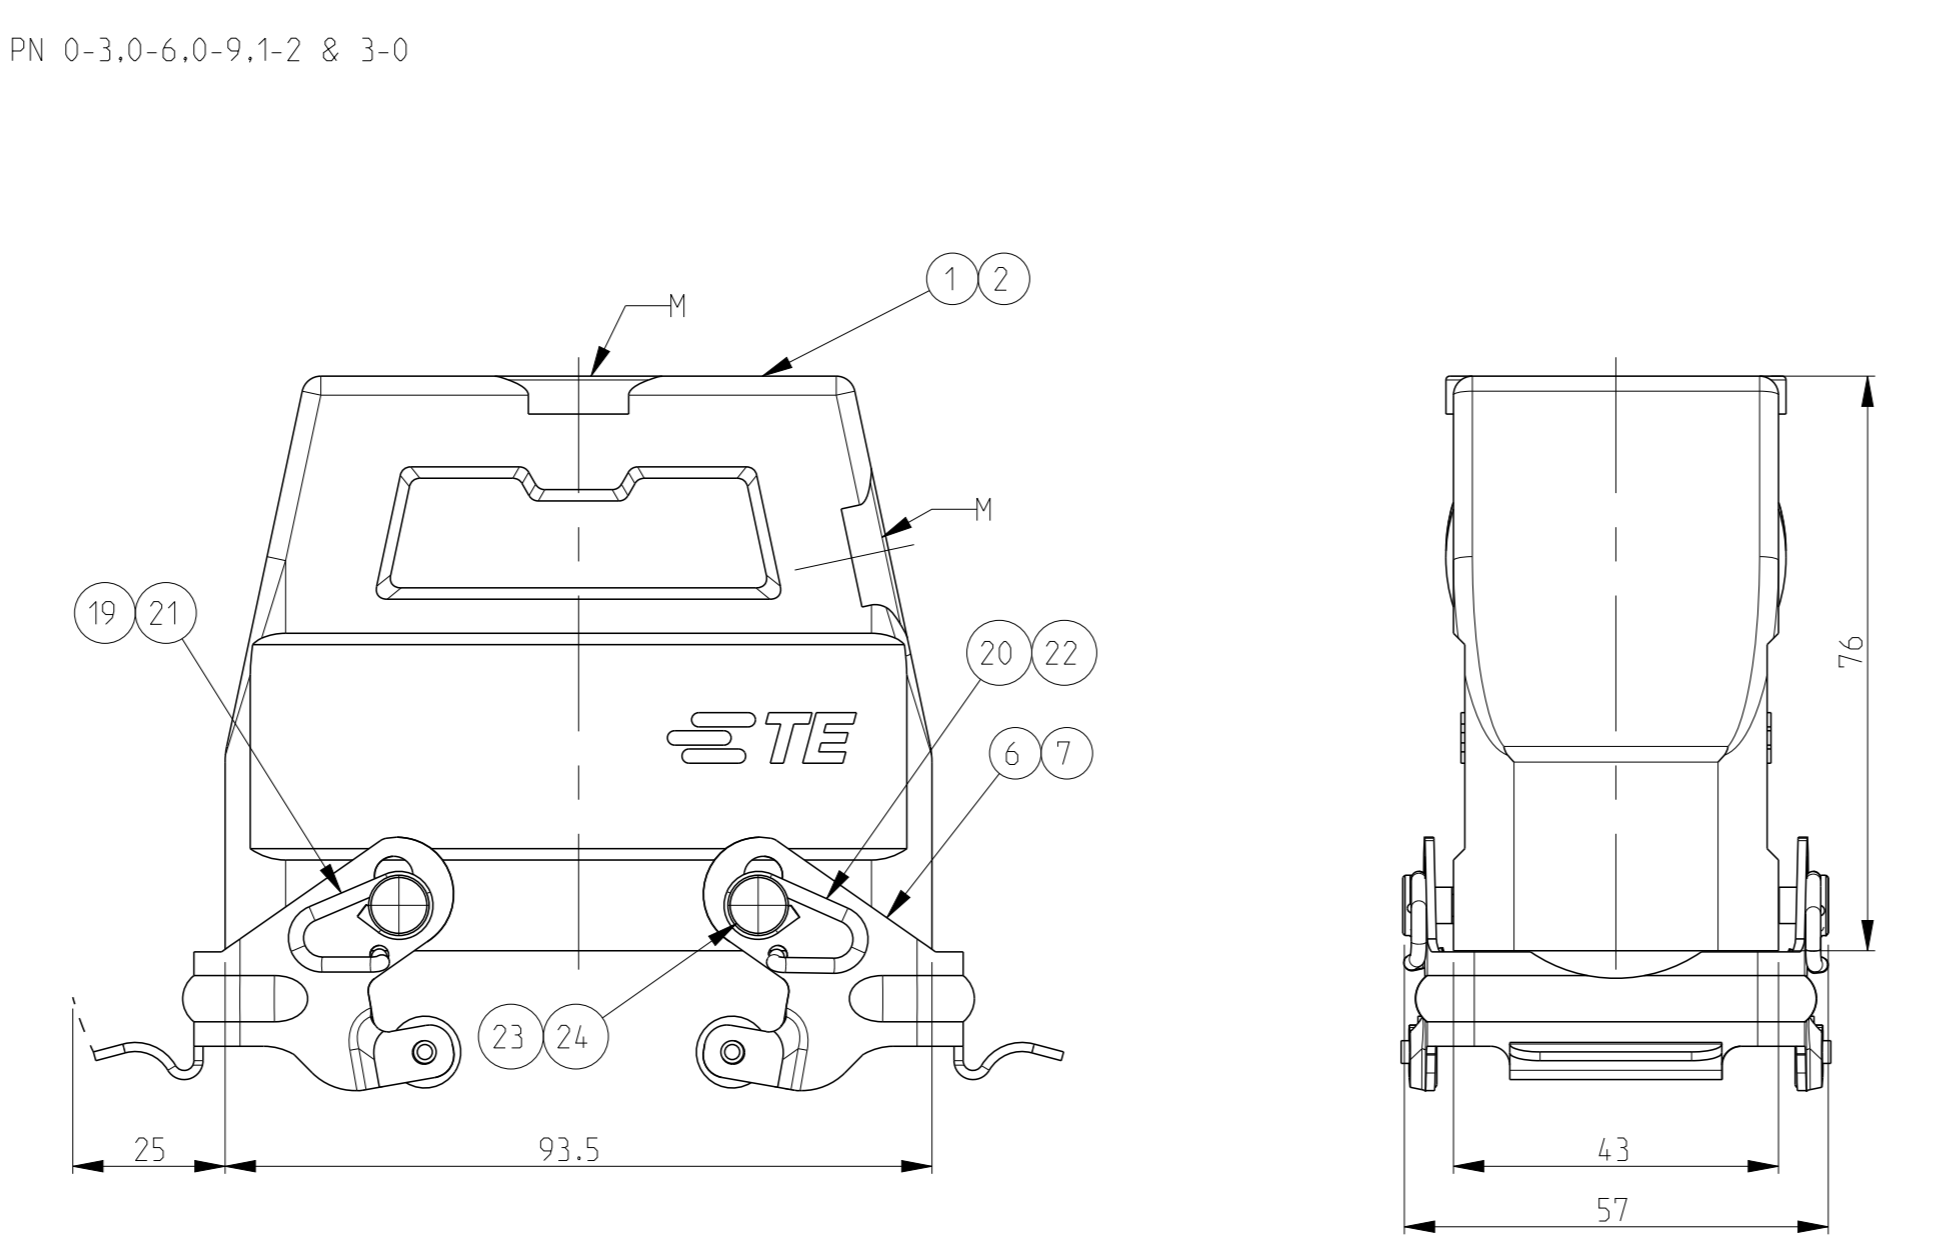

Valid only for PN 2-7 and 2-8
 Landing at measure 72.5 (20mm Deep) milled off : bothsides

REV	DATE	DESCRIPTION	BY	APPD
1				
2				
3				
4				
5				
6				
7				
8				
9				
10				
11				
12				
13				
14				
15				
16				
17				
18				
19				
20				
21				
22				
23				
24				
25				
26				
27				
28				
29				
30				
31				
32				
33				
34				
35				
36				
37				
38				
39				
40				
41				
42				
43				
44				
45				
46				
47				
48				
49				
50				
51				
52				
53				
54				
55				
56				
57				
58				
59				
60				
61				
62				
63				
64				
65				
66				
67				
68				
69				
70				
71				
72				
73				
74				
75				
76				
77				
78				
79				
80				
81				
82				
83				
84				
85				
86				
87				
88				
89				
90				
91				
92				
93				
94				
95				
96				
97				
98				
99				
100				

THIS DRAWING IS A CONTROLLED DOCUMENT. SCHNEIDER 16.01.2002
 DIMENSIONS: (mm) SCHNEIDER 16.01.2002
 MATERIAL: ALUMINIUM
 FINISH: -
 ORDERING TEXT: HOOD HD.40.STO/STS.M32/M40.G
 CUSTOMER DRAWING: A0 00779 ©=1106452
 SCALE: 1:1 SHEET 1 OF 1