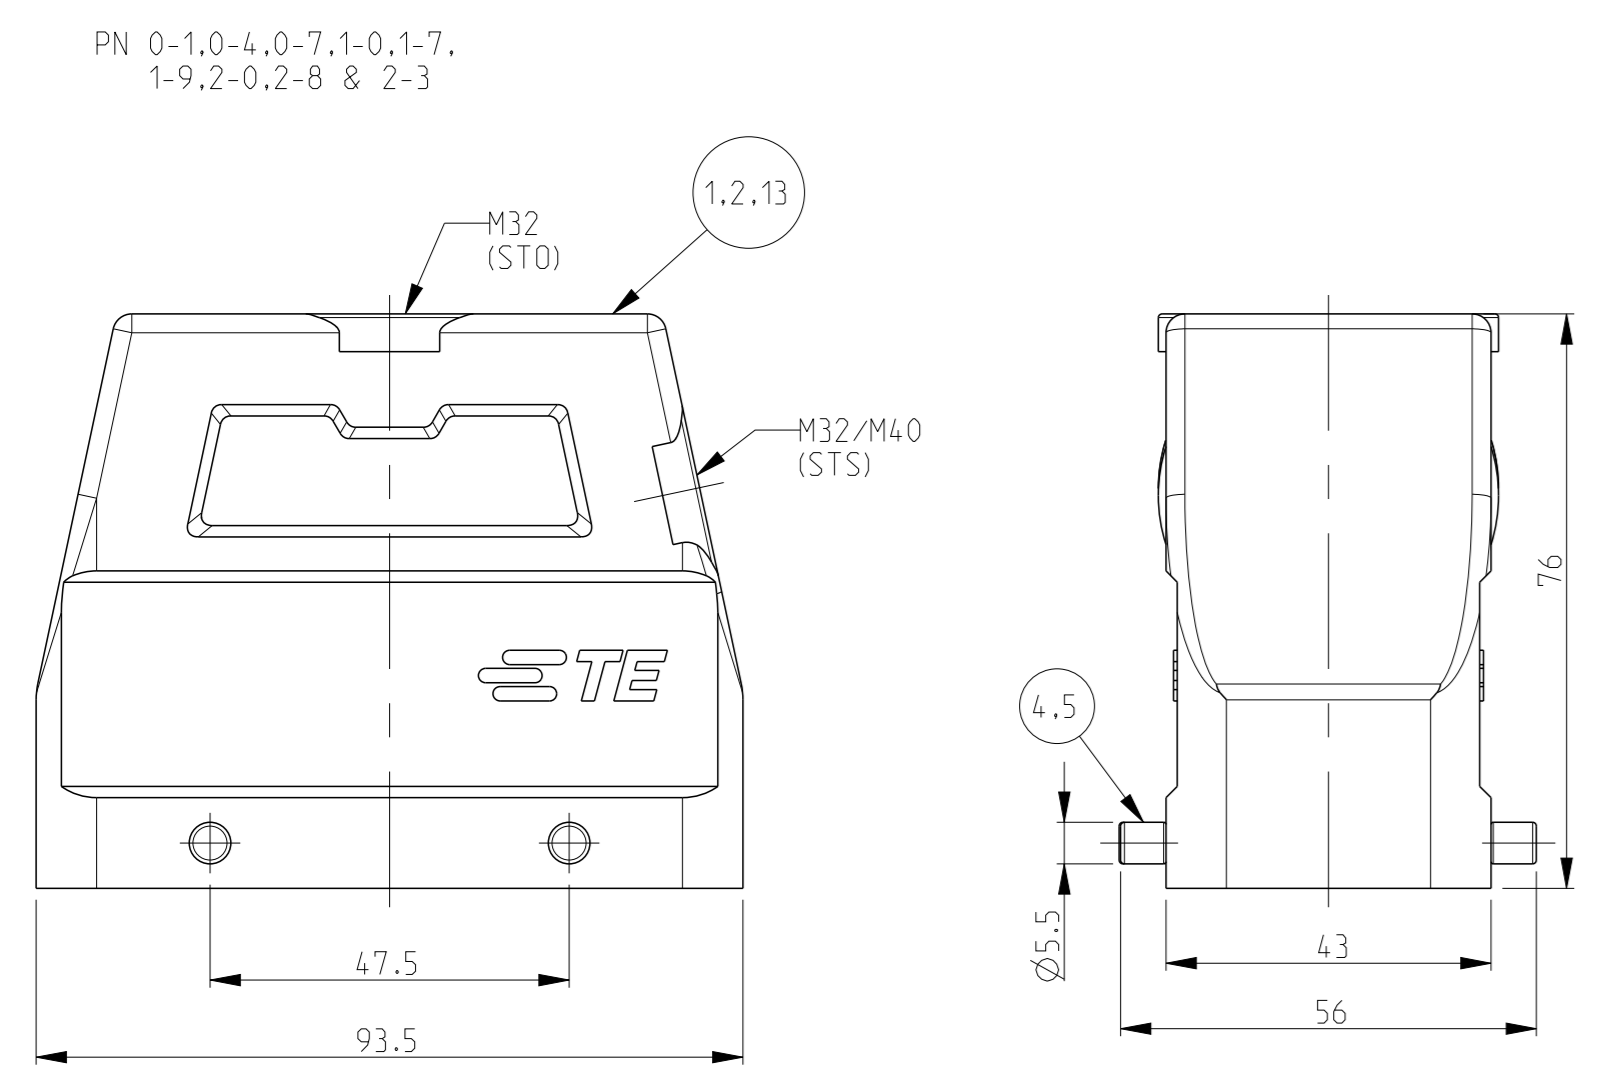

Valid only for PN 2-7 and 2-8
 Landing at measure 72.5 (20mm Deep) milled off : bothsides

REV	DATE	DESCRIPTION	BY	APPD
1				
2				
3				
4				
5				
6				
7				
8				
9				
10				
11				
12				
13				
14				
15				
16				
17				
18				
19				
20				
21				
22				
23				
24				
25				
26				
27				
28				
29				
30				
31				
32				
33				
34				
35				
36				
37				
38				
39				
40				
41				
42				
43				
44				
45				
46				
47				
48				
49				
50				
51				
52				
53				
54				
55				
56				
57				
58				
59				
60				
61				
62				
63				
64				
65				
66				
67				
68				
69				
70				
71				
72				
73				
74				
75				
76				
77				
78				
79				
80				
81				
82				
83				
84				
85				
86				
87				
88				
89				
90				
91				
92				
93				
94				
95				
96				
97				
98				
99				
100				

THIS DRAWING IS A CONTROLLED DOCUMENT. SCHNEIDER 16.01.2002
 DIMENSIONS: (mm) SCHNEIDER 16.01.2002
 MATERIAL: ALUMINIUM
 FINISH: -
 ORDERING TEXT: HOOD HD.40.STO/STS.M32/M40.G
 CUSTOMER DRAWING: A0 00779 ©=1106452
 SCALE: 1:1 SHEET 1 OF 1