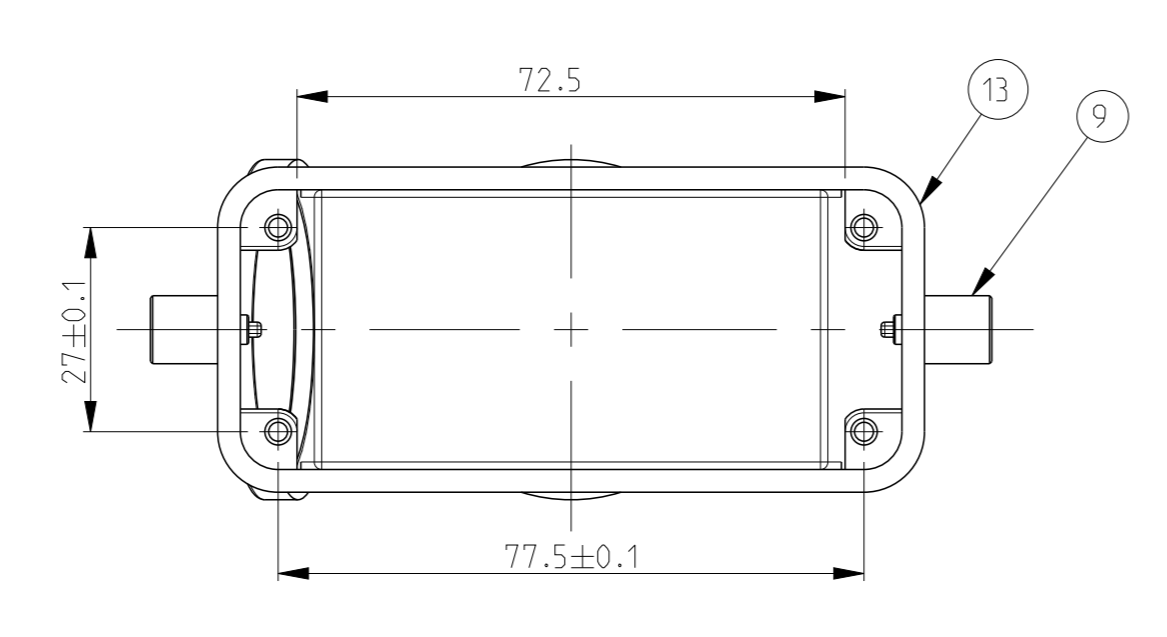

Valid only for PN 2-7 and 2-8
 Landing at measure 72.5 (20mm Deep) milled off : bothsides

REV	DATE	DESCRIPTION	BY	APPD
1				
2				
3				
4				
5				
6				
7				
8				
9				
10				
11				
12				
13				
14				
15				
16				
17				
18				
19				
20				
21				
22				
23				
24				
25				
26				
27				
28				
29				
30				
31				
32				
33				
34				
35				
36				
37				
38				
39				
40				
41				
42				
43				
44				
45				
46				
47				
48				
49				
50				
51				
52				
53				
54				
55				
56				
57				
58				
59				
60				
61				
62				
63				
64				
65				
66				
67				
68				
69				
70				
71				
72				
73				
74				
75				
76				
77				
78				
79				
80				
81				
82				
83				
84				
85				
86				
87				
88				
89				
90				
91				
92				
93				
94				
95				
96				
97				
98				
99				
100				

THIS DRAWING IS A CONTROLLED DOCUMENT. SCHNEIDER 16.01.2002
 DIMENSIONS: (mm) SCHNEIDER 16.01.2002
 MATERIAL: ALUMINIUM
 FINISH: -
 ORDERING TEXT: HOOD HD.40.STO/STS.M32/M40.G
 CUSTOMER DRAWING: A0 00779 ©=1106452
 SCALE: 1:1 SHEET 1 OF 1