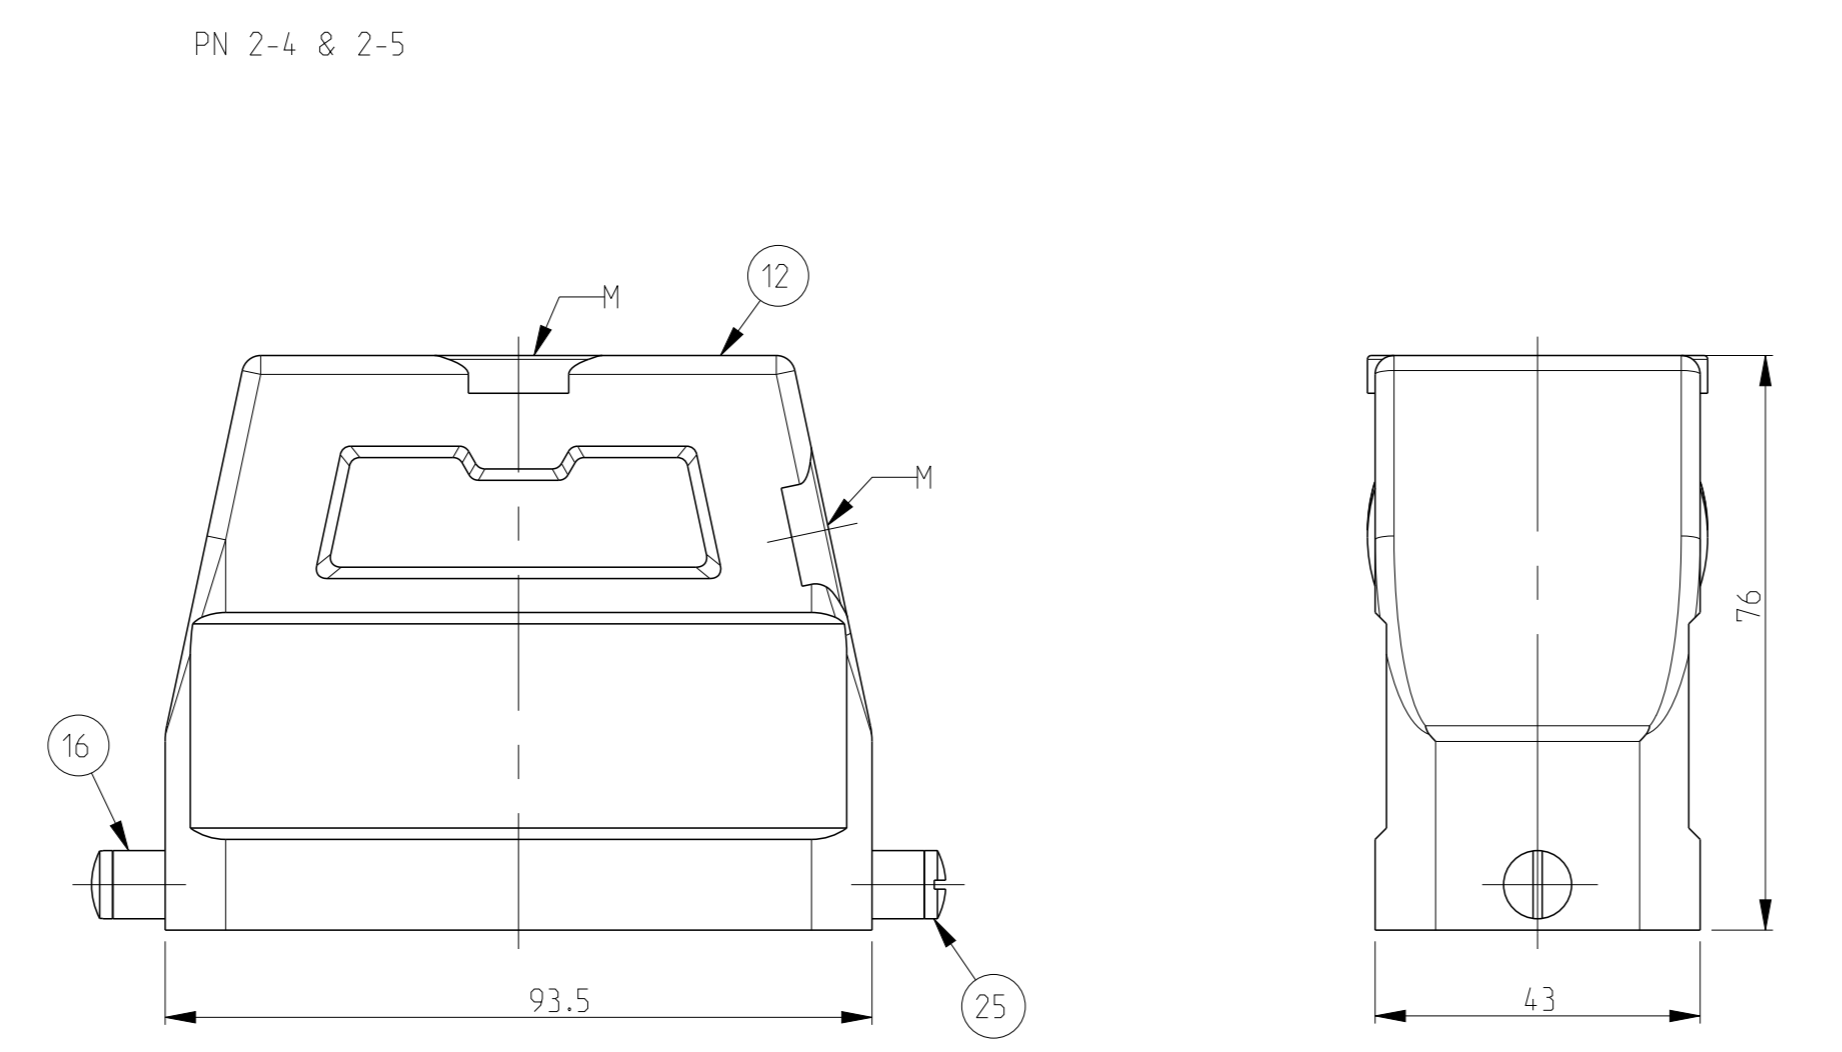

Valid only for PN 2-7 and 2-8
 Landing at measure 72.5 (20mm Deep) milled off : bothsides

REV	DATE	DESCRIPTION	BY	APPD
1				
2				
3				
4				
5				
6				
7				
8				
9				
10				
11				
12				
13				
14				
15				
16				
17				
18				
19				
20				
21				
22				
23				
24				
25				
26				
27				
28				
29				
30				
31				
32				
33				
34				
35				
36				
37				
38				
39				
40				
41				
42				
43				
44				
45				
46				
47				
48				
49				
50				
51				
52				
53				
54				
55				
56				
57				
58				
59				
60				
61				
62				
63				
64				
65				
66				
67				
68				
69				
70				
71				
72				
73				
74				
75				
76				
77				
78				
79				
80				
81				
82				
83				
84				
85				
86				
87				
88				
89				
90				
91				
92				
93				
94				
95				
96				
97				
98				
99				
100				

THIS DRAWING IS A CONTROLLED DOCUMENT. SCHNEIDER 16.01.2002
 DIMENSIONS: (mm) SCHNEIDER 16.01.2002
 MATERIAL: ALUMINIUM
 FINISH: -
 ORDERING TEXT: HOOD HD.40.STO/STS.M32/M40.G
 CUSTOMER DRAWING: A0 00779 ©=1106452
 SCALE: 1:1 SHEET 1 OF 1