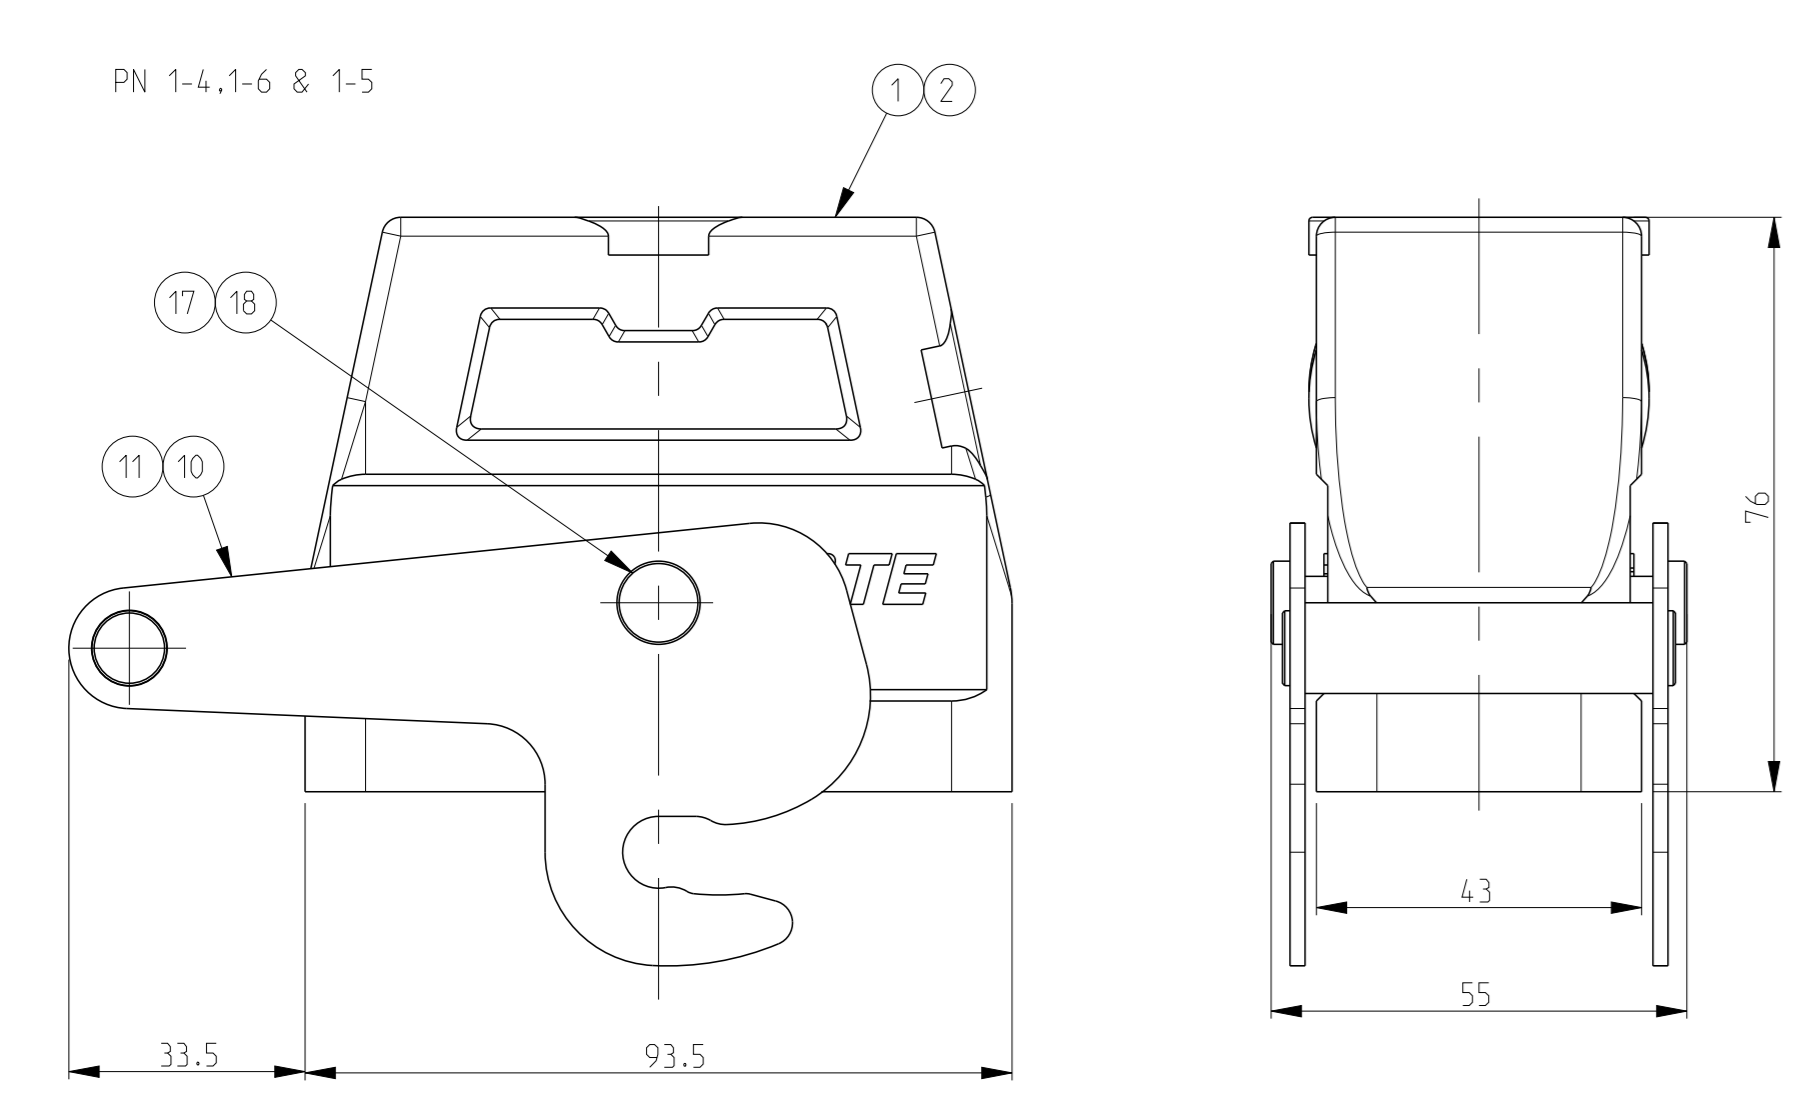

Valid only for PN 2-7 and 2-8
 Landing at measure 72.5 (20mm Deep) milled off : bothsides

REV	DATE	DESCRIPTION	BY	APPD
1				
2				
3				
4				
5				
6				
7				
8				
9				
10				
11				
12				
13				
14				
15				
16				
17				
18				
19				
20				
21				
22				
23				
24				
25				
26				
27				
28				
29				
30				
31				
32				
33				
34				
35				
36				
37				
38				
39				
40				
41				
42				
43				
44				
45				
46				
47				
48				
49				
50				
51				
52				
53				
54				
55				
56				
57				
58				
59				
60				
61				
62				
63				
64				
65				
66				
67				
68				
69				
70				
71				
72				
73				
74				
75				
76				
77				
78				
79				
80				
81				
82				
83				
84				
85				
86				
87				
88				
89				
90				
91				
92				
93				
94				
95				
96				
97				
98				
99				
100				

THIS DRAWING IS A CONTROLLED DOCUMENT. SCHNEIDER 16.01.2002
 DIMENSIONS: (mm) SCHNEIDER 16.01.2002
 MATERIAL: ALUMINIUM
 FINISH: -
 ORDERING TEXT: HOOD HD.40.STO/STS.M32/M40.G
 CUSTOMER DRAWING: A0 00779 ©=1106452
 SCALE: 1:1 SHEET 1 OF 1