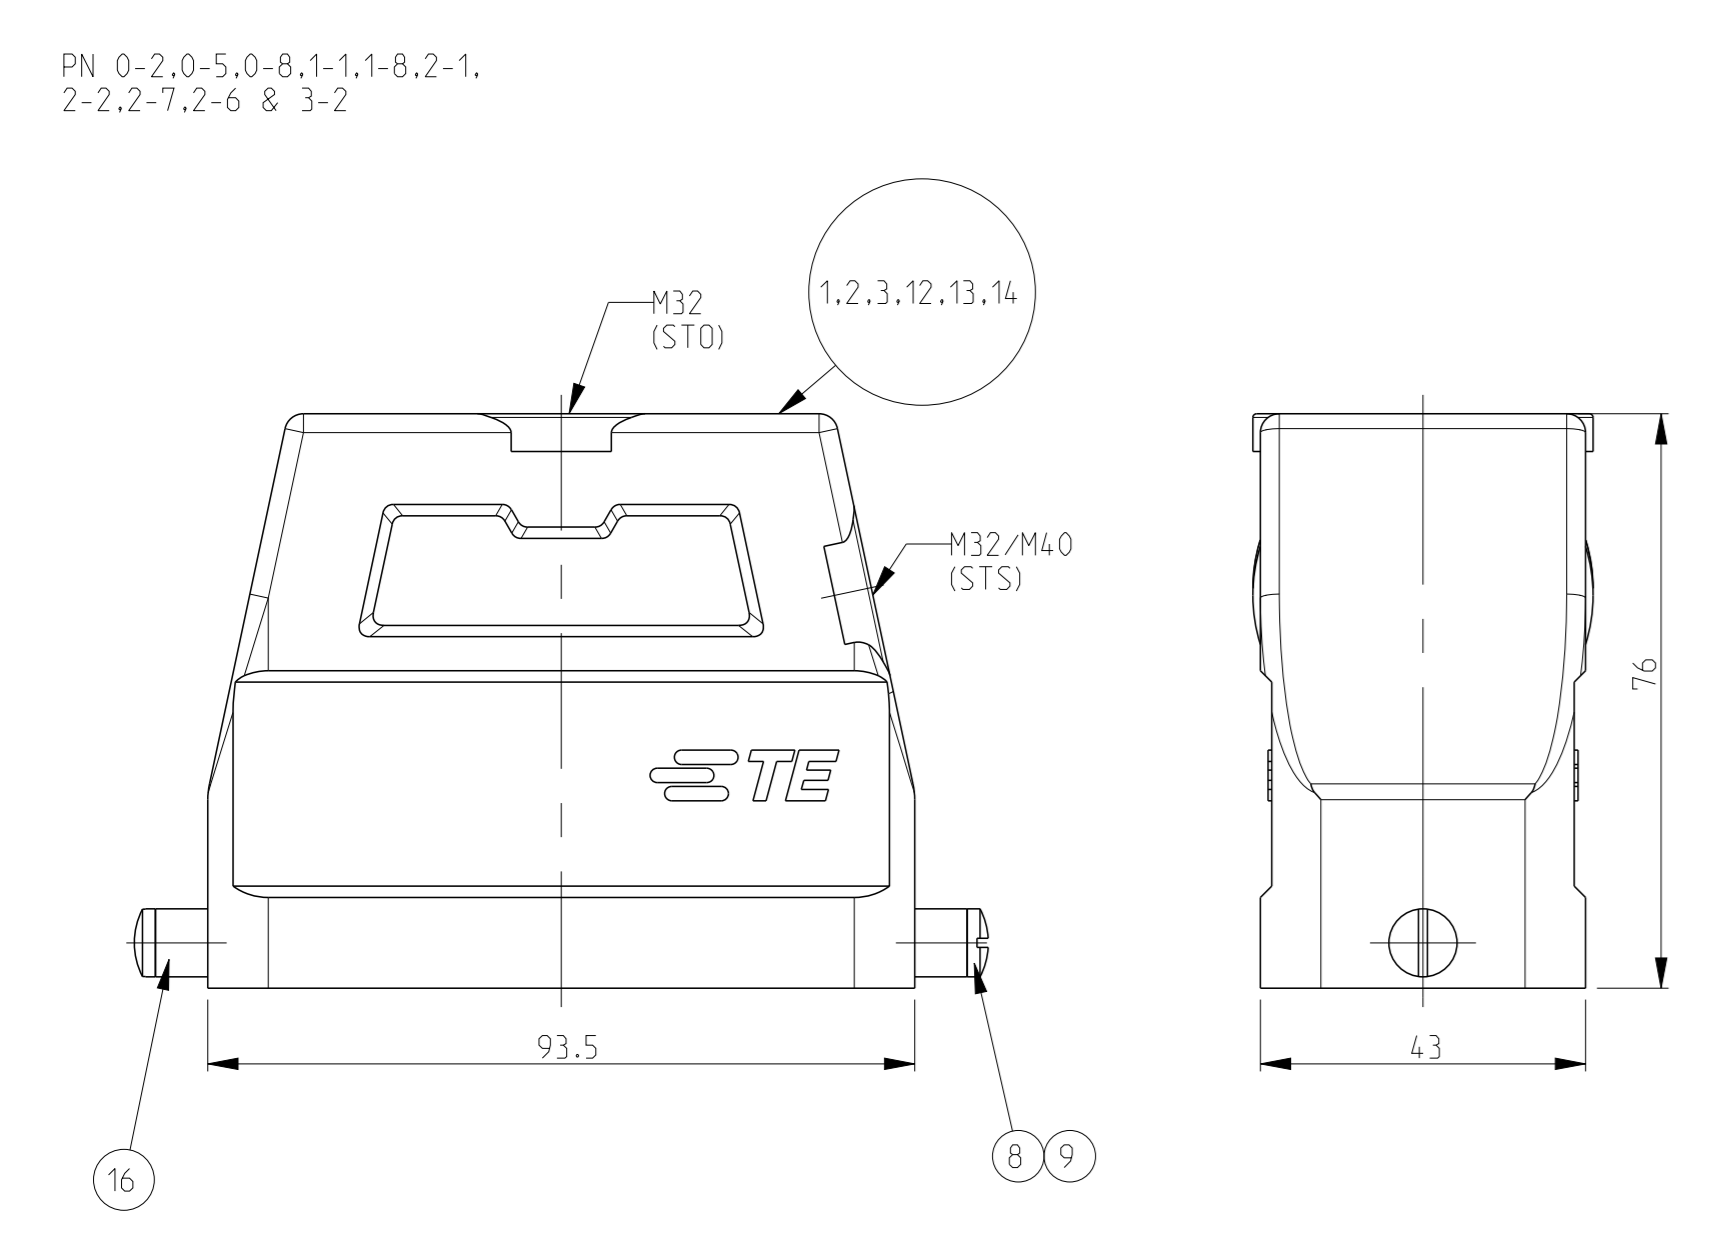

Valid only for PN 2-7 and 2-8
 Landing at measure 72.5 (20mm Deep) milled off : bothsides

REV	DATE	DESCRIPTION	BY	APPD
1				
2				
3				
4				
5				
6				
7				
8				
9				
10				
11				
12				
13				
14				
15				
16				
17				
18				
19				
20				
21				
22				
23				
24				
25				
26				
27				
28				
29				
30				
31				
32				
33				
34				
35				
36				
37				
38				
39				
40				
41				
42				
43				
44				
45				
46				
47				
48				
49				
50				
51				
52				
53				
54				
55				
56				
57				
58				
59				
60				
61				
62				
63				
64				
65				
66				
67				
68				
69				
70				
71				
72				
73				
74				
75				
76				
77				
78				
79				
80				
81				
82				
83				
84				
85				
86				
87				
88				
89				
90				
91				
92				
93				
94				
95				
96				
97				
98				
99				
100				

THIS DRAWING IS A CONTROLLED DOCUMENT. SCHNEIDER 16.01.2002
 DIMENSIONS: (mm) SCHNEIDER 16.01.2002
 MATERIAL: ALUMINIUM
 FINISH: -
 ORDERING TEXT: HOOD HD.40.STO/STS.M32/M40.G
 CUSTOMER DRAWING: A0 00779 ©=1106452
 SCALE: 1:1 SHEET 1 OF 1