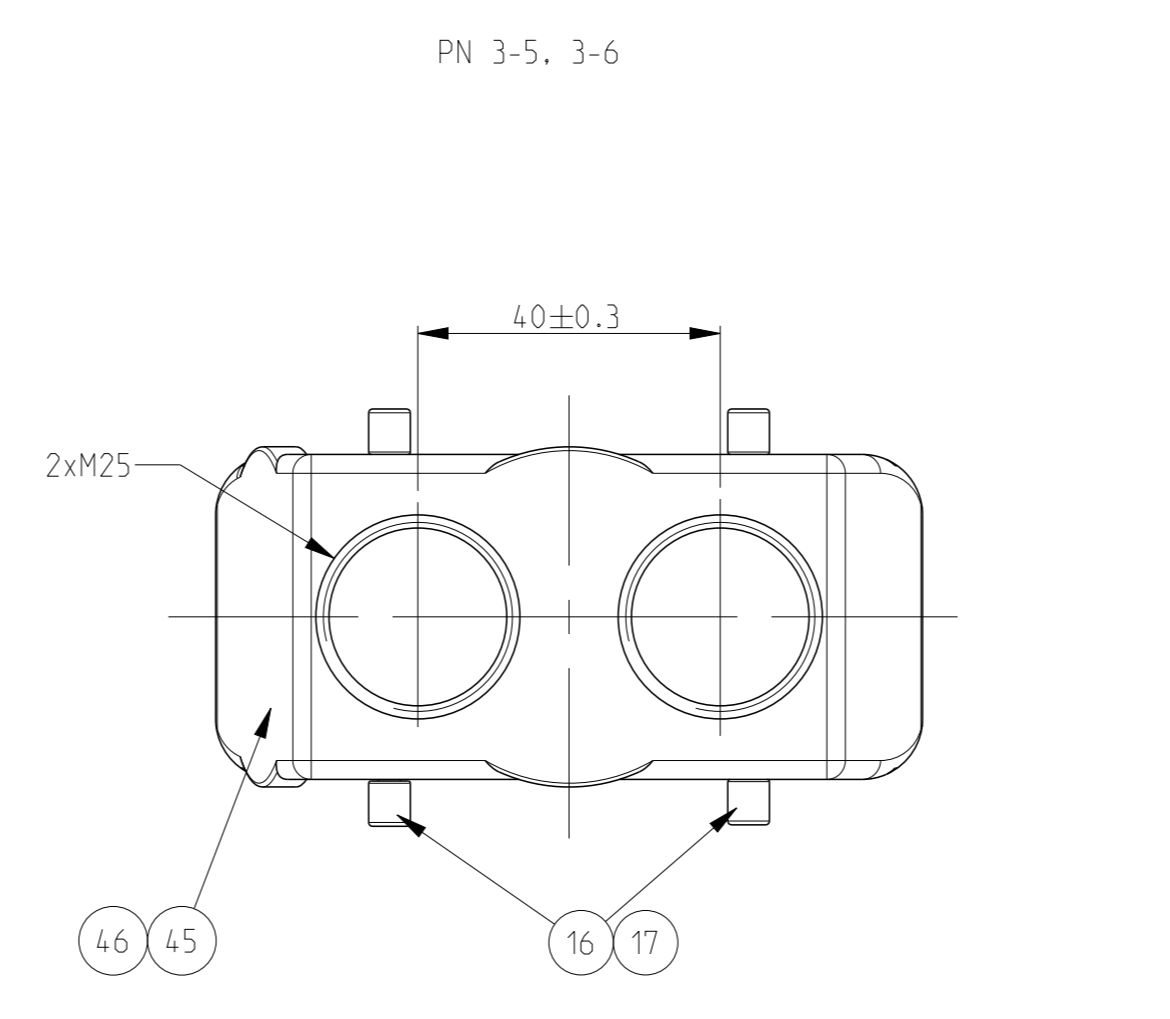

Valid only for PN 2-7 and 2-8
 Landing at measure 72.5 (20mm Deep) milled off : bothsides

REV	DATE	DESCRIPTION	BY	APPD
1				
2				
3				
4				
5				
6				
7				
8				
9				
10				
11				
12				
13				
14				
15				
16				
17				
18				
19				
20				
21				
22				
23				
24				
25				
26				
27				
28				
29				
30				
31				
32				
33				
34				
35				
36				
37				
38				
39				
40				
41				
42				
43				
44				
45				
46				
47				
48				
49				
50				
51				
52				
53				
54				
55				
56				
57				
58				
59				
60				
61				
62				
63				
64				
65				
66				
67				
68				
69				
70				
71				
72				
73				
74				
75				
76				
77				
78				
79				
80				
81				
82				
83				
84				
85				
86				
87				
88				
89				
90				
91				
92				
93				
94				
95				
96				
97				
98				
99				
100				

THIS DRAWING IS A CONTROLLED DOCUMENT. SCHNEIDER 16.01.2002
 DIMENSIONS: (mm) SCHNEIDER 16.01.2002
 MATERIAL: ALUMINIUM
 FINISH: -
 ORDERING TEXT: HOOD HD.40.STO/STS.M32/M40.G
 CUSTOMER DRAWING: A0 00779 ©=1106452
 SCALE: 1:1 SHEET 1 OF 1