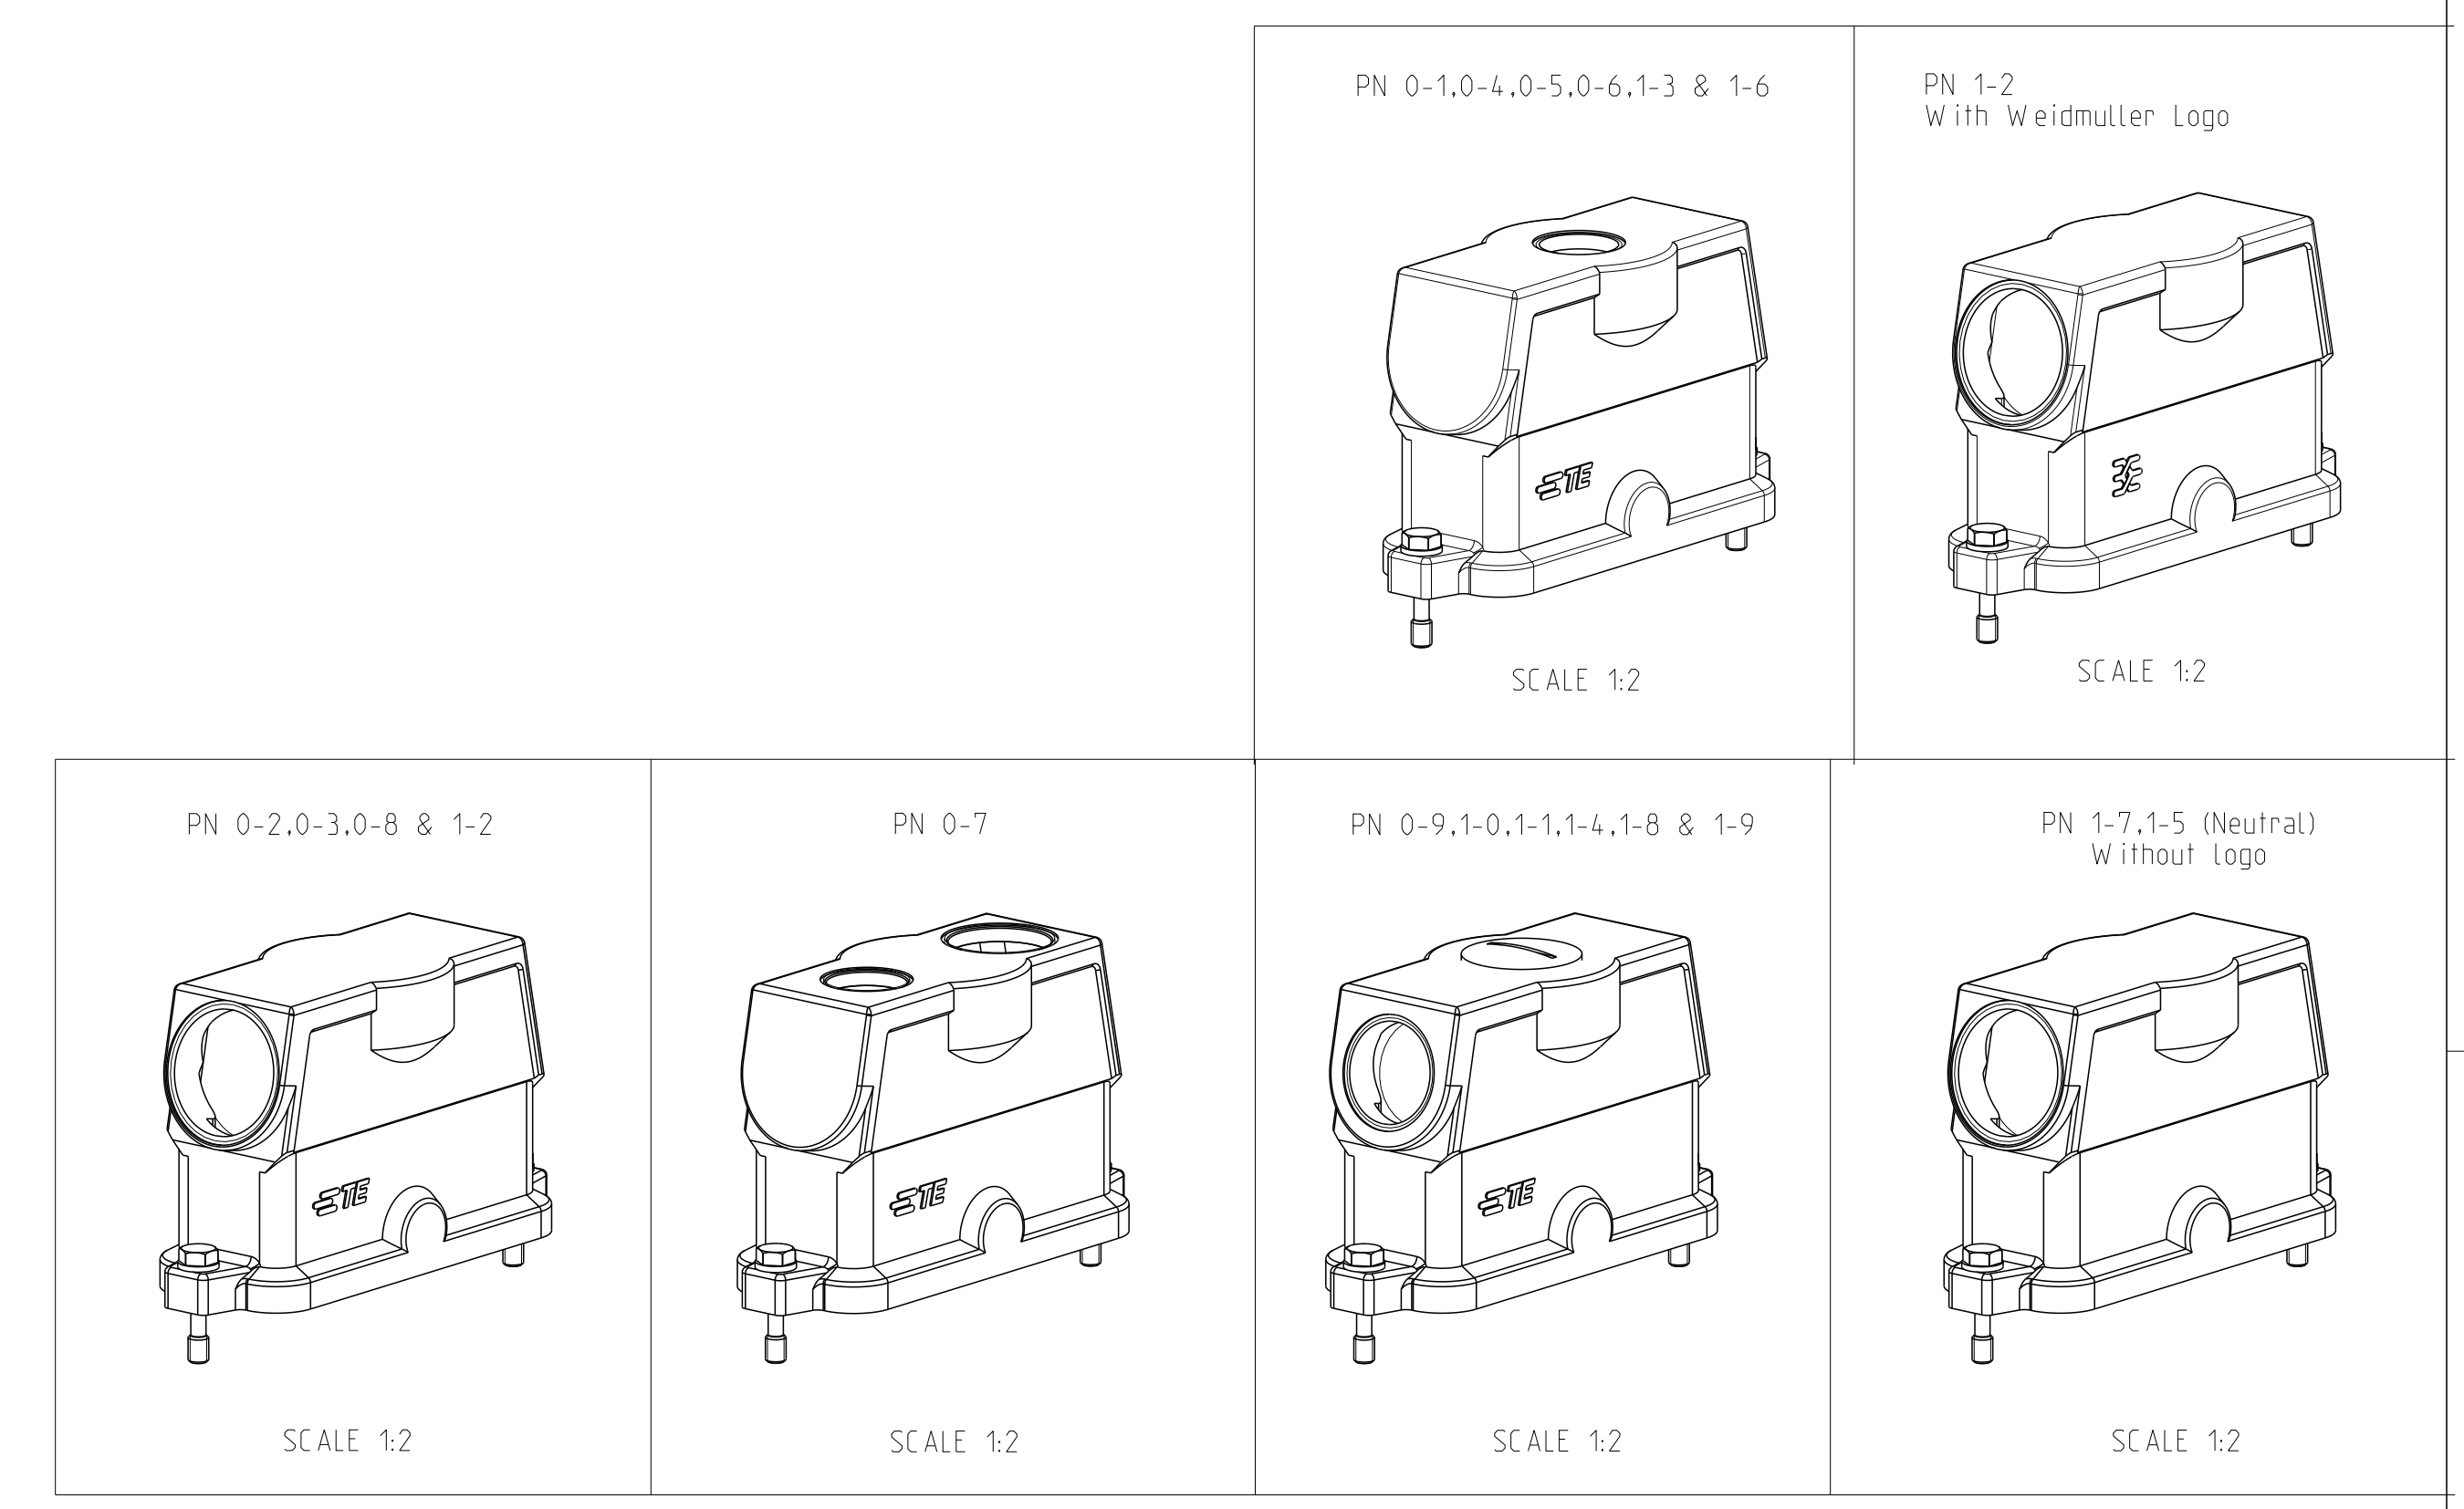

REV	DATE	DESCRIPTION	BY	CHK	APPD
A20	ECR-16-009337				
A21	ECR-16-016696				
A22	ECR-16-016780				
A23	ECR-17-014013				

- NOTES:
- Material:Housing:Aluminium Diecasting Alloy
 - Seals:Neoprene conductivity
 - Surface:Varnish grey
 - ChromifAL TCP passivation -Varnish Black
 - Packaging Quantity 5 Pieces in a box
 - Special Packaging Quantity 25 Pieces in a box
 - Varnish on the inside not necessarily

QTY	DESCRIPTION	MATERIAL	SURFACE	COLOR	ITEM NO	REMARKS
1	Hood size 8 finished product	Aluminium	SUR TEC 650	Black RAL9005	13	
1	Hood size 8 finished product	Aluminium		Without varnish	12	
1	Blanking Piece	Brass	Nickel plated	Blue	11	
1	O-Ring	Neoprene		Black	10	
1	Hood size 8 finished product	Aluminium		White Aluminium	9	
2	Washer, Plain	Stainless steel	Blank		8	B6.4
2	Screw, Hexagon Bolt	Stainless steel	Blank		7	M6x30
1	Hood size 8 finished product	Aluminium	SUR TEC 650	Black RAL9005	6	
2	Washer, Plain	Stainless steel	Blank		5	B6.4
2	Screw, Hexagon Bolt	Stainless steel	Blank		4	M6x30
1	Seal	Neoprene		Black	3	Conductivity
1	Hood size 8 finished product	Aluminium	SUR TEC 650	Black RAL9005	2	
1	Hood size 8 finished product	Aluminium		Grey RAL7001	1	

THIS DRAWING IS A CONTROLLED DOCUMENT. DATE: 01.08.2000. DRAWN BY: Schneider. CHECKED BY: C. Schweizer. DATE: 01.08.2000.

PRODUCT SPEC: HOOD EMV-24/64.STO/STS WITH M-THREAD

APPLICATOR SPEC: -

WEIGHT: 54.0 g