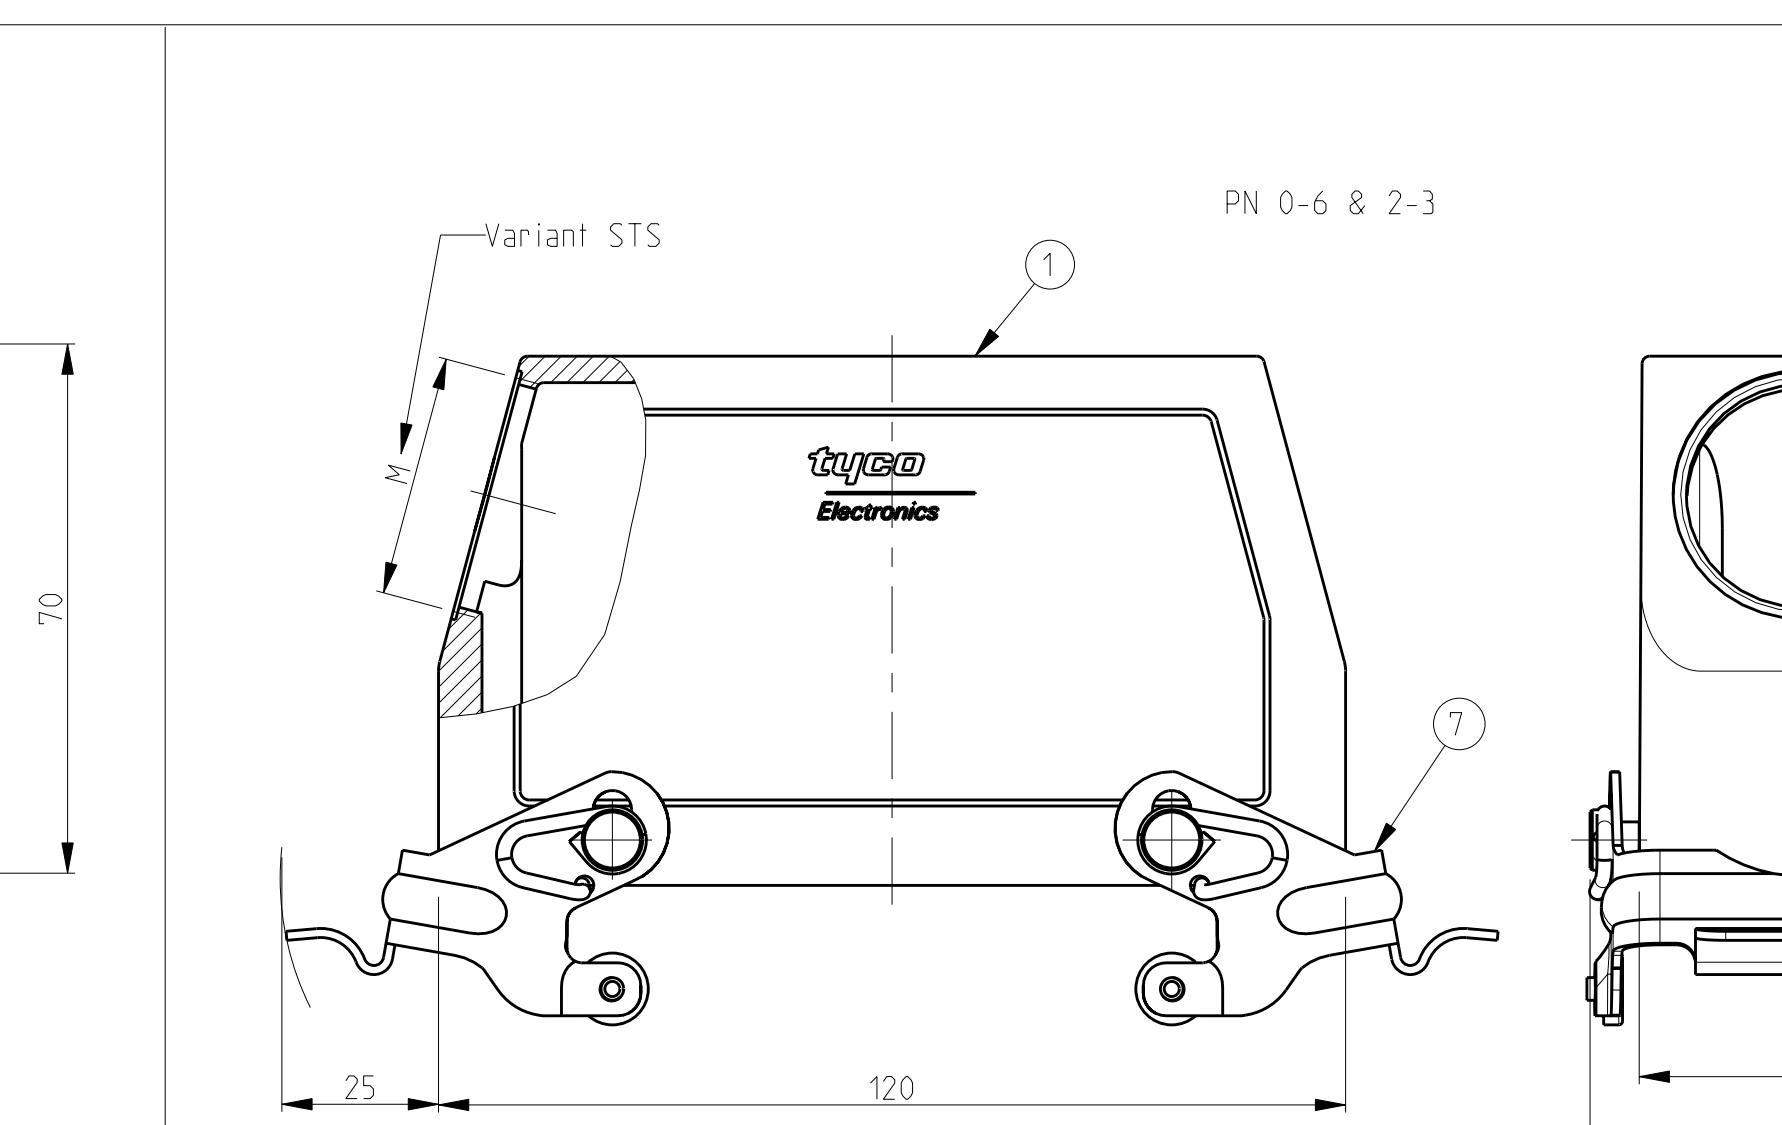

LOC		DIST		REVISIONS			
AI		P	LTB	DESCRIPTION	DATE	DWN	APVD
		A9		Released as per ECR-08-011918	12.May.2008	SP	TS

NOTES:

- Material:Housing:Aluminium Diecasting Alloy
- Surface-Powder Vannish Grey
-Aluminium Oxide +
Vannish Black
-Chromit Passivation +
Vannish Black
- Vannish on the inside not necessary
- Special Packaging
- Packaging
Quantity 5 Pieces in a box

NO	QTY	DESCRIPTION	MATERIAL	SURFACE	COLOR	ITEM NO	NOTES
1	1	HB-EMV Hood	Aluminium	Aluminium Chromated	Black	12	
2	1	HB Hood	Aluminium		Grey	11	2xM32
3	1	ZB Central clip	Stainless Steel	Blank	Blue	10	
4	1	ZB Central clip	Steel	Zinc Plated	Blue	9	
5	1	YS Locking clip	Stainless Steel	Blank	Blue	8	
6	1	YS Locking clip	Steel	Zinc Plated	Blue	7	
7	1	LB Clip bolt	Stainless Steel	Blank	Blue	6	
8	1	VS Locking clip bolt	Steel	Zinc Plated	Blue	5	
9	1	HB-EMV Hood	Aluminium		Grey	4	
10	1	HB-K Hood	Aluminium	Aluminium Oxide	Black	2	
11	1	HB Hood	Aluminium		Grey	1	

OBsolete

AMP 4805 REV 31MAR2000

Pro/ENGINEER DRAWING

Customer Drawn

SCALE 1:1 SHEET 1 OF 1 REV. A9

Product Name: HOOD HB.24.ST0/STS M-Thread

Part Number: C=1106465

Manufacturer: Tyco Electronics, AMP, GmbH