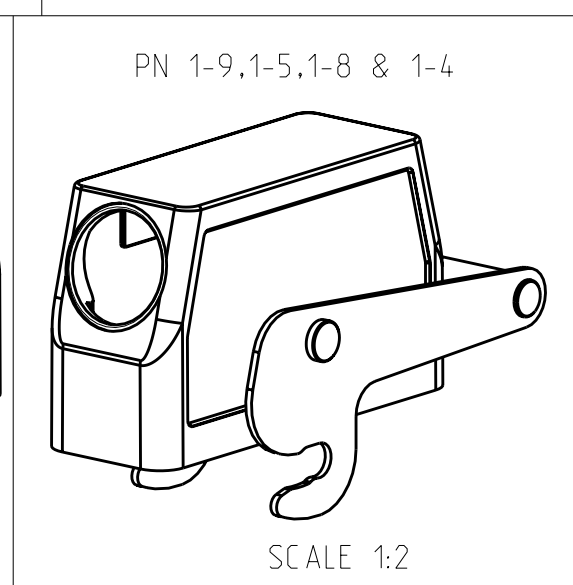

LOC		DIST		REVISIONS			
AI		P	LTB	DESCRIPTION	DATE	DWN	APVD
		A9		Released as per ECR-08-011918	12.May.2008	SP	TS

NOTES:

- Material:Housing:Aluminium Diecasting Alloy
- Surface-Powder Vannish Grey
-Aluminium Oxide +
Vannish Black
-Chromit Passivation +
Vannish Black
- Vannish on the inside not necessary
- Special Packaging
- Packaging
Quantity 5 Pieces in a box

NO	QTY	DESCRIPTION	MATERIAL	SURFACE	COLOR	ITEM NO	NOTES
1	1	HB-EMV Hood	Aluminium	Aluminium Chromated	Black	12	
2	1	HB Hood	Aluminium		Grey	11	2xM32
3	1	ZB Central clip	Stainless Steel	Blank	Blue	10	
4	1	ZB Central clip	Steel	Zinc Plated	Blue	9	
5	1	YS Locking clip	Stainless Steel	Blank	Blue	8	
6	1	YS Locking clip	Steel	Zinc Plated	Blue	7	
7	1	LB Clip bolt	Stainless Steel	Blank	Blue	6	
8	1	VS Locking clip bolt	Steel	Zinc Plated	Blue	5	
9	1	HB-EMV Hood	Aluminium		Grey	4	
10	1	HB-K Hood	Aluminium	Aluminium Oxide	Black	2	
11	1	HB Hood	Aluminium		Grey	1	