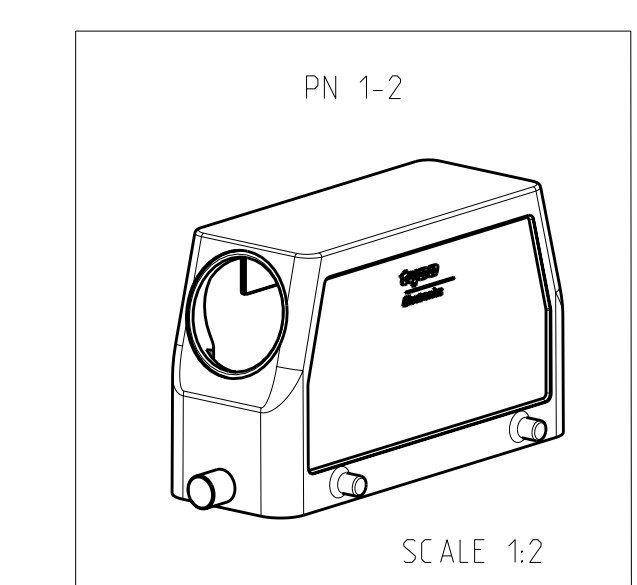

LOC		DIST		REVISIONS			
AI		P	LTB	DESCRIPTION	DATE	DWN	APVD
		A9		Released as per ECR-08-011918	12.May.2008	SP	TS

NOTES:

- Material:Housing:Aluminium Diecasting Alloy
- Surface-Powder Vannish Grey
-Aluminium Oxide +
Vannish Black
-Chromit Passivation +
Vannish Black
- Vannish on the inside not necessary
- Special Packaging
- Packaging
Quantity 5 Pieces in a box

NO	QTY	DESCRIPTION	MATERIAL	SURFACE	COLOR	ITEM NO	NOTES
1	1	HB-EMV Hood	Aluminium	Aluminium Chromated	Black	12	
2	1	HB Hood	Aluminium		Grey	11	2xM32
3	1	ZB Central clip	Stainless Steel	Blank	Blue	10	
4	1	ZB Central clip	Steel	Zinc Plated	Blue	9	
5	1	YS Locking clip	Stainless Steel	Blank	Blue	8	
6	1	YS Locking clip	Steel	Zinc Plated	Blue	7	
7	1	LB Clip bolt	Stainless Steel	Blank	Blue	6	
8	1	VS Locking clip bolt	Steel	Zinc Plated	Blue	5	
9	1	HB-EMV Hood	Aluminium		Grey	4	
10	1	HB-K Hood	Aluminium	Aluminium Oxide	Black	2	
11	1	HB Hood	Aluminium		Grey	1	