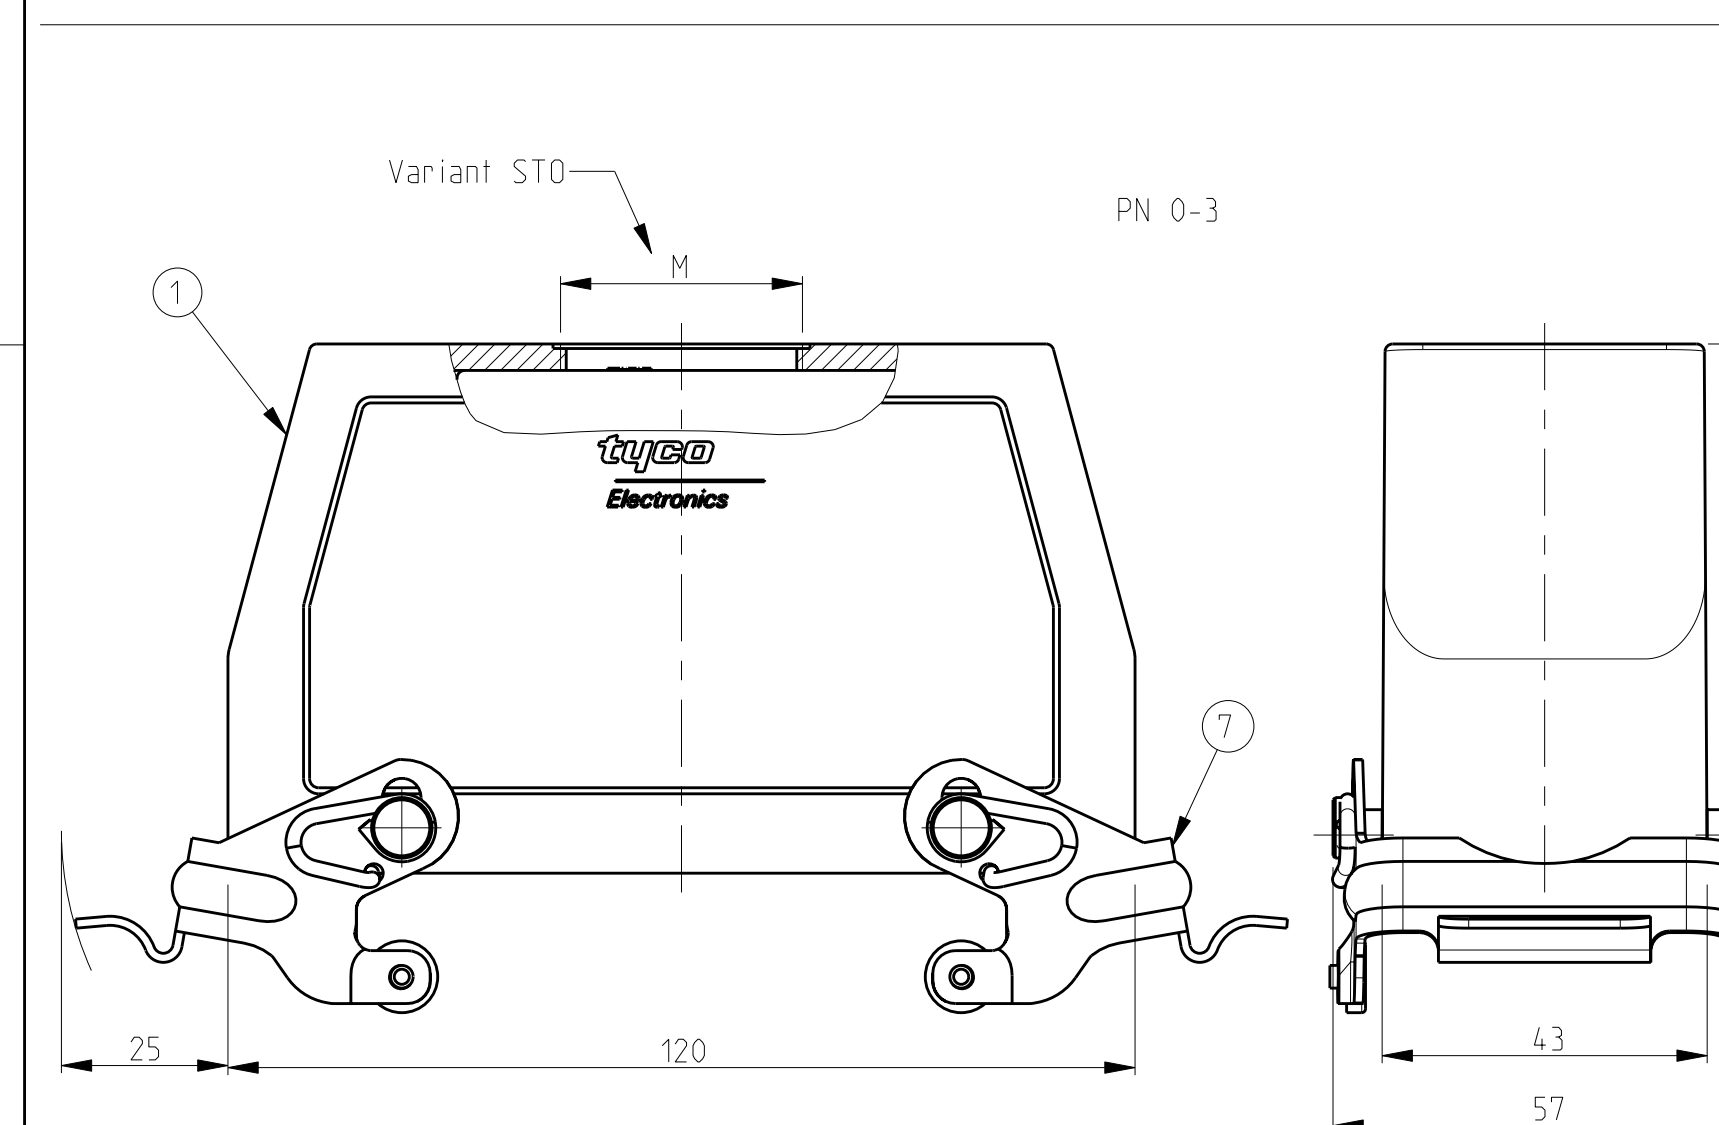

LOC		DIST		REVISIONS			
AI		P	LTB	DESCRIPTION	DATE	DWN	APVD
		A9		Released as per ECR-08-011918	12.May.2008	SP	TS

NOTES:

- Material:Housing:Aluminium Diecasting Alloy
- Surface-Powder Vannish Grey
-Aluminium Oxide +
Vannish Black
-Chromit Passivation +
Vannish Black
- Vannish on the inside not necessary
- Special Packaging
- Packaging
Quantity 5 Pieces in a box

OBsolete

AMP 4805 REV 31MAR2000

Pro/ENGINEER DRAWING

Customer Drawn

SCALE 1:1 SHEET 1 OF 1 REV. A9

Product Name: HOOD HB.24.ST0/STS M-Thread

Part Number: C=1106465

Manufacturer: Tyco Electronics, AMP, GmbH