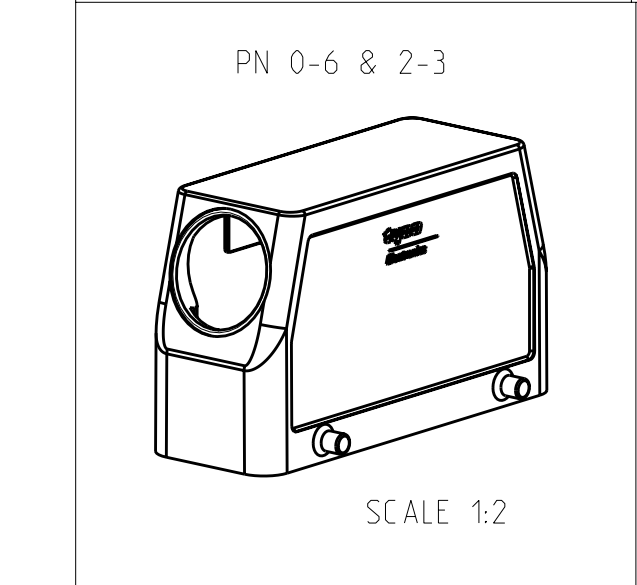

LOC		DIST		REVISIONS			
AI		P	LTB	DESCRIPTION	DATE	DWN	APVD
		A9		Released as per ECR-08-011918	12.May.2008	SP	TS

NOTES:

- Material:Housing:Aluminium Diecasting Alloy
- Surface-Powder Vannish Grey
-Aluminium Oxide +
Vannish Black
-Chromit Passivation +
Vannish Black
- Vannish on the inside not necessary
- Special Packaging
- Packaging
Quantity 5 Pieces in a box

NO	QTY	DESCRIPTION	MATERIAL	SURFACE	COLOR	ITEM NO	NOTES
1	1	HB-EMV Hood	Aluminium	Aluminium Chromated	Black	12	
2	1	HB Hood	Aluminium		Grey	11	2xM32
3	1	ZB Central clip	Stainless Steel	Blank	Blue	10	
4	1	ZB Central clip	Steel	Zinc Plated	Blue	9	
5	1	YS Locking clip	Stainless Steel	Blank	Blue	8	
6	1	YS Locking clip	Steel	Zinc Plated	Blue	7	
7	1	LB Clip bolt	Stainless Steel	Blank	Blue	6	
8	1	VS Locking clip bolt	Steel	Zinc Plated	Blue	5	
9	1	HB-EMV Hood	Aluminium		Grey	4	
10	1	HB-K Hood	Aluminium	Aluminium Oxide	Black	2	
11	1	HB Hood	Aluminium		Grey	1	