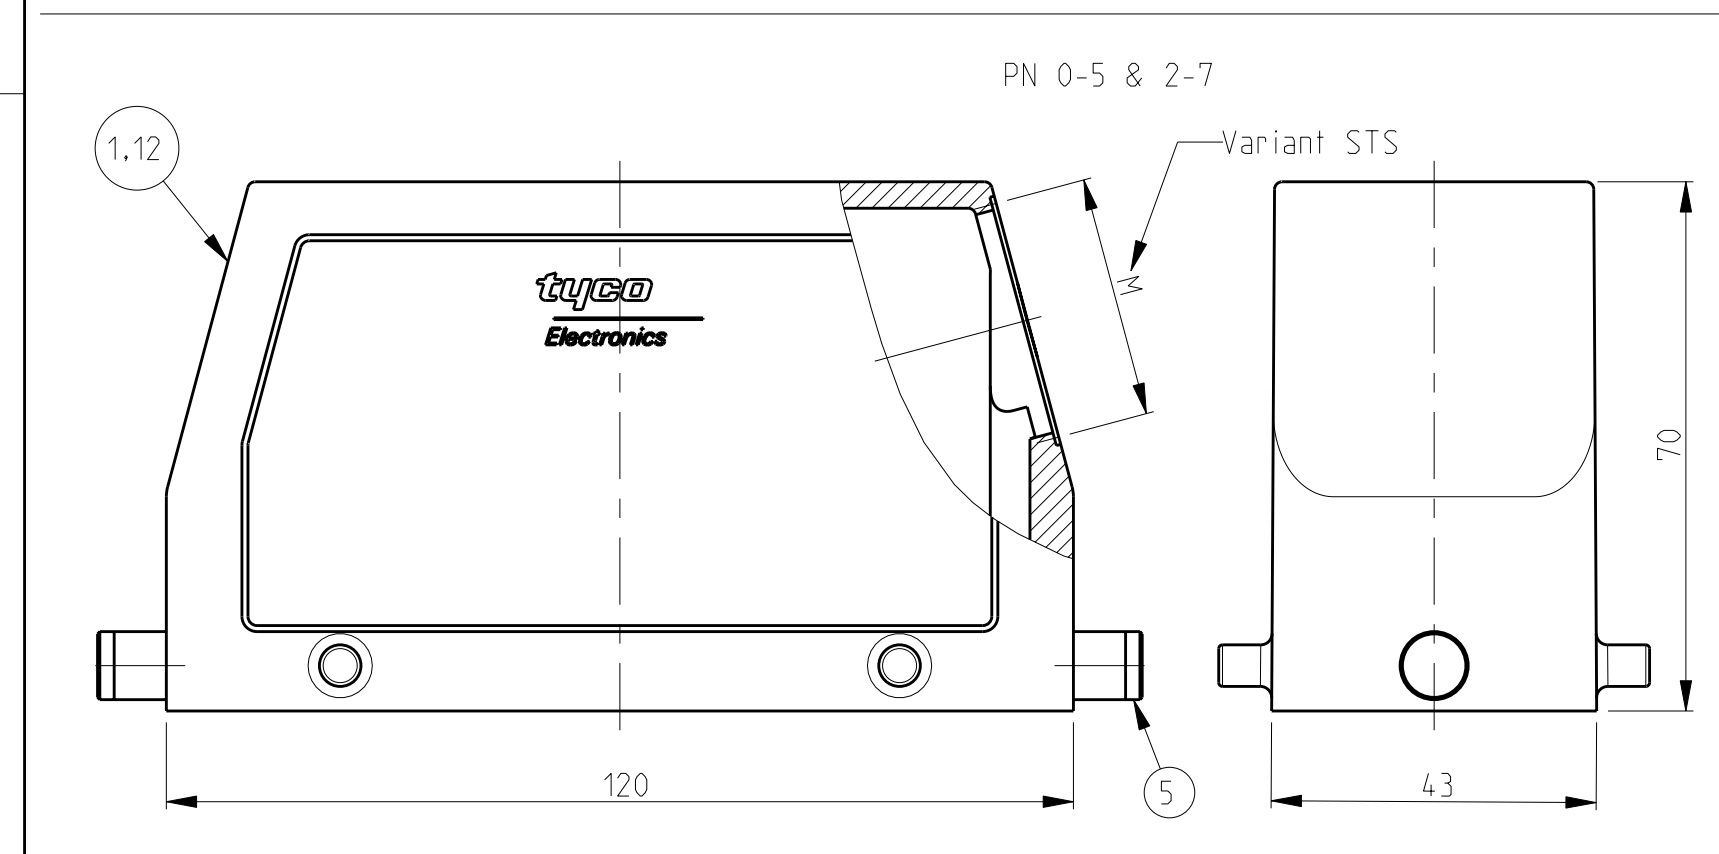

LOC		DIST		REVISIONS			
AI		P	LTB	DESCRIPTION	DATE	DWN	APVD
		A9		Released as per ECR-08-011918	12.May.2008	SP	TS

NOTES:

- Material:Housing:Aluminium Diecasting Alloy
- Surface-Powder Vannish Grey
-Aluminium Oxide +
Vannish Black
-Chromit Passivation +
Vannish Black
- Vannish on the inside not necessary
- Special Packaging
- Packaging
Quantity 5 Pieces in a box