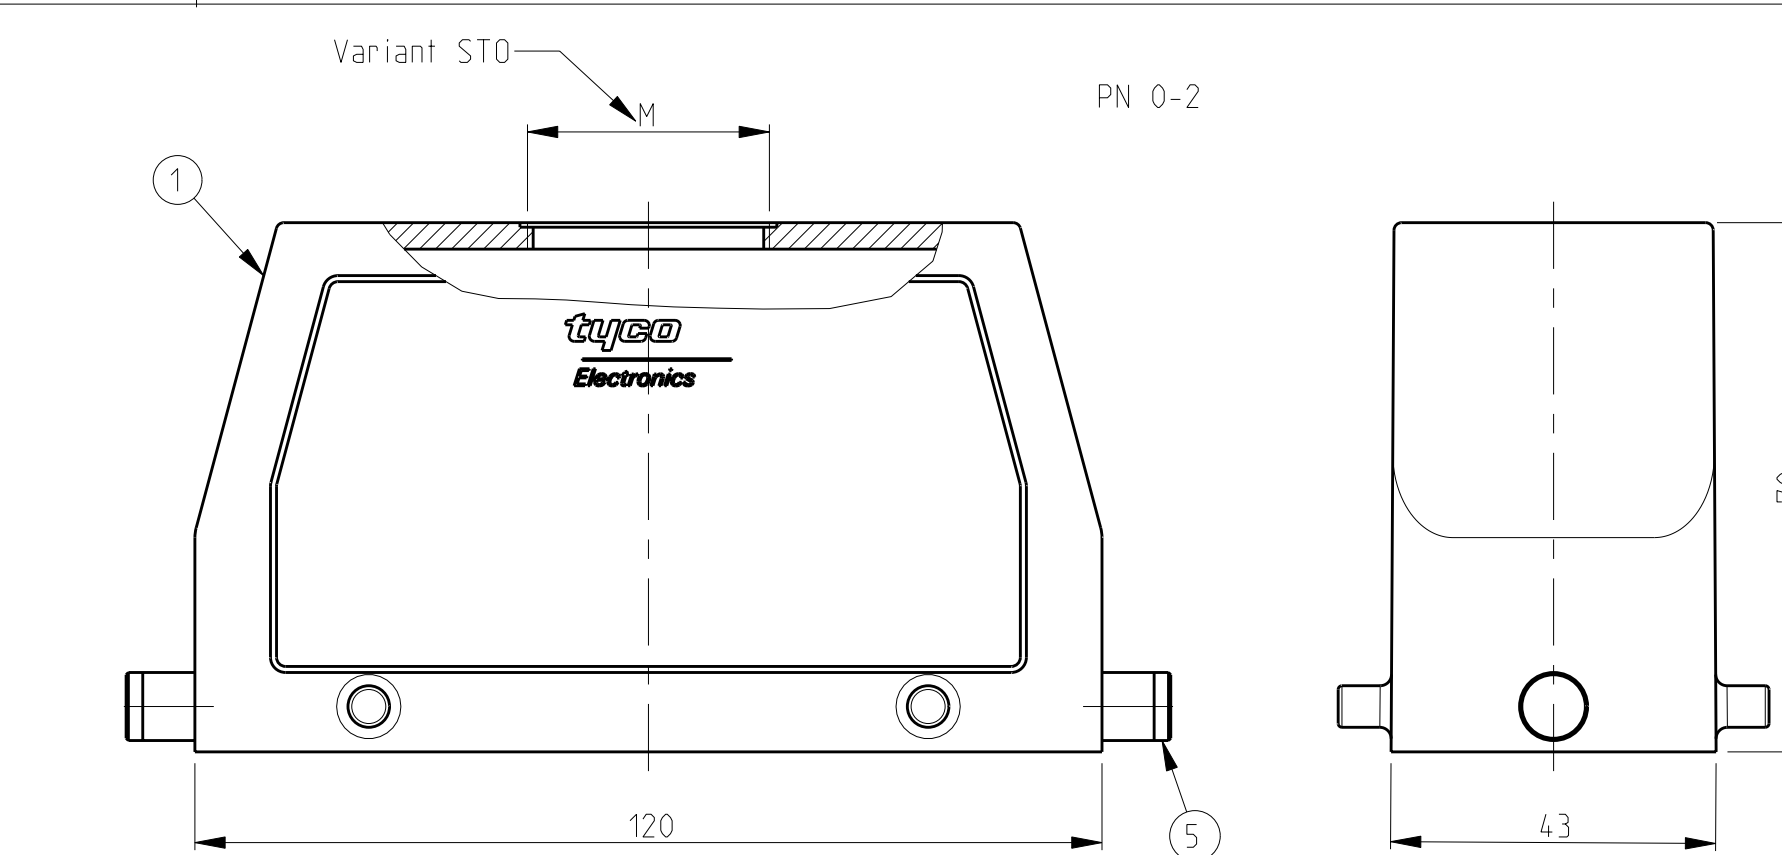

LOC		DIST		REVISIONS			
AI		P	LTB	DESCRIPTION	DATE	DWN	APVD
		A9		Released as per ECR-08-011918	12.May.2008	SP	TS

NOTES:

- Material:Housing:Aluminium Diecasting Alloy
- Surface-Powder Vannish Grey
-Aluminium Oxide +
Vannish Black
-Chromit Passivation +
Vannish Black
- Vannish on the inside not necessary
- Special Packaging
- Packaging
Quantity 5 Pieces in a box