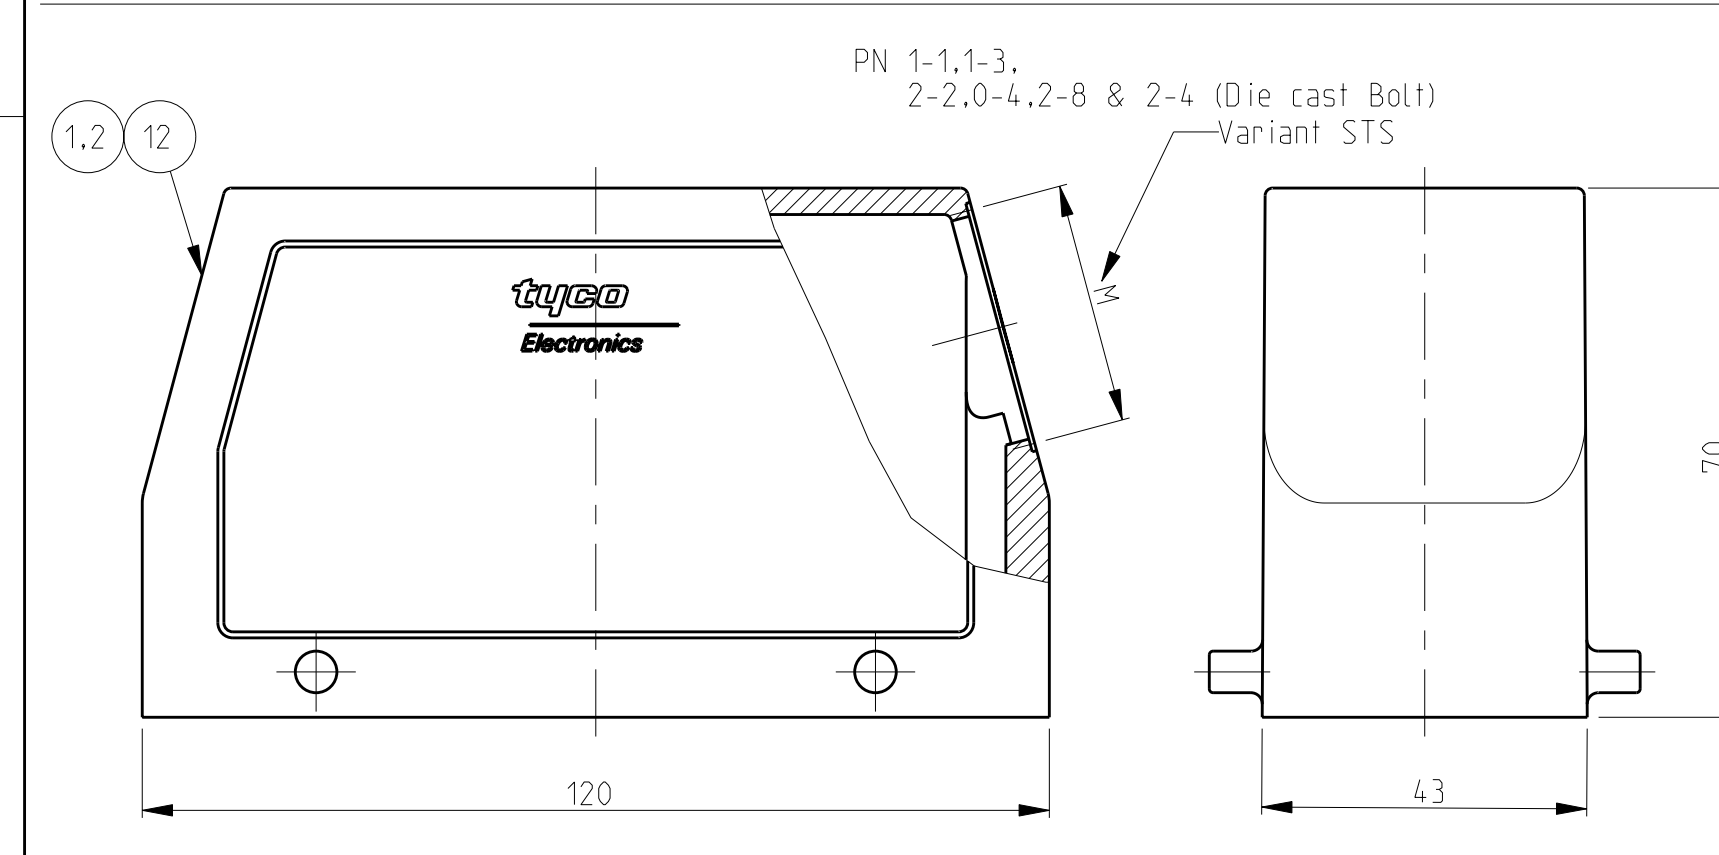

LOC		DIST		REVISIONS			
AI		P	LTB	DESCRIPTION	DATE	DWN	APVD
		A9		Released as per ECR-08-011918	12.May.2008	SP	TS

NOTES:

- Material:Housing:Aluminium Diecasting Alloy
- Surface-Powder Vannish Grey
-Aluminium Oxide +
Vannish Black
-Chromit Passivation +
Vannish Black
- Vannish on the inside not necessary
- Special Packaging
- Packaging
Quantity 5 Pieces in a box