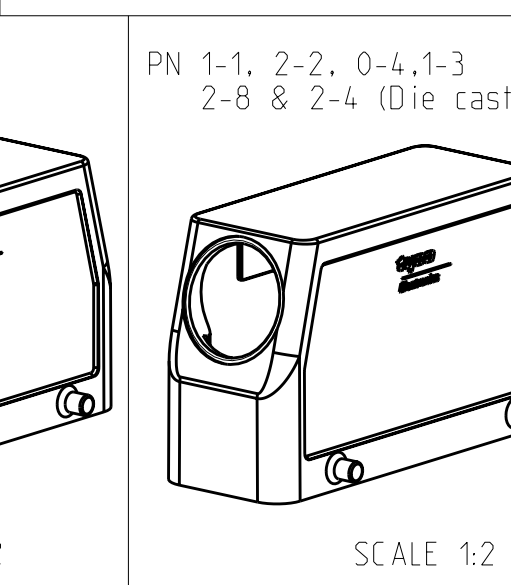

LOC		DIST		REVISIONS			
AI		P	LTB	DESCRIPTION	DATE	DWN	APVD
		A9		Released as per ECR-08-011918	12.May.2008	SP	TS

NOTES:

- Material:Housing:Aluminium Diecasting Alloy
- Surface-Powder Vannish Grey
-Aluminium Oxide +
Vannish Black
-Chromit Passivation +
Vannish Black
- Vannish on the inside not necessary
- Special Packaging
- Packaging
Quantity 5 Pieces in a box

NO	QTY	DESCRIPTION	MATERIAL	SURFACE	COLOR	ITEM NO	NOTES
1	1	HB-EMV Hood	Aluminium	Aluminium Chromated	Black	12	
2	1	HB Hood	Aluminium		Grey	11	2xM32
3	1	ZB Central clip	Stainless Steel	Blank	Blue	10	
4	1	ZB Central clip	Steel	Zinc Plated	Blue	9	
5	1	YS Locking clip	Stainless Steel	Blank	Blue	8	
6	1	YS Locking clip	Steel	Zinc Plated	Blue	7	
7	1	LB Clip bolt	Stainless Steel	Blank	Blue	6	
8	1	VS Locking clip bolt	Steel	Zinc Plated	Blue	5	
9	1	HB-EMV Hood	Aluminium		Grey	4	
10	1	HB-K Hood	Aluminium	Aluminium Oxide	Black	2	
11	1	HB Hood	Aluminium		Grey	1	