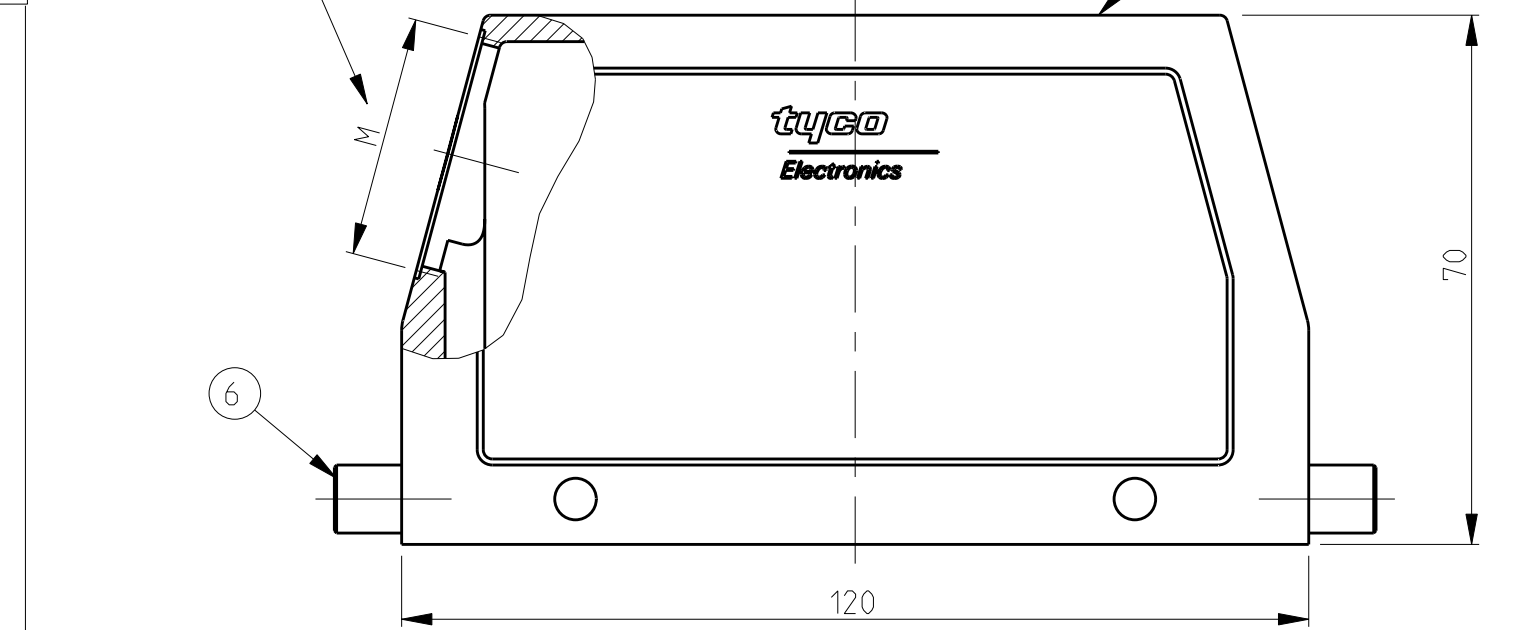

LOC		DIST		REVISIONS			
AI		P	LTB	DESCRIPTION	DATE	DWN	APVD
		A9		Released as per ECR-08-011918	12.May.2008	SP	TS

NOTES:

- Material:Housing:Aluminium Diecasting Alloy
- Surface-Powder Vannish Grey
-Aluminium Oxide +
Vannish Black
-Chromit Passivation +
Vannish Black
- Vannish on the inside not necessary
- Special Packaging
- Packaging
Quantity 5 Pieces in a box