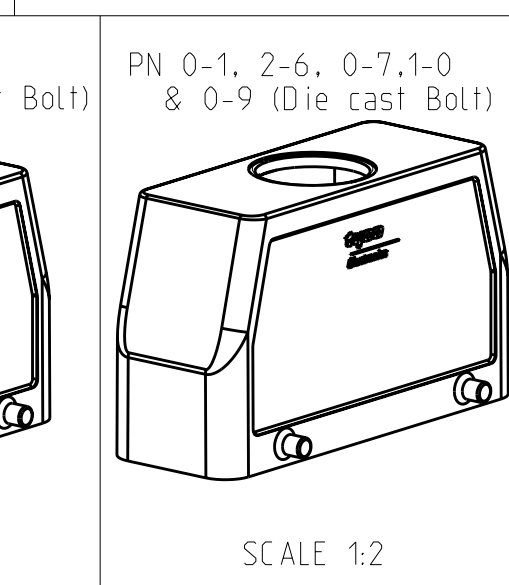

LOC		DIST		REVISIONS			
AI		P	LTB	DESCRIPTION	DATE	DWN	APVD
		A9		Released as per ECR-08-011918	12.May.2008	SP	TS

NOTES:

- Material:Housing:Aluminium Diecasting Alloy
- Surface-Powder Vannish Grey
-Aluminium Oxide +
Vannish Black
-Chromit Passivation +
Vannish Black
- Vannish on the inside not necessary
- Special Packaging
- Packaging
Quantity 5 Pieces in a box

NO	QTY	DESCRIPTION	MATERIAL	SURFACE	COLOR	ITEM NO	NOTES
1	1	HB-EMV Hood	Aluminium	Aluminium Chromated	Black	12	
2	1	HB Hood	Aluminium		Grey	11	2xM32
3	1	ZB Central clip	Stainless Steel	Blank	Blue	10	
4	1	ZB Central clip	Steel	Zinc Plated	Blue	9	
5	1	YS Locking clip	Stainless Steel	Blank	Blue	8	
6	1	YS Locking clip	Steel	Zinc Plated	Blue	7	
7	1	LB Clip bolt	Stainless Steel	Blank	Blue	6	
8	1	VS Locking clip bolt	Steel	Zinc Plated	Blue	5	
9	1	HB-EMV Hood	Aluminium		Grey	4	
10	1	HB-K Hood	Aluminium	Aluminium Oxide	Black	2	
11	1	HB Hood	Aluminium		Grey	1	

OBsolete

AMP 4805 REV 31MAR2000

Pro/ENGINEER DRAWING

Customer Drawn

SCALE 1:1 SHEET 1 OF 1 REV. A9

Product Name: HOOD HB.24.ST0/STS M-Thread

Part Number: C=1106465

Manufacturer: Tyco Electronics, AMP, GmbH