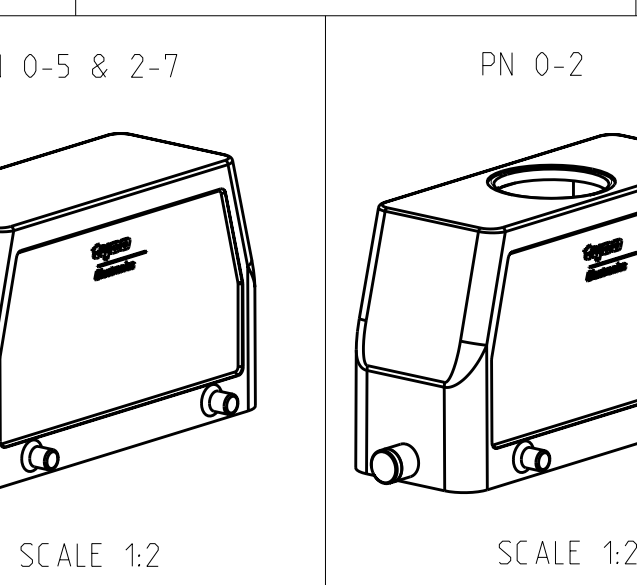

LOC		DIST		REVISIONS			
AI		P	LTB	DESCRIPTION	DATE	DWN	APVD
		A9		Released as per ECR-08-011918	12.May.2008	SP	TS

NOTES:

- Material:Housing:Aluminium Diecasting Alloy
- Surface-Powder Vannish Grey
-Aluminium Oxide +
Vannish Black
-Chromit Passivation +
Vannish Black
- Vannish on the inside not necessary
- Special Packaging
- Packaging
Quantity 5 Pieces in a box

NO	QTY	DESCRIPTION	MATERIAL	SURFACE	COLOR	ITEM NO	NOTES
1	1	HB-EMV Hood	Aluminium	Aluminium Chromated	Black	12	
2	1	HB Hood	Aluminium		Grey	11	2xM32
3	1	ZB Central clip	Stainless Steel	Blank	Blue	10	
4	1	ZB Central clip	Steel	Zinc Plated	Blue	9	
5	1	YS Locking clip	Stainless Steel	Blank	Blue	8	
6	1	YS Locking clip	Steel	Zinc Plated	Blue	7	
7	1	LB Clip bolt	Stainless Steel	Blank	Blue	6	
8	1	VS Locking clip bolt	Steel	Zinc Plated	Blue	5	
9	1	HB-EMV Hood	Aluminium		Grey	4	
10	1	HB-K Hood	Aluminium	Aluminium Oxide	Black	2	
11	1	HB Hood	Aluminium		Grey	1	