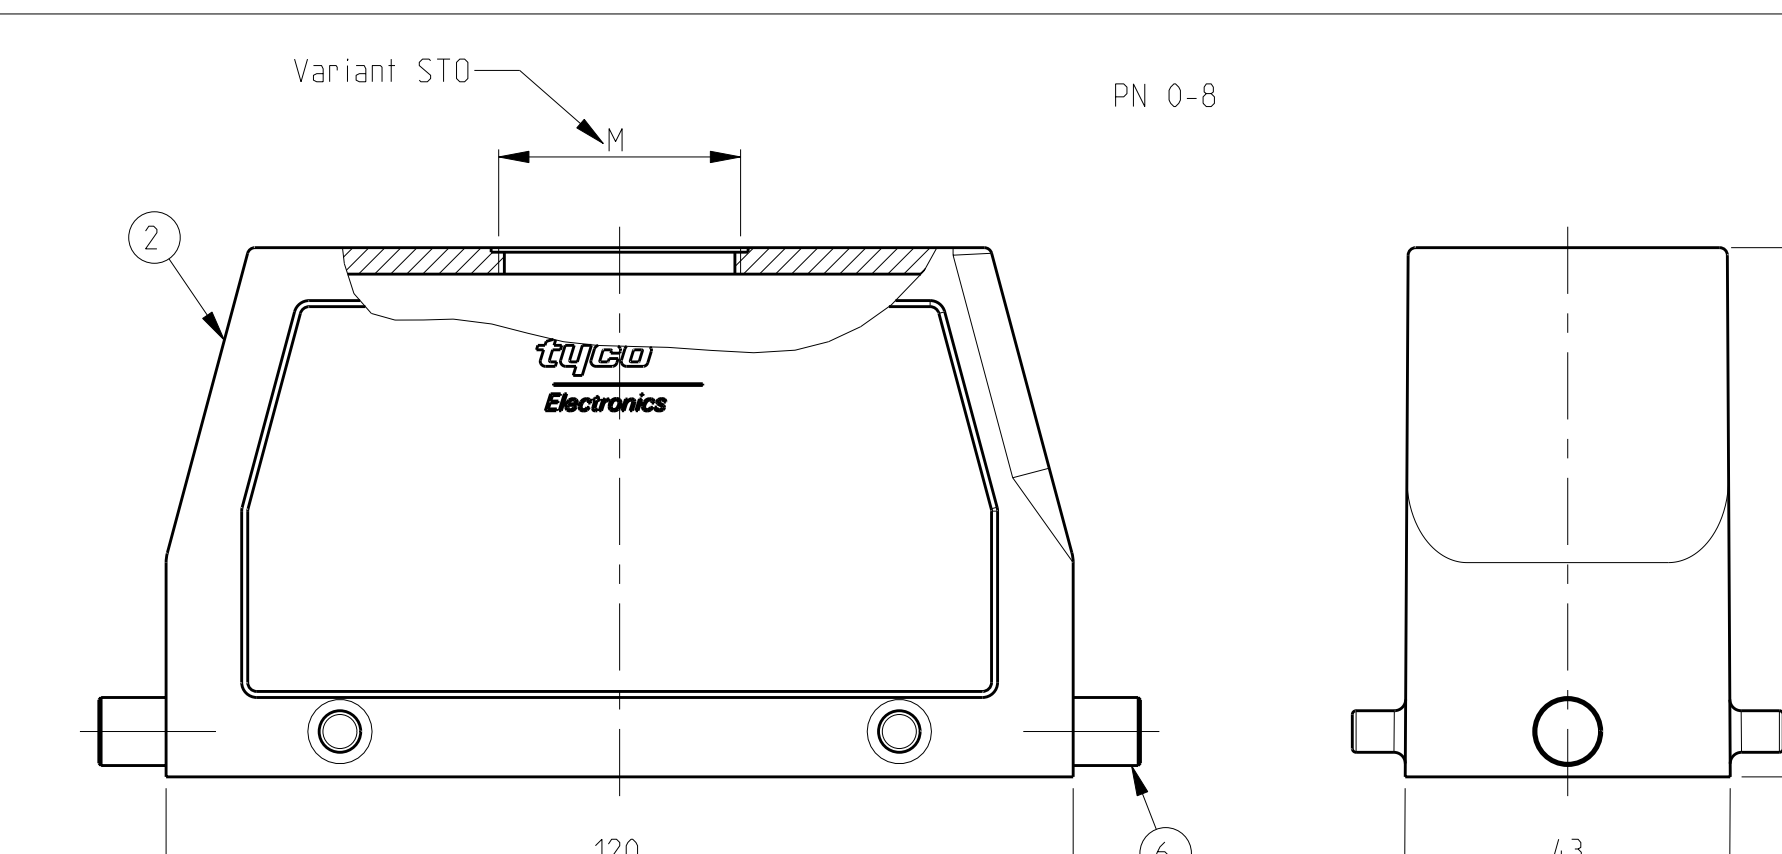

LOC		DIST		REVISIONS			
AI		P	LTB	DESCRIPTION	DATE	DWN	APVD
		A9		Released as per ECR-08-011918	12.May.2008	SP	TS

NOTES:

- Material:Housing:Aluminium Diecasting Alloy
- Surface-Powder Vannish Grey
-Aluminium Oxide +
Vannish Black
-Chromit Passivation +
Vannish Black
- Vannish on the inside not necessary
- Special Packaging
- Packaging
Quantity 5 Pieces in a box