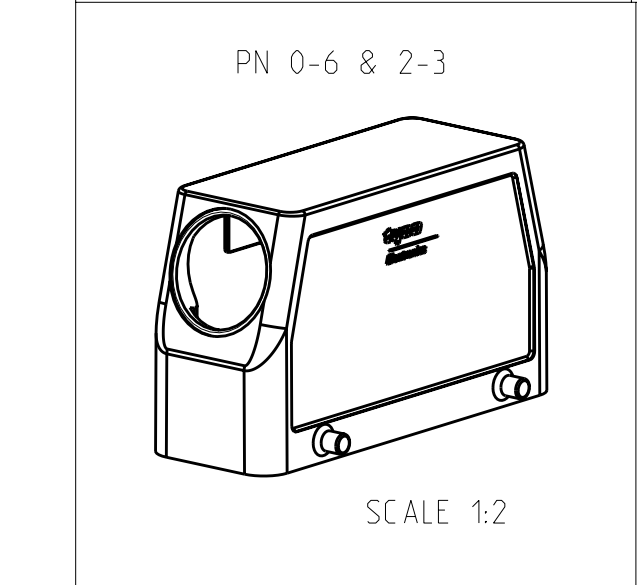

LOC		DIST		REVISIONS			
AI		P	LTB	DESCRIPTION	DATE	DWN	APVD
		A9		Released as per ECR-08-011918	12.May.2008	SP	TS

NOTES.

- Material:Housing:Aluminium Diecasting Alloy
- Surface-Powder Vannish Grey
-Aluminium Oxide +
-Vannish Black
-Chromit Passivation +
-Vannish Black
- Vannish on the inside not necessary
- Special Packaging
- Packaging
Quantity 5 Pieces in a box

ITEM	QTY	DESCRIPTION	MATERIAL	SURFACE	COLOR	ITEM NO	NOTES
1	1	HB-EMV Hood	Aluminium	Aluminium Chromated	Black	12	
1	1	HB Hood	Aluminium		Grey	11	2xM32
1	1	ZB Central clip	Stainless Steel	Blank	Grey	10	
1	1	ZB Central clip	Steel	Zinc Plated	Blue	9	
1	1	YS Locking clip	Stainless Steel	Blank	Grey	8	
1	1	YS Locking clip	Steel	Zinc Plated	Blue	7	
1	1	LB Clip bolt	Stainless Steel	Blank	Grey	6	
1	1	LB Clip bolt	Steel	Zinc Plated	Blue	5	
1	1	VS Locking clip bolt	Stainless Steel	Blank	Grey	4	
1	1	HB-EMV Hood	Aluminium		Grey	3	
1	1	HB-K Hood	Aluminium	Aluminium Oxide	Black	2	
1	1	HB Hood	Aluminium		Grey	1	