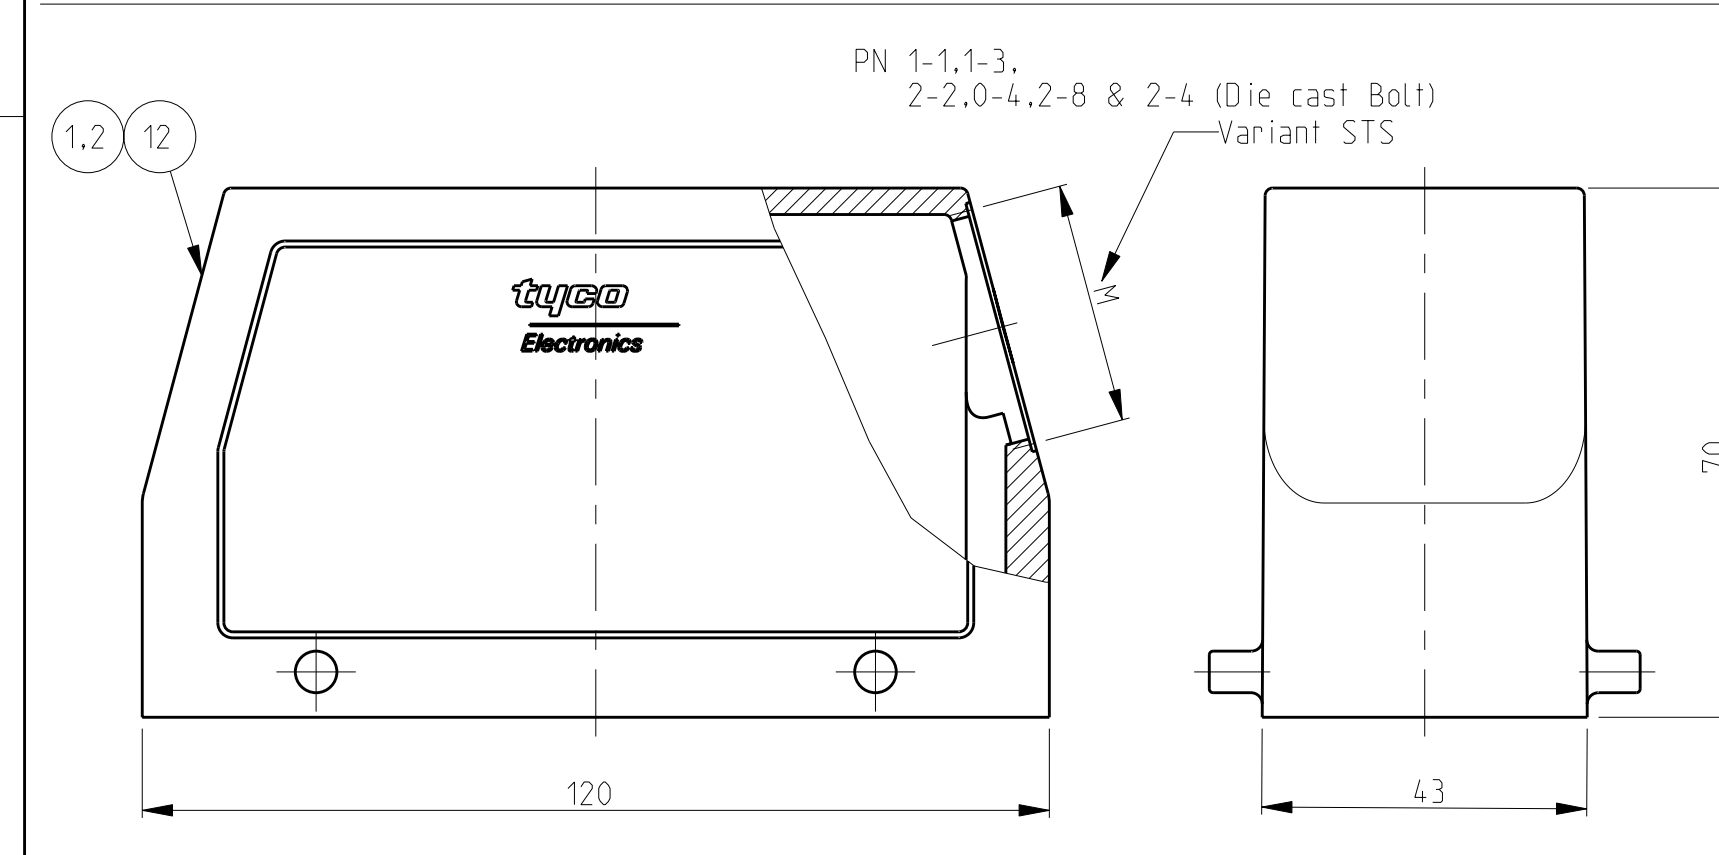

ITEM	QTY	DESCRIPTION	MATERIAL	SURFACE	COLOR	ITEM NO	NOTES
1	1	HB-EMV Hood	Aluminium	Aluminium Chromated	Black	12	
1	1	HB Hood	Aluminium		Grey	11	2xM32
1	1	ZB Central clip	Stainless Steel	Blank	Grey	10	
1	1	ZB Central clip	Steel	Zinc Plated	Blue	9	
1	1	YS Locking clip	Stainless Steel	Blank	Grey	8	
1	1	YS Locking clip	Steel	Zinc Plated	Blue	7	
1	1	LB Clip bolt	Stainless Steel	Blank	Grey	6	
1	1	LB Clip bolt	Steel	Zinc Plated	Blue	5	
1	1	VS Locking clip bolt	Stainless Steel	Blank	Grey	4	
1	1	HB-EMV Hood	Aluminium		Grey	3	
1	1	HB-K Hood	Aluminium	Aluminium Oxide	Black	2	
1	1	HB Hood	Aluminium		Grey	1	

OBsolete

ITEM	QTY	DESCRIPTION	MATERIAL	SURFACE	COLOR	ITEM NO	NOTES
2-8	2	HB-EMV Hood	Aluminium	Aluminium Chromated	Black	12	
2-7	2	HB Hood	Aluminium		Grey	11	2xM32
2-6	2	ZB Central clip	Stainless Steel	Blank	Grey	10	
2-5	2	ZB Central clip	Steel	Zinc Plated	Blue	9	
2-4	2	YS Locking clip	Stainless Steel	Blank	Grey	8	
2-3	2	YS Locking clip	Steel	Zinc Plated	Blue	7	
2-2	2	LB Clip bolt	Stainless Steel	Blank	Grey	6	
2-1	2	LB Clip bolt	Steel	Zinc Plated	Blue	5	
1-10	1	VS Locking clip bolt	Stainless Steel	Blank	Grey	4	
1-9	1	HB-EMV Hood	Aluminium		Grey	3	
1-8	1	HB-K Hood	Aluminium	Aluminium Oxide	Black	2	
1-7	1	HB Hood	Aluminium		Grey	1	

HB-EMV Hood: Aluminium, Aluminium Chromated, Black, 12
HB Hood: Aluminium, Grey, 11, 2xM32
ZB Central clip: Stainless Steel, Blank, Grey, 10
ZB Central clip: Steel, Zinc Plated, Blue, 9
YS Locking clip: Stainless Steel, Blank, Grey, 8
YS Locking clip: Steel, Zinc Plated, Blue, 7
LB Clip bolt: Stainless Steel, Blank, Grey, 6
LB Clip bolt: Steel, Zinc Plated, Blue, 5
VS Locking clip bolt: Stainless Steel, Blank, Grey, 4
HB-EMV Hood: Aluminium, Grey, 3
HB-K Hood: Aluminium, Aluminium Oxide, Black, 2
HB Hood: Aluminium, Grey, 1

DATE: 01.08.2000
DWG: Schneider
CHK: Schwieger
APVD: NAME

PRODUCT SPEC: 108-74001
108-74003
APPLICATION SPEC: 114-74001
114-74004

WEIGHT: -
CUSTOMER DRAWING

SCALE: 1:1 SHEET: 1 OF 1 REV: A9