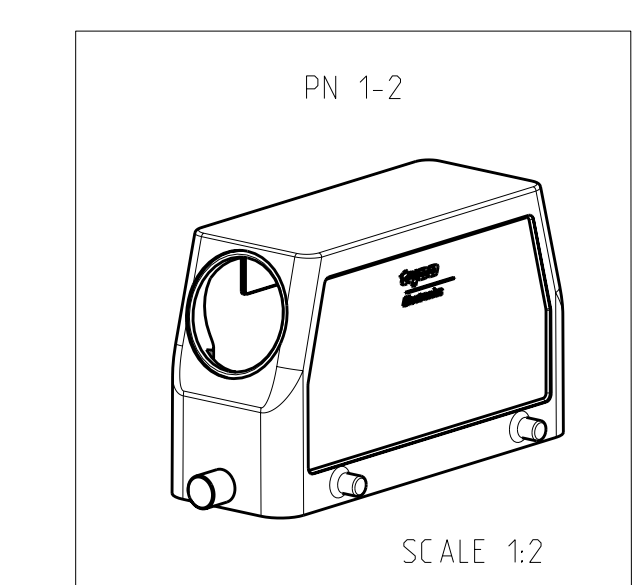

ITEM	QTY	DESCRIPTION	MATERIAL	SURFACE	COLOR	ITEM NO	NOTES
1	1	HB-EMV Hood	Aluminium	Aluminium Chromated	Black	12	
1	1	HB Hood	Aluminium		Grey	11	2xM32
1	1	ZB Central clip	Stainless Steel	Blank	Grey	10	
1	1	ZB Central clip	Steel	Zinc Plated	Blue	9	
1	1	YS Locking clip	Stainless Steel	Blank	Grey	8	
1	1	YS Locking clip	Steel	Zinc Plated	Blue	7	
1	1	LB Clip bolt	Stainless Steel	Blank	Grey	6	
1	1	LB Clip bolt	Steel	Zinc Plated	Blue	5	
1	1	VS Locking clip bolt	Stainless Steel	Blank	Grey	4	
1	1	HB-EMV Hood	Aluminium		Grey	3	
1	1	HB-K Hood	Aluminium	Aluminium Oxide	Black	2	
1	1	HB Hood	Aluminium		Grey	1	