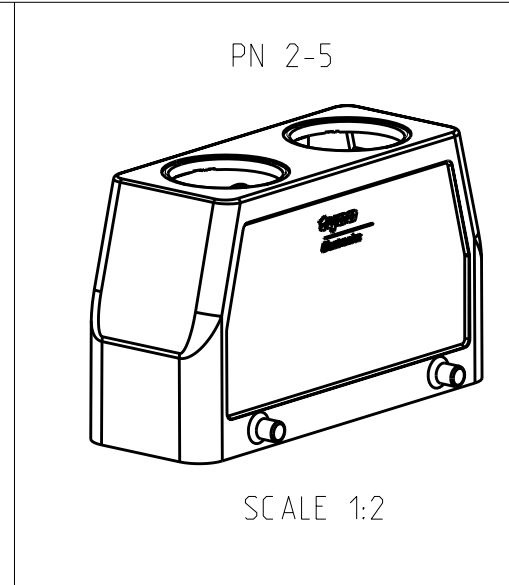

LOC		DIST		REVISIONS			
AI		P	LTB	DESCRIPTION	DATE	DWN	APVD
		A9		Released as per ECR-08-011918	12.May.2008	SP	TS

NOTES.

- Material:Housing:Aluminium Diecasting Alloy
- Surface-Powder Vannish Grey
-Aluminium Oxide +
-Vannish Black
-Chromit Passivation +
-Vannish Black
- Vannish on the inside not necessary
- Special Packaging
- Packaging
Quantity 5 Pieces in a box

ITEM	QTY	DESCRIPTION	MATERIAL	SURFACE	COLOR	ITEM NO	NOTES
1	1	HB-EMV Hood	Aluminium	Aluminium Chromated	Black	12	
1	1	HB Hood	Aluminium		Grey	11	2xM32
1	1	ZB Central clip	Stainless Steel	Blank	Grey	10	
1	1	ZB Central clip	Steel	Zinc Plated	Blue	9	
1	1	YS Locking clip	Stainless Steel	Blank	Grey	8	
1	1	YS Locking clip	Steel	Zinc Plated	Blue	7	
1	1	LB Clip bolt	Stainless Steel	Blank	Grey	6	
1	1	LB Clip bolt	Steel	Zinc Plated	Blue	5	
1	1	VS Locking clip bolt	Stainless Steel	Blank	Grey	4	
1	1	HB-EMV Hood	Aluminium		Grey	3	
1	1	HB-K Hood	Aluminium	Aluminium Oxide	Black	2	
1	1	HB Hood	Aluminium		Grey	1	