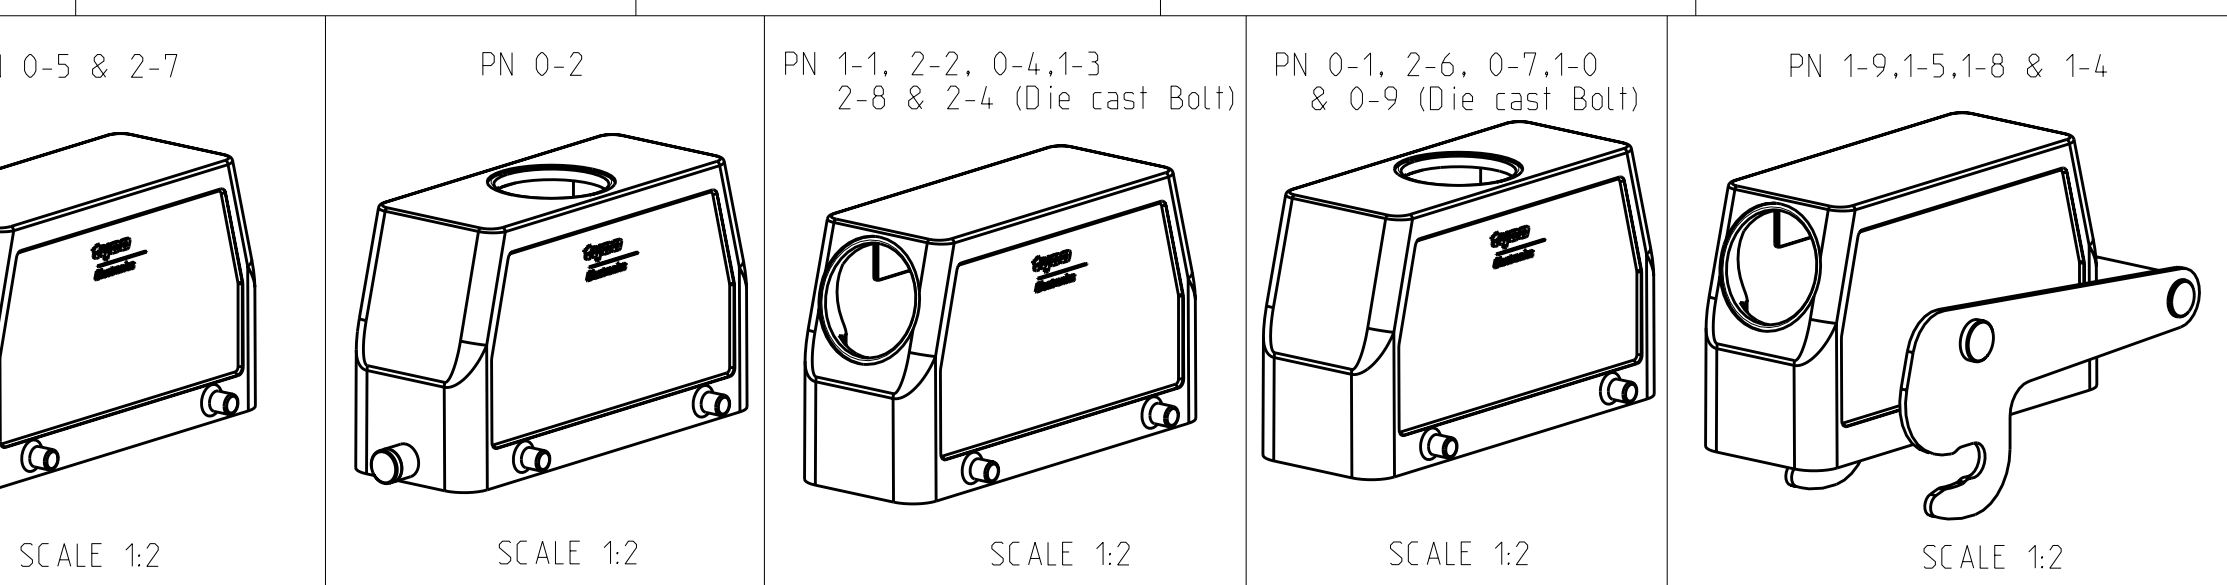

LOC		DIST		REVISIONS			
AI		P	LTB	DESCRIPTION	DATE	DWN	APVD
		A9		Released as per ECR-08-011918	12.May.2008	SP	TS

NOTES.

- Material:Housing:Aluminium Diecasting Alloy
- Surface-Powder Vannish Grey
-Aluminium Oxide +
-Vannish Black
-Chromit Passivation +
-Vannish Black
- Vannish on the inside not necessary
- Special Packaging
- Packaging
Quantity 5 Pieces in a box