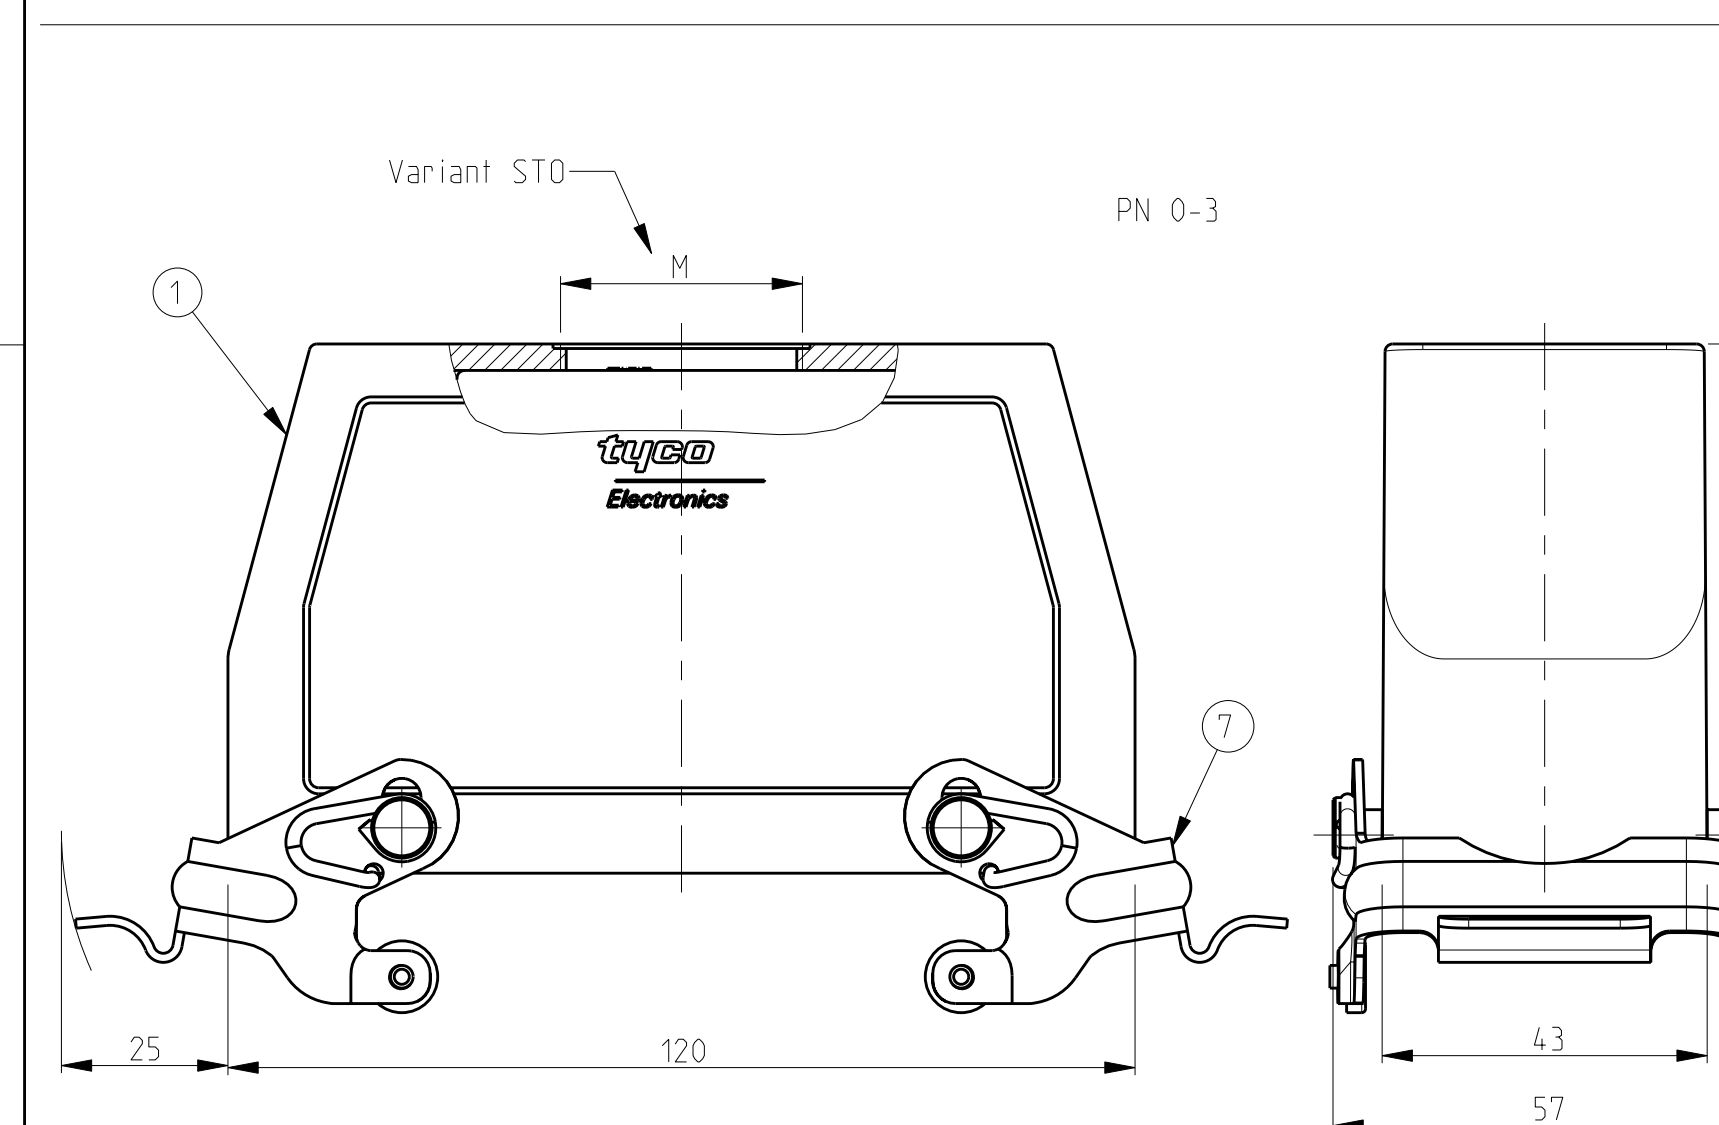

LOC		DIST		REVISIONS			
AI		P	LTB	DESCRIPTION	DATE	DWN	APVD
		A9		Released as per ECR-08-011918	12.May.2008	SP	TS

NOTES.

- Material:Housing:Aluminium Diecasting Alloy
- Surface-Powder Vannish Grey
-Aluminium Oxide +
-Vannish Black
-Chromit Passivation +
-Vannish Black
- Vannish on the inside not necessary
- Special Packaging
- Packaging
Quantity 5 Pieces in a box