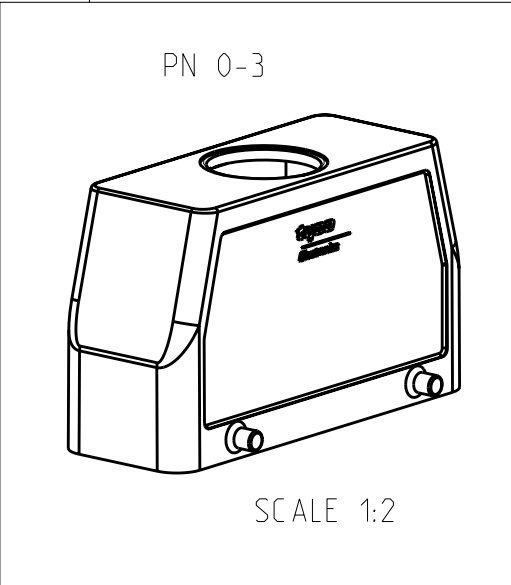

LOC		DIST		REVISIONS			
AI		P	LTB	DESCRIPTION	DATE	DWN	APVD
		A9		Released as per ECR-08-011918	12.May.2008	SP	TS

NOTES.

- Material:Housing:Aluminium Diecasting Alloy
- Surface-Powder Vannish Grey
-Aluminium Oxide +
-Vannish Black
-Chromit Passivation +
-Vannish Black
- Vannish on the inside not necessary
- Special Packaging
- Packaging
Quantity 5 Pieces in a box

ITEM	QTY	DESCRIPTION	MATERIAL	SURFACE	COLOR	ITEM NO	NOTES
1	1	HB-EMV Hood	Aluminium	Aluminium Chromated	Black	12	
1	1	HB Hood	Aluminium		Grey	11	2xM32
1	1	ZB Central clip	Stainless Steel	Blank	Grey	10	
1	1	ZB Central clip	Steel	Zinc Plated	Blue	9	
1	1	YS Locking clip	Stainless Steel	Blank	Grey	8	
1	1	YS Locking clip	Steel	Zinc Plated	Blue	7	
1	1	LB Clip bolt	Stainless Steel	Blank	Grey	6	
1	1	LB Clip bolt	Steel	Zinc Plated	Blue	5	
1	1	VS Locking clip bolt	Stainless Steel	Blank	Grey	4	
1	1	HB-EMV Hood	Aluminium		Grey	3	
1	1	HB-K Hood	Aluminium	Aluminium Oxide	Black	2	
1	1	HB Hood	Aluminium		Grey	1	