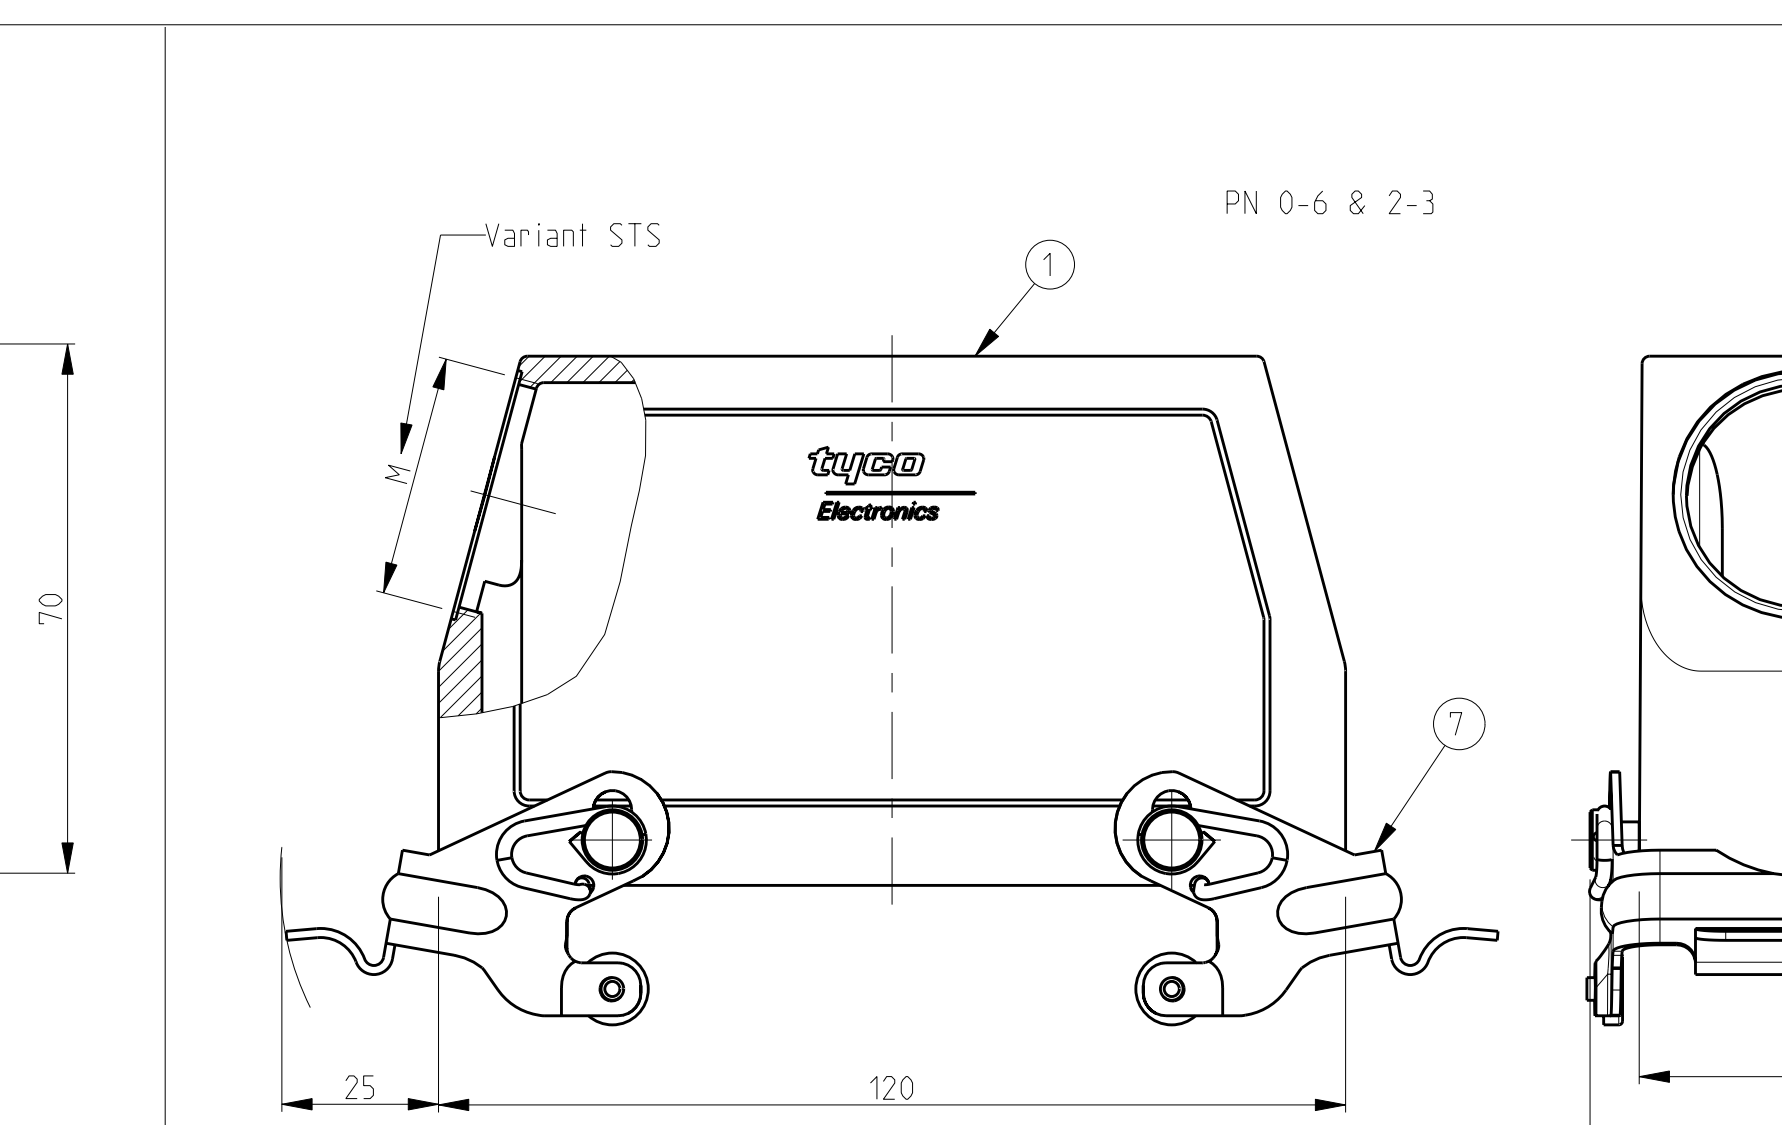

LOC		DIST		REVISIONS			
AI		P	LTB	DESCRIPTION	DATE	DWN	APVD
		A9		Released as per ECR-08-011918	12.May.2008	SP	TS

NOTES.

- Material:Housing:Aluminium Diecasting Alloy
- Surface-Powder Vannish Grey
-Aluminium Oxide +
-Vannish Black
-Chromit Passivation +
-Vannish Black
- Vannish on the inside not necessary
- Special Packaging
- Packaging
Quantity 5 Pieces in a box

ITEM	QTY	DESCRIPTION	MATERIAL	SURFACE	COLOR	ITEM NO	NOTES
1	1	HB-EMV Hood	Aluminium	Aluminium Chromated	Black	12	
1	1	HB Hood	Aluminium		Grey	11	2xM32
1	1	ZB Central clip	Stainless Steel	Blank	Grey	10	
1	1	ZB Central clip	Steel	Zinc Plated	Blue	9	
1	1	YS Locking clip	Stainless Steel	Blank	Grey	8	
1	1	YS Locking clip	Steel	Zinc Plated	Blue	7	
1	1	LB Clip bolt	Stainless Steel	Blank	Grey	6	
1	1	LB Clip bolt	Steel	Zinc Plated	Blue	5	
1	1	VS Locking clip bolt	Stainless Steel	Blank	Grey	4	
1	1	HB-EMV Hood	Aluminium		Grey	3	
1	1	HB-K Hood	Aluminium	Aluminium Oxide	Black	2	
1	1	HB Hood	Aluminium		Grey	1	