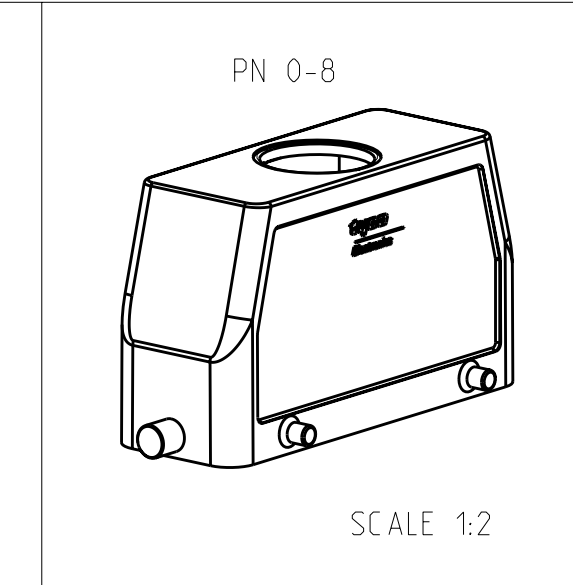

LOC		DIST		REVISIONS			
AI		P	LTB	DESCRIPTION	DATE	DWN	APVD
		A9		Released as per ECR-08-011918	12.May.2008	SP	TS

NOTES.

- Material:Housing:Aluminium Diecasting Alloy
- Surface-Powder Vannish Grey
-Aluminium Oxide +
-Vannish Black
-Chromit Passivation +
-Vannish Black
- Vannish on the inside not necessary
- Special Packaging
- Packaging
Quantity 5 Pieces in a box

ITEM	QTY	DESCRIPTION	MATERIAL	SURFACE	COLOR	ITEM NO	NOTES
1	1	HB-EMV Hood	Aluminium	Aluminium Chromated	Black	12	
1	1	HB Hood	Aluminium		Grey	11	2xM32
1	1	ZB Central clip	Stainless Steel	Blank	Grey	10	
1	1	ZB Central clip	Steel	Zinc Plated	Blue	9	
1	1	YS Locking clip	Stainless Steel	Blank	Grey	8	
1	1	YS Locking clip	Steel	Zinc Plated	Blue	7	
1	1	LB Clip bolt	Stainless Steel	Blank	Grey	6	
1	1	LB Clip bolt	Steel	Zinc Plated	Blue	5	
1	1	VS Locking clip bolt	Stainless Steel	Blank	Grey	4	
1	1	HB-EMV Hood	Aluminium		Grey	3	
1	1	HB-K Hood	Aluminium	Aluminium Oxide	Black	2	
1	1	HB Hood	Aluminium		Grey	1	