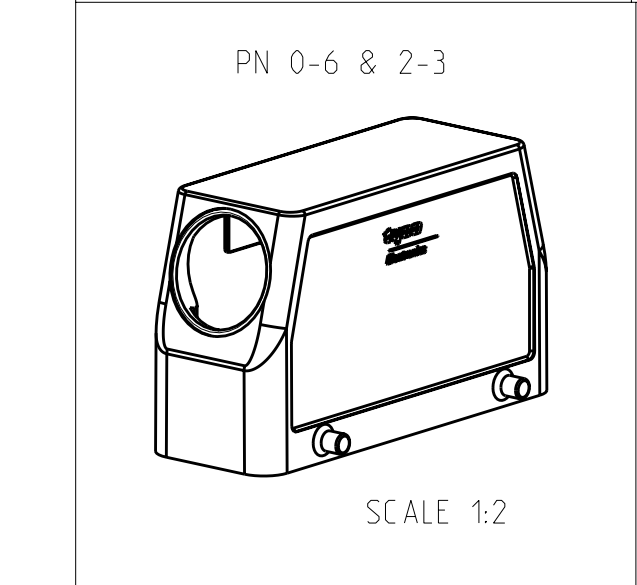

LOC		DIST		REVISIONS			
AI		P	LTB	DESCRIPTION	DATE	DWN	APVD
		A9		Released as per ECR-08-011918	12.May.2008	SP	TS

NOTES.

- Material:Housing:Aluminium Diecasting Alloy
- Surface-Powder Vannish Grey
-Aluminium Oxide +
Vannish Black
-Chromit Passivation +
Vannish Black
- Vannish on the inside not necessary
- Special Packaging
- Packaging
Quantity 5 Pieces in a box

ITEM	QTY	DESCRIPTION	MATERIAL	SURFACE	COLOR	ITEM NO	NOTES
1	1	HB-EMV Hood	Aluminium	Aluminium Chromated	Black	12	
1	1	HB Hood	Aluminium		Grey	11	2xM32
1	1	ZB Central clip	Stainless Steel	Blank		10	
1	1	ZB Central clip	Steel	Zinc Plated	Blue	9	
1	1	YS Locking clip	Stainless Steel	Blank		8	
1	1	YS Locking clip	Steel	Zinc Plated	Blue	7	
1	1	LB Clip bolt	Stainless Steel	Blank		6	
1	1	LB Clip bolt	Steel	Zinc Plated	Blue	5	
1	1	VS Locking clip bolt	Stainless Steel	Blank		4	
1	1	HB-EMV Hood	Aluminium		Grey	1	
1	1	HB-K Hood	Aluminium	Aluminium Oxide	Black	2	
1	1	HB Hood	Aluminium		Grey	1	

OBSOLETE

DATE: 01.08.2000
DWN: Schneider
DATE: 01.08.2000
CHK: Schwegler

PRODUCT SPEC: 108-74001
108-74003
APPLICATION SPEC: 114-74001
114-74004

WEIGHT: -

CUSTOMER DRAWING

SCALE: 1:1 SHEET: 1 OF 1 REV: A9

TYCO ELECTRONICS
Tyco Electronics, AMP, GmbH
D-53819, Neunkirchen, Germany

HOOD
HB.24.ST0/STS M-Thread

SIZE: CAGE CODE: DRAWING NO: RESTRICTED TO: A11 C=1106465

X-ON Electronics

Largest Supplier of Electrical and Electronic Components

Click to view similar products for [Heavy Duty Power Connectors](#) category: