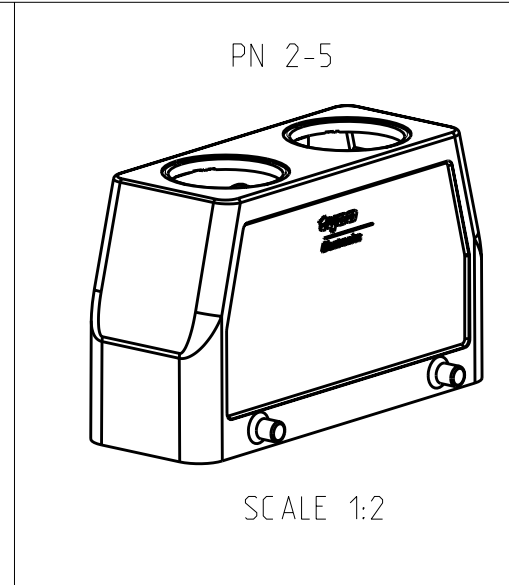

LOC		DIST		REVISIONS			
AI		P	LTB	DESCRIPTION	DATE	DWN	APVD
		A9		Released as per ECR-08-011918	12.May.2008	SP	TS

NOTES.

- Material:Housing:Aluminium Diecasting Alloy
- Surface-Powder Vannish Grey
-Aluminium Oxide +
Vannish Black
-Chromit Passivation +
Vannish Black
- Vannish on the inside not necessary
- Special Packaging
- Packaging
Quantity 5 Pieces in a box

ITEM	QTY	DESCRIPTION	MATERIAL	SURFACE	COLOR	ITEM NO	NOTES
1	1	HB-EMV Hood	Aluminium	Aluminium Chromated	Black	12	
1	1	HB Hood	Aluminium		Grey	11	2xM32
1	1	ZB Central clip	Stainless Steel	Blank		10	
1	1	ZB Central clip	Steel	Zinc Plated	Blue	9	
1	1	YS Locking clip	Stainless Steel	Blank		8	
1	1	YS Locking clip	Steel	Zinc Plated	Blue	7	
1	1	LB Clip bolt	Stainless Steel	Blank		6	
1	1	LB Clip bolt	Steel	Zinc Plated	Blue	5	
1	1	VS Locking clip bolt	Stainless Steel	Blank		4	
1	1	HB-EMV Hood	Aluminium		Grey	1	
1	1	HB-K Hood	Aluminium	Aluminium Oxide	Black	2	
1	1	HB Hood	Aluminium		Grey	1	

OBSOLETE

DATE: 01.08.2000
DWN: Schneider
DATE: 01.08.2000
CHK: Schwegler

PRODUCT SPEC: 108-74001
108-74003
APPLICATION SPEC: 114-74001
114-74004

WEIGHT: -

CUSTOMER DRAWING

SCALE: 1:1 SHEET: 1 OF 1 REV: A9

TYCO ELECTRONICS
Tyco Electronics, AMP, GmbH
D-53819, Neunkirchen, Germany