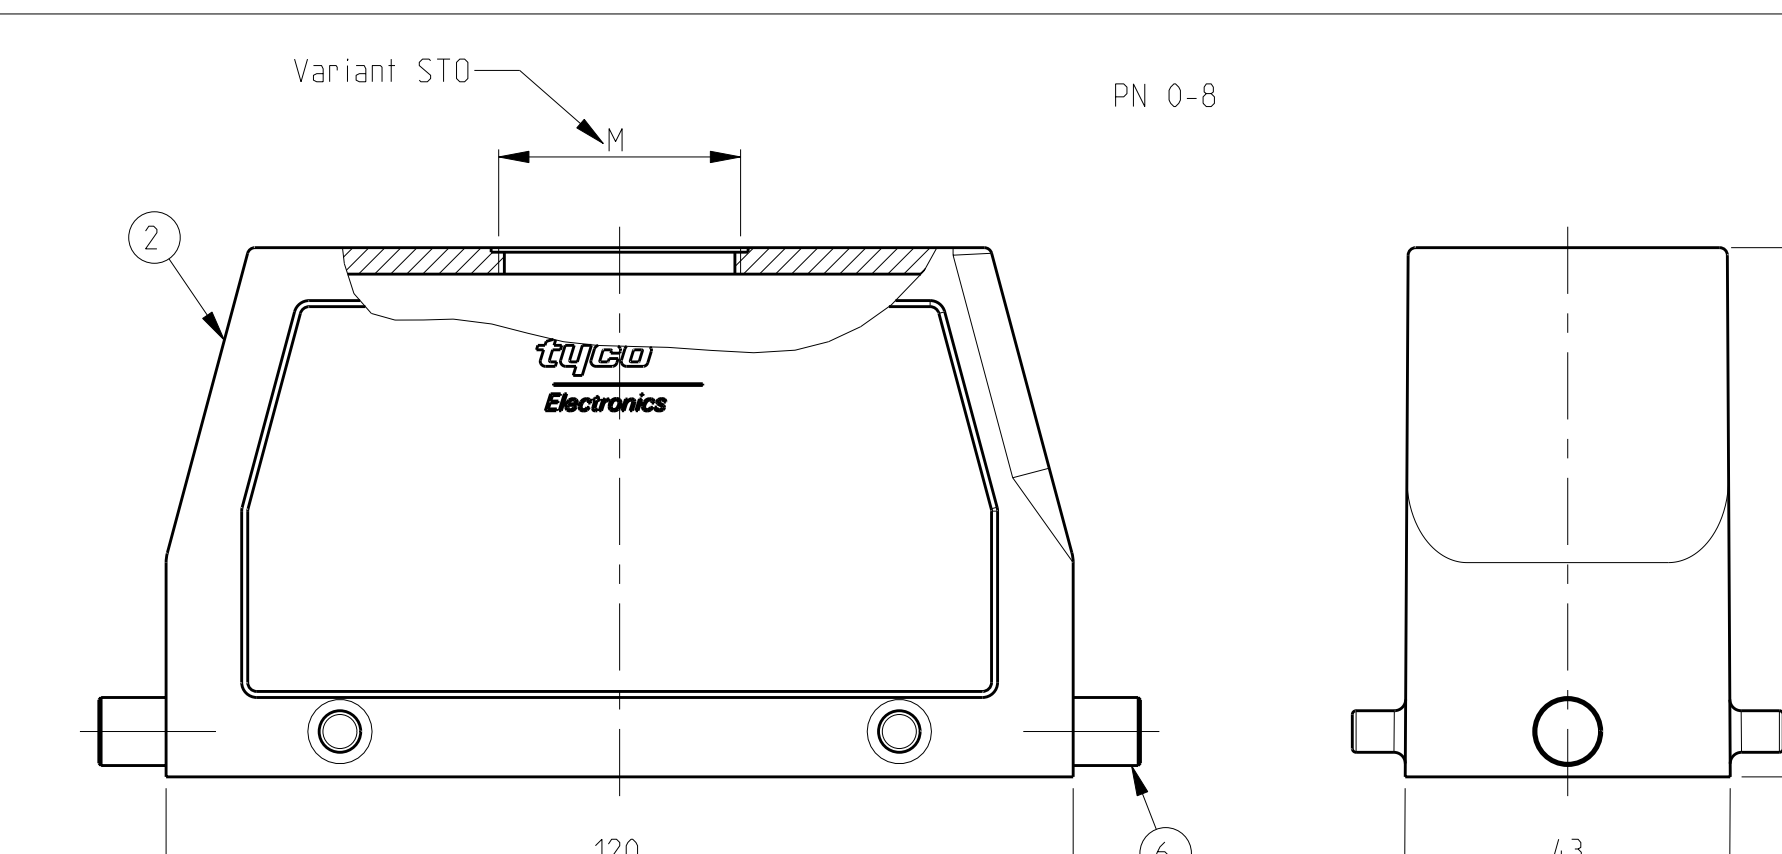

LOC		DIST		REVISIONS			
AI		P	LTB	DESCRIPTION	DATE	DWN	APVD
		A9		Released as per ECR-08-011918	12.May.2008	SP	TS

NOTES.

- Material:Housing:Aluminium Diecasting Alloy
- Surface-Powder Vannish Grey
-Aluminium Oxide +
Vannish Black
-Chromit Passivation +
Vannish Black
- Vannish on the inside not necessary
- Special Packaging
- Packaging
Quantity 5 Pieces in a box

OBSOLETE

DATE: 01.08.2000
DWN: Schneider
DATE: 01.08.2000
CHK: Schwegler

PRODUCT SPEC: 108-74001
108-74003
APPLICATION SPEC: 114-74001
114-74004

WEIGHT: -

CUSTOMER DRAWING

SCALE: 1:1 SHEET: 1 OF 1 REV: A9

TYCO ELECTRONICS
Tyco Electronics, AMP, GmbH
D-53819, Neunkirchen, Germany