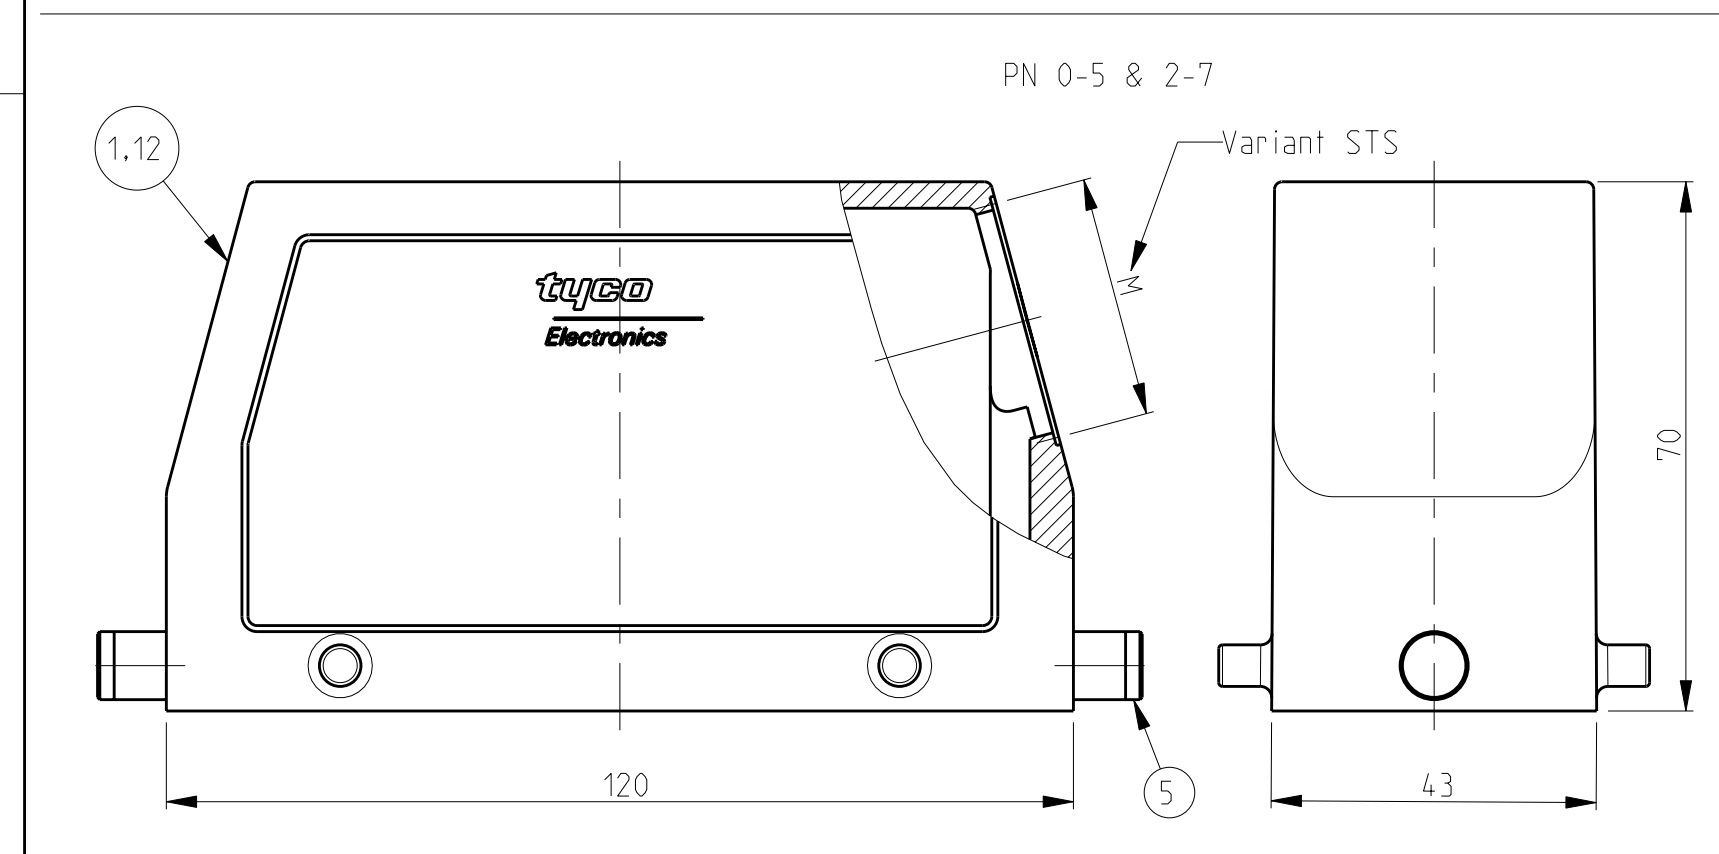

ITEM	QTY	DESCRIPTION	MATERIAL	SURFACE	COLOR	ITEM NO	NOTES
1	1	HB-EMV Hood	Aluminium	Aluminium Chromated	Black	12	
1	1	HB Hood	Aluminium		Grey	11	2xM32
1	1	ZB Central clip	Stainless Steel	Blank		10	
1	1	ZB Central clip	Steel	Zinc Plated	Blue	9	
1	1	YS Locking clip	Stainless Steel	Blank		8	
1	1	YS Locking clip	Steel	Zinc Plated	Blue	7	
1	1	LB Clip bolt	Stainless Steel	Blank		6	
1	1	LB Clip bolt	Steel	Zinc Plated	Blue	5	
1	1	VS Locking clip bolt	Stainless Steel	Blank		4	
1	1	HB-EMV Hood	Aluminium		Grey	1	
1	1	HB-K Hood	Aluminium	Aluminium Oxide	Black	2	
1	1	HB Hood	Aluminium		Grey	1	

OBSOLETE

DATE: 01.08.2000
DWN: Schneider
DATE: 01.08.2000
CHK: Schwegler

PRODUCT SPEC: 108-74001
108-74003
APPLICATION SPEC: 114-74001
114-74004

WEIGHT: -

CUSTOMER DRAWING

SCALE: 1:1 SHEET: 1 OF 1 REV: A9

TYCO ELECTRONICS
Tyco Electronics, AMP, GmbH
D-53819, Neunkirchen, Germany

HOOD
HB.24.ST0/STS M-Thread

SIZE: CAGE CODE: DRAWING NO: RESTRICTED TO: A11 C=1106465