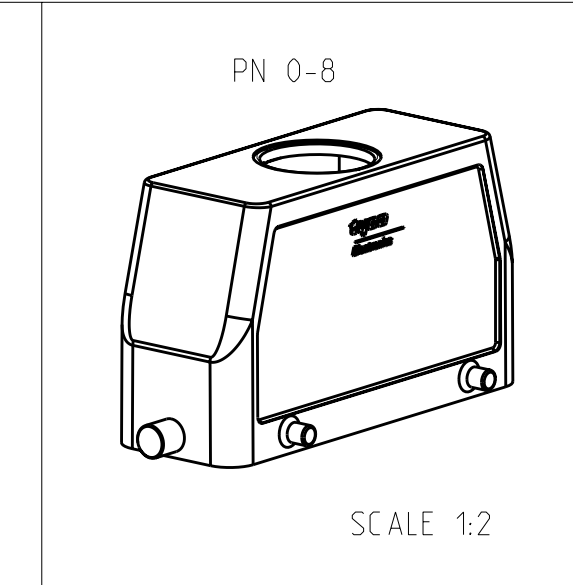

LOC		DIST		REVISIONS			
AI		P	LTB	DESCRIPTION	DATE	DWN	APVD
		A9		Released as per ECR-08-011918	12.May.2008	SP	TS

NOTES.

- Material:Housing:Aluminium Diecasting Alloy
- Surface-Powder Vannish Grey
-Aluminium Oxide +
Vannish Black
-Chromit Passivation +
Vannish Black
- Vannish on the inside not necessary
- Special Packaging
- Packaging
Quantity 5 Pieces in a box

ITEM	QTY	DESCRIPTION	MATERIAL	SURFACE	COLOR	ITEM NO	NOTES
1	1	HB-EMV Hood	Aluminium	Aluminium Chromated	Black	12	
1	1	HB Hood	Aluminium		Grey	11	2xM32
1	1	ZB Central clip	Stainless Steel	Blank		10	
1	1	ZB Central clip	Steel	Zinc Plated	Blue	9	
1	1	YS Locking clip	Stainless Steel	Blank		8	
1	1	YS Locking clip	Steel	Zinc Plated	Blue	7	
1	1	LB Clip bolt	Stainless Steel	Blank		6	
1	1	LB Clip bolt	Steel	Zinc Plated	Blue	5	
1	1	VS Locking clip bolt	Stainless Steel	Blank		4	
1	1	HB-EMV Hood	Aluminium		Grey	1	
1	1	HB-K Hood	Aluminium	Aluminium Oxide	Black	2	
1	1	HB Hood	Aluminium		Grey	1	