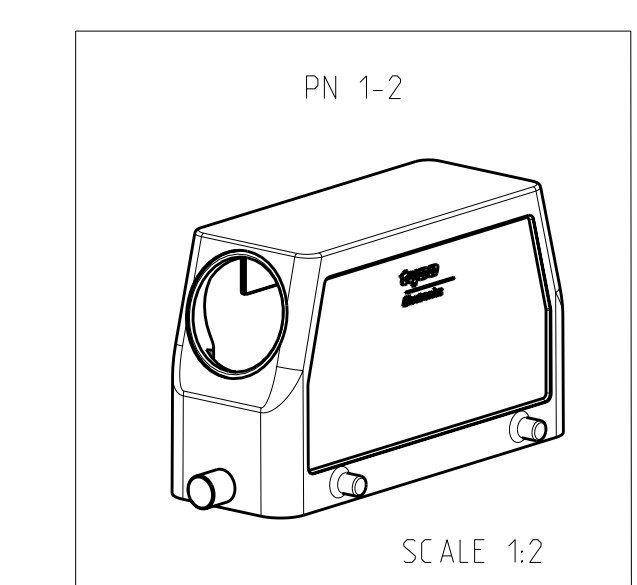

LOC		DIST		REVISIONS			
AI		P	LTB	DESCRIPTION	DATE	DWN	APVD
		A9		Released as per ECR-08-011918	12.May.2008	SP	TS

NOTES.

- Material:Housing:Aluminium Diecasting Alloy
- Surface-Powder Vannish Grey
-Aluminium Oxide +
Vannish Black
-Chromit Passivation +
Vannish Black
- Vannish on the inside not necessary
- Special Packaging
- Packaging
Quantity 5 Pieces in a box

ITEM	QTY	DESCRIPTION	MATERIAL	SURFACE	COLOR	ITEM NO	NOTES
1	1	HB-EMV Hood	Aluminium	Aluminium Chromated	Black	12	
1	1	HB Hood	Aluminium		Grey	11	2xM32
1	1	ZB Central clip	Stainless Steel	Blank		10	
1	1	ZB Central clip	Steel	Zinc Plated	Blue	9	
1	1	YS Locking clip	Stainless Steel	Blank		8	
1	1	YS Locking clip	Steel	Zinc Plated	Blue	7	
1	1	LB Clip bolt	Stainless Steel	Blank		6	
1	1	LB Clip bolt	Steel	Zinc Plated	Blue	5	
1	1	VS Locking clip bolt	Stainless Steel	Blank		4	
1	1	HB-EMV Hood	Aluminium		Grey	1	
1	1	HB-K Hood	Aluminium	Aluminium Oxide	Black	2	
1	1	HB Hood	Aluminium		Grey	1	

HOOD
HB.24.ST0/STS M-Thread

SIZE: CAGE CODE: DRAWING NO: RESTRICTED TO: A11 C=1106465

X-ON Electronics

Largest Supplier of Electrical and Electronic Components

Click to view similar products for [Heavy Duty Power Connectors](#) category: