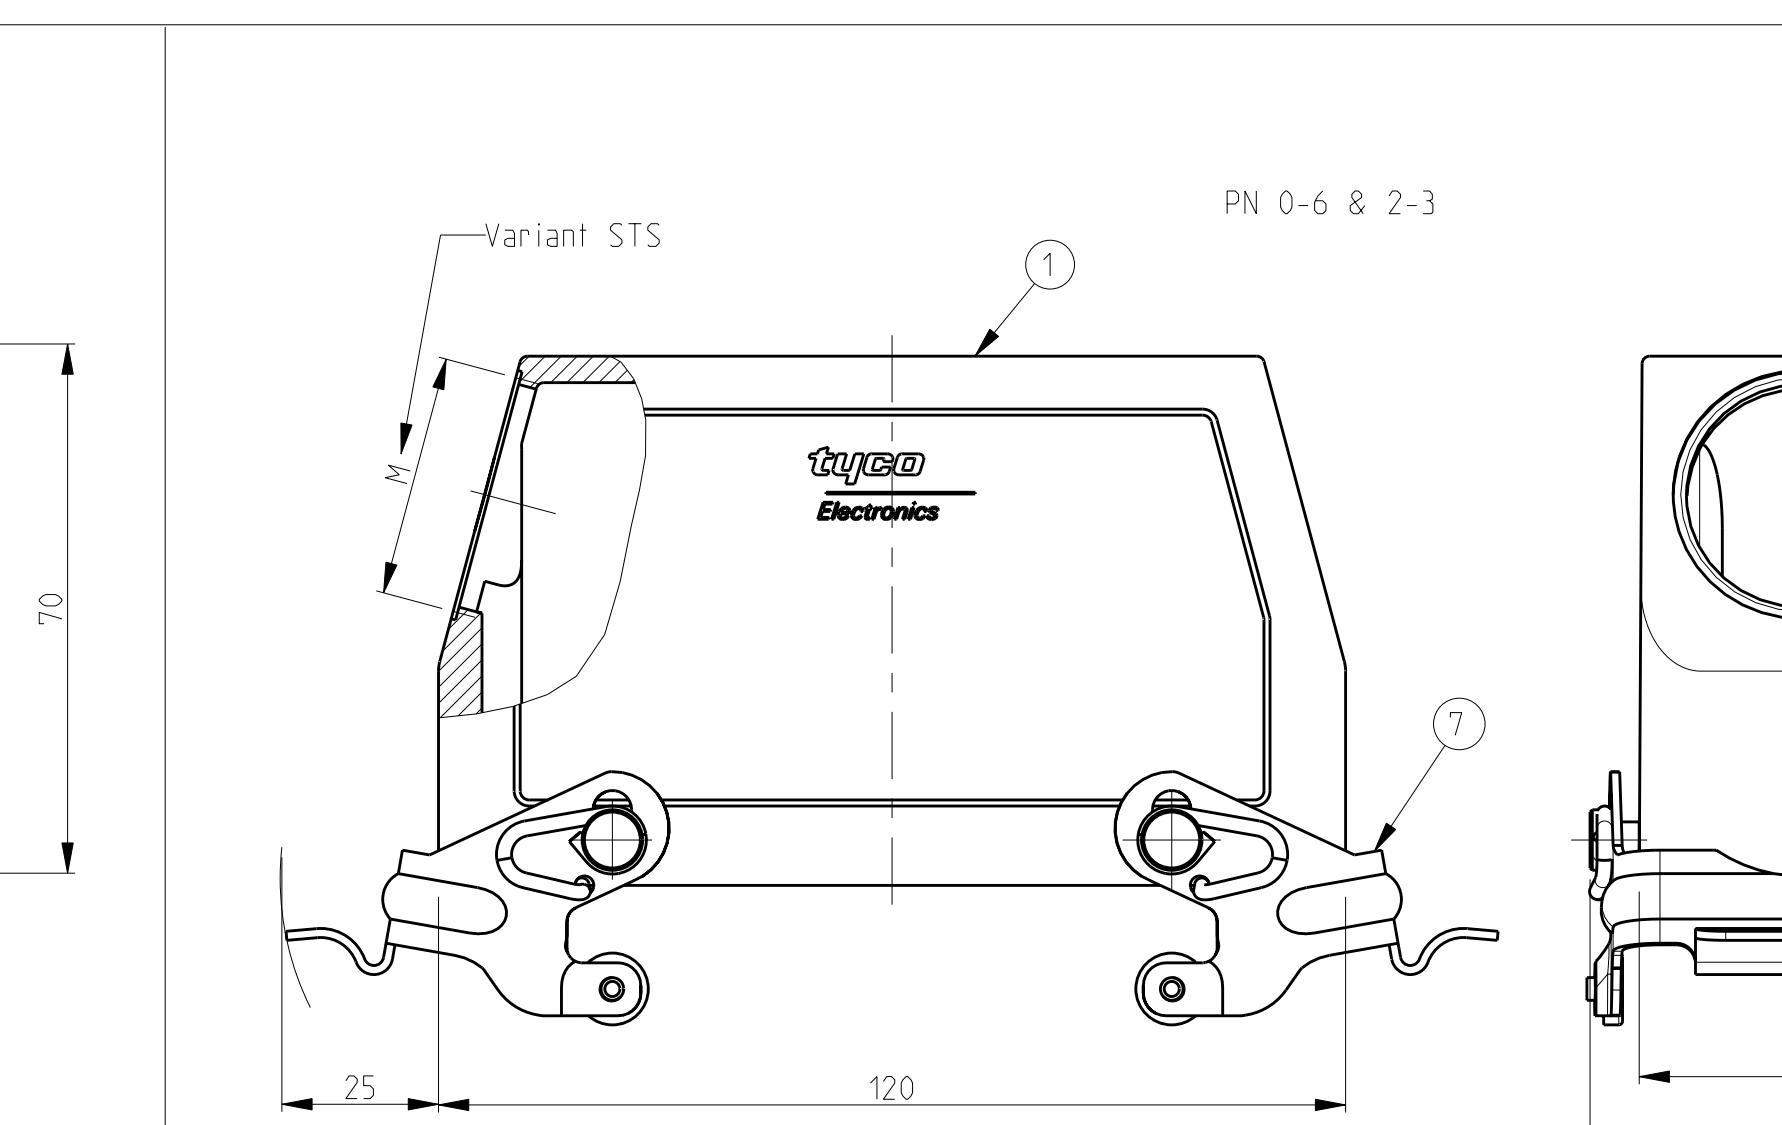

LOC		DIST		REVISIONS			
AI		P	LTB	DESCRIPTION	DATE	DWN	APVD
		A9		Released as per ECR-08-011918	12.May.2008	SP	TS

NOTES.

- Material:Housing:Aluminium Diecasting Alloy
- Surface-Powder Vannish Grey
-Aluminium Oxide +
Vannish Black
-Chromit Passivation +
Vannish Black
- Vannish on the inside not necessary
- Special Packaging
- Packaging
Quantity 5 Pieces in a box

ITEM	QTY	DESCRIPTION	MATERIAL	SURFACE	COLOR	ITEM NO	NOTES
1	1	HB-EMV Hood	Aluminium	Aluminium Chromated	Black	12	
1	1	HB Hood	Aluminium		Grey	11	2xM32
1	1	ZB Central clip	Stainless Steel	Blank		10	
1	1	ZB Central clip	Steel	Zinc Plated	Blue	9	
1	1	YS Locking clip	Stainless Steel	Blank		8	
1	1	YS Locking clip	Steel	Zinc Plated	Blue	7	
1	1	LB Clip bolt	Stainless Steel	Blank		6	
1	1	LB Clip bolt	Steel	Zinc Plated	Blue	5	
1	1	VS Locking clip bolt	Stainless Steel	Blank		4	
1	1	HB-EMV Hood	Aluminium		Grey	1	
1	1	HB-K Hood	Aluminium	Aluminium Oxide	Black	2	
1	1	HB Hood	Aluminium		Grey	1	

OBSOLETE

DATE: 01.08.2000
DWN: Schneider
DATE: 01.08.2000
CHK: Schwegler

PRODUCT SPEC: 108-74001
108-74003
APPLICATION SPEC: 114-74001
114-74004

WEIGHT: -

CUSTOMER DRAWING

SCALE: 1:1 SHEET: 1 OF 1 REV: A9

TYCO ELECTRONICS
Tyco Electronics, AMP, GmbH
D-53819, Neunkirchen, Germany

HOOD
HB.24.ST0/STS M-Thread

SIZE: CAGE CODE: DRAWING NO: RESTRICTED TO: A11 C=1106465

X-ON Electronics

Largest Supplier of Electrical and Electronic Components

Click to view similar products for [Heavy Duty Power Connectors](#) category: