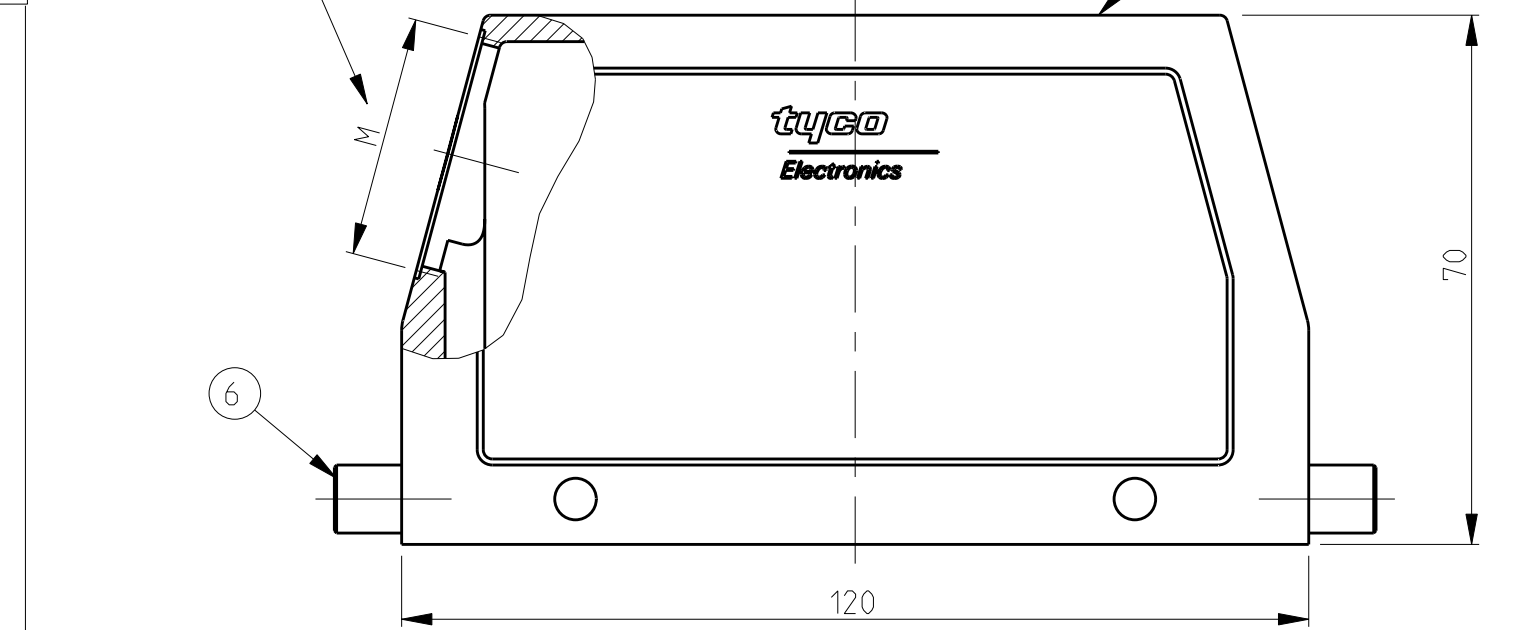

LOC		DIST		REVISIONS			
AI		P	LTB	DESCRIPTION	DATE	DWN	APVD
		A9		Released as per ECR-08-011918	12.May.2008	SP	TS

NOTES.

- Material:Housing:Aluminium Diecasting Alloy
- Surface-Powder Vannish Grey
-Aluminium Oxide +
Vannish Black
-Chromit Passivation +
Vannish Black
- Vannish on the inside not necessary
- Special Packaging
- Packaging
Quantity 5 Pieces in a box