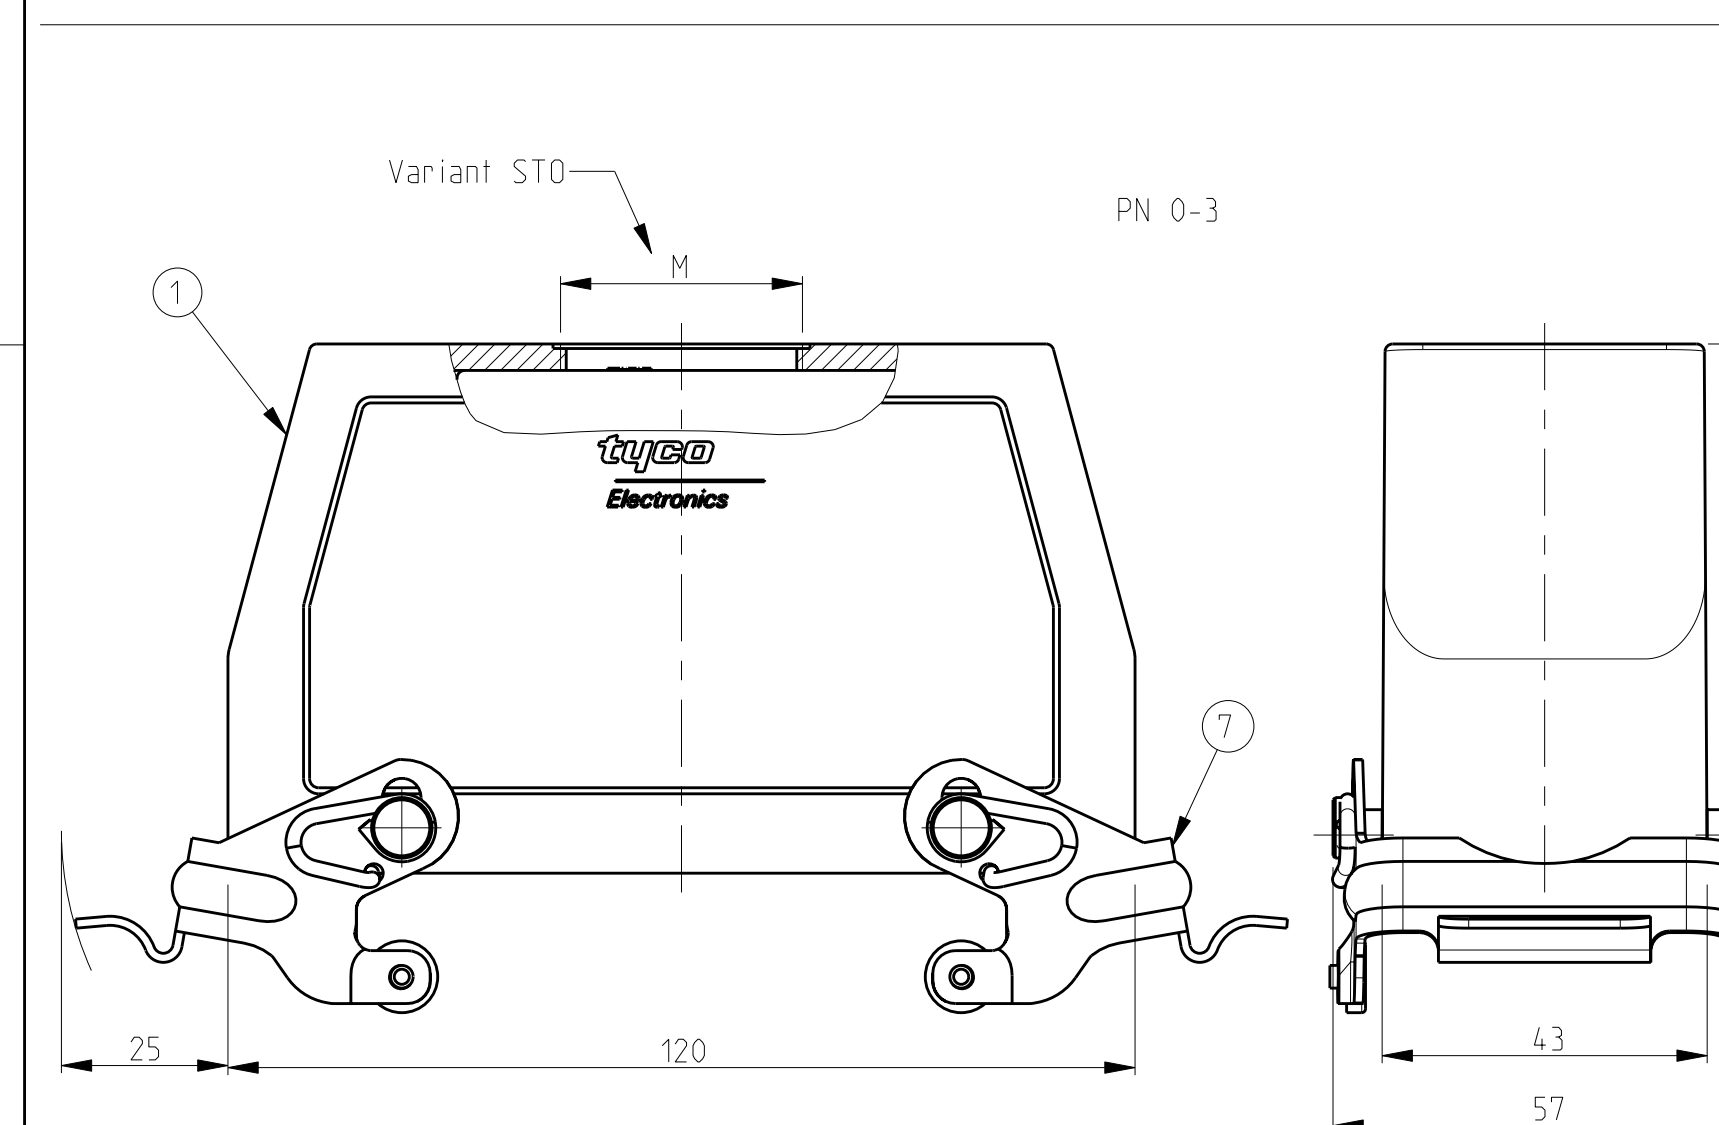

LOC		DIST		REVISIONS			
AI		P	LTB	DESCRIPTION	DATE	DWN	APVD
		A9		Released as per ECR-08-011918	12.May.2008	SP	TS

NOTES.

- Material:Housing:Aluminium Diecasting Alloy
- Surface-Powder Vannish Grey
-Aluminium Oxide +
Vannish Black
-Chromit Passivation +
Vannish Black
- Vannish on the inside not necessary
- Special Packaging
- Packaging
Quantity 5 Pieces in a box

OBSOLETE

DATE: 01.08.2000
DWN: Schneider
DATE: 01.08.2000
CHK: Schwegler

PRODUCT SPEC: 108-74001
108-74003
APPLICATION SPEC: 114-74001
114-74004

WEIGHT: -

CUSTOMER DRAWING

SCALE: 1:1 SHEET: 1 OF 1 REV: A9

TYCO ELECTRONICS
Tyco Electronics, AMP, GmbH
D-53819, Neunkirchen, Germany

HOOD
HB.24.ST0/STS M-Thread

SIZE: CAGE CODE: DRAWING NO: RESTRICTED TO: A11 C=1106465

X-ON Electronics

Largest Supplier of Electrical and Electronic Components

Click to view similar products for [Heavy Duty Power Connectors](#) category: