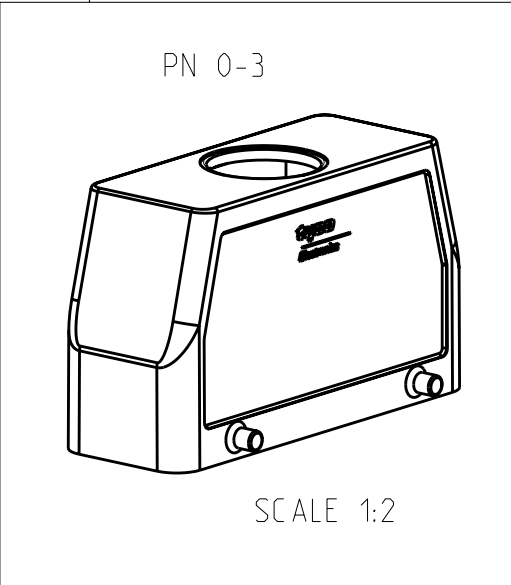

LOC		DIST		REVISIONS			
AI		P	LTB	DESCRIPTION	DATE	DWN	APVD
		A9		Released as per ECR-08-011918	12.May.2008	SP	TS

NOTES.

- Material:Housing:Aluminium Diecasting Alloy
- Surface-Powder Vannish Grey
-Aluminium Oxide +
Vannish Black
-Chromit Passivation +
Vannish Black
- Vannish on the inside not necessary
- Special Packaging
- Packaging
Quantity 5 Pieces in a box

ITEM	QTY	DESCRIPTION	MATERIAL	SURFACE	COLOR	ITEM NO	NOTES
1	1	HB-EMV Hood	Aluminium	Aluminium Chromated	Black	12	
1	1	HB Hood	Aluminium		Grey	11	2xM32
1	1	ZB Central clip	Stainless Steel	Blank		10	
1	1	ZB Central clip	Steel	Zinc Plated	Blue	9	
1	1	YS Locking clip	Stainless Steel	Blank		8	
1	1	YS Locking clip	Steel	Zinc Plated	Blue	7	
1	1	LB Clip bolt	Stainless Steel	Blank		6	
1	1	LB Clip bolt	Steel	Zinc Plated	Blue	5	
1	1	VS Locking clip bolt	Stainless Steel	Blank		4	
1	1	HB-EMV Hood	Aluminium		Grey	1	
1	1	HB-K Hood	Aluminium	Aluminium Oxide	Black	2	
1	1	HB Hood	Aluminium		Grey	1	