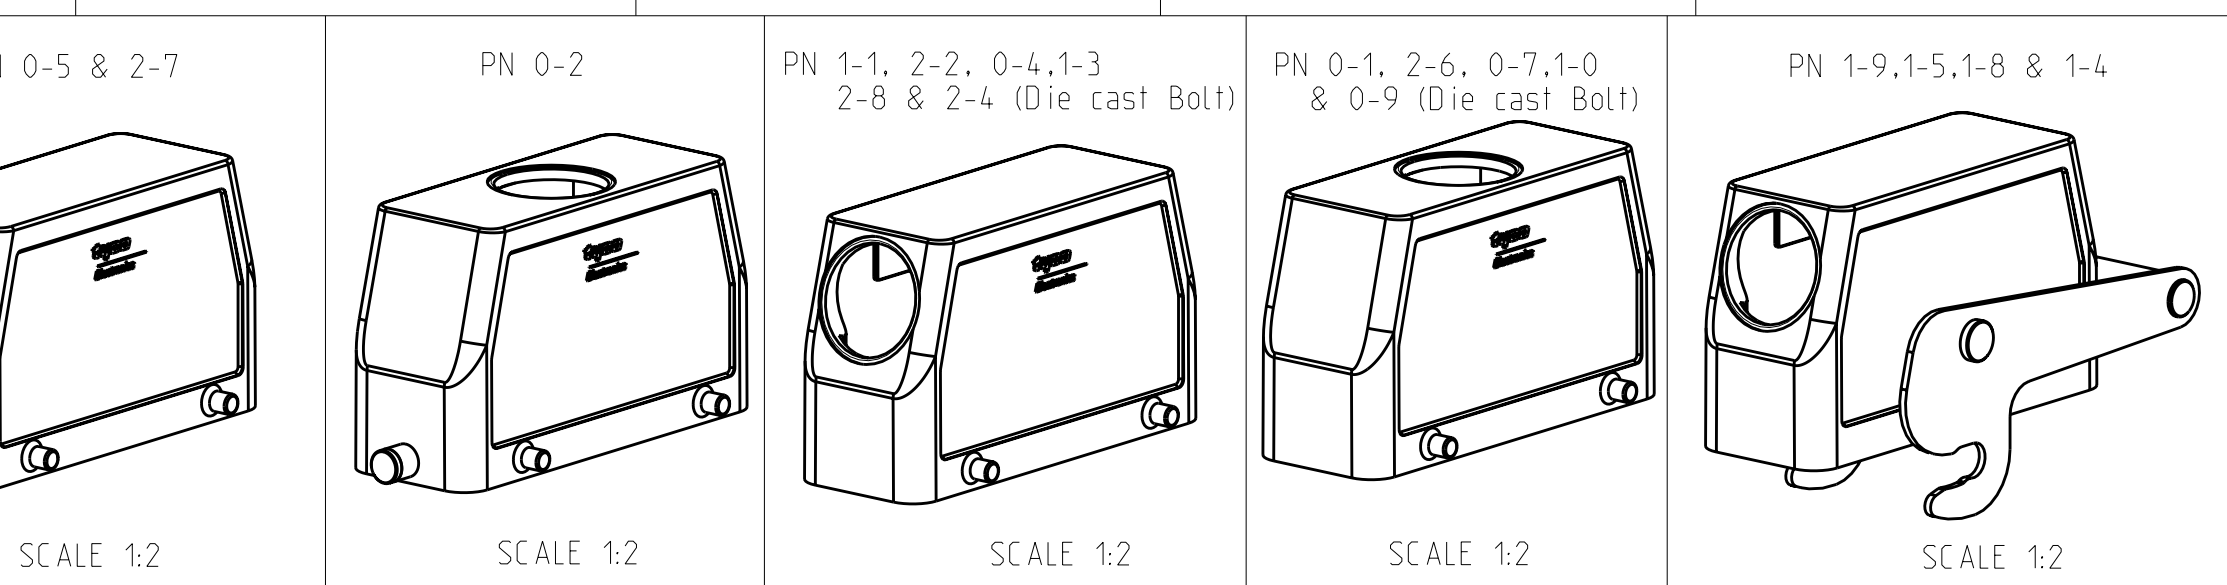

LOC		DIST		REVISIONS			
AI		P	LTB	DESCRIPTION	DATE	DWN	APVD
		A9		Released as per ECR-08-011918	12.May.2008	SP	TS

NOTES.

- Material:Housing:Aluminium Diecasting Alloy
- Surface-Powder Vannish Grey
-Aluminium Oxide +
Vannish Black
-Chromit Passivation +
Vannish Black
- Vannish on the inside not necessary
- Special Packaging
- Packaging
Quantity 5 Pieces in a box

ITEM	QTY	DESCRIPTION	MATERIAL	SURFACE	COLOR	ITEM NO	NOTES
1	1	HB-EMV Hood	Aluminium	Aluminium Chromated	Black	12	
1	1	HB Hood	Aluminium		Grey	11	2xM32
1	1	ZB Central clip	Stainless Steel	Blank		10	
1	1	ZB Central clip	Steel	Zinc Plated	Blue	9	
1	1	YS Locking clip	Stainless Steel	Blank		8	
1	1	YS Locking clip	Steel	Zinc Plated	Blue	7	
1	1	LB Clip bolt	Stainless Steel	Blank		6	
1	1	LB Clip bolt	Steel	Zinc Plated	Blue	5	
1	1	VS Locking clip bolt	Stainless Steel	Blank		4	
1	1	HB-EMV Hood	Aluminium		Grey	1	
1	1	HB-K Hood	Aluminium	Aluminium Oxide	Black	2	
1	1	HB Hood	Aluminium		Grey	1	

OBSOLETE

DATE: 01.08.2000
DWN: Schneider
DATE: 01.08.2000
CHK: Schwegler

PRODUCT SPEC: 108-74001
108-74003
APPLICATION SPEC: 114-74001
114-74004

WEIGHT: -

CUSTOMER DRAWING

SCALE: 1:1 SHEET: 1 OF 1 REV: A9

TYCO ELECTRONICS
Tyco Electronics, AMP, GmbH
D-53819, Neunkirchen, Germany