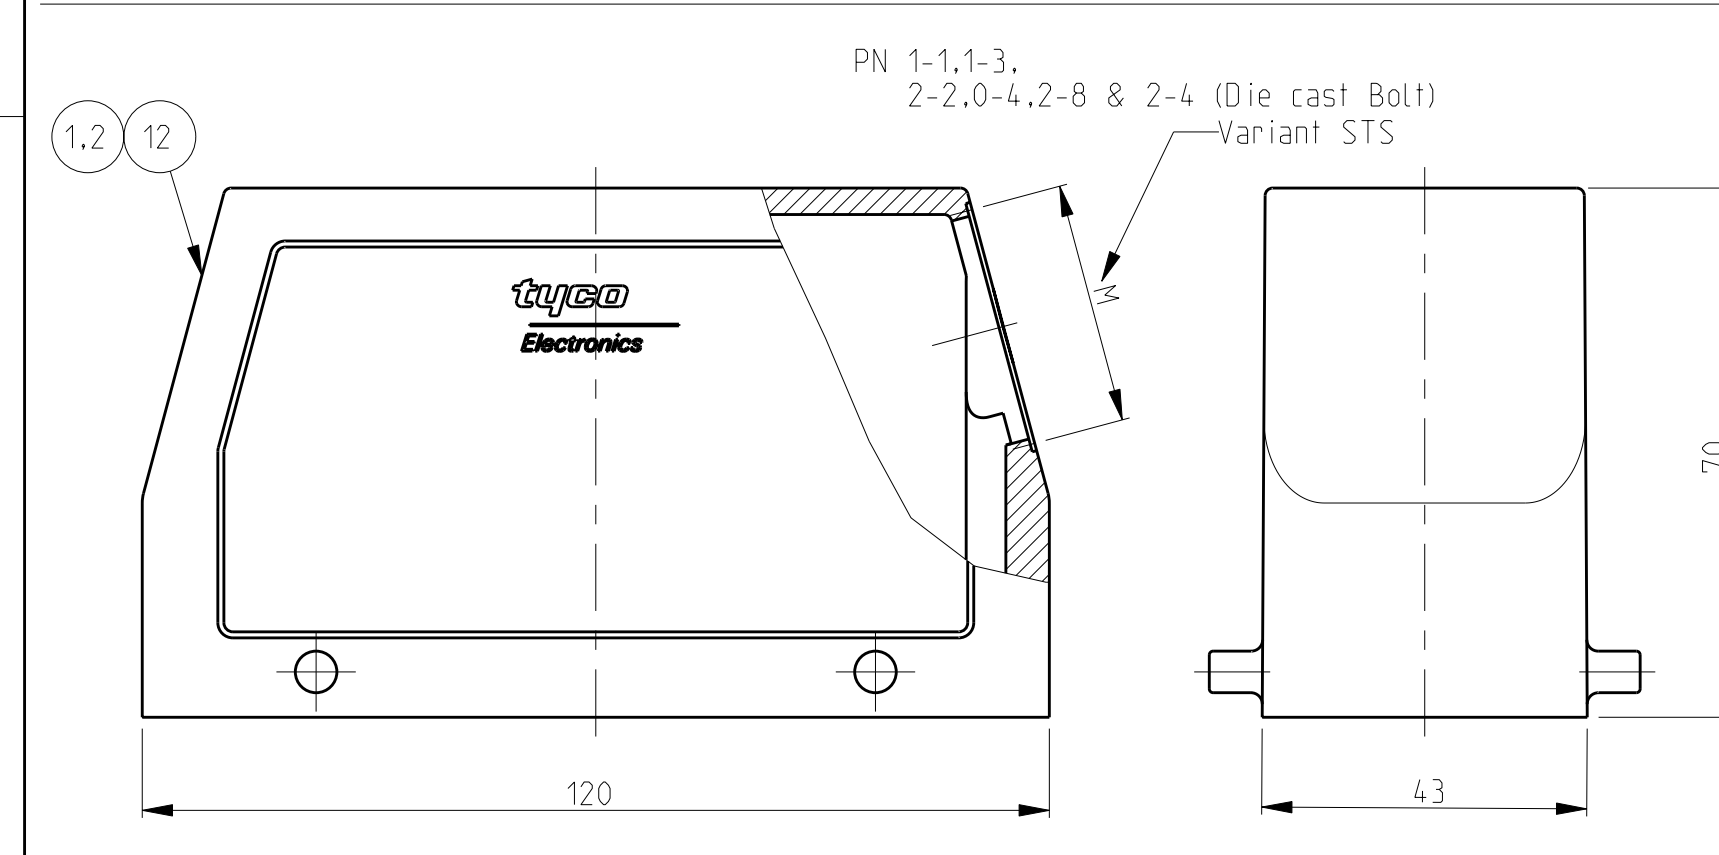

ITEM	QTY	DESCRIPTION	MATERIAL	SURFACE	COLOR	ITEM NO	NOTES
1	1	HB-EMV Hood	Aluminium	Aluminium Chromated	Black	12	
1	1	HB Hood	Aluminium		Grey	11	2xM32
1	1	ZB Central clip	Stainless Steel	Blank		10	
1	1	ZB Central clip	Steel	Zinc Plated	Blue	9	
1	1	YS Locking clip	Stainless Steel	Blank		8	
1	1	YS Locking clip	Steel	Zinc Plated	Blue	7	
1	1	LB Clip bolt	Stainless Steel	Blank		6	
1	1	LB Clip bolt	Steel	Zinc Plated	Blue	5	
1	1	VS Locking clip bolt	Stainless Steel	Blank		4	
1	1	HB-EMV Hood	Aluminium		Grey	1	
1	1	HB-K Hood	Aluminium	Aluminium Oxide	Black	2	
1	1	HB Hood	Aluminium		Grey	1	

OBSOLETE

DATE: 01.08.2000
DWN: Schneider
DATE: 01.08.2000
CHK: Schwegler

PRODUCT SPEC: 108-74001
108-74003
APPLICATION SPEC: 114-74001
114-74004

WEIGHT: -

CUSTOMER DRAWING

SCALE: 1:1 SHEET: 1 OF 1 REV: A9

TYCO ELECTRONICS
Tyco Electronics, AMP, GmbH
D-53819, Neunkirchen, Germany

HOOD
HB.24.ST0/STS M-Thread

SIZE: CAGE CODE: DRAWING NO: RESTRICTED TO: A11 C=1106465