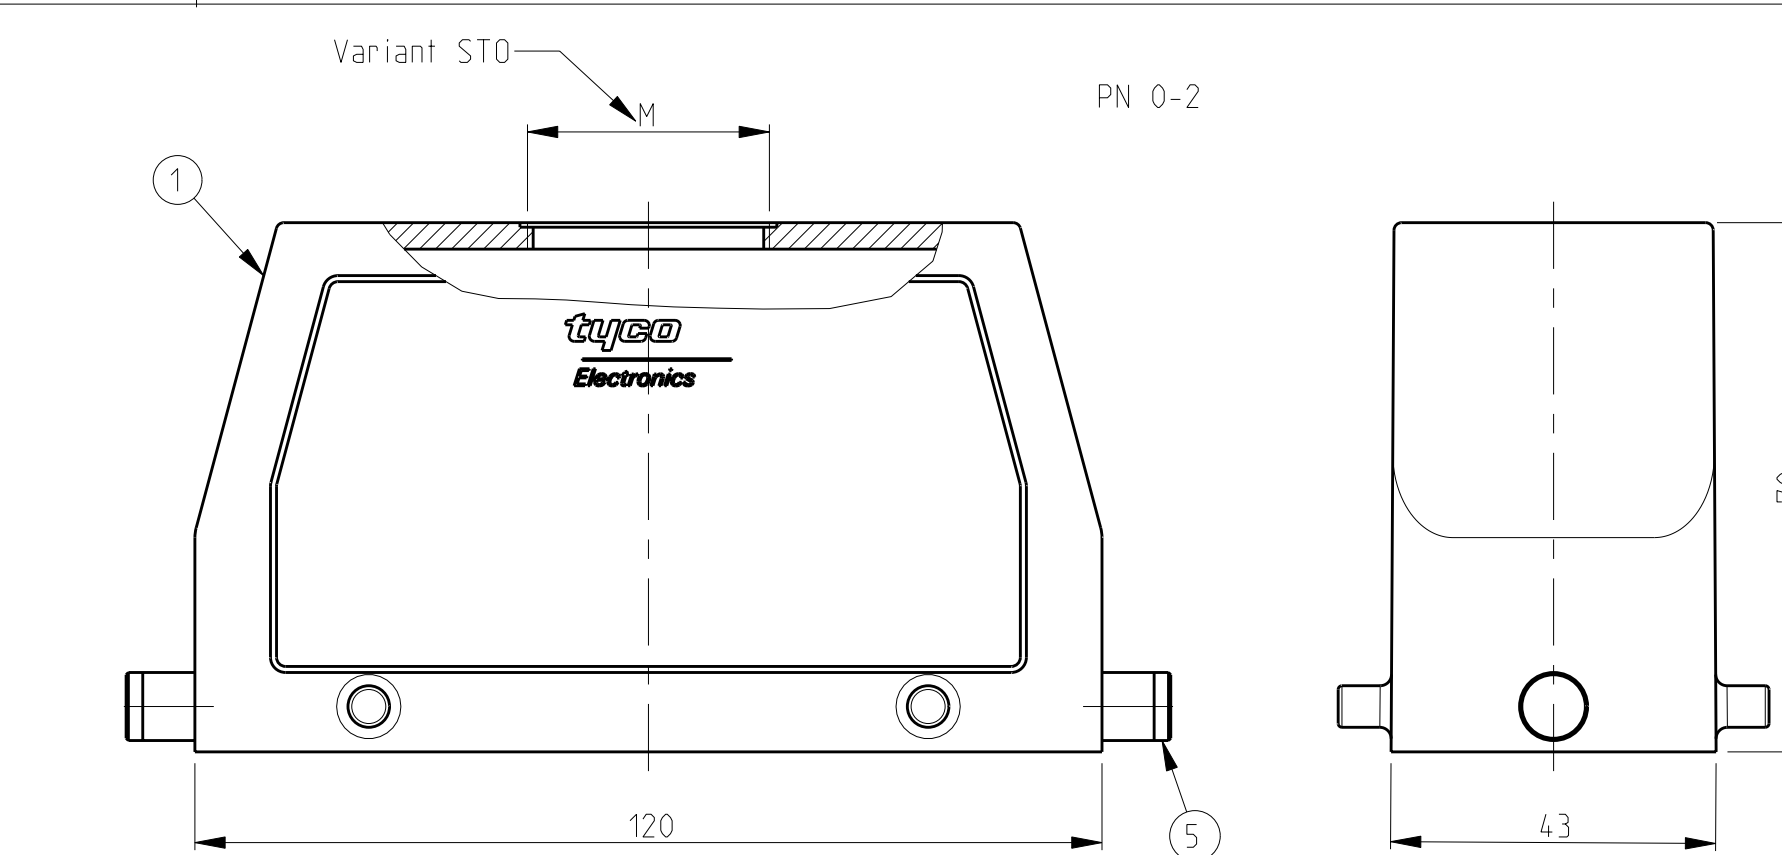

ITEM	QTY	DESCRIPTION	MATERIAL	SURFACE	COLOR	ITEM NO	NOTES
1	1	HB-EMV Hood	Aluminium	Aluminium Chromated	Black	12	
1	1	HB Hood	Aluminium		Grey	11	2xM32
1	1	ZB Central clip	Stainless Steel	Blank		10	
1	1	ZB Central clip	Steel	Zinc Plated	Blue	9	
1	1	YS Locking clip	Stainless Steel	Blank		8	
1	1	YS Locking clip	Steel	Zinc Plated	Blue	7	
1	1	LB Clip bolt	Stainless Steel	Blank		6	
1	1	LB Clip bolt	Steel	Zinc Plated	Blue	5	
1	1	VS Locking clip bolt	Stainless Steel	Blank		4	
1	1	HB-EMV Hood	Aluminium		Grey	1	
1	1	HB-K Hood	Aluminium	Aluminium Oxide	Black	2	
1	1	HB Hood	Aluminium		Grey	1	

OBSOLETE

DATE: 01.08.2000
DWN: Schneider
DATE: 01.08.2000
CHK: Schwegler

PRODUCT SPEC: 108-74001
108-74003
APPLICATION SPEC: 114-74001
114-74004

WEIGHT: -

CUSTOMER DRAWING

SCALE: 1:1 SHEET: 1 OF 1 REV: A9

TYCO ELECTRONICS
Tyco Electronics, AMP, GmbH
D-53819, Neunkirchen, Germany

HOOD
HB.24.ST0/STS M-Thread

SIZE: CAGE CODE: DRAWING NO: RESTRICTED TO: A11 C=1106465