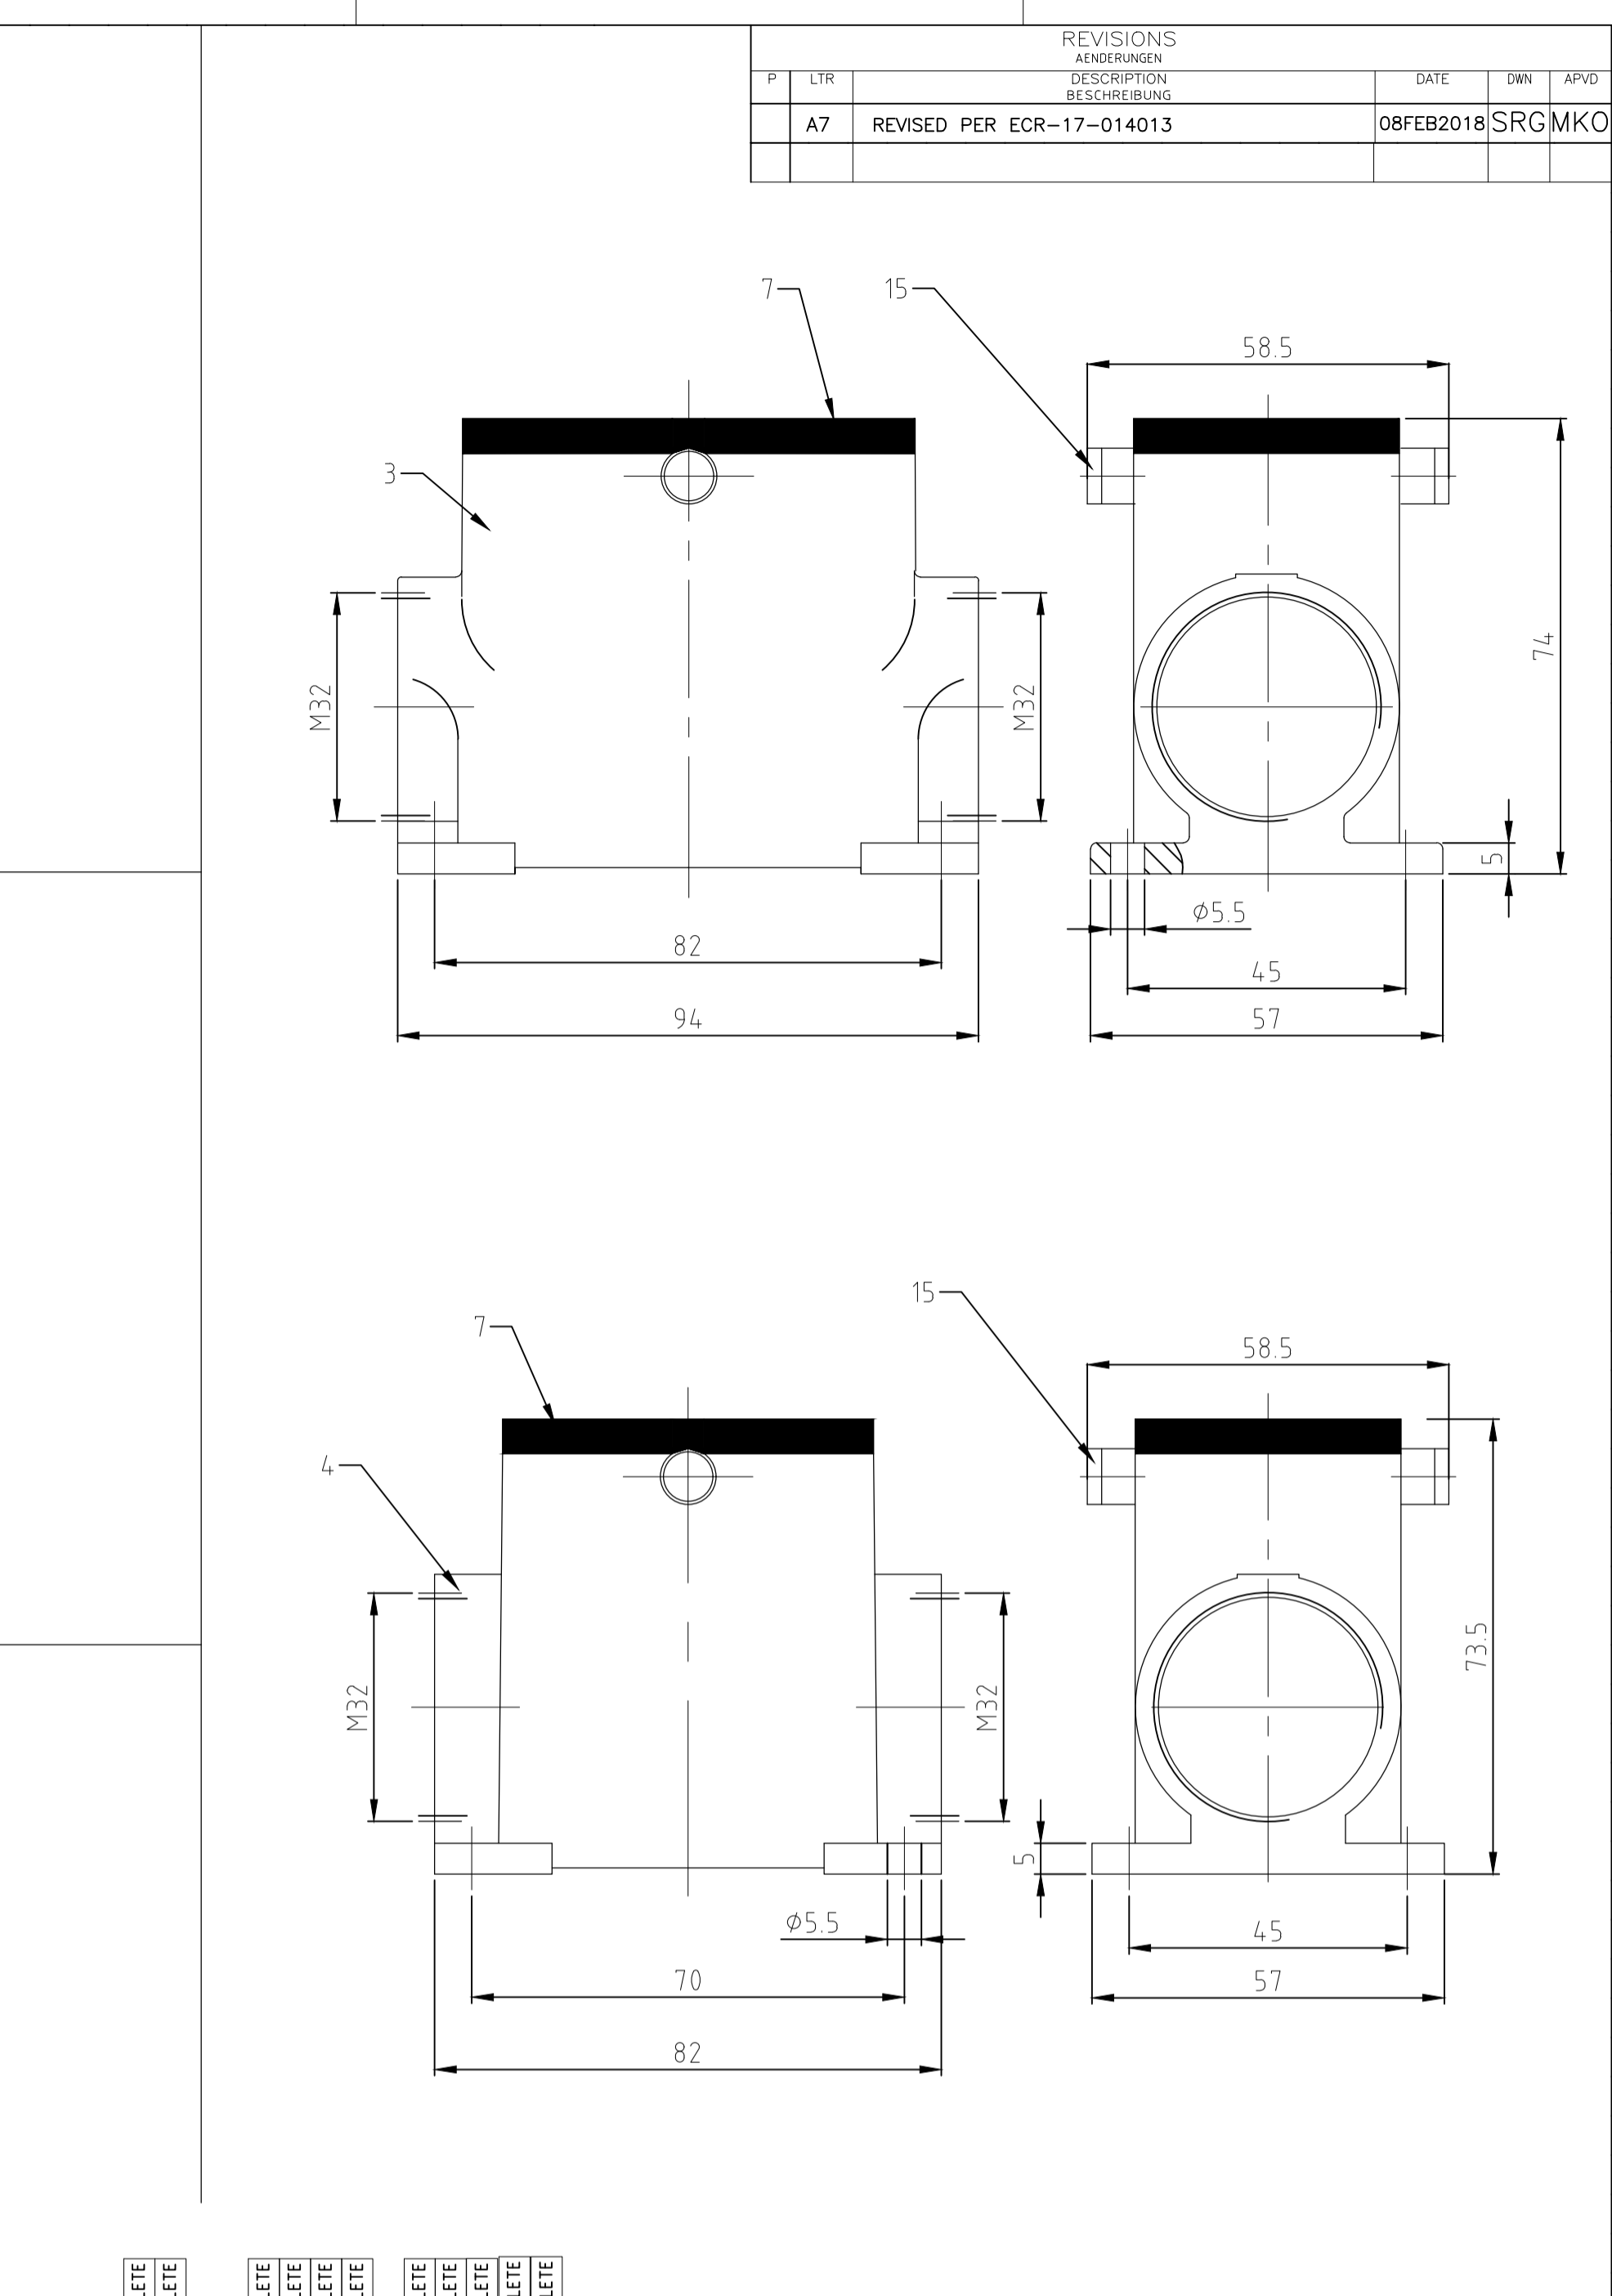

NOTES:

- Material: Housing: aluminium diecasting alloy  
Seals: NEOPRENE
- SURFACE: VARNISH- GREY  
- ALUMINIUM OXID +  
VARNISH BLACK
- PACKAGING:  
PACKAGING QUANTITY: 5 PIECES
- SPECIAL PACKAGING: Krauss-Maffei  
PACKAGING UNIT: 50 PIECES IN Krauss-Maffei-Box
- WITHOUT HTS LOGO
- VARNISH ON THE INSIDE NOT NECESSARILY

NO.	DESCRIPTION	MATERIAL	SURFACE	COLOR	QTY	REMARKS
1	cover	aluminium/ALU		grau	20	ohne Logo
2	clip positioner	steel	verzinkt/zink plated	blue	19	
2	clip bolt	steel		blue	18	
1	Blanking Piece with Seal	steel		blue	17	M64
1	surface mounted housing side entry	aluminium/ALU		grau	16	ohne Logo
	clip bolt	stainless steel			15	
	clip bolt	steel	zink plated	blue	14	
	side clip	stainless steel			13	
	side clip	steel	zink plated	blue	12	
	clip positioner	stainless steel			11	
	clip positioner	steel	zink plated	blue	10	
	clip bolt	stainless steel			9	
	clip bolt	steel	zink plated	blue	8	
	seal	Neoprene		schwarz	7	
	cover	aluminium/ALU	aluminium oxid	schwarz	6	
	cover	aluminium/ALU		grau	5	
	surface mounted housing side entry	aluminium/ALU	aluminium oxid	schwarz	4	BG3
	surface mounted housing side entry	aluminium/ALU	aluminium oxid	schwarz	3	BG4
	surface mounted housing side entry	aluminium/ALU	aluminium oxid	schwarz	2	BG8
	surface mounted housing side entry	aluminium/ALU		grau	1	