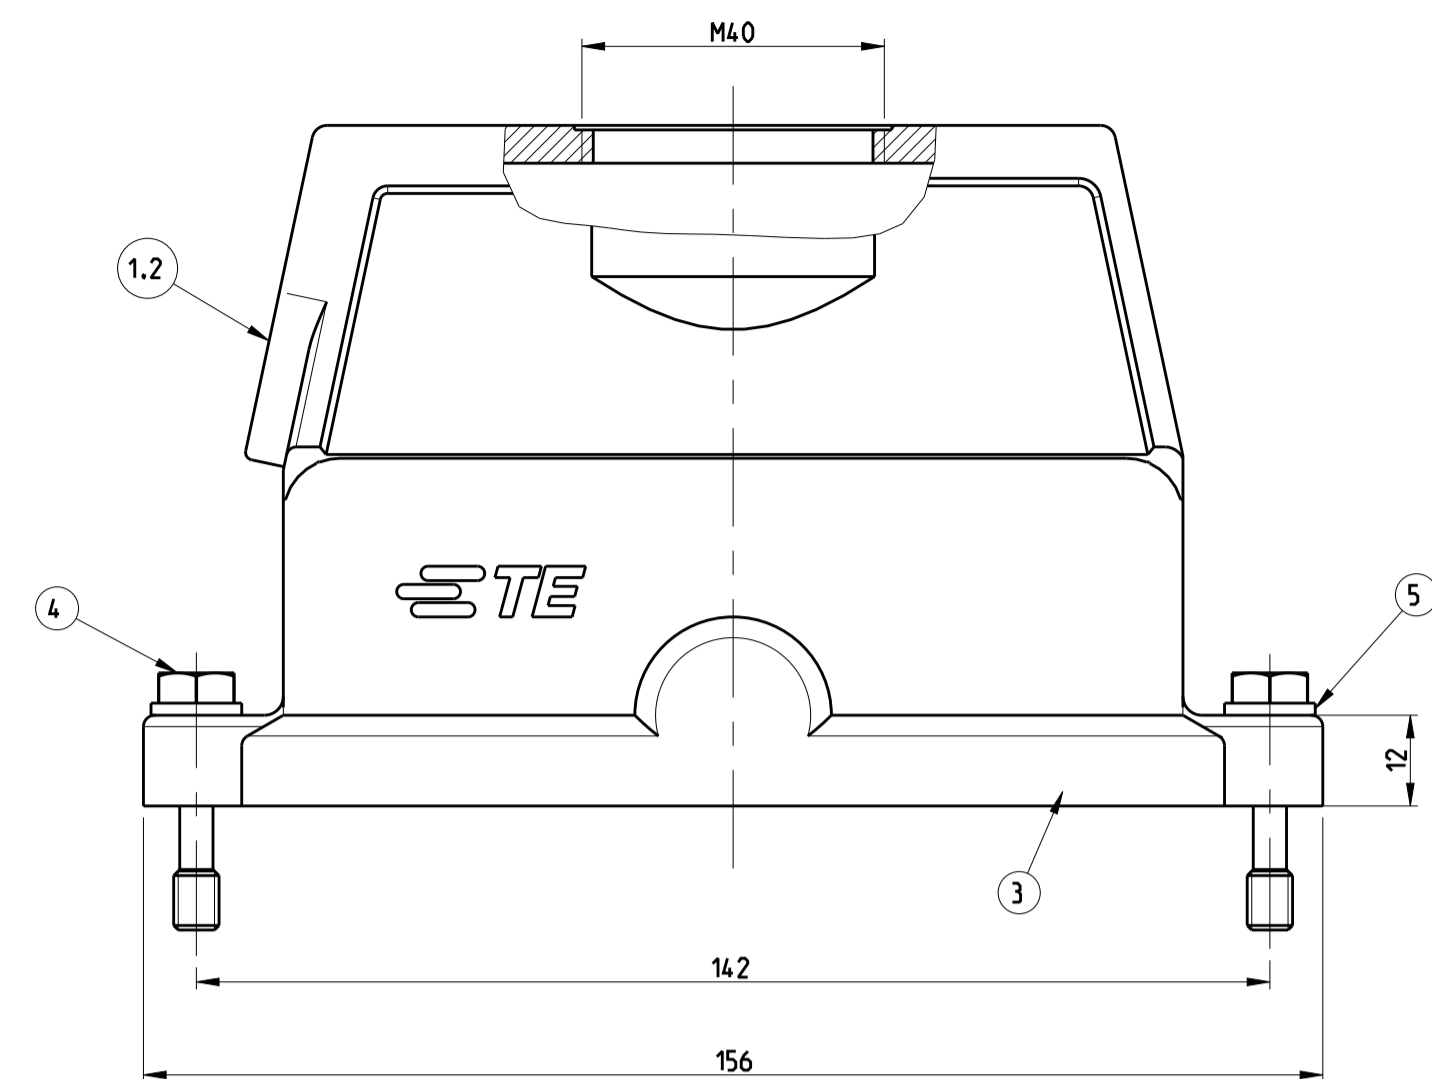

THIS DRAWING IS UNPUBLISHED. RELEASED FOR PUBLICATION 1997
© COPYRIGHT 1997 BY - ALL RIGHTS RESERVED.

PN 0-1, 0-3 & 0-5