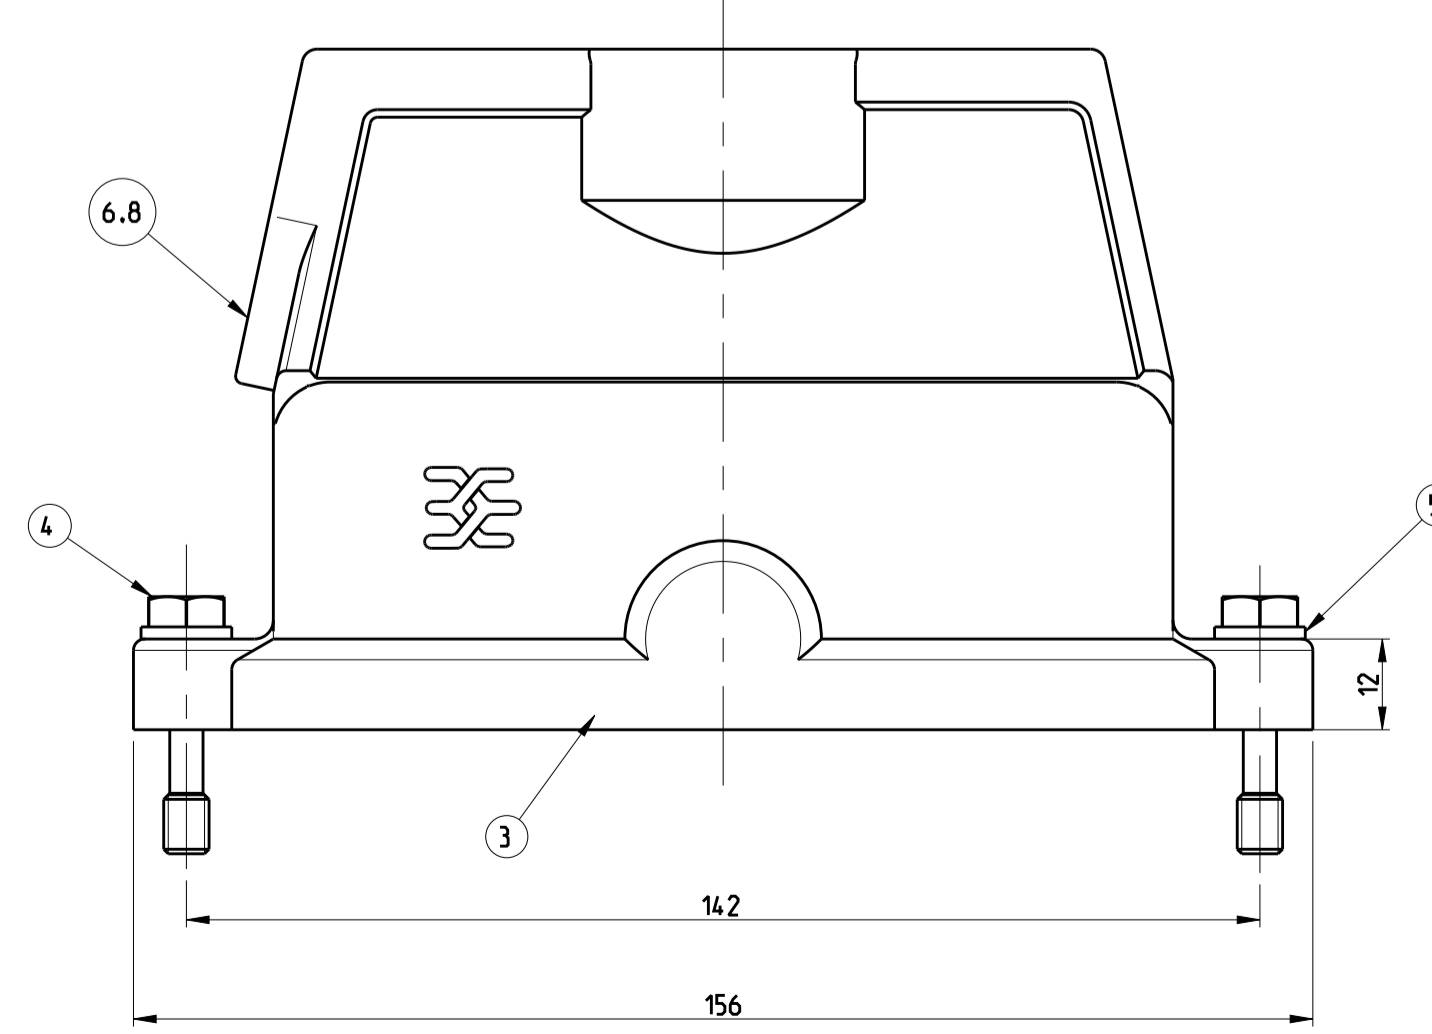

PN 0-6 & 0-8