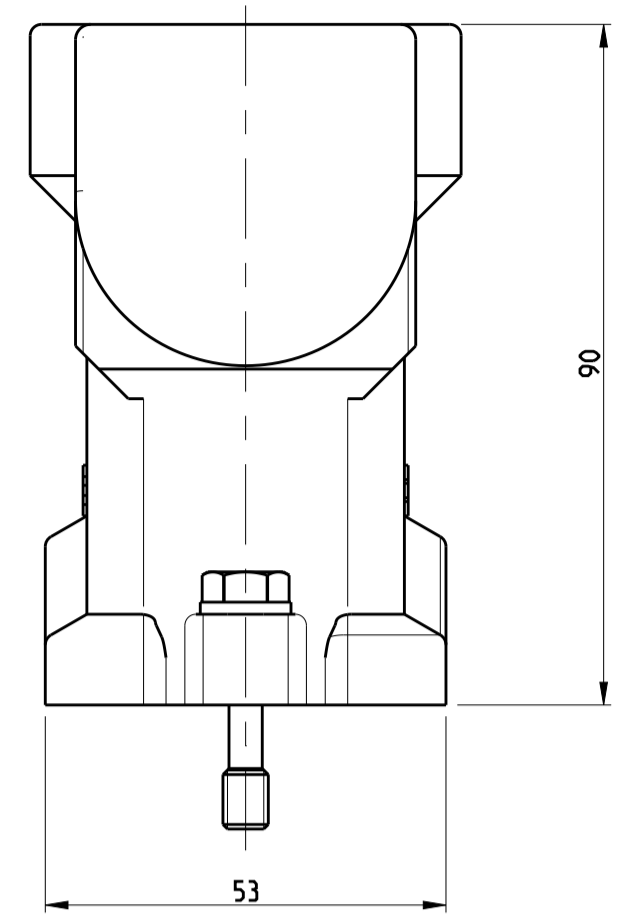

THIS DRAWING IS UNPUBLISHED. RELEASED FOR PUBLICATION 1997
 © COPYRIGHT 1997 BY - ALL RIGHTS RESERVED.

PN 0-1, 0-3 & 0-5

PN 0-2,0-4 & 0-7

PN 0-6 & 0-8

REVISIONS				
P	LTR	DESCRIPTION	DATE	APVD
AB		REVISED PER ECR-16-016780	19SEP2017	NG MKO

OBSOLETE									
QTY	ITEM NO	DESCRIPTION	MATERIAL	SURFACE	COLOR	ITEM NO	REMARKS		
1	1	Hood HIP-K	Aluminium	Aluminium oxide	Black	8	Without logo/thread		
1	1	Hood HIP	Aluminium		Without varnish	7			
2	2	Hood HIP-K	Aluminium	Aluminium oxide	Without varnish	6	Without M-Thread		
2	2	Pane	Stainless steel	Blank		5	B6.4		
2	2	Fixing screw	Stainless steel	Blank		4	M6x30		
1	1	Seal	Neoprene		Black	3			
					Black	2			
					Grey	1			
0-8	0-7	0-6	0-5	0-4	0-2	0-3	0-1		
ORDERING TEXT									
HIP.24/64.ST0.1.M40.G									
HIP.24/64.ST0.1.M40.G									
HIP.24/64.STS.1.M40.G									
HIP-K.24/64.STS.1.M40.G									
HIP-K.24/64.STS.1.M32.G									
HIP-K.24/64.ST									
HIP.24/64.STS.1.M40.G									

THIS DRAWING IS A CONTROLLED DOCUMENT.		DWN Schneider	10.09.02	STE TE Connectivity
DIMENSIONS: mm		CHK Schweiger	10.09.02	
TOLERANCES UNLESS OTHERWISE SPECIFIED:		APVD		NAME Hood HIP.24/64.1.M32/M40.G
0 PLC		PRODUCT SPEC		108-74030
1 PLC		APPLICATION SPEC		116-74017
2 PLC		WEIGHT		A1 00779 C=1106473
3 PLC		CUSTOMER DRAWING		SCALE 1:1 SHEET 1 OF 1 REV AB
4 PLC				
ANGLES				
FINISH				