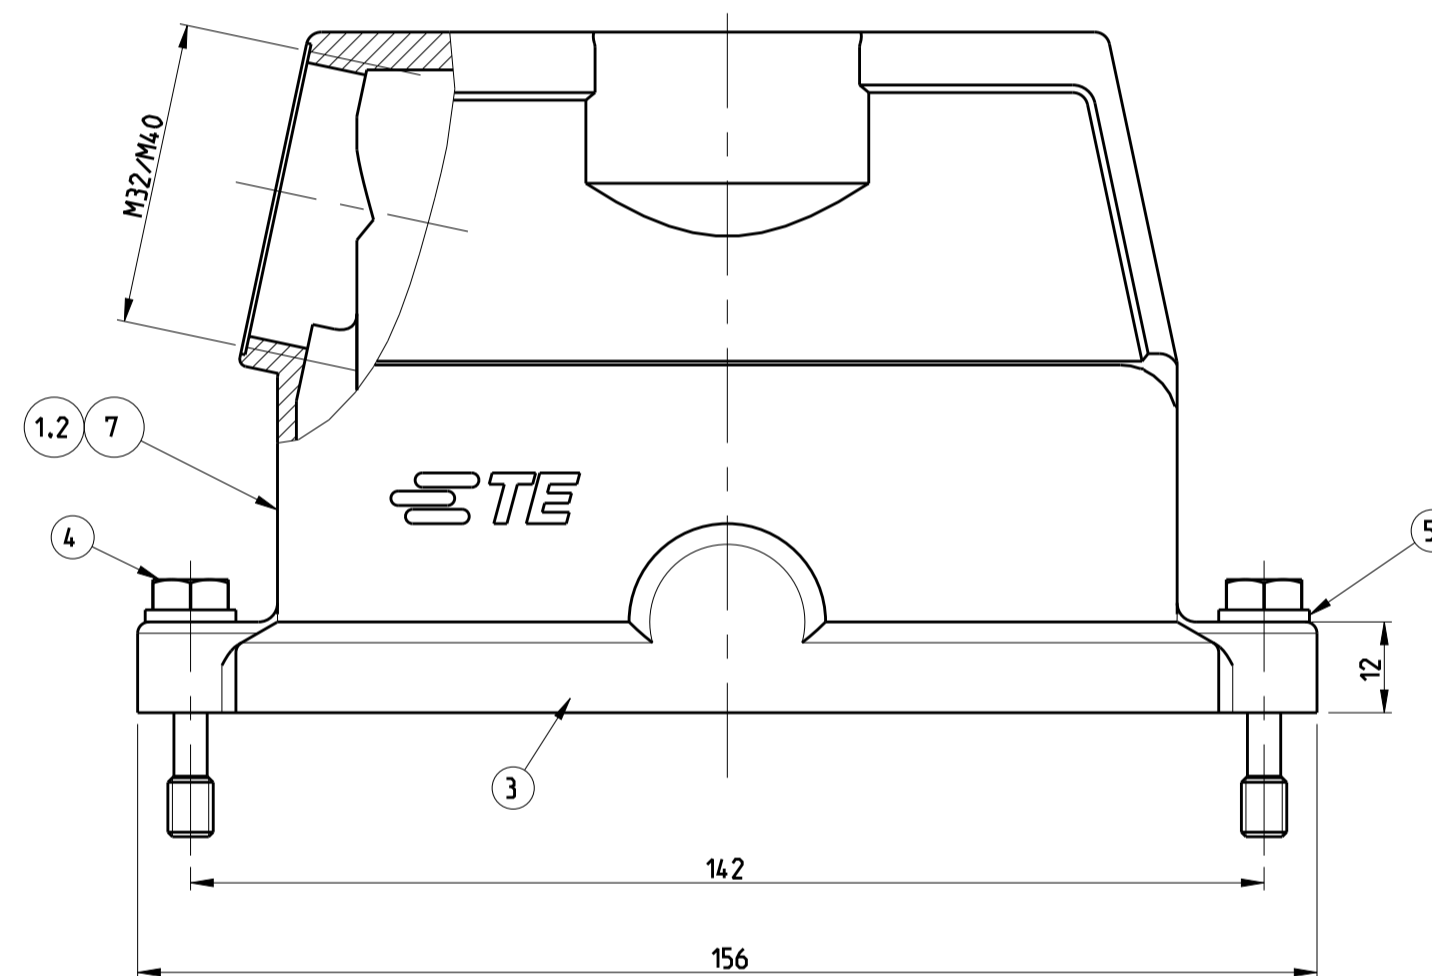

PN 0-2,0-4 & 0-7