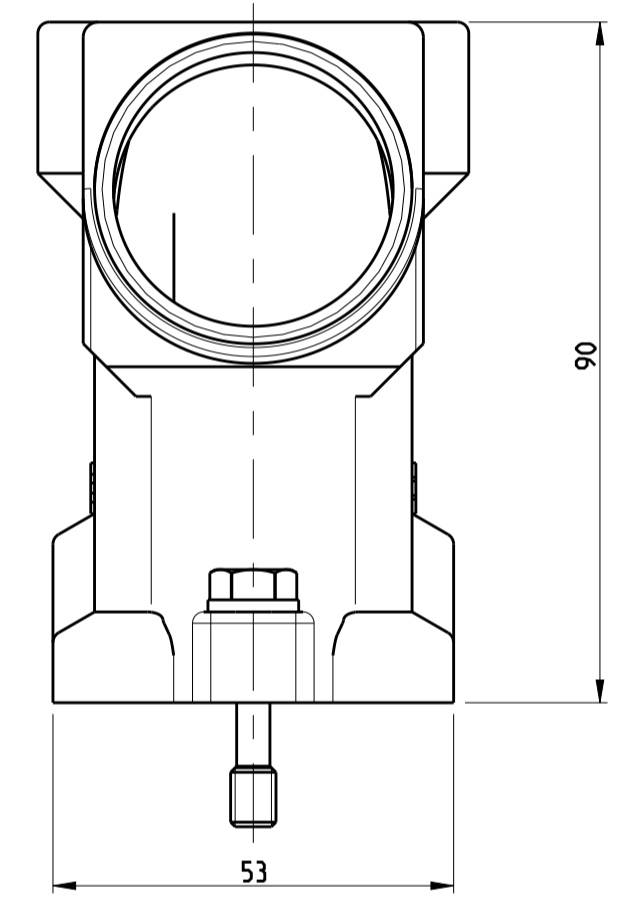

PN 0-2,0-4 & 0-7