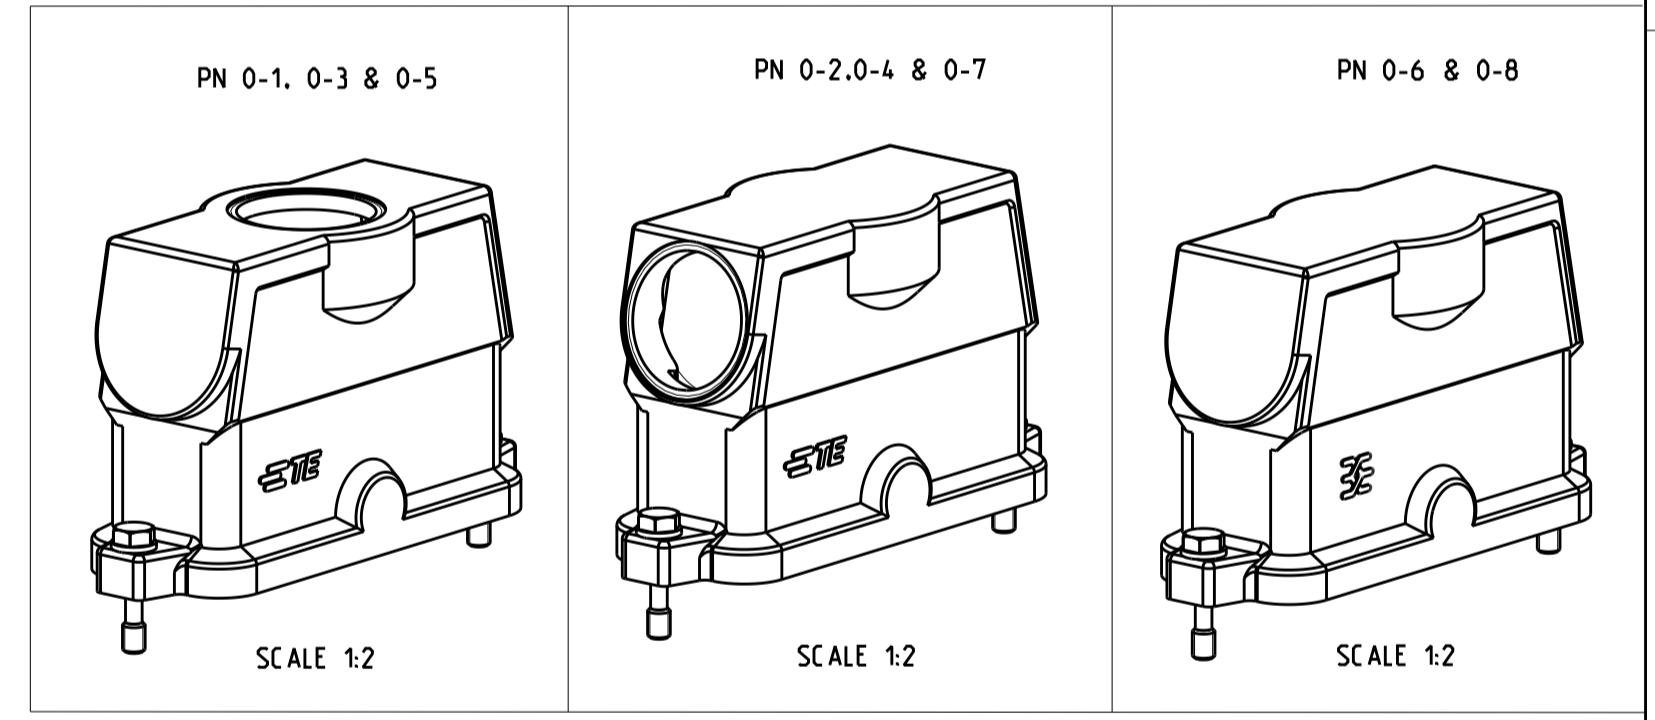

NOTES

- 1 Material: Housing: Aluminium diecasting alloy
seals: Neoprene
- 2 Surface:- Aluminium oxide + Varnish Black
-Grey
- 3 Varnish on the inside not necessary
- ⚠ Special- Logo
- 5 Packaging quantity 5 pieces in a box