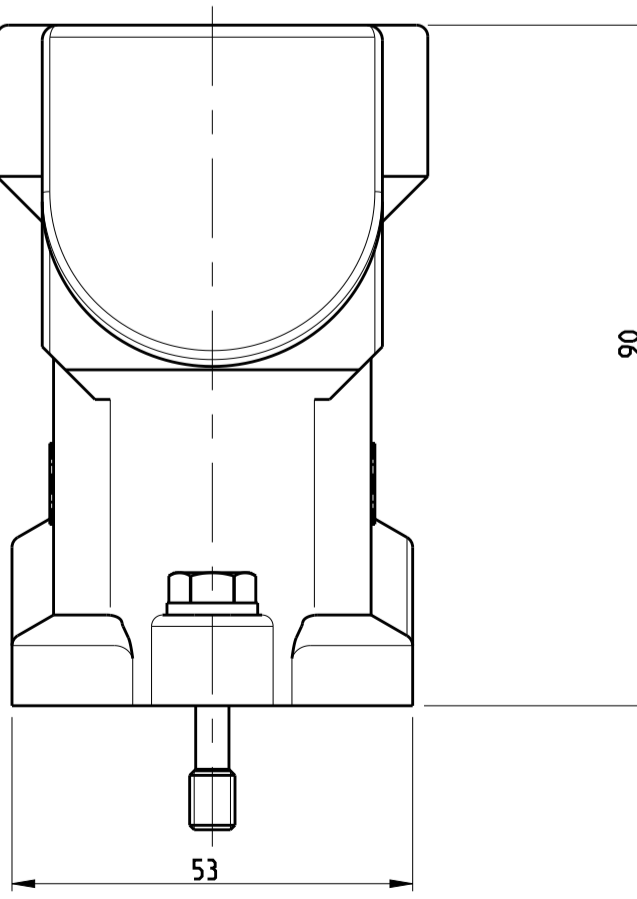

PN 0-6 & 0-8