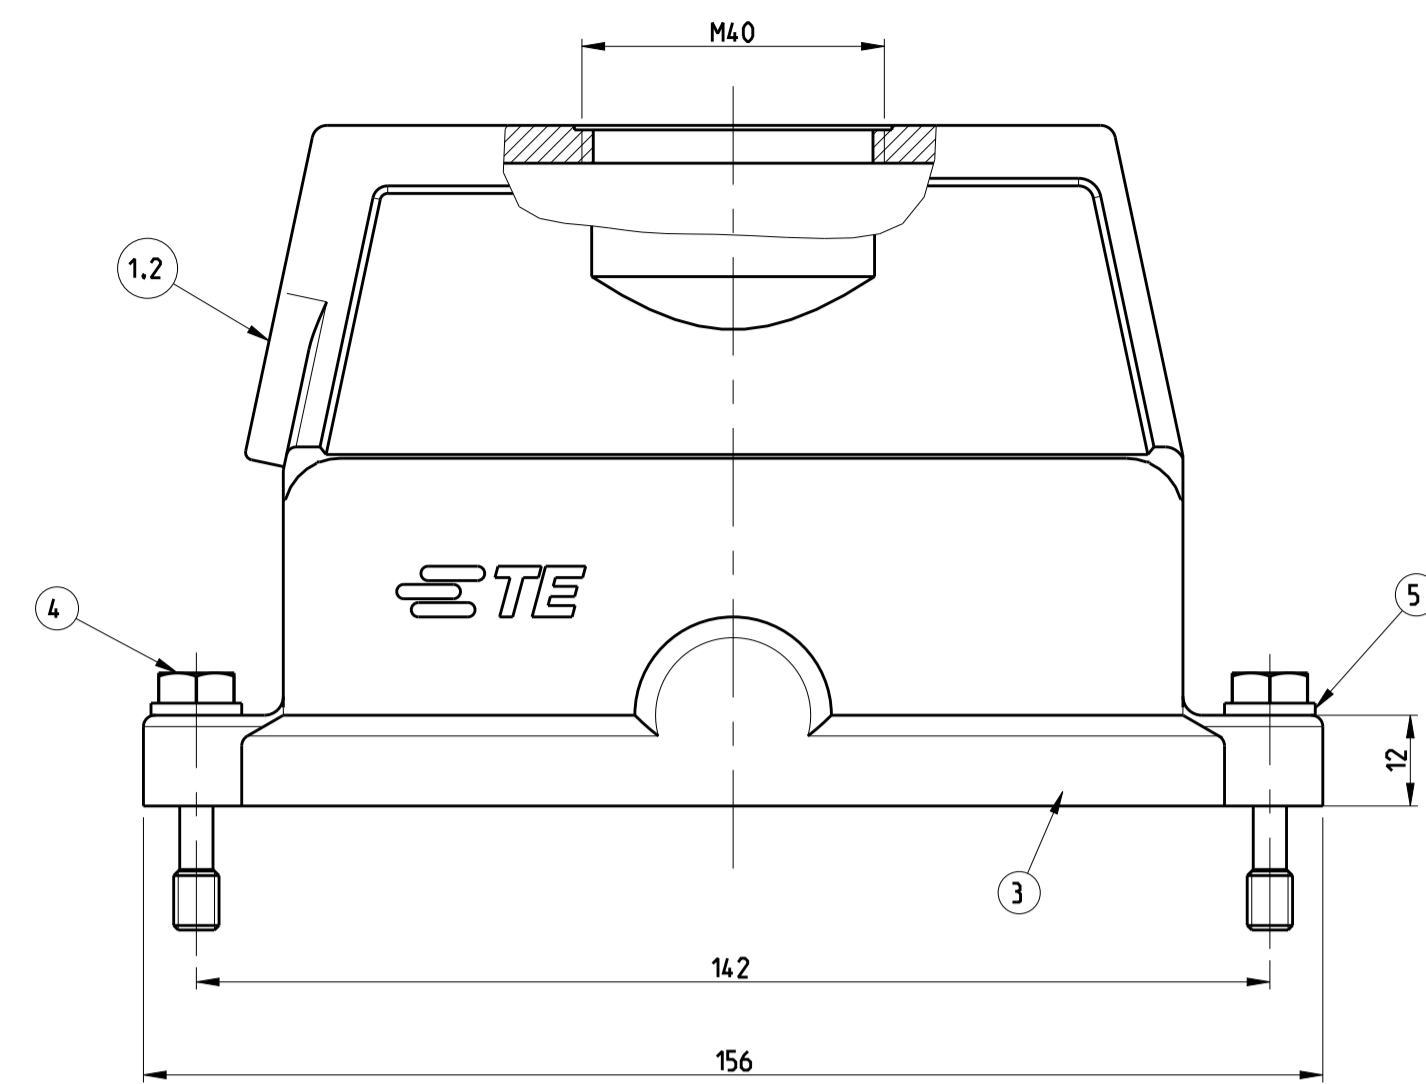

PN 0-1, 0-3 & 0-5

PN 0-2,0-4 & 0-7

PN 0-6 & 0-8

REVISIONS				
P	LTR	DESCRIPTION	DATE	APVD
AB		REVISED PER ECR-16-016780	19SEP2017	NG MKO

NOTES

- 1 Material: Housing: Aluminium diecasting alloy
seals: Neoprene
- 2 Surface:- Aluminium oxide + Varnish Black
-Grey
- 3 Varnish on the inside not necessary
- ⚠ Special- Logo
- 5 Packaging quantity 5 pieces in a box

OBSOLETE									
QTY	ITEM NO	DESCRIPTION	MATERIAL	SURFACE	COLOR	ITEM NO	REMARKS		
1	1	Hood HIP-K	Aluminium	Aluminium oxide	Black	8	Without logo/thread		
1	1	Hood HIP	Aluminium		Without varnish	7			
2	2	Hood HIP-K	Aluminium	Aluminium oxide	Without varnish	6	Without M-Thread		
2	2	Pane	Stainless steel	Blank		5	B6.4		
2	2	Fixing screw	Stainless steel	Blank		4	M6x30		
1	1	Seal	Neoprene		Black	3			
					Black	2			
					Grey	1			
0-8	0	70-6	0-5	0-4	0-2	0-3	0-1		
ORDERING TEXT									
HIP.24/64.ST0.1.M40.G									
HIP.24/64.ST0.1.M40.G									
HIP.24/64.STS.1.M40.G									
HIP-K.24/64.STS.1.M40.G									
HIP-K.24/64.STS.1.M32.G									
HIP-K.24/64.ST									
HIP.24/64.STS.1.M40.G									

THIS DRAWING IS A CONTROLLED DOCUMENT. DWN: Schneider 10.09.02
 CHE: Schweiger 10.09.02

DIMENSIONS: mm

TOLERANCES UNLESS OTHERWISE SPECIFIED:
 0 PLC ±
 1 PLC ±
 2 PLC ±
 3 PLC ±
 4 PLC ±
 ANGLES °
 FINISH

MATERIAL

PRODUCT SPEC: 108-74030
 APPLICATION SPEC: 116-74017
 WEIGHT

CUSTOMER DRAWING

NAME: Hood HIP.24/64.1.M32/M40.G
 SIZE: A1
 CAGE CODE: 00779
 DRAWING NO: C=1106473

RESTRICTED TO: -

SCALE: 1:1 SHEET: 1 OF 1 REV: AB