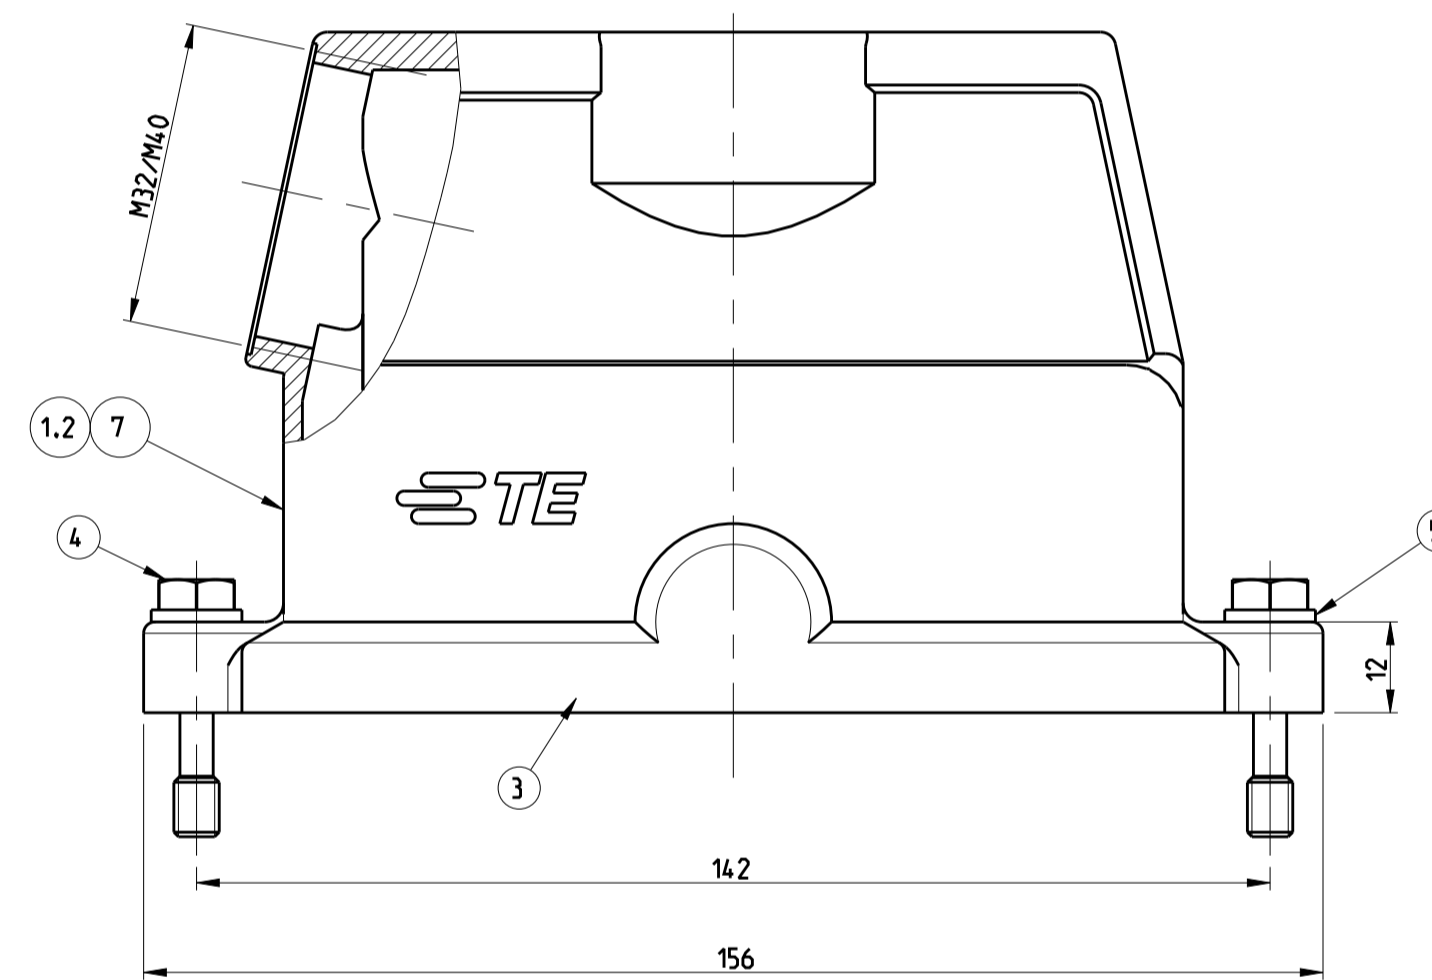

PN 0-1, 0-3 & 0-5

PN 0-2,0-4 & 0-7

PN 0-6 & 0-8

REVISIONS				
P	LTR	DESCRIPTION	DATE	APVD
AB		REVISED PER ECR-16-016780	19SEP2017	NG MKO

NOTES

- 1 Material: Housing: Aluminium diecasting alloy
seals: Neoprene
- 2 Surface:- Aluminium oxide + Varnish Black
-Grey
- 3 Varnish on the inside not necessary
- ⚠ Special- Logo
- 5 Packaging quantity 5 pieces in a box

OBSOLETE									
QTY	ITEM NO	DESCRIPTION	MATERIAL	SURFACE	COLOR	ITEM NO	REMARKS		
1	1	Hood HIP-K	Aluminium	Aluminium oxide	Black	8	Without logo/thread		
1	1	Hood HIP	Aluminium		Without varnish	7			
2	2	Hood HIP-K	Aluminium	Aluminium oxide	Without varnish	6	Without M-Thread		
2	2	Pane	Stainless steel	Blank		5	B6.4		
2	2	Fixing screw	Stainless steel	Blank		4	M6x30		
1	1	Seal	Neoprene		Black	3			
					Black	2			
					Grey	1			
0-8	0	70-6	0-5	0-4	0-2	0-3	0-1		
ORDERING TEXT									
HIP.24/64.ST0.1.M40.G									
HIP.24/64.ST0.1.M40.G									
HIP.24/64.STS.1.M40.G									
HIP-K.24/64.STS.1.M40.G									
HIP-K.24/64.STS.1.M32.G									
HIP-K.24/64.ST									
HIP.24/64.STS.1.M40.G									

THIS DRAWING IS A CONTROLLED DOCUMENT. DWN: Schneider 10.09.02
 CHE: Schweiger 10.09.02

DIMENSIONS: mm

TOLERANCES UNLESS OTHERWISE SPECIFIED:
 0 PLC ±
 1 PLC ±
 2 PLC ±
 3 PLC ±
 4 PLC ±
 ANGLES °
 FINISH

MATERIAL

PRODUCT SPEC: 108-74030
 APPLICATION SPEC: 116-74017
 WEIGHT

CUSTOMER DRAWING

NAME: Hood HIP.24/64.1.M32/M40.G
 SIZE: A1
 CAGE CODE: 00779
 DRAWING NO: C=1106473

RESTRICTED TO: -

SCALE: 1:1 SHEET: 1 OF 1 REV: AB