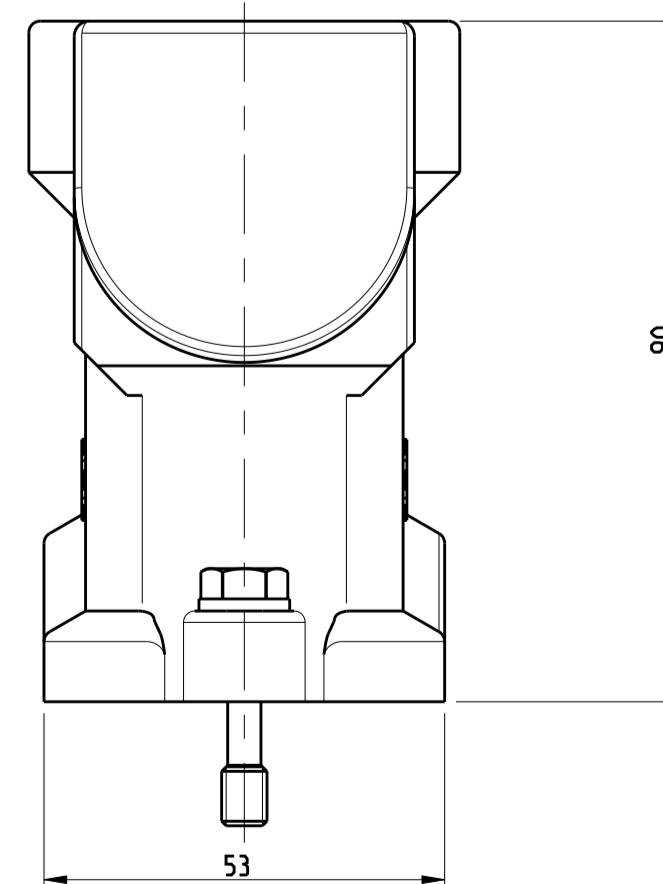

PN 0-1, 0-3 & 0-5

PN 0-2,0-4 & 0-7

PN 0-6 & 0-8

REVISIONS				
P	LTR	DESCRIPTION	DATE	APVD
AB		REVISED PER ECR-16-016780	19SEP2017	NG MKO

NOTES

- 1 Material: Housing: Aluminium diecasting alloy
seals: Neoprene
- 2 Surface:- Aluminium oxide + Varnish Black
-Grey
- 3 Varnish on the inside not necessary
- ⚠ Special- Logo
- 5 Packaging quantity 5 pieces in a box

OBSOLETE									
QTY	ITEM NO	DESCRIPTION	MATERIAL	SURFACE	COLOR	ITEM NO	REMARKS		
1	1	Hood HIP-K	Aluminium	Aluminium oxide	Black	8	Without logo/thread		
1	1	Hood HIP	Aluminium		Without varnish	7			
2	2	Hood HIP-K	Aluminium	Aluminium oxide	Without varnish	6	Without M-Thread		
2	2	Pane	Stainless steel	Blank		5	B6.4		
2	2	Fixing screw	Stainless steel	Blank		4	M6x30		
1	1	Seal	Neoprene		Black	3			
					Black	2			
					Grey	1			
0-8	0	70-6	0-5	0-4	0-2	0-3	0-1		
ORDERING TEXT									
HIP.24/64.ST0.1.M40.G									
HIP.24/64.ST0.1.M40.G									
HIP.24/64.STS.1.M40.G									
HIP-K.24/64.STS.1.M40.G									
HIP-K.24/64.STS.1.M32.G									
HIP-K.24/64.ST									
HIP.24/64.STS.1.M40.G									

THIS DRAWING IS A CONTROLLED DOCUMENT. DWN: Schneider 10.09.02
 CHE: Schweiger 10.09.02

DIMENSIONS: mm

TOLERANCES UNLESS OTHERWISE SPECIFIED:
 0 PLC ±
 1 PLC ±
 2 PLC ±
 3 PLC ±
 4 PLC ±
 ANGLES °
 FINISH

MATERIAL

PRODUCT SPEC: 108-74030
 APPLICATION SPEC: 116-74017
 WEIGHT

CUSTOMER DRAWING

NAME: Hood HIP.24/64.1.M32/M40.G
 SIZE: A1
 CAGE CODE: 00779
 DRAWING NO: C=1106473

RESTRICTED TO: -

SCALE: 1:1 SHEET: 1 OF 1 REV: AB