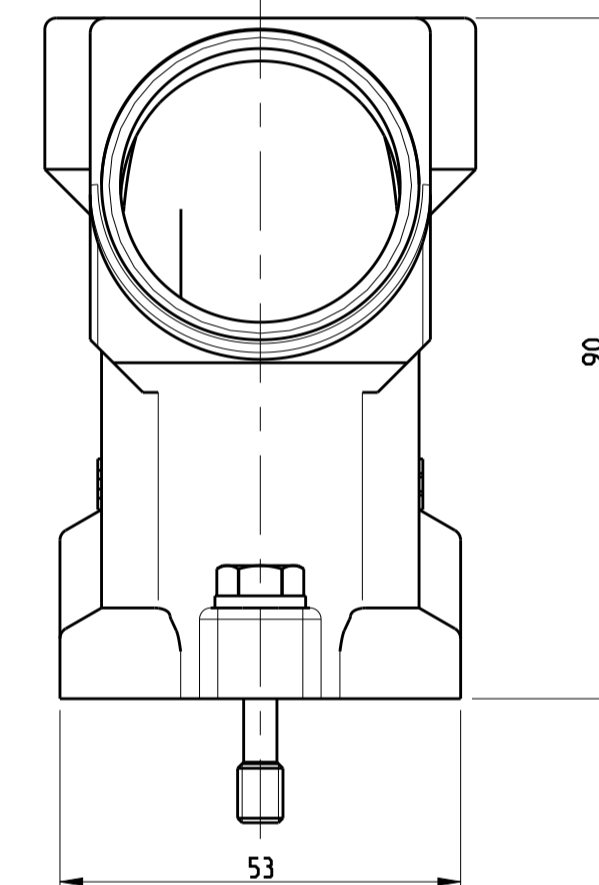

PN 0-1, 0-3 & 0-5

PN 0-2,0-4 & 0-7

PN 0-6 & 0-8

REVISIONS				
P	LTR	DESCRIPTION	DATE	APVD
AB		REVISED PER ECR-16-016780	19SEP2017	NG MKO

NOTES

- 1 Material: Housing: Aluminium diecasting alloy
seals: Neoprene
- 2 Surface:- Aluminium oxide + Varnish Black
-Grey
- 3 Varnish on the inside not necessary
- ⚠ Special- Logo
- 5 Packaging quantity 5 pieces in a box

OBSOLETE									
QTY	ITEM NO	DESCRIPTION	MATERIAL	SURFACE	COLOR	ITEM NO	REMARKS		
1	1	Hood HIP-K	Aluminium	Aluminium oxide	Black	8	Without logo/thread		
1	1	Hood HIP	Aluminium		Without varnish	7			
2	2	Hood HIP-K	Aluminium	Aluminium oxide	Without varnish	6	Without M-Thread		
2	2	Pane	Stainless steel	Blank		5	B6.4		
2	2	Fixing screw	Stainless steel	Blank		4	M6x30		
1	1	Seal	Neoprene		Black	3			
					Black	2			
					Grey	1			
0-8	0	70-6	0-5	0-4	0-2	0-3	0-1		
ORDERING TEXT									
HIP.24/64.ST0.1.M40.G									
HIP.24/64.ST0.1.M40.G									
HIP.24/64.STS.1.M40.G									
HIP-K.24/64.STS.1.M40.G									
HIP-K.24/64.STS.1.M32.G									
HIP-K.24/64.ST									
HIP.24/64.STS.1.M40.G									

THIS DRAWING IS A CONTROLLED DOCUMENT. DWN: Schneider 10.09.02
 CHE: Schweiger 10.09.02

DIMENSIONS: mm

TOLERANCES UNLESS OTHERWISE SPECIFIED:
 0 PLC ±
 1 PLC ±
 2 PLC ±
 3 PLC ±
 4 PLC ±
 ANGLES °
 FINISH

MATERIAL

PRODUCT SPEC: 108-74030
 APPLICATION SPEC: 116-74017
 WEIGHT

CUSTOMER DRAWING

NAME: Hood HIP.24/64.1.M32/M40.G
 SIZE: A1
 CAGE CODE: 00779
 DRAWING NO: C=1106473

RESTRICTED TO: -

SCALE: 1:1 SHEET: 1 OF 1 REV: AB