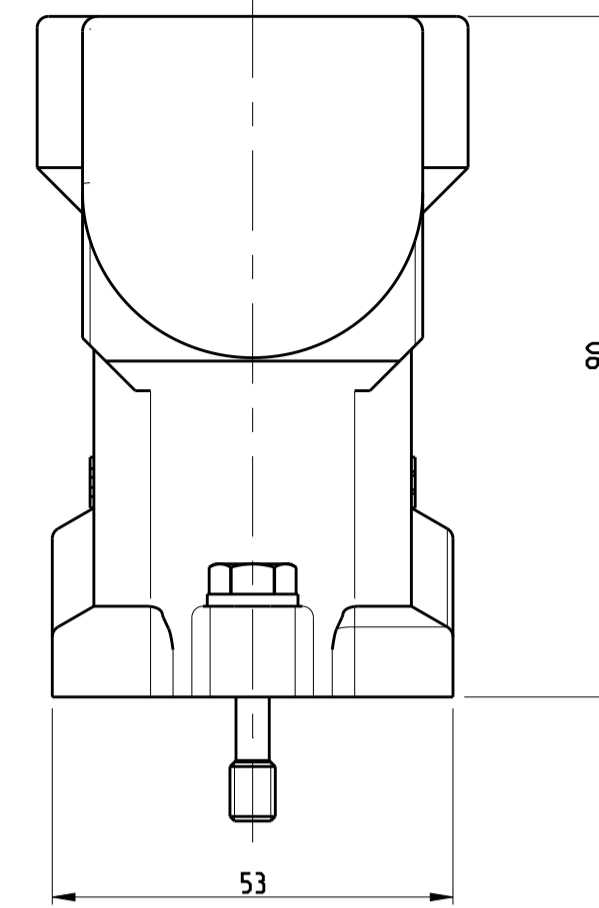

PN 0-1, 0-3 & 0-5

PN 0-2,0-4 & 0-7

PN 0-6 & 0-8

REVISIONS				
P	LTR	DESCRIPTION	DATE	APVD
AB		REVISED PER ECR-16-016780	19SEP2017	NG MKO

NOTES

- 1 Material: Housing: Aluminium diecasting alloy
seals: Neoprene
- 2 Surface:- Aluminium oxide + Varnish Black
-Grey
- 3 Varnish on the inside not necessary
- ⚠ Special- Logo
- 5 Packaging quantity 5 pieces in a box

OBSOLETE									
QTY	ITEM NO	DESCRIPTION	MATERIAL	SURFACE	COLOR	ITEM NO	REMARKS		
1	1	Hood HIP-K	Aluminium	Aluminium oxide	Black	8	Without logo/thread		
1	1	Hood HIP	Aluminium		Without varnish	7			
2	2	Hood HIP-K	Aluminium	Aluminium oxide	Without varnish	6	Without M-Thread		
2	2	Pane	Stainless steel	Blank		5	B6.4		
2	2	Fixing screw	Stainless steel	Blank		4	M6x30		
1	1	Seal	Neoprene		Black	3			
					Black	2			
					Grey	1			
0-8	0	70-6	0-5	0-4	0-2	0-3	0-1		
ORDERING TEXT									
HIP.24/64.ST0.1.M40.G									
HIP.24/64.ST0.1.M40.G									
HIP.24/64.STS.1.M40.G									
HIP-K.24/64.STS.1.M40.G									
HIP-K.24/64.STS.1.M32.G									
HIP-K.24/64.ST									
HIP.24/64.STS.1.M40.G									

THIS DRAWING IS A CONTROLLED DOCUMENT. DWN: Schneider 10.09.02
 CHE: Schweiger 10.09.02

DIMENSIONS: mm

TOLERANCES UNLESS OTHERWISE SPECIFIED:
 0 PLC ±
 1 PLC ±
 2 PLC ±
 3 PLC ±
 4 PLC ±
 ANGLES °
 FINISH

MATERIAL

PRODUCT SPEC: 108-74030
 APPLICATION SPEC: 116-74017
 WEIGHT

CUSTOMER DRAWING

NAME: Hood HIP.24/64.1.M32/M40.G
 SIZE: A1
 CAGE CODE: 00779
 DRAWING NO: C=1106473

RESTRICTED TO: -

SCALE: 1:1 SHEET: 1 OF 1 REV: AB