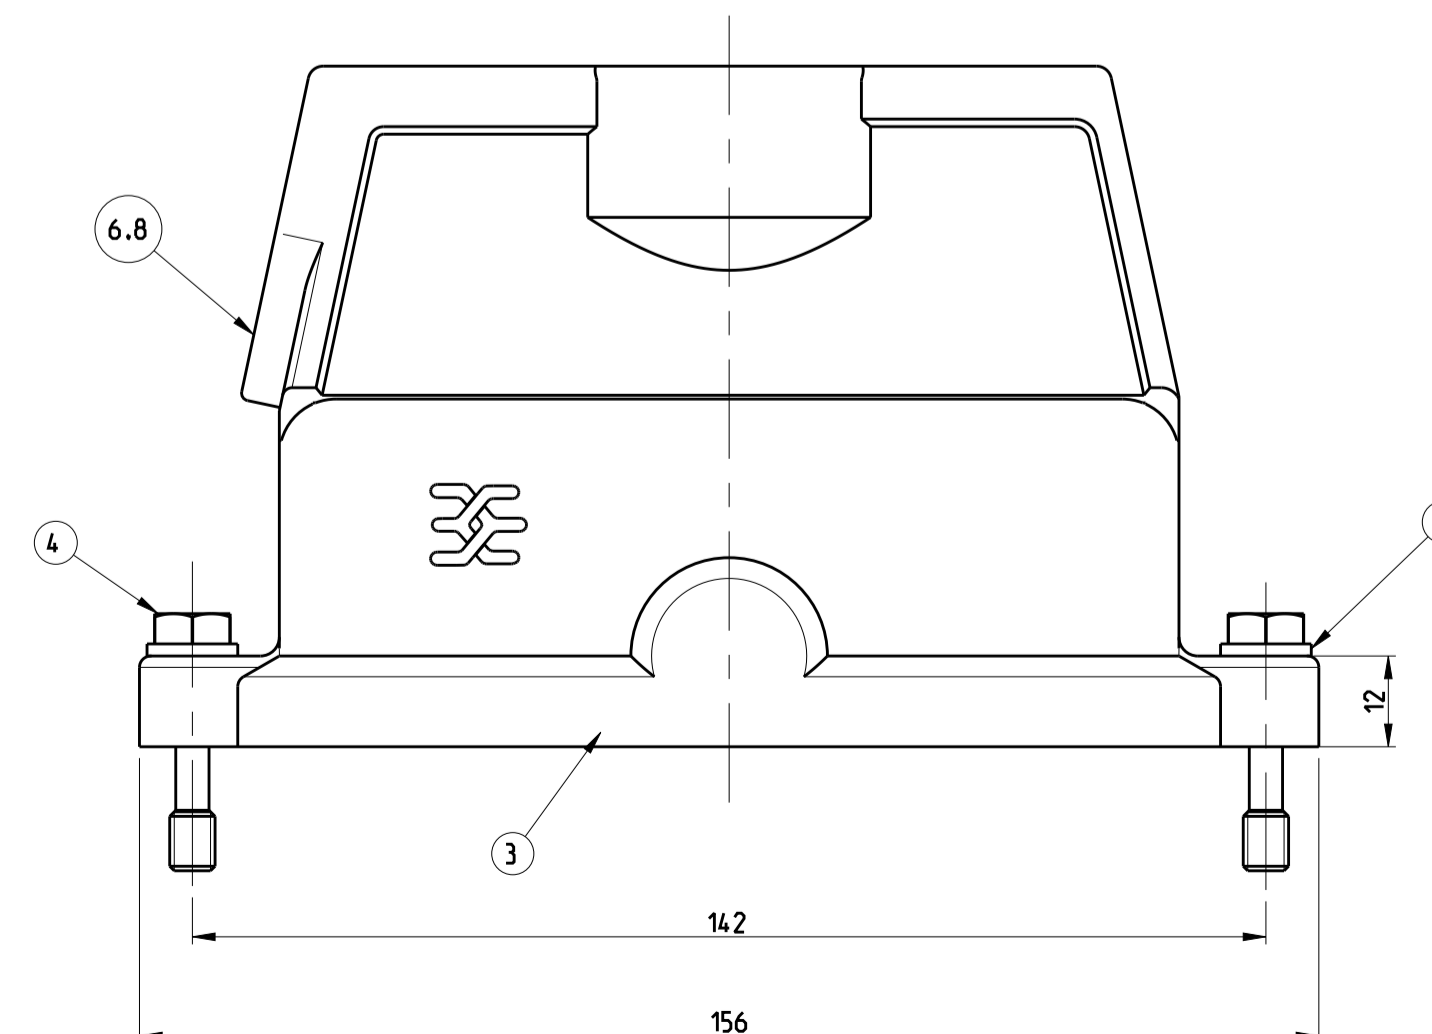

PN 0-1, 0-3 & 0-5

PN 0-2,0-4 & 0-7

PN 0-6 & 0-8

REVISIONS				
P	LTR	DESCRIPTION	DATE	APVD
AB		REVISED PER ECR-16-016780	19SEP2017	NG MKO

NOTES

- 1 Material: Housing: Aluminium diecasting alloy
seals: Neoprene
- 2 Surface:- Aluminium oxide + Varnish Black
-Grey
- 3 Varnish on the inside not necessary
- ⚠ Special- Logo
- 5 Packaging quantity 5 pieces in a box

OBSOLETE									
QTY	ITEM NO	DESCRIPTION	MATERIAL	SURFACE	COLOR	ITEM NO	REMARKS		
1	1	Hood HIP-K	Aluminium	Aluminium oxide	Black	8	Without logo/thread		
1	1	Hood HIP	Aluminium		Without varnish	7			
2	2	Hood HIP-K	Aluminium	Aluminium oxide	Without varnish	6	Without M-Thread		
2	2	Pane	Stainless steel	Blank		5	B6.4		
2	2	Fixing screw	Stainless steel	Blank		4	M6x30		
1	1	Seal	Neoprene		Black	3			
					Black	2			
					Grey	1			
0-8	0	70-6	0-5	0-4	0-2	0-3	0-1		
ORDERING TEXT									
HIP.24/64.ST0.1.M40.G									
HIP.24/64.ST0.1.M40.G									
HIP.24/64.STS.1.M40.G									
HIP-K.24/64.STS.1.M40.G									
HIP-K.24/64.STS.1.M32.G									
HIP-K.24/64.ST									
HIP.24/64.STS.1.M40.G									

MATERIAL

PRODUCT SPEC: 108-74030
 APPLICATION SPEC: 116-74017
 WEIGHT

CUSTOMER DRAWING

NAME: Hood HIP.24/64.1.M32/M40.G
 SIZE: A1
 CAGE CODE: 00779
 DRAWING NO: C=1106473

RESTRICTED TO: -

SCALE: 1:1 SHEET: 1 OF 1 REV: AB