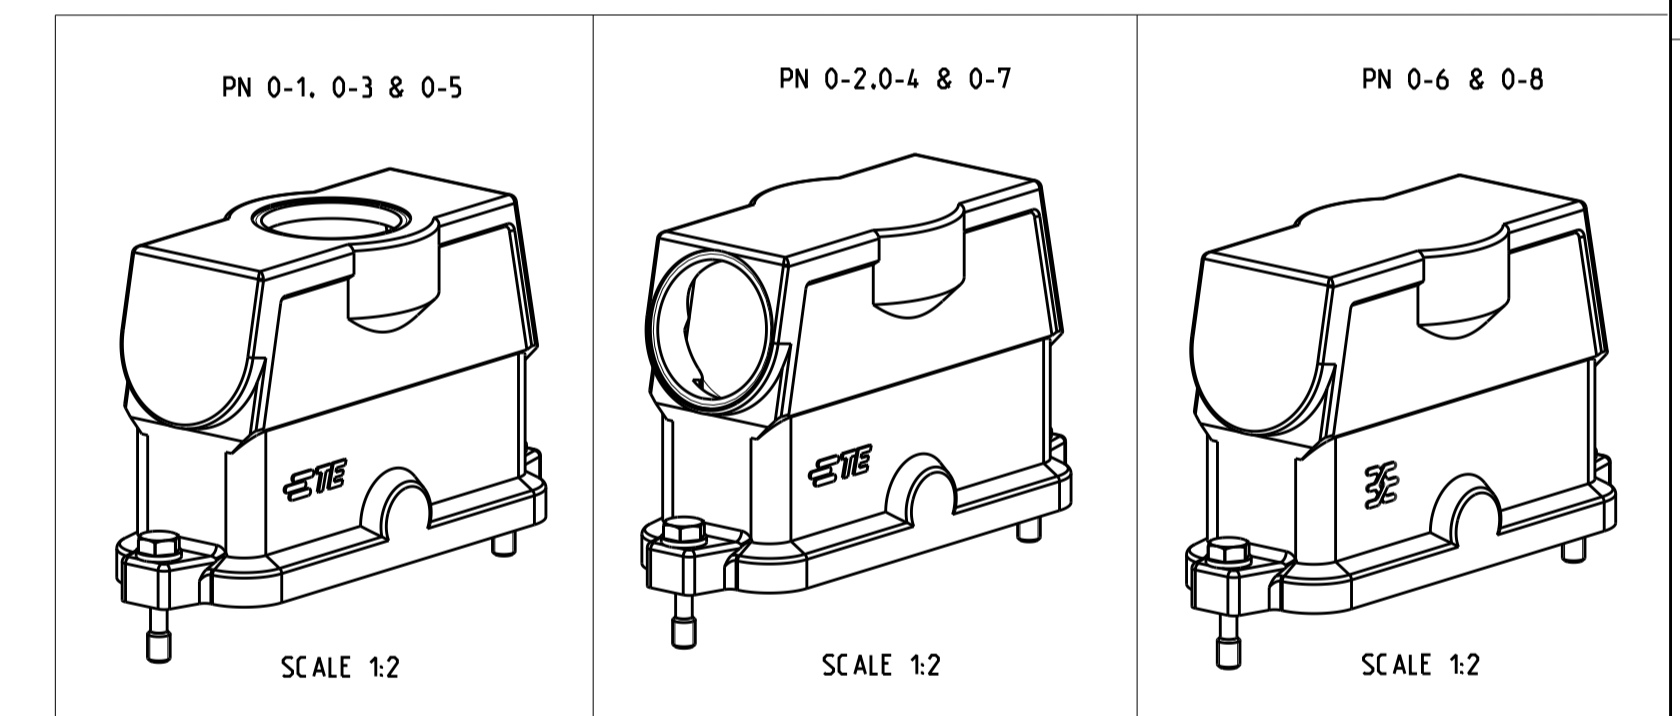

PN 0-1, 0-3 & 0-5

PN 0-2,0-4 & 0-7

PN 0-6 & 0-8

REVISIONS				
P	LTR	DESCRIPTION	DATE	APVD
AB		REVISED PER ECR-16-016780	19SEP2017	NG MKO

NOTES

- 1 Material: Housing: Aluminium diecasting alloy
seals: Neoprene
- 2 Surface:- Aluminium oxide + Varnish Black
-Grey
- 3 Varnish on the inside not necessary
- ⚠ Special- Logo
- 5 Packaging quantity 5 pieces in a box

OBSOLETE									
QTY	ITEM NO	DESCRIPTION	MATERIAL	SURFACE	COLOR	ITEM NO	REMARKS		
1	1	Hood HIP-K	Aluminium	Aluminium oxide	Black	8	Without logo/thread		
1	1	Hood HIP	Aluminium		Without varnish	7			
2	2	Hood HIP-K	Aluminium	Aluminium oxide	Without varnish	6	Without M-Thread		
2	2	Pane	Stainless steel	Blank		5	B6.4		
2	2	Fixing screw	Stainless steel	Blank		4	M6x30		
1	1	Seal	Neoprene		Black	3			
					Black	2			
					Grey	1			
0-8	0	70-6	0-5	0-4	0-2	0-3	0-1		
ORDERING TEXT									
HIP.24/64.ST0.1.M40.G									
HIP.24/64.ST0.1.M40.G									
HIP.24/64.STS.1.M40.G									
HIP-K.24/64.STS.1.M40.G									
HIP-K.24/64.STS.1.M32.G									
HIP-K.24/64.ST									
HIP.24/64.STS.1.M40.G									

MATERIAL

PRODUCT SPEC: 108-74030
 APPLICATION SPEC: 116-74017
 WEIGHT

CUSTOMER DRAWING

NAME: Hood HIP.24/64.1.M32/M40.G
 SIZE: A1
 CAGE CODE: 00779
 DRAWING NO: C=1106473

RESTRICTED TO: -

SCALE: 1:1 SHEET: 1 OF 1 REV: AB