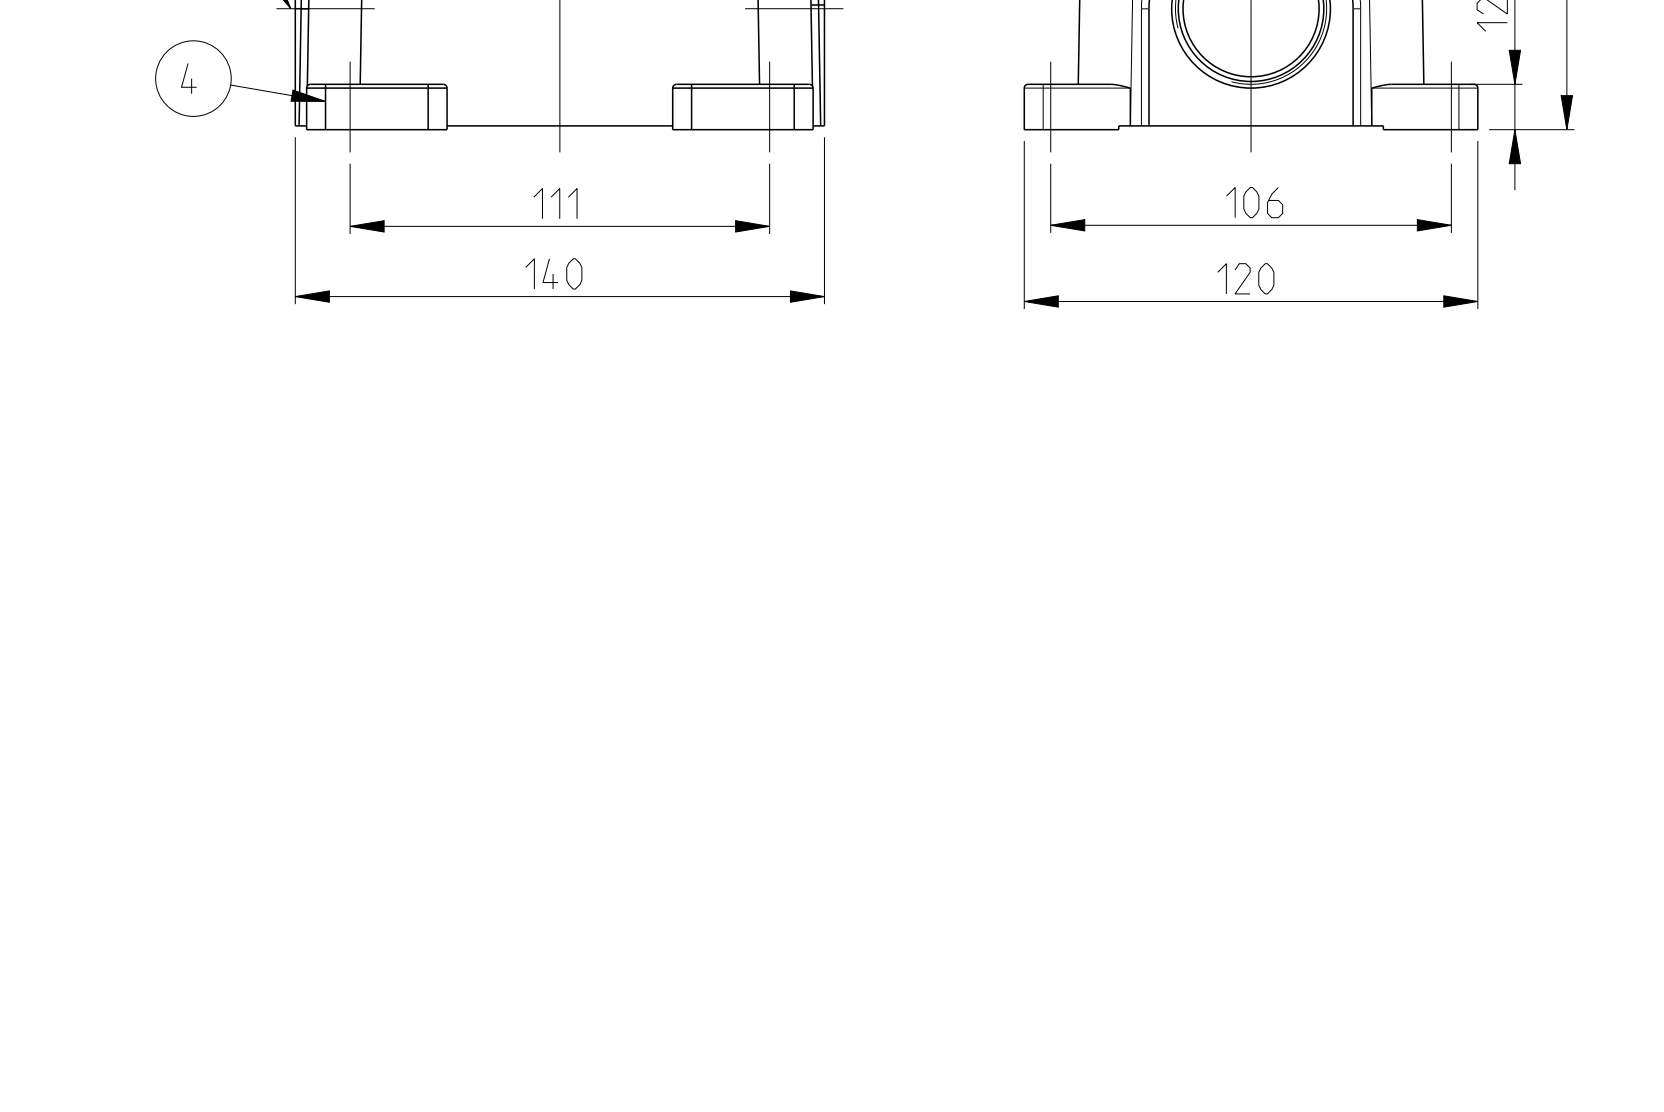

NOTES

- PARTS SHALL BE BLANK, SMOOTH, FREE OF BURS AND ALL OTHER FOREIGN MATERIAL. NO CAST-UNEVENNESS ALLOWED
- PACKING: 2 PIECES MAX. IN A BOX
- VARNISHING INSIDE HOUSING NOT REQUIRED

QTY	DESCRIPTION	MATERIAL	SURFACE	COLOR	ITEM	NOTES
25	PROFILE SEAL	VITON			25	
24	SLIDE SPOOL HB.48	STAINLESS STEEL	BLANK		24	
23	CLIP BOLT	STAINLESS STEEL	BLANK		23	M5
22	SIDE CLIP - STÄUBLI	STAINLESS STEEL	BLANK		22	
21	COVER	ALUMINIUM		GREY	21	
20	BLANKING PIECE WITH SEAL	STEEL		BLUE	20	M4.0
19	SURFACE MOUNTED HOUSING SIDE ENTRY	ALUMINIUM		GREY	19	NEUTRAL
18	SURFACE MOUNTED HOUSING SIDE ENTRY	ALUMINIUM		GREY	18	NEUTRAL
17	CLIP BOLT	STAINLESS STEEL	BLANK		17	
16	CYLINDER SCREW	STAINLESS STEEL	BLANK		16	M5x16
15	CYLINDER SCREW	STEEL	ZINC PLATED	BLUE	15	M5x16
14	LEG SPRING	STAINLESS STEEL			14	
13	LEG SPRING	STEEL	ZINC PLATED	BLUE	13	
12	RIVET PIN	STAINLESS STEEL	BLANK		12	Ø5x80
11	RIVET PIN	STEEL	ZINC PLATED	BLUE	11	Ø5x80
10	COVER	ALUMINIUM	ALUMINIUMOXIDE	BLACK	10	
9	COVER	ALUMINIUM		GREY	9	
8	SLOTTED PAN HEAD SCREW	STAINLESS STEEL	BLANK		8	M6x8
7	SIDE CLIP	STAINLESS STEEL	BLANK		7	
6	SIDE CLIP	STEEL	ZINC PLATED	BLUE	6	
5	PROFILE SEAL	NEOPRENE		BLACK	5	
4	SURFACE MOUNTED HOUSING SIDE ENTRY	ALUMINIUM	ALUMINIUMOXIDE	BLACK	4	
3	SURFACE MOUNTED HOUSING SIDE ENTRY	ALUMINIUM		GREY	3	
2	SURFACE MOUNTED HOUSING SIDE ENTRY	ALUMINIUM	ALUMINIUMOXIDE	BLACK	2	
1	SURFACE MOUNTED HOUSING SIDE ENTRY	ALUMINIUM		GREY	1	

THIS DRAWING IS A CONTROLLED DOCUMENT. DATE: 25 JAN 2009. CHN: T. SCHALBREITL. APPROVED: T. SCHALBREITL.

STE TE Connectivity

DESCRIPTION: SURFACE MOUNTED HOUSING SIDE ENTRY HB.48.SGD-LB.2.M4.0.Z-BS

SCALE: 1:2