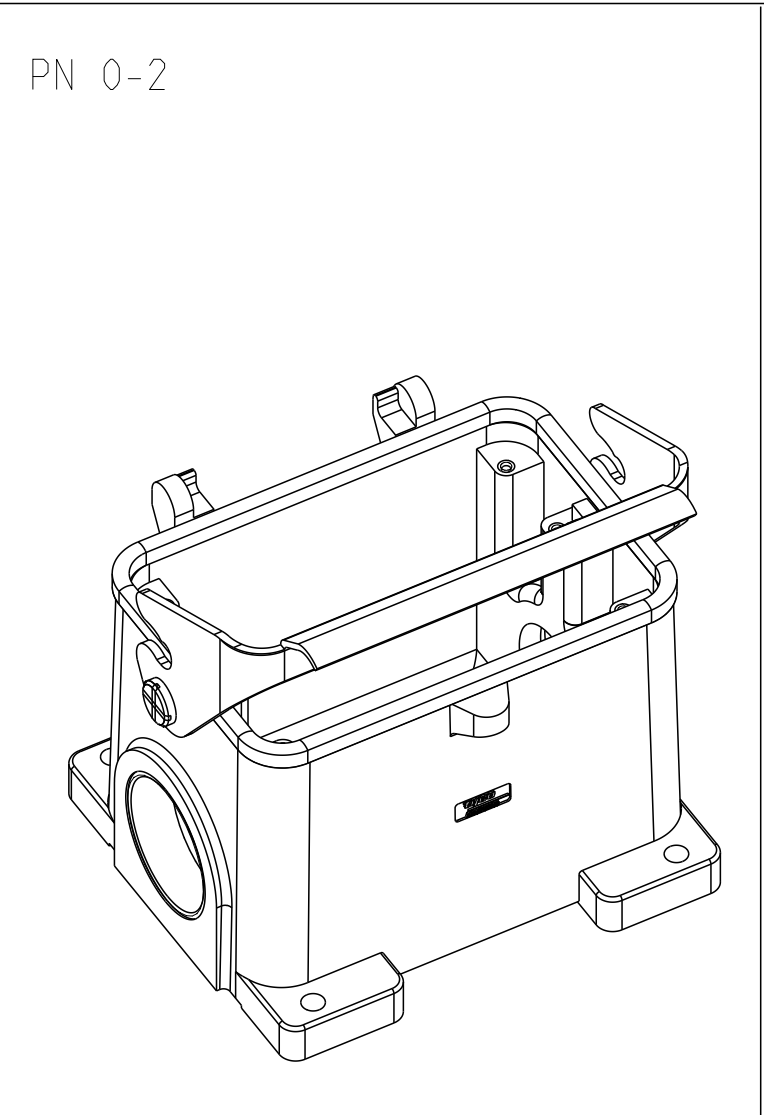

NOTES

- PARTS SHALL BE BLANK, SMOOTH, FREE OF BURS AND ALL OTHER FOREIGN MATERIAL. NO CAST-UNEVENNESS ALLOWED
- PACKING: 2 PIECES MAX. IN A BOX
- VARNISHING INSIDE HOUSING NOT REQUIRED

QTY	DESCRIPTION	MATERIAL	SURFACE	COLOR	ITEM	NOTES
25	PROFILE SEAL	VITON			25	
24	SLIDE SPOOL HB.48	STAINLESS STEEL	BLANK		24	
23	CLIP BOLT	STAINLESS STEEL	BLANK		23	M5
22	SIDE CLIP - STÄUBLI	STAINLESS STEEL	BLANK		22	
21	COVER	ALUMINIUM		GREY	21	
20	BLANKING PIECE WITH SEAL	STEEL		BLUE	20	M4.0
19	SURFACE MOUNTED HOUSING SIDE ENTRY	ALUMINIUM		GREY	19	NEUTRAL
18	SURFACE MOUNTED HOUSING SIDE ENTRY	ALUMINIUM		GREY	18	NEUTRAL
17	CLIP BOLT	STAINLESS STEEL	BLANK		17	
16	CYLINDER SCREW	STAINLESS STEEL	BLANK		16	M5x16
15	CYLINDER SCREW	STEEL	ZINC PLATED	BLUE	15	M5x16
14	LEG SPRING	STAINLESS STEEL			14	
13	LEG SPRING	STEEL	ZINC PLATED	BLUE	13	
12	RIVET PIN	STAINLESS STEEL	BLANK		12	Ø5x80
11	RIVET PIN	STEEL	ZINC PLATED	BLUE	11	Ø5x80
10	COVER	ALUMINIUM	ALUMINIUMOXIDE	BLACK	10	
9	COVER	ALUMINIUM		GREY	9	
8	SLOTTED PAN HEAD SCREW	STAINLESS STEEL	BLANK		8	M6x8
7	SIDE CLIP	STAINLESS STEEL	BLANK		7	
6	SIDE CLIP	STEEL	ZINC PLATED	BLUE	6	
5	PROFILE SEAL	NEOPRENE		BLACK	5	
4	SURFACE MOUNTED HOUSING SIDE ENTRY	ALUMINIUM	ALUMINIUMOXIDE	BLACK	4	
3	SURFACE MOUNTED HOUSING SIDE ENTRY	ALUMINIUM		GREY	3	
2	SURFACE MOUNTED HOUSING SIDE ENTRY	ALUMINIUM	ALUMINIUMOXIDE	BLACK	2	
1	SURFACE MOUNTED HOUSING SIDE ENTRY	ALUMINIUM		GREY	1	

THIS DRAWING IS A CONTROLLED DOCUMENT. DATE: 25 JAN 2009. CHN: T. SCHALBREITL. APPROVED: T. SCHALBREITL.

STE TE Connectivity

DESCRIPTION: SURFACE MOUNTED HOUSING SIDE ENTRY HB.48.SGD-LB.2.M4.0.Z-BS

SCALE: 1:2