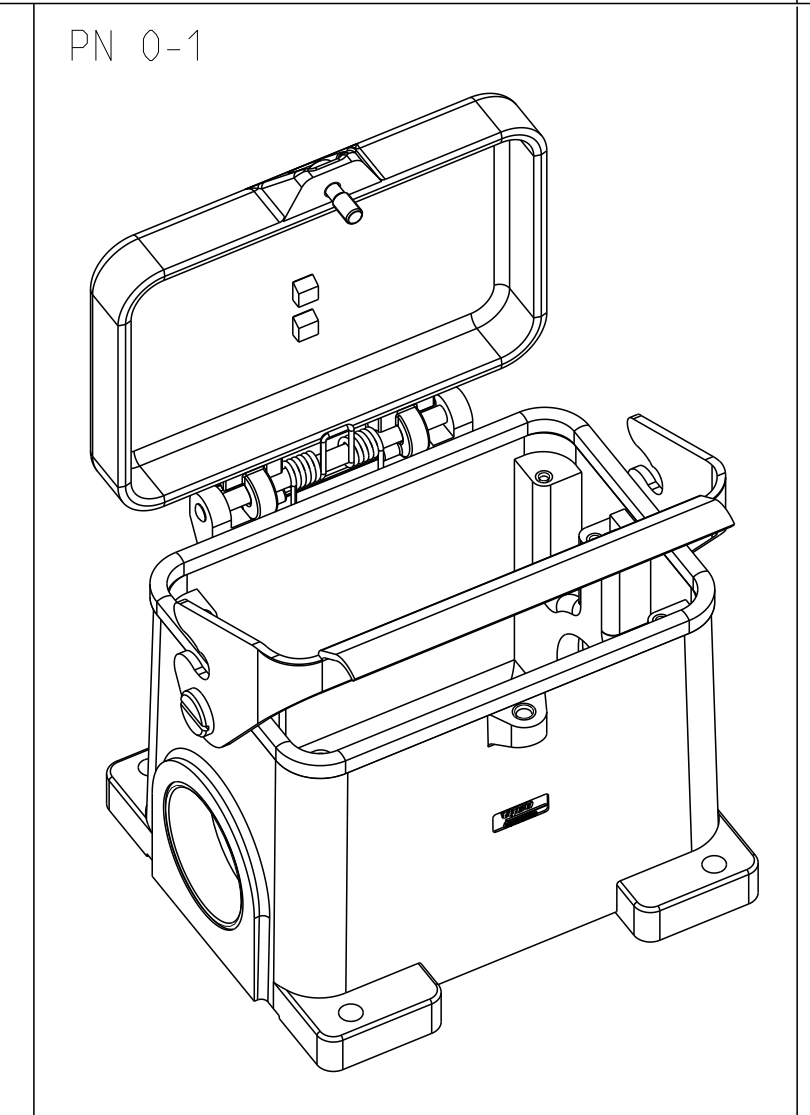

NOTES

- PARTS SHALL BE BLANK, SMOOTH, FREE OF BURS AND ALL OTHER FOREIGN MATERIAL. NO CAST-UNEVENNESS ALLOWED
- PACKING: 2 PIECES MAX. IN A BOX
- VARNISHING INSIDE HOUSING NOT REQUIRED

QTY	DESCRIPTION	MATERIAL	SURFACE	COLOR	ITEM	NOTES
25	PROFILE SEAL	VITON			25	
24	SLIDE SPOOL HB.48	STAINLESS STEEL	BLANK		24	
23	CLIP BOLT	STAINLESS STEEL	BLANK		23	M5
22	SIDE CLIP - STÄUBLI	STAINLESS STEEL	BLANK		22	
21	COVER	ALUMINIUM		GREY	21	
20	BLANKING PIECE WITH SEAL	STEEL		BLUE	20	M4.0
19	SURFACE MOUNTED HOUSING SIDE ENTRY	ALUMINIUM		GREY	19	NEUTRAL
18	SURFACE MOUNTED HOUSING SIDE ENTRY	ALUMINIUM		GREY	18	NEUTRAL
17	CLIP BOLT	STAINLESS STEEL	BLANK		17	
16	CYLINDER SCREW	STAINLESS STEEL	BLANK		16	M5x16
15	CYLINDER SCREW	STEEL	ZINC PLATED	BLUE	15	M5x16
14	LEG SPRING	STAINLESS STEEL			14	
13	LEG SPRING	STEEL	ZINC PLATED	BLUE	13	
12	RIVET PIN	STAINLESS STEEL	BLANK		12	Ø5x80
11	RIVET PIN	STEEL	ZINC PLATED	BLUE	11	Ø5x80
10	COVER	ALUMINIUM	ALUMINIUMOXIDE	BLACK	10	
9	COVER	ALUMINIUM		GREY	9	
8	SLOTTED PAN HEAD SCREW	STAINLESS STEEL	BLANK		8	M6x8
7	SIDE CLIP	STAINLESS STEEL	BLANK		7	
6	SIDE CLIP	STEEL	ZINC PLATED	BLUE	6	
5	PROFILE SEAL	NEOPRENE		BLACK	5	
4	SURFACE MOUNTED HOUSING SIDE ENTRY	ALUMINIUM	ALUMINIUMOXIDE	BLACK	4	
3	SURFACE MOUNTED HOUSING SIDE ENTRY	ALUMINIUM		GREY	3	
2	SURFACE MOUNTED HOUSING SIDE ENTRY	ALUMINIUM	ALUMINIUMOXIDE	BLACK	2	
1	SURFACE MOUNTED HOUSING SIDE ENTRY	ALUMINIUM		GREY	1	

THIS DRAWING IS A CONTROLLED DOCUMENT. DATE: 25 JAN 2009. CHN: T. SCHALBREITL. APPROVED: T. SCHALBREITL.

STE TE Connectivity

DESCRIPTION: SURFACE MOUNTED HOUSING SIDE ENTRY HB.48.SGD-LB.2.M4.0.Z-BS

SCALE: 1:2