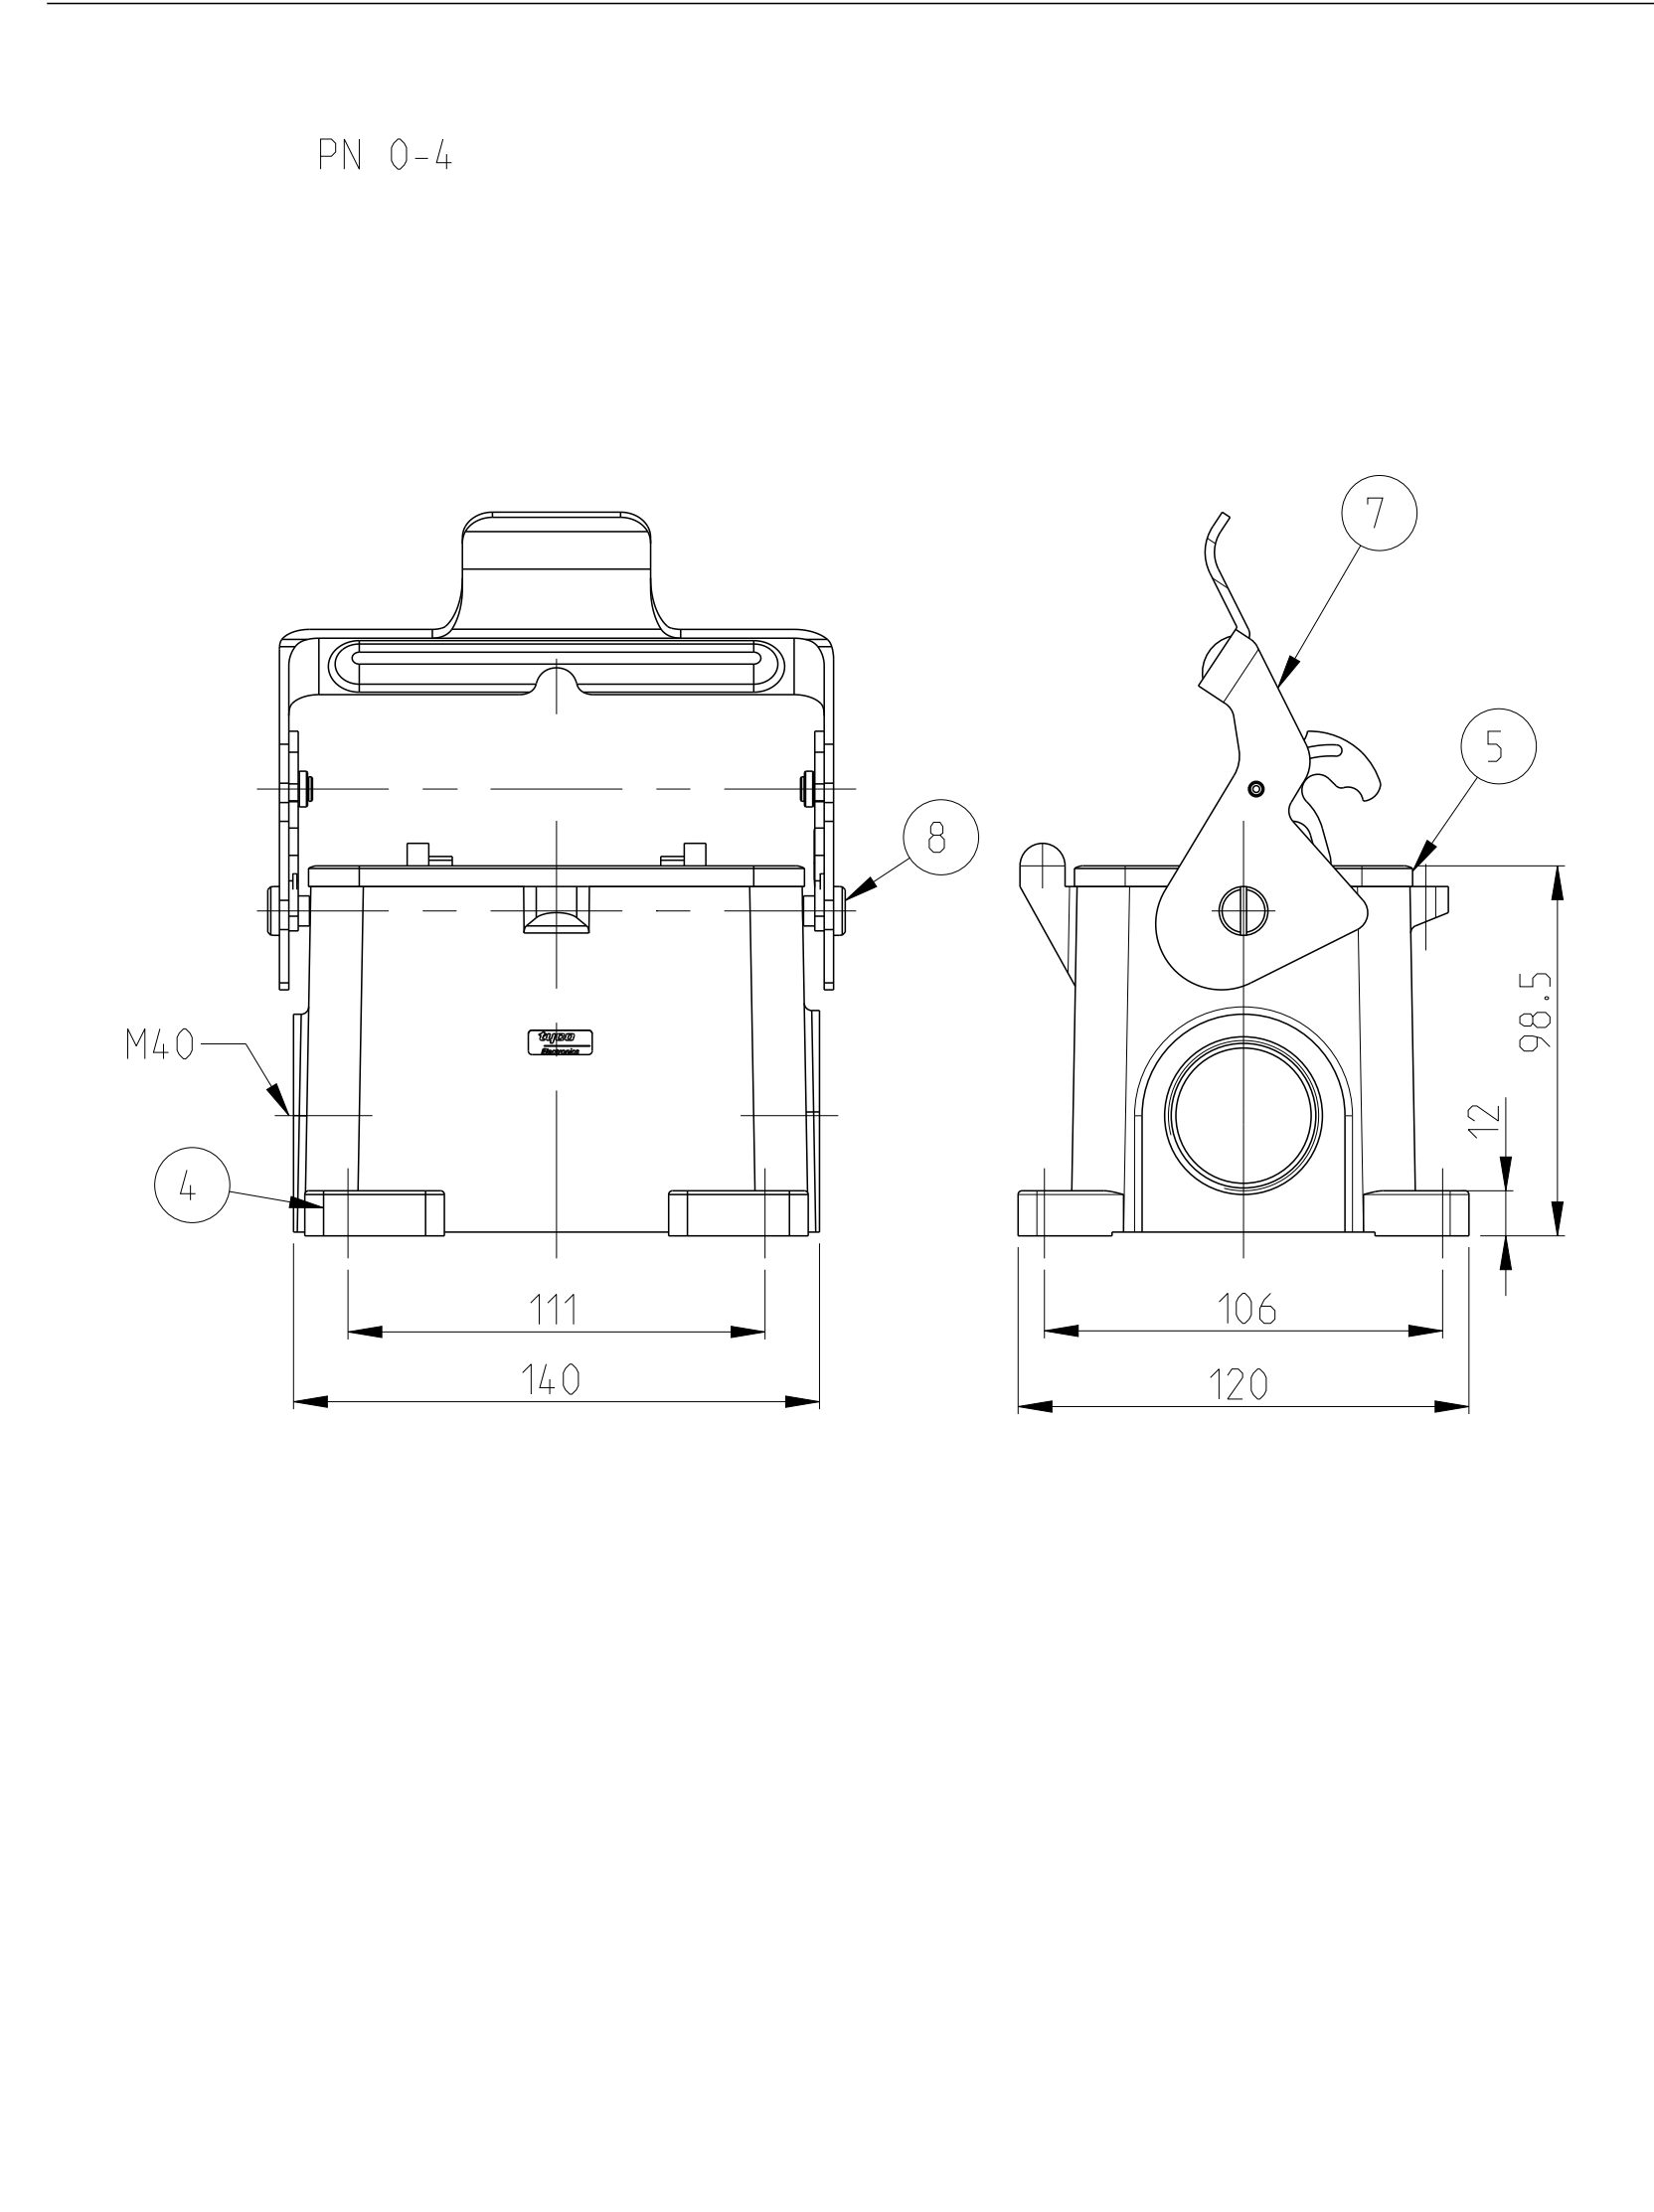

NOTES

- PARTS SHALL BE BLANK, SMOOTH, FREE OF BURS AND ALL OTHER FOREIGN MATERIAL. NO CAST-UNEVENNESS ALLOWED
- PACKING: 2 PIECES MAX. IN A BOX
- VARNISHING INSIDE HOUSING NOT REQUIRED

QTY	DESCRIPTION	MATERIAL	SURFACE	COLOR	ITEM	NOTES
25	PROFILE SEAL	VITON			25	
24	SLIDE SPOOL HB.48	STAINLESS STEEL	BLANK		24	
23	CLIP BOLT	STAINLESS STEEL	BLANK		23	M5
22	SIDE CLIP - STÄUBLI	STAINLESS STEEL	BLANK		22	
21	COVER	ALUMINIUM		GREY	21	
20	BLANKING PIECE WITH SEAL	STEEL		BLUE	20	M4.0
19	SURFACE MOUNTED HOUSING SIDE ENTRY	ALUMINIUM		GREY	19	NEUTRAL
18	SURFACE MOUNTED HOUSING SIDE ENTRY	ALUMINIUM		GREY	18	NEUTRAL
17	CLIP BOLT	STAINLESS STEEL	BLANK		17	
16	CYLINDER SCREW	STAINLESS STEEL	BLANK		16	M5x16
15	CYLINDER SCREW	STEEL	ZINC PLATED	BLUE	15	M5x16
14	LEG SPRING	STAINLESS STEEL			14	
13	LEG SPRING	STEEL	ZINC PLATED	BLUE	13	
12	RIVET PIN	STAINLESS STEEL	BLANK		12	Ø5x80
11	RIVET PIN	STEEL	ZINC PLATED	BLUE	11	Ø5x80
10	COVER	ALUMINIUM	ALUMINIUMOXIDE	BLACK	10	
9	COVER	ALUMINIUM		GREY	9	
8	SLOTTED PAN HEAD SCREW	STAINLESS STEEL	BLANK		8	M6x8
7	SIDE CLIP	STAINLESS STEEL	BLANK		7	
6	SIDE CLIP	STEEL	ZINC PLATED	BLUE	6	
5	PROFILE SEAL	NEOPRENE		BLACK	5	
4	SURFACE MOUNTED HOUSING SIDE ENTRY	ALUMINIUM	ALUMINIUMOXIDE	BLACK	4	
3	SURFACE MOUNTED HOUSING SIDE ENTRY	ALUMINIUM		GREY	3	
2	SURFACE MOUNTED HOUSING SIDE ENTRY	ALUMINIUM	ALUMINIUMOXIDE	BLACK	2	
1	SURFACE MOUNTED HOUSING SIDE ENTRY	ALUMINIUM		GREY	1	

THIS DRAWING IS A CONTROLLED DOCUMENT. DATE: 25 JAN 2009. CHN: T. SCHALBREITL. APPROVED: T. SCHALBREITL.

STE TE Connectivity

DESCRIPTION: SURFACE MOUNTED HOUSING SIDE ENTRY HB.48.SGD-LB.2.M4.0.Z-BS

SCALE: 1:2