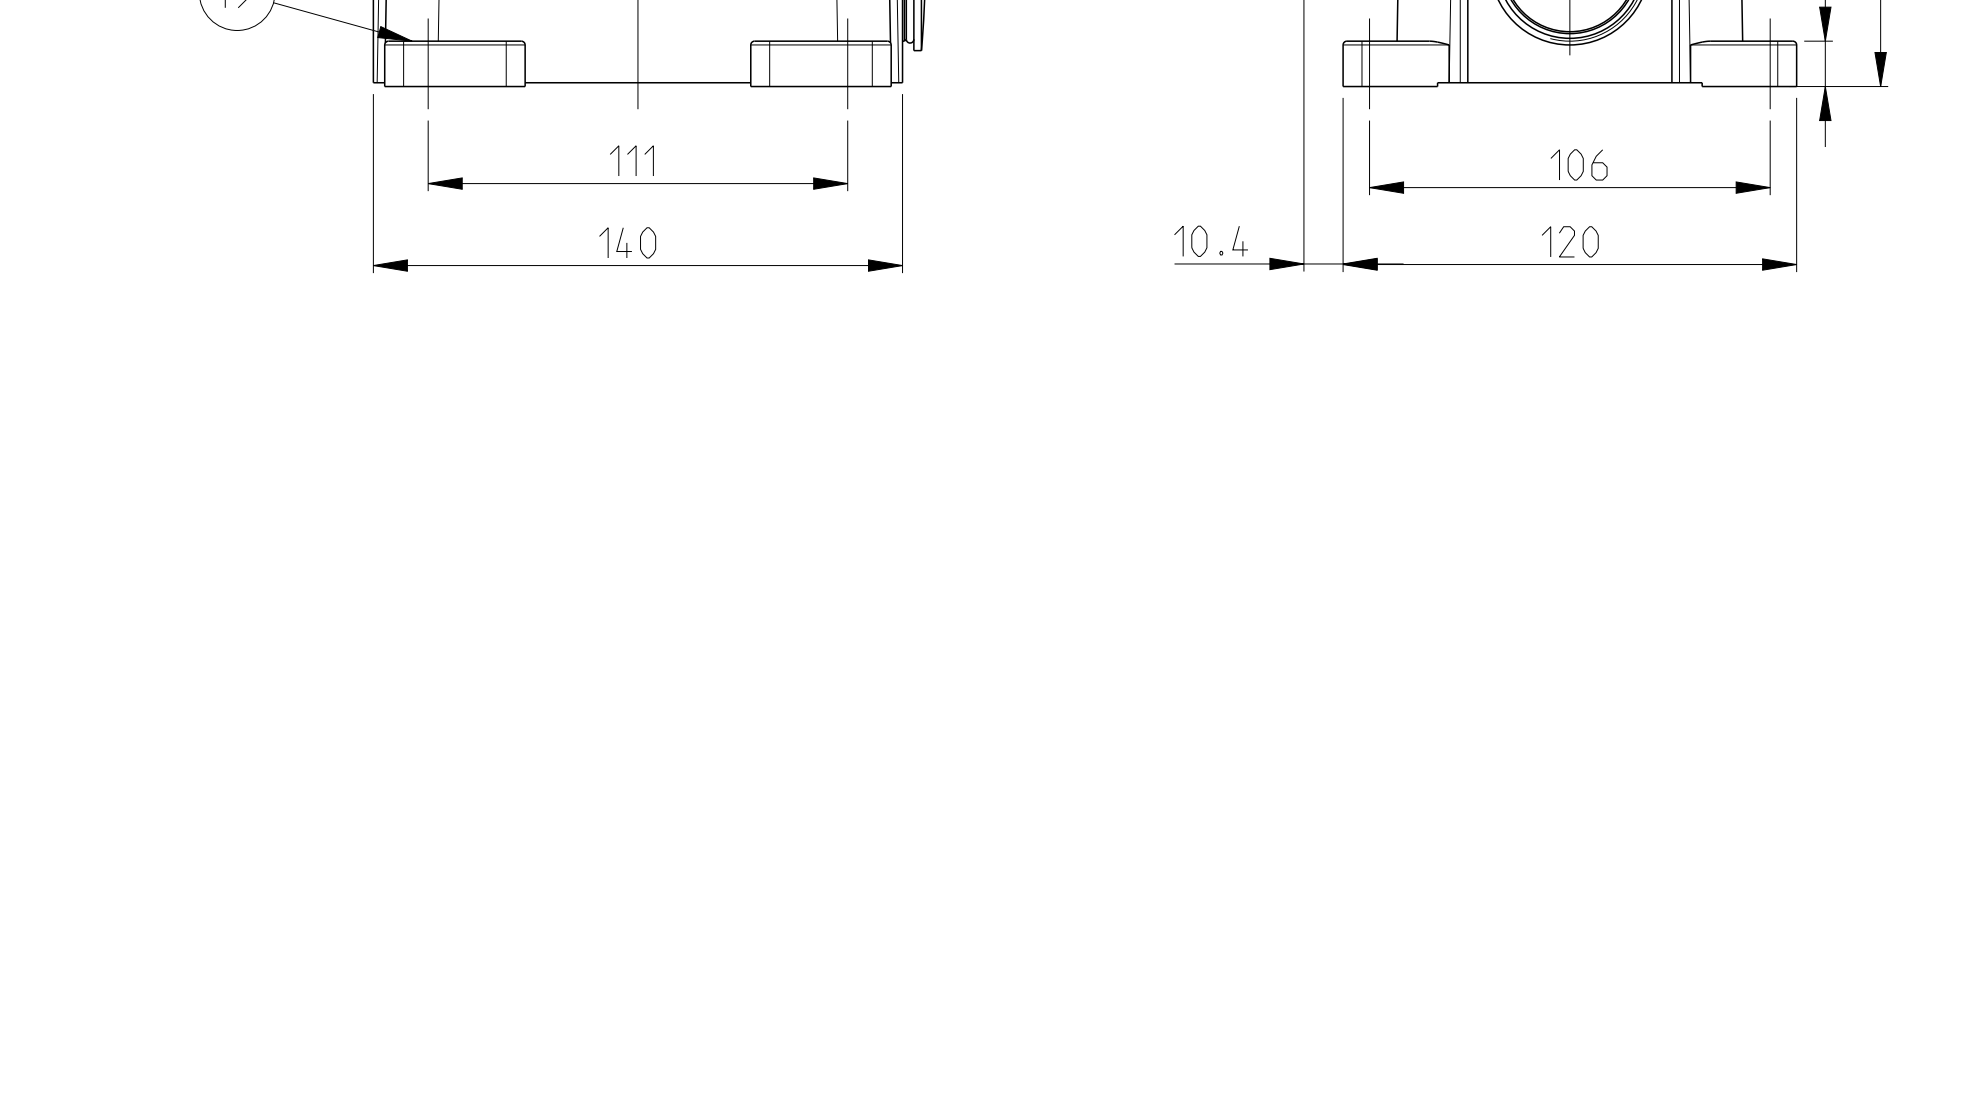

NOTES

- PARTS SHALL BE BLANK, SMOOTH, FREE OF BURS AND ALL OTHER FOREIGN MATERIAL. NO CAST-UNEVENNESS ALLOWED
- PACKING: 2 PIECES MAX. IN A BOX
- VARNISHING INSIDE HOUSING NOT REQUIRED

QTY	DESCRIPTION	MATERIAL	SURFACE	COLOR	ITEM	NOTES
25	PROFILE SEAL	VITON			25	
24	SLIDE SPOOL HB.48	STAINLESS STEEL	BLANK		24	
23	CLIP BOLT	STAINLESS STEEL	BLANK		23	M5
22	SIDE CLIP - STÄUBLI	STAINLESS STEEL	BLANK		22	
21	COVER	ALUMINIUM		GREY	21	
20	BLANKING PIECE WITH SEAL	STEEL		BLUE	20	M4.0
19	SURFACE MOUNTED HOUSING SIDE ENTRY	ALUMINIUM		GREY	19	NEUTRAL
18	SURFACE MOUNTED HOUSING SIDE ENTRY	ALUMINIUM		GREY	18	NEUTRAL
17	CLIP BOLT	STAINLESS STEEL	BLANK		17	
16	CYLINDER SCREW	STAINLESS STEEL	BLANK		16	M5x16
15	CYLINDER SCREW	STEEL	ZINC PLATED	BLUE	15	M5x16
14	LEG SPRING	STAINLESS STEEL			14	
13	LEG SPRING	STEEL	ZINC PLATED	BLUE	13	
12	RIVET PIN	STAINLESS STEEL	BLANK		12	Ø5x80
11	RIVET PIN	STEEL	ZINC PLATED	BLUE	11	Ø5x80
10	COVER	ALUMINIUM	ALUMINIUMOXIDE	BLACK	10	
9	COVER	ALUMINIUM		GREY	9	
8	SLOTTED PAN HEAD SCREW	STAINLESS STEEL	BLANK		8	M6x8
7	SIDE CLIP	STAINLESS STEEL	BLANK		7	
6	SIDE CLIP	STEEL	ZINC PLATED	BLUE	6	
5	PROFILE SEAL	NEOPRENE		BLACK	5	
4	SURFACE MOUNTED HOUSING SIDE ENTRY	ALUMINIUM	ALUMINIUMOXIDE	BLACK	4	
3	SURFACE MOUNTED HOUSING SIDE ENTRY	ALUMINIUM		GREY	3	
2	SURFACE MOUNTED HOUSING SIDE ENTRY	ALUMINIUM	ALUMINIUMOXIDE	BLACK	2	
1	SURFACE MOUNTED HOUSING SIDE ENTRY	ALUMINIUM		GREY	1	

THIS DRAWING IS A CONTROLLED DOCUMENT. DATE: 25 JAN 2009. CHN: T. SCHALBREITL. APPROVED: T. SCHALBREITL.

STE TE Connectivity

DESCRIPTION: SURFACE MOUNTED HOUSING SIDE ENTRY HB.48.SGD-LB.2.M4.0.Z-BS

SCALE: 1:2