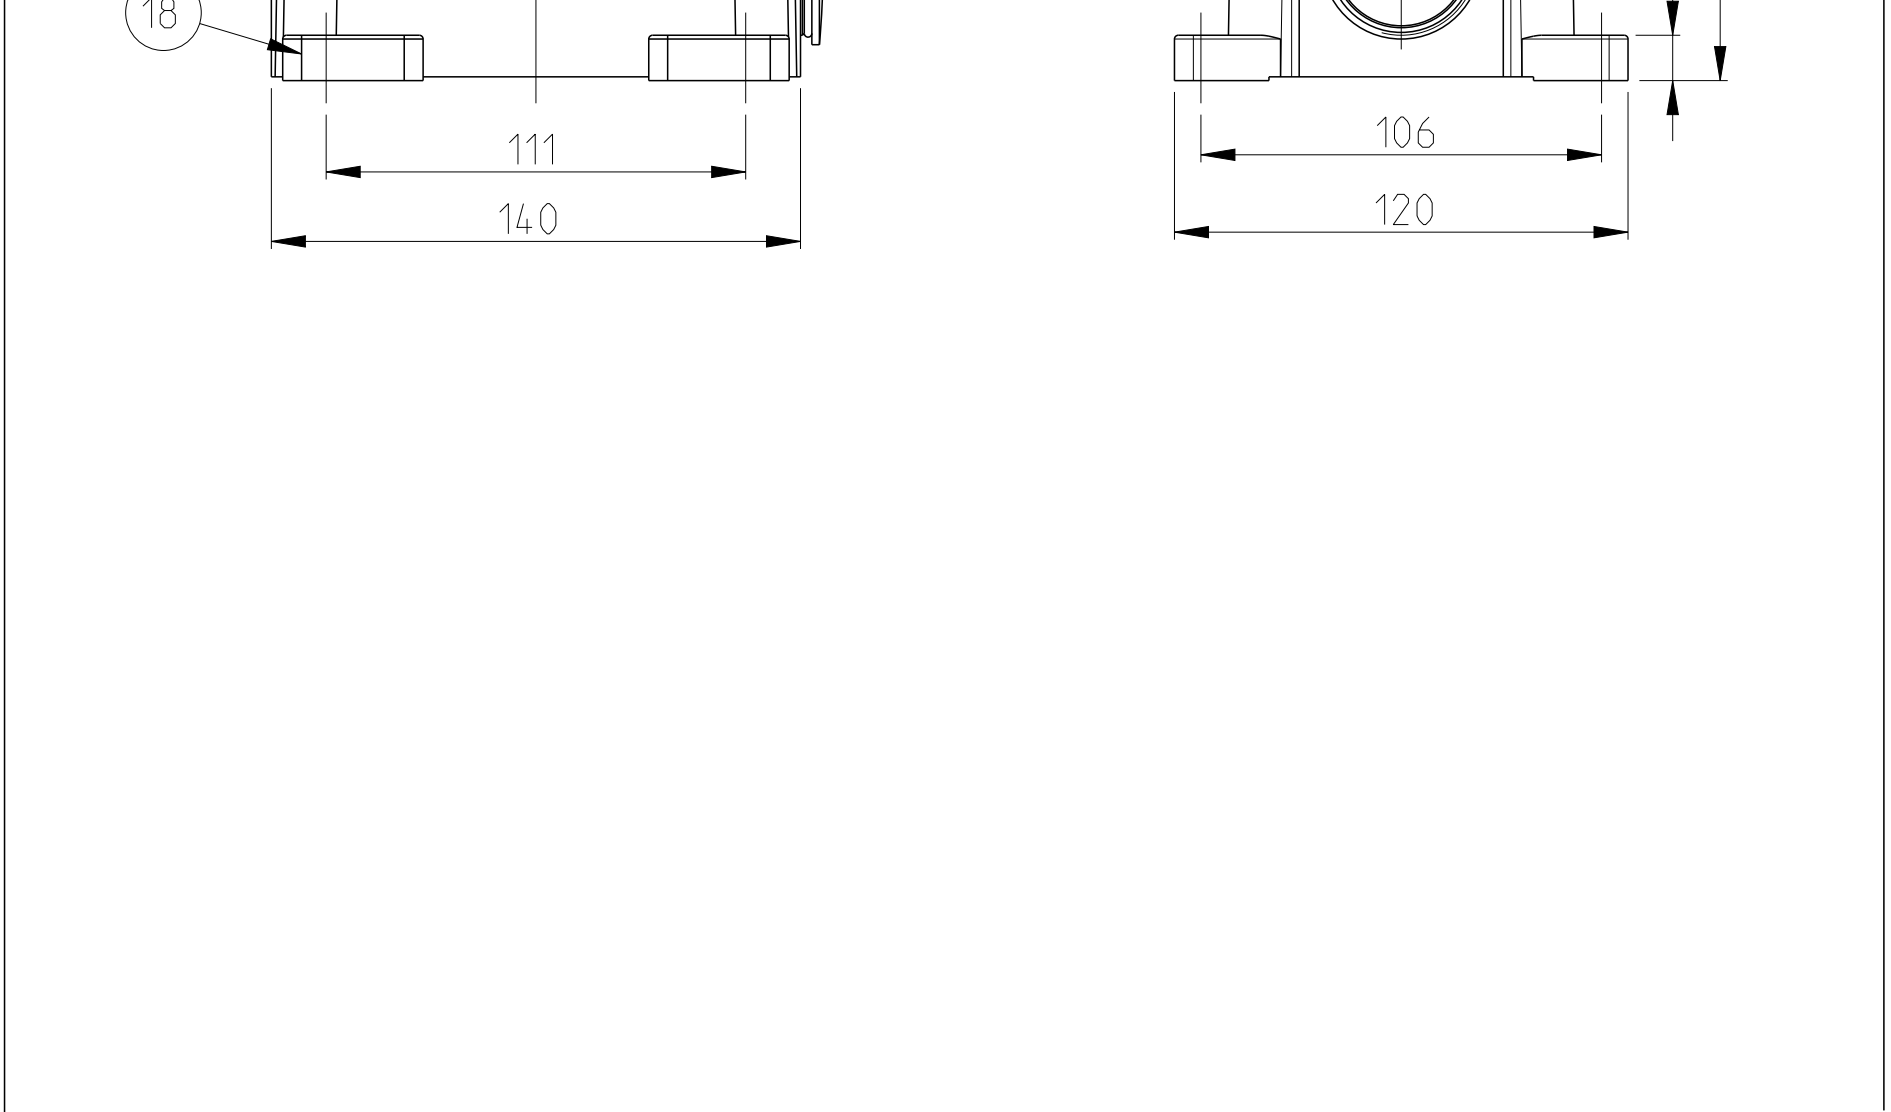

NOTES

- PARTS SHALL BE BLANK, SMOOTH, FREE OF BURS AND ALL OTHER FOREIGN MATERIAL. NO CAST-UNEVENNESS ALLOWED
- PACKING: 2 PIECES MAX. IN A BOX
- VARNISHING INSIDE HOUSING NOT REQUIRED

QTY	DESCRIPTION	MATERIAL	SURFACE	COLOR	ITEM	NOTES
25	PROFILE SEAL	VITON			25	
24	SLIDE SPOOL HB.48	STAINLESS STEEL	BLANK		24	
23	CLIP BOLT	STAINLESS STEEL	BLANK		23	M5
22	SIDE CLIP - STÄUBLI	STAINLESS STEEL	BLANK		22	
21	COVER	ALUMINIUM		GREY	21	
20	BLANKING PIECE WITH SEAL	STEEL		BLUE	20	M4.0
19	SURFACE MOUNTED HOUSING SIDE ENTRY	ALUMINIUM		GREY	19	NEUTRAL
18	SURFACE MOUNTED HOUSING SIDE ENTRY	ALUMINIUM		GREY	18	NEUTRAL
17	CLIP BOLT	STAINLESS STEEL	BLANK		17	
16	CYLINDER SCREW	STAINLESS STEEL	BLANK		16	M5x16
15	CYLINDER SCREW	STEEL	ZINC PLATED	BLUE	15	M5x16
14	LEG SPRING	STAINLESS STEEL			14	
13	LEG SPRING	STEEL	ZINC PLATED	BLUE	13	
12	RIVET PIN	STAINLESS STEEL	BLANK		12	Ø5x80
11	RIVET PIN	STEEL	ZINC PLATED	BLUE	11	Ø5x80
10	COVER	ALUMINIUM	ALUMINIUMOXIDE	BLACK	10	
9	COVER	ALUMINIUM		GREY	9	
8	SLOTTED PAN HEAD SCREW	STAINLESS STEEL	BLANK		8	M6x8
7	SIDE CLIP	STAINLESS STEEL	BLANK		7	
6	SIDE CLIP	STEEL	ZINC PLATED	BLUE	6	
5	PROFILE SEAL	NEOPRENE		BLACK	5	
4	SURFACE MOUNTED HOUSING SIDE ENTRY	ALUMINIUM	ALUMINIUMOXIDE	BLACK	4	
3	SURFACE MOUNTED HOUSING SIDE ENTRY	ALUMINIUM		GREY	3	
2	SURFACE MOUNTED HOUSING SIDE ENTRY	ALUMINIUM	ALUMINIUMOXIDE	BLACK	2	
1	SURFACE MOUNTED HOUSING SIDE ENTRY	ALUMINIUM		GREY	1	

THIS DRAWING IS A CONTROLLED DOCUMENT. DATE: 25 JAN 2009. CHN: T. SCHALBREITL. APPROVED: T. SCHALBREITL.

STE TE Connectivity

DESCRIPTION: SURFACE MOUNTED HOUSING SIDE ENTRY HB.48.SGD-LB.2.M4.0.Z-BS

SCALE: 1:2