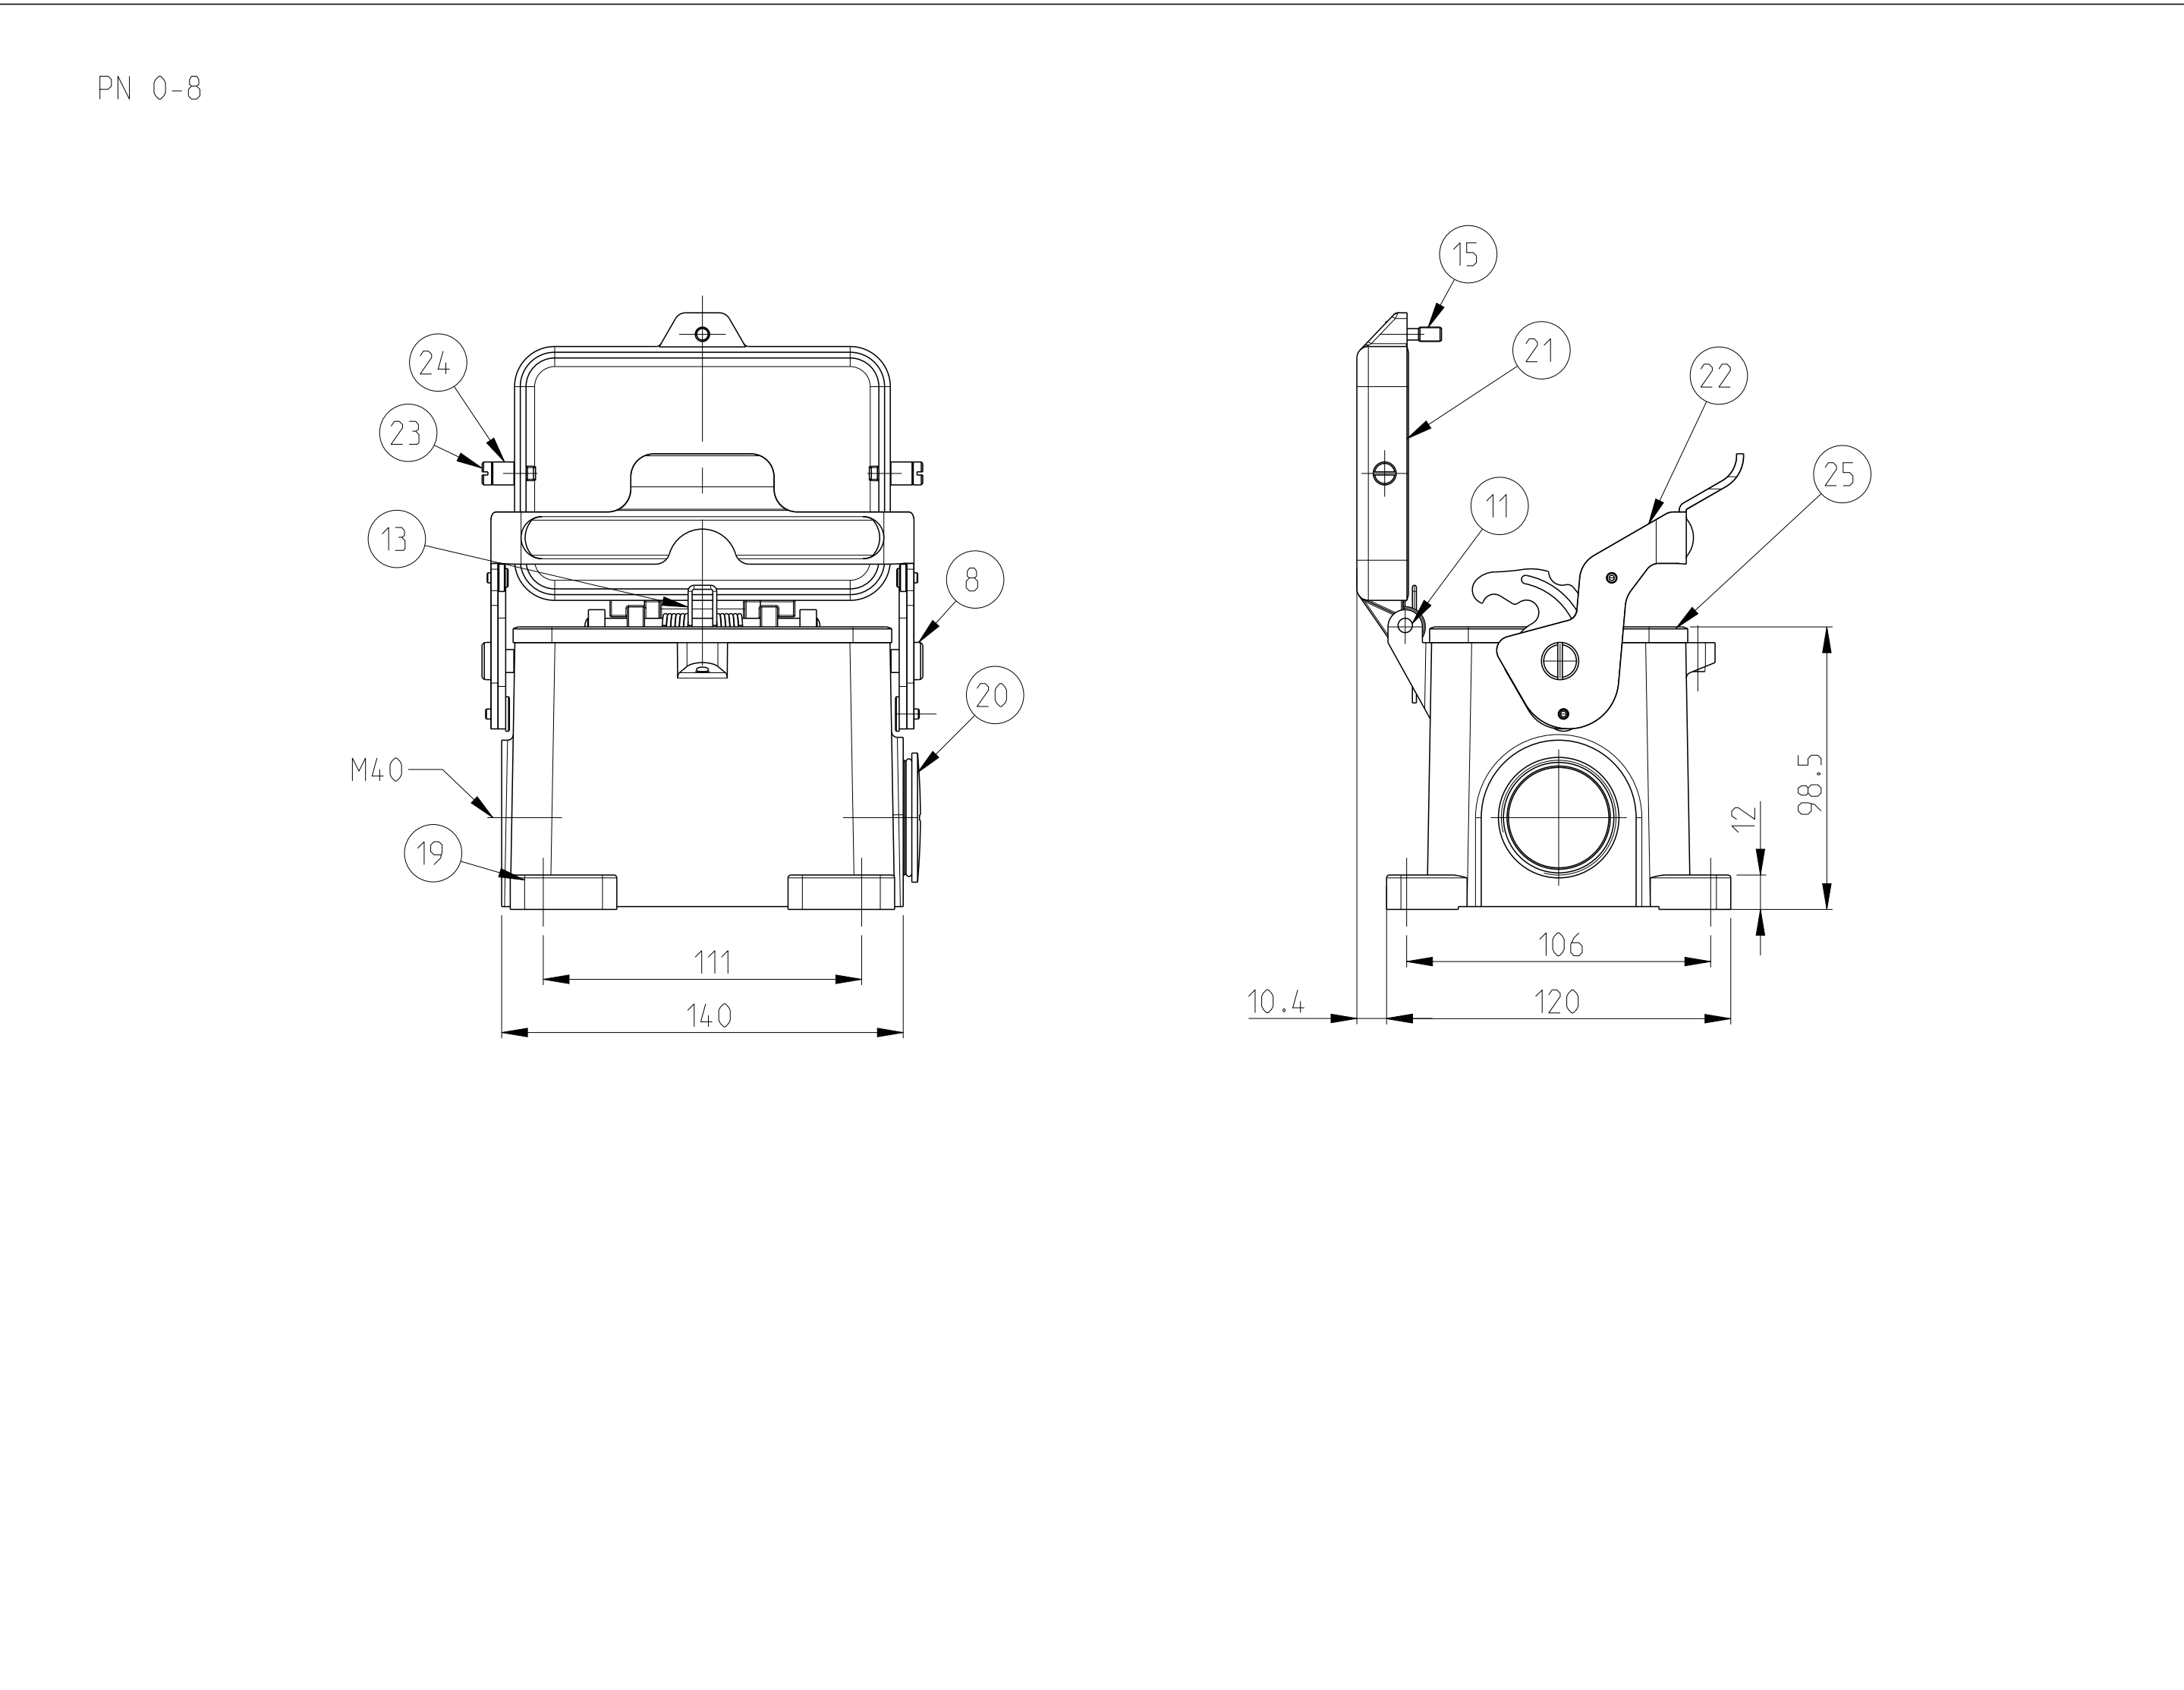

NOTES

- PARTS SHALL BE BLANK, SMOOTH, FREE OF BURS AND ALL OTHER FOREIGN MATERIAL. NO CAST-UNEVENNESS ALLOWED
- PACKING: 2 PIECES MAX. IN A BOX
- VARNISHING INSIDE HOUSING NOT REQUIRED

QTY	DESCRIPTION	MATERIAL	SURFACE	COLOR	ITEM	NOTES
25	PROFILE SEAL	VITON			25	
24	SLIDE SPOOL HB.48	STAINLESS STEEL	BLANK		24	
23	CLIP BOLT	STAINLESS STEEL	BLANK		23	M5
22	SIDE CLIP - STÄUBLI	STAINLESS STEEL	BLANK		22	
21	COVER	ALUMINIUM		GREY	21	
20	BLANKING PIECE WITH SEAL	STEEL		BLUE	20	M4.0
19	SURFACE MOUNTED HOUSING SIDE ENTRY	ALUMINIUM		GREY	19	NEUTRAL
18	SURFACE MOUNTED HOUSING SIDE ENTRY	ALUMINIUM		GREY	18	NEUTRAL
17	CLIP BOLT	STAINLESS STEEL	BLANK		17	
16	CYLINDER SCREW	STAINLESS STEEL	BLANK		16	M5x16
15	CYLINDER SCREW	STEEL	ZINC PLATED	BLUE	15	M5x16
14	LEG SPRING	STAINLESS STEEL			14	
13	LEG SPRING	STEEL	ZINC PLATED	BLUE	13	
12	RIVET PIN	STAINLESS STEEL	BLANK		12	Ø5x80
11	RIVET PIN	STEEL	ZINC PLATED	BLUE	11	Ø5x80
10	COVER	ALUMINIUM	ALUMINIUMOXIDE	BLACK	10	
9	COVER	ALUMINIUM		GREY	9	
8	SLOTTED PAN HEAD SCREW	STAINLESS STEEL	BLANK		8	M6x8
7	SIDE CLIP	STAINLESS STEEL	BLANK		7	
6	SIDE CLIP	STEEL	ZINC PLATED	BLUE	6	
5	PROFILE SEAL	NEOPRENE		BLACK	5	
4	SURFACE MOUNTED HOUSING SIDE ENTRY	ALUMINIUM	ALUMINIUMOXIDE	BLACK	4	
3	SURFACE MOUNTED HOUSING SIDE ENTRY	ALUMINIUM		GREY	3	
2	SURFACE MOUNTED HOUSING SIDE ENTRY	ALUMINIUM	ALUMINIUMOXIDE	BLACK	2	
1	SURFACE MOUNTED HOUSING SIDE ENTRY	ALUMINIUM		GREY	1	

THIS DRAWING IS A CONTROLLED DOCUMENT. DATE: 25 JAN 2009. CHN: T. SCHALBREITL. APPROVED: T. SCHALBREITL.

STE TE Connectivity

DESCRIPTION: SURFACE MOUNTED HOUSING SIDE ENTRY HB.48.SGD-LB.2.M4.0.Z-BS

SCALE: 1:2