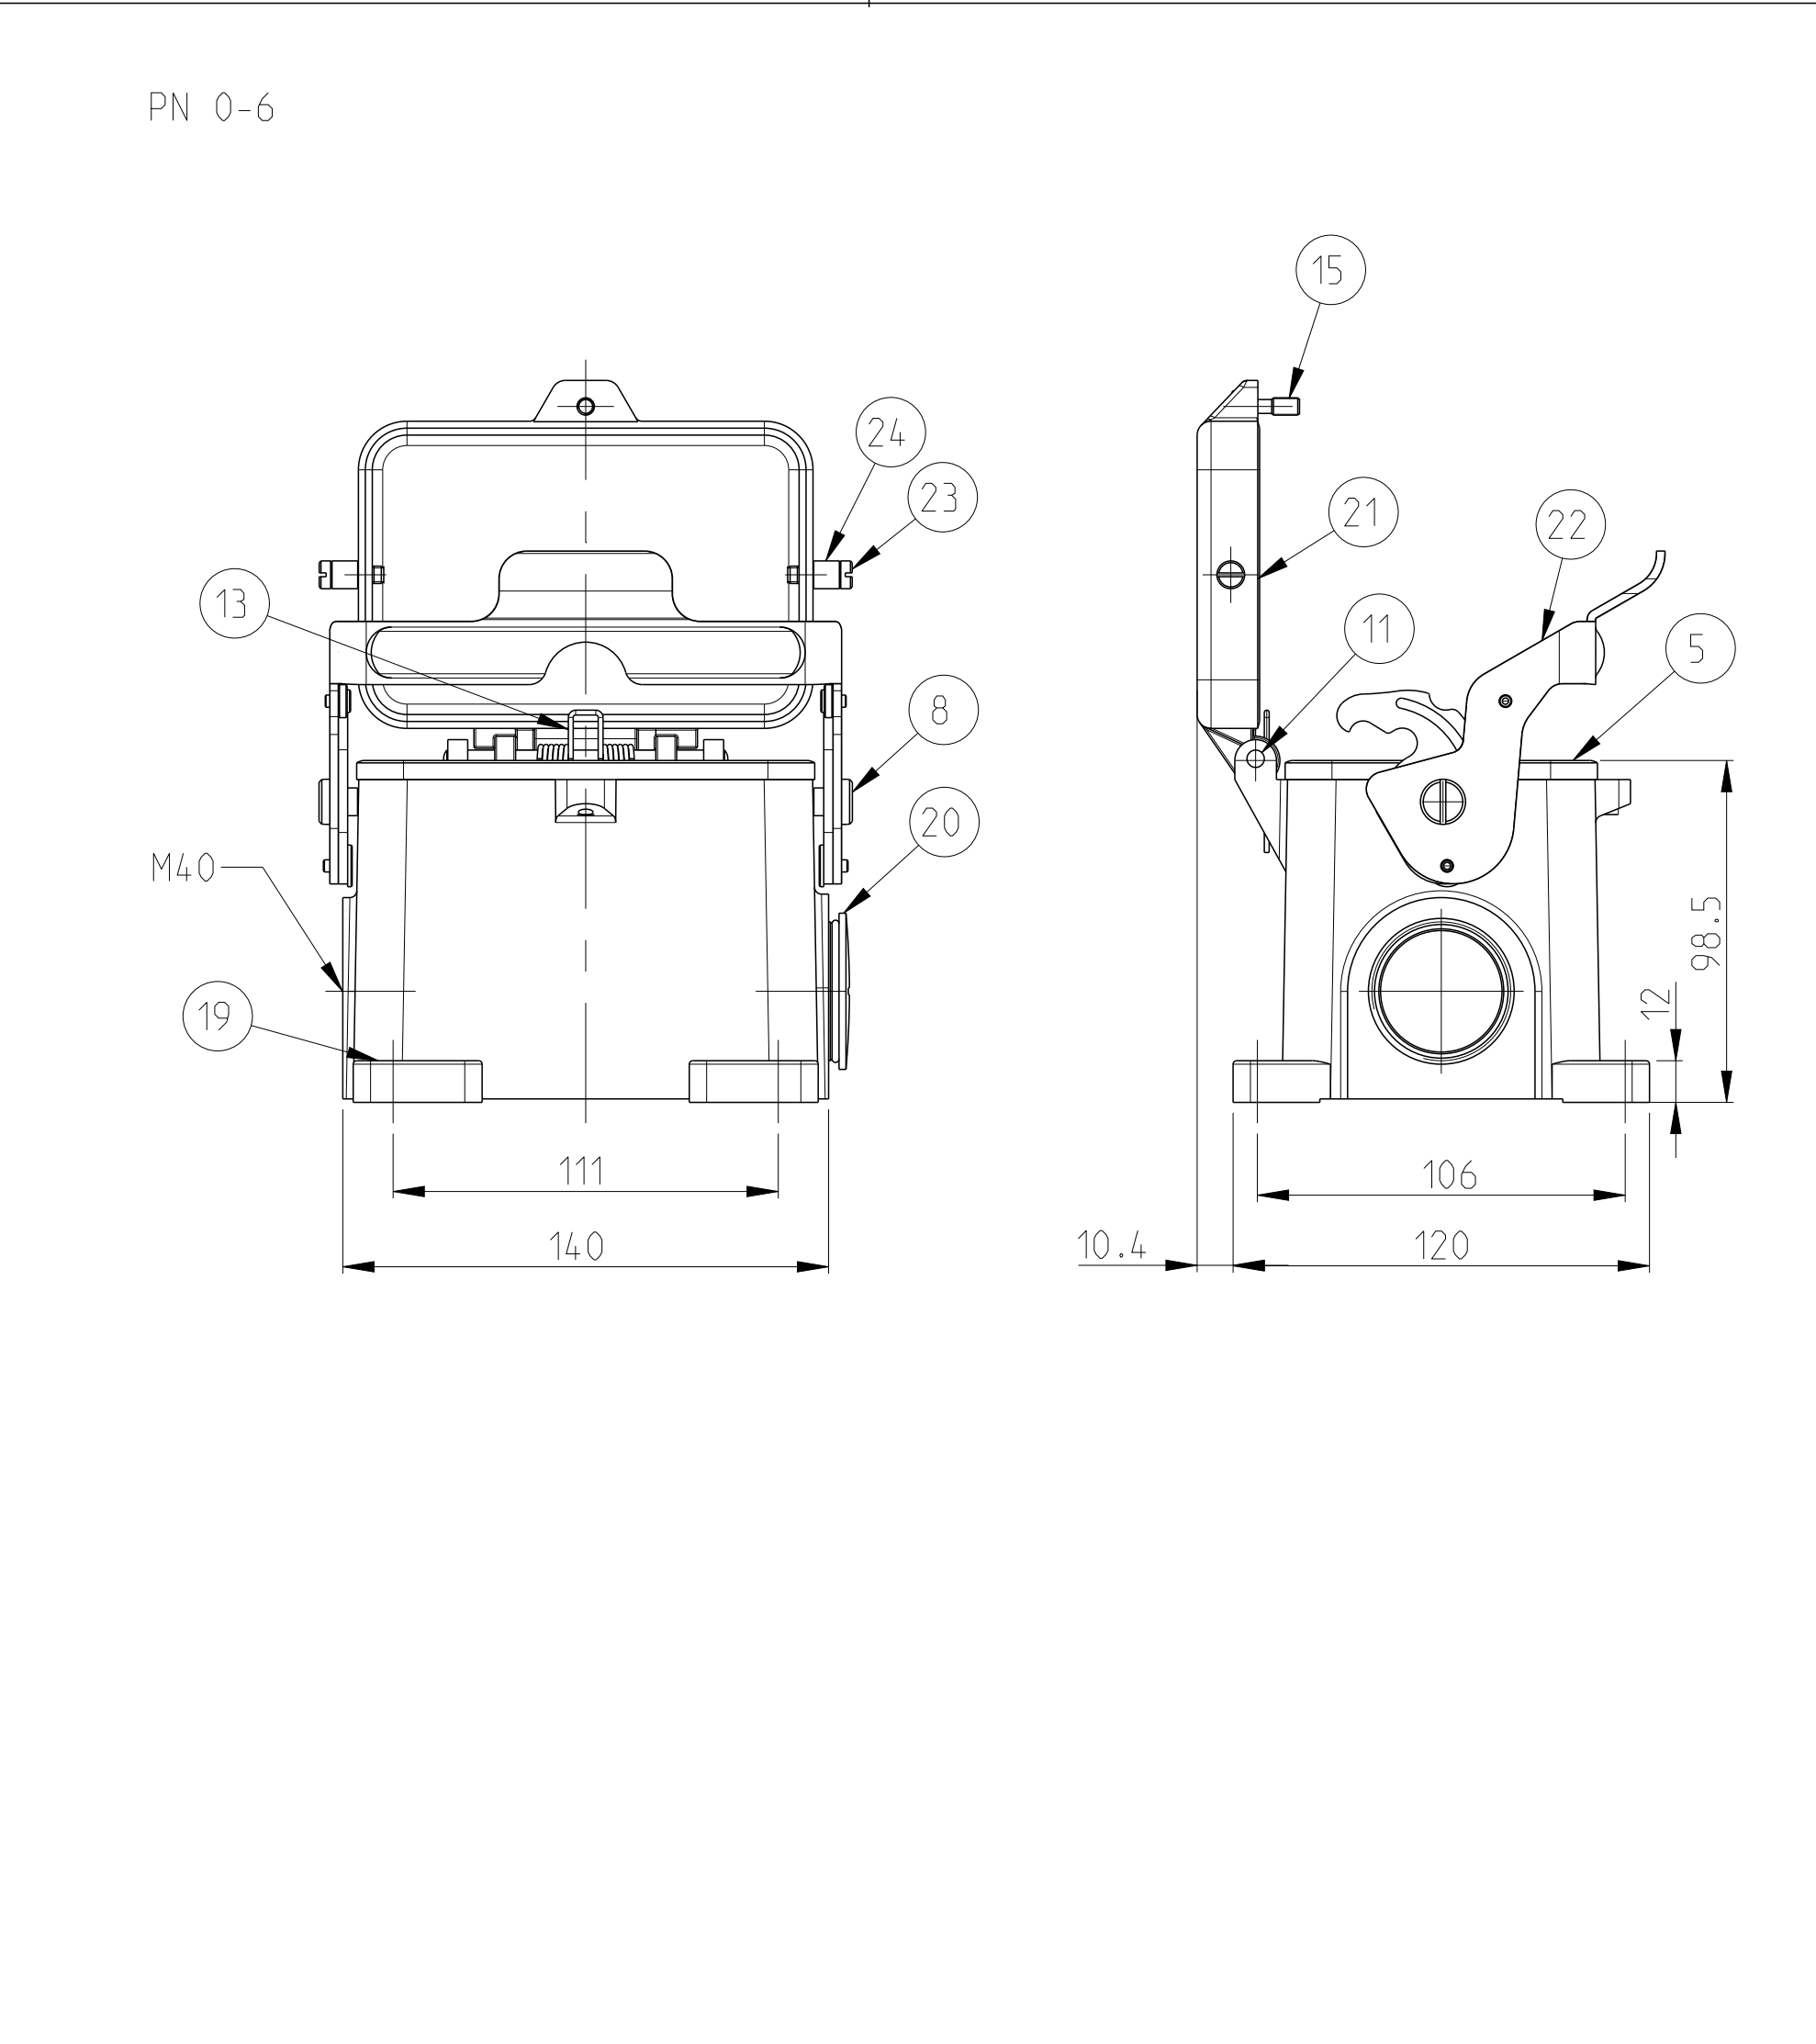

NOTES

- PARTS SHALL BE BLANK, SMOOTH, FREE OF BURS AND ALL OTHER FOREIGN MATERIAL. NO CAST-UNEVENNESS ALLOWED
- PACKING: 2 PIECES MAX. IN A BOX
- VARNISHING INSIDE HOUSING NOT REQUIRED

QTY	DESCRIPTION	MATERIAL	SURFACE	COLOR	ITEM	NOTES
25	PROFILE SEAL	VITON			25	
24	SLIDE SPOOL HB.48	STAINLESS STEEL	BLANK		24	
23	CLIP BOLT	STAINLESS STEEL	BLANK		23	M5
22	SIDE CLIP - STÄUBLI	STAINLESS STEEL	BLANK		22	
21	COVER	ALUMINIUM		GREY	21	
20	BLANKING PIECE WITH SEAL	STEEL		BLUE	20	M4.0
19	SURFACE MOUNTED HOUSING SIDE ENTRY	ALUMINIUM		GREY	19	NEUTRAL
18	SURFACE MOUNTED HOUSING SIDE ENTRY	ALUMINIUM		GREY	18	NEUTRAL
17	CLIP BOLT	STAINLESS STEEL	BLANK		17	
16	CYLINDER SCREW	STAINLESS STEEL	BLANK		16	M5x16
15	CYLINDER SCREW	STEEL	ZINC PLATED	BLUE	15	M5x16
14	LEG SPRING	STAINLESS STEEL			14	
13	LEG SPRING	STEEL	ZINC PLATED	BLUE	13	
12	RIVET PIN	STAINLESS STEEL	BLANK		12	Ø5x80
11	RIVET PIN	STEEL	ZINC PLATED	BLUE	11	Ø5x80
10	COVER	ALUMINIUM	ALUMINIUMOXIDE	BLACK	10	
9	COVER	ALUMINIUM		GREY	9	
8	SLOTTED PAN HEAD SCREW	STAINLESS STEEL	BLANK		8	M6x8
7	SIDE CLIP	STAINLESS STEEL	BLANK		7	
6	SIDE CLIP	STEEL	ZINC PLATED	BLUE	6	
5	PROFILE SEAL	NEOPRENE		BLACK	5	
4	SURFACE MOUNTED HOUSING SIDE ENTRY	ALUMINIUM	ALUMINIUMOXIDE	BLACK	4	
3	SURFACE MOUNTED HOUSING SIDE ENTRY	ALUMINIUM		GREY	3	
2	SURFACE MOUNTED HOUSING SIDE ENTRY	ALUMINIUM	ALUMINIUMOXIDE	BLACK	2	
1	SURFACE MOUNTED HOUSING SIDE ENTRY	ALUMINIUM		GREY	1	

THIS DRAWING IS A CONTROLLED DOCUMENT. DATE: 25 JAN 2009. CHN: T. SCHALBREITL. APPROVED: T. SCHALBREITL.

STE TE Connectivity

DESCRIPTION: SURFACE MOUNTED HOUSING SIDE ENTRY HB.48.SGD-LB.2.M4.0.Z-BS

SCALE: 1:2