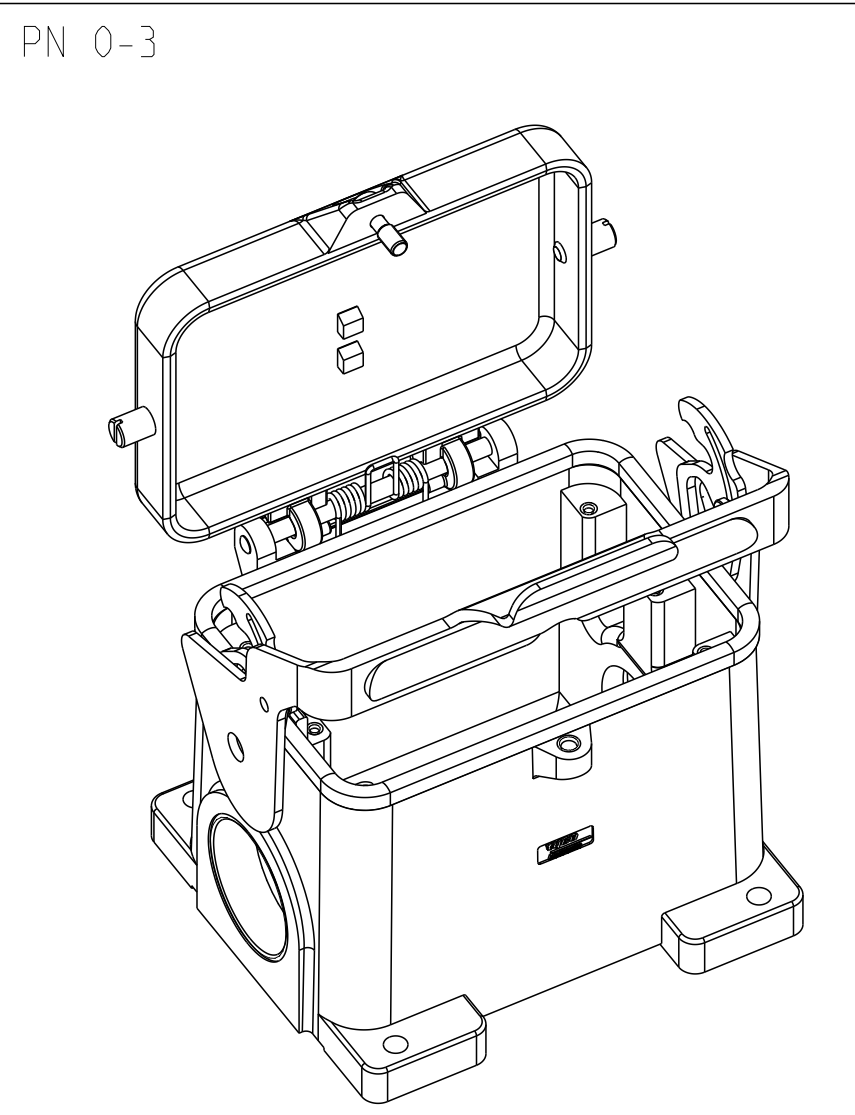

NOTES

- PARTS SHALL BE BLANK, SMOOTH, FREE OF BURS AND ALL OTHER FOREIGN MATERIAL. NO CAST-UNEVENNESS ALLOWED
- PACKING: 2 PIECES MAX. IN A BOX
- VARNISHING INSIDE HOUSING NOT REQUIRED

QTY	DESCRIPTION	MATERIAL	SURFACE	COLOR	ITEM	NOTES
25	PROFILE SEAL	VITON			25	
24	SLIDE SPOOL HB.48	STAINLESS STEEL	BLANK		24	
23	CLIP BOLT	STAINLESS STEEL	BLANK		23	M5
22	SIDE CLIP - STÄUBLI	STAINLESS STEEL	BLANK		22	
21	COVER	ALUMINIUM		GREY	21	
20	BLANKING PIECE WITH SEAL	STEEL		BLUE	20	M4.0
19	SURFACE MOUNTED HOUSING SIDE ENTRY	ALUMINIUM		GREY	19	NEUTRAL
18	SURFACE MOUNTED HOUSING SIDE ENTRY	ALUMINIUM		GREY	18	NEUTRAL
17	CLIP BOLT	STAINLESS STEEL	BLANK		17	
16	CYLINDER SCREW	STAINLESS STEEL	BLANK		16	M5x16
15	CYLINDER SCREW	STEEL	ZINC PLATED	BLUE	15	M5x16
14	LEG SPRING	STAINLESS STEEL			14	
13	LEG SPRING	STEEL	ZINC PLATED	BLUE	13	
12	RIVET PIN	STAINLESS STEEL	BLANK		12	Ø5x80
11	RIVET PIN	STEEL	ZINC PLATED	BLUE	11	Ø5x80
10	COVER	ALUMINIUM	ALUMINIUMOXIDE	BLACK	10	
9	COVER	ALUMINIUM		GREY	9	
8	SLOTTED PAN HEAD SCREW	STAINLESS STEEL	BLANK		8	M6x8
7	SIDE CLIP	STAINLESS STEEL	BLANK		7	
6	SIDE CLIP	STEEL	ZINC PLATED	BLUE	6	
5	PROFILE SEAL	NEOPRENE		BLACK	5	
4	SURFACE MOUNTED HOUSING SIDE ENTRY	ALUMINIUM	ALUMINIUMOXIDE	BLACK	4	
3	SURFACE MOUNTED HOUSING SIDE ENTRY	ALUMINIUM		GREY	3	
2	SURFACE MOUNTED HOUSING SIDE ENTRY	ALUMINIUM	ALUMINIUMOXIDE	BLACK	2	
1	SURFACE MOUNTED HOUSING SIDE ENTRY	ALUMINIUM		GREY	1	

THIS DRAWING IS A CONTROLLED DOCUMENT. DATE: 25 JAN 2009. CHN: T. SCHALBREITL. APPROVED: T. SCHALBREITL.

STE TE Connectivity

DESCRIPTION: SURFACE MOUNTED HOUSING SIDE ENTRY HB.48.SGD-LB.2.M4.0.Z-BS

SCALE: 1:2