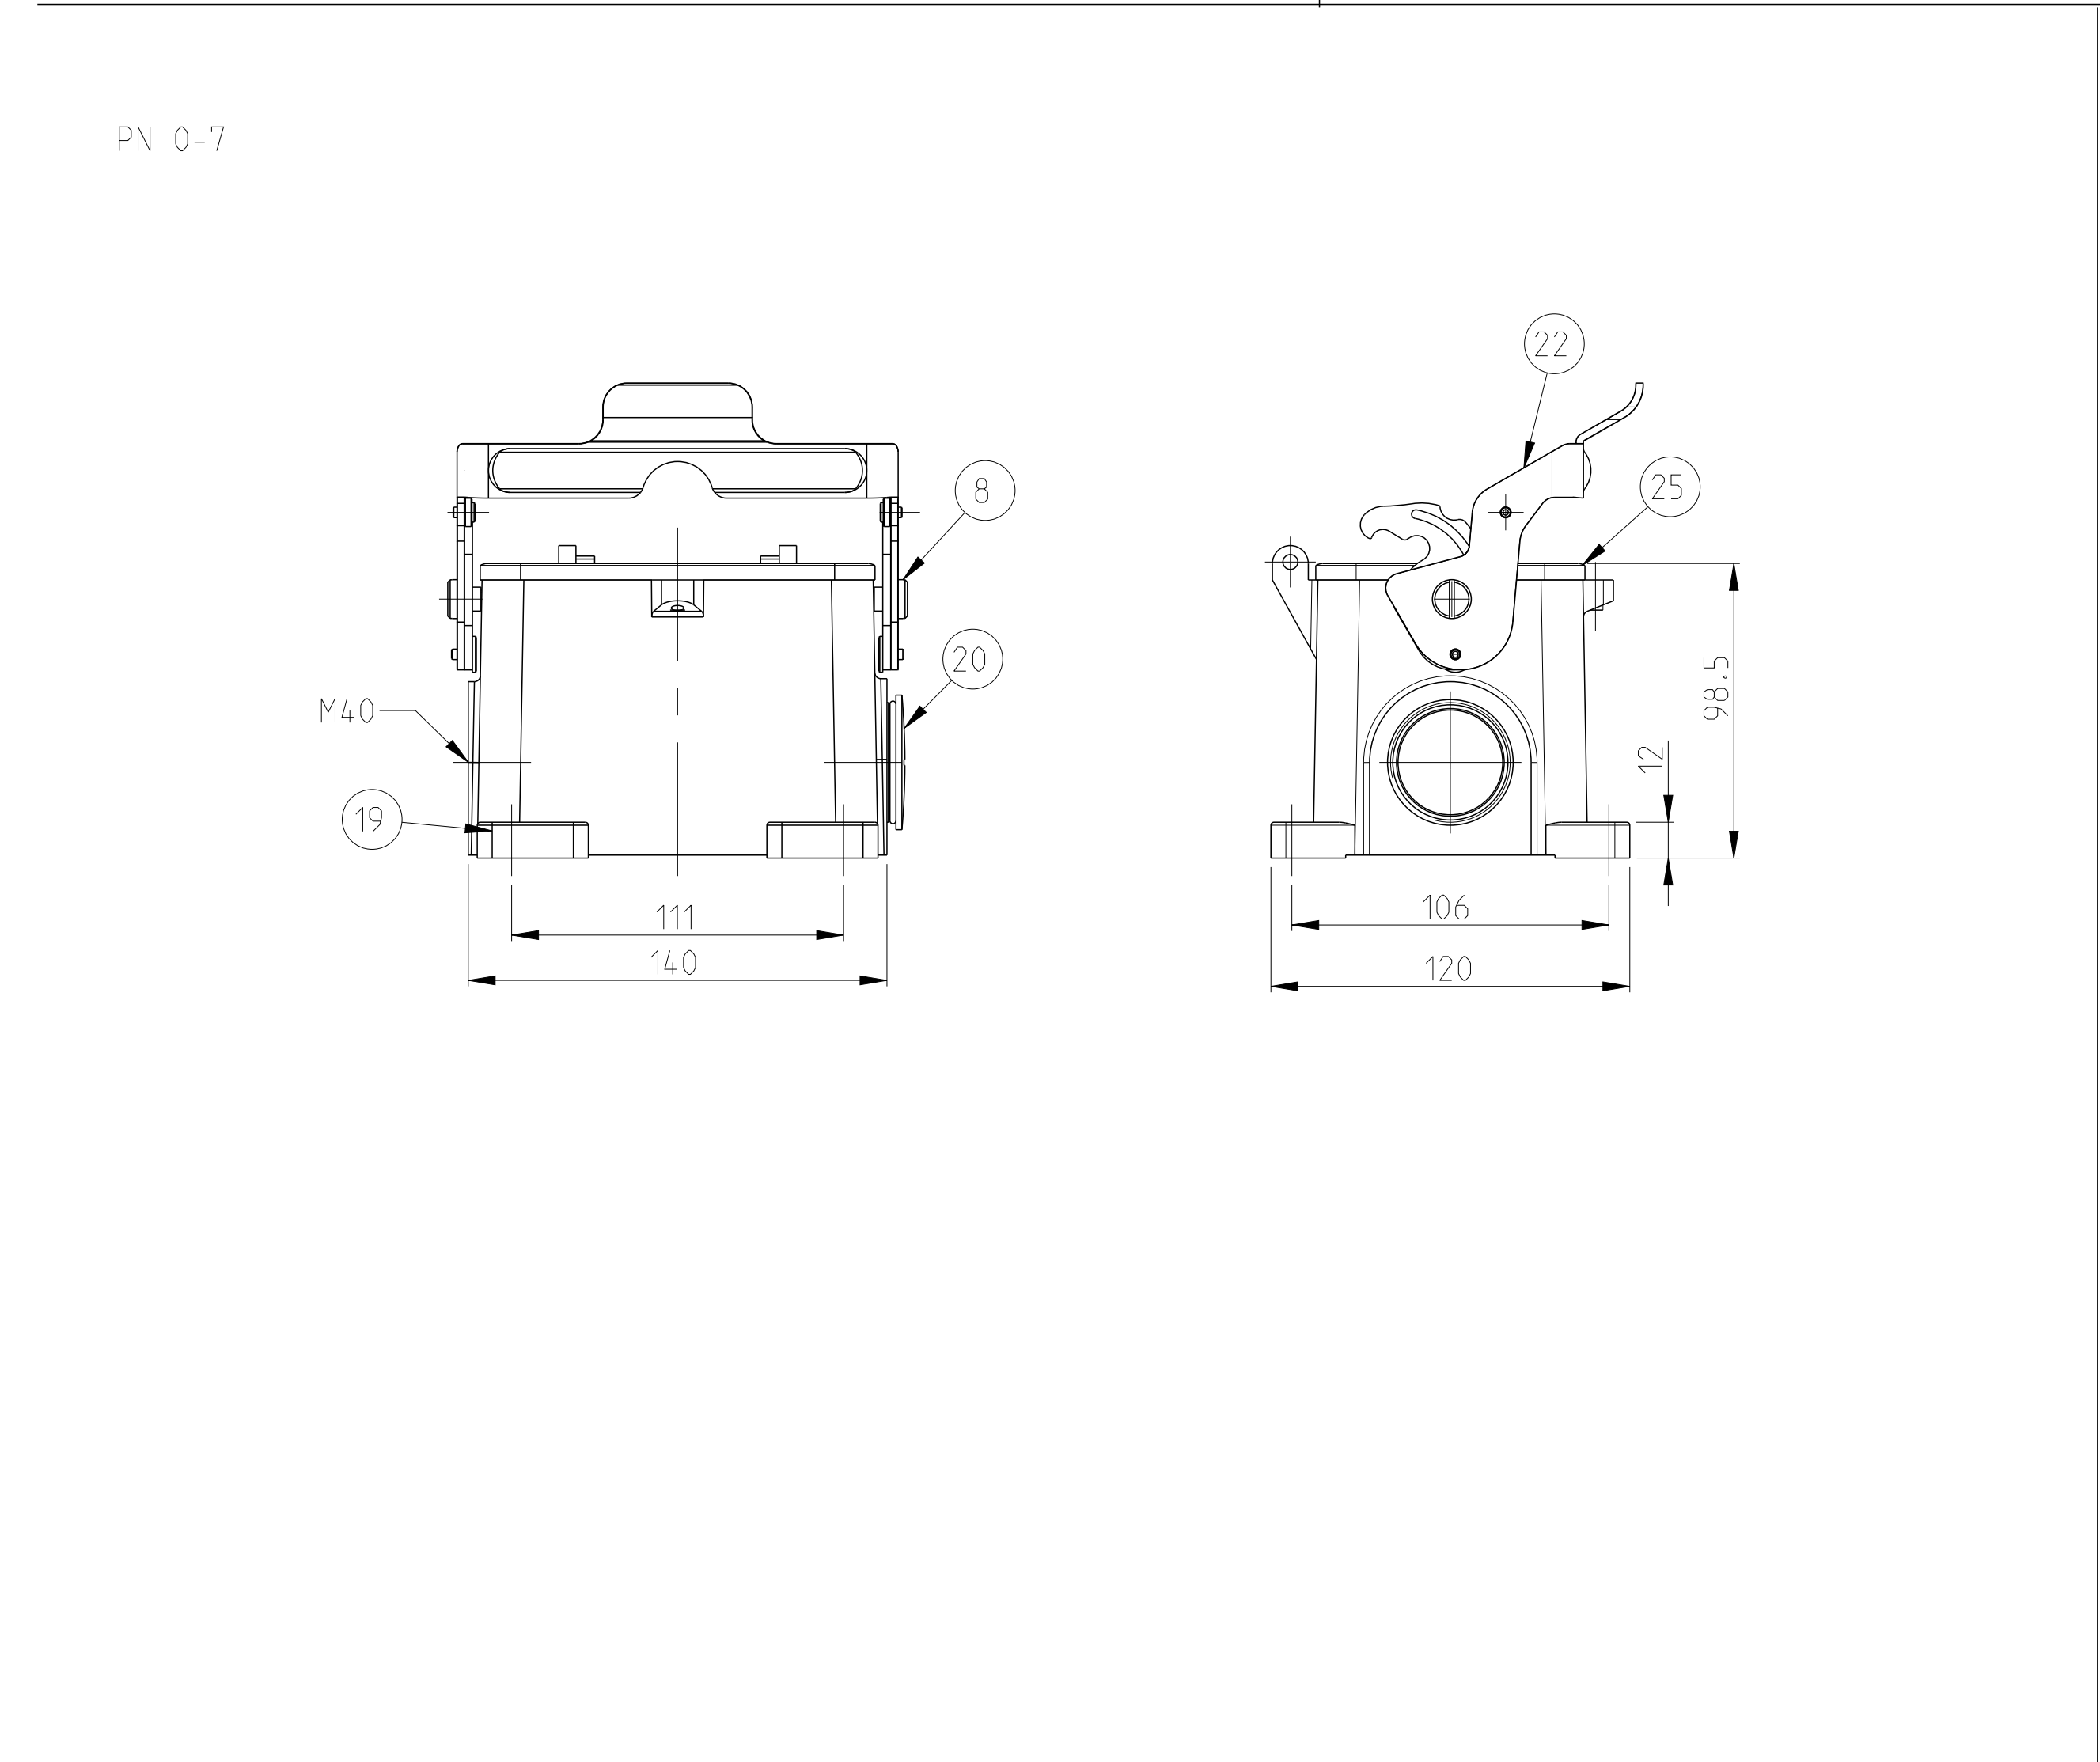

NOTES

- PARTS SHALL BE BLANK, SMOOTH, FREE OF BURS AND ALL OTHER FOREIGN MATERIAL. NO CAST-UNEVENNESS ALLOWED
- PACKING: 2 PIECES MAX. IN A BOX
- VARNISHING INSIDE HOUSING NOT REQUIRED

QTY	DESCRIPTION	MATERIAL	SURFACE	COLOR	ITEM	NOTES
25	PROFILE SEAL	VITON			25	
24	SLIDE SPOOL HB.48	STAINLESS STEEL	BLANK		24	
23	CLIP BOLT	STAINLESS STEEL	BLANK		23	M5
22	SIDE CLIP - STÄUBLI	STAINLESS STEEL	BLANK		22	
21	COVER	ALUMINIUM		GREY	21	
20	BLANKING PIECE WITH SEAL	STEEL		BLUE	20	M4.0
19	SURFACE MOUNTED HOUSING SIDE ENTRY	ALUMINIUM		GREY	19	NEUTRAL
18	SURFACE MOUNTED HOUSING SIDE ENTRY	ALUMINIUM		GREY	18	NEUTRAL
17	CLIP BOLT	STAINLESS STEEL	BLANK		17	
16	CYLINDER SCREW	STAINLESS STEEL	BLANK		16	M5x16
15	CYLINDER SCREW	STEEL	ZINC PLATED	BLUE	15	M5x16
14	LEG SPRING	STAINLESS STEEL			14	
13	LEG SPRING	STEEL	ZINC PLATED	BLUE	13	
12	RIVET PIN	STAINLESS STEEL	BLANK		12	Ø5x80
11	RIVET PIN	STEEL	ZINC PLATED	BLUE	11	Ø5x80
10	COVER	ALUMINIUM	ALUMINIUMOXIDE	BLACK	10	
9	COVER	ALUMINIUM		GREY	9	
8	SLOTTED PAN HEAD SCREW	STAINLESS STEEL	BLANK		8	M6x8
7	SIDE CLIP	STAINLESS STEEL	BLANK		7	
6	SIDE CLIP	STEEL	ZINC PLATED	BLUE	6	
5	PROFILE SEAL	NEOPRENE		BLACK	5	
4	SURFACE MOUNTED HOUSING SIDE ENTRY	ALUMINIUM	ALUMINIUMOXIDE	BLACK	4	
3	SURFACE MOUNTED HOUSING SIDE ENTRY	ALUMINIUM		GREY	3	
2	SURFACE MOUNTED HOUSING SIDE ENTRY	ALUMINIUM	ALUMINIUMOXIDE	BLACK	2	
1	SURFACE MOUNTED HOUSING SIDE ENTRY	ALUMINIUM		GREY	1	

THIS DRAWING IS A CONTROLLED DOCUMENT. DATE: 25 JAN 2009. CHN: T. SCHALBREITL. APPROVED: T. SCHALBREITL.

STE TE Connectivity

DESCRIPTION: SURFACE MOUNTED HOUSING SIDE ENTRY HB.48.SGD-LB.2.M4.0.Z-BS

SCALE: 1:2