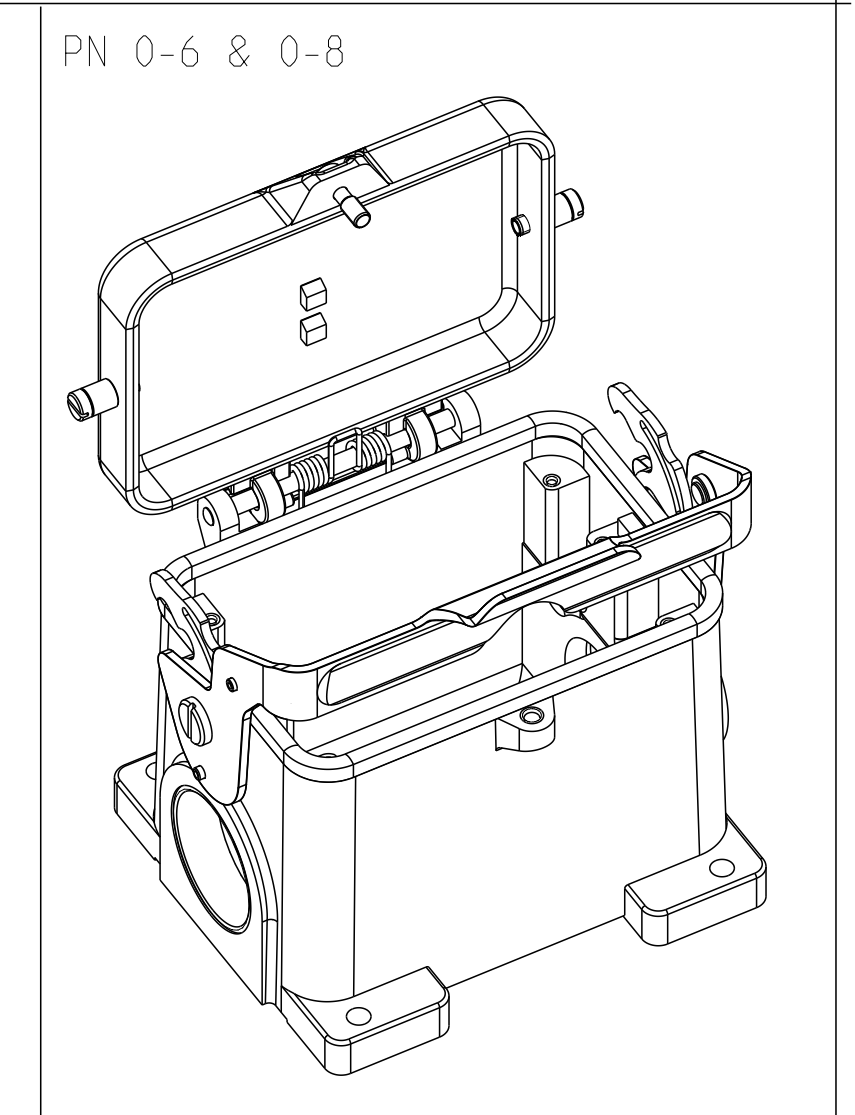

NOTES

- PARTS SHALL BE BLANK, SMOOTH, FREE OF BURS AND ALL OTHER FOREIGN MATERIAL. NO CAST-UNEVENNESS ALLOWED
- PACKING: 2 PIECES MAX. IN A BOX
- VARNISHING INSIDE HOUSING NOT REQUIRED

QTY	DESCRIPTION	MATERIAL	SURFACE	COLOR	ITEM	NOTES
25	PROFILE SEAL	VITON			25	
24	SLIDE SPOOL HB.48	STAINLESS STEEL	BLANK		24	
23	CLIP BOLT	STAINLESS STEEL	BLANK		23	M5
22	SIDE CLIP - STÄUBLI	STAINLESS STEEL	BLANK		22	
21	COVER	ALUMINIUM		GREY	21	
20	BLANKING PIECE WITH SEAL	STEEL		BLUE	20	M4.0
19	SURFACE MOUNTED HOUSING SIDE ENTRY	ALUMINIUM		GREY	19	NEUTRAL
18	SURFACE MOUNTED HOUSING SIDE ENTRY	ALUMINIUM		GREY	18	NEUTRAL
17	CLIP BOLT	STAINLESS STEEL	BLANK		17	
16	CYLINDER SCREW	STAINLESS STEEL	BLANK		16	M5x16
15	CYLINDER SCREW	STEEL	ZINC PLATED	BLUE	15	M5x16
14	LEG SPRING	STAINLESS STEEL			14	
13	LEG SPRING	STEEL	ZINC PLATED	BLUE	13	
12	RIVET PIN	STAINLESS STEEL	BLANK		12	Ø5x80
11	RIVET PIN	STEEL	ZINC PLATED	BLUE	11	Ø5x80
10	COVER	ALUMINIUM	ALUMINIUMOXIDE	BLACK	10	
9	COVER	ALUMINIUM		GREY	9	
8	SLOTTED PAN HEAD SCREW	STAINLESS STEEL	BLANK		8	M6x8
7	SIDE CLIP	STAINLESS STEEL	BLANK		7	
6	SIDE CLIP	STEEL	ZINC PLATED	BLUE	6	
5	PROFILE SEAL	NEOPRENE		BLACK	5	
4	SURFACE MOUNTED HOUSING SIDE ENTRY	ALUMINIUM	ALUMINIUMOXIDE	BLACK	4	
3	SURFACE MOUNTED HOUSING SIDE ENTRY	ALUMINIUM		GREY	3	
2	SURFACE MOUNTED HOUSING SIDE ENTRY	ALUMINIUM	ALUMINIUMOXIDE	BLACK	2	
1	SURFACE MOUNTED HOUSING SIDE ENTRY	ALUMINIUM		GREY	1	

THIS DRAWING IS A CONTROLLED DOCUMENT. DATE: 25 JAN 2009. CHN: T. SCHALBREITL. APPROVED: T. SCHALBREITL.

STE TE Connectivity

DESCRIPTION: SURFACE MOUNTED HOUSING SIDE ENTRY HB.48.SGD-LB.2.M4.0.Z-BS

SCALE: 1:2