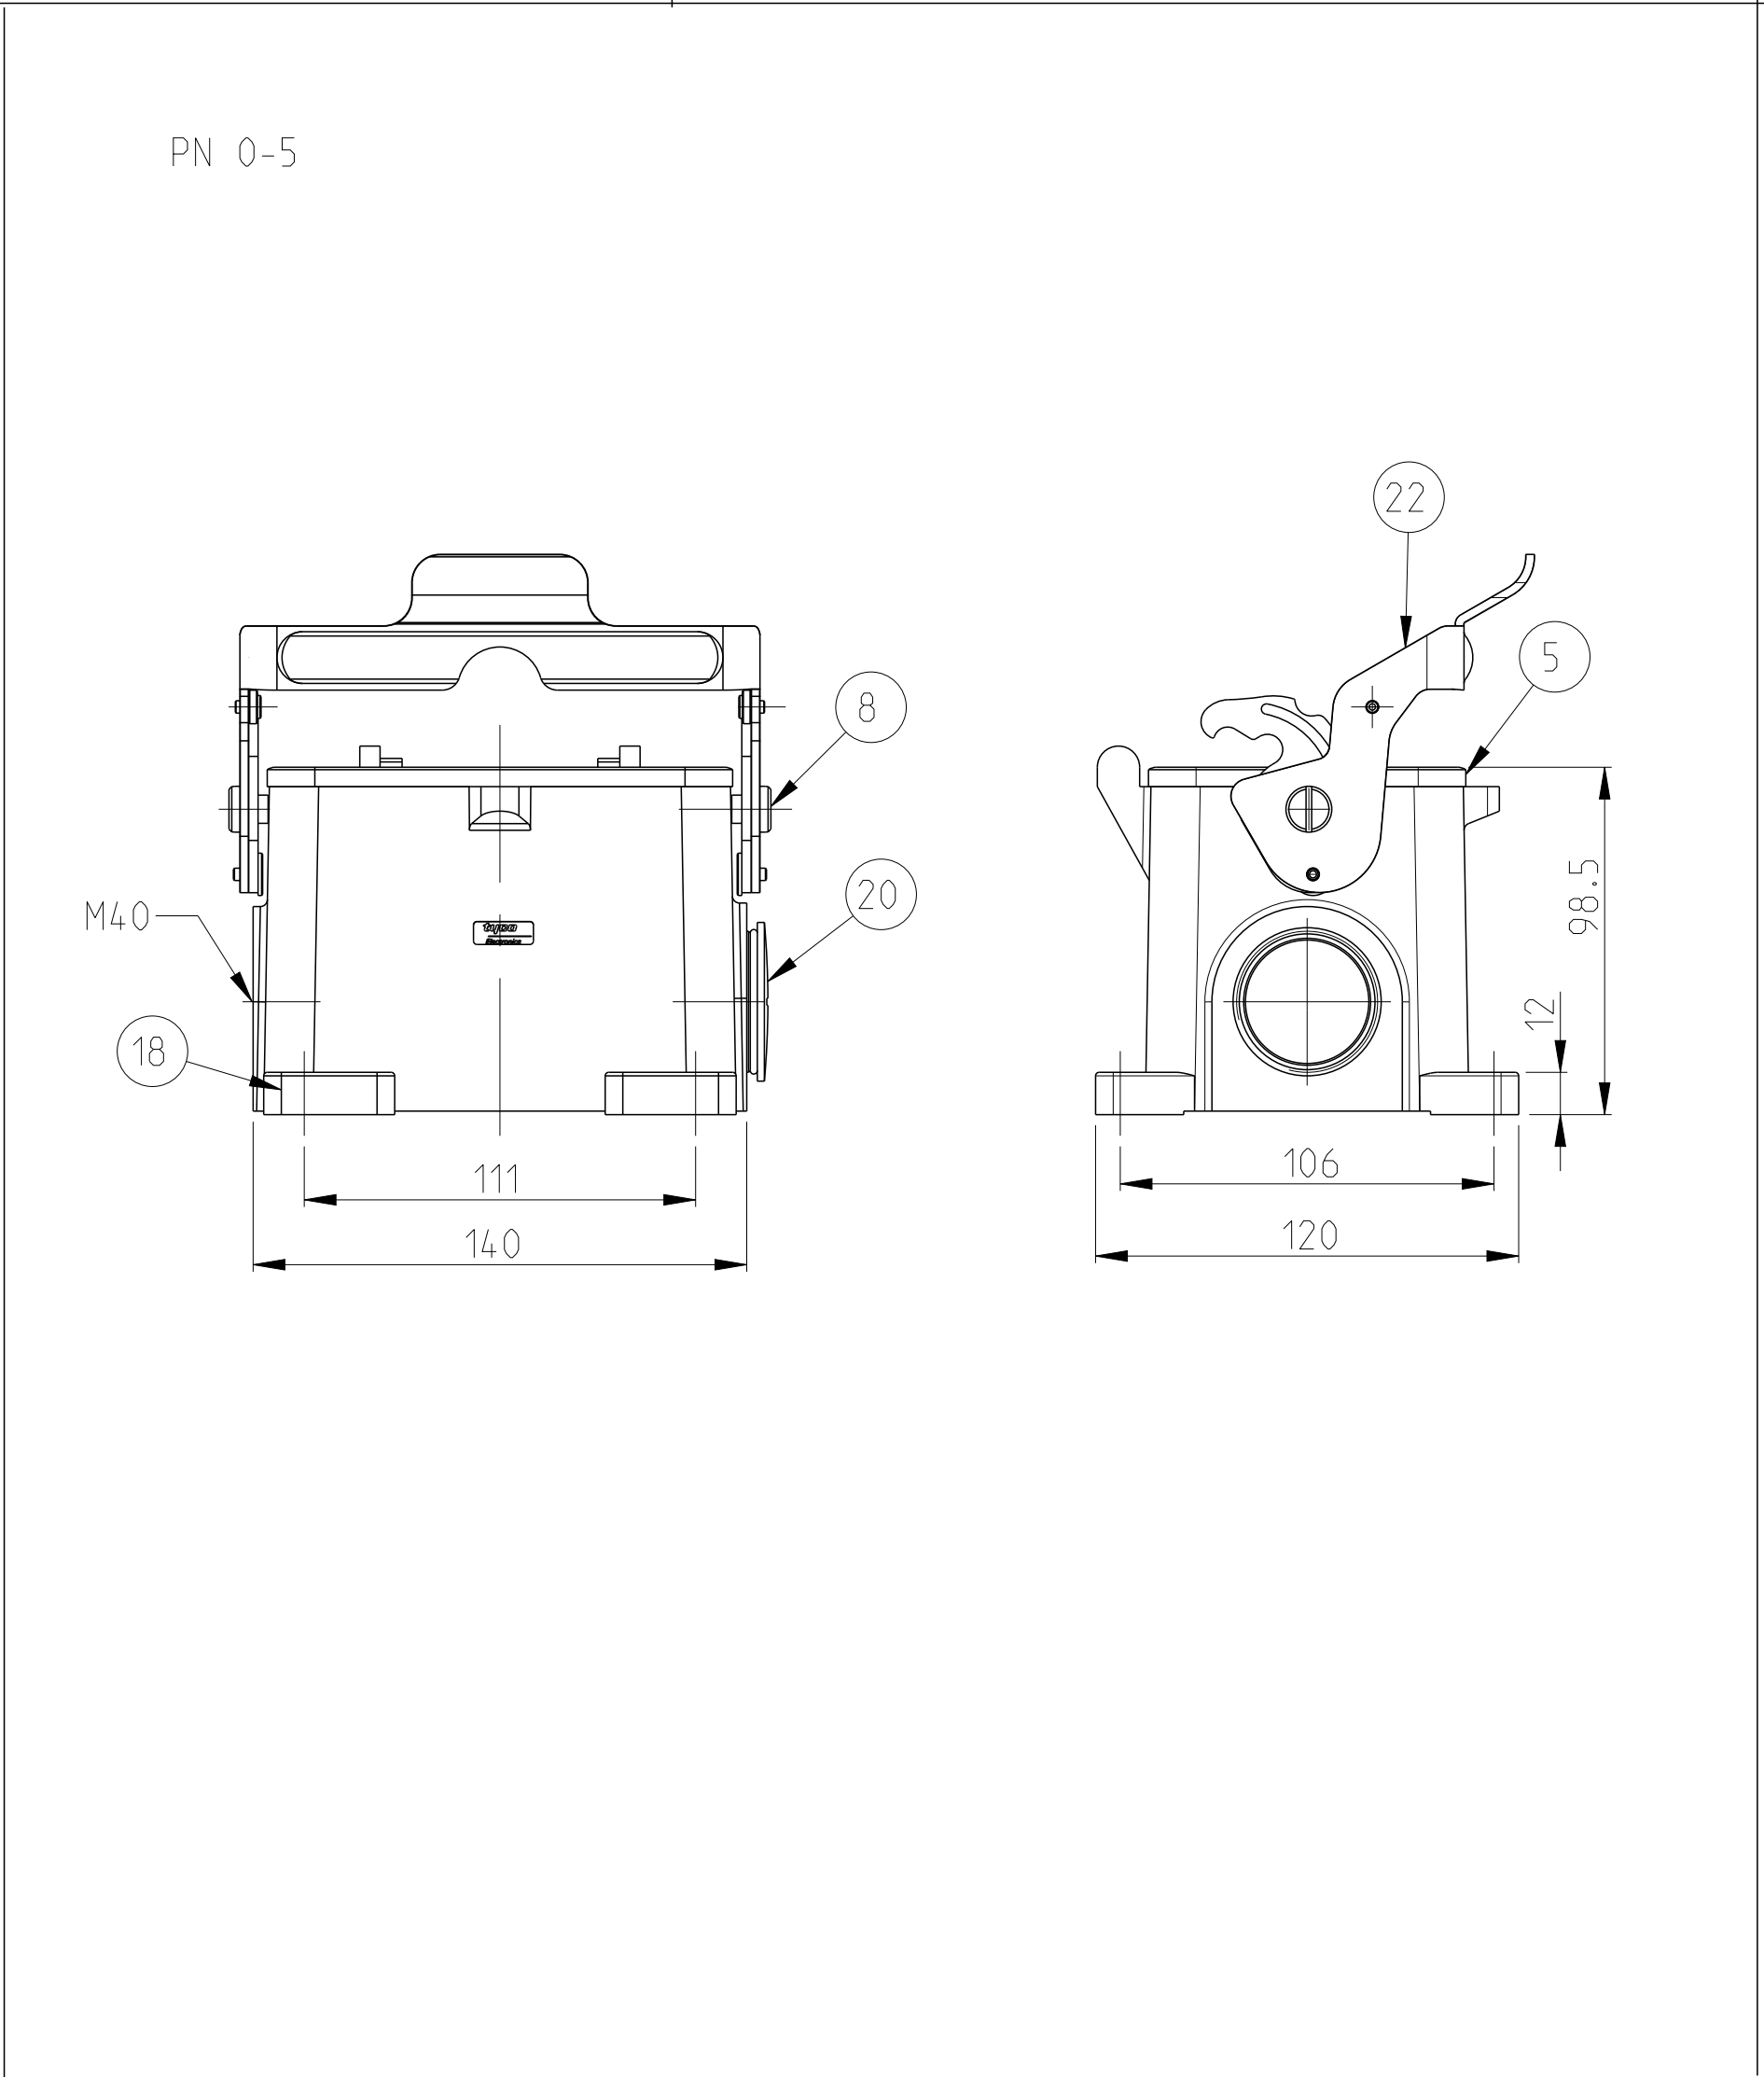

NOTES

- PARTS SHALL BE BLANK, SMOOTH, FREE OF BURS AND ALL OTHER FOREIGN MATERIAL. NO CAST-UNEVENNESS ALLOWED
- PACKING: 2 PIECES MAX. IN A BOX
- VARNISHING INSIDE HOUSING NOT REQUIRED

QTY	DESCRIPTION	MATERIAL	SURFACE	COLOR	ITEM	NOTES
25	PROFILE SEAL	VITON			25	
24	SLIDE SPOOL HB.48	STAINLESS STEEL	BLANK		24	
23	CLIP BOLT	STAINLESS STEEL	BLANK		23	M5
22	SIDE CLIP - STÄUBLI	STAINLESS STEEL	BLANK		22	
21	COVER	ALUMINIUM		GREY	21	
20	BLANKING PIECE WITH SEAL	STEEL		BLUE	20	M4.0
19	SURFACE MOUNTED HOUSING SIDE ENTRY	ALUMINIUM		GREY	19	NEUTRAL
18	SURFACE MOUNTED HOUSING SIDE ENTRY	ALUMINIUM		GREY	18	NEUTRAL
17	CLIP BOLT	STAINLESS STEEL	BLANK		17	
16	CYLINDER SCREW	STAINLESS STEEL	BLANK		16	M5x16
15	CYLINDER SCREW	STEEL	ZINC PLATED	BLUE	15	M5x16
14	LEG SPRING	STAINLESS STEEL			14	
13	LEG SPRING	STEEL	ZINC PLATED	BLUE	13	
12	RIVET PIN	STAINLESS STEEL	BLANK		12	Ø5x80
11	RIVET PIN	STEEL	ZINC PLATED	BLUE	11	Ø5x80
10	COVER	ALUMINIUM	ALUMINIUMOXIDE	BLACK	10	
9	COVER	ALUMINIUM		GREY	9	
8	SLOTTED PAN HEAD SCREW	STAINLESS STEEL	BLANK		8	M6x8
7	SIDE CLIP	STAINLESS STEEL	BLANK		7	
6	SIDE CLIP	STEEL	ZINC PLATED	BLUE	6	
5	PROFILE SEAL	NEOPRENE		BLACK	5	
4	SURFACE MOUNTED HOUSING SIDE ENTRY	ALUMINIUM	ALUMINIUMOXIDE	BLACK	4	
3	SURFACE MOUNTED HOUSING SIDE ENTRY	ALUMINIUM		GREY	3	
2	SURFACE MOUNTED HOUSING SIDE ENTRY	ALUMINIUM	ALUMINIUMOXIDE	BLACK	2	
1	SURFACE MOUNTED HOUSING SIDE ENTRY	ALUMINIUM		GREY	1	

THIS DRAWING IS A CONTROLLED DOCUMENT. DATE: 25 JAN 2009. CHN: T. SCHALBREITL. APPROVED: T. SCHALBREITL.

STE TE Connectivity

DESCRIPTION: SURFACE MOUNTED HOUSING SIDE ENTRY HB.48.SGD-LB.2.M4.0.Z-BS

SCALE: 1:2