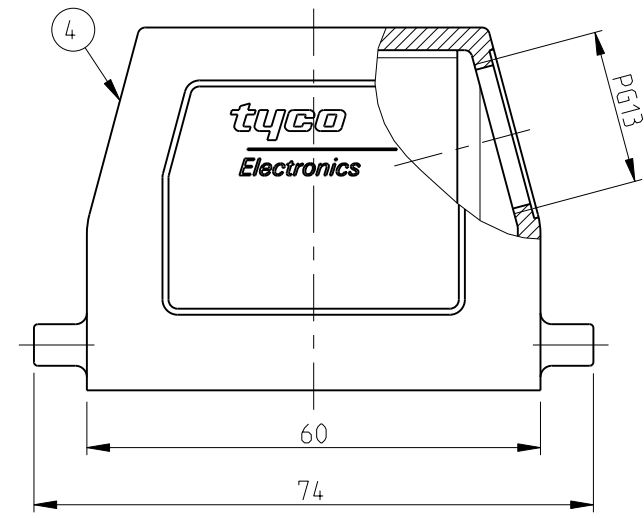

THIS DRAWING IS UNPUBLISHED. RELEASED FOR PUBLICATION 1997
© COPYRIGHT 1997 BY TYCO ELECTRONICS CORPORATION. ALL RIGHTS RESERVED.

REVISIONS					
P	LTR	DESCRIPTION	DATE	DWN	APVD
A4		ECR-10-014419	08JUL2010	SR	AR

PN 0-4