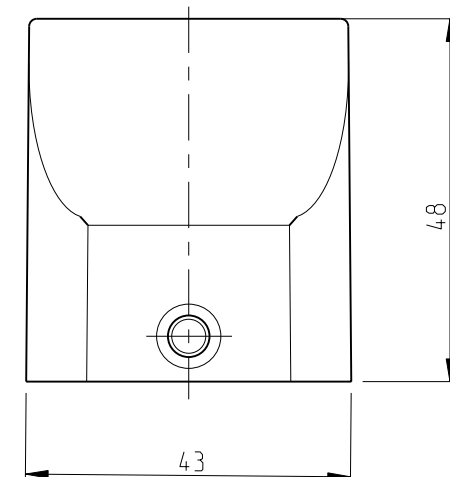

PN 0-2.0-3 & 0-5