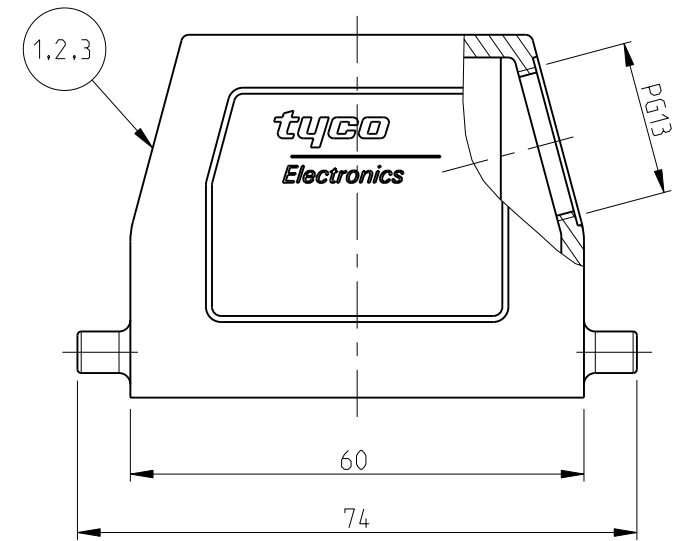

PN 0-2.0-3 & 0-5

PN 0-1

OBSOLETE									
QTY	DESCRIPTION	MATERIAL	SURFACE	COLOR	ITEM NO	NOTES			
1	O-Ring PG13	Perbunan		Black	9				
1	Adapter	Brass	Nickel plated	Blue	8				
2	Clip positioner-ZBI	Steel	Zinc plated	Blue	7				
1	ZB-Side clip	Steel	Zinc plated	Blue	6				
1	Hood HB6	Aluminium		Grey	5				
1	Hood HB6	Aluminium	HC	ALU-Colored	4				
1	Hood HB6	Aluminium	HC	Black	3				
1	Hood HB6	Aluminium		Grey	2				
1	Hood HB6	Aluminium		Grey	1				
0-6	DESCRIPTION	MATERIAL	SURFACE	COLOR	ITEM NO	NOTES			
	HB.6.STS.1.13G								
	HB.6.STS.1.13.G+2.M3								
	HB-K.6.STS.1.13.G								
	HB-K.6.STS.1.13.G-SO								
	HB-K.6.STS.1.13.Z								
	HB-Z.6.STS-ZB.1.13.G								

NAME: HOOD HB.6.STS.1.13.G.and Z

PRODUCT SPEC: 108/74001/74003  
 APPLICATION SPEC: 114-74001/74004/74005

SCALE: 1:1 SHEET 1 OF 1 REV. A4

Customer Drawing