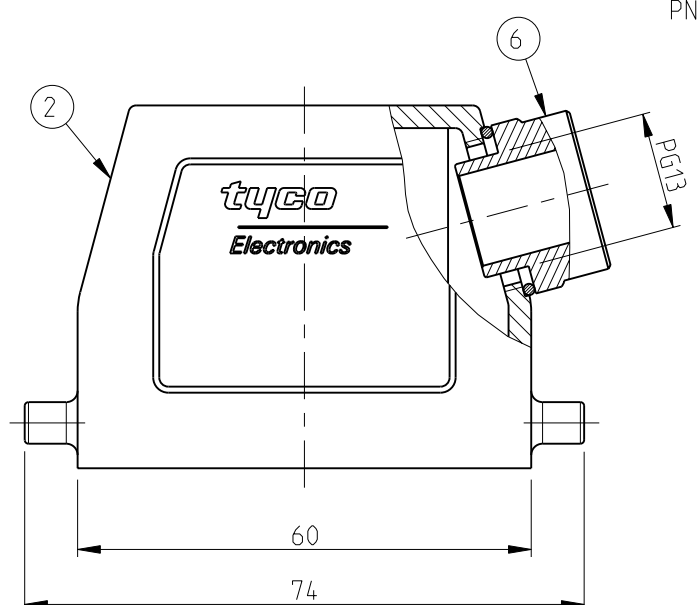

PN 0-4

PN 0-6

- Notes
- 1 Material: Housing: Aluminium diecasting alloy
  - 2 Surface:- Varnish-grey  
-Aluminium oxide+  
Varnish black
  - 3 Varnish on the inside not necessary
  - 4 Packaging  
Packaging quantity: 5 pieces in a box

PN 0-2.0-3 & 0-5

PN 0-1

OBSOLETE									
QTY	DESCRIPTION	MATERIAL	SURFACE	COLOR	ITEM NO	NOTES			
1	O-Ring PG13	Perbunan		Black	9				
1	Adapter	Brass	Nickel plated	Blue	8				
2	Clip positioner-ZBI	Steel	Zinc plated	Blue	7				
1	ZB-Side clip	Steel	Zinc plated	Blue	6				
1	Hood HB6	Aluminium		Grey	5				
1	Hood HB6	Aluminium	HC	ALU-Colored	4				
1	Hood HB6	Aluminium	HC	Black	3				
1	Hood HB6	Aluminium		Grey	2				
1	Hood HB6	Aluminium		Grey	1				
0-6	DESCRIPTION	MATERIAL	SURFACE	COLOR	ITEM NO	NOTES			
	HB.6.STS.1.13G								
	HB.6.STS.1.13.G+2.M3								
	HB-K.6.STS.1.13.G								
	HB-K.6.STS.1.13.G-SO								
	HB-K.6.STS.1.13.Z								
	HB-Z.6.STS-ZB.1.13.G								