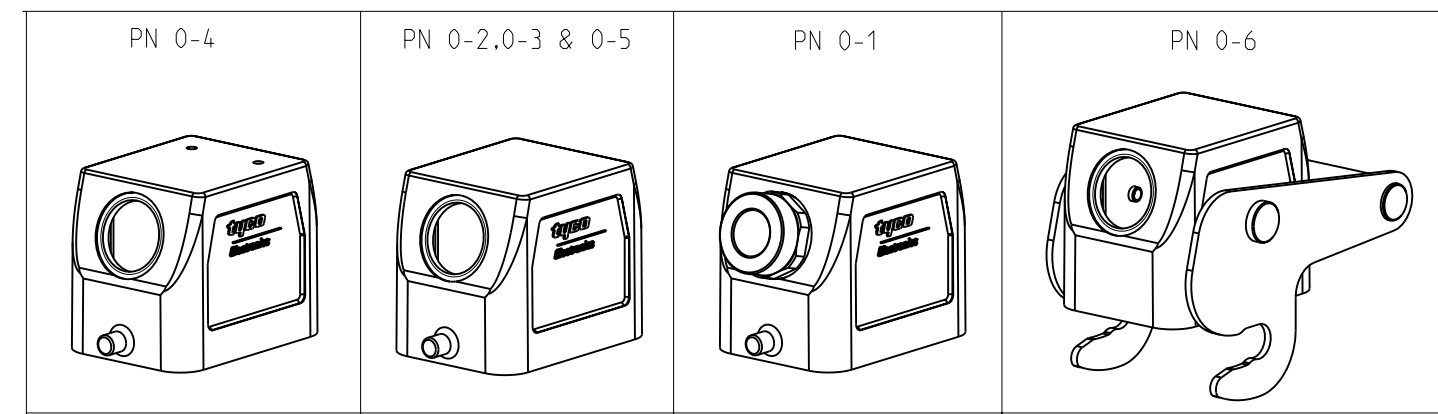

PN 0-4

PN 0-6

- Notes
- 1 Material: Housing: Aluminium diecasting alloy
  - 2 Surface:- Varnish-grey  
-Aluminium oxide+  
Varnish black
  - 3 Varnish on the inside not necessary
  - 4 Packaging  
Packaging quantity: 5 pieces in a box

PN 0-2.0-3 & 0-5

PN 0-1

OBSOLETE									
QTY	DESCRIPTION	MATERIAL	SURFACE	COLOR	ITEM NO	NOTES			
1	O-Ring PG13	Perbunan		Black	9				
1	Adapter	Brass	Nickel plated	Blue	8				
2	Clip positioner-ZBI	Steel	Zinc plated	Blue	7				
1	ZB-Side clip	Steel	Zinc plated	Blue	6				
1	Hood HB6	Aluminium		Grey	5				
1	Hood HB6	Aluminium	HC	ALU-Colored	4				
1	Hood HB6	Aluminium	HC	Black	3				
1	Hood HB6	Aluminium		Grey	2				
1	Hood HB6	Aluminium		Grey	1				
0-6	DESCRIPTION	MATERIAL	SURFACE	COLOR	ITEM NO	NOTES			
	HB.6.STS.1.13G								
	HB.6.STS.1.13.G+2.M3								
	HB-K.6.STS.1.13.G								
	HB-K.6.STS.1.13.G-SO								
	HB-K.6.STS.1.13.Z								
	HB-Z.6.STS-ZB.1.13.G								