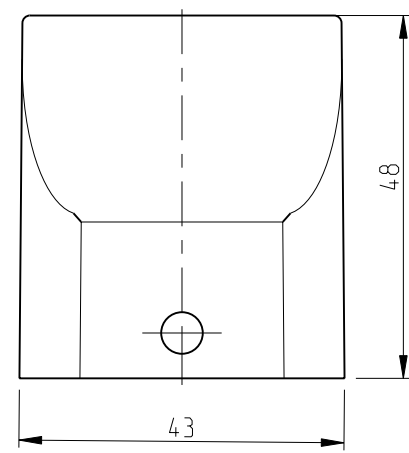

THIS DRAWING IS UNPUBLISHED. RELEASED FOR PUBLICATION 1997
© COPYRIGHT 1997 BY TYCO ELECTRONICS CORPORATION. ALL RIGHTS RESERVED.

REVISIONS					
P	LTR	DESCRIPTION	DATE	DWN	APVD
A4		ECR-10-014419	08JUL2010	SR	AR

PN 0-4