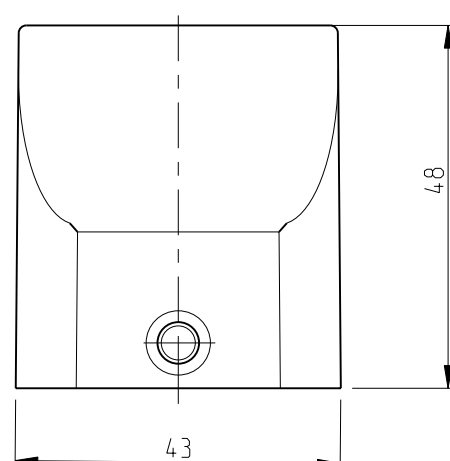

PN 0-1

OBSOLETE									
QTY	DESCRIPTION	MATERIAL	SURFACE	COLOR	ITEM NO	NOTES			
1	O-Ring PG13	Perbunan		Black	9				
1	Adapter	Brass	Nickel plated	Blue	8				
2	Clip positioner-ZBI	Steel	Zinc plated	Blue	7				
1	ZB-Side clip	Steel	Zinc plated	Blue	6				
1	Hood HB6	Aluminium		Grey	5				
1	Hood HB6	Aluminium	HC	ALU-Colored	4				
1	Hood HB6	Aluminium	HC	Black	3				
1	Hood HB6	Aluminium		Grey	2				
1	Hood HB6	Aluminium		Grey	1				
0-6	DESCRIPTION	MATERIAL	SURFACE	COLOR	ITEM NO	NOTES			
	HB.6.STS.1.13G								
	HB.6.STS.1.13.G+2.M3								
	HB-K.6.STS.1.13.G								
	HB-K.6.STS.1.13.G-SO								
	HB-K.6.STS.1.13.Z								
	HB-Z.6.STS-ZB.1.13.G								

THIS DRAWING IS A CONTROLLED DOCUMENT FOR TYCO ELECTRONICS CORPORATION. IT IS SUBJECT TO CHANGE AND THE CONTROLLING ENGINEERING ORGANIZATION SHOULD BE CONTACTED FOR THE LATEST REVISION.

DWN Schneider 29.11.2002
CHK Schneider 29.11.2002
APVD Schweiger

NAME: HOOD HB.6.STS.1.13.G.and Z

PRODUCT SPEC: 108/74001/74003
APPLICATION SPEC: 114-74001/74004/74005

SCALE: 1:1 SHEET 1 OF 1 REV. A4

Customer Drawing