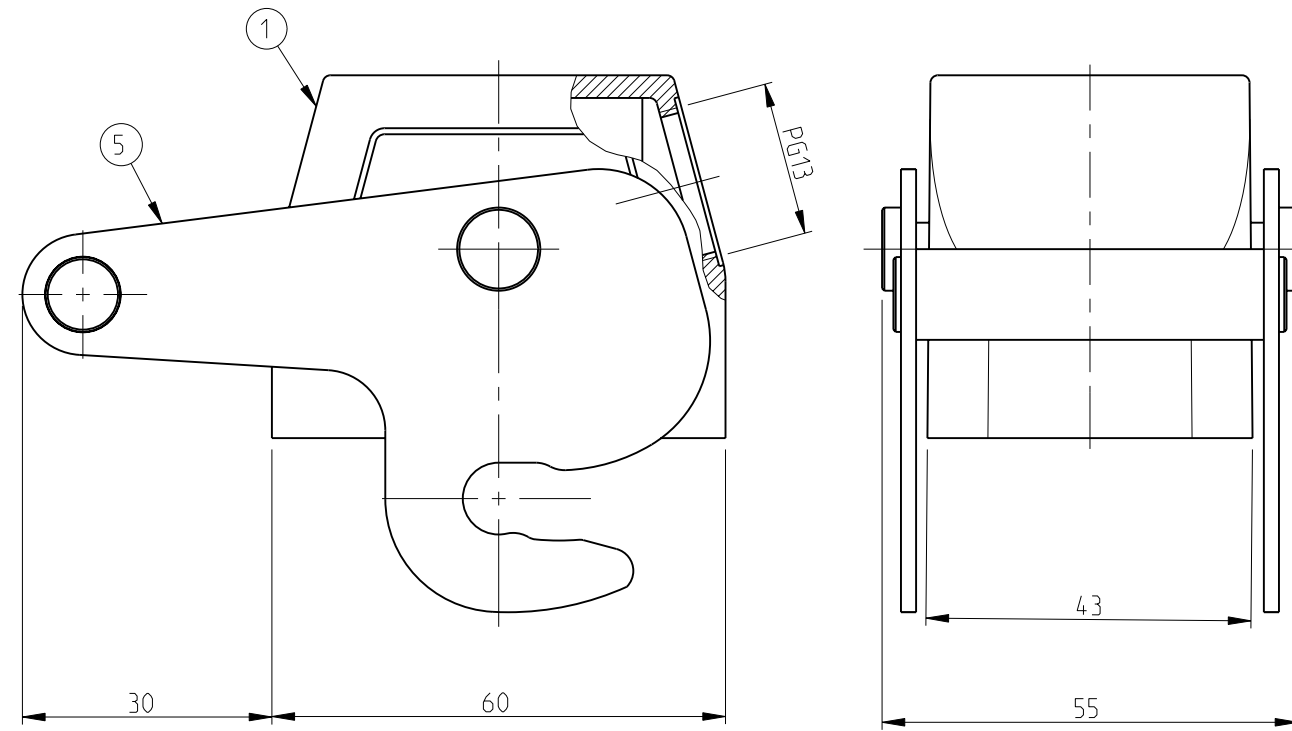

PN 0-4

PN 0-6

- Notes
- 1 Material: Housing: Aluminium diecasting alloy
  - 2 Surface:- Varnish-grey  
-Aluminium oxide+  
Varnish black
  - 3 Varnish on the inside not necessary
  - 4 Packaging  
Packaging quantity: 5 pieces in a box

PN 0-2.0-3 & 0-5

PN 0-1

OBSOLETE									
QTY	DESCRIPTION	MATERIAL	SURFACE	COLOR	ITEM NO	NOTES			
1	O-Ring PG13	Perbunan		Black	9				
1	Adapter	Brass	Nickel plated	Blue	8				
2	Clip positioner-ZBI	Steel	Zinc plated	Blue	7				
1	ZB-Side clip	Steel	Zinc plated	Blue	6				
1	Hood HB6	Aluminium		Grey	5				
1	Hood HB6	Aluminium	HC	ALU-Colored	4				
1	Hood HB6	Aluminium	HC	Black	3				
1	Hood HB6	Aluminium		Grey	2				
1	Hood HB6	Aluminium		Grey	1				
0-6	DESCRIPTION	MATERIAL	SURFACE	COLOR	ITEM NO	NOTES			
	HB.6.STS.1.13G								
	HB.6.STS.1.13.G+2.M3								
	HB-K.6.STS.1.13.G								
	HB-K.6.STS.1.13.G-SO								
	HB-K.6.STS.1.13.Z								
	HB-Z.6.STS-ZB.1.13.G								

NAME: HOOD HB.6.STS.1.13.G.and Z

PRODUCT SPEC: 108/74001/74003  
 APPLICATION SPEC: 114-74001/74004/74005

SCALE: 1:1 SHEET 1 OF 1 REV. A4

Customer Drawing