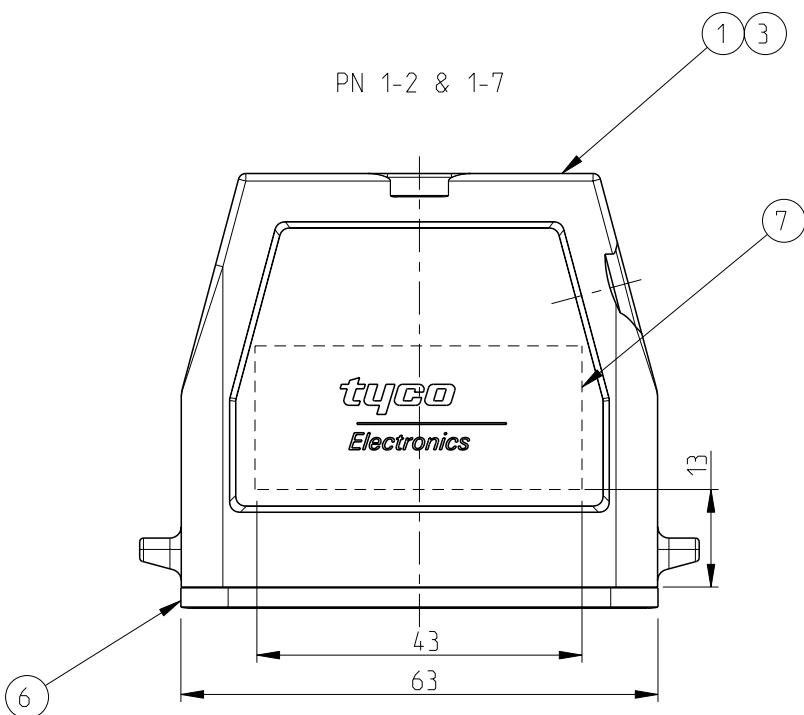

OBSOLETE

2	2	2	2	DESCRIPTION	MATERIAL	SURFACE	COLOR	ITEM NO	REMARKS
2	2	2	2	INSULATING TAPE	COROPLAST TYP 303	-	GREY	7	PVC-SOFT
1	1	1	1	PROFILE SEAL	NEOPRENE	-	BLACK	6	-
2	-	-	2	CLIP BOLT	STAINLES STEEL	BLANK	-	5	-
1	-	-	-	HOOD	ALUMINIUM	HARD COAT	BLACK	4	-
-	1	-	-	HOOD	ALUMINIUM	-	GREY	3	-
-	-	-	1	HOOD	ALUMINIUM	HARD COAT	ALU COLORED	2	-
-	-	1	-	HOOD	ALUMINIUM	WITHOUT VARNISH	-	1	-

THIS DRAWING IS A CONTROLLED DOCUMENT.		DWN S.KUMAR 23/02/2006	 TE Connectivity	
DIMENSIONS: mm		CHK R.SRINIVAS 23/02/2006		
TOLERANCES UNLESS OTHERWISE SPECIFIED: n:ISO 8015 n:ISO 2768-mH-E n:QIN 16901-120		APVD T.SCHNURPFEL 23/02/2006	NAME HOOD HA.10.STS.1.16.G	
		PRODUCT SPEC 108-74009	RESTRICTED TO	
MATERIAL material_2		APPLICATION SPEC 114-74001	SIZE A3	CAGE CODE 00779
FINISH finish_spec_2		WEIGHT -	DRAWING NO C=1102117	
		CUSTOMER DRAWING	SCALE 1:1	SHEET 1 OF 1
				REV B4