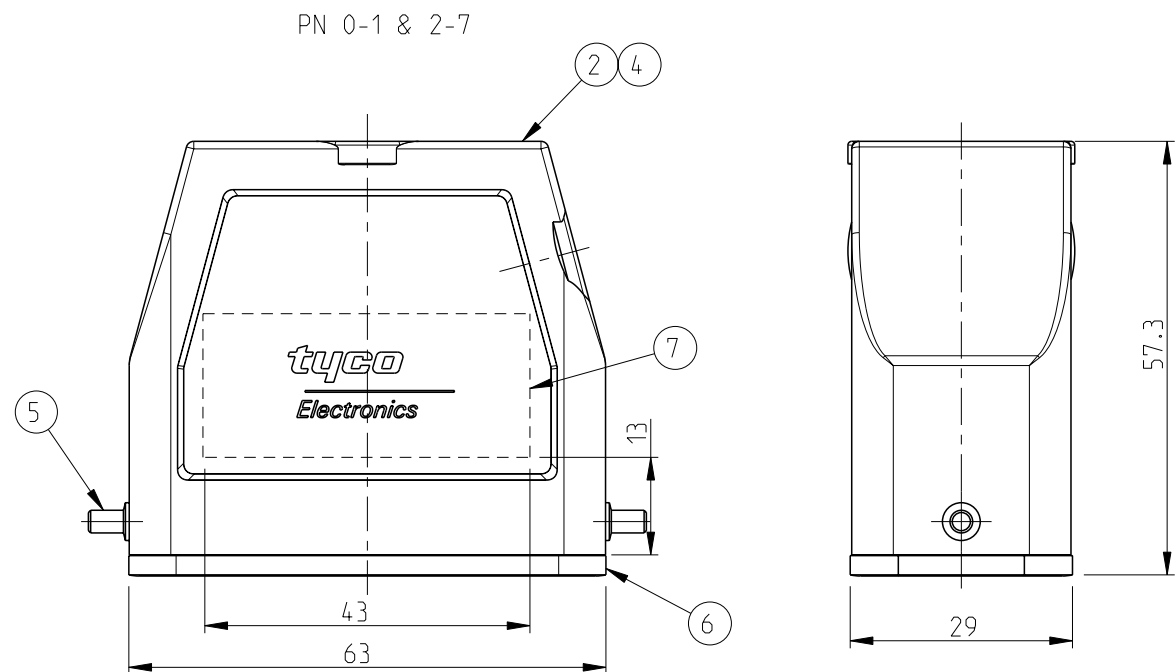

THIS DRAWING IS UNPUBLISHED. RELEASED FOR PUBLICATION 2000
© COPYRIGHT 2000 BY - ALL RIGHTS RESERVED.

REVISIONS

P	LTR	DESCRIPTION	DATE	DWN	APVD
B3		RELEASED AS PER ECR-09-005170	05.MAR.2009	GG	TS
B4		REVISED PER ECR-17-013084	11JAN2018	SRG	MKO

NOTES

- 1 PACKAGING
  PACKAGING QUANTITY:5 PIECES PER BOX
- 2 MATERIAL:HOUSING ALUMINIUM DIECASTING ALLOY
- 3 SURFACE:POWDER COATED-GREY
  CORROSION PROTECTION-BLACK
- 4 VARNISH ON THE INSIDE NOT NECESSARY

OBSOLETE

2	2	2	2	DESCRIPTION	MATERIAL	SURFACE	COLOR	ITEM NO	REMARKS
2	2	2	2	INSULATING TAPE	COROPLAST TYP 303	-	GREY	7	PVC-SOFT
1	1	1	1	PROFILE SEAL	NEOPRENE	-	BLACK	6	-
2	-	-	2	CLIP BOLT	STAINLES STEEL	BLANK	-	5	-
1	-	-	-	HOOD	ALUMINIUM	HARD COAT	BLACK	4	-
-	1	-	-	HOOD	ALUMINIUM	-	GREY	3	-
-	-	-	1	HOOD	ALUMINIUM	HARD COAT	ALU COLORED	2	-
-	-	1	-	HOOD	ALUMINIUM	WITHOUT VARNISH	-	1	-

THIS DRAWING IS A CONTROLLED DOCUMENT.		DWN S.KUMAR 23/02/2006	TE Connectivity	
DIMENSIONS: mm		CHK R.SRINIVAS 23/02/2006		
TOLERANCES UNLESS OTHERWISE SPECIFIED: n:ISO 8015 n:ISO 2768-mH-E n:QIN 16901-120		APVD T.SCHNURPFEL 23/02/2006	NAME HOOD HA.10.STS.1.16.G	
		PRODUCT SPEC 108-74009	RESTRICTED TO	
MATERIAL material_2		APPLICATION SPEC 114-74001	SIZE A3	CAGE CODE 00779
FINISH finish_spec_2		WEIGHT -	DRAWING NO C=1102117	
		CUSTOMER DRAWING	SCALE 1:1	SHEET 1 OF 1
				REV B4