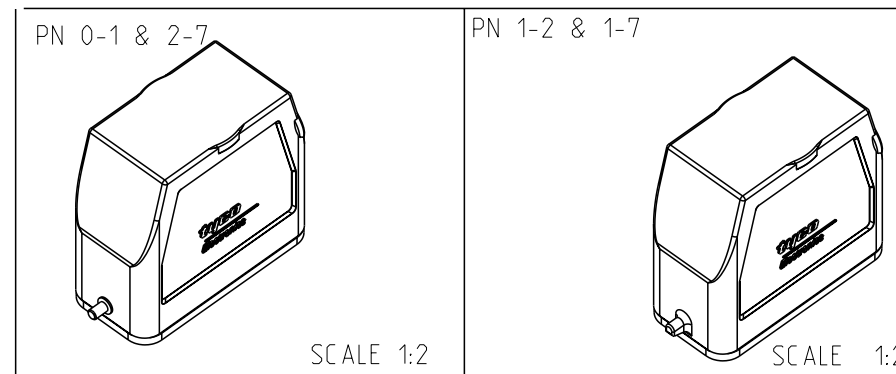

NOTES

- 1 PACKAGING
PACKAGING QUANTITY:5 PIECES PER BOX
- 2 MATERIAL:HOUSING ALUMINIUM DIECASTING ALLOY
- 3 SURFACE:POWDER COATED-GREY
CORROSION PROTECTION-BLACK
- 4 VARNISH ON THE INSIDE NOT NECESSARY

OBSOLETE

2	2	2	2	DESCRIPTION	MATERIAL	SURFACE	COLOR	ITEM NO	REMARKS
2	2	2	2	INSULATING TAPE	COROPLAST TYP 303	-	GREY	7	PVC-SOFT
1	1	1	1	PROFILE SEAL	NEOPRENE	-	BLACK	6	-
2	-	-	2	CLIP BOLT	STAINLES STEEL	BLANK	-	5	-
1	-	-	-	HOOD	ALUMINIUM	HARD COAT	BLACK	4	-
-	1	-	-	HOOD	ALUMINIUM	-	GREY	3	-
-	-	-	1	HOOD	ALUMINIUM	HARD COAT	ALU COLORED	2	-
-	-	1	-	HOOD	ALUMINIUM	WITHOUT VARNISH	-	1	-

THIS DRAWING IS A CONTROLLED DOCUMENT.		DWN S.KUMAR 23/02/2006	 TE Connectivity	
DIMENSIONS: mm		CHK R.SRINIVAS 23/02/2006		
TOLERANCES UNLESS OTHERWISE SPECIFIED: n:ISO 8015 n:ISO 2768-mH-E n:QIN 16901-120		APVD T.SCHNURPFEL 23/02/2006	NAME HOOD HA.10.STS.1.16.G	
		PRODUCT SPEC 108-74009	RESTRICTED TO	
MATERIAL material_2		APPLICATION SPEC 114-74001	SIZE A3	CAGE CODE 00779
FINISH finish_spec_2		WEIGHT -	DRAWING NO C=1102117	
		CUSTOMER DRAWING	SCALE 1:1	SHEET 1 OF 1
				REV B4