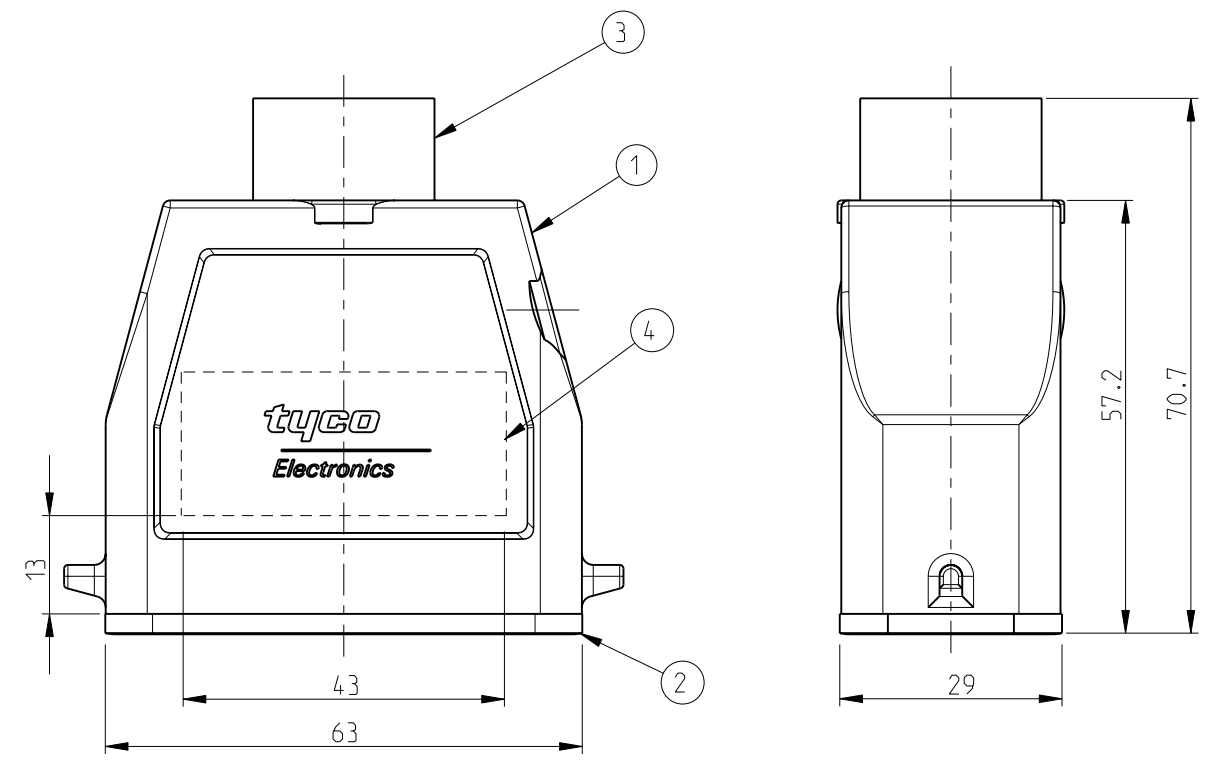

PN 1-7

- NOTES
- 1 PACKAGING
PACKAGING QUANTITY:5 PIECES PER BOX
 - 2 MATERIAL:HOUSING ALUMINIUM DIECASTING ALLOY
SEALS:NEOPRENE
 - 3 SURFACE:VARNISH-GREY
 - 4 VARNISH ON THE INSIDE NOT NECESSARY

1-7	DESCRIPTION	MATERIAL	SURFACE	COLOR	ITEM NO	REMARKS
2	INSULATING TAPE	COROPLAST TYP 303	-	GREY	4	PVC-SOFT
1	ADAPTOR ROUND	BRASS	NICKEL PLATED	BLUE	3	PG16
1	PROFILE SEAL	NEOPRENE	-	BLACK	2	-
1	HA,HOOD	ALUMINIUM	-	GREY	1	-
1-7	DESCRIPTION	MATERIAL	SURFACE	COLOR	ITEM NO	REMARKS
	HA.10.STO.1.16.Z		PACKAGING			

THIS DRAWING IS A CONTROLLED DOCUMENT FOR TYCO ELECTRONICS CORPORATION
 IT IS SUBJECT TO CHANGE AND THE CONTROLLING ENGINEERING ORGANIZATION
 SHOULD BE CONTACTED FOR THE LATEST REVISION.

DIMENSIONS: mm	TOLERANCES UNLESS OTHERWISE SPECIFIED: n,ISO 2768-mH-E; m,ISO 16901-120
	0 PLC ± 1 PLC ± 2 PLC ± 3 PLC ± 4 PLC ± ANGLES ± -
MATERIAL	FINISH