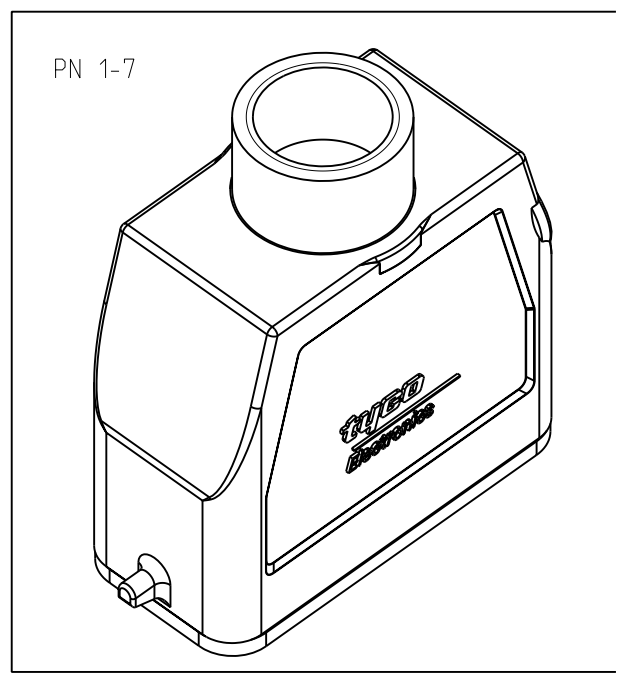

PN 1-7

- NOTES
- 1 PACKAGING
PACKAGING QUANTITY:5 PIECES PER BOX
 - 2 MATERIAL:HOUSING ALUMINIUM DIECASTING ALLOY
SEALS:NEOPRENE
 - 3 SURFACE:VARNISH-GREY
 - 4 VARNISH ON THE INSIDE NOT NECESSARY

1-7	DESCRIPTION	MATERIAL	SURFACE	COLOR	ITEM NO	REMARKS
2	INSULATING TAPE	COROPLAST TYP 303	-	GREY	4	PVC-SOFT
1	ADAPTOR ROUND	BRASS	NICKEL PLATED	BLUE	3	PG16
1	PROFILE SEAL	NEOPRENE	-	BLACK	2	-
1	HA,HOOD	ALUMINIUM	-	GREY	1	-
1-7	DESCRIPTION	MATERIAL	SURFACE	COLOR	ITEM NO	REMARKS
	HA.10.STO.1.16.Z		PACKAGING			

THIS DRAWING IS A CONTROLLED DOCUMENT FOR TYCO ELECTRONICS CORPORATION
 IT IS SUBJECT TO CHANGE AND THE CONTROLLING ENGINEERING ORGANIZATION
 SHOULD BE CONTACTED FOR THE LATEST REVISION.

DIMENSIONS: mm	TOLERANCES UNLESS OTHERWISE SPECIFIED: n,ISO 2768-mH-E; m,ISO 16901-120
	0 PLC ± 1 PLC ± 2 PLC ± 3 PLC ± 4 PLC ± ANGLES ± -
MATERIAL	FINISH