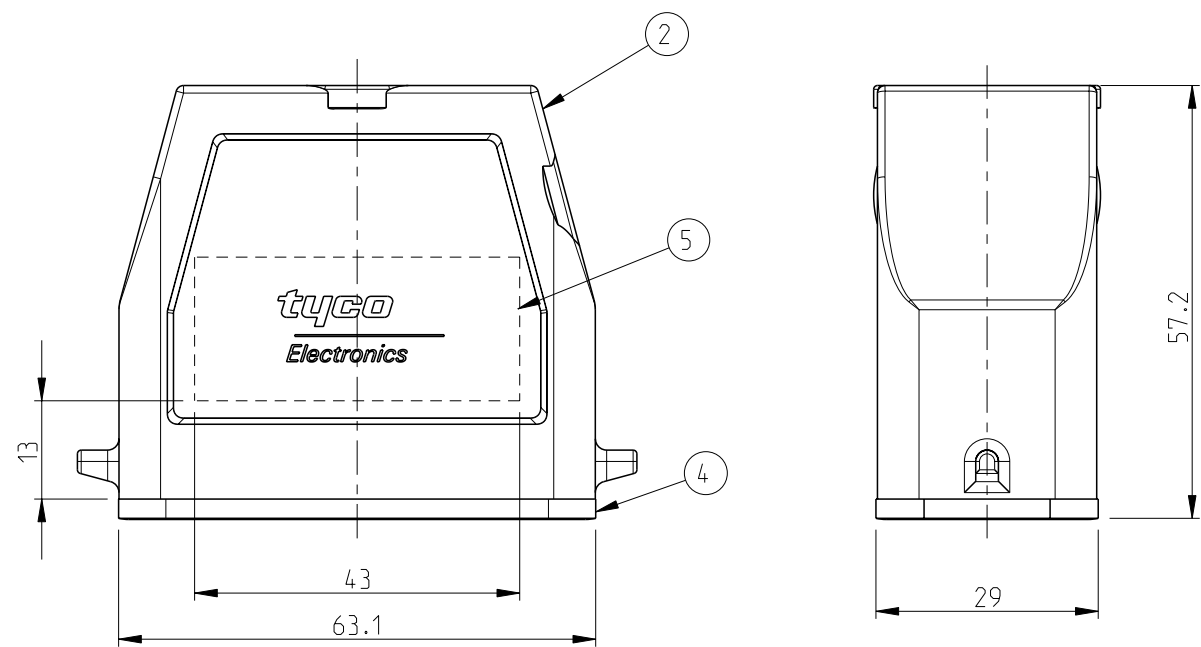

NOTES

- 1 PACKAGING
  PACKAGING QUANTITY:5 PIECES PER BOX
- 2 MATERIAL:HOUSING ALUMINIUM DIECASTING ALLOY
  SEALS:NEOPRENE
- 3 SURFACE:POWDER COATED
  CORROSION PROTECTION
- 4 VARNISH ON THE INSIDE NOT NECESSARY

PN 1-7