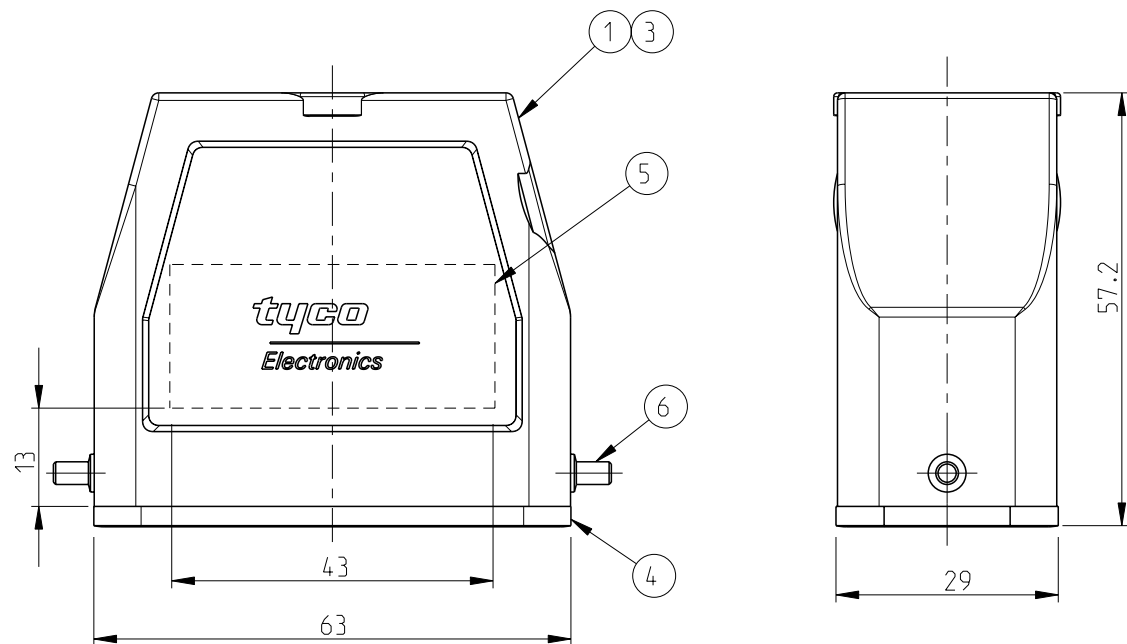

THIS DRAWING IS UNPUBLISHED. RELEASED FOR PUBLICATION 2000
© COPYRIGHT 2000 BY - ALL RIGHTS RESERVED.

REVISIONS

P	LTR	DESCRIPTION	DATE	DWN	APVD
C4		ECR-10-016845	12AUG2010	GW	BR
C5		REVISED PER ECR-17-013084	10JAN2018	SRG	MKO

PN 0-2 & 2-7