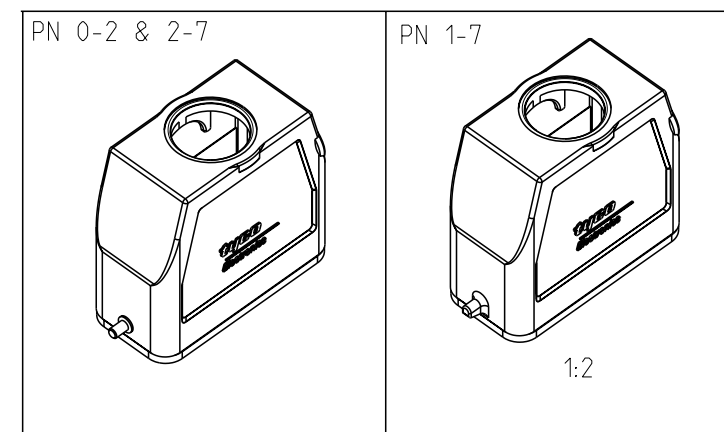

PN 0-2 & 2-7

NOTES

- 1 PACKAGING
PACKAGING QUANTITY:5 PIECES PER BOX
- 2 MATERIAL:HOUSING ALUMINIUM DIECASTING ALLOY
SEALS:NEOPRENE
- 3 SURFACE:POWDER COATED
CORROSION PROTECTION
- 4 VARNISH ON THE INSIDE NOT NECESSARY

PN 1-7

QTY	DESCRIPTION	MATERIAL	SURFACE	COLOR	ITEM NO	REMARKS
2	CLIP BOLT	STAINLESS STEEL	BLANK	-	6	
2	INSULATING TAPE	COROPLAST TYP 303	-	GREY	5	PVC-SOFT
1	PROFILE SEAL	NEOPRENE	-	BLACK	4	-
1	HOOD HA-K	ALUMINIUM	ALUMINIUM OXIDE	BLACK RAL 9005	3	-
-	HOOD HA	ALUMINIUM	-	GREY RAL 7001	2	-
-	HOOD HA-K	ALUMINIUM	ALUMINIUM OXIDE	WHITE ALUMINIUM RAL 9006	1	-

NAME: HOOD HA.10.STO.1.16.G

SIZE: A3 CAGE CODE: 00779 DRAWING NO: C-1102120 RESTRICTED TO: []

SCALE: 1:1 SHEET: 1 OF 1 REV: C5

CUSTOMER DRAWING

DIMENSIONS: mm	TOLERANCES UNLESS OTHERWISE SPECIFIED: 0 PLC ± 1 PLC ± 2 PLC ± 3 PLC ± 4 PLC ± ANGLES ±
MATERIAL: material_2	FINISH: finish_spec_2