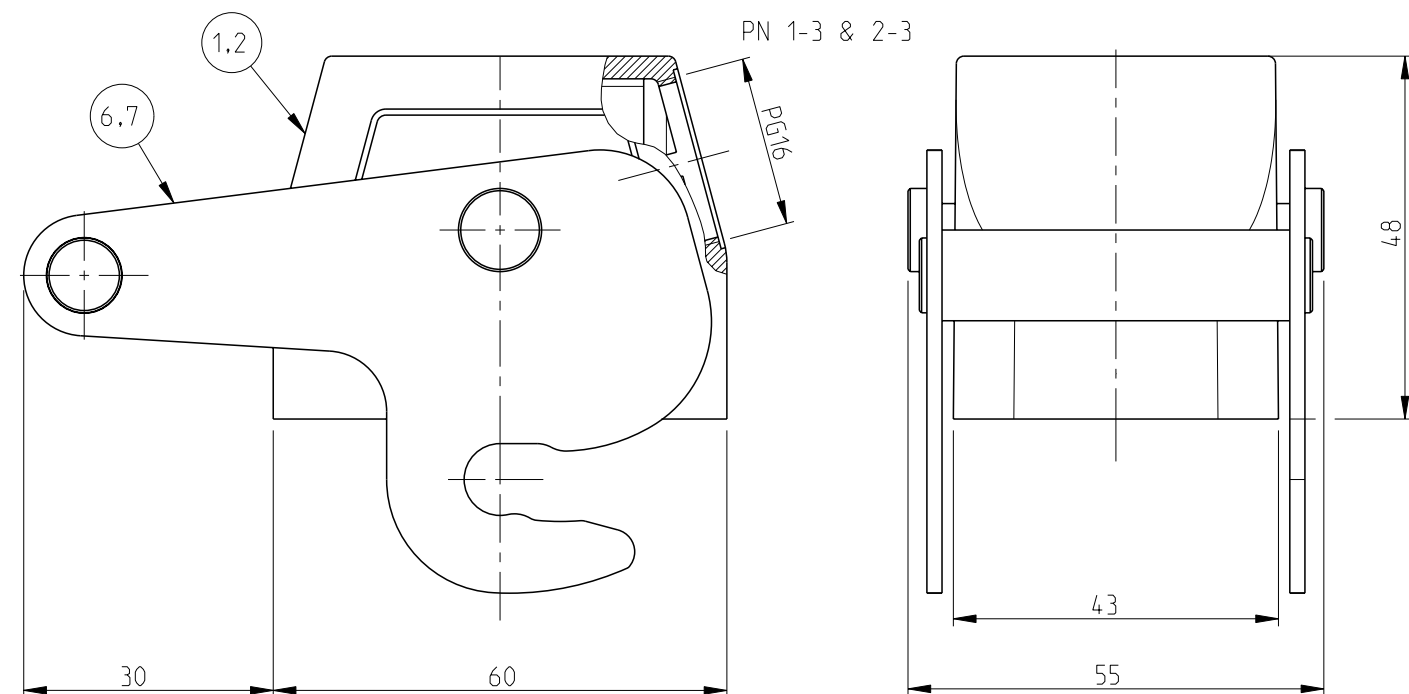

THIS DRAWING IS UNPUBLISHED. RELEASED FOR PUBLICATION 1997

© COPYRIGHT 1997 BY - ALL RIGHTS RESERVED.

REVISIONS

P	LTR	DESCRIPTION	DATE	DWN	APVD
A6		Released as per ECR-08-005944	06.Mar.2008	SP	TS
A7		ECR-16-015318	16AUG2017	GR	MKO
A8		REVISED PER ECR-17-013084	11JAN2018	SRG	MKO

Notes

- 1 Material: Housing: Aluminium diecasting alloy
- 2 Surface:- Varnish-grey/White
  -Aluminium oxide+Varnish black
- 3 Varnish on the inside not necessary
- 4 Packaging
  Packaging quantity: 5 pieces in a box

OB	OB	OB	OB	OB	OB	OB	OB	OB	OB	OB	OB
-	1	1	-	-	Central clip-ZB	Stainlees steel	Blank	-	7		
-	-	-	-	-	Central clip-ZB	Steel	Zinc plated	Blue	6		
2	-	-	-	-	LB-Clip bolt	Stainlees steel	Blank	-	5		
1	-	-	-	-	Hood HB	Aluminium	-	White	4	Without bolt	
-	1	-	-	-	Hood HB	Aluminium	-	Grey	3	Also 2xM3 for identification plate	
-	-	1	-	1	Hood HB-K	Aluminium	Aluminium oxide	Black	2		
-	-	-	1	-	Hood HB	Aluminium	-	Grey	1		

0-2	0-1	2-3	1-3	2-7	1-7	DESCRIPTION	MATERIAL	SURFACE	COLOR	ITEM NO	NOTES

ORDERING TEXT											
HB.6.STS.1.16.G											
HB-K.6.STS.1.16.G											
HB-Z.6.STS-ZB.1.16.G											
HB-K/Z.6.STS-ZB.1.16.G											
HB.6.STS.1.16.G.S0											
HB.6.STS.1.16.G