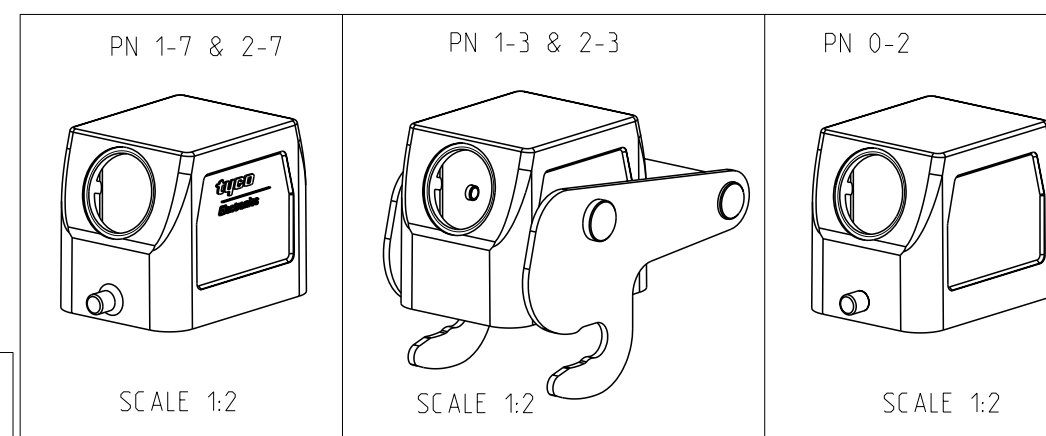

Notes

- 1 Material: Housing: Aluminium diecasting alloy
- 2 Surface:- Varnish-grey/White
-Aluminium oxide+Varnish black
- 3 Varnish on the inside not necessary
- 4 Packaging
Packaging quantity: 5 pieces in a box