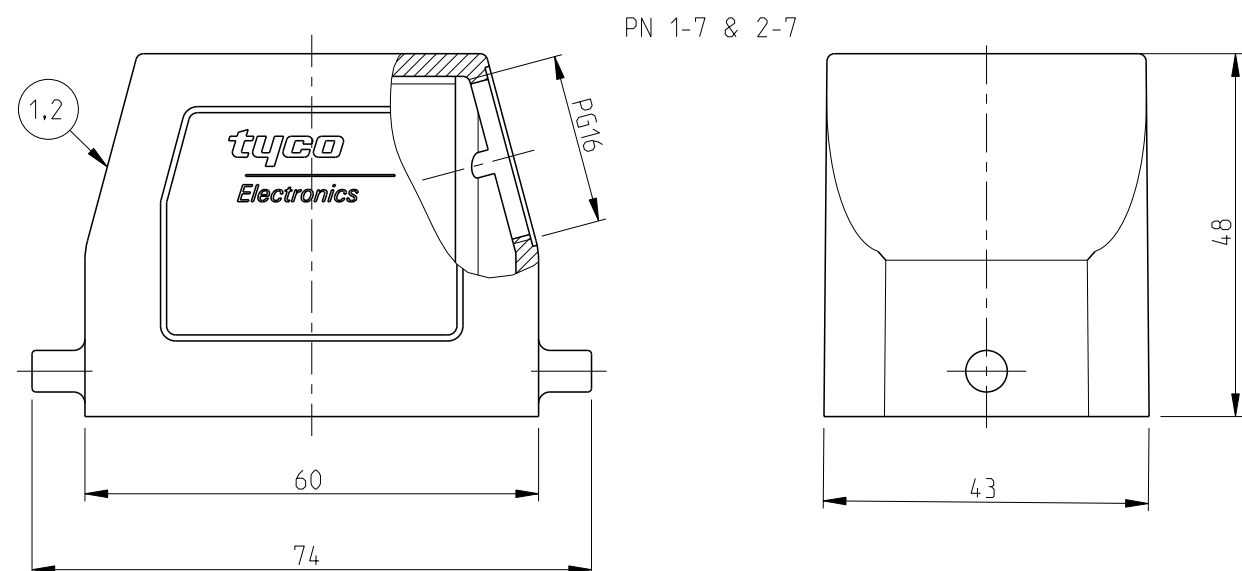

THIS DRAWING IS UNPUBLISHED. RELEASED FOR PUBLICATION 1997

© COPYRIGHT 1997 BY - ALL RIGHTS RESERVED.

REVISIONS

P	LTR	DESCRIPTION	DATE	DWN	APVD
A6		Released as per ECR-08-005944	06.Mar.2008	SP	TS
A7		ECR-16-015318	16AUG2017	GR	MKO
A8		REVISED PER ECR-17-013084	11JAN2018	SRG	MKO

Notes

- 1 Material: Housing: Aluminium diecasting alloy
- 2 Surface:- Varnish-grey/White
  -Aluminium oxide+Varnish black
- 3 Varnish on the inside not necessary
- 4 Packaging
  Packaging quantity: 5 pieces in a box

OB	OB	OB	OB	OB	OB	OB	OB	OB	OB	OB	OB
-	1	1	-	-	Central clip-ZB	Stainlees steel	Blank	-	7		
-	-	-	-	-	Central clip-ZB	Steel	Zinc plated	Blue	6		
2	-	-	-	-	LB-Clip bolt	Stainlees steel	Blank	-	5		
1	-	-	-	-	Hood HB	Aluminium	-	White	4	Without bolt	
-	1	-	-	-	Hood HB	Aluminium	-	Grey	3	Also 2xM3 for identification plate	
-	-	1	-	1	Hood HB-K	Aluminium	Aluminium oxide	Black	2		
-	-	-	1	-	Hood HB	Aluminium	-	Grey	1		

0-2	0-1	2-3	1-3	2-7	1-7	DESCRIPTION	MATERIAL	SURFACE	COLOR	ITEM NO	NOTES

ORDERING TEXT											
HB.6.STS.1.16.G											
HB-K.6.STS.1.16.G											
HB-Z.6.STS-ZB.1.16.G											
HB-K/Z.6.STS-ZB.1.16.G											
HB.6.STS.1.16.G.S0											
HB.6.STS.1.16.G