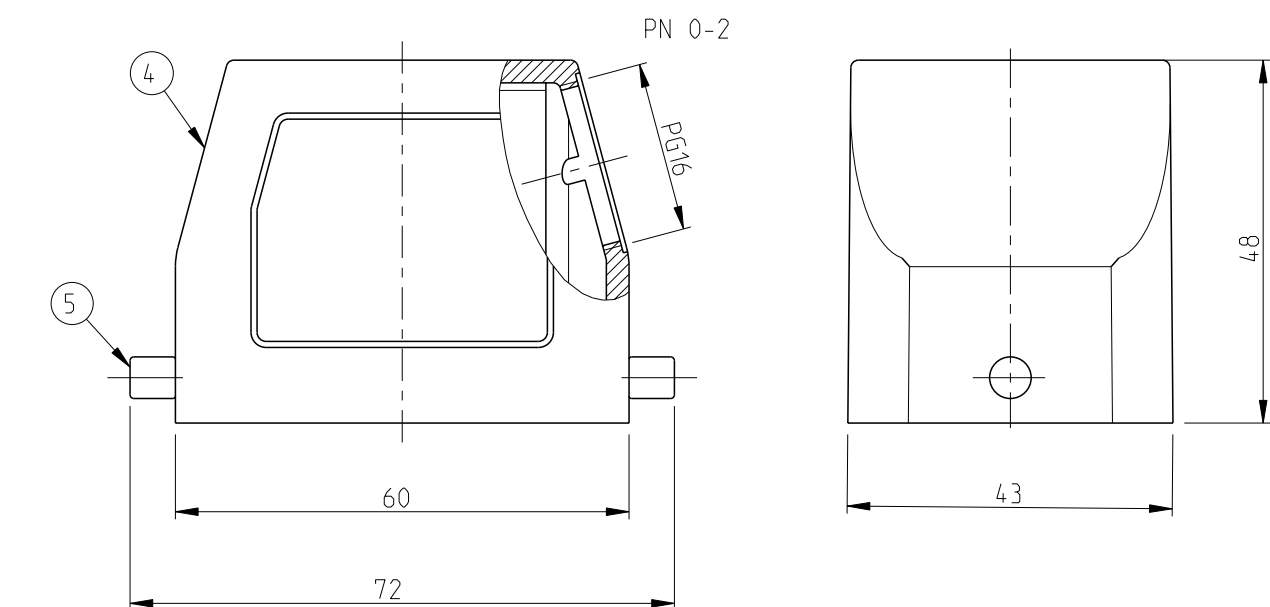

THIS DRAWING IS A CONTROLLED DOCUMENT.		DWN	25.05.1999		 TE Connectivity		
		CHK	25.05.1999				
		APVD			NAME Hood HB.6.STS.1.16.G		
DIMENSIONS: mm		TOLERANCES UNLESS OTHERWISE SPECIFIED: n-ISO 8015 n-ISO 2768-mH-E n-DIN 16901-120		PRODUCT SPEC 108-74001/74003			
MATERIAL material_2		FINISH finish_spec_2		APPLICATION SPEC 114-74001/74004/74005			
				SIZE	CAGE CODE	DRAWING NO	RESTRICTED TO
				A3	00779	C=1102240	
				CUSTOMER DRAWING		SCALE	SHEET
						1:1	1 OF 1
						REV A8	