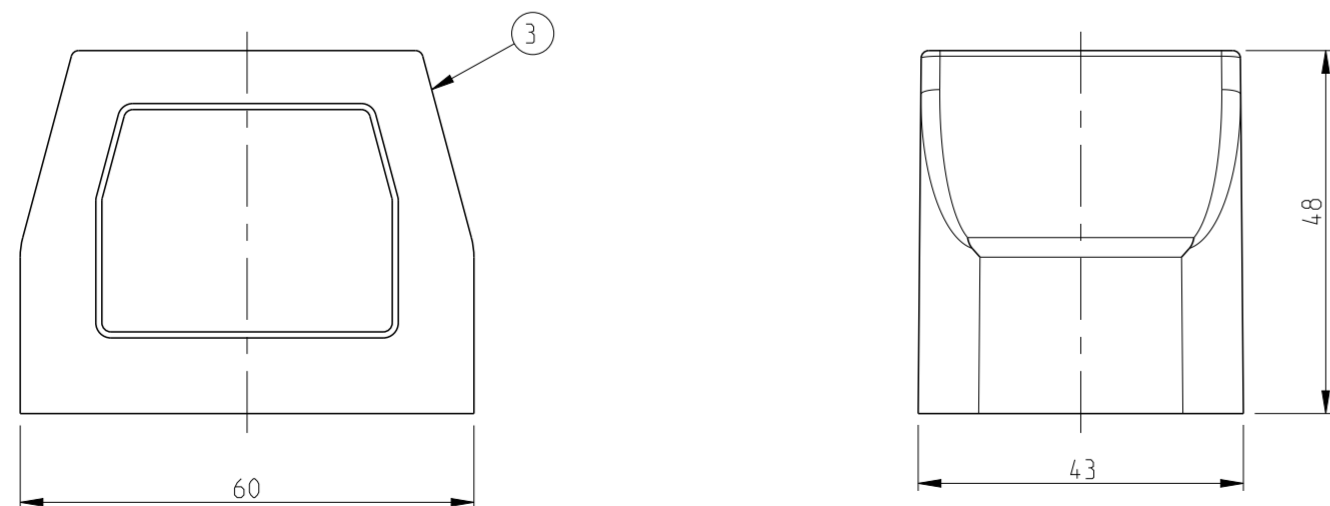

PN 0-2

QTY	ITEM NO	DESCRIPTION	MATERIAL	SURFACE	COLOR	ITEM NO	NOTES
2		Clip bolt	Stainless steel			6	
1		Hood HB-K	Aluminium	Aluminium oxide	Black	5	
1		Hood HB-K	Aluminium	Aluminium oxide	Black	4	Without PG-Thread
	1	Hood HB	Aluminium	Aluminium oxide	White	3	Without bolt
		1	Hood HB	Aluminium	Grey	2	
	1	1	Hood HB-K	Aluminium	Aluminium oxide	Black	1

ORDERING TEXT
HB-K.6.STO.1.13.G
HB.6.STO.1.16.G
HB-K.6.STO.1.16.G
HB.6.STO.1.16.G
HB-K.6.ST
HB-K.6.STO.1.16.G

THIS DRAWING IS A CONTROLLED DOCUMENT.		DWN	Schneider	14.03.00	 TE Connectivity
		CHK	Schweiger	14.03.00	
DIMENSIONS: mm		PRODUCT SPEC		NAME	
TOLERANCES UNLESS OTHERWISE SPECIFIED: 0 PLC ± 1 PLC ± 2 PLC ± 3 PLC ± 4 PLC ± ANGLES ± FINISH		APPLICATION SPEC		Hood HB.6.STO.1.13/16.G	
MATERIAL		WEIGHT		SIZE CAGE CODE DRAWING NO RESTRICTED TO	
		CUSTOMER DRAWING		A2 00779 C-1102243	
		SCALE 1:1		SHEET 1 OF 1 REV A7