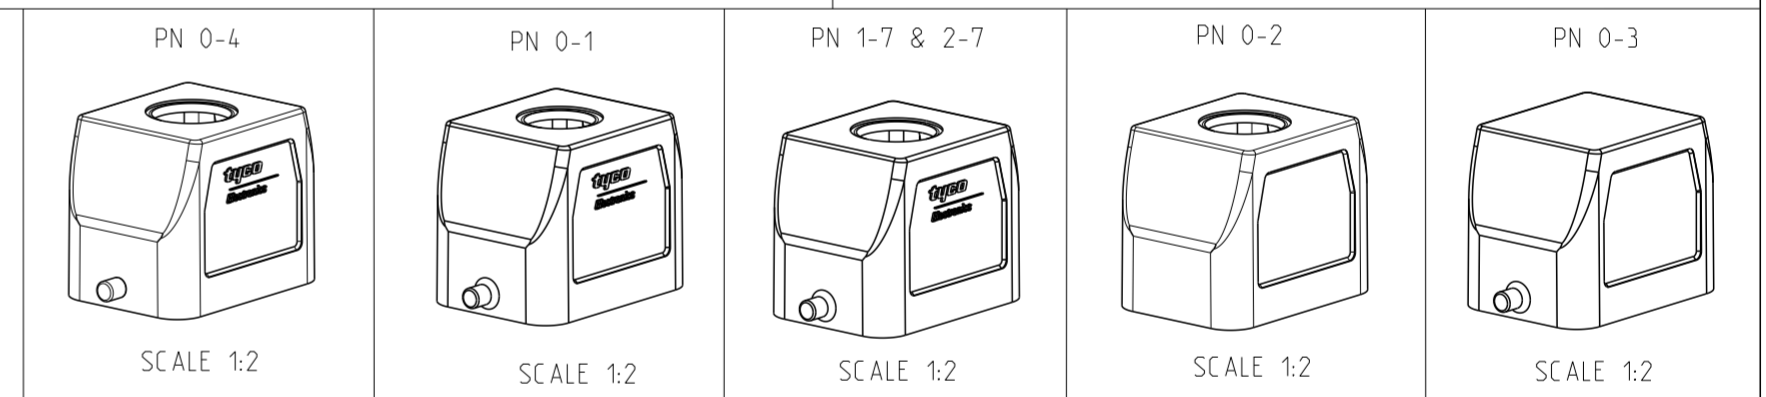

THIS DRAWING IS UNPUBLISHED. RELEASED FOR PUBLICATION 1999
© COPYRIGHT 1998 ALL RIGHTS RESERVED.

REVISIONS				DATE	DWN	APVD
P	LTR	DESCRIPTION				
A	7	REVISED PER ECR-16-016768	19AUG2017	AP	MKO	

1. Notes
1. 1 Material: Housing: Aluminium diecasting alloy
  2. 2 Surface:- Varnish-grey
     Aluminium oxide+
     Varnish black/White
  3. 3 Varnish on the inside not necessary
  4. 4 Packaging
     Packaging quantity: 5 pieces in a box
  5. 5 OBSOLETE

PN 0-4

QTY	ITEM NO	DESCRIPTION	MATERIAL	SURFACE	COLOR	ITEM NO	NOTES
2		Clip bolt	Stainless steel			6	
1		Hood HB-K	Aluminium	Aluminium oxide	Black	5	
1		Hood HB-K	Aluminium	Aluminium oxide	Black	4	Without PG-Thread
	1	Hood HB	Aluminium	Aluminium oxide	White	3	Without bolt
		1	Hood HB	Aluminium	Grey	2	
	1	1	Hood HB-K	Aluminium	Aluminium oxide	Black	1

ORDERING TEXT
HB-K.6.STO.1.13.G
HB.6.STO.1.16.G
HB-K.6.STO.1.16.G
HB.6.STO.1.16.G
HB-K.6.ST
HB-K.6.STO.1.16.G

THIS DRAWING IS A CONTROLLED DOCUMENT.		DWN	Schneider	14.03.00	 TE Connectivity
		CHK	Schweiger	14.03.00	
DIMENSIONS: mm		PRODUCT SPEC		NAME	
TOLERANCES UNLESS OTHERWISE SPECIFIED: 0 PLC ± 1 PLC ± 2 PLC ± 3 PLC ± 4 PLC ± ANGLES ± FINISH		APPLICATION SPEC		Hood HB.6.STO.1.13/16.G	
MATERIAL		WEIGHT		SIZE CAGE CODE DRAWING NO RESTRICTED TO	
		CUSTOMER DRAWING		A2 00779 C-1102243	
		SCALE 1:1		SHEET 1 OF 1 REV A7