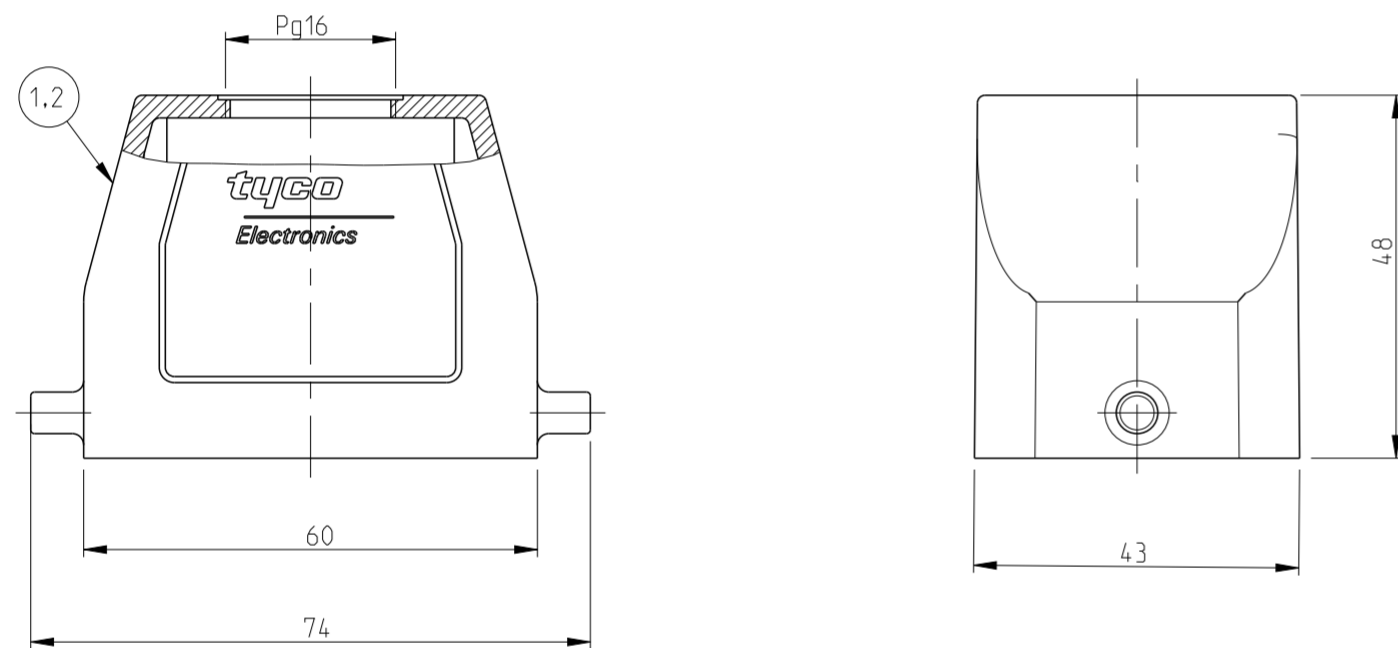

PN 1-7 & 2-7