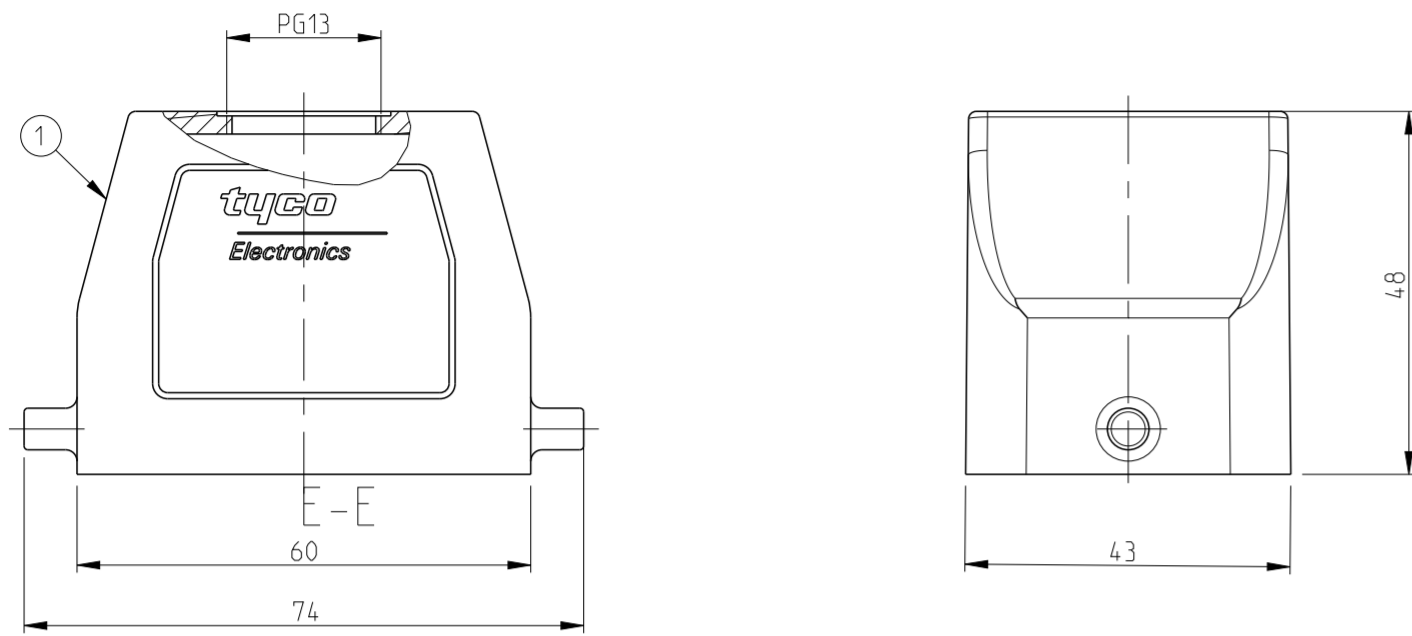

THIS DRAWING IS UNPUBLISHED. RELEASED FOR PUBLICATION 1999
© COPYRIGHT 1998 ALL RIGHTS RESERVED.

REVISIONS				DATE	DWN	APVD
P	LTR	DESCRIPTION				
A	7	REVISED PER ECR-16-016768	19AUG2017	AP	MKO	

PN 0-1

1. Notes
1. 1 Material: Housing: Aluminium diecasting alloy
  2. 2 Surface:- Varnish-grey
     Aluminium oxide+
     Varnish black/White
  3. 3 Varnish on the inside not necessary
  4. 4 Packaging
     Packaging quantity: 5 pieces in a box
  5. 5 OBSOLETE