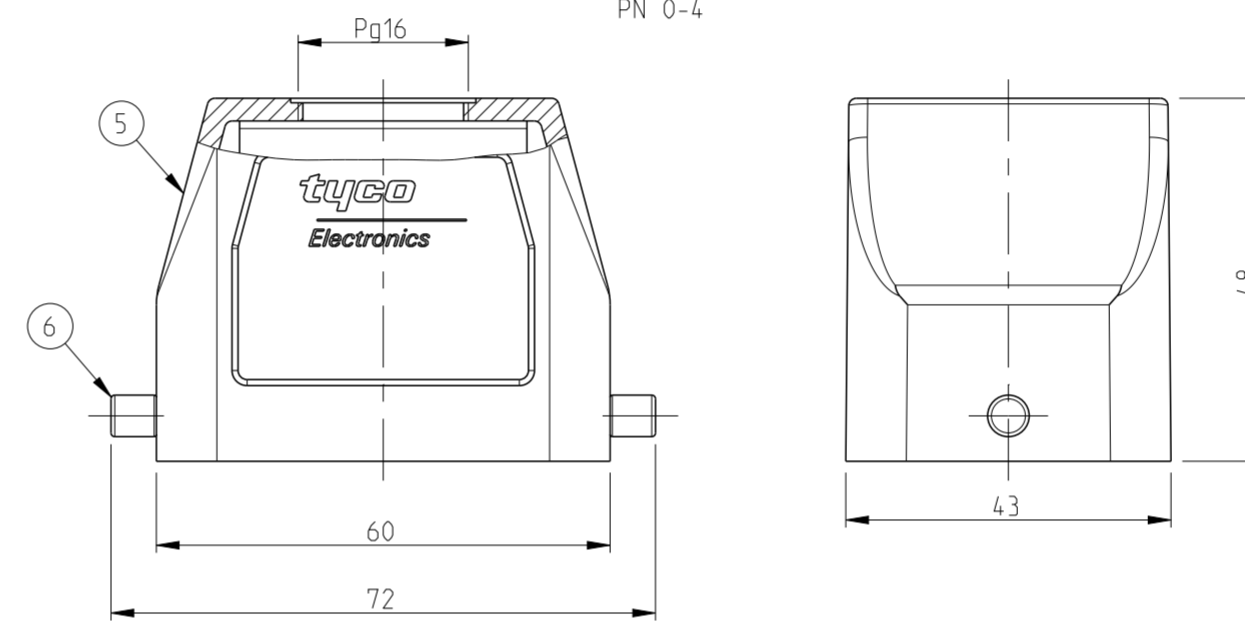

THIS DRAWING IS UNPUBLISHED. RELEASED FOR PUBLICATION 1999
© COPYRIGHT 1998 ALL RIGHTS RESERVED.

REVISIONS				DATE	DWN	APVD
P	LTR	DESCRIPTION				
A	7	REVISED PER ECR-16-016768	19AUG2017	AP	MKO	

1. Notes
1. 1 Material: Housing: Aluminium diecasting alloy
  2. 2 Surface:- Varnish-grey
     Aluminium oxide+
     Varnish black/White
  3. 3 Varnish on the inside not necessary
  4. 4 Packaging
     Packaging quantity: 5 pieces in a box
  5. 5 OBSOLETE

PN 0-4

QTY	ITEM NO	DESCRIPTION	MATERIAL	SURFACE	COLOR	ITEM NO	NOTES
2		Clip bolt	Stainless steel			6	
1		Hood HB-K	Aluminium	Aluminium oxide	Black	5	
1		Hood HB-K	Aluminium	Aluminium oxide	Black	4	Without PG-Thread
	1	Hood HB	Aluminium	Aluminium oxide	White	3	Without bolt
		1	Hood HB	Aluminium	Grey	2	
	1	1	Hood HB-K	Aluminium	Aluminium oxide	Black	1

ORDERING TEXT
HB-K.6.STO.1.13.G
HB.6.STO.1.16.G
HB-K.6.STO.1.16.G
HB.6.STO.1.16.G
HB-K.6.ST
HB-K.6.STO.1.16.G

THIS DRAWING IS A CONTROLLED DOCUMENT.		DWN	Schneider	14.03.00	 TE Connectivity
		CHK	Schweiger	14.03.00	
DIMENSIONS: mm		PRODUCT SPEC		NAME	
TOLERANCES UNLESS OTHERWISE SPECIFIED: 0 PLC ± 1 PLC ± 2 PLC ± 3 PLC ± 4 PLC ± ANGLES ± FINISH		APPLICATION SPEC		Hood HB.6.STO.1.13/16.G	
MATERIAL		WEIGHT		SIZE CAGE CODE DRAWING NO RESTRICTED TO	
		CUSTOMER DRAWING		A2 00779 C-1102243	
		SCALE 1:1		SHEET 1 OF 1 REV A7