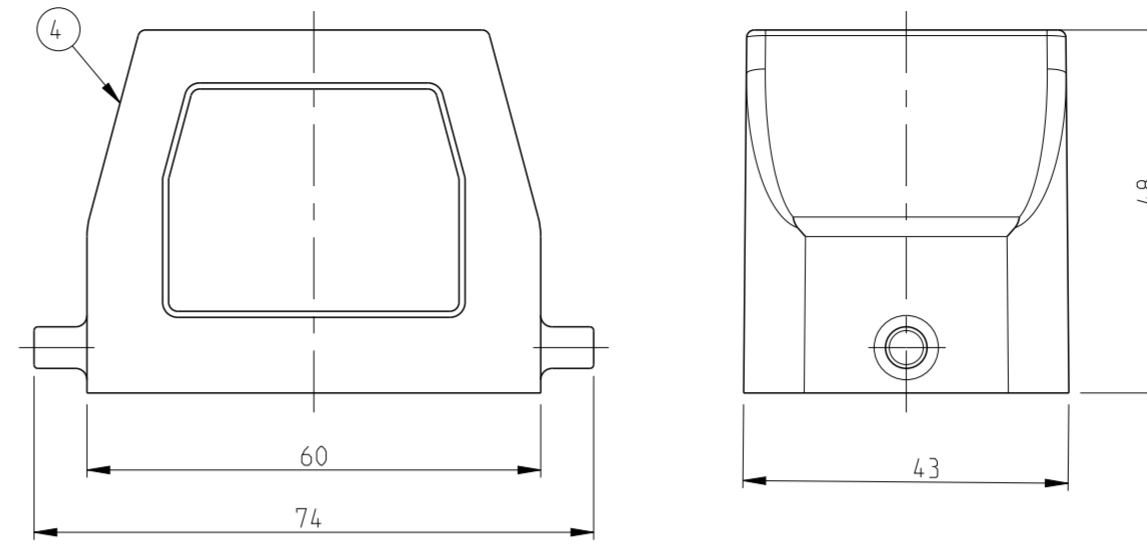

THIS DRAWING IS UNPUBLISHED. RELEASED FOR PUBLICATION 1999
© COPYRIGHT 1998 ALL RIGHTS RESERVED.

REVISIONS				DATE	DWN	APVD
P	LTR	DESCRIPTION				
A	7	REVISED PER ECR-16-016768	19AUG2017	AP	MKO	

PN 0-1

1. Notes
1. 1 Material: Housing: Aluminium diecasting alloy
  2. 2 Surface:- Varnish-grey
     Aluminium oxide+
     Varnish black/White
  3. 3 Varnish on the inside not necessary
  4. 4 Packaging
     Packaging quantity: 5 pieces in a box
  5. 5 OBSOLETE