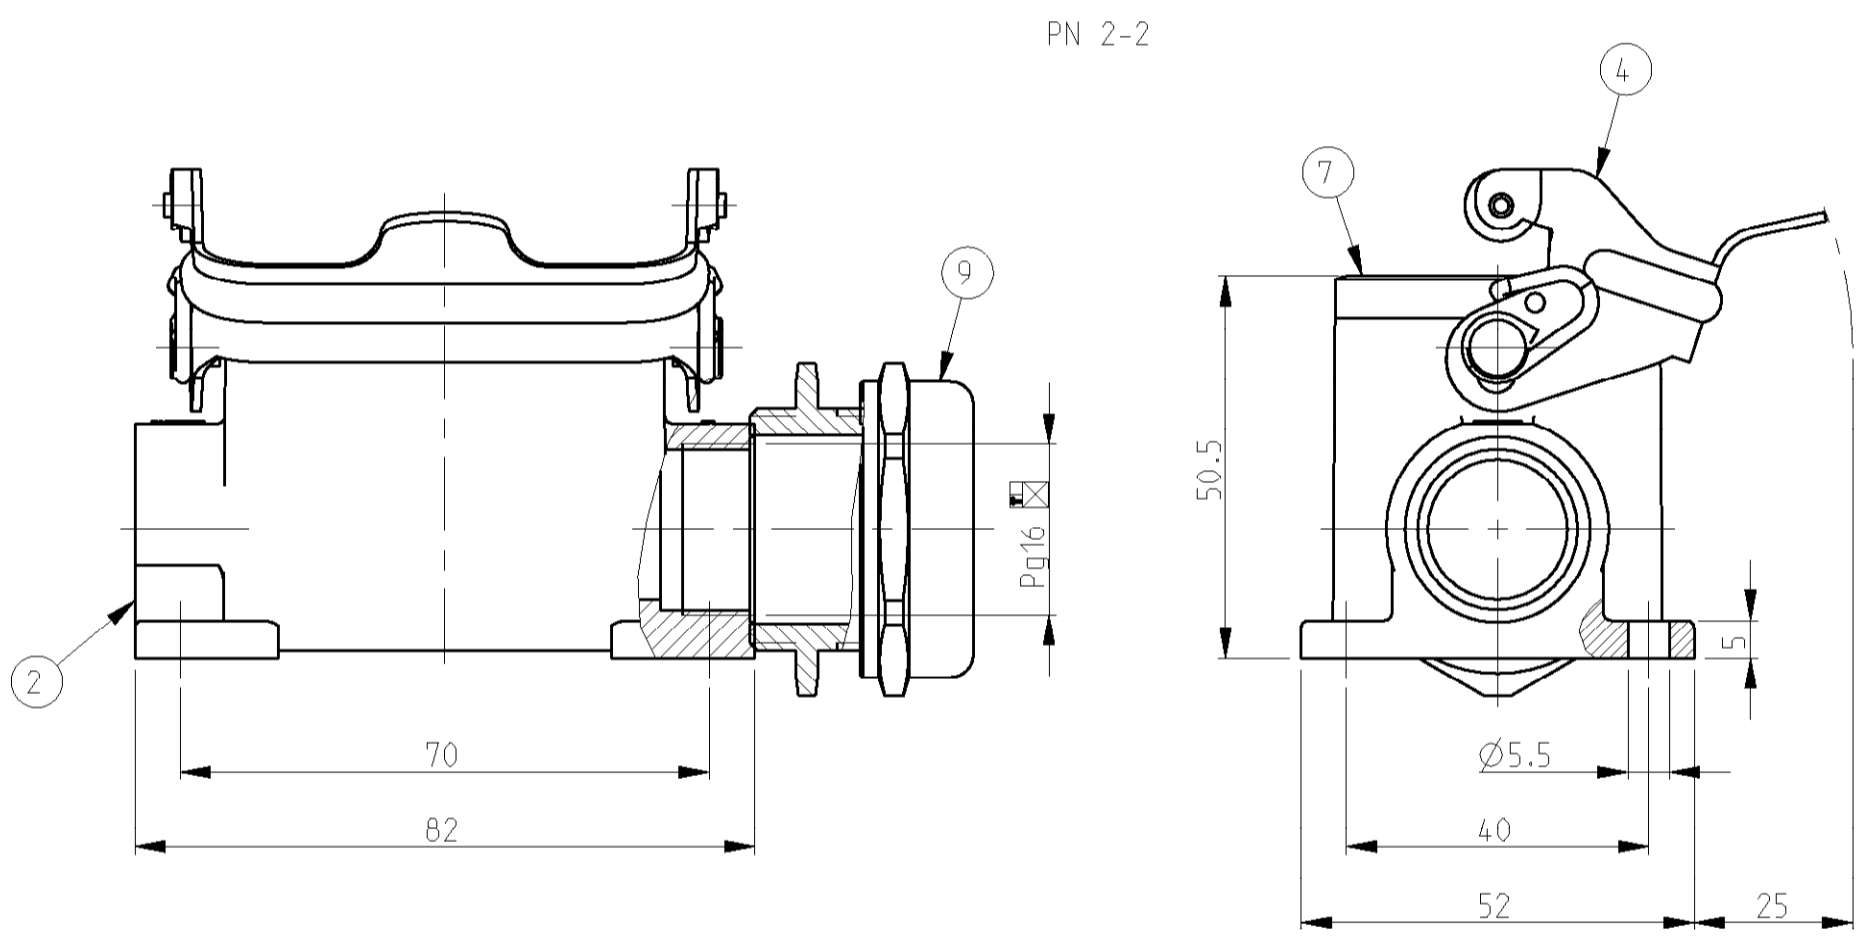

PN 1-2

PN 1-8

PN 2-2

PN 2-8

NOTES.

- 1 Material:Housing:Aluminium Diecasting Alloy
Seals:Neoprene
- 2 Surface:Varnish grey
-Aluminium Oxide +Varnish Black
- 4 Packaging
Quantity 5 Pieces in a box
- ⚠** OBSOLETE PARTS: OBSOLETE CIS STREAMLINING PER D.RENAUD/D.SINISI

QTY	DESCRIPTION	MATERIAL	SURFACE	COLOR	ITEM NO	REMARKS
1	Gland Fitting Pg16	Brass	Nickel plated		9	
1	Cable fitting Pg16	Brass	Nickel plated		8	
1	Profile seal	Neoprene		Black	7	
2	ZB-Clip bolt	Stainless steel			6	
2	ZB-Clip bolt	Steel	Zinc plated	Blue	5	
1	LB-Side clip finished product	Stainless steel			4	
1	LB-Side clip finished product	Steel	Zinc plated	Blue	3	
1	Surface mounted housing side entry HB6.1.16	Aluminium	Aluminium oxide	Black RAL 9005	2	
1	Surface mounted housing side entry HB6.1.16	Aluminium		Grey RAI 7001	1	
6-2 2 8 1-8 2 2 1-2	DESCRIPTION	MATERIAL	SURFACE	COLOR	ITEM NO	REMARKS
ORDERING TEXT						
HB-6.SG-LB.1.16						
HB-K.6.SG-LB.1.16						
HB-Z.6.SG-ZVGR.1.16						
HB-K/2.6.SG-ZVGR.1.16						
HB-6.SG-LB.1.16-S0						