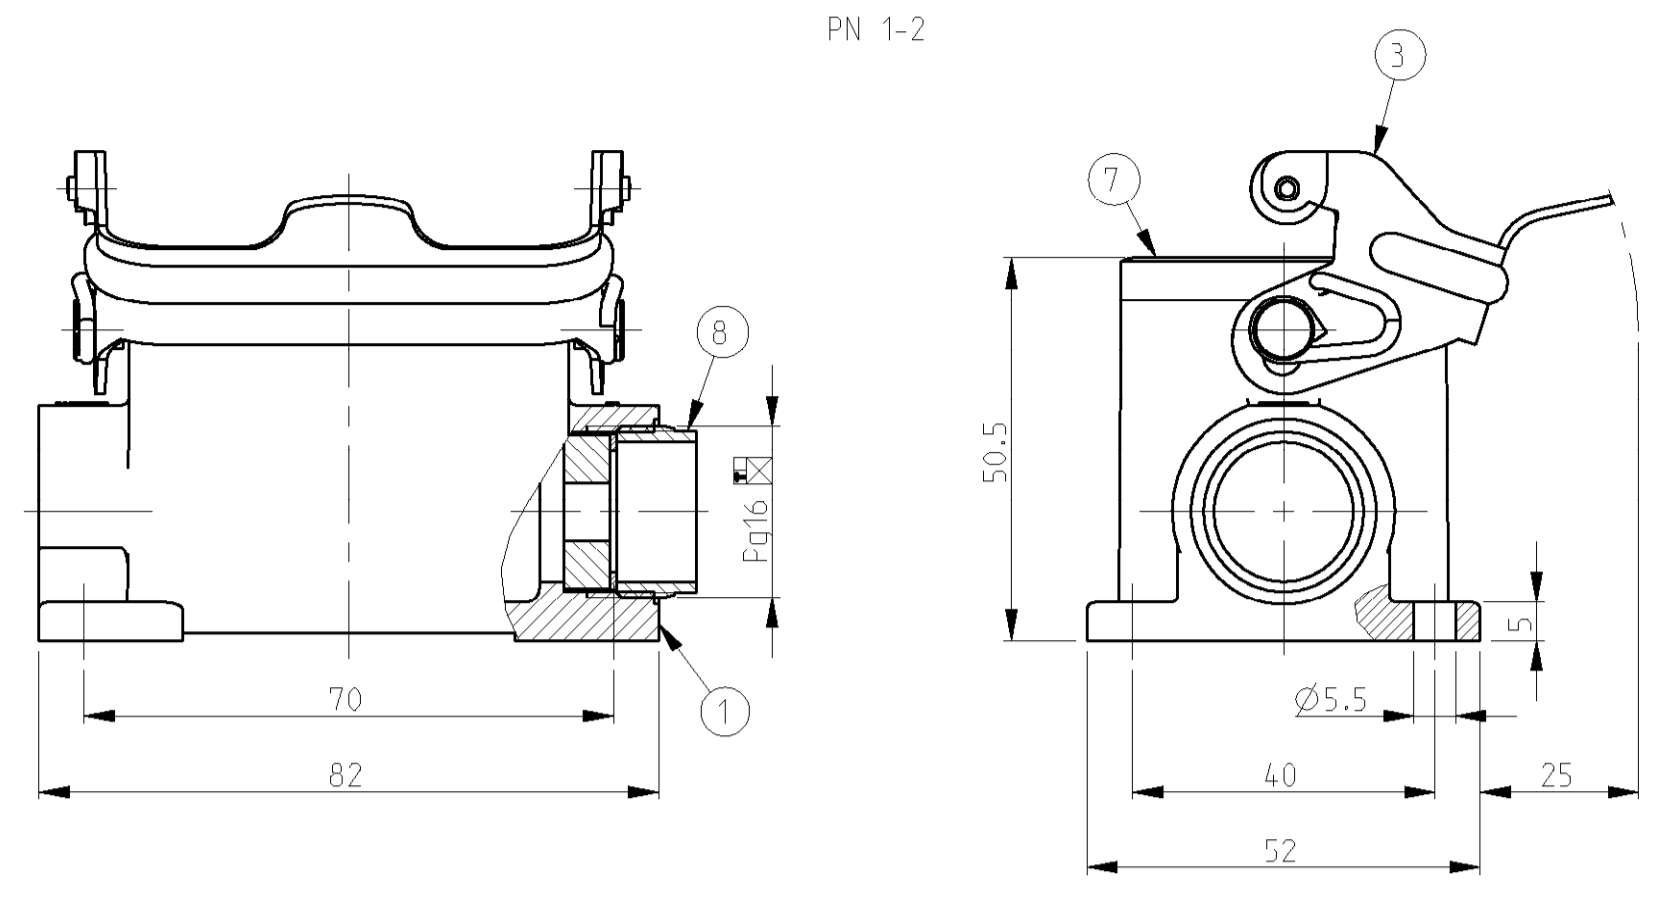

PN 1-2

PN 1-8

PN 2-2

PN 2-8

NOTES.

- 1 Material:Housing:Aluminium Diecasting Alloy
Seals:Neoprene
- 2 Surface:Varnish grey
-Aluminium Oxide +Varnish Black
- 4 Packaging
Quantity 5 Pieces in a box
- ⚠** OBSOLETE PARTS: OBSOLETE CIS STREAMLINING PER D.RENAUD/D.SINISI

QTY	DESCRIPTION	MATERIAL	SURFACE	COLOR	ITEM NO	REMARKS
1	Gland Fitting Pg16	Brass	Nickel plated		9	
1	Cable fitting Pg16	Brass	Nickel plated		8	
1	Profile seal	Neoprene		Black	7	
2	ZB-Clip bolt	Stainless steel			6	
2	ZB-Clip bolt	Steel	Zinc plated	Blue	5	
1	LB-Side clip finished product	Stainless steel			4	
1	LB-Side clip finished product	Steel	Zinc plated	Blue	3	
1	Surface mounted housing side entry HB6.1.16	Aluminium	Aluminium oxide	Black RAL 9005	2	
1	Surface mounted housing side entry HB6.1.16	Aluminium		Grey RAI 7001	1	
6-2 2 8 1-8 2 2 1-2	DESCRIPTION	MATERIAL	SURFACE	COLOR	ITEM NO	REMARKS
ORDERING TEXT						
HB-6.SG-LB.1.16						
HB-K.6.SG-LB.1.16						
HB-Z.6.SG-ZVGR.1.16						
HB-K/2.6.SG-ZVGR.1.16						
HB-6.SG-LB.1.16-S0						