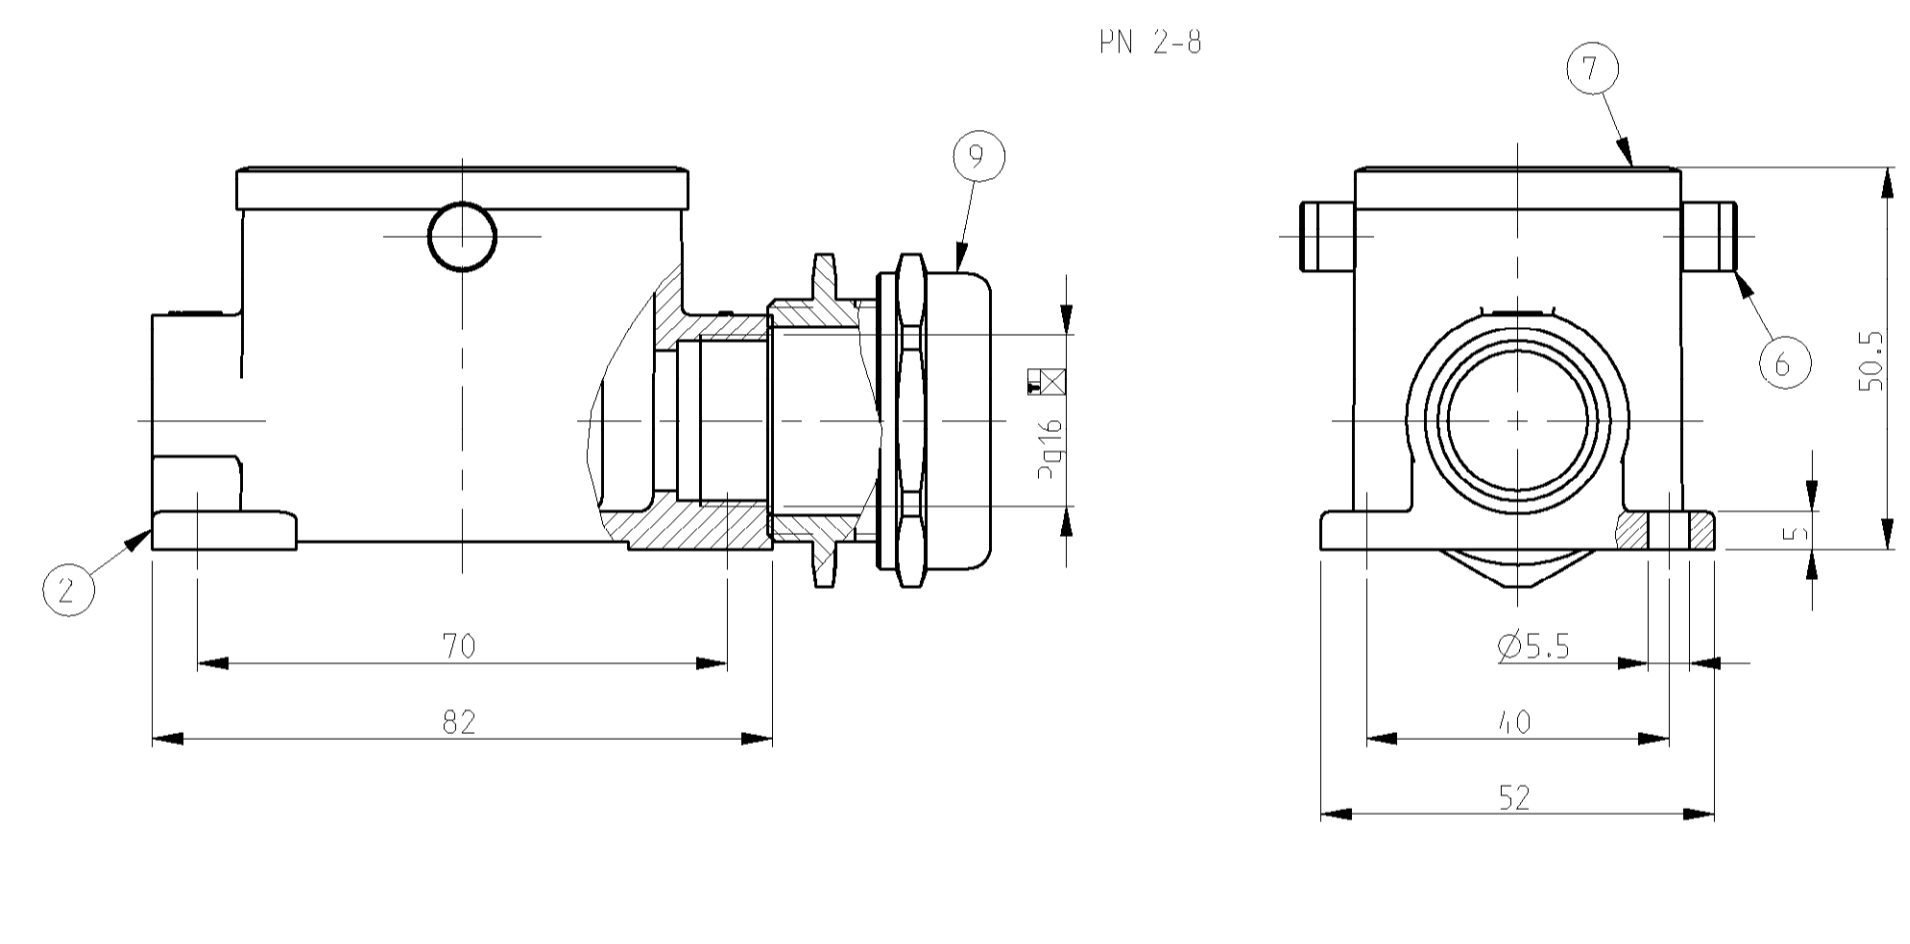

PN 1-2

PN 1-8

PN 2-2

PN 2-8

NOTES.

- 1 Material:Housing:Aluminium Diecasting Alloy
Seals:Neoprene
- 2 Surface:Varnish grey
-Aluminium Oxide +Varnish Black
- 4 Packaging
Quantity 5 Pieces in a box
- ⚠** OBSOLETE PARTS: OBSOLETE CIS STREAMLINING PER D.RENAUD/D.SINISI

QTY	DESCRIPTION	MATERIAL	SURFACE	COLOR	ITEM NO	REMARKS
1	Gland Fitting Pg16	Brass	Nickel plated		9	
1	Cable fitting Pg16	Brass	Nickel plated		8	
1	Profile seal	Neoprene		Black	7	
2	ZB-Clip bolt	Stainless steel			6	
2	ZB-Clip bolt	Steel	Zinc plated	Blue	5	
1	LB-Side clip finished product	Stainless steel			4	
1	LB-Side clip finished product	Steel	Zinc plated	Blue	3	
1	Surface mounted housing side entry HB6.1.16	Aluminium	Aluminium oxide	Black RAL 9005	2	
1	Surface mounted housing side entry HB6.1.16	Aluminium		Grey RAI 7001	1	
6-2 2 8 1-8 2 2 1-2	DESCRIPTION	MATERIAL	SURFACE	COLOR	ITEM NO	REMARKS
ORDERING TEXT						
HB-6.SG-LB.1.16						
HB-K.6.SG-LB.1.16						
HB-Z.6.SG-ZVGR.1.16						
HB-K/2.6.SG-ZVGR.1.16						
HB-6.SG-LB.1.16-S0						