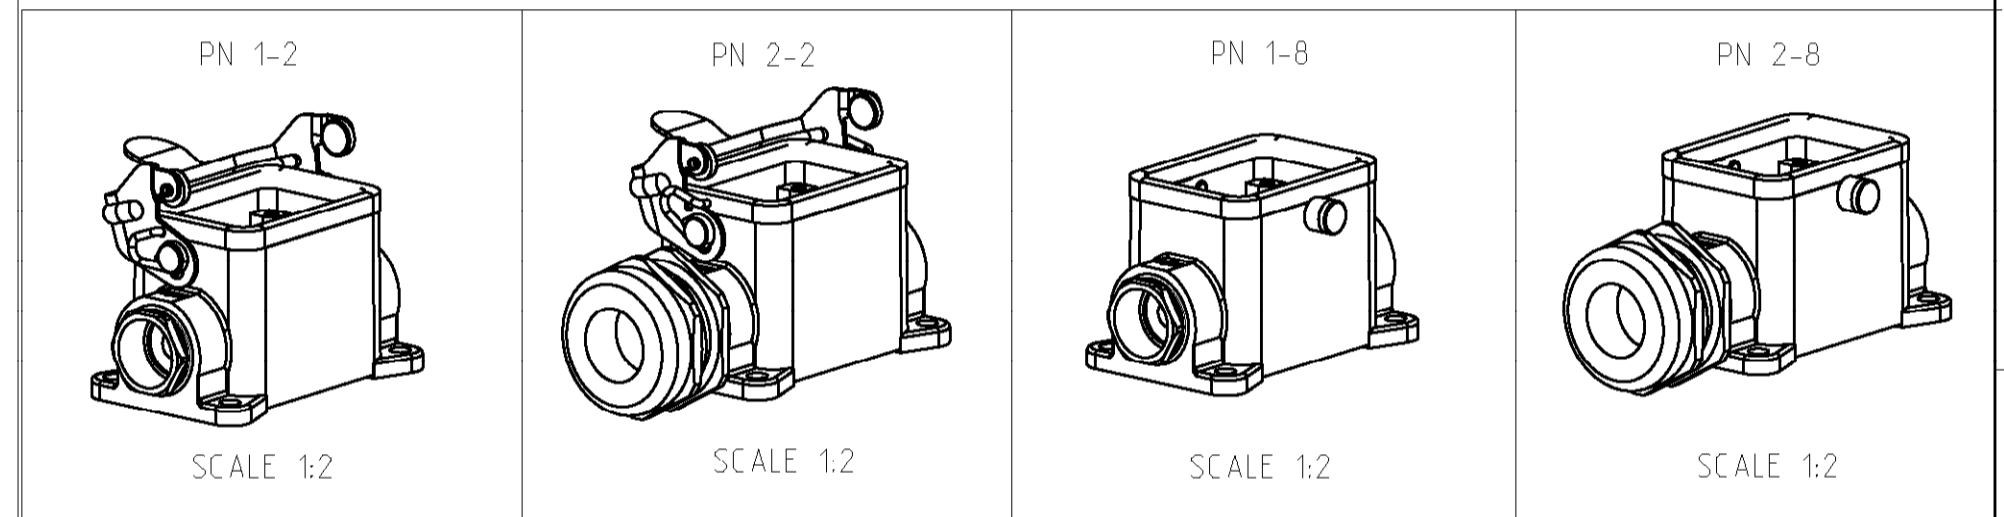

PN 1-2

PN 1-8

PN 2-2

PN 2-8

NOTES.

- 1 Material:Housing:Aluminium Diecasting Alloy
Seals:Neoprene
- 2 Surface:Varnish grey
-Aluminium Oxide +Varnish Black
- 4 Packaging
Quantity 5 Pieces in a box
- ⚠** OBSOLETE PARTS: OBSOLETE CIS STREAMLINING PER D.RENAUD/D.SINISI

QTY	DESCRIPTION	MATERIAL	SURFACE	COLOR	ITEM NO	REMARKS
1	Gland Fitting Pg16	Brass	Nickel plated		9	
1	Cable fitting Pg16	Brass	Nickel plated		8	
1	Profile seal	Neoprene		Black	7	
2	ZB-Clip bolt	Stainless steel			6	
2	ZB-Clip bolt	Steel	Zinc plated	Blue	5	
1	LB-Side clip finished product	Stainless steel			4	
1	LB-Side clip finished product	Steel	Zinc plated	Blue	3	
1	Surface mounted housing side entry HB6.1.16	Aluminium	Aluminium oxide	Black RAL 9005	2	
1	Surface mounted housing side entry HB6.1.16	Aluminium		Grey RAI 7001	1	
6-2 2 8 1-8 2 2 1-2	DESCRIPTION	MATERIAL	SURFACE	COLOR	ITEM NO	REMARKS
ORDERING TEXT						
HB-6.SG-LB.1.16						
HB-K.6.SG-LB.1.16						
HB-Z.6.SG-ZVGR.1.16						
HB-K/2.6.SG-ZVGR.1.16						
HB-6.SG-LB.1.16-S0						