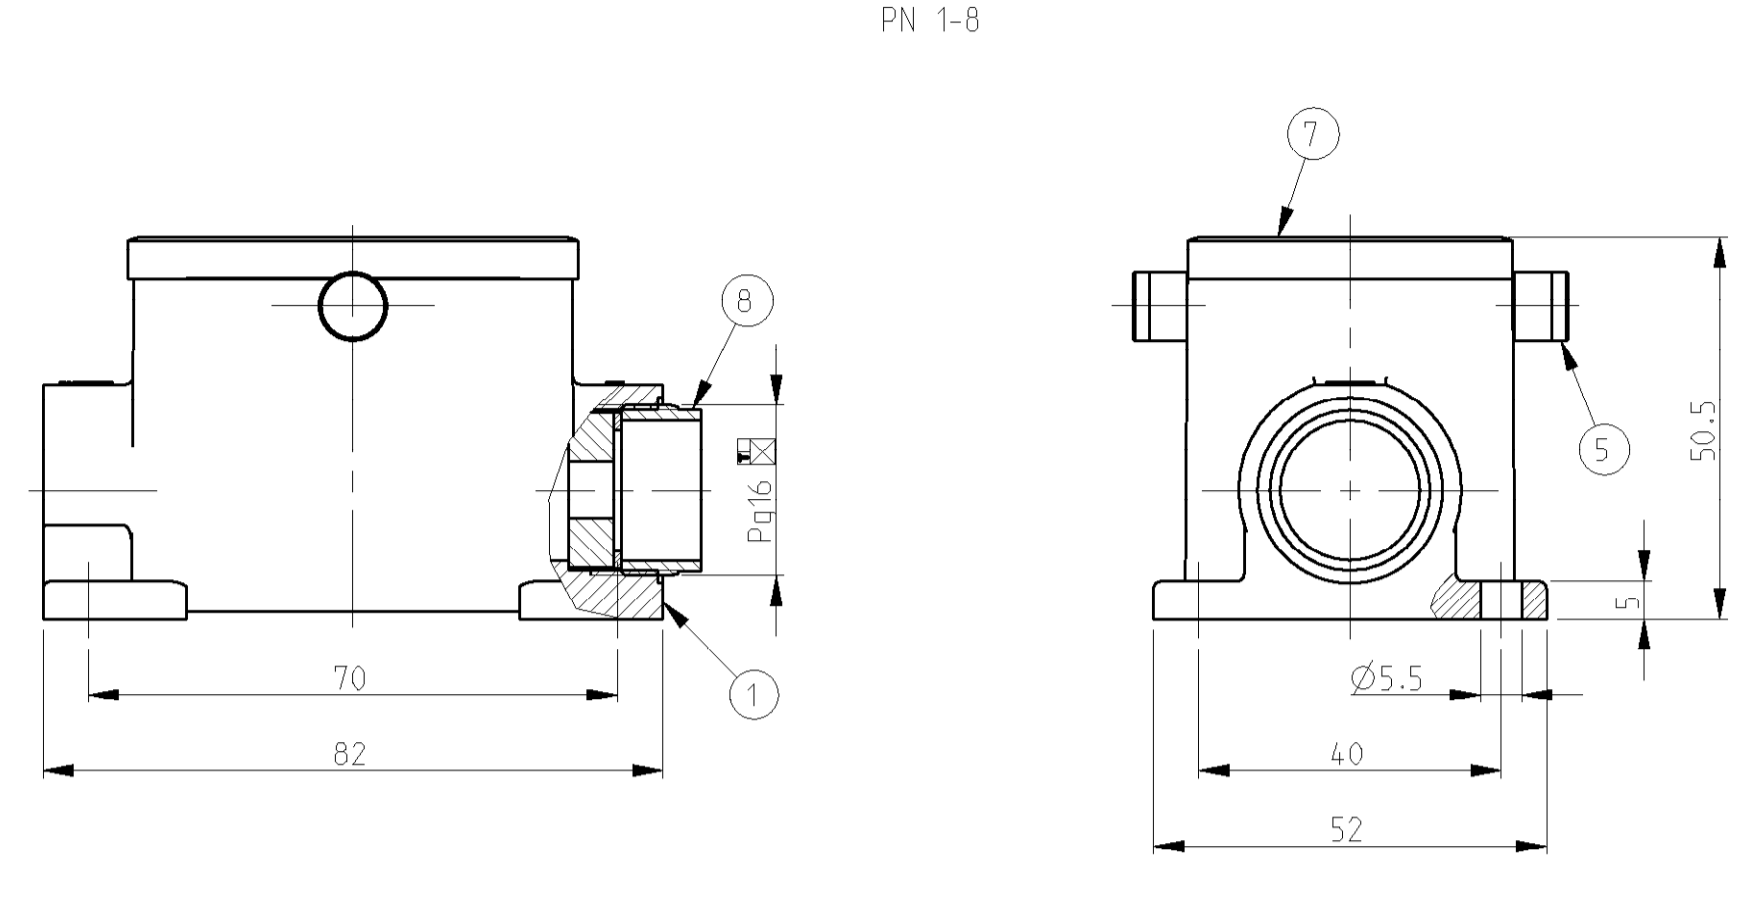

PN 1-2

PN 1-8

PN 2-2

PN 2-8

NOTES.

- 1 Material:Housing:Aluminium Diecasting Alloy
Seals:Neoprene
- 2 Surface:Varnish grey
-Aluminium Oxide +Varnish Black
- 4 Packaging
Quantity 5 Pieces in a box
- ⚠** OBSOLETE PARTS: OBSOLETE CIS STREAMLINING PER D.RENAUD/D.SINISI

QTY	DESCRIPTION	MATERIAL	SURFACE	COLOR	ITEM NO	REMARKS
1	Gland Fitting Pg16	Brass	Nickel plated		9	
1	Cable fitting Pg16	Brass	Nickel plated		8	
1	Profile seal	Neoprene		Black	7	
2	ZB-Clip bolt	Stainless steel			6	
2	ZB-Clip bolt	Steel	Zinc plated	Blue	5	
1	LB-Side clip finished product	Stainless steel			4	
1	LB-Side clip finished product	Steel	Zinc plated	Blue	3	
1	Surface mounted housing side entry HB6.1.16	Aluminium	Aluminium oxide	Black RAL 9005	2	
1	Surface mounted housing side entry HB6.1.16	Aluminium		Grey RAI 7001	1	
6-2 2 8 1-8 2 2 1-2	DESCRIPTION	MATERIAL	SURFACE	COLOR	ITEM NO	REMARKS
ORDERING TEXT						
HB-6.SG-LB.1.16						
HB-K.6.SG-LB.1.16						
HB-Z.6.SG-ZVGR.1.16						
HB-K/2.6.SG-ZVGR.1.16						
HB-6.SG-LB.1.16-S0						