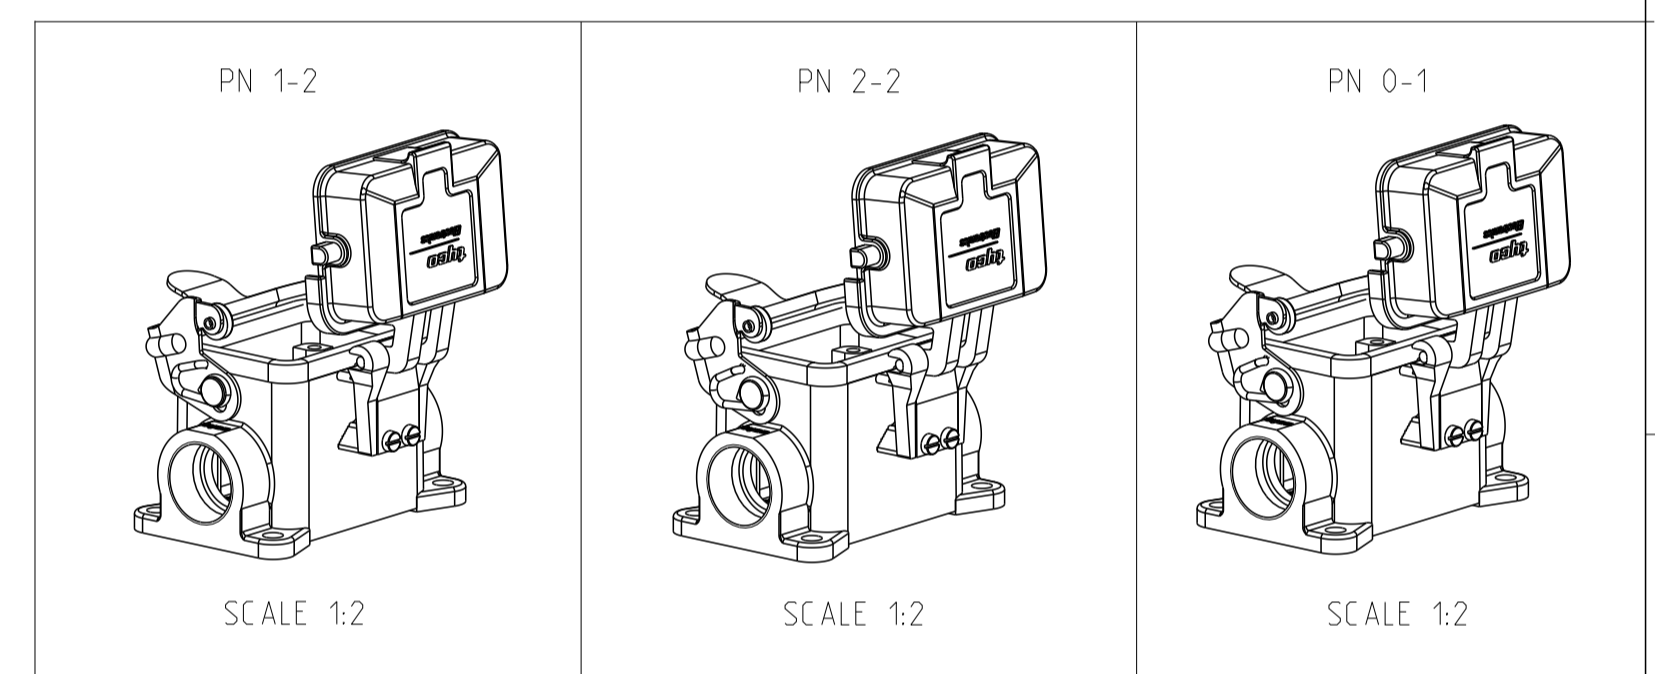

PN 1-2

PN 2-2

PN 0-1

REVISIONS				
P.	LTM	DESCRIPTION	DATE	DWN APVD
A3		Released as per ECR-08-018916	29.July.2008	SP TS
A4		REVISED PER ECR-17-013084	12.JAN2018	SRG MKO

NOTES.

- 1 Material:Housing:Aluminium Diecasting Alloy
Seals:Neoprene
- 2 Surface:Varnish grey
-Aluminium Oxide +Varnish Black
-Aluminium Oxide +Varnish Aluminium color
-Grey
- 3 Varnish on the inside not necessary
- 4 Packaging
Quantity 5 Pieces in a box

QTY	DESCRIPTION	MATERIAL	SURFACE	COLOR	ITEM NO	REMARKS
1	Cover finished product HB6	Aluminium	Hard coat	Aluminium-colored	9	
1	Cover finished product HB6	Aluminium	Hard coat	Black RAL 9005	8	
1	Cover finished product HB6	Aluminium		Grey RAL 7001	7	
1	Profile seal	Neoprene		Black	6	
1	Side clip finished product	Stainless steel	Blank		5	
1	Side clip finished product	Steel	Zinc plated	Blue	4	
1	Surface mounted housing side entry HB6	Aluminium	Hard coat	Aluminium-colored	3	
1	Surface mounted housing side entry HB6	Aluminium	Hard coat	Black RAL 9005	2	
1	Surface mounted housing side entry HB6	Aluminium		Grey RAL 7001	1	

PRODUCT SPEC: 108-74009
 APPLICATION SPEC: 116-74001

SIZE: A1 CAGE CODE: 00779 DRAWING NO: 1102253

MATERIAL: - FINISH: - WEIGHT: -

CUSTOMER DRAWING SCALE: 1:1 SHEET: 1 OF 1 REV: A4

X-ON Electronics

Largest Supplier of Electrical and Electronic Components