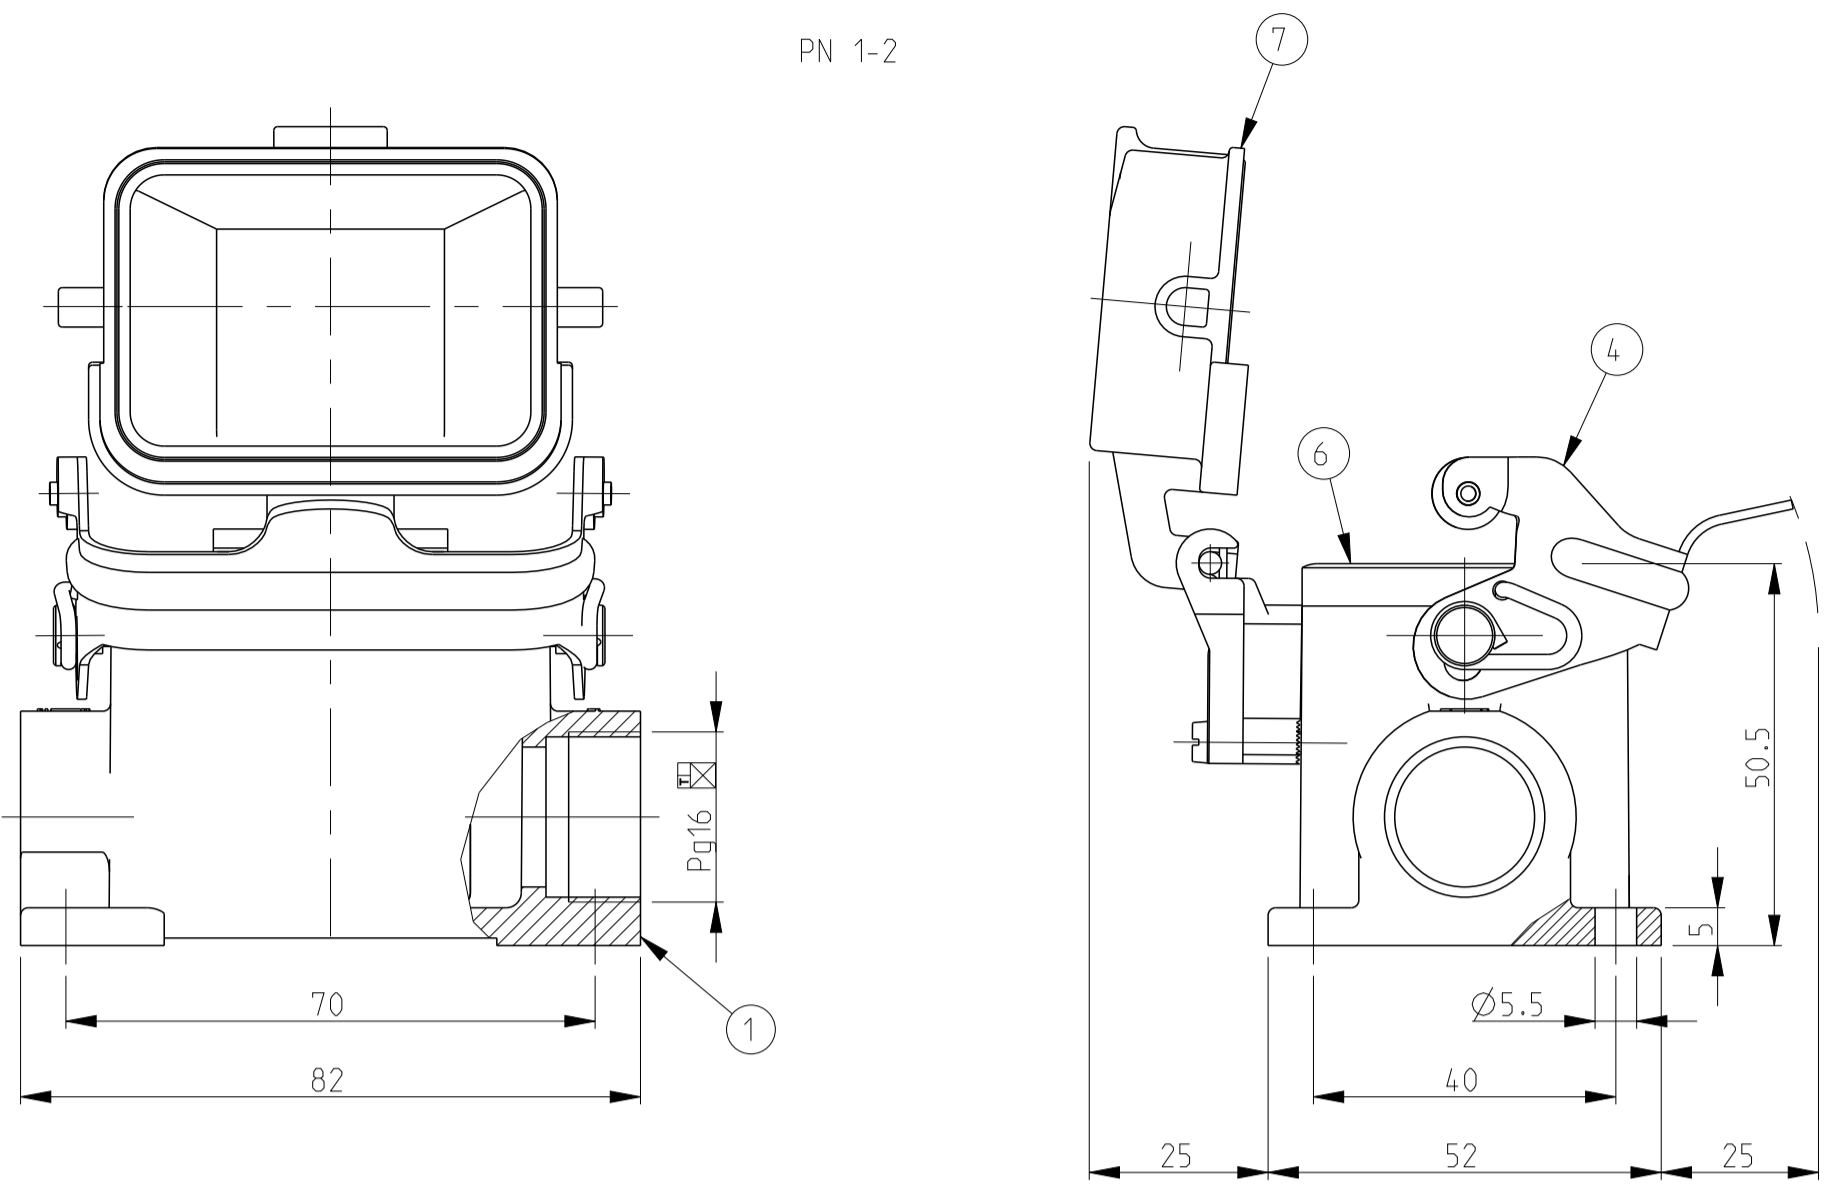

PN 1-2

PN 2-2

PN 0-1

REVISIONS				
P.	LTM	DESCRIPTION	DATE	DWN APVD
A3		Released as per ECR-08-018916	29.July.2008	SP TS
A4		REVISED PER ECR-17-013084	12.JAN2018	SRG MKO

NOTES.

- 1 Material:Housing:Aluminium Diecasting Alloy
Seals:Neoprene
- 2 Surface:Varnish grey
-Aluminium Oxide +Varnish Black
-Aluminium Oxide +Varnish Aluminium color
-Grey
- 3 Varnish on the inside not necessary
- 4 Packaging
Quantity 5 Pieces in a box

QTY	DESCRIPTION	MATERIAL	SURFACE	COLOR	ITEM NO	REMARKS
1	Cover finished product HB6	Aluminium	Hard coat	Aluminium-colored	9	
1	Cover finished product HB6	Aluminium	Hard coat	Black RAL 9005	8	
1	Cover finished product HB6	Aluminium		Grey RAL 7001	7	
1	Profile seal	Neoprene		Black	6	
1	Side clip finished product	Stainless steel	Blank		5	
1	Side clip finished product	Steel	Zinc plated	Blue	4	
1	Surface mounted housing side entry HB6	Aluminium	Hard coat	Aluminium-colored	3	
1	Surface mounted housing side entry HB6	Aluminium	Hard coat	Black RAL 9005	2	
1	Surface mounted housing side entry HB6	Aluminium		Grey RAL 7001	1	

ORDERING TEXT
 HB-6.SGD-LB.1.16-Z
 HB-K-6.SGD-LB.1.16-Z
 HB-K-6.SGD-LB.1.16-Z

THIS DRAWING IS A CONTROLLED DOCUMENT. DWN: Schneider 28.05.02
 CHK: Schweiiger 28.05.02

TE Connectivity

NAME: Surface mounted housing side entry HB.6.SGD-LB.1.16

PRODUCT SPEC: 108-74009
 APPLICATION SPEC: 116-74001

SIZE: A1 CAGE CODE: 00779 DRAWING NO: 1102253

MATERIAL: - FINISH: - WEIGHT: -

CUSTOMER DRAWING SCALE: 1:1 SHEET: 1 OF 1 REV: A4

X-ON Electronics

Largest Supplier of Electrical and Electronic Components