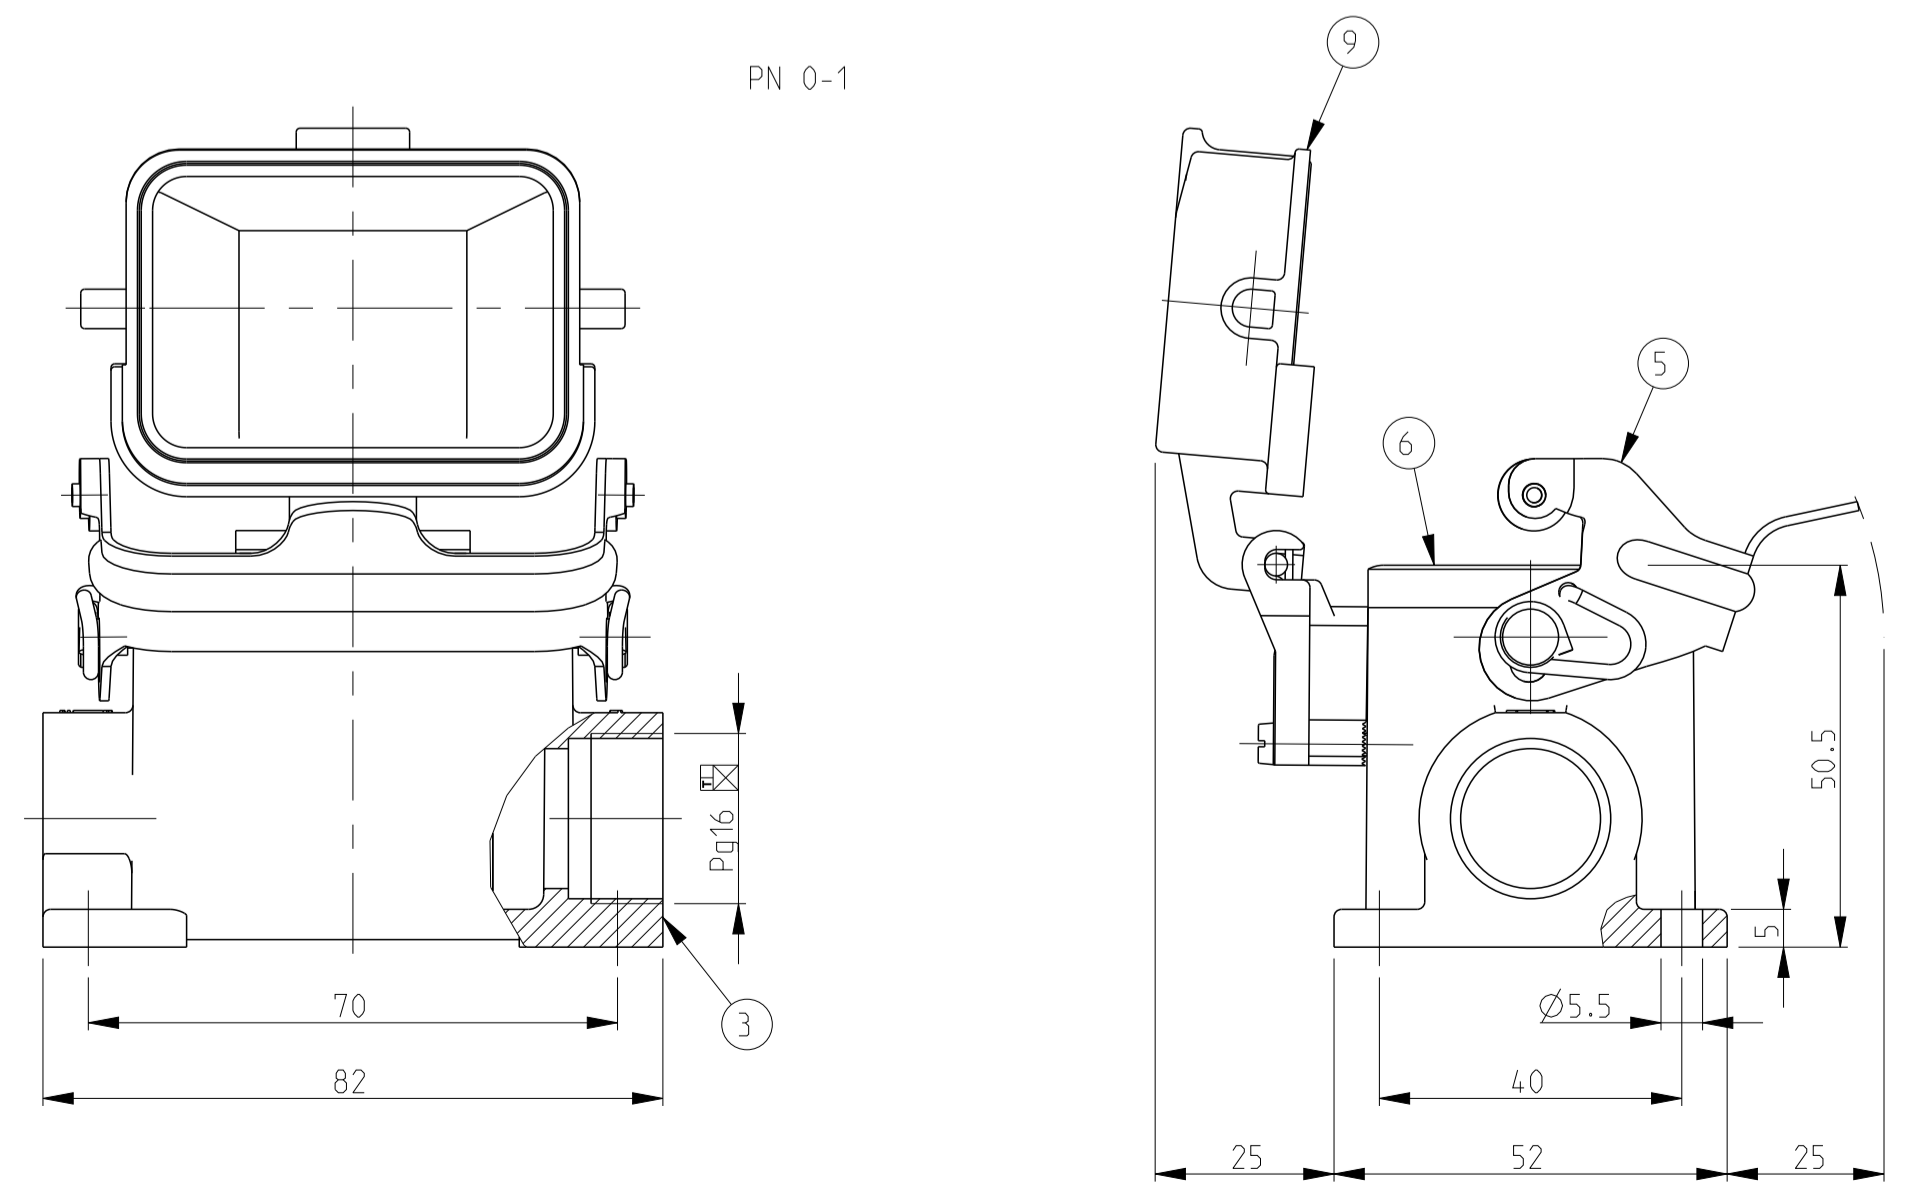

PN 1-2

PN 2-2

PN 0-1

REVISIONS				
P.	LTM	DESCRIPTION	DATE	DWN APVD
A3		Released as per ECR-08-018916	29.July.2008	SP TS
A4		REVISED PER ECR-17-013084	12.JAN2018	SRG MKO

NOTES.

- 1 Material:Housing:Aluminium Diecasting Alloy
Seals:Neoprene
- 2 Surface:Varnish grey
-Aluminium Oxide +Varnish Black
-Aluminium Oxide +Varnish Aluminium color
-Grey
- 3 Varnish on the inside not necessary
- 4 Packaging
Quantity 5 Pieces in a box

QTY	DESCRIPTION	MATERIAL	SURFACE	COLOR	ITEM NO	REMARKS
1	Cover finished product HB6	Aluminium	Hard coat	Aluminium-colored	9	
1	Cover finished product HB6	Aluminium	Hard coat	Black RAL 9005	8	
1	Cover finished product HB6	Aluminium		Grey RAL 7001	7	
1	Profile seal	Neoprene		Black	6	
1	Side clip finished product	Stainless steel	Blank		5	
1	Side clip finished product	Steel	Zinc plated	Blue	4	
1	Surface mounted housing side entry HB6	Aluminium	Hard coat	Aluminium-colored	3	
1	Surface mounted housing side entry HB6	Aluminium	Hard coat	Black RAL 9005	2	
1	Surface mounted housing side entry HB6	Aluminium		Grey RAL 7001	1	

ORDERING TEXT
 HB-6.SGD-LB.1.16-Z
 HB-K-6.SGD-LB.1.16-Z
 HB-K-6.SGD-LB.1.16-Z

THIS DRAWING IS A CONTROLLED DOCUMENT. DWN: Schneider 28.05.02
 CHK: Schweiiger 28.05.02

TE Connectivity

NAME: Surface mounted housing side entry HB.6.SGD-LB.1.16

PRODUCT SPEC: 108-74009
 APPLICATION SPEC: 116-74001

SIZE: A1 CAGE CODE: 00779 DRAWING NO: 1102253

MATERIAL: - FINISH: - WEIGHT: -

CUSTOMER DRAWING SCALE: 1:1 SHEET: 1 OF 1 REV: A4

X-ON Electronics

Largest Supplier of Electrical and Electronic Components