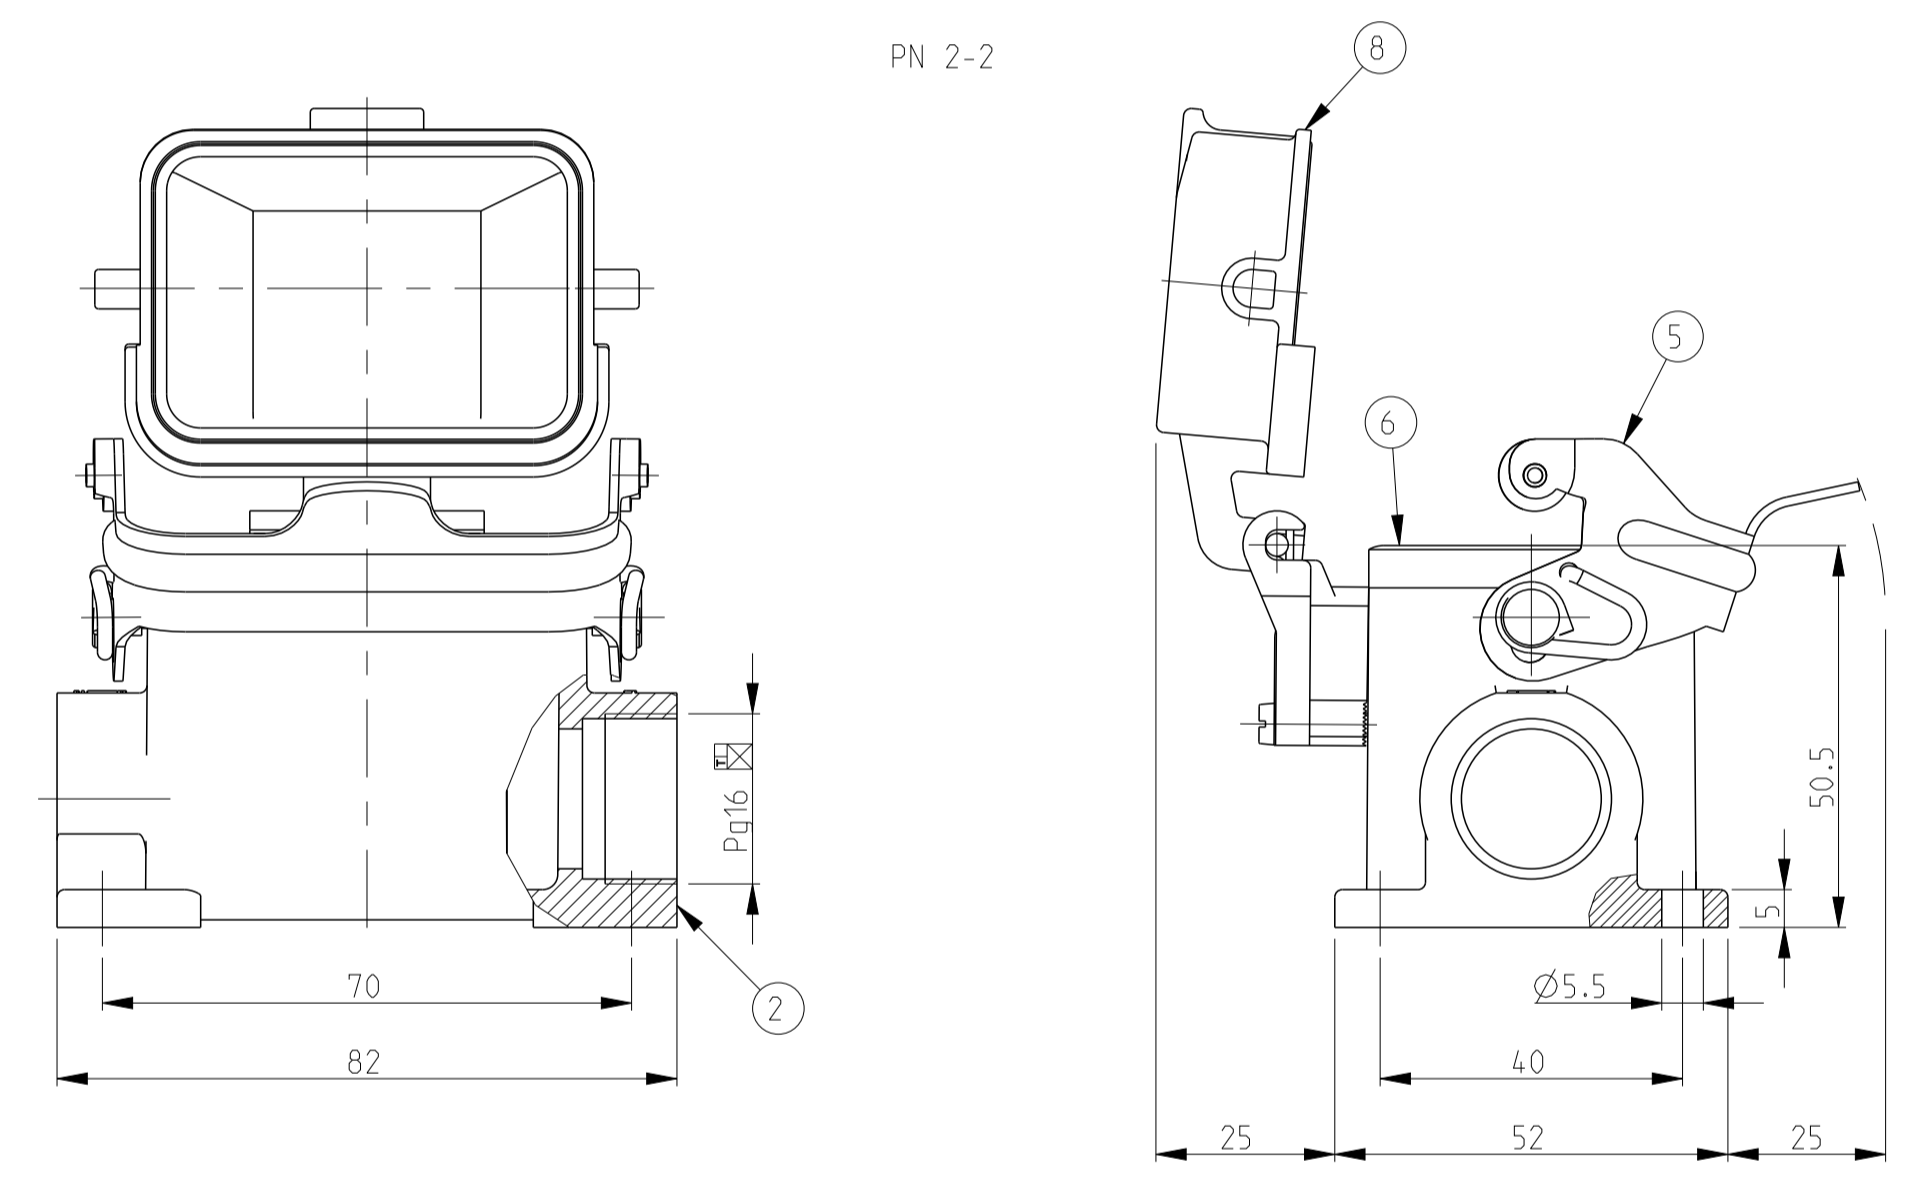

PN 1-2

PN 2-2

PN 0-1

REVISIONS				
P.	LTM	DESCRIPTION	DATE	DWN APVD
A3		Released as per ECR-08-018916	29.July.2008	SP TS
A4		REVISED PER ECR-17-013084	12.JAN2018	SRG MKO

NOTES.

- 1 Material:Housing:Aluminium Diecasting Alloy
Seals:Neoprene
- 2 Surface:Varnish grey
-Aluminium Oxide +Varnish Black
-Aluminium Oxide +Varnish Aluminium color
-Grey
- 3 Varnish on the inside not necessary
- 4 Packaging
Quantity 5 Pieces in a box

QTY	DESCRIPTION	MATERIAL	SURFACE	COLOR	ITEM NO	REMARKS
1	Cover finished product HB6	Aluminium	Hard coat	Aluminium-colored	9	
1	Cover finished product HB6	Aluminium	Hard coat	Black RAL 9005	8	
1	Cover finished product HB6	Aluminium		Grey RAL 7001	7	
1	Profile seal	Neoprene		Black	6	
1	Side clip finished product	Stainless steel	Blank		5	
1	Side clip finished product	Steel	Zinc plated	Blue	4	
1	Surface mounted housing side entry HB6	Aluminium	Hard coat	Aluminium-colored	3	
1	Surface mounted housing side entry HB6	Aluminium	Hard coat	Black RAL 9005	2	
1	Surface mounted housing side entry HB6	Aluminium		Grey RAL 7001	1	

ORDERING TEXT
 HB-6.SGD-LB.1.16-Z
 HB-K-6.SGD-LB.1.16-Z
 HB-K-6.SGD-LB.1.16-Z

THIS DRAWING IS A CONTROLLED DOCUMENT. DWN: Schneider 28.05.02
 CHK: Schweiiger 28.05.02

TE Connectivity

NAME: Surface mounted housing side entry HB.6.SGD-LB.1.16

PRODUCT SPEC: 108-74009
 APPLICATION SPEC: 116-74001

SIZE: A1 CAGE CODE: 00779 DRAWING NO: 1102253

MATERIAL: - FINISH: - WEIGHT: -

CUSTOMER DRAWING SCALE: 1:1 SHEET: 1 OF 1 REV: A4

X-ON Electronics

Largest Supplier of Electrical and Electronic Components