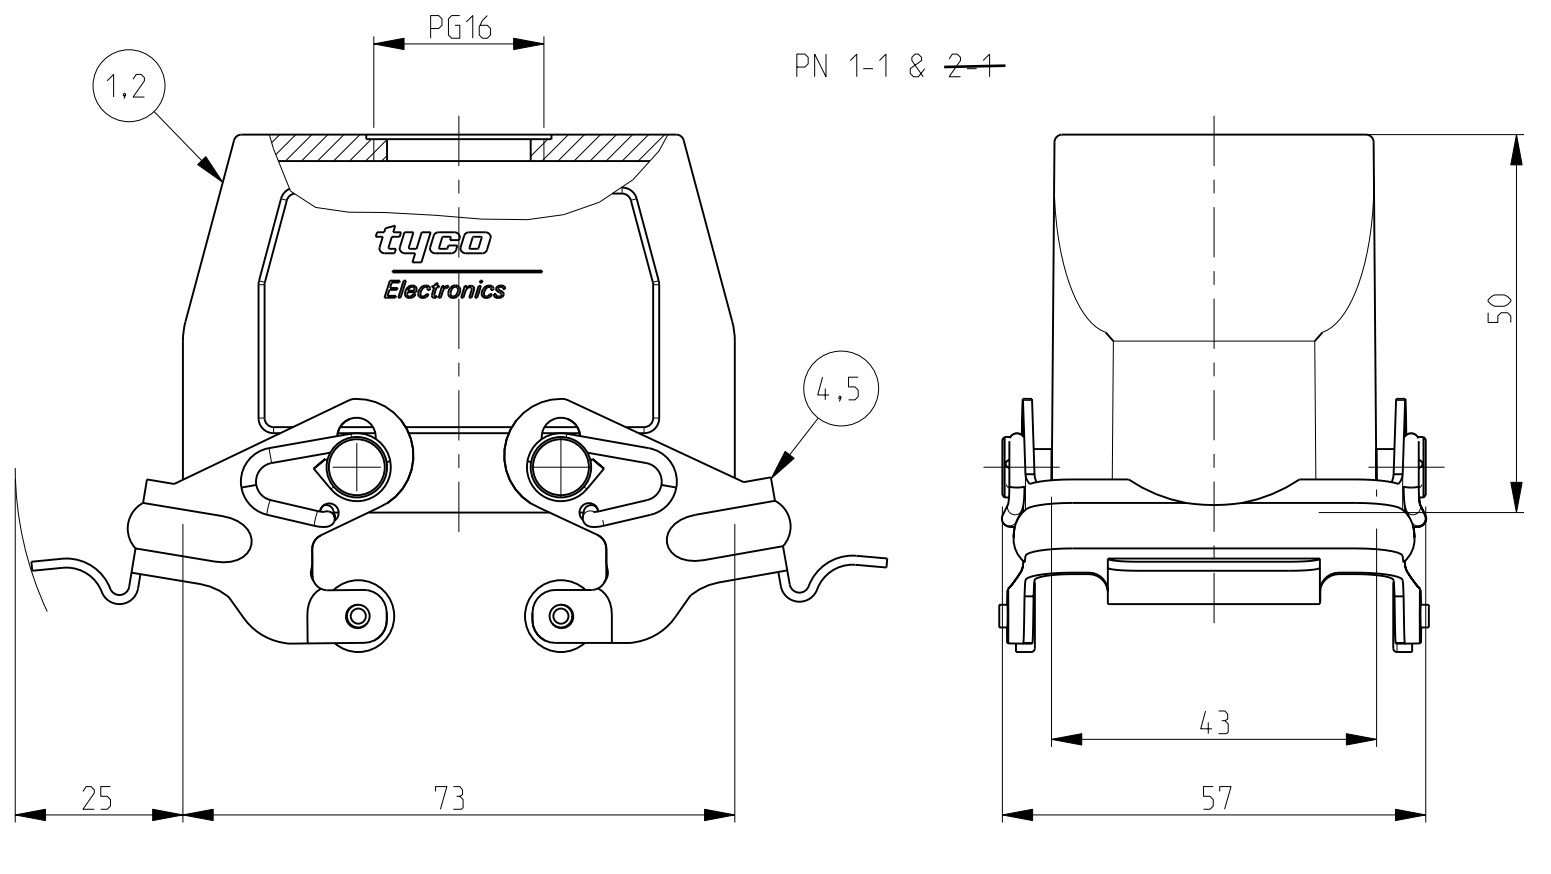

QTY	DESCRIPTION	MATERIAL	SURFACE	COLOR	ITEM NO	NOTES
1	HB Hood	Aluminium		Grey	9	
1	HB-K Hood	Aluminium	Aluminium oxide	Black	8	
2	LB-Clip bolt	Stainless steel	Blank		7	
2	LB-Clip bolt	Steel	Zinc plated	Blue	6	
2	VS-Locking clip	Stainless steel	Blank		5	
2	VS-Locking clip	Steel	Zinc plated	Blue	4	
4	VS-Clip bolt	Stainless steel	Blank		3	
1	HB-K Hood	Aluminium	Aluminium oxide	Black	2	
1	HB Hood	Aluminium		Grey	1	

THIS DRAWING IS A CONTROLLED DOCUMENT FOR TYCO ELECTRONICS CORPORATION IT IS SUBJECT TO CHANGE AND THE CONTROLLING ENGINEERING ORGANIZATION SHOULD BE CONTACTED FOR THE LATEST REVISION.

DWN Schneider 19.05.2001
CHK Schweiger 19.05.2001
APVD -
PRODUCT SPEC -
APPLICATION SPEC -
WEIGHT -
CUSTOMER DRAWING

TE Connectivity
NAME Hood HB.10
SIZE A2 CAGE CODE 00779 DRAWING NO C-1102267 RESTRICTED TO -
SCALE 1:1 SHEET 1 OF 1 REV A8

DIMENSIONS: mm
TOLERANCES UNLESS OTHERWISE SPECIFIED:
0 PLC
1 PLC
2 PLC
3 PLC
4 PLC
ANGLES
FINISH

1102267

A