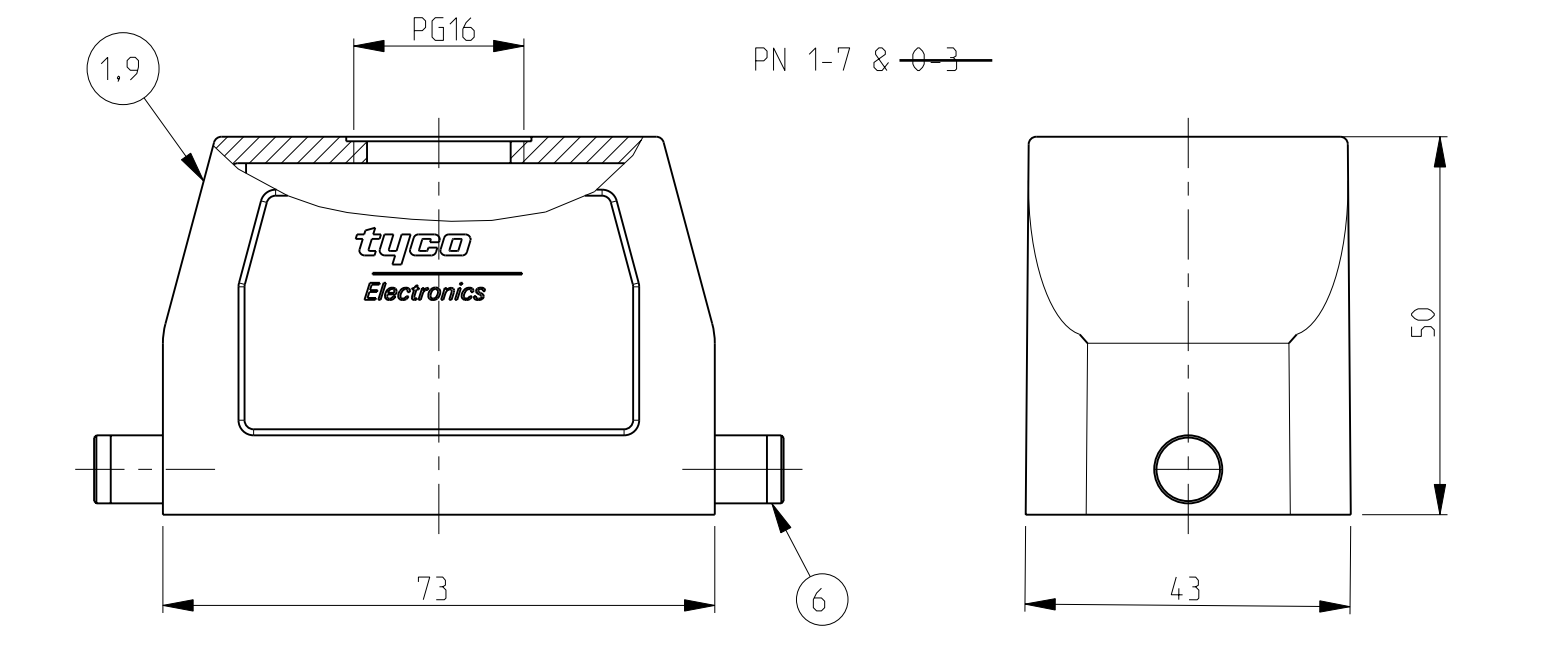

QTY	DESCRIPTION	MATERIAL	SURFACE	COLOR	ITEM NO	NOTES
1	HB Hood	Aluminium		Grey	9	
1	HB-K Hood	Aluminium	Aluminium oxide	Black	8	
2	LB-Clip bolt	Stainless steel	Blank		7	
2	LB-Clip bolt	Steel	Zinc plated	Blue	6	
2	VS-Locking clip	Stainless steel	Blank		5	
2	VS-Locking clip	Steel	Zinc plated	Blue	4	
4	VS-Clip bolt	Stainless steel	Blank		3	
1	HB-K Hood	Aluminium	Aluminium oxide	Black	2	
1	HB Hood	Aluminium		Grey	1	

THIS DRAWING IS A CONTROLLED DOCUMENT FOR TYCO ELECTRONICS CORPORATION IT IS SUBJECT TO CHANGE AND THE CONTROLLING ENGINEERING ORGANIZATION SHOULD BE CONTACTED FOR THE LATEST REVISION.

DWN Schneider 19.05.2001
CHK Schweiger 19.05.2001
APVD -
PRODUCT SPEC -
APPLICATION SPEC -
WEIGHT -
CUSTOMER DRAWING

TE Connectivity
NAME Hood HB.10
SIZE A2 CAGE CODE 00779 DRAWING NO C-1102267 RESTRICTED TO -
SCALE 1:1 SHEET 1 OF 1 REV A8

DIMENSIONS: mm
TOLERANCES UNLESS OTHERWISE SPECIFIED:
0 PLC
1 PLC
2 PLC
3 PLC
4 PLC
ANGLES
FINISH

1102267

A