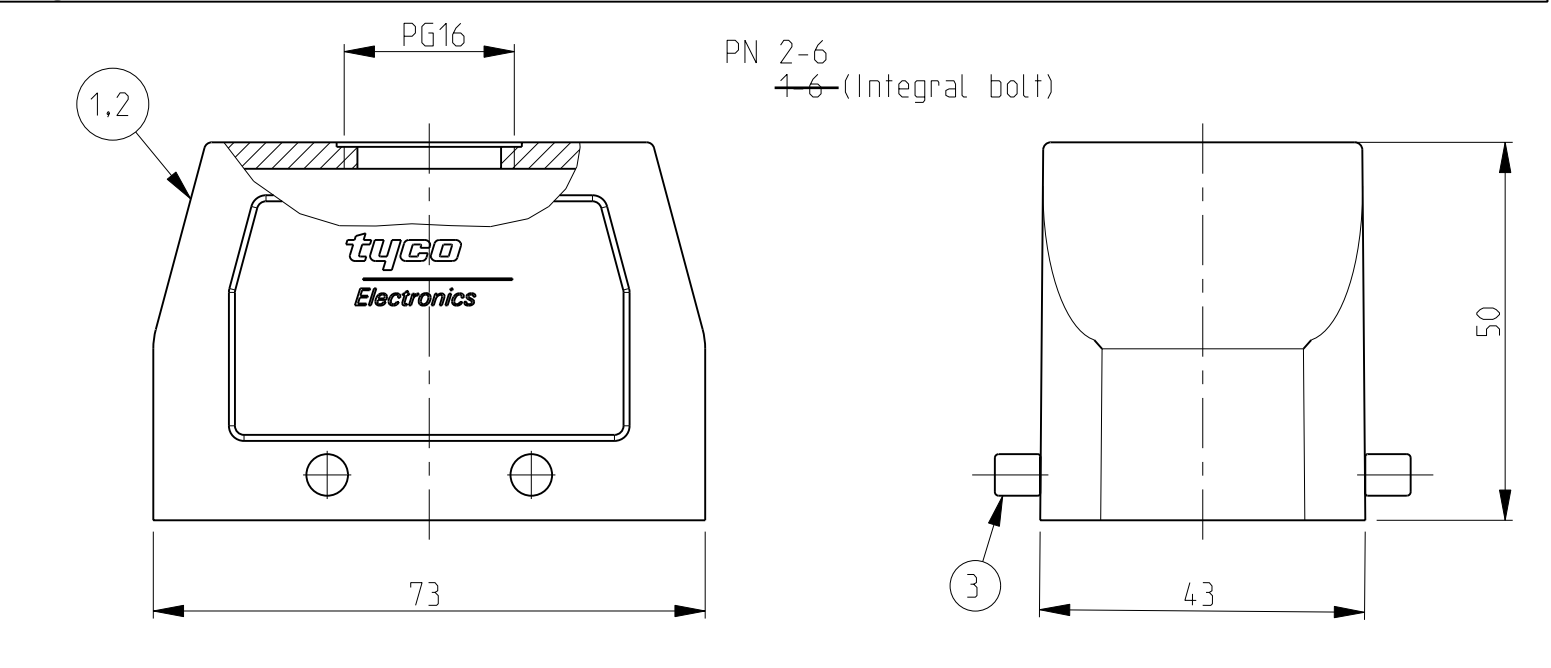

THIS DRAWING IS UNPUBLISHED. RELEASED FOR PUBLICATION .1997
© COPYRIGHT 1997 BY TYCO ELECTRONICS CORPORATION. ALL RIGHTS RESERVED.

REVISIONS					
P	LTR	DESCRIPTION	DATE	DWN	APVD
A8	ECR-17-013084		29MAR18	SG	MKO

1. NOTES.
2. 1 Material:Housing:Aluminium Diecasting Alloy
   - 2 Surface-Powder Varnish Grey -Aluminium Oxide + Varnish Black
   - 3 Varnish on the inside not necessary
   - 4 Packaging Quantity 5 Pieces in a box
   - 5 Packaging Quantity 50 Pieces in a kanban box