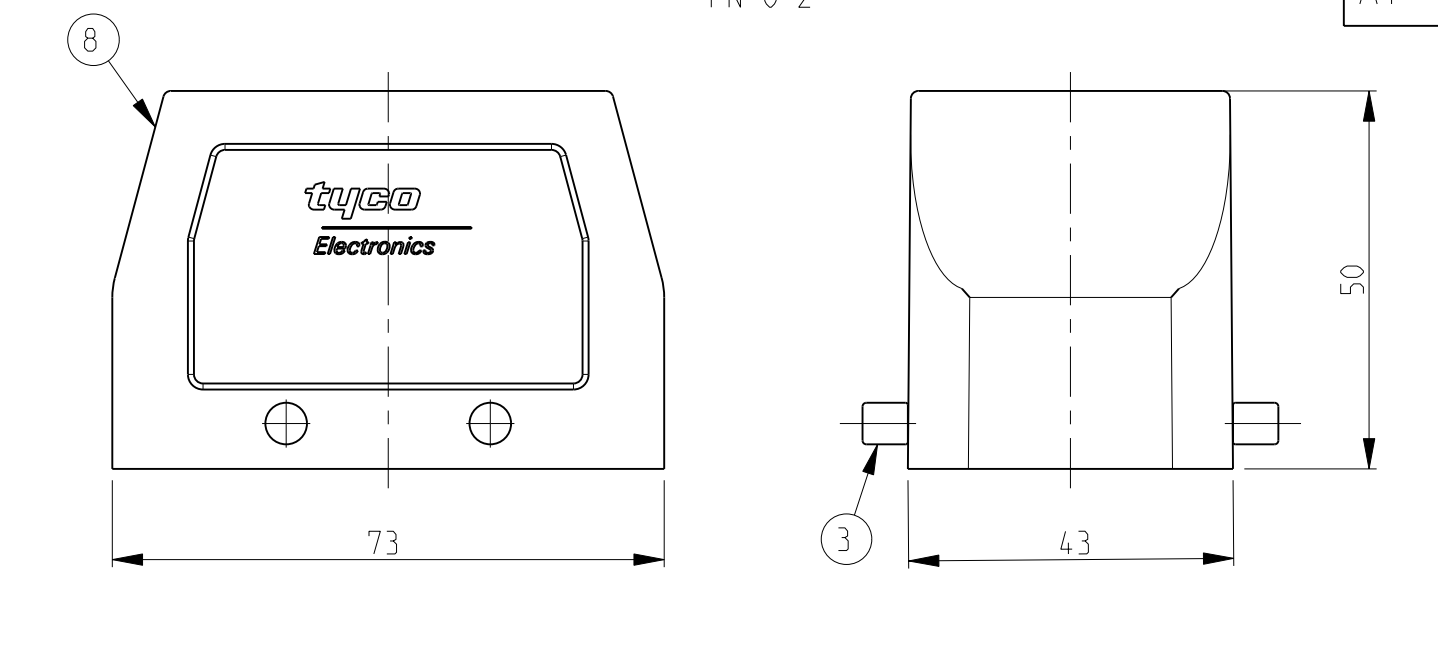

THIS DRAWING IS UNPUBLISHED. RELEASED FOR PUBLICATION .1997
© COPYRIGHT 1997 BY TYCO ELECTRONICS CORPORATION. ALL RIGHTS RESERVED.

REVISIONS					
P	LTR	DESCRIPTION	DATE	DWN	APVD
A8	ECR-17-013084		29MAR18	SG	MKO

1. NOTES.
2. 1 Material:Housing:Aluminium Diecasting Alloy
   - 2 Surface-Powder Varnish Grey -Aluminium Oxide + Varnish Black
   - 3 Varnish on the inside not necessary
   - 4 Packaging Quantity 5 Pieces in a box
   - 5 Packaging Quantity 50 Pieces in a kanban box