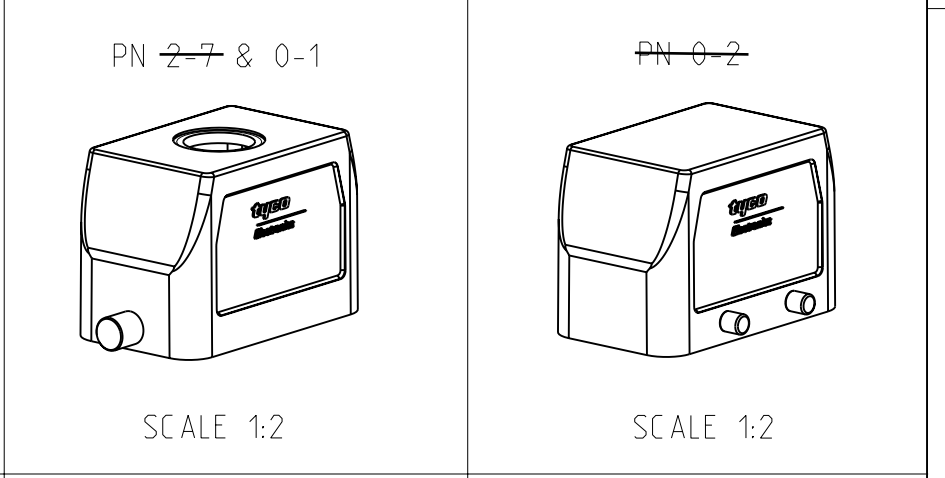

- NOTES.
- 1 Material:Housing:Aluminium Diecasting Alloy
  - 2 Surface-Powder Varnish Grey -Aluminium Oxide + Varnish Black
  - 3 Varnish on the inside not necessary
  - 4 Packaging Quantity 5 Pieces in a box
  - 5 Packaging Quantity 50 Pieces in a kanban box