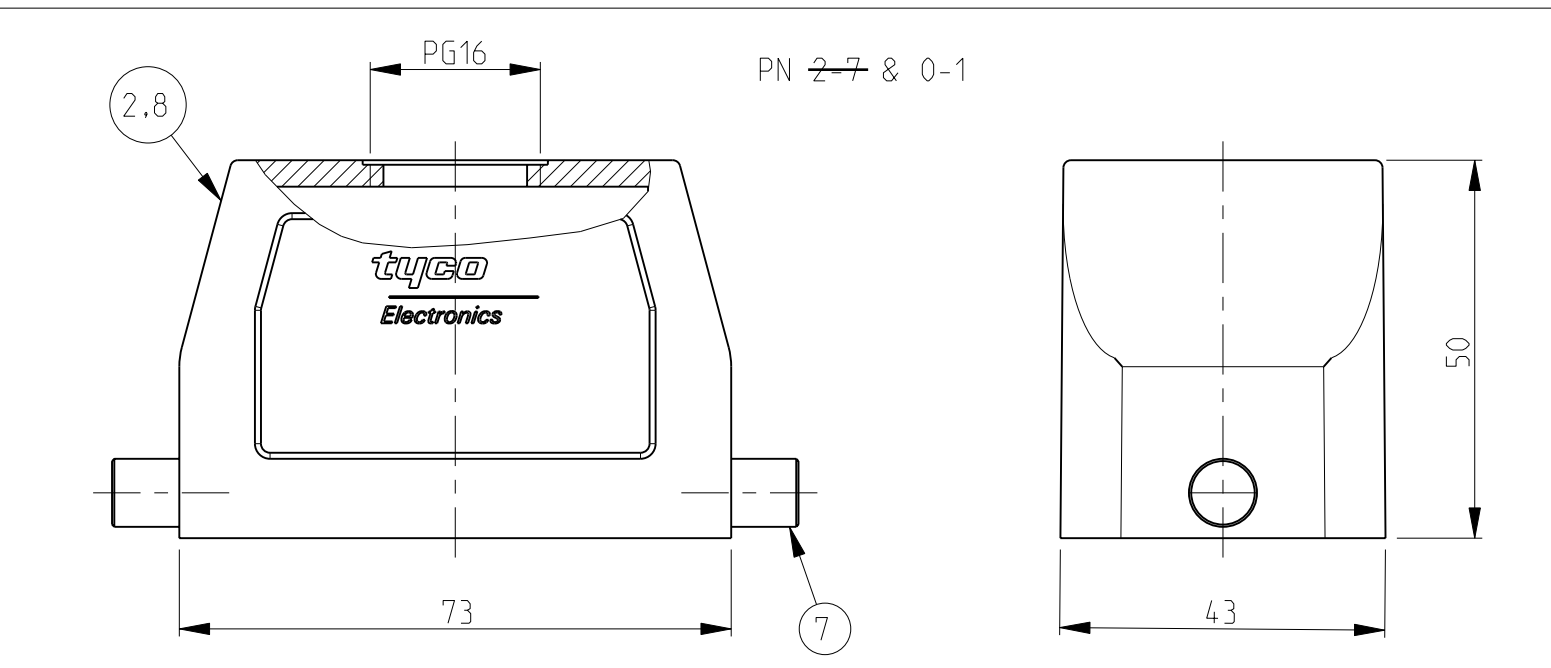

QTY	DESCRIPTION	MATERIAL	SURFACE	COLOR	ITEM NO	NOTES
1	HB Hood	Aluminium		Grey	9	
1	HB-K Hood	Aluminium	Aluminium oxide	Black	8	
2	LB-Clip bolt	Stainless steel	Blank		7	
2	LB-Clip bolt	Steel	Zinc plated	Blue	6	
2	VS-Locking clip	Stainless steel	Blank		5	
2	VS-Locking clip	Steel	Zinc plated	Blue	4	
4	VS-Clip bolt	Stainless steel	Blank		3	
1	HB-K Hood	Aluminium	Aluminium oxide	Black	2	
1	HB Hood	Aluminium		Grey	1	

THIS DRAWING IS A CONTROLLED DOCUMENT FOR TYCO ELECTRONICS CORPORATION IT IS SUBJECT TO CHANGE AND THE CONTROLLING ENGINEERING ORGANIZATION SHOULD BE CONTACTED FOR THE LATEST REVISION.

DWN Schneider 19.05.2001
CHK Schweiger 19.05.2001
APVD -
PRODUCT SPEC -
APPLICATION SPEC -
WEIGHT -
CUSTOMER DRAWING

TE Connectivity
NAME Hood HB.10
SIZE A2 CAGE CODE 00779 DRAWING NO C-1102267 RESTRICTED TO -
SCALE 1:1 SHEET 1 OF 1 REV A8

DIMENSIONS: mm
TOLERANCES UNLESS OTHERWISE SPECIFIED:
0 PLC
1 PLC
2 PLC
3 PLC
4 PLC
ANGLES
FINISH

1102267

A