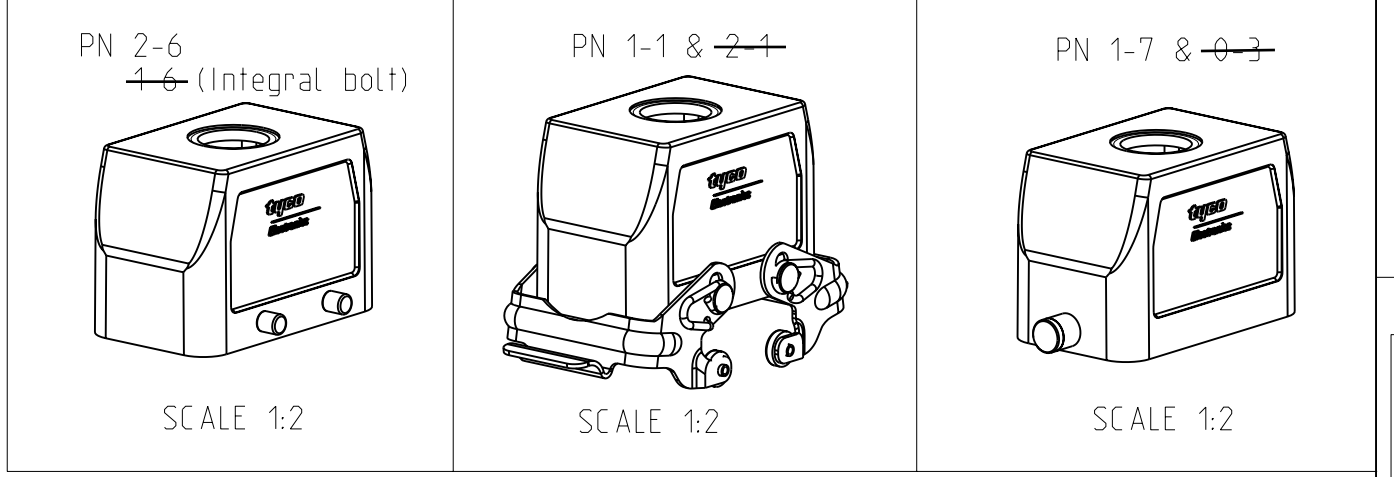

- NOTES.
- 1 Material:Housing:Aluminium Diecasting Alloy
  - 2 Surface-Powder Varnish Grey -Aluminium Oxide + Varnish Black
  - 3 Varnish on the inside not necessary
  - 4 Packaging Quantity 5 Pieces in a box
  - 5 Packaging Quantity 50 Pieces in a kanban box