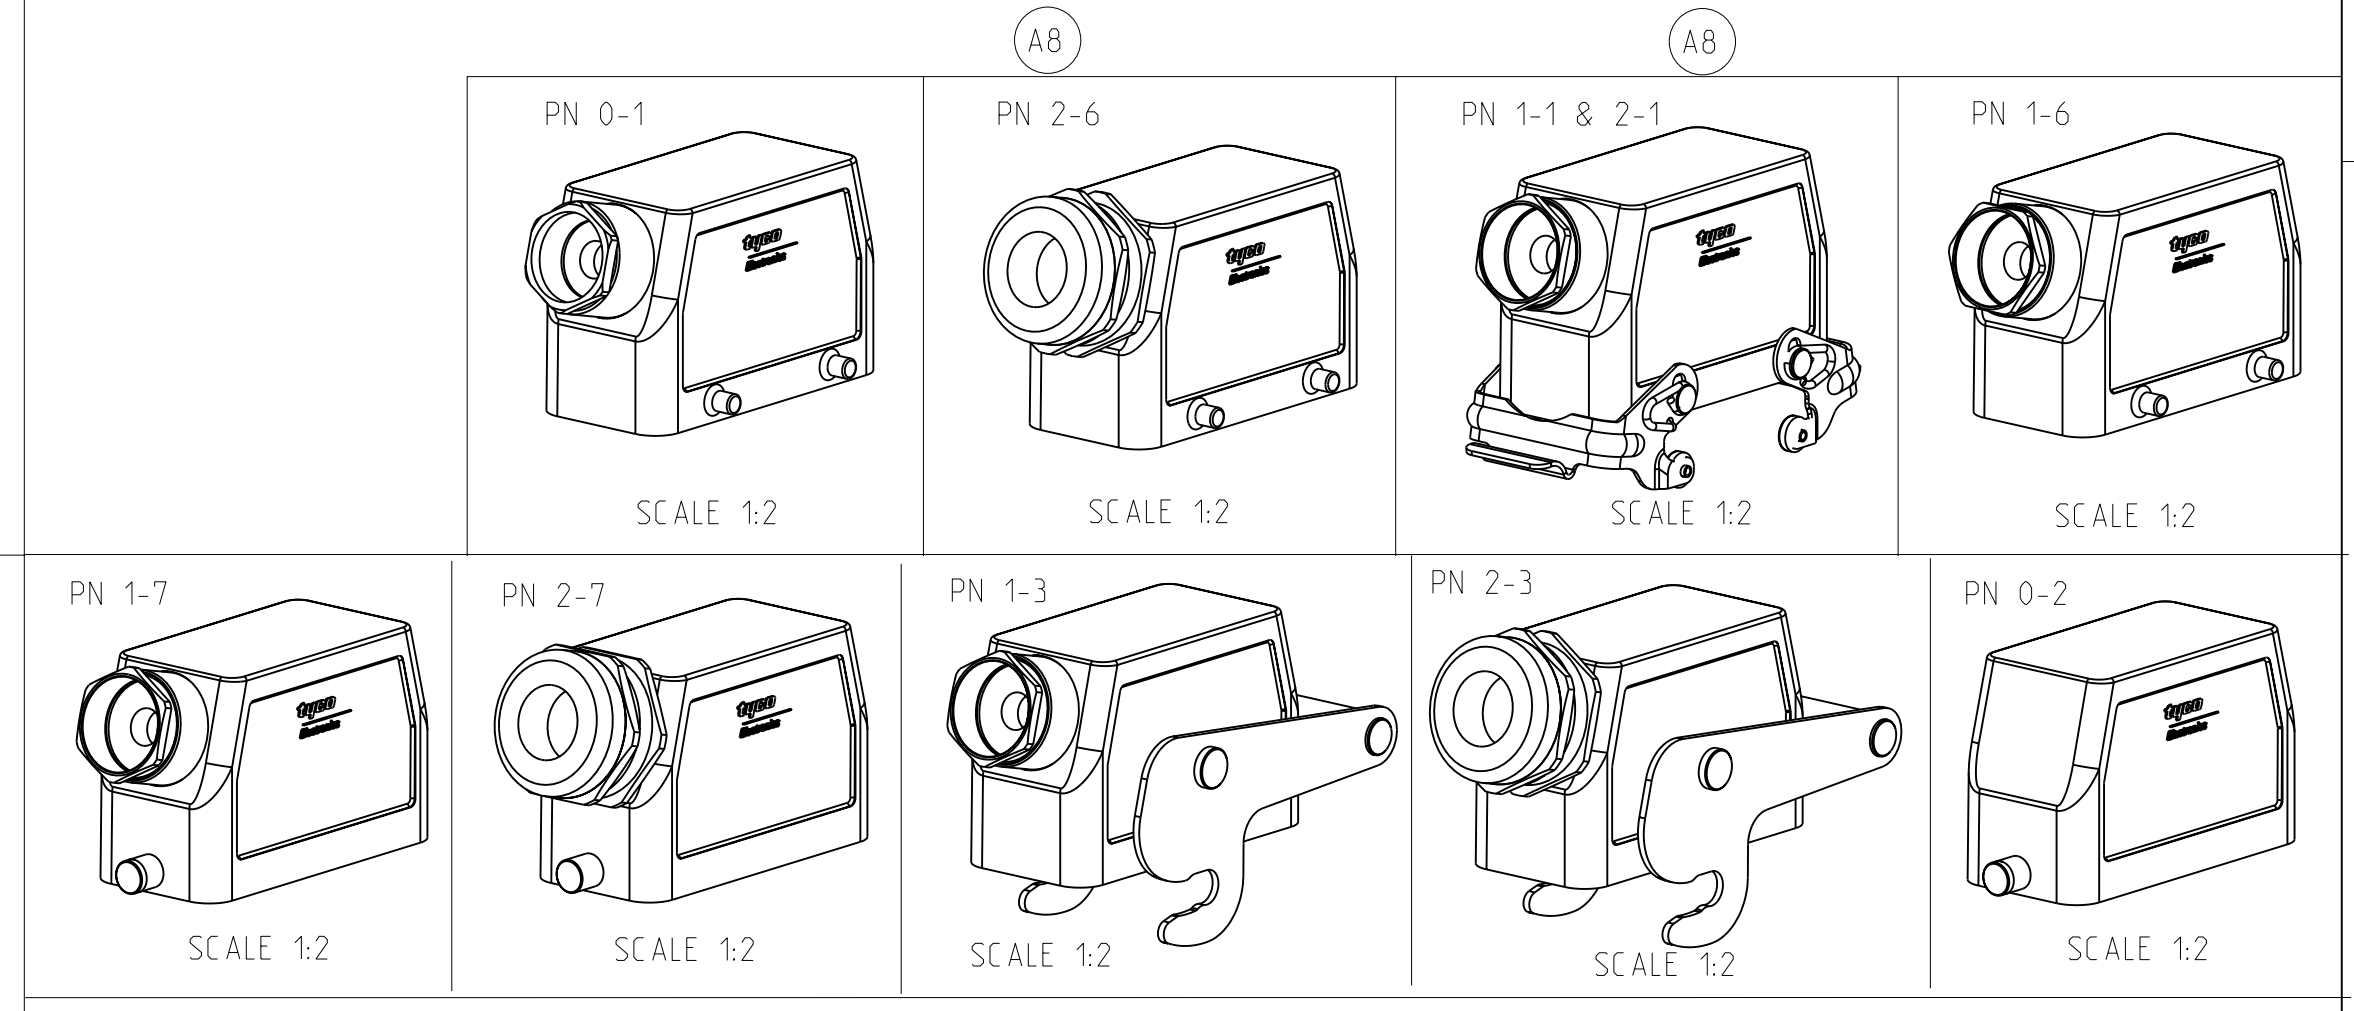

LOC	DIST	REVISIONS			
P	LTR	DESCRIPTION	DATE	DWN	APVD
A8	-	ECR-10-022250	27.10.2010	SR	AR
A9	-	ECR-17-013084	29MAR18	SG	MKO

- NOTES
- Material: Housing: aluminium diecasting alloy
Seals: Neoprene: Viton
 - Surface: - Powder varnish grey
- Aluminium oxide+Varnish black/ White/ Yellow
 - Varnish on the inside not necessary
 - Packaging
Packaging quantity 5 piece in a box
 - Special packaging quantity 50 pieces in kanban-box
 - OBsolete PARTS: OBSOLETE C IS STREAMLINING PER D.RENAUD/D.SINISI

QTY	ITEM NO	DESCRIPTION	MATERIAL	SURFACE	COLOR	ITEM NO	NOTES
	14	Hood HB.16	Aluminium		Grey	14	Without Bolt
	13	Cable connection round PG21	Brass	Nickel plated	-	13	Seal from Viton
	12	Hood HB.16.Pg.1.21	Aluminium	-	Black	12	Unpainted
	11	ZB-Central Locking	Stainless steel	-	-	11	-
	10	ZB-Central Locking	Steel	Zinc plated	Blue	10	-
	9	LB-Clip bolt	Stainless steel	Blank	-	9	-
	8	LB-Clip bolt	Steel	Zinc plated	Blue	8	-
	7	VS-Locking clip	Stainless steel	-	-	7	-
	6	VS-Locking clip	Steel	Zinc plated	Blue	6	-
	5	VS-Clip bolt	Stainless steel	-	-	5	-
	4	Gland fitting PG21	Brass	Nickel plated	-	4	-
	3	Cable connection round PG21	Brass	Nickel plated	-	3	-
	2	Hood HB.16.Pg.1.21	Aluminium	Aluminium oxide	Black	2	-
	1	Hood HB.16.Pg.1.21	Aluminium	-	Grey	1	-

DIMENSIONS:		TOLERANCES UNLESS OTHERWISE SPECIFIED:		CUSTOMER DRAW ING	
mm	mm	0	0.05	SCALE	1:1
		1	0.1	SHEET	1 OF 1
		2	0.2	REV	A9
		3	0.3		
		4	0.4		
		5	0.5		
		6	0.6		
		7	0.7		
		8	0.8		
		9	0.9		
		10	1.0		
		11	1.1		
		12	1.2		
		13	1.3		
		14	1.4		
		15	1.5		
		16	1.6		
		17	1.7		
		18	1.8		
		19	1.9		
		20	2.0		