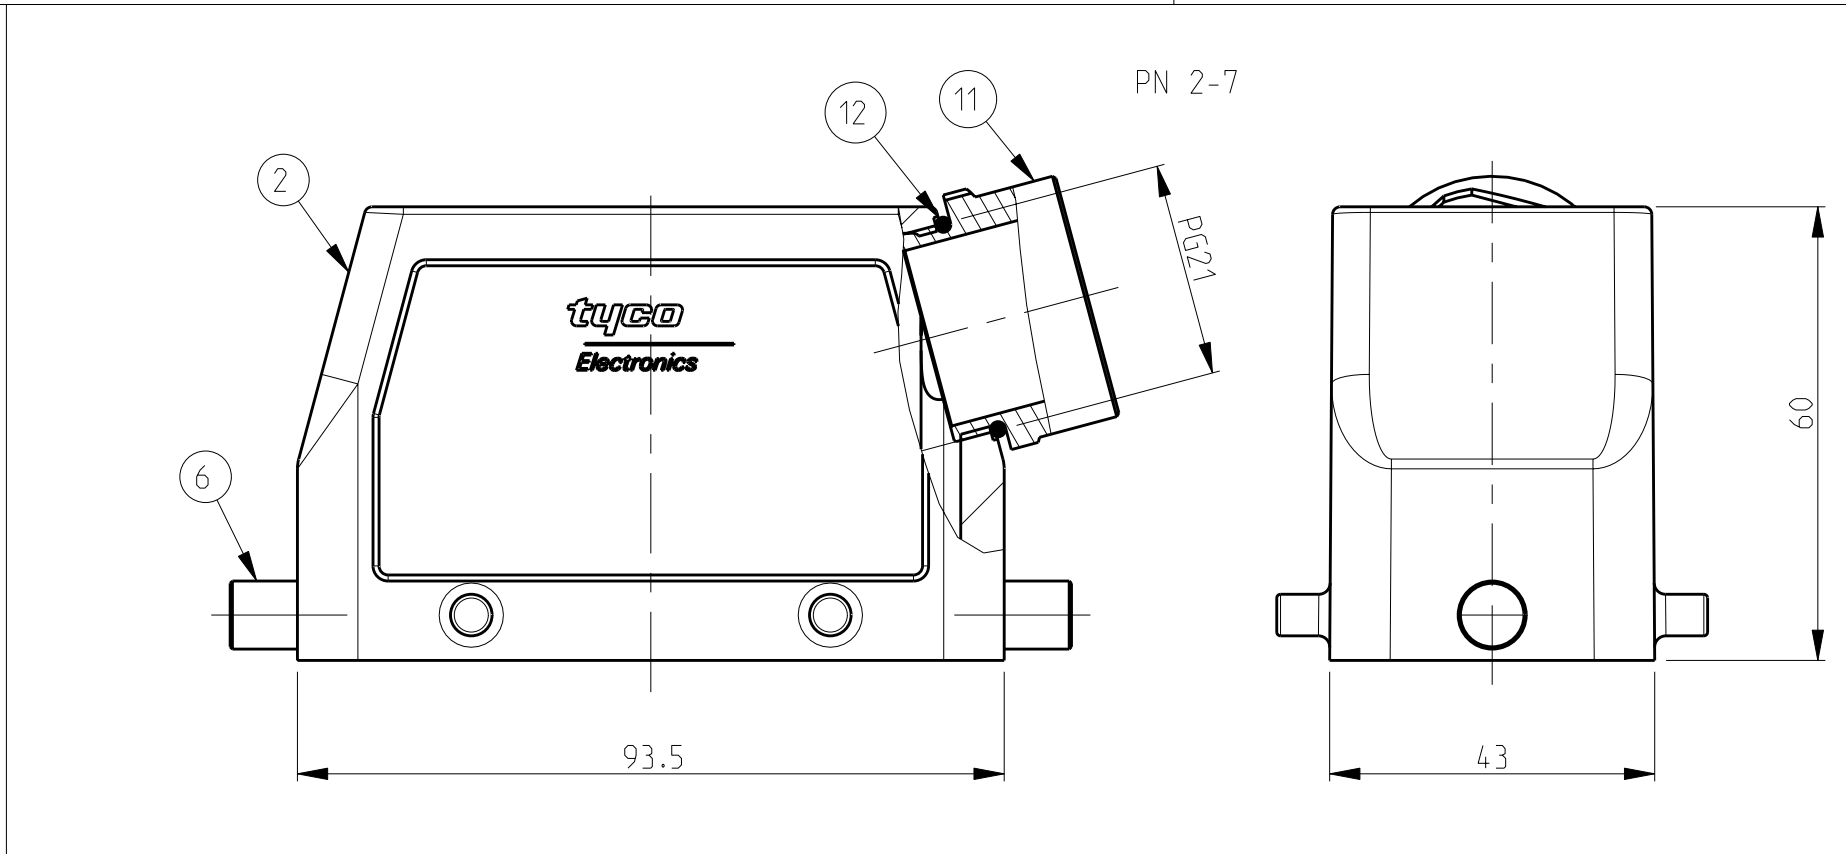

LOC	DIST	REVISIONS			
P	LTB	DESCRIPTION	DATE	DWN	APVD
A3		Released as per ECR-08-011918	12.May.2008	SP	TS

- NOTES
- 1 Material: Housing: aluminium diecasting alloy
  - 2 Surface:- -Powder varnish grey  
-Aluminium oxide+  
-Varnish black
  - 3 Varnish on the inside not necessary
  - 4 Packaging  
Packaging quantity 5 pieces in a box

QTY	QTY	QTY	QTY	DESCRIPTION	MATERIAL	SURFACE	COLOR	ITEM NO	NOTES
1	1	1	1	O-Ring Pg21	Neoprene		Black	12	-
1	1	1	1	6-Kt Adapter PG21	Brass	Nickel plated		11	-
1	1	1	1	Adapter PG21	Brass	Nickel plated		10	-
1	2	2	2	Slide spool HB	Steel	Zinc plated	Blue	9	-
1				Clip fixing-ZB	Stainless steel			8	-
1				Clip fixing-ZB	Steel	Zinc plated	Blue	7	-
1	2			LB-Clip bolt	Stainless steel			6	-
	2			LB-Clip bolt	Steel	Zinc plated	Blue	5	-
	2			VS-Locking clip	Steel	Zinc plated	Blue	4	-
				VS-Clip bolt	Stainless steel			3	-
1	1	1	1	Hood HB.16.Pg.1.21	Aluminium	Aluminium oxide	Black	2	-
1	1	1	1	Hood HB.16.Pg.1.21	Aluminium		Grey	1	-

DIMENSIONS: mm 		TOLERANCES UNLESS OTHERWISE SPECIFIED: mm 0.100-0.500 ±0.10 0.500-1.000 ±0.15 1.000-2.000 ±0.20 2.000-5.000 ±0.30 5.000-10.000 ±0.40 10.000-20.000 ±0.50 20.000-50.000 ±0.60 50.000-100.000 ±0.80 100.000-200.000 ±1.00 200.000-500.000 ±1.50 500.000-1000.000 ±2.00 ANGLES ±0.5°		DWN: Schneider 30.04.02 CHK: Schweiher 30.04.02 APVD: -		Tyco Electronics Tyco Electronics, AMP, GmbH D-53819, Neunkirchen, Germany	
MATERIAL: - FINISH: -		PRODUCT SPEC: 108-74.001 108-74.003 APPLICATION SPEC: 114-74.001 114-74.004		NAME: Hood HB.16.1.21.Z SIZE: A   00779   C=1102290 SCALE: 1:1 SHEET 1 OF 1 REV: A3			
CUSTOMER DRAWING		RESTRICTED TO		SCALE: 1:1 SHEET 1 OF 1 REV: A3			