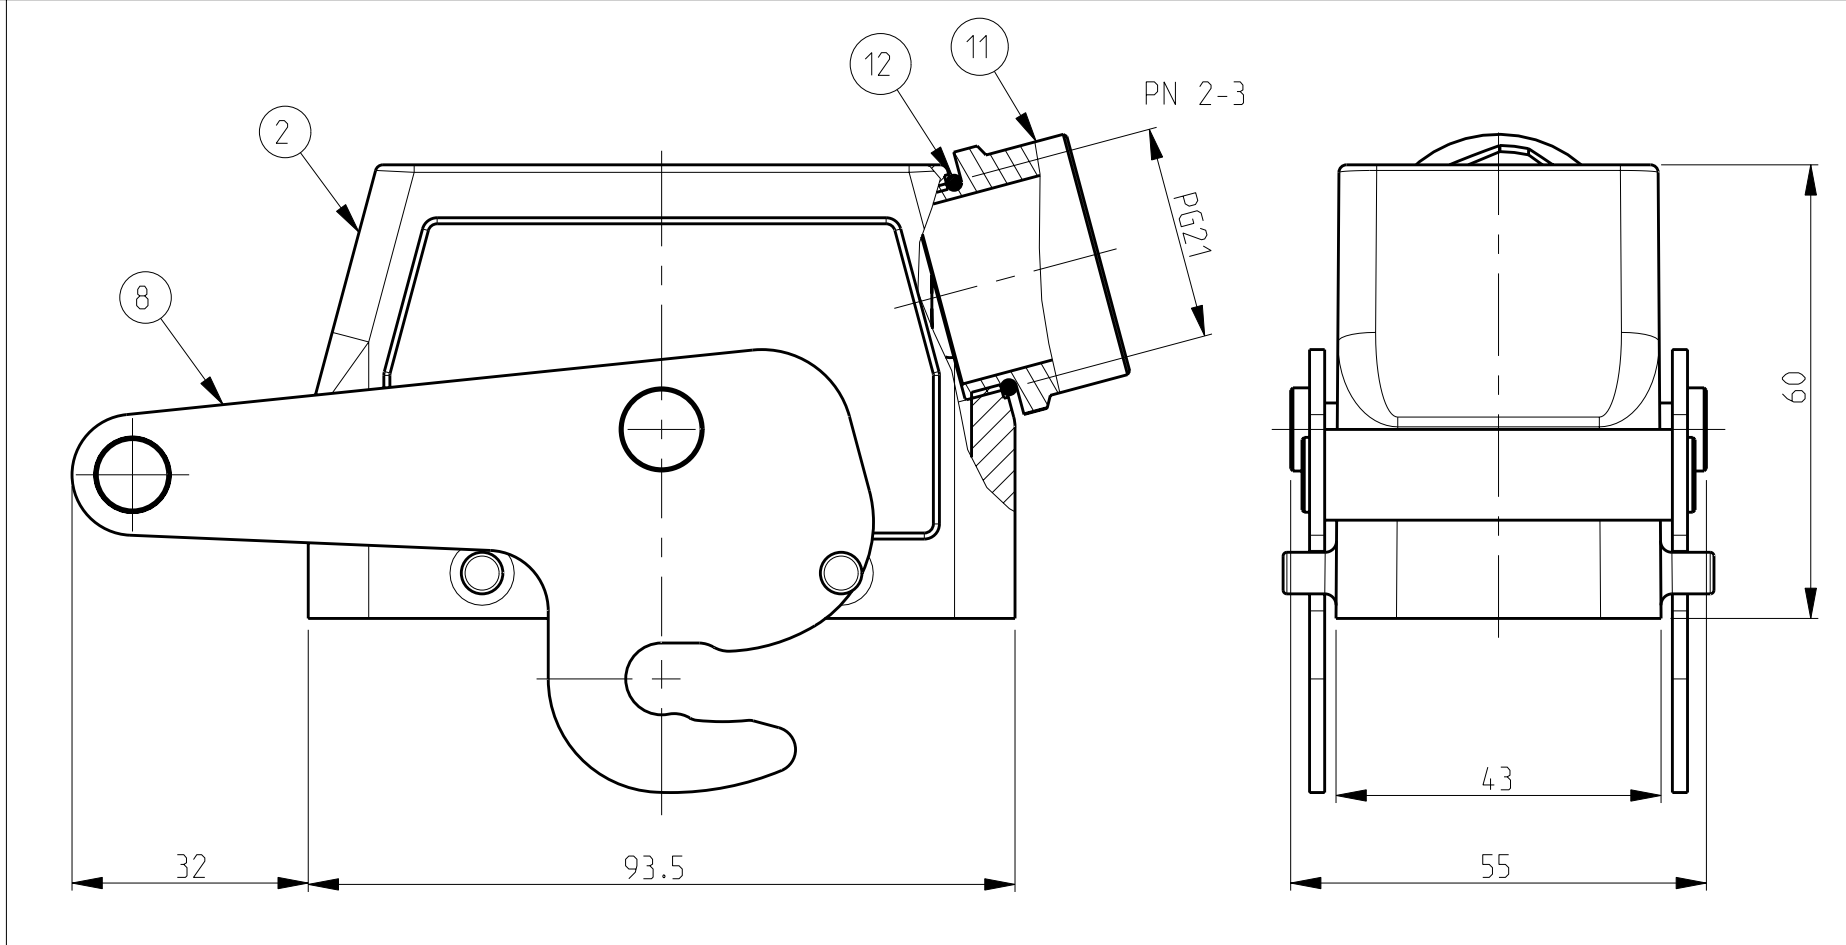

LOC	DIST	REVISIONS			
P	LTB	DESCRIPTION	DATE	DWN	APVD
A3		Released as per ECR-08-011918	12.May.2008	SP	TS

- NOTES
- 1 Material: Housing: aluminium diecasting alloy
  - 2 Surface:- -Powder varnish grey  
-Aluminium oxide+  
-Varnish black
  - 3 Varnish on the inside not necessary
  - 4 Packaging  
Packaging quantity 5 pieces in a box

QTY	QTY	QTY	QTY	DESCRIPTION	MATERIAL	SURFACE	COLOR	ITEM NO	NOTES
1	1	1	1	O-Ring Pg21	Neoprene		Black	12	-
1	1	1	1	6-Kt Adapter PG21	Brass	Nickel plated		11	-
1	1	1	1	Adapter PG21	Brass	Nickel plated		10	-
1	2	2	2	Slide spool HB	Steel	Zinc plated	Blue	9	-
1				Clip fixing-ZB	Stainless steel			8	-
1				Clip fixing-ZB	Steel	Zinc plated	Blue	7	-
1	2			LB-Clip bolt	Stainless steel			6	-
	2			LB-Clip bolt	Steel	Zinc plated	Blue	5	-
	2			VS-Locking clip	Steel	Zinc plated	Blue	4	-
				VS-Clip bolt	Stainless steel			3	-
1	1	1	1	Hood HB.16.Pg.1.21	Aluminium	Aluminium oxide	Black	2	-
1	1	1	1	Hood HB.16.Pg.1.21	Aluminium		Grey	1	-

DIMENSIONS: mm 		TOLERANCES UNLESS OTHERWISE SPECIFIED: mm 0.100-0.500 ±0.10 0.500-1.000 ±0.15 1.000-2.000 ±0.20 2.000-5.000 ±0.30 5.000-10.000 ±0.40 10.000-20.000 ±0.50 20.000-50.000 ±0.60 50.000-100.000 ±0.80 100.000-200.000 ±1.00 200.000-500.000 ±1.50 500.000-1000.000 ±2.00 ANGLES ±0.5°		DWN: Schneider 30.04.02 CHK: Schweiher 30.04.02 APVD: -		Tyco Electronics Tyco Electronics, AMP, GmbH D-53819, Neunkirchen, Germany	
MATERIAL: - FINISH: -		PRODUCT SPEC: 108-74.001 108-74.003 APPLICATION SPEC: 114-74.001 114-74.004		NAME: Hood HB.16.1.21.Z SIZE: A   00779   C=1102290 SCALE: 1:1 SHEET 1 OF 1 REV: A3			
CUSTOMER DRAWING		RESTRICTED TO		SCALE: 1:1 SHEET 1 OF 1 REV: A3			