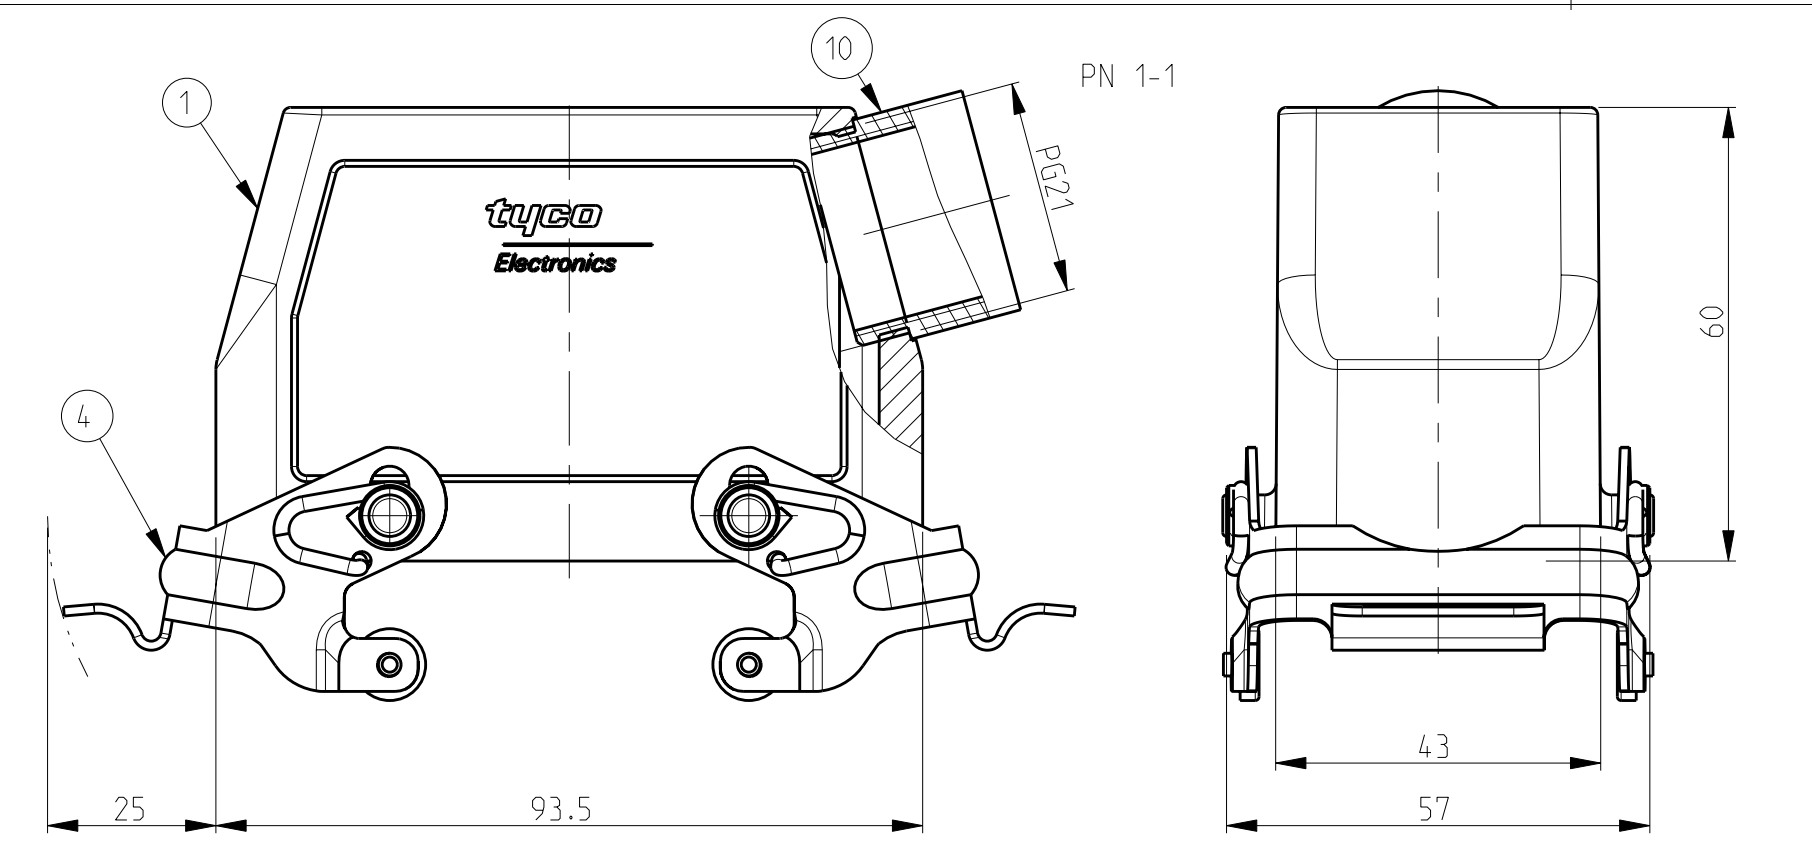

LOC	DIST	REVISIONS			
P	LTB	DESCRIPTION	DATE	DWN	APVD
A3		Released as per ECR-08-011918	12.May.2008	SP	TS

- NOTES
- 1 Material: Housing: aluminium diecasting alloy
  - 2 Surface:- -Powder varnish grey  
-Aluminium oxide+  
-Varnish black
  - 3 Varnish on the inside not necessary
  - 4 Packaging  
Packaging quantity 5 pieces in a box

QTY	QTY	QTY	QTY	DESCRIPTION	MATERIAL	SURFACE	COLOR	ITEM NO	NOTES
1	1	1	1	O-Ring Pg21	Neoprene		Black	12	-
1	1	1	1	6-Kt Adapter PG21	Brass	Nickel plated		11	-
1	1	1	1	Adapter PG21	Brass	Nickel plated		10	-
1	2	2	2	Slide spool HB	Steel	Zinc plated	Blue	9	-
1				Clip fixing-ZB	Stainless steel			8	-
1				Clip fixing-ZB	Steel	Zinc plated	Blue	7	-
1	2			LB-Clip bolt	Stainless steel			6	-
	2			LB-Clip bolt	Steel	Zinc plated	Blue	5	-
	2			VS-Locking clip	Steel	Zinc plated	Blue	4	-
				VS-Clip bolt	Stainless steel			3	-
1	1	1	1	Hood HB.16.Pg.1.21	Aluminium	Aluminium oxide	Black	2	-
1	1	1	1	Hood HB.16.Pg.1.21	Aluminium		Grey	1	-

DIMENSIONS: mm 		TOLERANCES UNLESS OTHERWISE SPECIFIED: mm 0.100-0.500 ±0.10 0.500-1.000 ±0.15 1.000-2.000 ±0.20 2.000-5.000 ±0.30 5.000-10.000 ±0.40 10.000-20.000 ±0.50 20.000-50.000 ±0.60 50.000-100.000 ±0.80 100.000-200.000 ±1.00 200.000-500.000 ±1.50 500.000-1000.000 ±2.00 ANGLES ±0.5°		DWN: Schneider 30.04.02 CHK: Schweiher 30.04.02 APVD: -		Tyco Electronics Tyco Electronics, AMP, GmbH D-53819, Neunkirchen, Germany	
MATERIAL: - FINISH: -		PRODUCT SPEC: 108-74.001 108-74.003 APPLICATION SPEC: 114-74.001 114-74.004		NAME: Hood HB.16.1.21.Z SIZE: A   00779   C=1102290 SCALE: 1:1 SHEET 1 OF 1 REV: A3			
CUSTOMER DRAWING		RESTRICTED TO		SCALE: 1:1 SHEET 1 OF 1 REV: A3			