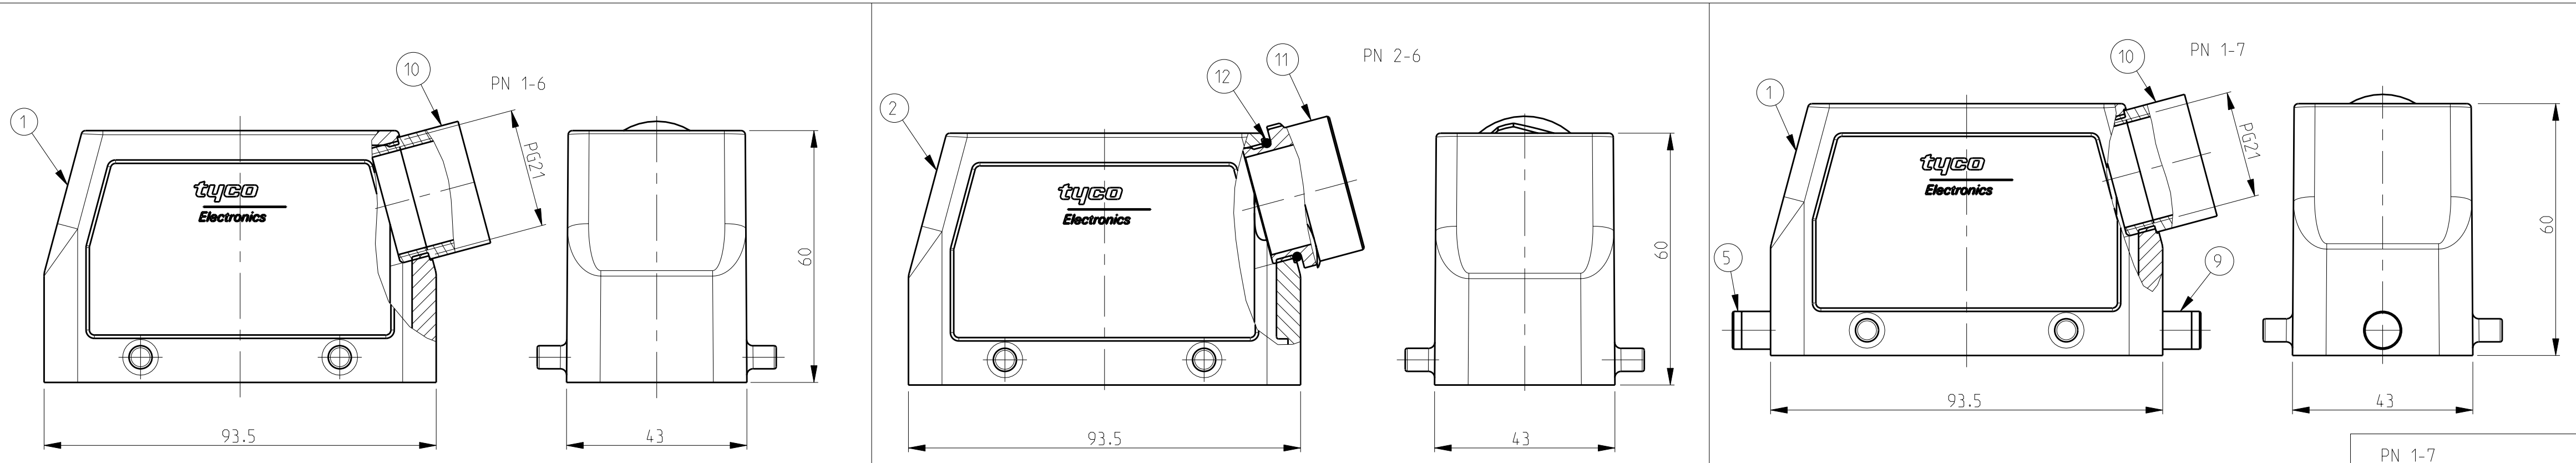

QTY	QTY	QTY	QTY	DESCRIPTION	MATERIAL	SURFACE	COLOR	ITEM NO	NOTES
1	1	1	1	O-Ring Pg21	Neoprene		Black	12	-
1	1	1	1	6-Kt Adapter PG21	Brass	Nickel plated		11	-
1	1	1	1	Adapter PG21	Brass	Nickel plated		10	-
1	2	2	2	Slide spool HB	Steel	Zinc plated	Blue	9	-
1				Clip fixing-ZB	Stainless steel			8	-
1				Clip fixing-ZB	Steel	Zinc plated	Blue	7	-
1	2			LB-Clip bolt	Stainless steel			6	-
	2			LB-Clip bolt	Steel	Zinc plated	Blue	5	-
	2			VS-Locking clip	Steel	Zinc plated	Blue	4	-
				VS-Clip bolt	Stainless steel			3	-
1	1	1	1	Hood HB.16.Pg.1.21	Aluminium	Aluminium oxide	Black	2	-
1	1	1	1	Hood HB.16.Pg.1.21	Aluminium		Grey	1	-

DIMENSIONS: mm 		TOLERANCES UNLESS OTHERWISE SPECIFIED: mm 0.100-0.500 ±0.10 0.500-1.000 ±0.15 1.000-2.000 ±0.20 2.000-5.000 ±0.30 5.000-10.000 ±0.40 10.000-20.000 ±0.50 20.000-50.000 ±0.60 50.000-100.000 ±0.80 100.000-200.000 ±1.00 200.000-500.000 ±1.50 500.000-1000.000 ±2.00 ANGLES ±0.5°		DWN: Schneider 30.04.02 CHK: Schweiher 30.04.02 APVD: -		Tyco Electronics Tyco Electronics, AMP, GmbH D-53819, Neunkirchen, Germany	
MATERIAL: - FINISH: -		PRODUCT SPEC: 108-74.001 108-74.003 APPLICATION SPEC: 114-74.001 114-74.004		NAME: Hood HB.16.1.21.Z SIZE: A   00779   C=1102290 SCALE: 1:1 SHEET 1 OF 1 REV: A3			
CUSTOMER DRAWING		RESTRICTED TO		SCALE: 1:1 SHEET 1 OF 1 REV: A3			