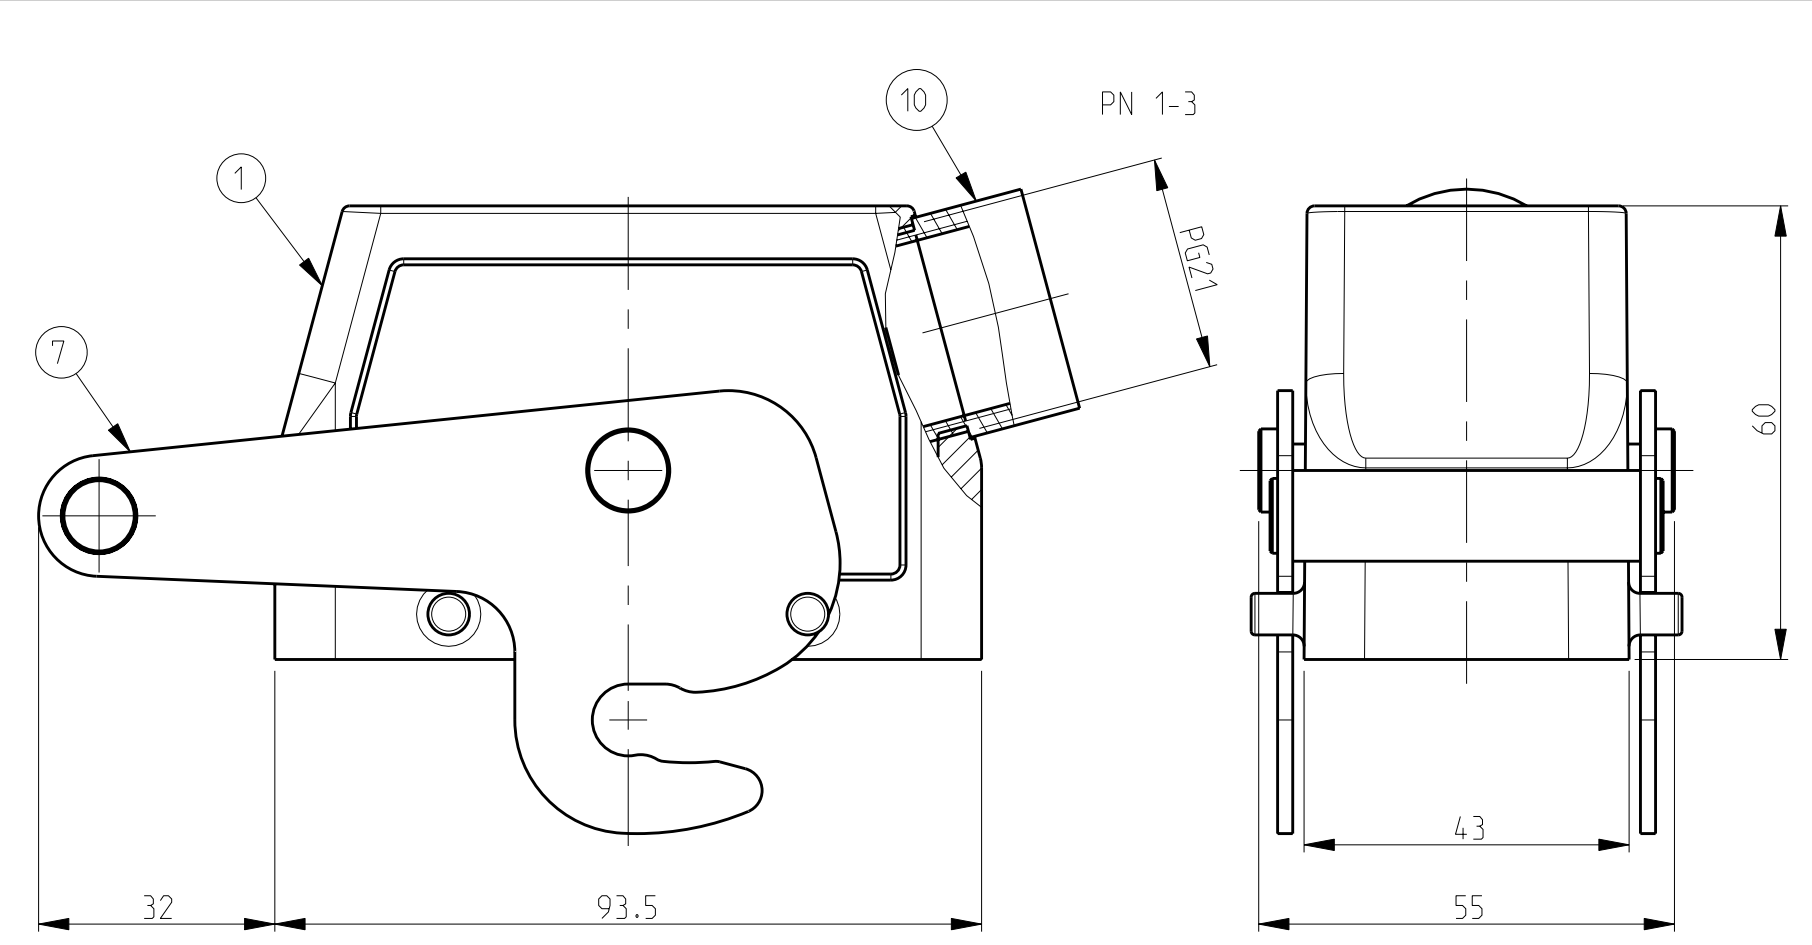

LOC	DIST	REVISIONS			
P	LTB	DESCRIPTION	DATE	DWN	APVD
A3		Released as per ECR-08-011918	12.May.2008	SP	TS

- NOTES
- 1 Material: Housing: aluminium diecasting alloy
  - 2 Surface:- -Powder varnish grey  
-Aluminium oxide+  
-Varnish black
  - 3 Varnish on the inside not necessary
  - 4 Packaging  
Packaging quantity 5 pieces in a box

QTY	QTY	QTY	QTY	DESCRIPTION	MATERIAL	SURFACE	COLOR	ITEM NO	NOTES
1	1	1	1	O-Ring Pg21	Neoprene		Black	12	-
1	1	1	1	6-Kt Adapter PG21	Brass	Nickel plated		11	-
1	1	1	1	Adapter PG21	Brass	Nickel plated		10	-
1	2	2	2	Slide spool HB	Steel	Zinc plated	Blue	9	-
1				Clip fixing-ZB	Stainless steel			8	-
1				Clip fixing-ZB	Steel	Zinc plated	Blue	7	-
1	2			LB-Clip bolt	Stainless steel			6	-
	2			LB-Clip bolt	Steel	Zinc plated	Blue	5	-
	2			VS-Locking clip	Steel	Zinc plated	Blue	4	-
				VS-Clip bolt	Stainless steel			3	-
1	1	1	1	Hood HB.16.Pg.1.21	Aluminium	Aluminium oxide	Black	2	-
1	1	1	1	Hood HB.16.Pg.1.21	Aluminium		Grey	1	-

DIMENSIONS: mm 		TOLERANCES UNLESS OTHERWISE SPECIFIED: mm 0.100-0.500 ±0.10 0.500-1.000 ±0.15 1.000-2.000 ±0.20 2.000-5.000 ±0.30 5.000-10.000 ±0.40 10.000-20.000 ±0.50 20.000-50.000 ±0.60 50.000-100.000 ±0.80 100.000-200.000 ±1.00 200.000-500.000 ±1.50 500.000-1000.000 ±2.00 ANGLES ±0.5°		DWN: Schneider 30.04.02 CHK: Schweiher 30.04.02 APVD: -		Tyco Electronics Tyco Electronics, AMP, GmbH D-53819, Neunkirchen, Germany	
MATERIAL: - FINISH: -		PRODUCT SPEC: 108-74.001 108-74.003 APPLICATION SPEC: 114-74.001 114-74.004		NAME: Hood HB.16.1.21.Z SIZE: A   00779   C=1102290 SCALE: 1:1 SHEET 1 OF 1 REV: A3			
CUSTOMER DRAWING		RESTRICTED TO		SCALE: 1:1 SHEET 1 OF 1 REV: A3			