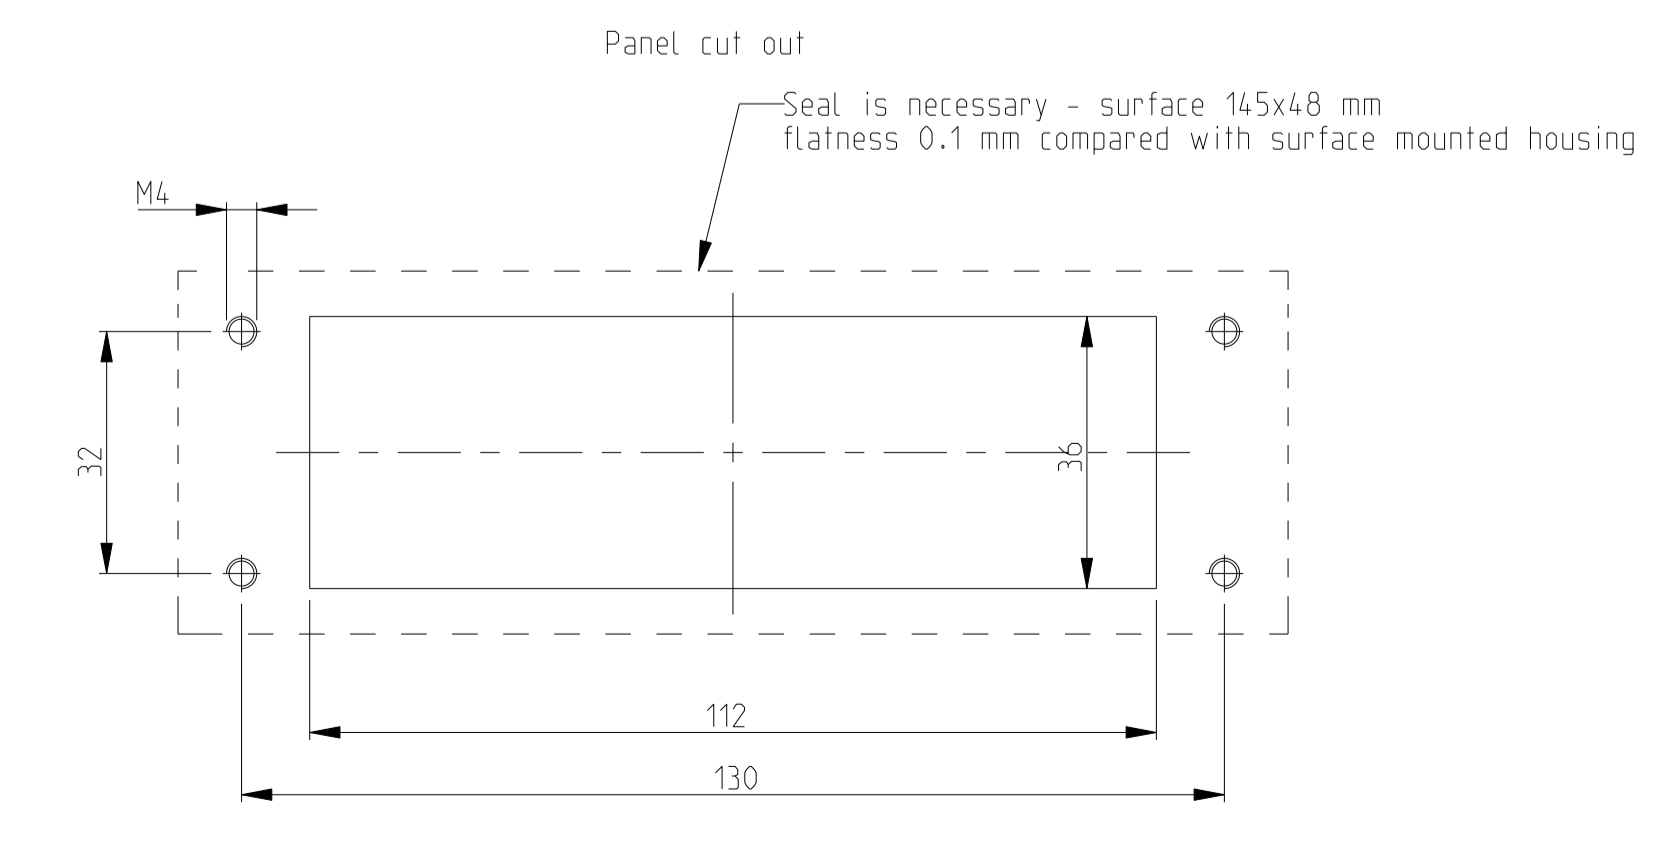

REVISIONS				
P	LTN	DESCRIPTION	DATE	OWN APVD
C	ECR-15-015721		18FEB2016	GCM JB
C1	ECR-16-015318		18AUG2017	GR MKO
C2	ECR-16-016768		15NOV2017	GR MKO
C3	ECR-17-014033		13MAR2018	SG MKO

- NOTES
- Material : Housing : aluminium die casting alloy
Seals : Neoprene : Viton
 - Surface : Varnish - Grey
- Aluminium oxide
- Varnish black
 - Varnish on the inside is not necessary
 - Packaging
Quantity 5 pieces in a box

ITEM NO	DESCRIPTION	MATERIAL	SURFACE	COLOR	ITEM NO	NOTES
1	Surface mounted housing side entry HB	Aluminium			23	With diecast bolt
2	Profile seal	Neoprene		Black	22	Conductive
3	Flange seal	Neoprene		Black	21	Conductive
4	Surface mounted housing side entry HB	Aluminium	Chromit AL TCP passivation	Black RAL9005	20	
5	Surface mounted housing side entry HB	Aluminium		Grey RAL7001	19	Neutral
6	Flange seal	Neoprene		Black	18	2 mm thick
7	Surface mounted housing side entry HB	Aluminium		Grey RAL7001	17	Noses milled off
8	Surface mounted housing side entry HB	Aluminium		Grey	16	Without TE indication
9	Surface mounted housing side entry HB-K	Aluminium	Aluminium oxide	Blank	15	
10	Surface mounted housing side entry HB	Aluminium		Grey RAL7001	14	Elecon-logo
11	Flanged seal	Viton		Black	13	
12	Profile seal	Viton		Light grey	12	3 mm thick
13	Flange seal	Neoprene		Black	11	1 mm thick
14	Profile seal	Neoprene		Black	10	
15	VS-Clip bolt	Steel	Zinc plated	Blue	9	
16	ZB-Clip bolt	Stainless steel		Blank	8	
17	ZB-Clip bolt	Steel	Zinc plated	Blue	7	
18	LB-Side clip	Stainless steel		Blank	6	
19	LB-Side clip	Steel	Zinc plated	Blue	5	
20	VS-Locking clip	Stainless steel		Blank	4	
21	VS-Locking clip	Steel	Zinc plated	Blue	3	
22	Surface mounted housing side entry HB-K	Aluminium	Aluminium oxide	Black RAL9005	2	
23	Surface mounted housing side entry HB	Aluminium		Grey RAL7001	1	