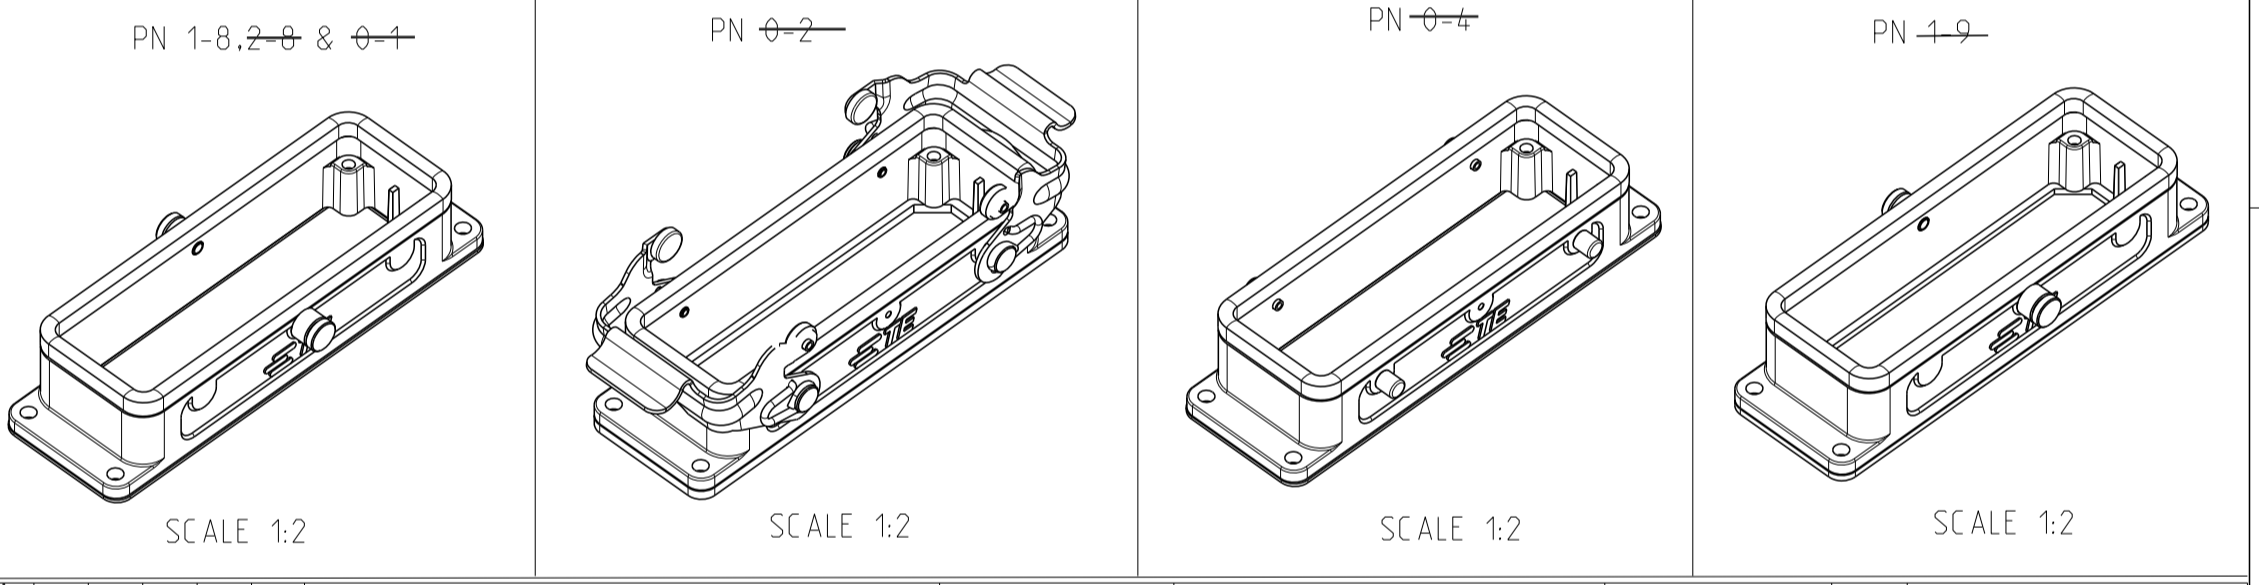

ITEM NO	DESCRIPTION	MATERIAL	SURFACE	COLOR	ITEM NO	NOTES
1	Surface mounted housing side entry HB	Aluminium			23	With diecast bolt
2	Profile seal	Neoprene		Black	22	Conductive
3	Flange seal	Neoprene		Black	21	Conductive
4	Surface mounted housing side entry HB	Aluminium	Chromit AL TCP passivation	Black RAL9005	20	
5	Surface mounted housing side entry HB	Aluminium		Grey RAL7001	19	Neutral
6	Flange seal	Neoprene		Black	18	2 mm thick
7	Surface mounted housing side entry HB	Aluminium		Grey RAL7001	17	Noses milled off
8	Surface mounted housing side entry HB	Aluminium		Grey	16	Without TE indication
9	Surface mounted housing side entry HB-K	Aluminium	Aluminium oxide	Blank	15	
10	Surface mounted housing side entry HB	Aluminium		Grey RAL7001	14	Elecon-logo
11	Flanged seal	Viton		Black	13	
12	Profile seal	Viton		Light grey	12	3 mm thick
13	Flange seal	Neoprene		Black	11	1 mm thick
14	Profile seal	Neoprene		Black	10	
15	VS-Clip bolt	Steel	Zinc plated	Blue	9	
16	ZB-Clip bolt	Stainless steel		Blank	8	
17	ZB-Clip bolt	Steel	Zinc plated	Blue	7	
18	LB-Side clip	Stainless steel		Blank	6	
19	LB-Side clip	Steel	Zinc plated	Blue	5	
20	VS-Locking clip	Stainless steel		Blank	4	
21	VS-Locking clip	Steel	Zinc plated	Blue	3	
22	Surface mounted housing side entry HB-K	Aluminium	Aluminium oxide	Black RAL9005	2	
23	Surface mounted housing side entry HB	Aluminium		Grey RAL7001	1	