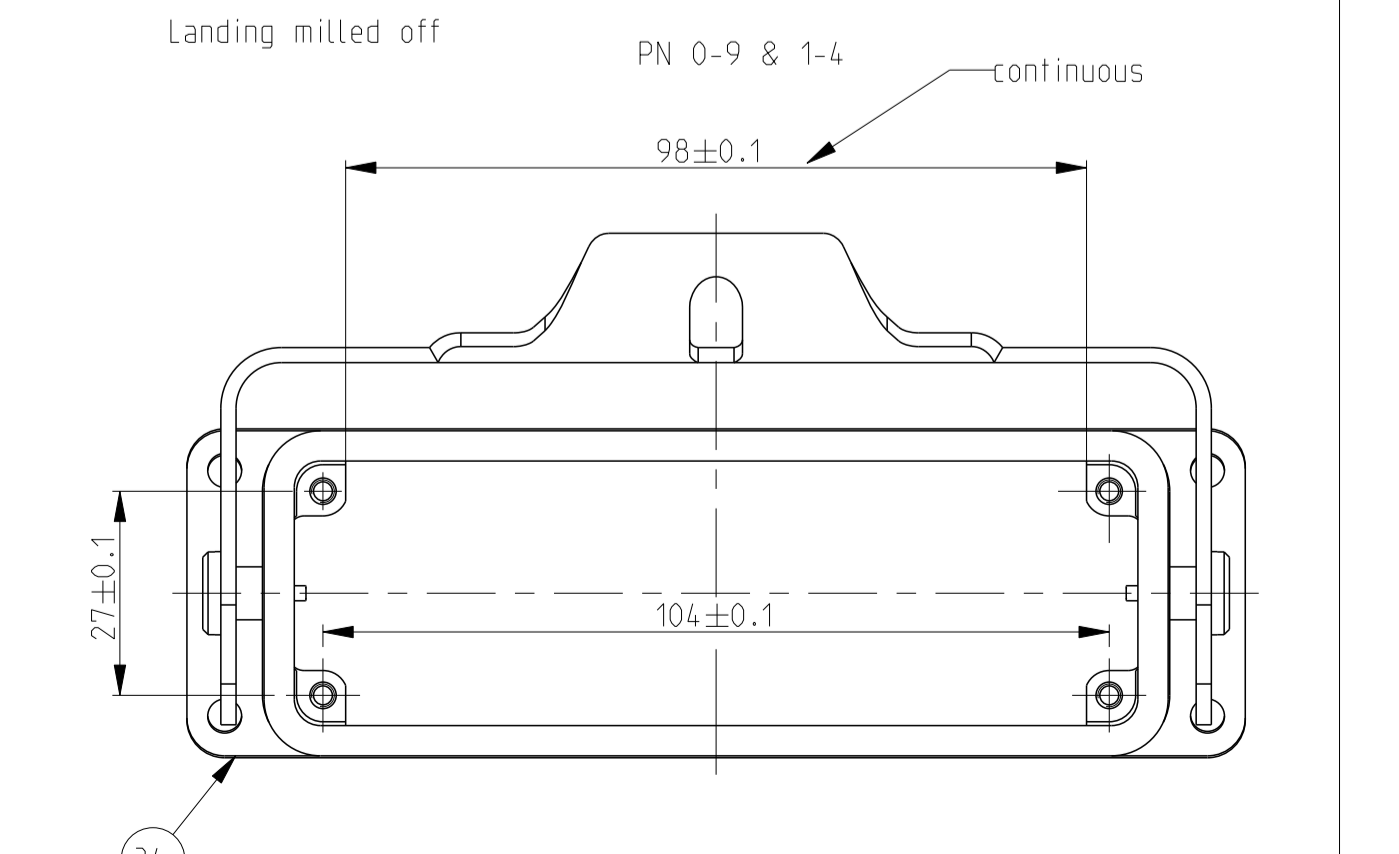

REVISIONS				
P	LTN	DESCRIPTION	DATE	OWN APVD
C	ECR-15-015721		18FEB2016	GCM JB
C1	ECR-16-015318		18AUG2017	GR MKO
C2	ECR-16-016768		15NOV2017	GR MKO
C3	ECR-17-014033		13MAR2018	SG MKO

- NOTES
- Material : Housing : aluminium die casting alloy
Seals : Neoprene : Viton
 - Surface : Varnish - Grey
- Aluminium oxide
- Varnish black
 - Varnish on the inside is not necessary
 - Packaging
Quantity 5 pieces in a box

ITEM NO	DESCRIPTION	MATERIAL	SURFACE	COLOR	ITEM NO	NOTES
1	Surface mounted housing side entry HB	Aluminium			23	With diecast bolt
2	Profile seal	Neoprene		Black	22	Conductive
3	Flange seal	Neoprene		Black	21	Conductive
4	Surface mounted housing side entry HB	Aluminium	Chromit AL TCP passivation	Black RAL9005	20	
5	Surface mounted housing side entry HB	Aluminium		Grey RAL7001	19	Neutral
6	Flange seal	Neoprene		Black	18	2 mm thick
7	Surface mounted housing side entry HB	Aluminium		Grey RAL7001	17	Noses milled off
8	Surface mounted housing side entry HB	Aluminium		Grey	16	Without TE indication
9	Surface mounted housing side entry HB-K	Aluminium	Aluminium oxide	Blank	15	
10	Surface mounted housing side entry HB	Aluminium		Grey RAL7001	14	Elecon-logo
11	Flanged seal	Viton		Black	13	
12	Profile seal	Viton		Light grey	12	3 mm thick
13	Flange seal	Neoprene		Black	11	1 mm thick
14	Profile seal	Neoprene		Black	10	
15	VS-Clip bolt	Steel	Zinc plated	Blue	9	
16	ZB-Clip bolt	Stainless steel		Blank	8	
17	ZB-Clip bolt	Steel	Zinc plated	Blue	7	
18	LB-Side clip	Stainless steel		Blank	6	
19	LB-Side clip	Steel	Zinc plated	Blue	5	
20	VS-Locking clip	Stainless steel		Blank	4	
21	VS-Locking clip	Steel	Zinc plated	Blue	3	
22	Surface mounted housing side entry HB-K	Aluminium	Aluminium oxide	Black RAL9005	2	
23	Surface mounted housing side entry HB	Aluminium		Grey RAL7001	1	