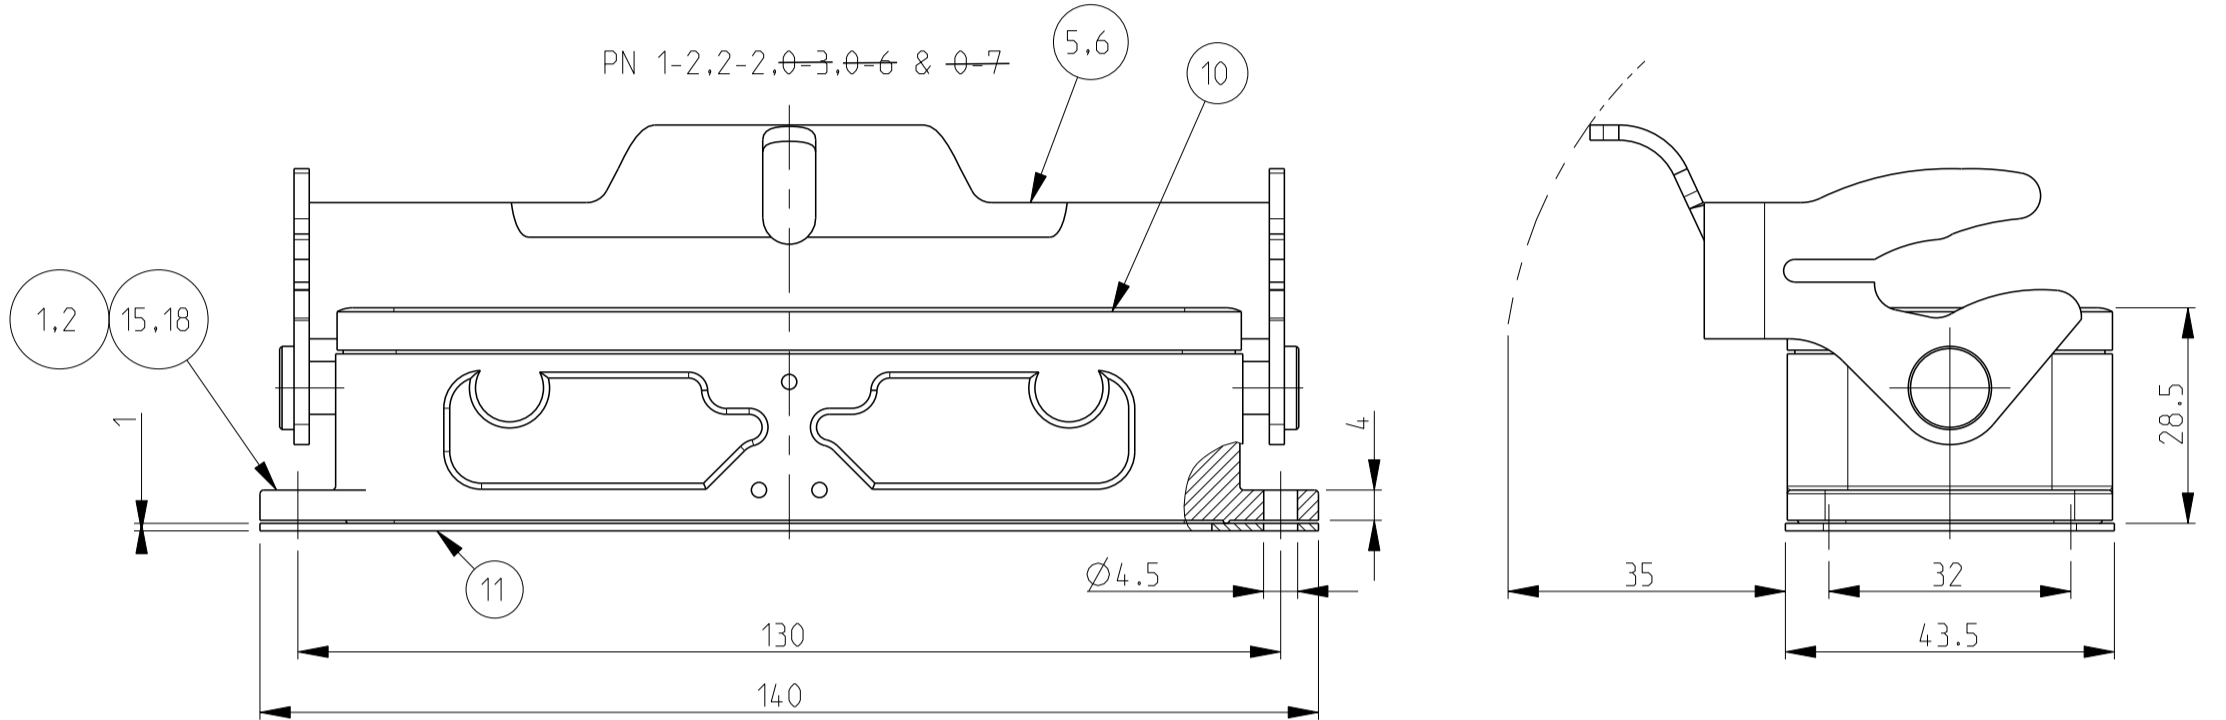

REVISIONS				
P	LTN	DESCRIPTION	DATE	OWN APVD
C	ECR-15-015721		18FEB2016	GCM JB
C1	ECR-16-015318		18AUG2017	GR MKO
C2	ECR-16-016768		15NOV2017	GR MKO
C3	ECR-17-014033		13MAR2018	SG MKO

- NOTES
- Material : Housing : aluminium die casting alloy
Seals : Neoprene : Viton
 - Surface : Varnish - Grey
- Aluminium oxide
- Varnish black
 - Varnish on the inside is not necessary
 - Packaging
Quantity 5 pieces in a box

ITEM NO	DESCRIPTION	MATERIAL	SURFACE	COLOR	ITEM NO	NOTES
1	Surface mounted housing side entry HB	Aluminium			23	With diecast bolt
2	Profile seal	Neoprene		Black	22	Conductive
3	Flange seal	Neoprene		Black	21	Conductive
4	Surface mounted housing side entry HB	Aluminium	Chromit AL TCP passivation	Black RAL9005	20	
5	Surface mounted housing side entry HB	Aluminium		Grey RAL7001	19	Neutral
6	Flange seal	Neoprene		Black	18	2 mm thick
7	Surface mounted housing side entry HB	Aluminium		Grey RAL7001	17	Noses milled off
8	Surface mounted housing side entry HB	Aluminium		Grey	16	Without TE indication
9	Surface mounted housing side entry HB-K	Aluminium	Aluminium oxide	Blank	15	
10	Surface mounted housing side entry HB	Aluminium		Grey RAL7001	14	Elecon-logo
11	Flanged seal	Viton		Black	13	
12	Profile seal	Viton		Light grey	12	3 mm thick
13	Flange seal	Neoprene		Black	11	1 mm thick
14	Profile seal	Neoprene		Black	10	
15	VS-Clip bolt	Steel	Zinc plated	Blue	9	
16	ZB-Clip bolt	Stainless steel		Blank	8	
17	ZB-Clip bolt	Steel	Zinc plated	Blue	7	
18	LB-Side clip	Stainless steel		Blank	6	
19	LB-Side clip	Steel	Zinc plated	Blue	5	
20	VS-Locking clip	Stainless steel		Blank	4	
21	VS-Locking clip	Steel	Zinc plated	Blue	3	
22	Surface mounted housing side entry HB-K	Aluminium	Aluminium oxide	Black RAL9005	2	
23	Surface mounted housing side entry HB	Aluminium		Grey RAL7001	1	