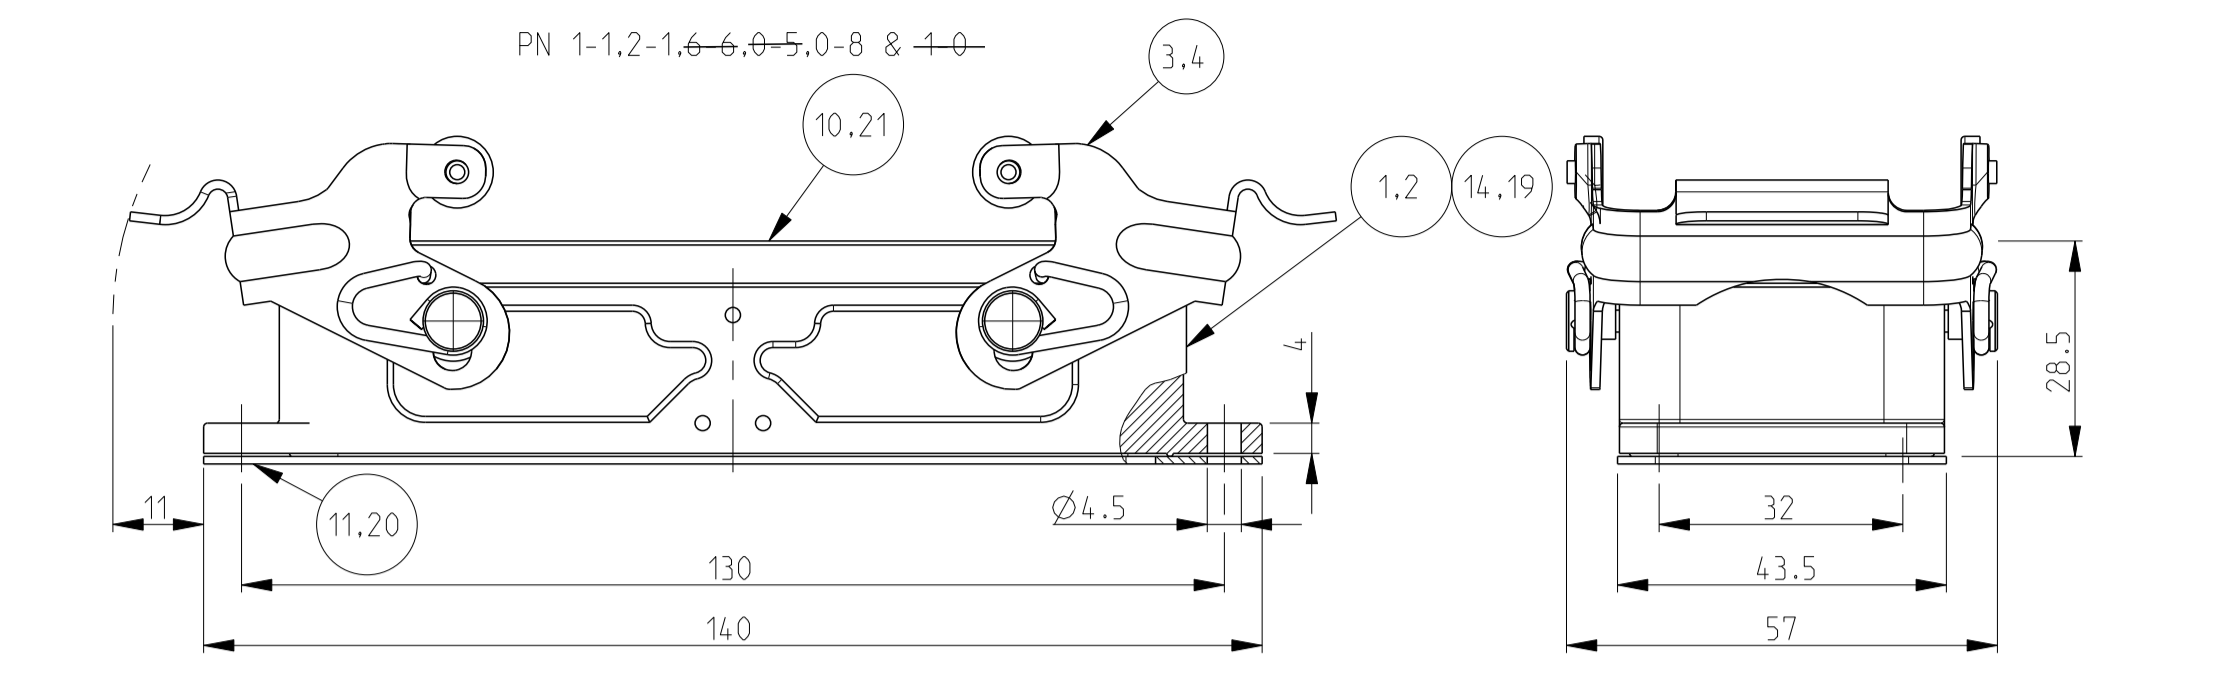

REVISIONS				
P	LTN	DESCRIPTION	DATE	OWN APVD
C	ECR-15-015721		18FEB2016	GCM JB
C1	ECR-16-015318		18AUG2017	GR MKO
C2	ECR-16-016768		15NOV2017	GR MKO
C3	ECR-17-014033		13MAR2018	SG MKO

- NOTES
- Material : Housing : aluminium die casting alloy
Seals : Neoprene : Viton
 - Surface : Varnish - Grey
- Aluminium oxide
- Varnish black
 - Varnish on the inside is not necessary
 - Packaging
Quantity 5 pieces in a box

ITEM NO	DESCRIPTION	MATERIAL	SURFACE	COLOR	ITEM NO	NOTES
1	Surface mounted housing side entry HB	Aluminium			23	With diecast bolt
2	Profile seal	Neoprene		Black	22	Conductive
3	Flange seal	Neoprene		Black	21	Conductive
4	Surface mounted housing side entry HB	Aluminium	Chromit AL TCP passivation	Black RAL9005	20	
5	Surface mounted housing side entry HB	Aluminium		Grey RAL7001	19	Neutral
6	Flange seal	Neoprene		Black	18	2 mm thick
7	Surface mounted housing side entry HB	Aluminium		Grey RAL7001	17	Noses milled off
8	Surface mounted housing side entry HB	Aluminium		Grey	16	Without TE indication
9	Surface mounted housing side entry HB-K	Aluminium	Aluminium oxide	Blank	15	
10	Surface mounted housing side entry HB	Aluminium		Grey RAL7001	14	Elecon-logo
11	Flanged seal	Viton		Black	13	
12	Profile seal	Viton		Light grey	12	3 mm thick
13	Flange seal	Neoprene		Black	11	1 mm thick
14	Profile seal	Neoprene		Black	10	
15	VS-Clip bolt	Steel	Zinc plated	Blue	9	
16	ZB-Clip bolt	Stainless steel		Blank	8	
17	ZB-Clip bolt	Steel	Zinc plated	Blue	7	
18	LB-Side clip	Stainless steel		Blank	6	
19	LB-Side clip	Steel	Zinc plated	Blue	5	
20	VS-Locking clip	Stainless steel		Blank	4	
21	VS-Locking clip	Steel	Zinc plated	Blue	3	
22	Surface mounted housing side entry HB-K	Aluminium	Aluminium oxide	Black RAL9005	2	
23	Surface mounted housing side entry HB	Aluminium		Grey RAL7001	1	