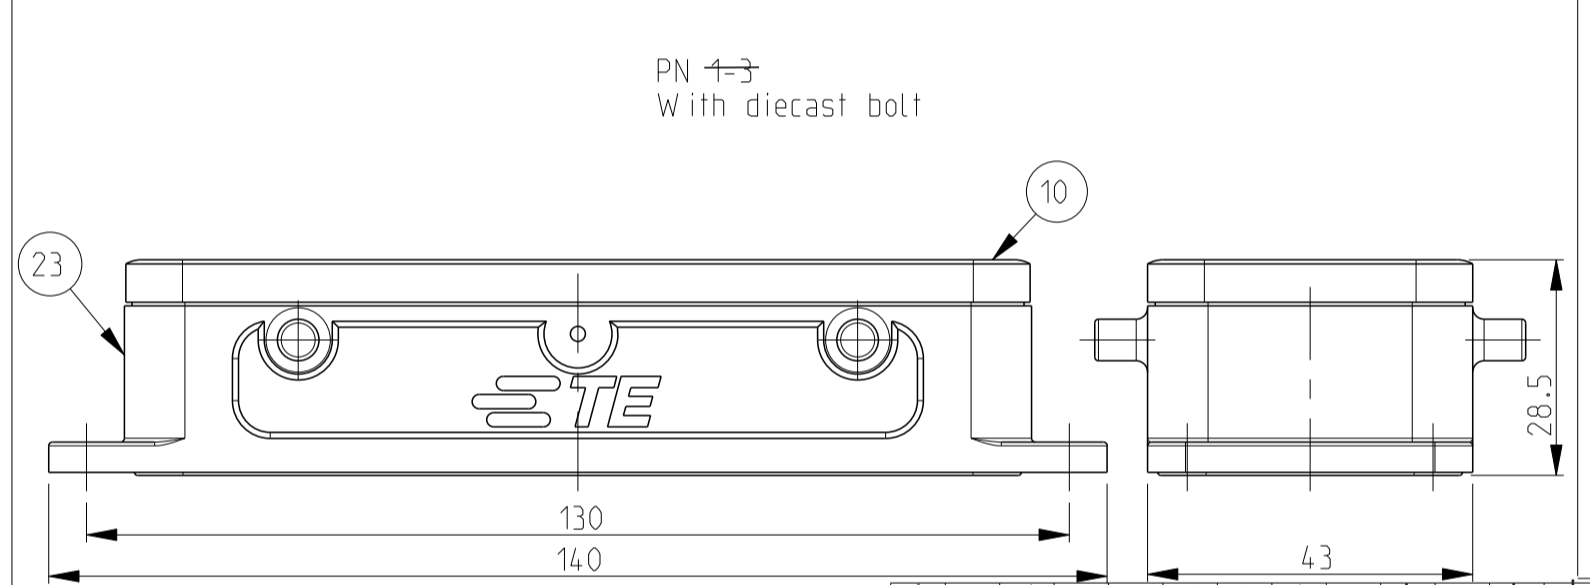

REVISIONS				
P	LTN	DESCRIPTION	DATE	OWN APVD
C	ECR-15-015721		18FEB2016	GCM JB
C1	ECR-16-015318		18AUG2017	GR MKO
C2	ECR-16-016768		15NOV2017	GR MKO
C3	ECR-17-014033		13MAR2018	SG MKO

- NOTES
- Material : Housing : aluminium die casting alloy
Seals : Neoprene : Viton
 - Surface : Varnish - Grey
- Aluminium oxide
- Varnish black
 - Varnish on the inside is not necessary
 - Packaging
Quantity 5 pieces in a box

ITEM NO	DESCRIPTION	MATERIAL	SURFACE	COLOR	ITEM NO	NOTES
1	Surface mounted housing side entry HB	Aluminium			23	With diecast bolt
2	Profile seal	Neoprene		Black	22	Conductive
3	Flange seal	Neoprene		Black	21	Conductive
4	Surface mounted housing side entry HB	Aluminium	Chromit AL TCP passivation	Black RAL9005	20	
5	Surface mounted housing side entry HB	Aluminium		Grey RAL7001	19	Neutral
6	Flange seal	Neoprene		Black	18	2 mm thick
7	Surface mounted housing side entry HB	Aluminium		Grey RAL7001	17	Noses milled off
8	Surface mounted housing side entry HB	Aluminium		Grey	16	Without TE indication
9	Surface mounted housing side entry HB-K	Aluminium	Aluminium oxide	Blank	15	
10	Surface mounted housing side entry HB	Aluminium		Grey RAL7001	14	Elecon-logo
11	Flanged seal	Viton		Black	13	
12	Profile seal	Viton		Light grey	12	3 mm thick
13	Flange seal	Neoprene		Black	11	1 mm thick
14	Profile seal	Neoprene		Black	10	
15	VS-Clip bolt	Steel	Zinc plated	Blue	9	
16	ZB-Clip bolt	Stainless steel		Blank	8	
17	ZB-Clip bolt	Steel	Zinc plated	Blue	7	
18	LB-Side clip	Stainless steel		Blank	6	
19	LB-Side clip	Steel	Zinc plated	Blue	5	
20	VS-Locking clip	Stainless steel		Blank	4	
21	VS-Locking clip	Steel	Zinc plated	Blue	3	
22	Surface mounted housing side entry HB-K	Aluminium	Aluminium oxide	Black RAL9005	2	
23	Surface mounted housing side entry HB	Aluminium		Grey RAL7001	1	