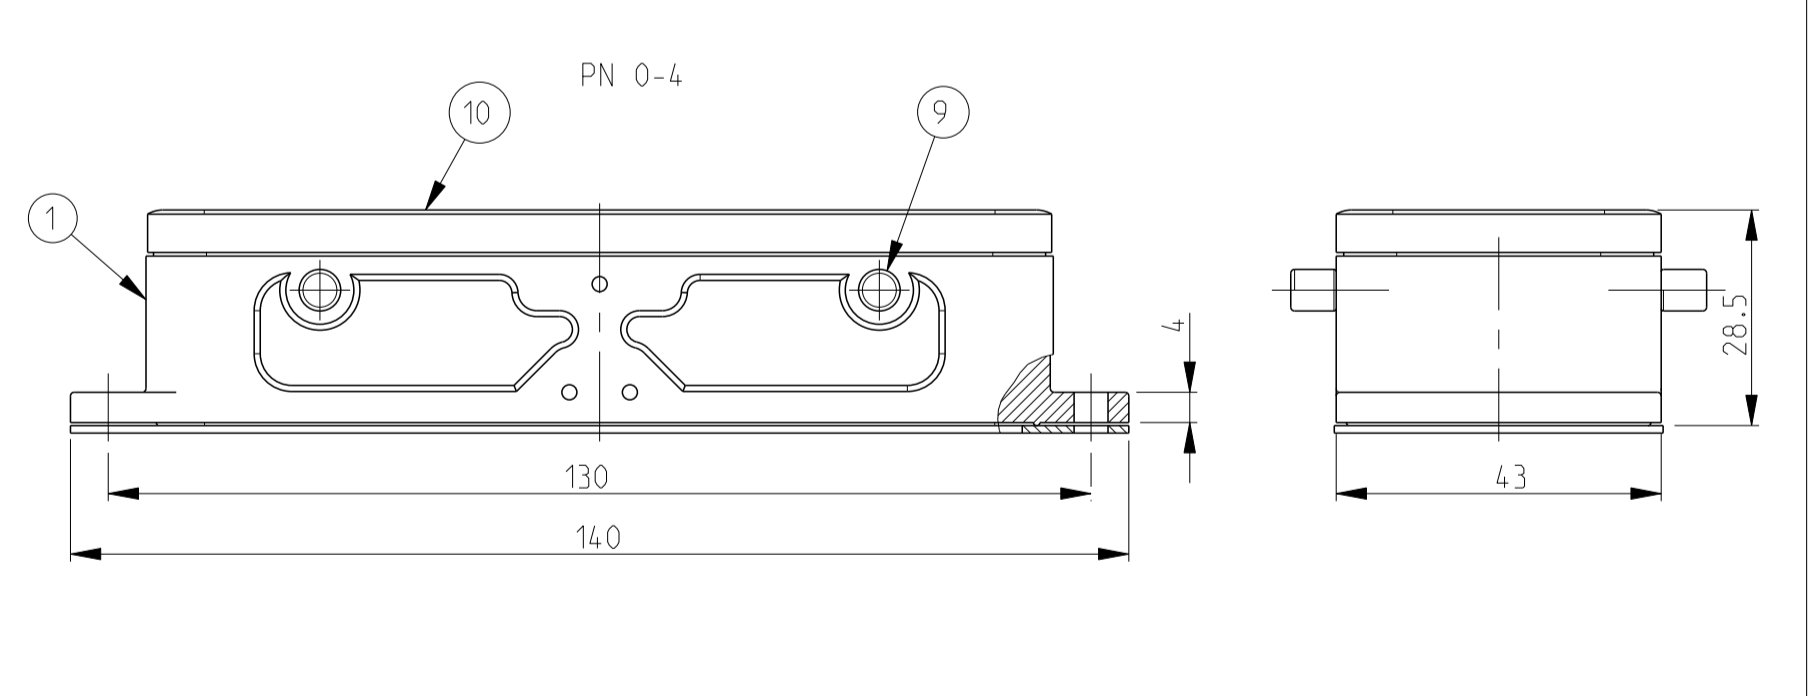

REVISIONS				
P	LTN	DESCRIPTION	DATE	OWN APVD
C	ECR-15-015721		18FEB2016	GCM JB
C1	ECR-16-015318		18AUG2017	GR MKO
C2	ECR-16-016768		15NOV2017	GR MKO
C3	ECR-17-014033		13MAR2018	SG MKO

- NOTES
- Material : Housing : aluminium die casting alloy
Seals : Neoprene : Viton
 - Surface : Varnish - Grey
- Aluminium oxide
- Varnish black
 - Varnish on the inside is not necessary
 - Packaging
Quantity 5 pieces in a box

ITEM NO	DESCRIPTION	MATERIAL	SURFACE	COLOR	ITEM NO	NOTES
1	Surface mounted housing side entry HB	Aluminium			23	With diecast bolt
2	Profile seal	Neoprene		Black	22	Conductive
3	Flange seal	Neoprene		Black	21	Conductive
4	Surface mounted housing side entry HB	Aluminium	Chromit AL TCP passivation	Black RAL9005	20	
5	Surface mounted housing side entry HB	Aluminium		Grey RAL7001	19	Neutral
6	Flange seal	Neoprene		Black	18	2 mm thick
7	Surface mounted housing side entry HB	Aluminium		Grey RAL7001	17	Noses milled off
8	Surface mounted housing side entry HB	Aluminium		Grey	16	Without TE indication
9	Surface mounted housing side entry HB-K	Aluminium	Aluminium oxide	Blank	15	
10	Surface mounted housing side entry HB	Aluminium		Grey RAL7001	14	Elecon-logo
11	Flanged seal	Viton		Black	13	
12	Profile seal	Viton		Light grey	12	3 mm thick
13	Flange seal	Neoprene		Black	11	1 mm thick
14	Profile seal	Neoprene		Black	10	
15	VS-Clip bolt	Steel	Zinc plated	Blue	9	
16	ZB-Clip bolt	Stainless steel		Blank	8	
17	ZB-Clip bolt	Steel	Zinc plated	Blue	7	
18	LB-Side clip	Stainless steel		Blank	6	
19	LB-Side clip	Steel	Zinc plated	Blue	5	
20	VS-Locking clip	Stainless steel		Blank	4	
21	VS-Locking clip	Steel	Zinc plated	Blue	3	
22	Surface mounted housing side entry HB-K	Aluminium	Aluminium oxide	Black RAL9005	2	
23	Surface mounted housing side entry HB	Aluminium		Grey RAL7001	1	