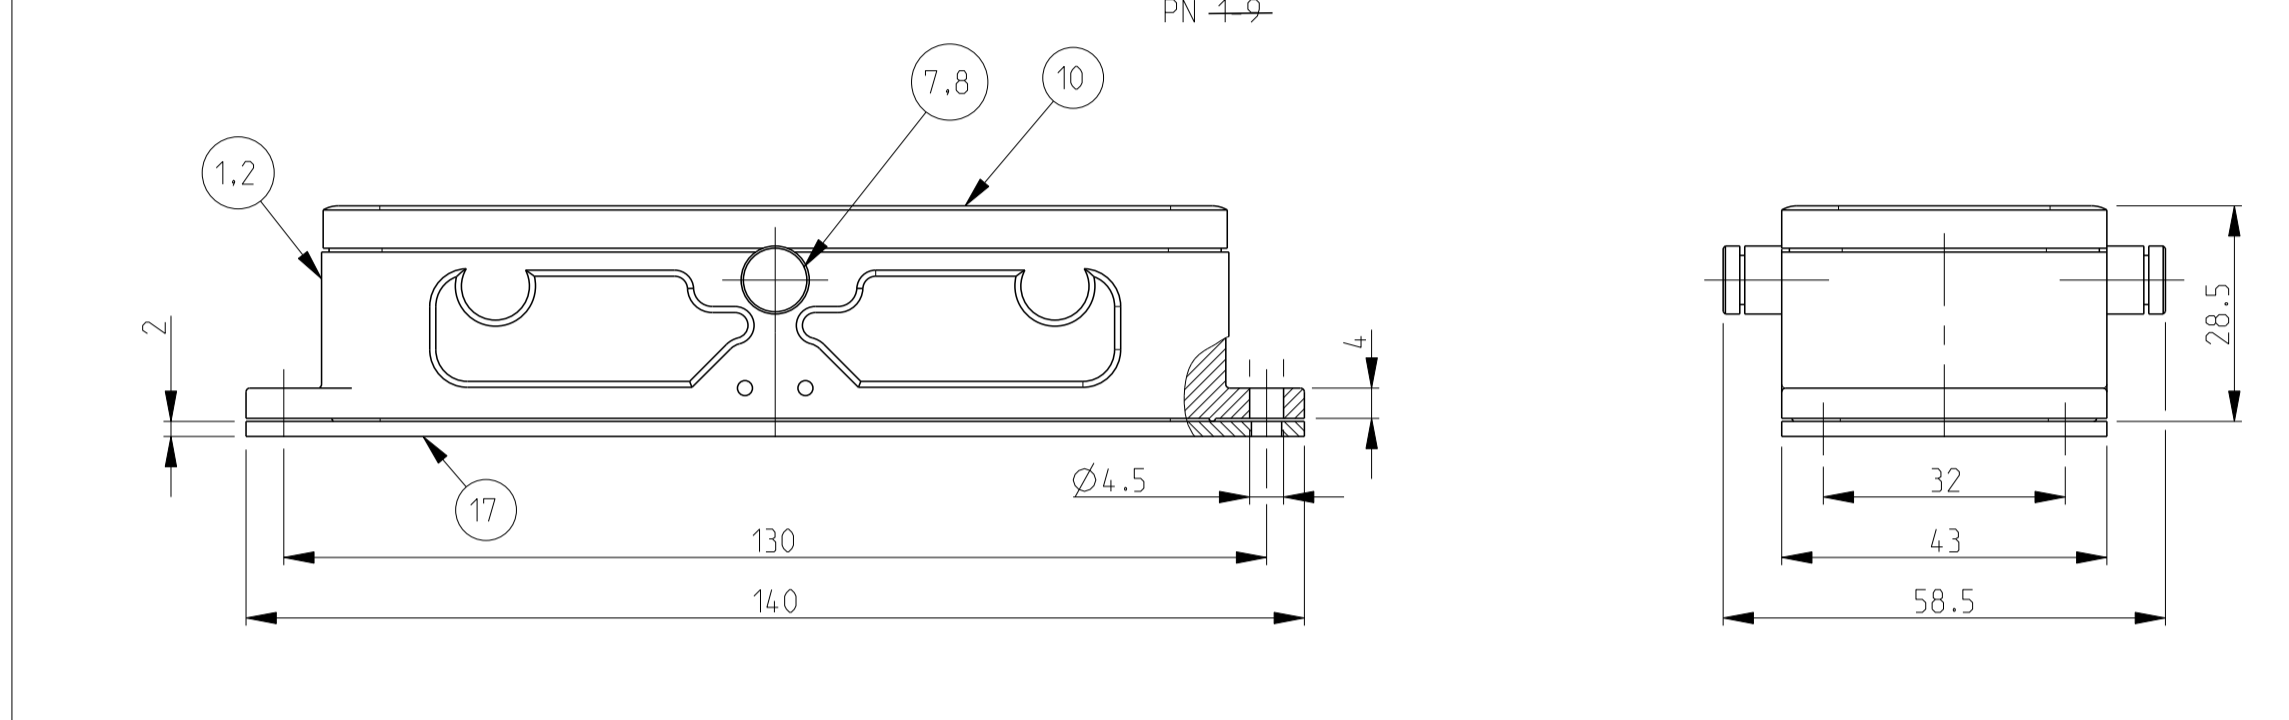

REVISIONS				
P	LTN	DESCRIPTION	DATE	OWN APVD
C	ECR-15-015721		18FEB2016	GCM JB
C1	ECR-16-015318		18AUG2017	GR MKO
C2	ECR-16-016768		15NOV2017	GR MKO
C3	ECR-17-014033		13MAR2018	SG MKO

- NOTES
- Material : Housing : aluminium die casting alloy
Seals : Neoprene : Viton
 - Surface : Varnish - Grey
- Aluminium oxide
- Varnish black
 - Varnish on the inside is not necessary
 - Packaging
Quantity 5 pieces in a box

ITEM NO	DESCRIPTION	MATERIAL	SURFACE	COLOR	ITEM NO	NOTES
1	Surface mounted housing side entry HB	Aluminium			23	With diecast bolt
2	Profile seal	Neoprene		Black	22	Conductive
3	Flange seal	Neoprene		Black	21	Conductive
4	Surface mounted housing side entry HB	Aluminium	Chromit AL TCP passivation	Black RAL9005	20	
5	Surface mounted housing side entry HB	Aluminium		Grey RAL7001	19	Neutral
6	Flange seal	Neoprene		Black	18	2 mm thick
7	Surface mounted housing side entry HB	Aluminium		Grey RAL7001	17	Noses milled off
8	Surface mounted housing side entry HB	Aluminium		Grey	16	Without TE indication
9	Surface mounted housing side entry HB-K	Aluminium	Aluminium oxide	Blank	15	
10	Surface mounted housing side entry HB	Aluminium		Grey RAL7001	14	Elecon-logo
11	Flanged seal	Viton		Black	13	
12	Profile seal	Viton		Light grey	12	3 mm thick
13	Flange seal	Neoprene		Black	11	1 mm thick
14	Profile seal	Neoprene		Black	10	
15	VS-Clip bolt	Steel	Zinc plated	Blue	9	
16	ZB-Clip bolt	Stainless steel		Blank	8	
17	ZB-Clip bolt	Steel	Zinc plated	Blue	7	
18	LB-Side clip	Stainless steel		Blank	6	
19	LB-Side clip	Steel	Zinc plated	Blue	5	
20	VS-Locking clip	Stainless steel		Blank	4	
21	VS-Locking clip	Steel	Zinc plated	Blue	3	
22	Surface mounted housing side entry HB-K	Aluminium	Aluminium oxide	Black RAL9005	2	
23	Surface mounted housing side entry HB	Aluminium		Grey RAL7001	1	