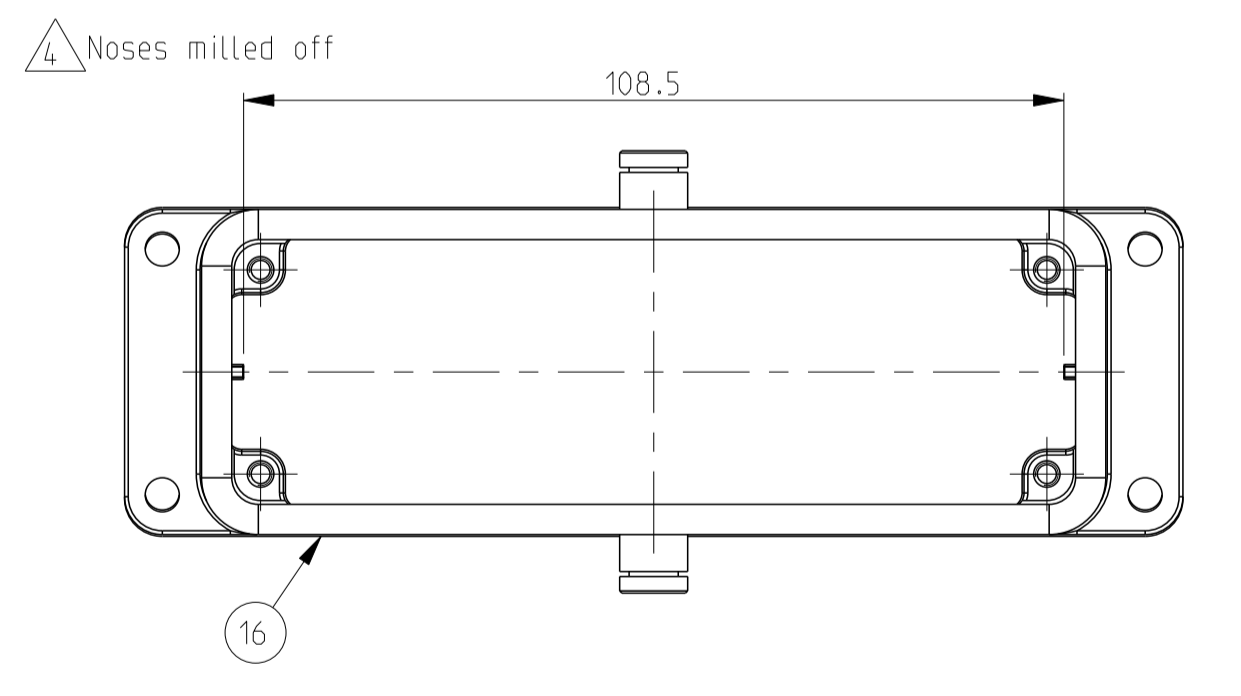

REVISIONS				
P	LTN	DESCRIPTION	DATE	OWN APVD
C	ECR-15-015721		18FEB2016	GCM JB
C1	ECR-16-015318		18AUG2017	GR MKO
C2	ECR-16-016768		15NOV2017	GR MKO
C3	ECR-17-014033		13MAR2018	SG MKO

- NOTES
- Material : Housing : aluminium die casting alloy
Seals : Neoprene : Viton
 - Surface : Varnish - Grey
- Aluminium oxide
- Varnish black
 - Varnish on the inside is not necessary
 - Packaging
Quantity 5 pieces in a box

ITEM NO	DESCRIPTION	MATERIAL	SURFACE	COLOR	ITEM NO	NOTES
1	Surface mounted housing side entry HB	Aluminium			23	With diecast bolt
2	Profile seal	Neoprene		Black	22	Conductive
3	Flange seal	Neoprene		Black	21	Conductive
4	Surface mounted housing side entry HB	Aluminium	Chromit AL TCP passivation	Black RAL9005	20	
5	Surface mounted housing side entry HB	Aluminium		Grey RAL7001	19	Neutral
6	Flange seal	Neoprene		Black	18	2 mm thick
7	Surface mounted housing side entry HB	Aluminium		Grey RAL7001	17	Noses milled off
8	Surface mounted housing side entry HB	Aluminium		Grey	16	Without TE indication
9	Surface mounted housing side entry HB-K	Aluminium	Aluminium oxide	Blank	15	
10	Surface mounted housing side entry HB	Aluminium		Grey RAL7001	14	Elecon-logo
11	Flanged seal	Viton		Black	13	
12	Profile seal	Viton		Light grey	12	3 mm thick
13	Flange seal	Neoprene		Black	11	1 mm thick
14	Profile seal	Neoprene		Black	10	
15	VS-Clip bolt	Steel	Zinc plated	Blue	9	
16	ZB-Clip bolt	Stainless steel		Blank	8	
17	ZB-Clip bolt	Steel	Zinc plated	Blue	7	
18	LB-Side clip	Stainless steel		Blank	6	
19	LB-Side clip	Steel	Zinc plated	Blue	5	
20	VS-Locking clip	Stainless steel		Blank	4	
21	VS-Locking clip	Steel	Zinc plated	Blue	3	
22	Surface mounted housing side entry HB-K	Aluminium	Aluminium oxide	Black RAL9005	2	
23	Surface mounted housing side entry HB	Aluminium		Grey RAL7001	1	