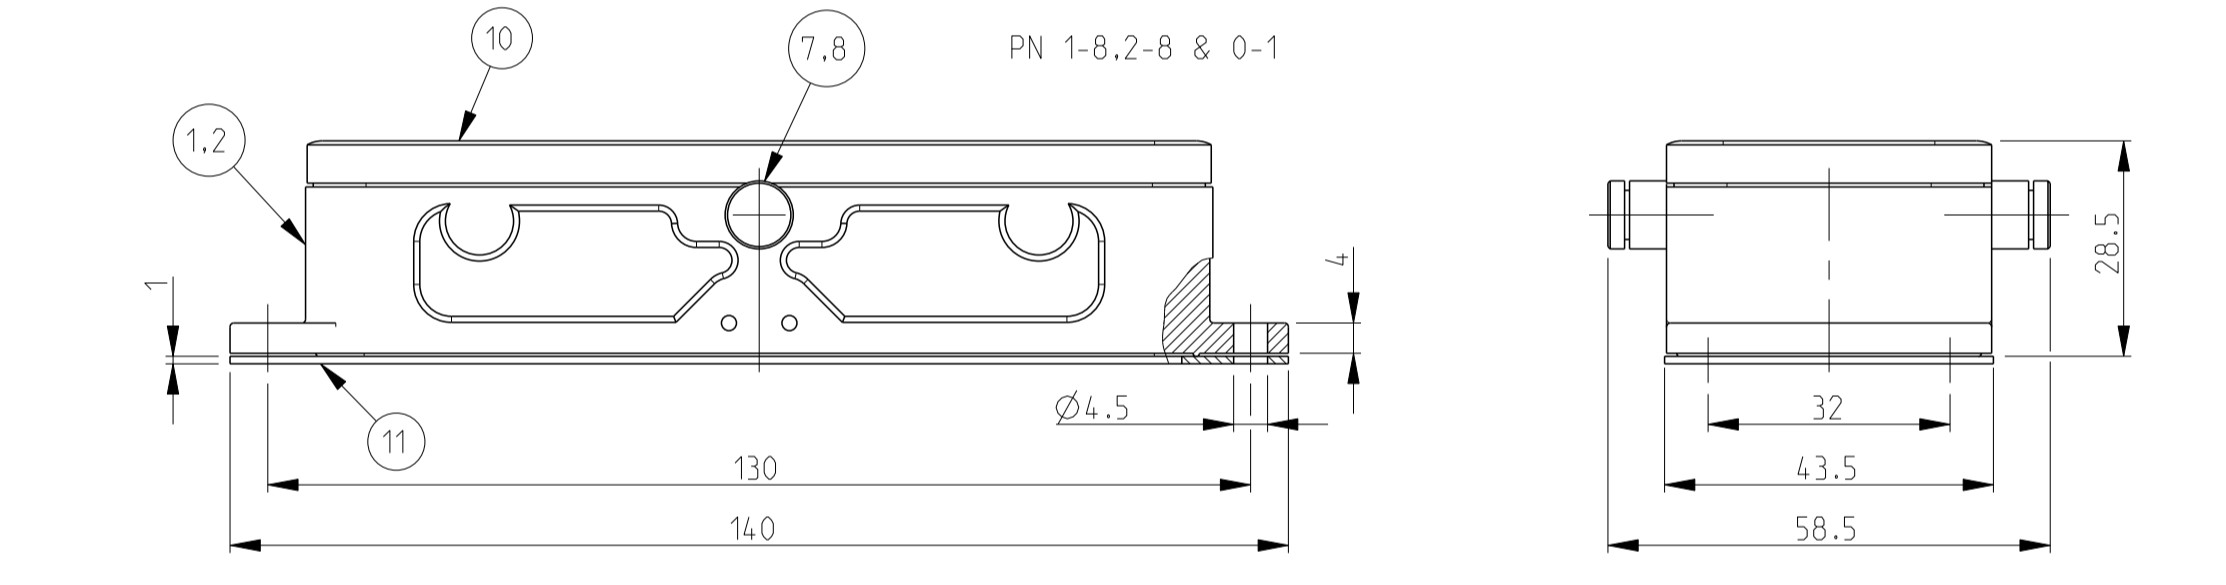

REVISIONS				
P	LTN	DESCRIPTION	DATE	OWN APVD
C	ECR-15-015721		18FEB2016	GCM JB
C1	ECR-16-015318		18AUG2017	GR MKO
C2	ECR-16-016768		15NOV2017	GR MKO
C3	ECR-17-014033		13MAR2018	SG MKO

- NOTES
- Material : Housing : aluminium die casting alloy
Seals : Neoprene : Viton
 - Surface : Varnish - Grey
- Aluminium oxide
- Varnish black
 - Varnish on the inside is not necessary
 - Packaging
Quantity 5 pieces in a box

ITEM NO	DESCRIPTION	MATERIAL	SURFACE	COLOR	ITEM NO	NOTES
1	Surface mounted housing side entry HB	Aluminium			23	With diecast bolt
2	Profile seal	Neoprene		Black	22	Conductive
3	Flange seal	Neoprene		Black	21	Conductive
4	Surface mounted housing side entry HB	Aluminium	Chromit AL TCP passivation	Black RAL9005	20	
5	Surface mounted housing side entry HB	Aluminium		Grey RAL7001	19	Neutral
6	Flange seal	Neoprene		Black	18	2 mm thick
7	Surface mounted housing side entry HB	Aluminium		Grey RAL7001	17	Noses milled off
8	Surface mounted housing side entry HB	Aluminium		Grey	16	Without TE indication
9	Surface mounted housing side entry HB-K	Aluminium	Aluminium oxide	Blank	15	
10	Surface mounted housing side entry HB	Aluminium		Grey RAL7001	14	Elecon-logo
11	Flanged seal	Viton		Black	13	
12	Profile seal	Viton		Light grey	12	3 mm thick
13	Flange seal	Neoprene		Black	11	1 mm thick
14	Profile seal	Neoprene		Black	10	
15	VS-Clip bolt	Steel	Zinc plated	Blue	9	
16	ZB-Clip bolt	Stainless steel		Blank	8	
17	ZB-Clip bolt	Steel	Zinc plated	Blue	7	
18	LB-Side clip	Stainless steel		Blank	6	
19	LB-Side clip	Steel	Zinc plated	Blue	5	
20	VS-Locking clip	Stainless steel		Blank	4	
21	VS-Locking clip	Steel	Zinc plated	Blue	3	
22	Surface mounted housing side entry HB-K	Aluminium	Aluminium oxide	Black RAL9005	2	
23	Surface mounted housing side entry HB	Aluminium		Grey RAL7001	1	