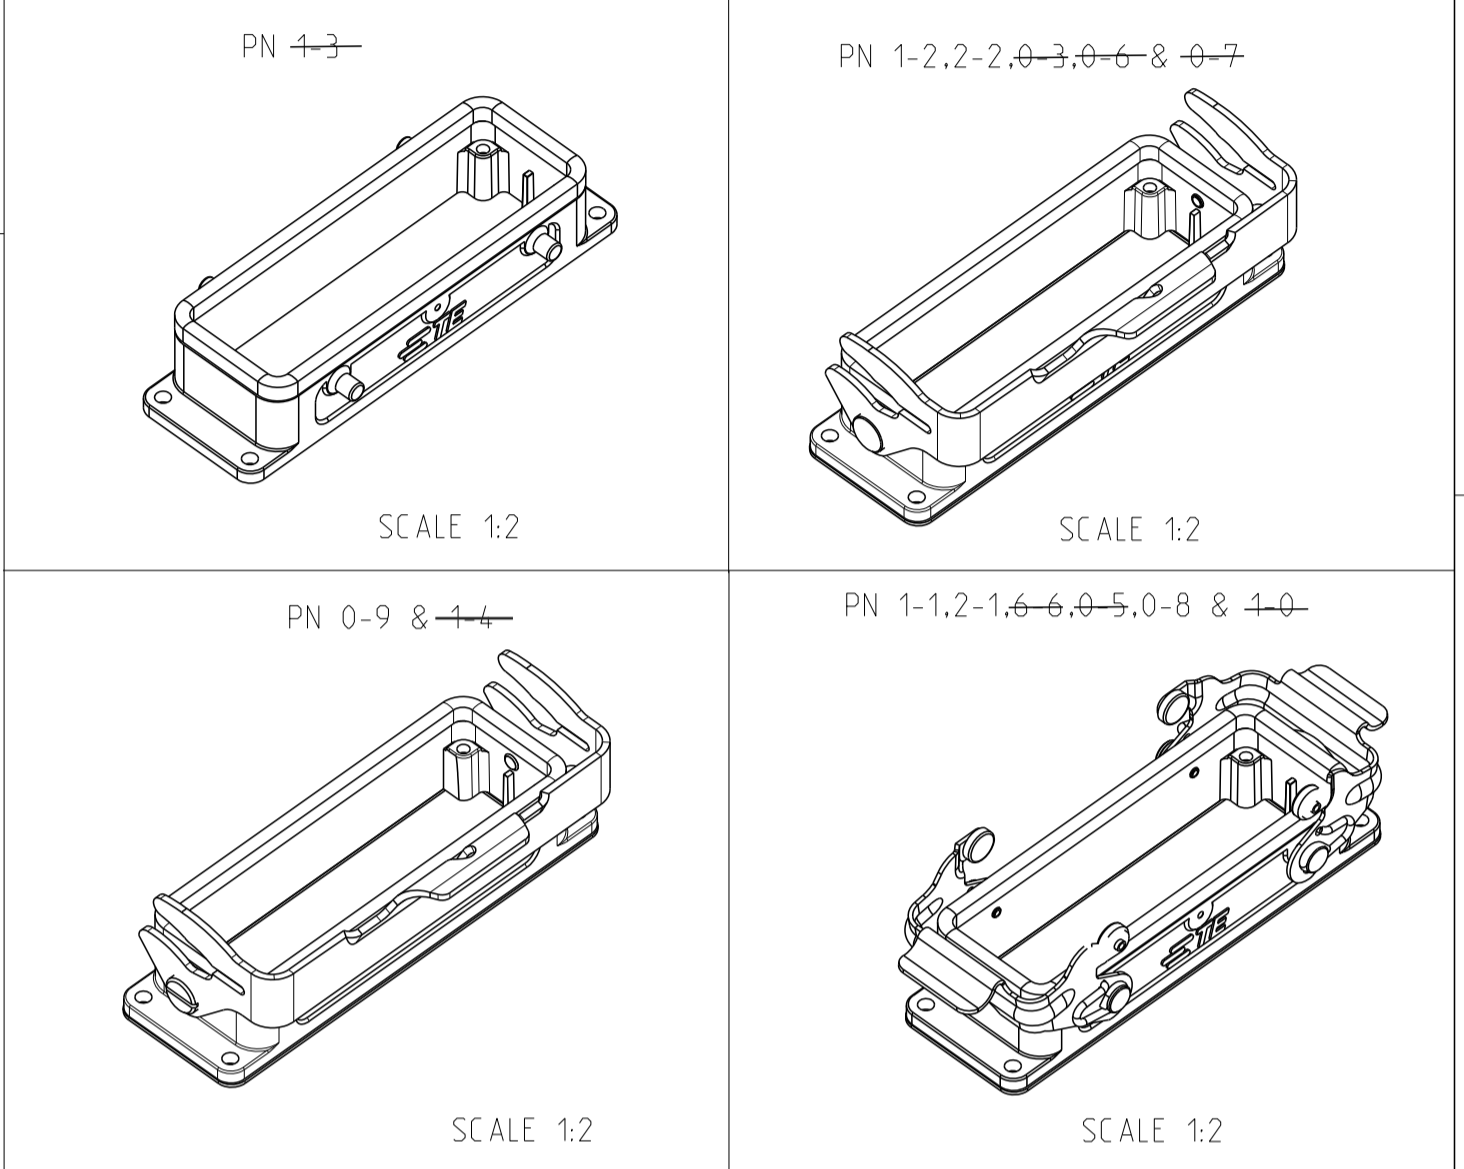

ITEM NO	DESCRIPTION	MATERIAL	SURFACE	COLOR	ITEM NO	NOTES
1	Surface mounted housing side entry HB	Aluminium			23	With diecast bolt
2	Profile seal	Neoprene		Black	22	Conductive
3	Flange seal	Neoprene		Black	21	Conductive
4	Surface mounted housing side entry HB	Aluminium	Chromit AL TCP passivation	Black RAL9005	20	
5	Surface mounted housing side entry HB	Aluminium		Grey RAL7001	19	Neutral
6	Flange seal	Neoprene		Black	18	2 mm thick
7	Surface mounted housing side entry HB	Aluminium		Grey RAL7001	17	Noses milled off
8	Surface mounted housing side entry HB	Aluminium		Grey	16	Without TE indication
9	Surface mounted housing side entry HB-K	Aluminium	Aluminium oxide	Blank	15	
10	Surface mounted housing side entry HB	Aluminium		Grey RAL7001	14	Elecon-logo
11	Flanged seal	Viton		Black	13	
12	Profile seal	Viton		Light grey	12	3 mm thick
13	Flange seal	Neoprene		Black	11	1 mm thick
14	Profile seal	Neoprene		Black	10	
15	VS-Clip bolt	Steel	Zinc plated	Blue	9	
16	ZB-Clip bolt	Stainless steel		Blank	8	
17	ZB-Clip bolt	Steel	Zinc plated	Blue	7	
18	LB-Side clip	Stainless steel		Blank	6	
19	LB-Side clip	Steel	Zinc plated	Blue	5	
20	VS-Locking clip	Stainless steel		Blank	4	
21	VS-Locking clip	Steel	Zinc plated	Blue	3	
22	Surface mounted housing side entry HB-K	Aluminium	Aluminium oxide	Black RAL9005	2	
23	Surface mounted housing side entry HB	Aluminium		Grey RAL7001	1	