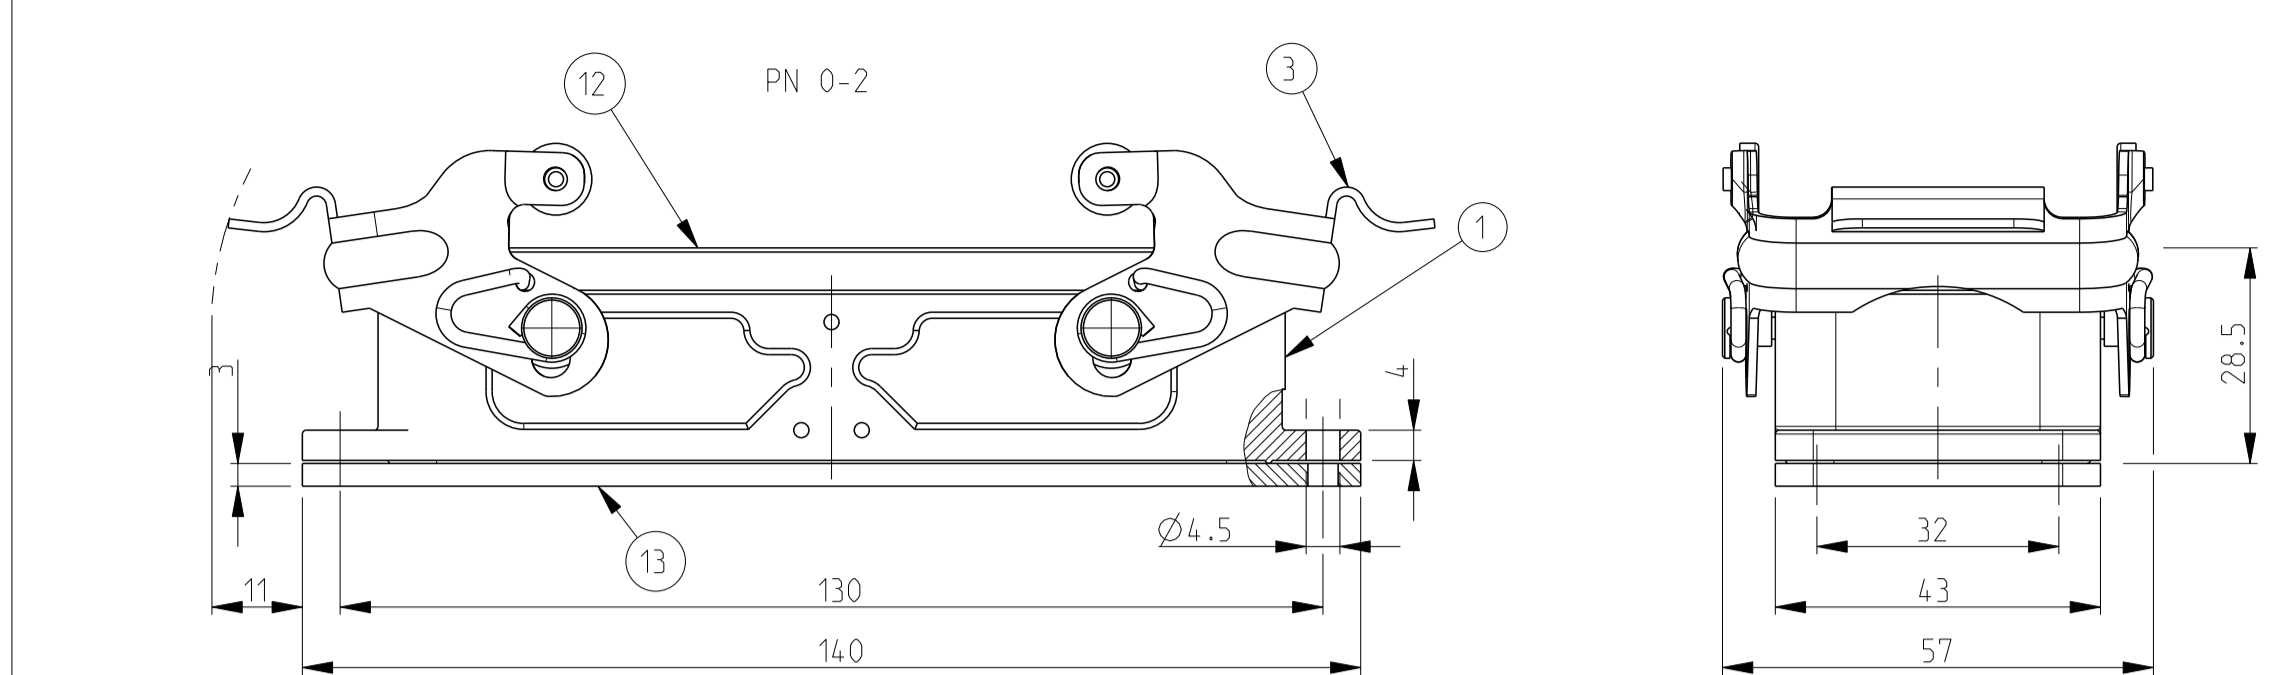

REVISIONS				
P	LTN	DESCRIPTION	DATE	OWN APVD
C	ECR-15-015721		18FEB2016	GCM JB
C1	ECR-16-015318		18AUG2017	GR MKO
C2	ECR-16-016768		15NOV2017	GR MKO
C3	ECR-17-014033		13MAR2018	SG MKO

- NOTES
- Material : Housing : aluminium die casting alloy
Seals : Neoprene : Viton
 - Surface : Varnish - Grey
- Aluminium oxide
- Varnish black
 - Varnish on the inside is not necessary
 - Packaging
Quantity 5 pieces in a box

ITEM NO	DESCRIPTION	MATERIAL	SURFACE	COLOR	ITEM NO	NOTES
1	Surface mounted housing side entry HB	Aluminium			23	With diecast bolt
2	Profile seal	Neoprene		Black	22	Conductive
3	Flange seal	Neoprene		Black	21	Conductive
4	Surface mounted housing side entry HB	Aluminium	Chromit AL TCP passivation	Black RAL9005	20	
5	Surface mounted housing side entry HB	Aluminium		Grey RAL7001	19	Neutral
6	Flange seal	Neoprene		Black	18	2 mm thick
7	Surface mounted housing side entry HB	Aluminium		Grey RAL7001	17	Noses milled off
8	Surface mounted housing side entry HB	Aluminium		Grey	16	Without TE indication
9	Surface mounted housing side entry HB-K	Aluminium	Aluminium oxide	Blank	15	
10	Surface mounted housing side entry HB	Aluminium		Grey RAL7001	14	Elecon-logo
11	Flanged seal	Viton		Black	13	
12	Profile seal	Viton		Light grey	12	3 mm thick
13	Flange seal	Neoprene		Black	11	1 mm thick
14	Profile seal	Neoprene		Black	10	
15	VS-Clip bolt	Steel	Zinc plated	Blue	9	
16	ZB-Clip bolt	Stainless steel		Blank	8	
17	ZB-Clip bolt	Steel	Zinc plated	Blue	7	
18	LB-Side clip	Stainless steel		Blank	6	
19	LB-Side clip	Steel	Zinc plated	Blue	5	
20	VS-Locking clip	Stainless steel		Blank	4	
21	VS-Locking clip	Steel	Zinc plated	Blue	3	
22	Surface mounted housing side entry HB-K	Aluminium	Aluminium oxide	Black RAL9005	2	
23	Surface mounted housing side entry HB	Aluminium		Grey RAL7001	1	