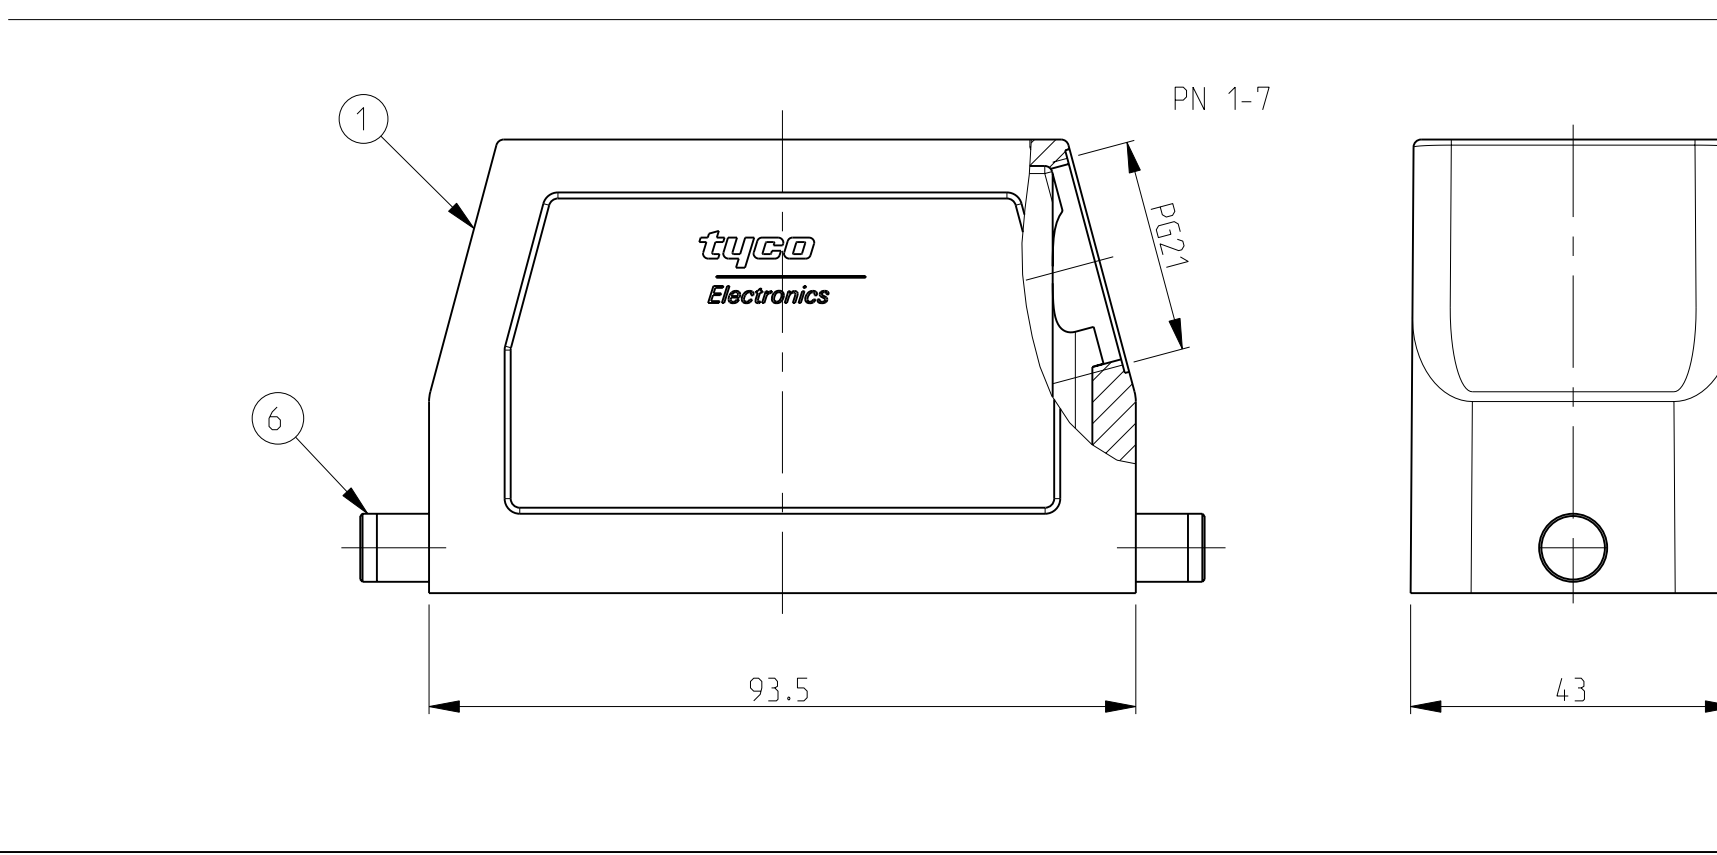

LOC	DIST	REVISIONS			
P	LTR	DESCRIPTION	DATE	DWN	APVD
A6		REVISED PER ECO-09-027197	16DEC2009	KK	AEQ
A7		ECR-17-013084	2APR18	SG	MKO

- NOTES
- Material: Housing: aluminium diecasting alloy
 - Surface: - Powder varnish grey
- Aluminium oxide+
- Varnish black
 - Varnish on the inside not necessary
 - Packaging
Packaging quantity 5 piece in a box
- ⚠️ OBSOLETE PARTS: OBSOLETE CIS STREAMLINING PER D.RENAUD/D.SINISI

QTY	DESCRIPTION	MATERIAL	SURFACE	COLOR	ITEM NO	NOTES
10	Hood HB.16 Pg.1.21	Aluminium		Grey	10	2xM3 for nameplate
9	ZB-Locking Clip	Stainless steel			9	-
8	ZB-Locking Clip	Steel	Zinc plated	Blue	8	-
7	LB-Clip bolt	Stainless steel			7	-
6	LB-Clip bolt	Steel	Zinc plated	Blue	6	Special
5	VS-Locking clip	Steel	Zinc plated	Blue	5	-
4	VS-Clip bolt	Stainless steel			4	-
3	Hood HB.16 Pg.1.21	Aluminium		No varnish	3	-
2	Hood HB.16 Pg.1.21	Aluminium	Aluminium oxide	Black	2	Special
1	Hood HB.16 Pg.1.21	Aluminium		Grey	1	-