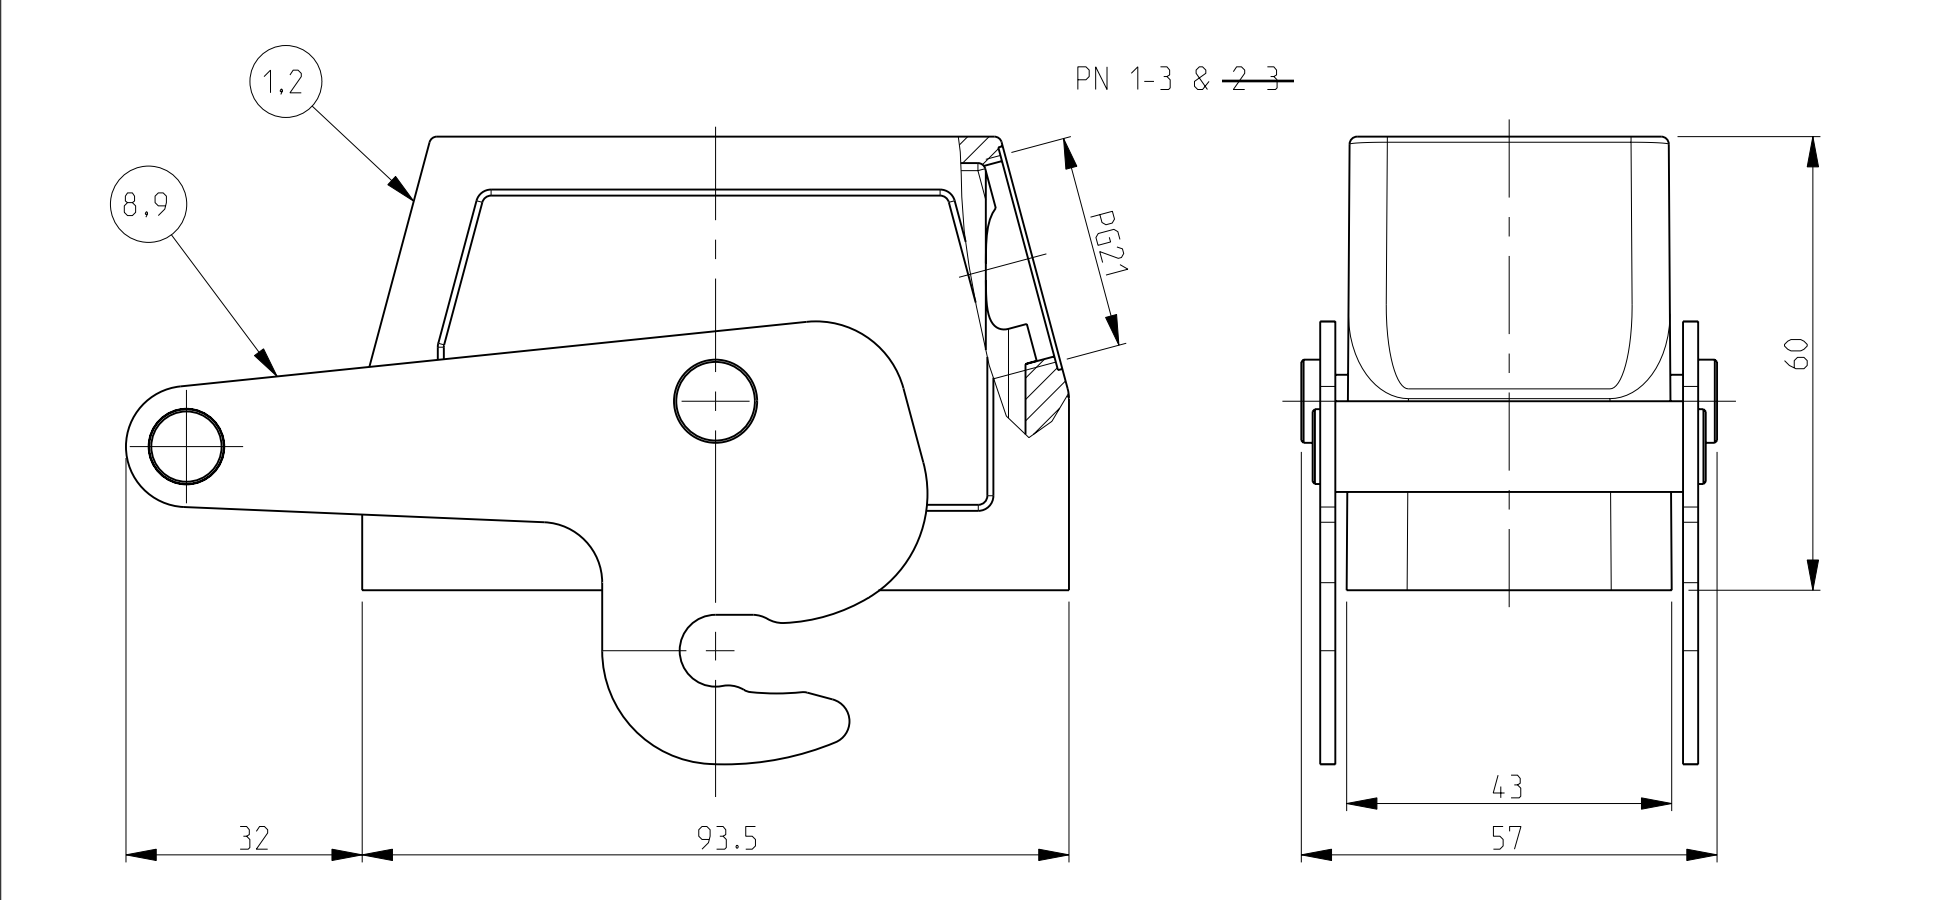

LOC	DIST	REVISIONS			
P	LTR	DESCRIPTION	DATE	DWN	APVD
A6		REVISED PER ECO-09-027197	16DEC2009	KK	AEQ
A7		ECR-17-013084	2APR18	SG	MKO

- NOTES
- Material: Housing: aluminium diecasting alloy
 - Surface: - Powder varnish grey
- Aluminium oxide+
- Varnish black
 - Varnish on the inside not necessary
 - Packaging
Packaging quantity 5 piece in a box
- ⚠️ OBSOLETE PARTS: OBSOLETE CIS STREAMLINING PER D.RENAUD/D.SINISI

QTY	DESCRIPTION	MATERIAL	SURFACE	COLOR	ITEM NO	NOTES
10	Hood HB.16 Pg.1.21	Aluminium		Grey	10	2xM3 for nameplate
9	ZB-Locking Clip	Stainless steel			9	-
8	ZB-Locking Clip	Steel	Zinc plated	Blue	8	-
7	LB-Clip bolt	Stainless steel			7	-
6	LB-Clip bolt	Steel	Zinc plated	Blue	6	Special
5	VS-Locking clip	Steel	Zinc plated	Blue	5	-
4	VS-Clip bolt	Stainless steel			4	-
3	Hood HB.16 Pg.1.21	Aluminium		No varnish	3	-
2	Hood HB.16 Pg.1.21	Aluminium	Aluminium oxide	Black	2	Special
1	Hood HB.16 Pg.1.21	Aluminium		Grey	1	-

TE CONNECTIVITY

TE Connectivity

NAME: Hood HB.16.STS.1.21.G

PRODUCT SPEC: 108-74001, 108-74003

APPLICATION SPEC: 114-74001, 114-74004

WEIGHT: A | 00779 C=1102292

CUSTOMER DRAW ING

SCALE: 1:1 SHEET: 1 OF 1 REV: A7