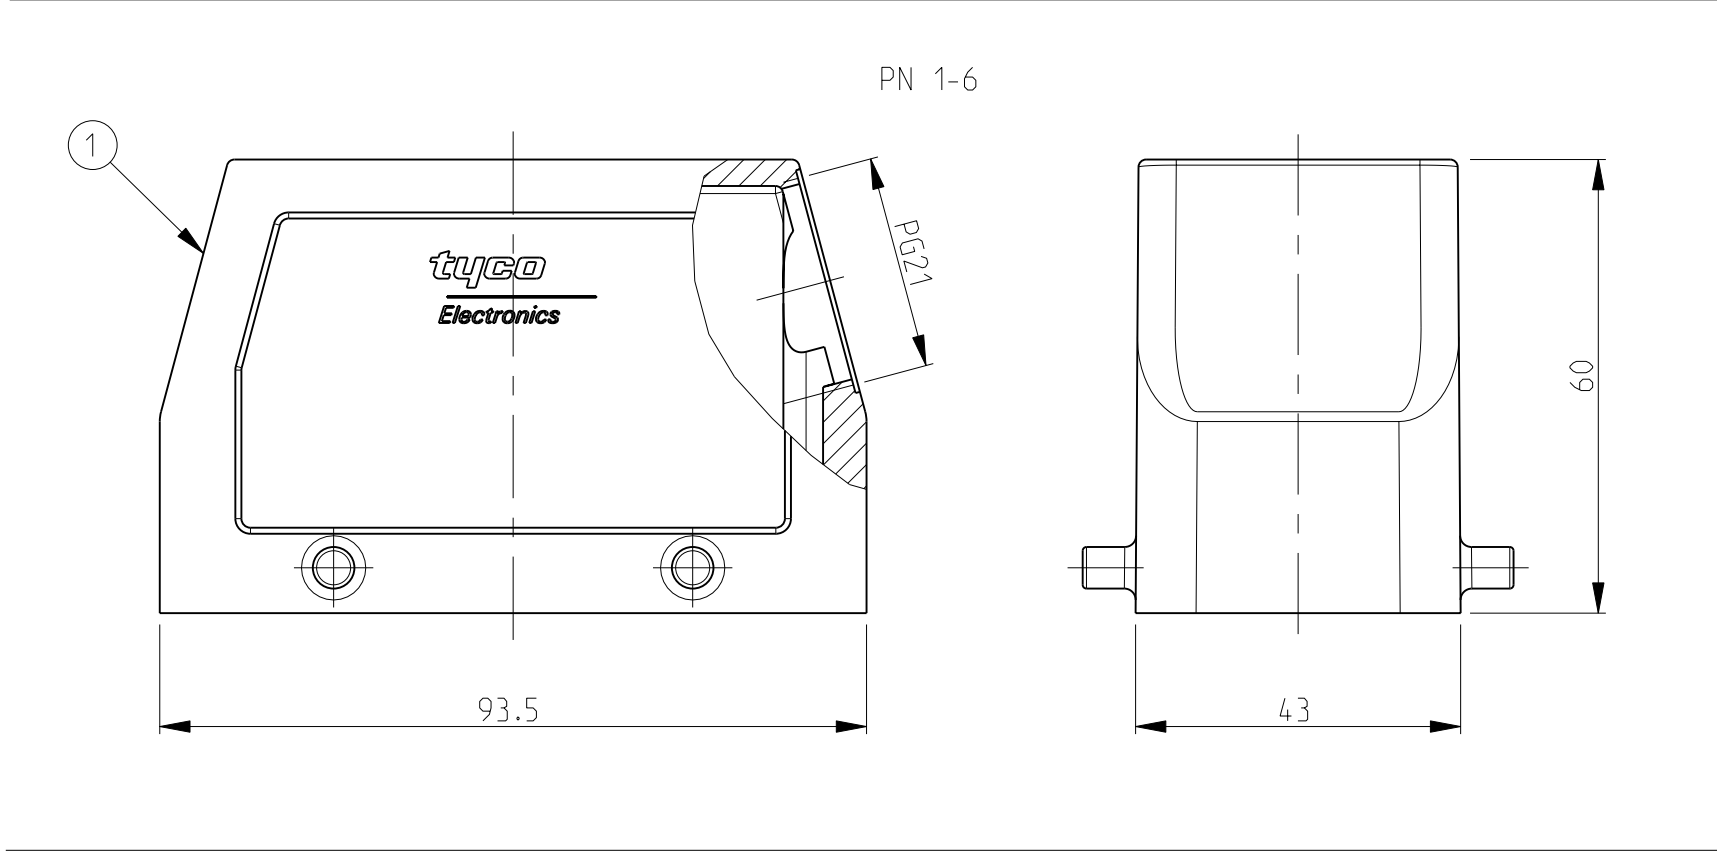

LOC	DIST	REVISIONS			
P	LTR	DESCRIPTION	DATE	DWN	APVD
A6		REVISED PER ECO-09-027197	16DEC2009	KK	AEQ
A7		ECR-17-013084	2APR18	SG	MKO

- NOTES
- Material: Housing: aluminium diecasting alloy
 - Surface: - Powder varnish grey
- Aluminium oxide+
- Varnish black
 - Varnish on the inside not necessary
 - Packaging
Packaging quantity 5 piece in a box
- ⚠️ OBSOLETE PARTS: OBSOLETE CIS STREAMLINING PER D.RENAUD/D.SINISI

QTY	DESCRIPTION	MATERIAL	SURFACE	COLOR	ITEM NO	NOTES
10	Hood HB.16 Pg.1.21	Aluminium		Grey	10	2xM3 for nameplate
9	ZB-Locking Clip	Stainless steel			9	-
8	ZB-Locking Clip	Steel	Zinc plated	Blue	8	-
7	LB-Clip bolt	Stainless steel			7	-
6	LB-Clip bolt	Steel	Zinc plated	Blue	6	Special
5	VS-Locking clip	Steel	Zinc plated	Blue	5	-
4	VS-Clip bolt	Stainless steel			4	-
3	Hood HB.16 Pg.1.21	Aluminium		No varnish	3	-
2	Hood HB.16 Pg.1.21	Aluminium	Aluminium oxide	Black	2	Special
1	Hood HB.16 Pg.1.21	Aluminium		Grey	1	-