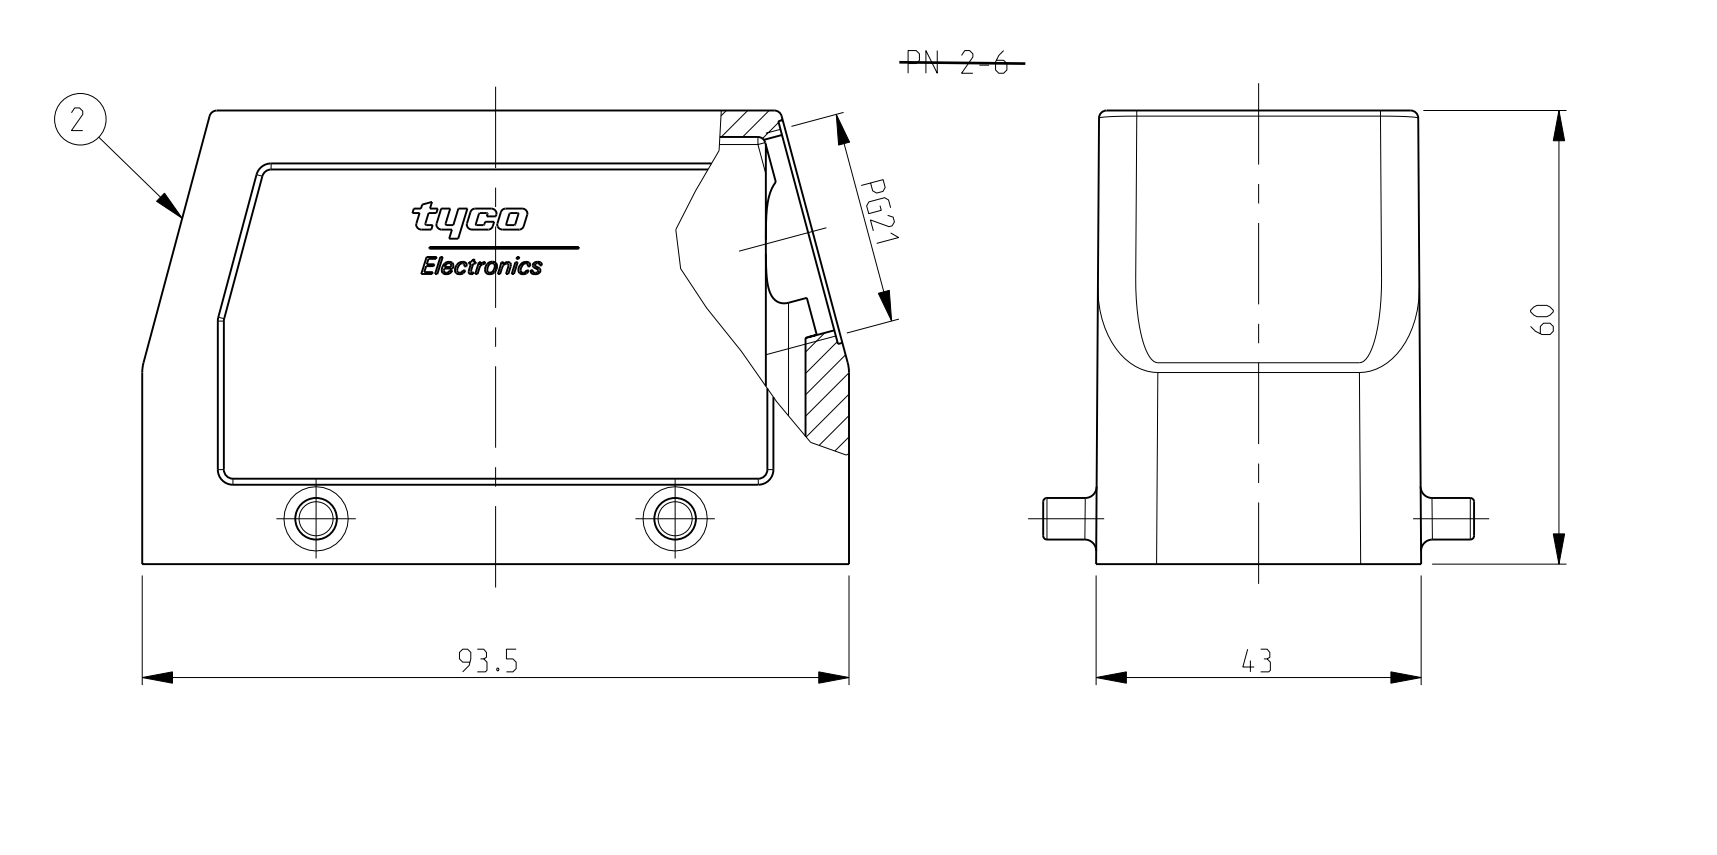

LOC	DIST	REVISIONS			
P	LTR	DESCRIPTION	DATE	DWN	APVD
A6		REVISED PER ECO-09-027197	16DEC2009	KK	AEQ
A7		ECR-17-013084	2APR18	SG	MKO

- NOTES
- Material: Housing: aluminium diecasting alloy
 - Surface: - Powder varnish grey
- Aluminium oxide+
- Varnish black
 - Varnish on the inside not necessary
 - Packaging
Packaging quantity 5 piece in a box
- ⚠️ OBSOLETE PARTS: OBSOLETE CIS STREAMLINING PER D.RENAUD/D.SINISI