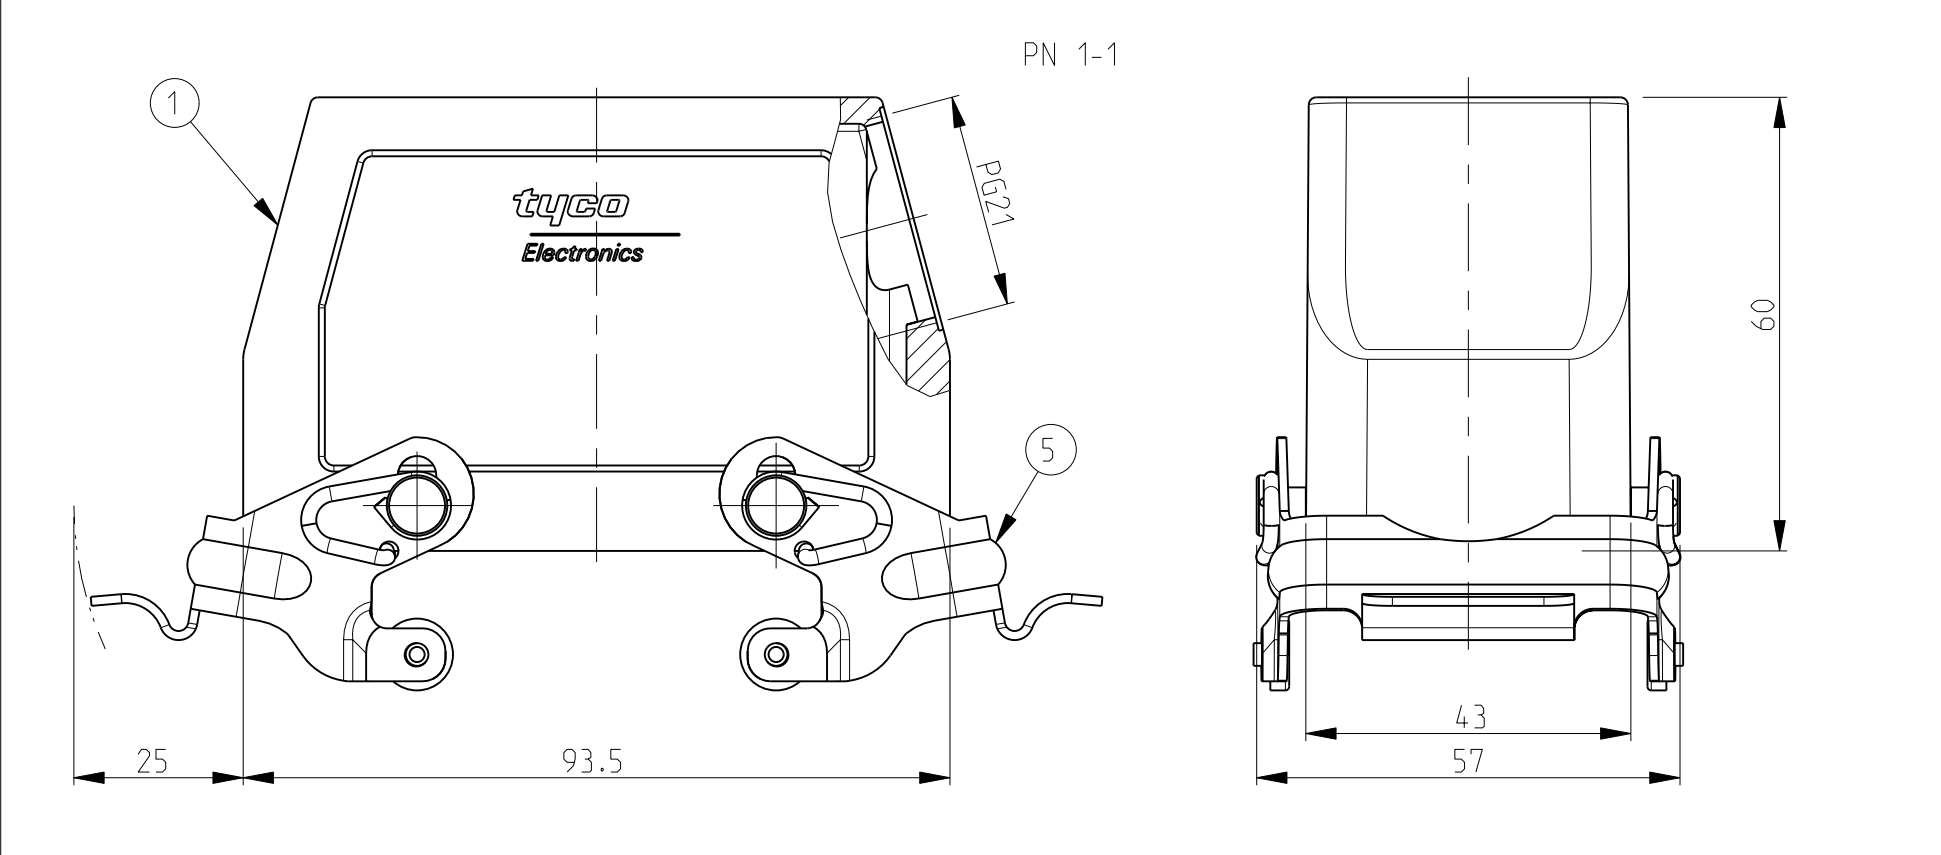

LOC	DIST	REVISIONS			
P	LTR	DESCRIPTION	DATE	DWN	APVD
A6		REVISED PER ECO-09-027197	16DEC2009	KK	AEQ
A7		ECR-17-013084	2APR18	SG	MKO

- NOTES
- Material: Housing: aluminium diecasting alloy
 - Surface: - Powder varnish grey
- Aluminium oxide+
- Varnish black
 - Varnish on the inside not necessary
 - Packaging
Packaging quantity 5 piece in a box
- ⚠️ OBSOLETE PARTS: OBSOLETE CIS STREAMLINING PER D.RENAUD/D.SINISI

QTY	DESCRIPTION	MATERIAL	SURFACE	COLOR	ITEM NO	NOTES
10	Hood HB.16 Pg.1.21	Aluminium		Grey	10	2xM3 for nameplate
9	ZB-Locking Clip	Stainless steel			9	-
8	ZB-Locking Clip	Steel	Zinc plated	Blue	8	-
7	LB-Clip bolt	Stainless steel			7	-
6	LB-Clip bolt	Steel	Zinc plated	Blue	6	Special
5	VS-Locking clip	Steel	Zinc plated	Blue	5	-
4	VS-Clip bolt	Stainless steel			4	-
3	Hood HB.16 Pg.1.21	Aluminium		No varnish	3	-
2	Hood HB.16 Pg.1.21	Aluminium	Aluminium oxide	Black	2	Special
1	Hood HB.16 Pg.1.21	Aluminium		Grey	1	-