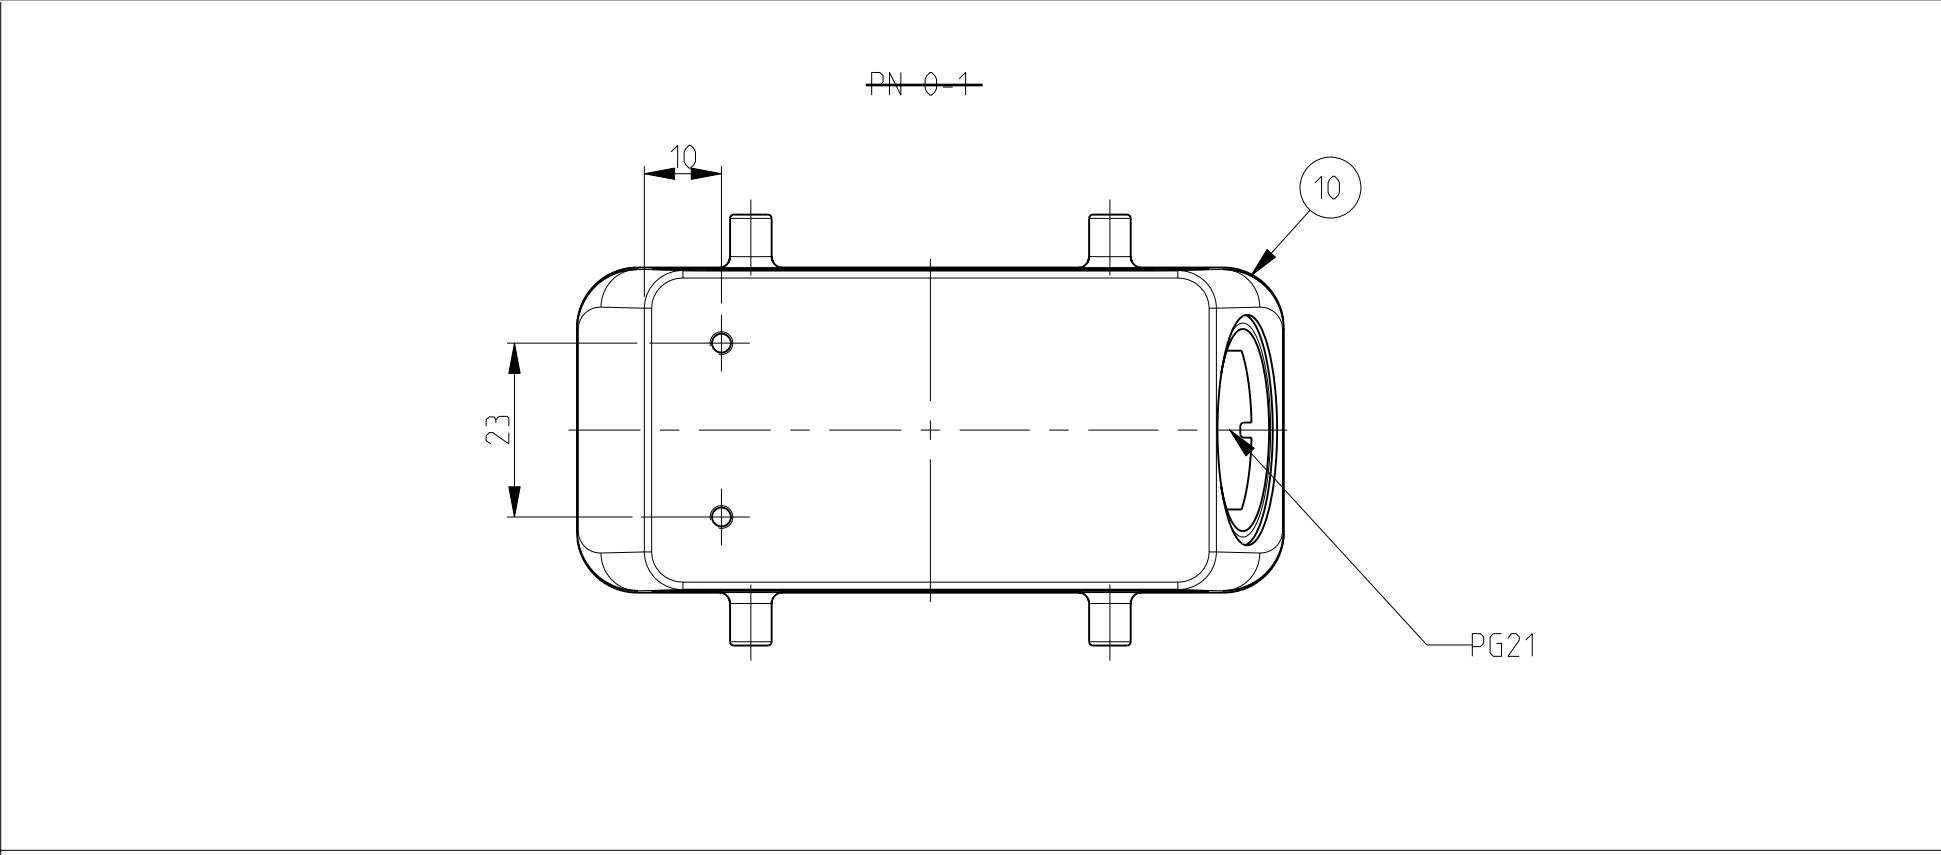

LOC	DIST	REVISIONS			
P	LTR	DESCRIPTION	DATE	DWN	APVD
A6		REVISED PER ECO-09-027197	16DEC2009	KK	AEQ
A7		ECR-17-013084	2APR18	SG	MKO

- NOTES
- Material: Housing: aluminium diecasting alloy
 - Surface: - Powder varnish grey
- Aluminium oxide+
- Varnish black
 - Varnish on the inside not necessary
 - Packaging
Packaging quantity 5 piece in a box
- ⚠️ OBSOLETE PARTS: OBSOLETE CIS STREAMLINING PER D.RENAUD/D.SINISI

QTY	DESCRIPTION	MATERIAL	SURFACE	COLOR	ITEM NO	NOTES
10	Hood HB.16 Pg.1.21	Aluminium		Grey	10	2xM3 for nameplate
9	ZB-Locking Clip	Stainless steel			9	-
8	ZB-Locking Clip	Steel	Zinc plated	Blue	8	-
7	LB-Clip bolt	Stainless steel			7	-
6	LB-Clip bolt	Steel	Zinc plated	Blue	6	Special
5	VS-Locking clip	Steel	Zinc plated	Blue	5	-
4	VS-Clip bolt	Stainless steel			4	-
3	Hood HB.16 Pg.1.21	Aluminium		No varnish	3	-
2	Hood HB.16 Pg.1.21	Aluminium	Aluminium oxide	Black	2	Special
1	Hood HB.16 Pg.1.21	Aluminium		Grey	1	-