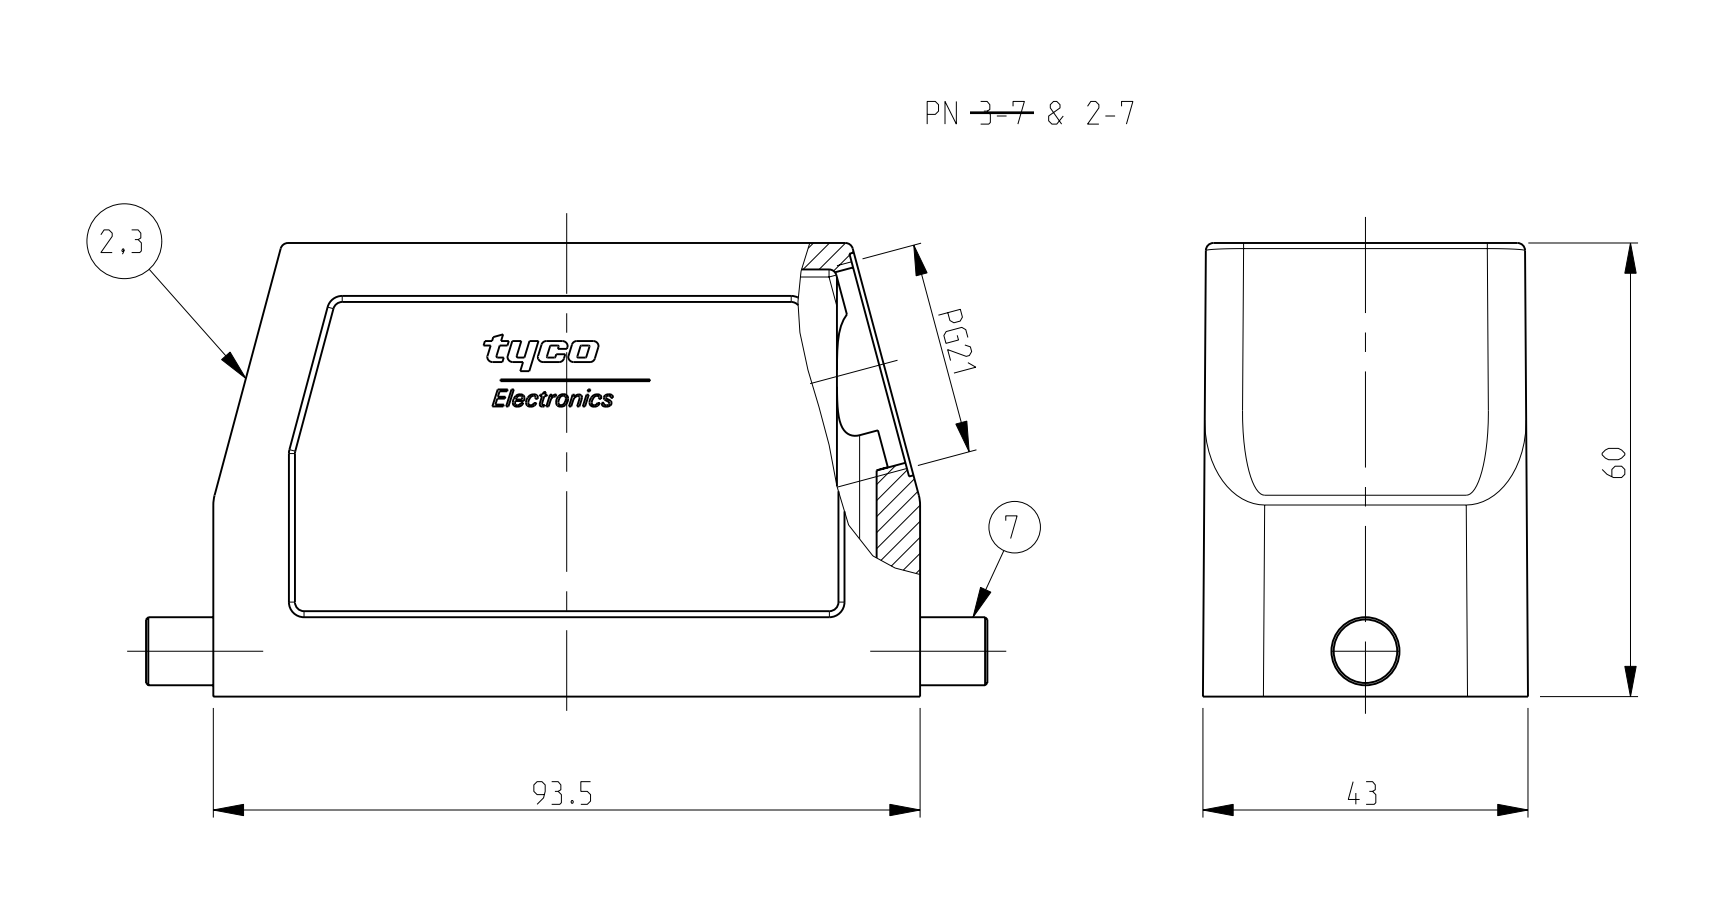

LOC	DIST	REVISIONS			
P	LTR	DESCRIPTION	DATE	DWN	APVD
A6		REVISED PER ECO-09-027197	16DEC2009	KK	AEQ
A7		ECR-17-013084	2APR18	SG	MKO

- NOTES
- Material: Housing: aluminium diecasting alloy
 - Surface: - Powder varnish grey
- Aluminium oxide+
- Varnish black
 - Varnish on the inside not necessary
 - Packaging
Packaging quantity 5 piece in a box
- ⚠️ OBSOLETE PARTS: OBSOLETE CIS STREAMLINING PER D.RENAUD/D.SINISI

QTY	DESCRIPTION	MATERIAL	SURFACE	COLOR	ITEM NO	NOTES
10	Hood HB.16 Pg.1.21	Aluminium		Grey	10	2xM3 for nameplate
9	ZB-Locking Clip	Stainless steel			9	-
8	ZB-Locking Clip	Steel	Zinc plated	Blue	8	-
7	LB-Clip bolt	Stainless steel			7	-
6	LB-Clip bolt	Steel	Zinc plated	Blue	6	Special
5	VS-Locking clip	Steel	Zinc plated	Blue	5	-
4	VS-Clip bolt	Stainless steel			4	-
3	Hood HB.16 Pg.1.21	Aluminium		No varnish	3	-
2	Hood HB.16 Pg.1.21	Aluminium	Aluminium oxide	Black	2	Special
1	Hood HB.16 Pg.1.21	Aluminium		Grey	1	-

TE CONNECTIVITY

TE Connectivity

NAME: Hood HB.16.STS.1.21.G

PRODUCT SPEC: 108-74001, 108-74003

APPLICATION SPEC: 114-74001, 114-74004

WEIGHT: A | 00779 C=1102292

CUSTOMER DRAW ING

SCALE: 1:1 SHEET: 1 OF 1 REV: A7