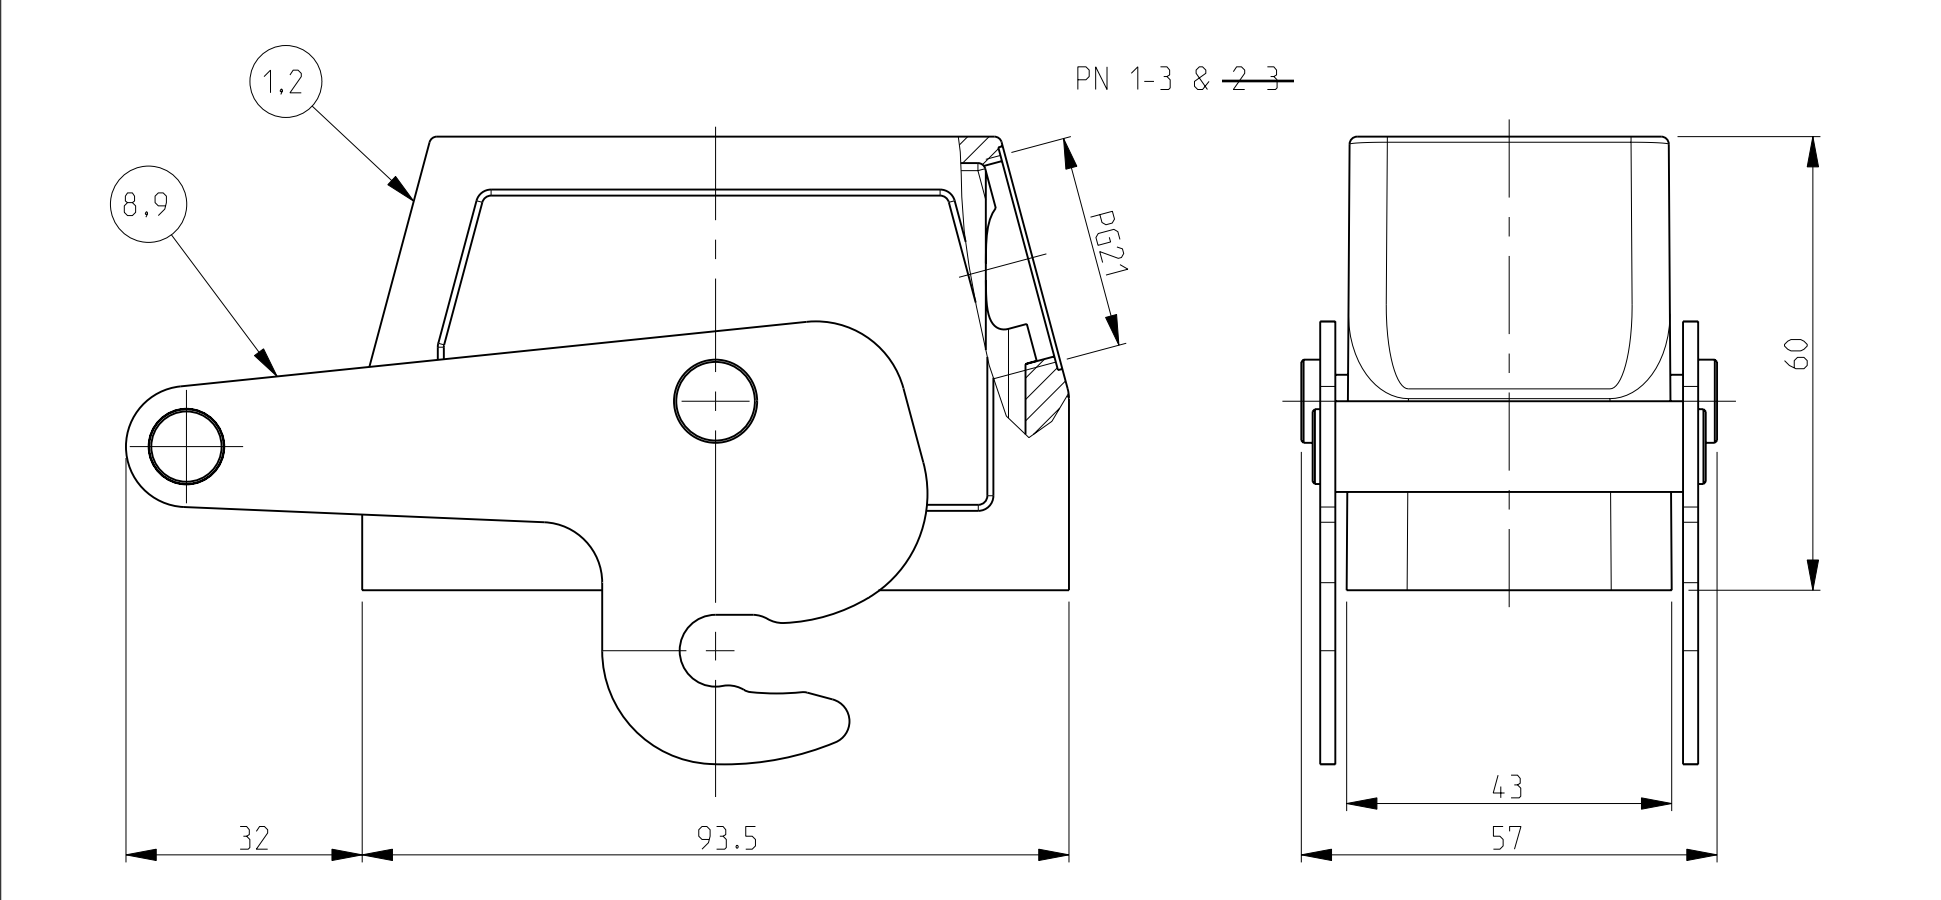

LOC	DIST	REVISIONS			
P	LTR	DESCRIPTION	DATE	DWN	APVD
A6		REVISED PER ECO-09-027197	16DEC2009	KK	AEQ
A7		ECR-17-013084	2APR18	SG	MKO

- NOTES
- Material: Housing: aluminium diecasting alloy
  - Surface: - Powder varnish grey  
- Aluminium oxide+  
- Varnish black
  - Varnish on the inside not necessary
  - Packaging  
Packaging quantity 5 piece in a box
- ⚠️ OBSOLETE PARTS: OBSOLETE CIS STREAMLINING PER D.RENAUD/D.SINISI

QTY	DESCRIPTION	MATERIAL	SURFACE	COLOR	ITEM NO	NOTES
10	Hood HB.16 Pg.1.21	Aluminium		Grey	10	2xM3 for nameplate
9	ZB-Locking Clip	Stainless steel			9	-
8	ZB-Locking Clip	Steel	Zinc plated	Blue	8	-
7	LB-Clip bolt	Stainless steel			7	-
6	LB-Clip bolt	Steel	Zinc plated	Blue	6	Special
5	VS-Locking clip	Steel	Zinc plated	Blue	5	-
4	VS-Clip bolt	Stainless steel			4	-
3	Hood HB.16 Pg.1.21	Aluminium		No varnish	3	-
2	Hood HB.16 Pg.1.21	Aluminium	Aluminium oxide	Black	2	Special
1	Hood HB.16 Pg.1.21	Aluminium		Grey	1	-

SIZE: A | CAGE CODE: 00779 | DRAWING NO: 1102292 | RESTRICTED TO: -

WEIGHT: -

CUSTOMER DRAWING SCALE: 1:1 SHEET: 1 OF 1 REV: A7