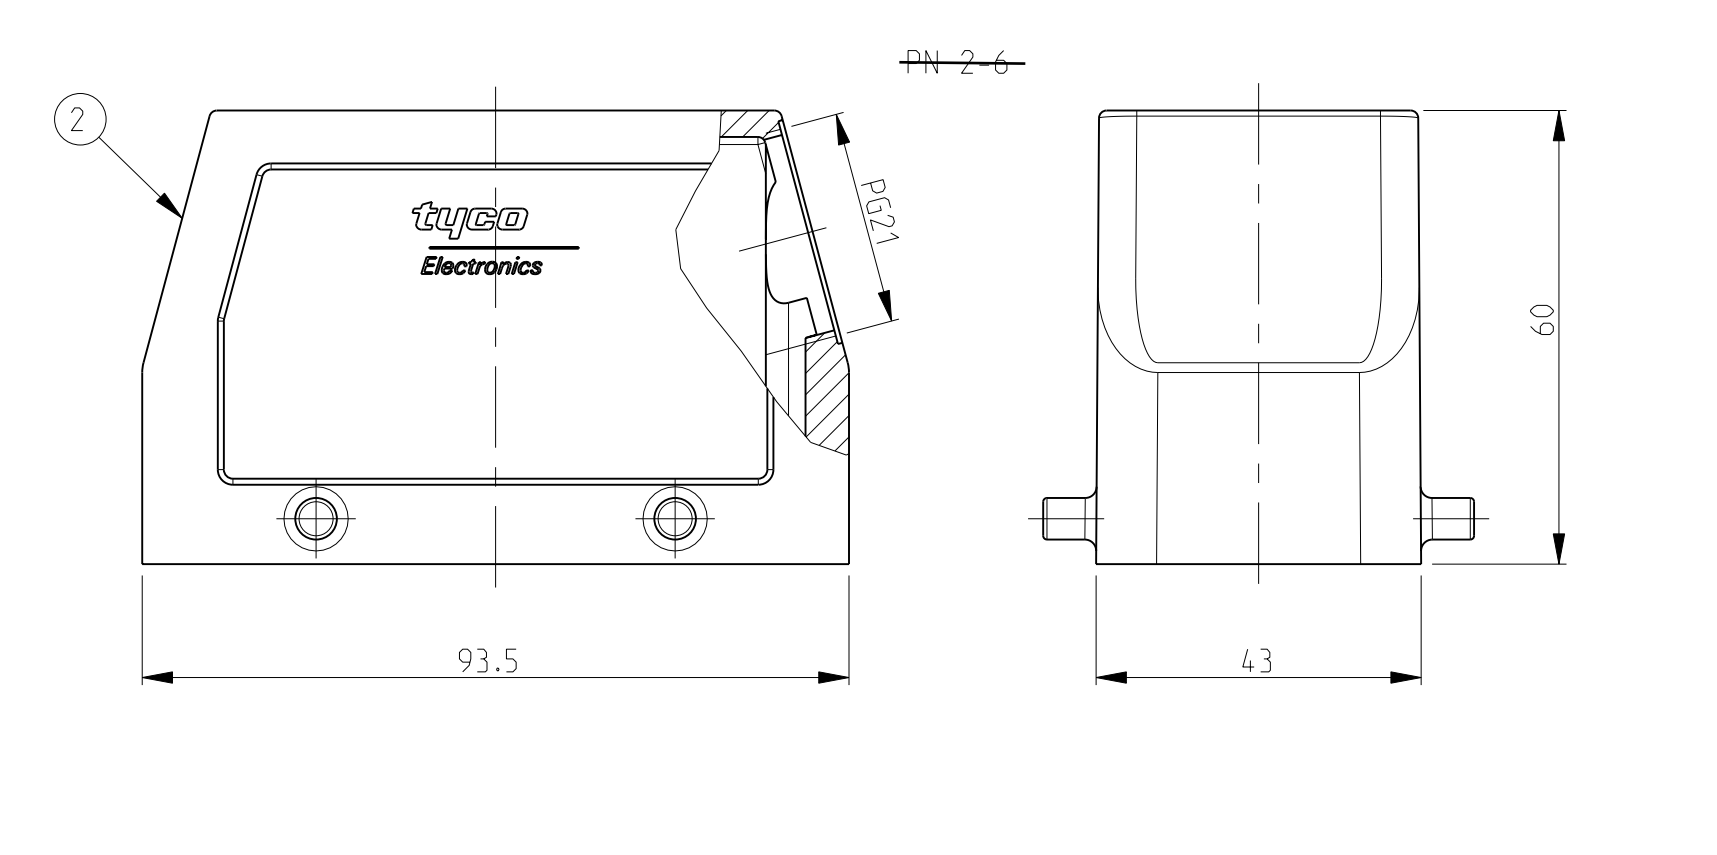

LOC	DIST	REVISIONS			
P	LTR	DESCRIPTION	DATE	DWN	APVD
A6		REVISED PER ECO-09-027197	16DEC2009	KK	AEQ
A7		ECR-17-013084	2APR18	SG	MKO

- NOTES
- Material: Housing: aluminium diecasting alloy
  - Surface: - Powder varnish grey  
- Aluminium oxide+  
- Varnish black
  - Varnish on the inside not necessary
  - Packaging  
Packaging quantity 5 piece in a box
- ⚠️ OBSOLETE PARTS: OBSOLETE CIS STREAMLINING PER D.RENAUD/D.SINISI

SIZE: A | CAGE CODE: 00779 | DRAWING NO: 1102292 | RESTRICTED TO: -

WEIGHT: -

CUSTOMER DRAWING SCALE: 1:1 SHEET: 1 OF 1 REV: A7