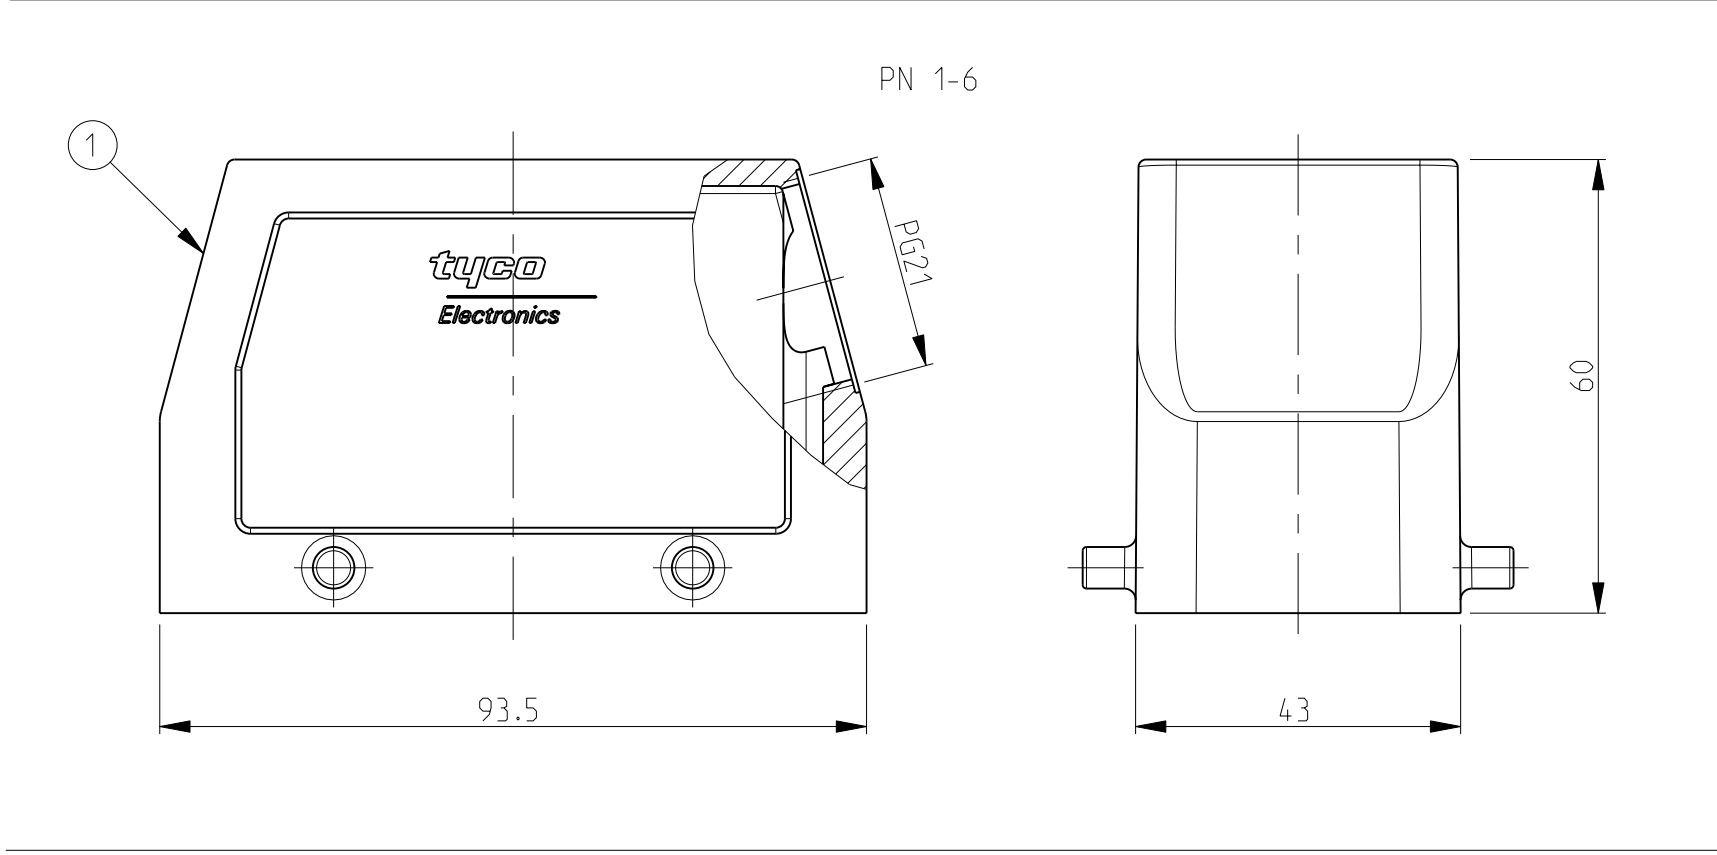

LOC	DIST	REVISIONS			
P	LTR	DESCRIPTION	DATE	DWN	APVD
A6		REVISED PER ECO-09-027197	16DEC2009	KK	AEQ
A7		ECR-17-013084	2APR18	SG	MKO

- NOTES
- Material: Housing: aluminium diecasting alloy
  - Surface: - Powder varnish grey  
- Aluminium oxide+  
- Varnish black
  - Varnish on the inside not necessary
  - Packaging  
Packaging quantity 5 piece in a box
- ⚠️ OBSOLETE PARTS: OBSOLETE CIS STREAMLINING PER D.RENAUD/D.SINISI

QTY	DESCRIPTION	MATERIAL	SURFACE	COLOR	ITEM NO	NOTES
10	Hood HB.16 Pg.1.21	Aluminium		Grey	10	2xM3 for nameplate
9	ZB-Locking Clip	Stainless steel			9	-
8	ZB-Locking Clip	Steel	Zinc plated	Blue	8	-
7	LB-Clip bolt	Stainless steel			7	-
6	LB-Clip bolt	Steel	Zinc plated	Blue	6	Special
5	VS-Locking clip	Steel	Zinc plated	Blue	5	-
4	VS-Clip bolt	Stainless steel			4	-
3	Hood HB.16 Pg.1.21	Aluminium		No varnish	3	-
2	Hood HB.16 Pg.1.21	Aluminium	Aluminium oxide	Black	2	Special
1	Hood HB.16 Pg.1.21	Aluminium		Grey	1	-

SIZE: A | CAGE CODE: 00779 | DRAWING NO: 1102292 | RESTRICTED TO: -

WEIGHT: -

CUSTOMER DRAWING SCALE: 1:1 SHEET: 1 OF 1 REV: A7