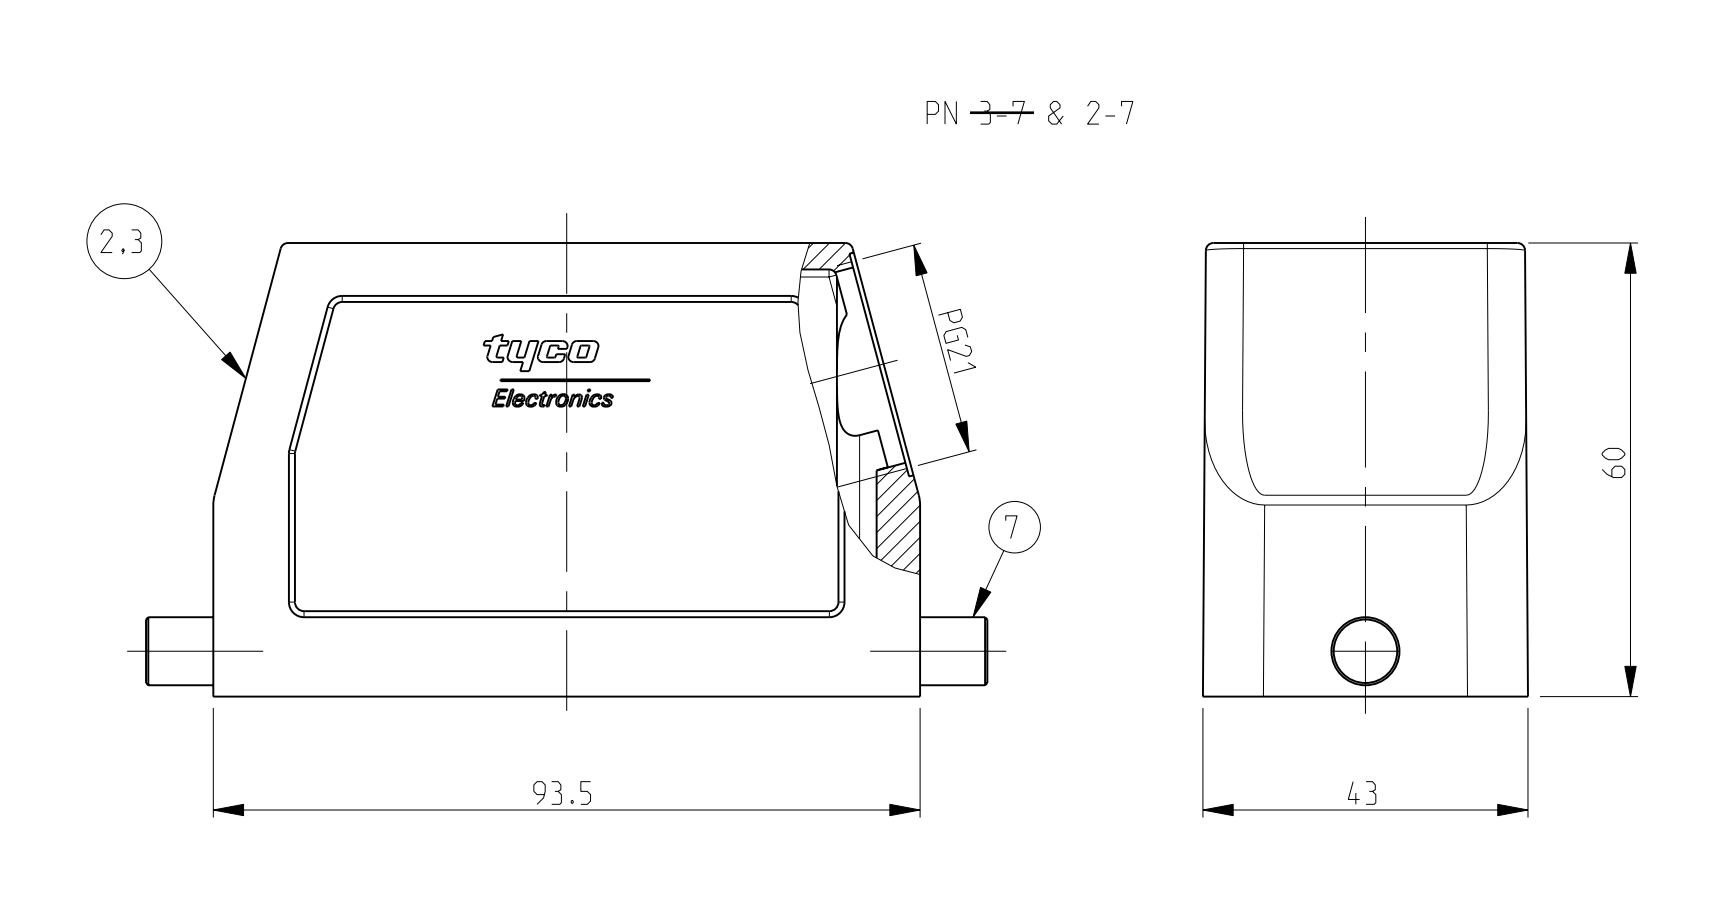

LOC	DIST	REVISIONS			
P	LTR	DESCRIPTION	DATE	DWN	APVD
A6		REVISED PER ECO-09-027197	16DEC2009	KK	AEQ
A7		ECR-17-013084	2APR18	SG	MKO

- NOTES
- Material: Housing: aluminium diecasting alloy
  - Surface: - Powder varnish grey  
- Aluminium oxide+  
- Varnish black
  - Varnish on the inside not necessary
  - Packaging  
Packaging quantity 5 piece in a box
- ⚠️ OBSOLETE PARTS: OBSOLETE CIS STREAMLINING PER D.RENAUD/D.SINISI

QTY	DESCRIPTION	MATERIAL	SURFACE	COLOR	ITEM NO	NOTES
10	Hood HB.16 Pg.1.21	Aluminium		Grey	10	2xM3 for nameplate
9	ZB-Locking Clip	Stainless steel			9	-
8	ZB-Locking Clip	Steel	Zinc plated	Blue	8	-
7	LB-Clip bolt	Stainless steel			7	-
6	LB-Clip bolt	Steel	Zinc plated	Blue	6	Special
5	VS-Locking clip	Steel	Zinc plated	Blue	5	-
4	VS-Clip bolt	Stainless steel			4	-
3	Hood HB.16 Pg.1.21	Aluminium		No varnish	3	-
2	Hood HB.16 Pg.1.21	Aluminium	Aluminium oxide	Black	2	Special
1	Hood HB.16 Pg.1.21	Aluminium		Grey	1	-

SIZE: A | CAGE CODE: 00779 | DRAWING NO: 1102292 | RESTRICTED TO: -

WEIGHT: -

CUSTOMER DRAWING SCALE: 1:1 SHEET: 1 OF 1 REV: A7