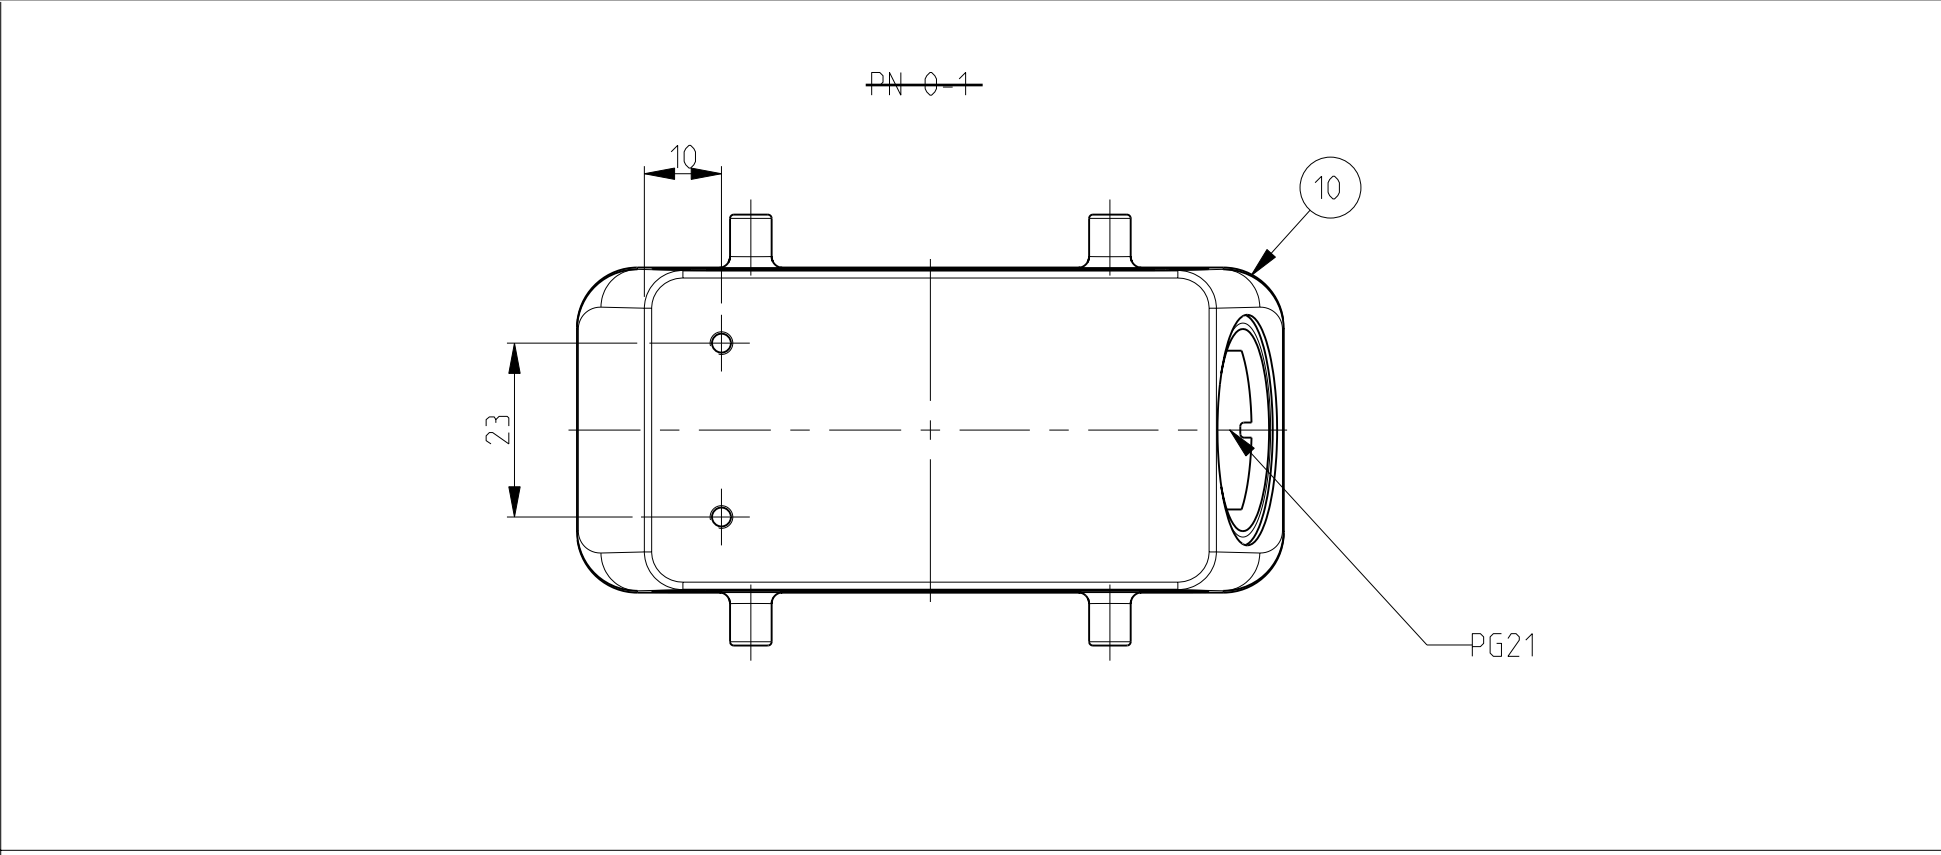

LOC	DIST	REVISIONS			
P	LTR	DESCRIPTION	DATE	DWN	APVD
A6		REVISED PER ECO-09-027197	16DEC2009	KK	AEQ
A7		ECR-17-013084	2APR18	SG	MKO

- NOTES
- Material: Housing: aluminium diecasting alloy
  - Surface: - Powder varnish grey  
- Aluminium oxide+  
- Varnish black
  - Varnish on the inside not necessary
  - Packaging  
Packaging quantity 5 piece in a box
- ⚠️ OBSOLETE PARTS: OBSOLETE CIS STREAMLINING PER D.RENAUD/D.SINISI

QTY	DESCRIPTION	MATERIAL	SURFACE	COLOR	ITEM NO	NOTES
10	Hood HB.16 Pg.1.21	Aluminium		Grey	10	2xM3 for nameplate
9	ZB-Locking Clip	Stainless steel			9	-
8	ZB-Locking Clip	Steel	Zinc plated	Blue	8	-
7	LB-Clip bolt	Stainless steel			7	-
6	LB-Clip bolt	Steel	Zinc plated	Blue	6	Special
5	VS-Locking clip	Steel	Zinc plated	Blue	5	-
4	VS-Clip bolt	Stainless steel			4	-
3	Hood HB.16 Pg.1.21	Aluminium		No varnish	3	-
2	Hood HB.16 Pg.1.21	Aluminium	Aluminium oxide	Black	2	Special
1	Hood HB.16 Pg.1.21	Aluminium		Grey	1	-

SIZE: A | CAGE CODE: 00779 | DRAWING NO: 1102292 | RESTRICTED TO: -

WEIGHT: -

CUSTOMER DRAWING SCALE: 1:1 SHEET: 1 OF 1 REV: A7