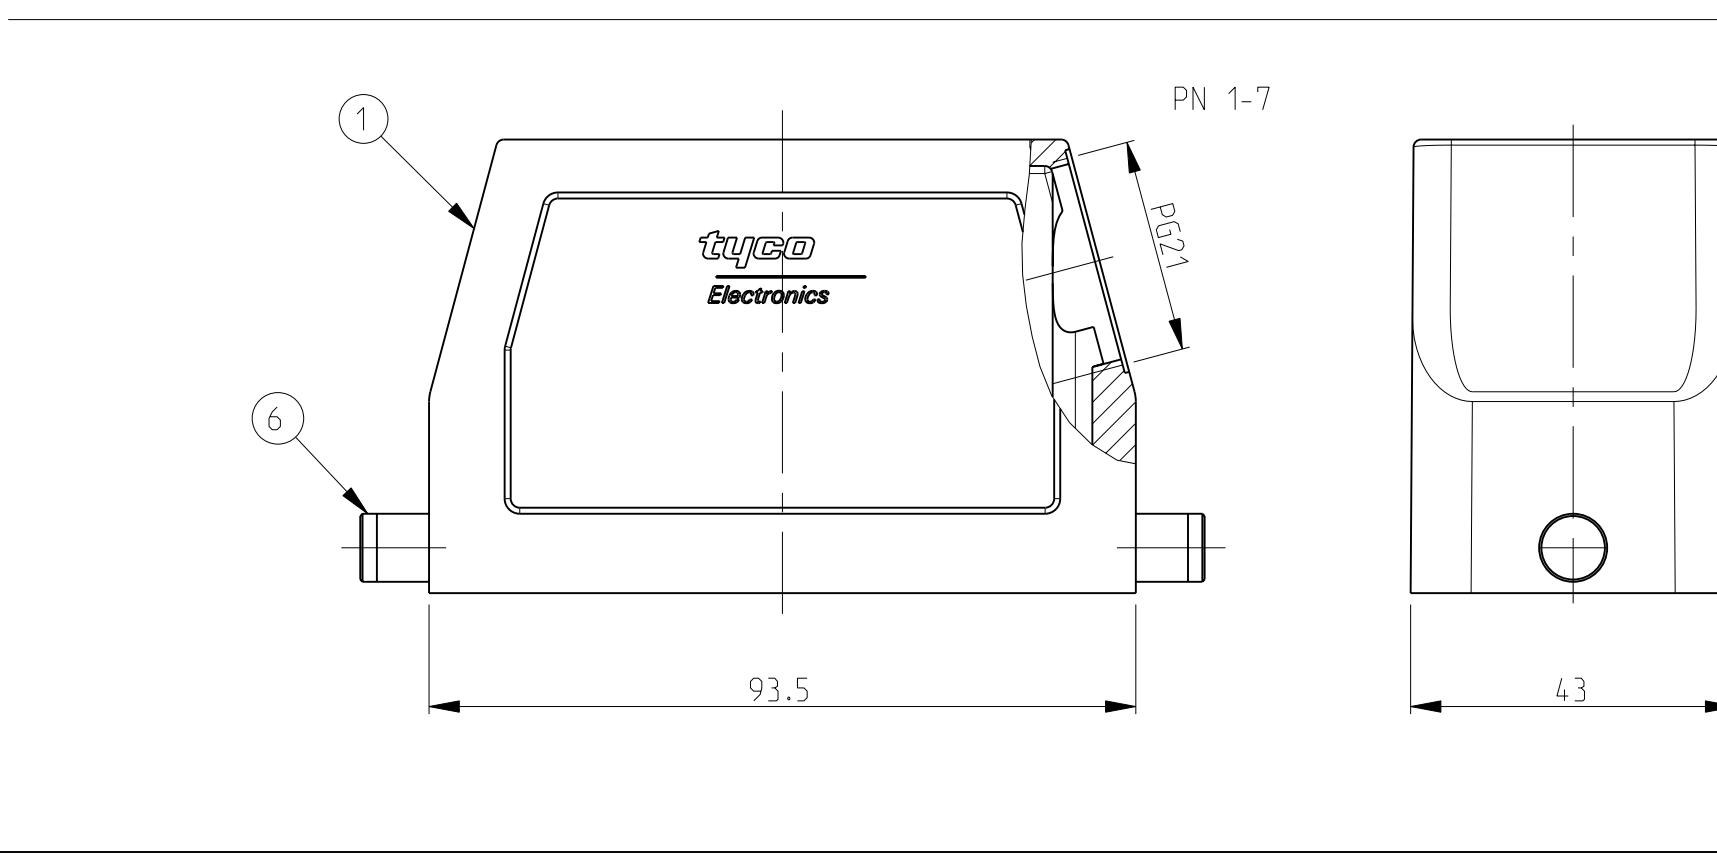

LOC	DIST	REVISIONS			
P	LTR	DESCRIPTION	DATE	DWN	APVD
A6		REVISED PER ECO-09-027197	16DEC2009	KK	AEQ
A7		ECR-17-013084	2APR18	SG	MKO

- NOTES
- Material: Housing: aluminium diecasting alloy
  - Surface: - Powder varnish grey  
- Aluminium oxide+  
- Varnish black
  - Varnish on the inside not necessary
  - Packaging  
Packaging quantity 5 piece in a box
- ⚠️ OBSOLETE PARTS: OBSOLETE CIS STREAMLINING PER D.RENAUD/D.SINISI

QTY	DESCRIPTION	MATERIAL	SURFACE	COLOR	ITEM NO	NOTES
10	Hood HB.16 Pg.1.21	Aluminium		Grey	10	2xM3 for nameplate
9	ZB-Locking Clip	Stainless steel			9	-
8	ZB-Locking Clip	Steel	Zinc plated	Blue	8	-
7	LB-Clip bolt	Stainless steel			7	-
6	LB-Clip bolt	Steel	Zinc plated	Blue	6	Special
5	VS-Locking clip	Steel	Zinc plated	Blue	5	-
4	VS-Clip bolt	Stainless steel			4	-
3	Hood HB.16 Pg.1.21	Aluminium		No varnish	3	-
2	Hood HB.16 Pg.1.21	Aluminium	Aluminium oxide	Black	2	Special
1	Hood HB.16 Pg.1.21	Aluminium		Grey	1	-

SIZE: A | CAGE CODE: 00779 | DRAWING NO: 1102292 | RESTRICTED TO: -

WEIGHT: -

CUSTOMER DRAWING SCALE: 1:1 SHEET: 1 OF 1 REV: A7