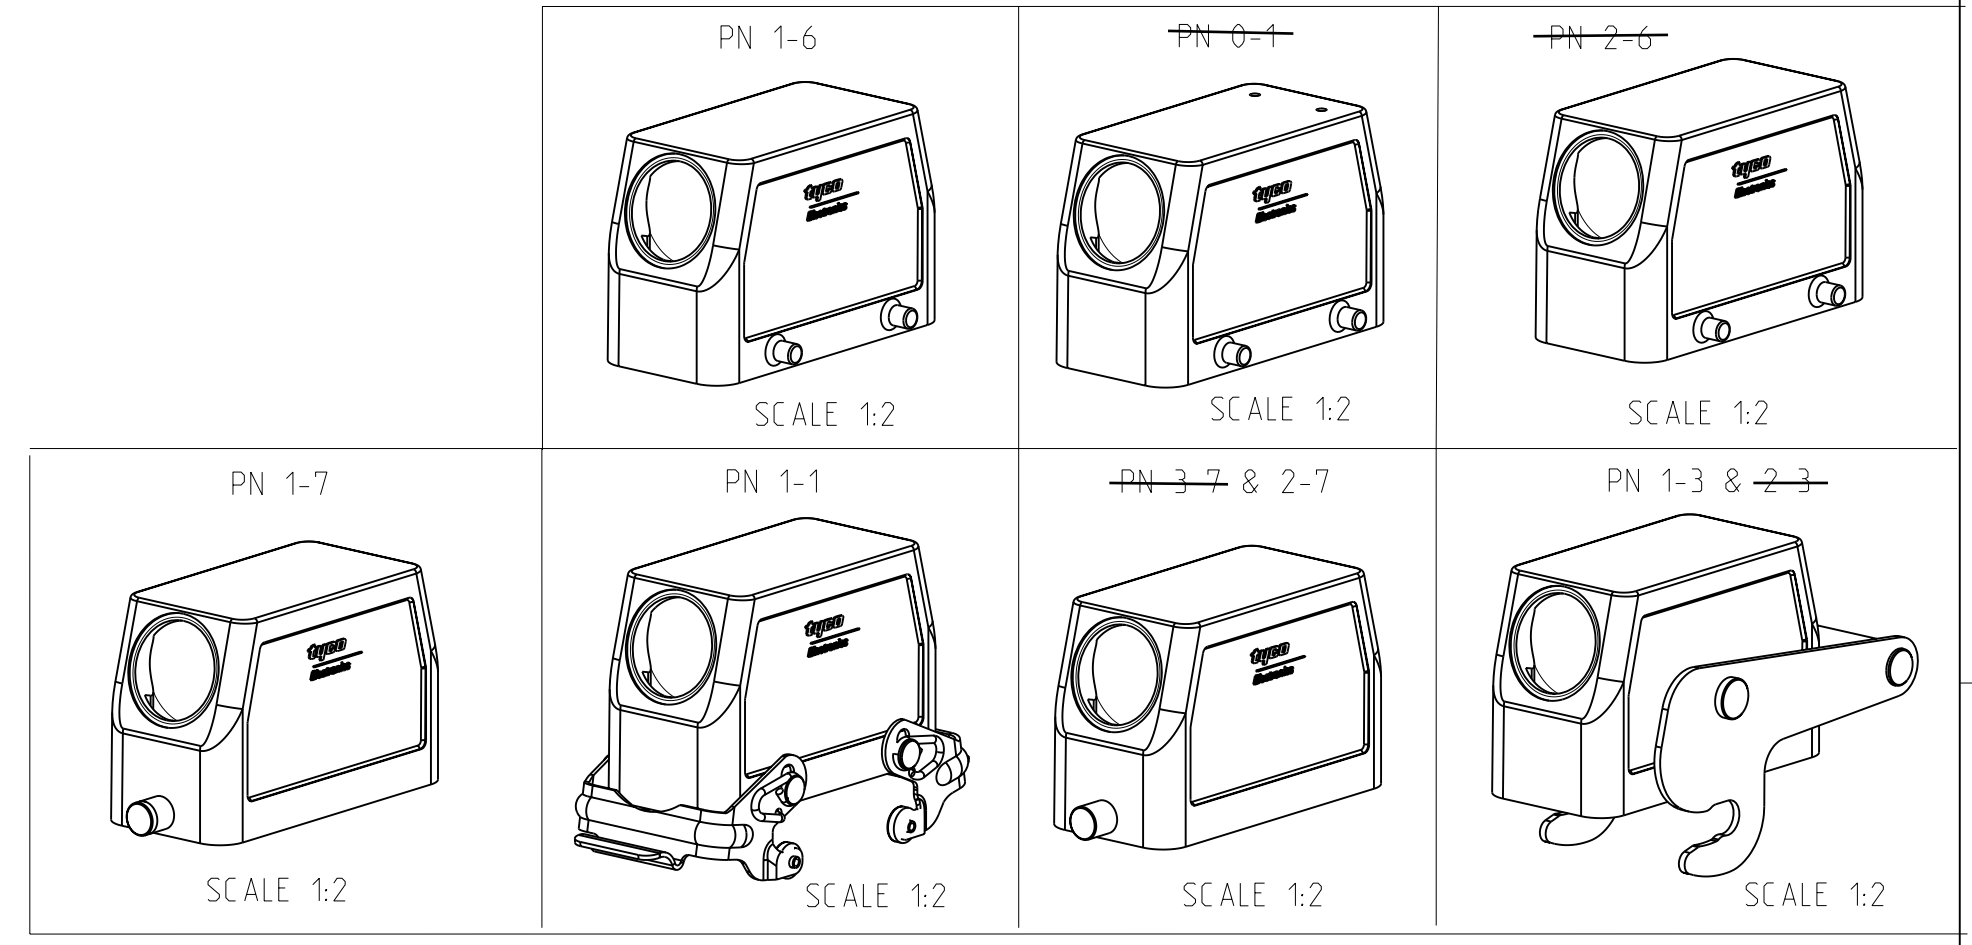

QTY	DESCRIPTION	MATERIAL	SURFACE	COLOR	ITEM NO	NOTES
10	Hood HB.16 Pg.1.21	Aluminium		Grey	10	2xM3 for nameplate
9	ZB-Locking Clip	Stainless steel			9	-
8	ZB-Locking Clip	Steel	Zinc plated	Blue	8	-
7	LB-Clip bolt	Stainless steel			7	-
6	LB-Clip bolt	Steel	Zinc plated	Blue	6	Special
5	VS-Locking clip	Steel	Zinc plated	Blue	5	-
4	VS-Clip bolt	Stainless steel			4	-
3	Hood HB.16 Pg.1.21	Aluminium		No varnish	3	-
2	Hood HB.16 Pg.1.21	Aluminium	Aluminium oxide	Black	2	Special
1	Hood HB.16 Pg.1.21	Aluminium		Grey	1	-