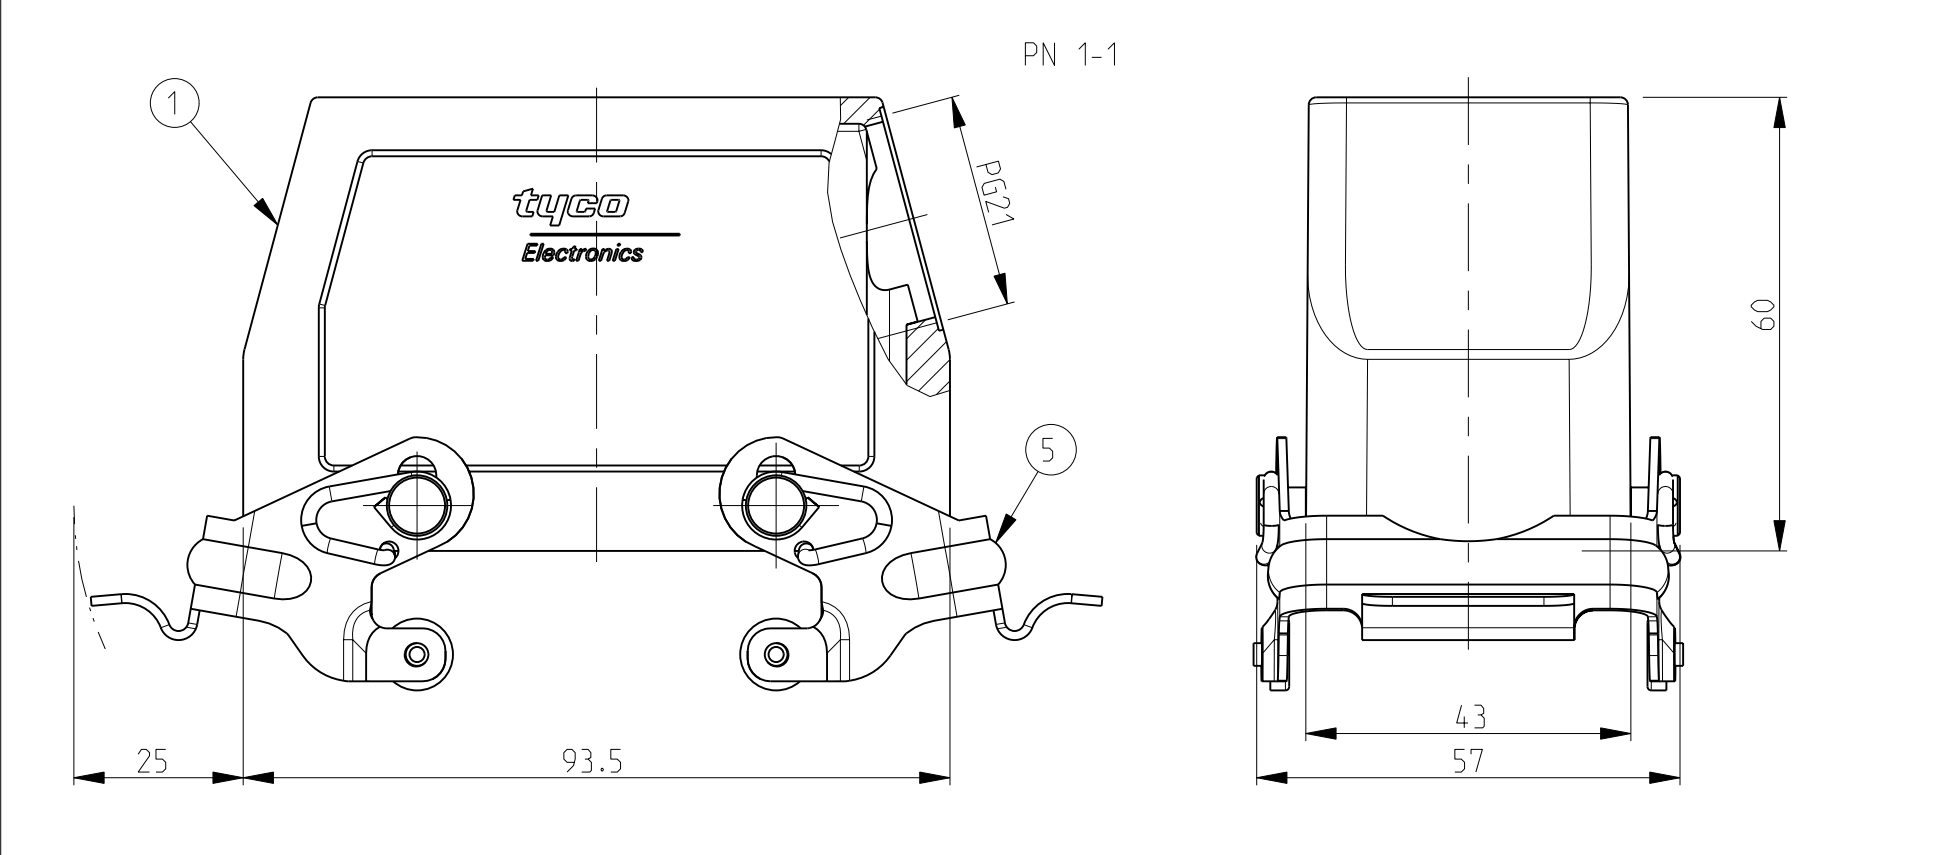

LOC	DIST	REVISIONS			
P	LTR	DESCRIPTION	DATE	DWN	APVD
A6		REVISED PER ECO-09-027197	16DEC2009	KK	AEQ
A7		ECR-17-013084	2APR18	SG	MKO

- NOTES
- Material: Housing: aluminium diecasting alloy
  - Surface: - Powder varnish grey  
- Aluminium oxide+  
- Varnish black
  - Varnish on the inside not necessary
  - Packaging  
Packaging quantity 5 piece in a box
- ⚠️ OBSOLETE PARTS: OBSOLETE CIS STREAMLINING PER D.RENAUD/D.SINISI

QTY	DESCRIPTION	MATERIAL	SURFACE	COLOR	ITEM NO	NOTES
10	Hood HB.16 Pg.1.21	Aluminium		Grey	10	2xM3 for nameplate
9	ZB-Locking Clip	Stainless steel			9	-
8	ZB-Locking Clip	Steel	Zinc plated	Blue	8	-
7	LB-Clip bolt	Stainless steel			7	-
6	LB-Clip bolt	Steel	Zinc plated	Blue	6	Special
5	VS-Locking clip	Steel	Zinc plated	Blue	5	-
4	VS-Clip bolt	Stainless steel			4	-
3	Hood HB.16 Pg.1.21	Aluminium		No varnish	3	-
2	Hood HB.16 Pg.1.21	Aluminium	Aluminium oxide	Black	2	Special
1	Hood HB.16 Pg.1.21	Aluminium		Grey	1	-

SIZE: A | CAGE CODE: 00779 | DRAWING NO: 1102292 | RESTRICTED TO: -

WEIGHT: -

CUSTOMER DRAWING SCALE: 1:1 SHEET: 1 OF 1 REV: A7