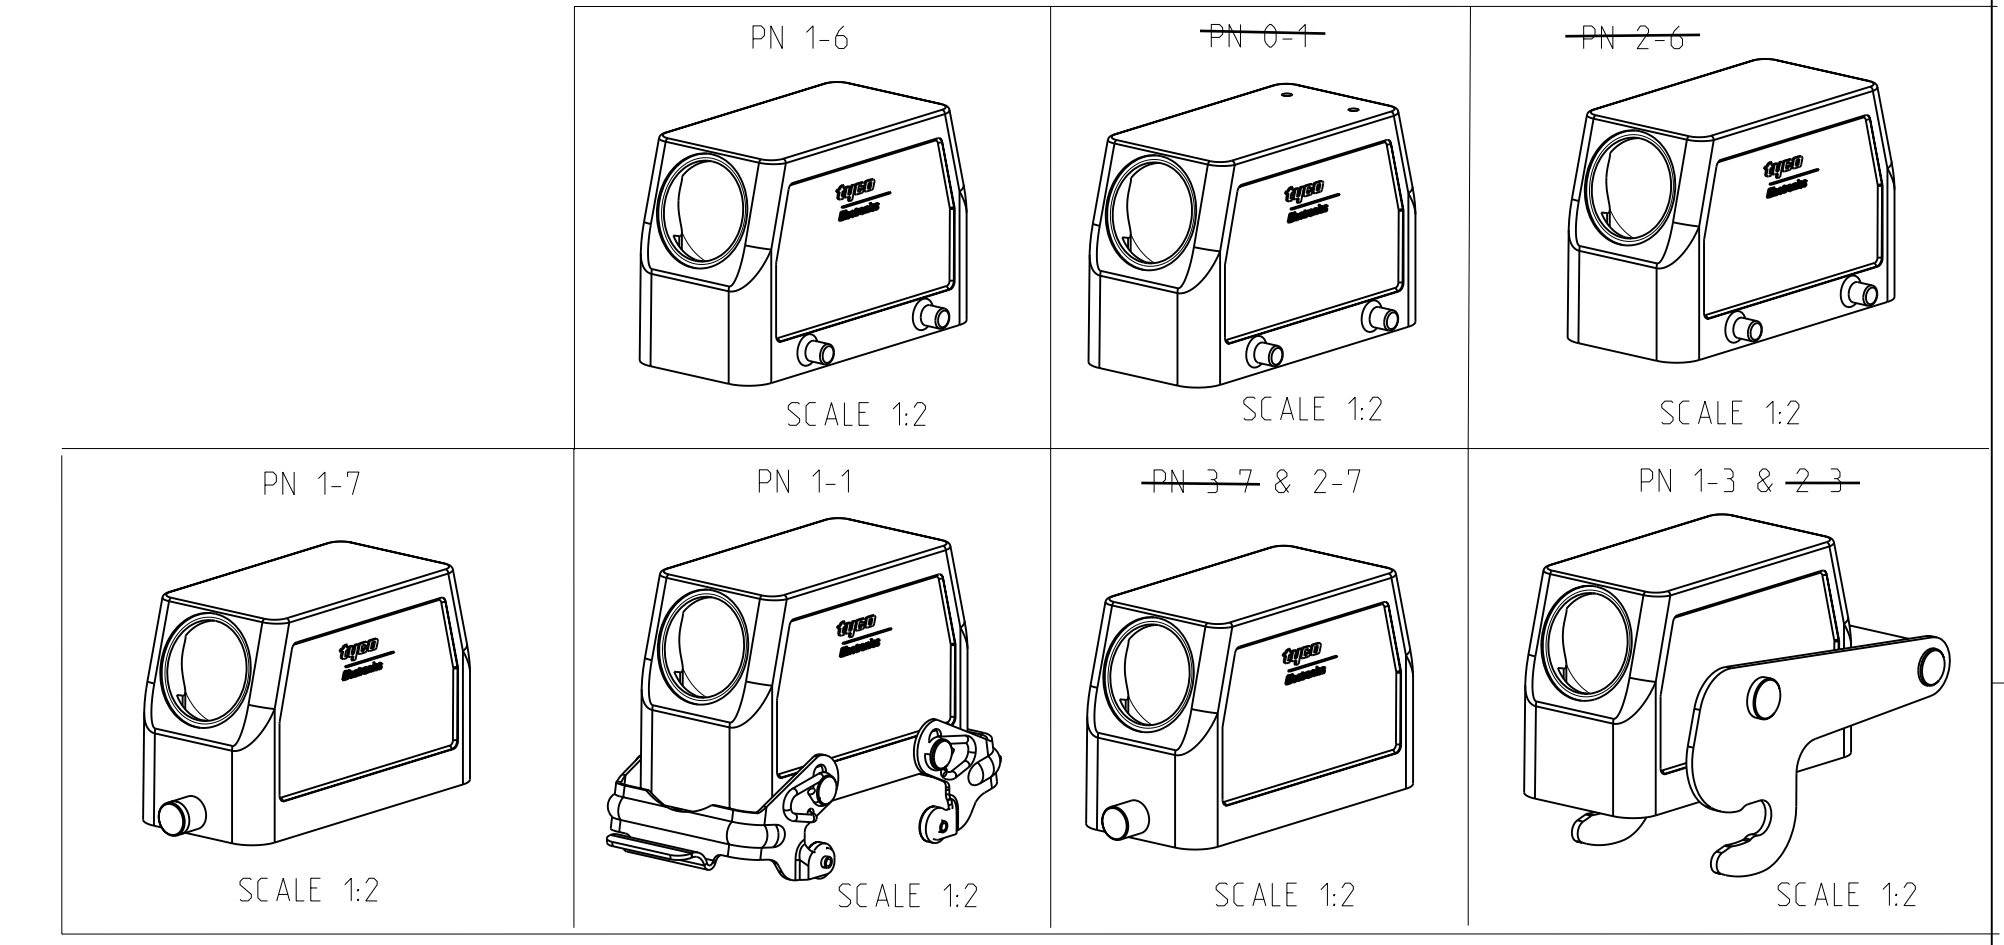

LOC	DIST	REVISIONS			
P	LTR	DESCRIPTION	DATE	DWN	APVD
A6		REVISED PER ECO-09-027197	16DEC2009	KK	AEQ
A7		ECR-17-013084	2APR18	SG	MKO

- NOTES
- Material: Housing: aluminium diecasting alloy
  - Surface: - Powder varnish grey  
- Aluminium oxide+  
- Varnish black
  - Varnish on the inside not necessary
  - Packaging  
Packaging quantity 5 piece in a box
- ⚠️ OBSOLETE PARTS: OBSOLETE CIS STREAMLINING PER D.RENAUD/D.SINISI

QTY	DESCRIPTION	MATERIAL	SURFACE	COLOR	ITEM NO	NOTES
10	Hood HB.16 Pg.1.21	Aluminium		Grey	10	2xM3 for nameplate
9	ZB-Locking Clip	Stainless steel			9	-
8	ZB-Locking Clip	Steel	Zinc plated	Blue	8	-
7	LB-Clip bolt	Stainless steel			7	-
6	LB-Clip bolt	Steel	Zinc plated	Blue	6	Special
5	VS-Locking clip	Steel	Zinc plated	Blue	5	-
4	VS-Clip bolt	Stainless steel			4	-
3	Hood HB.16 Pg.1.21	Aluminium		No varnish	3	-
2	Hood HB.16 Pg.1.21	Aluminium	Aluminium oxide	Black	2	Special
1	Hood HB.16 Pg.1.21	Aluminium		Grey	1	-