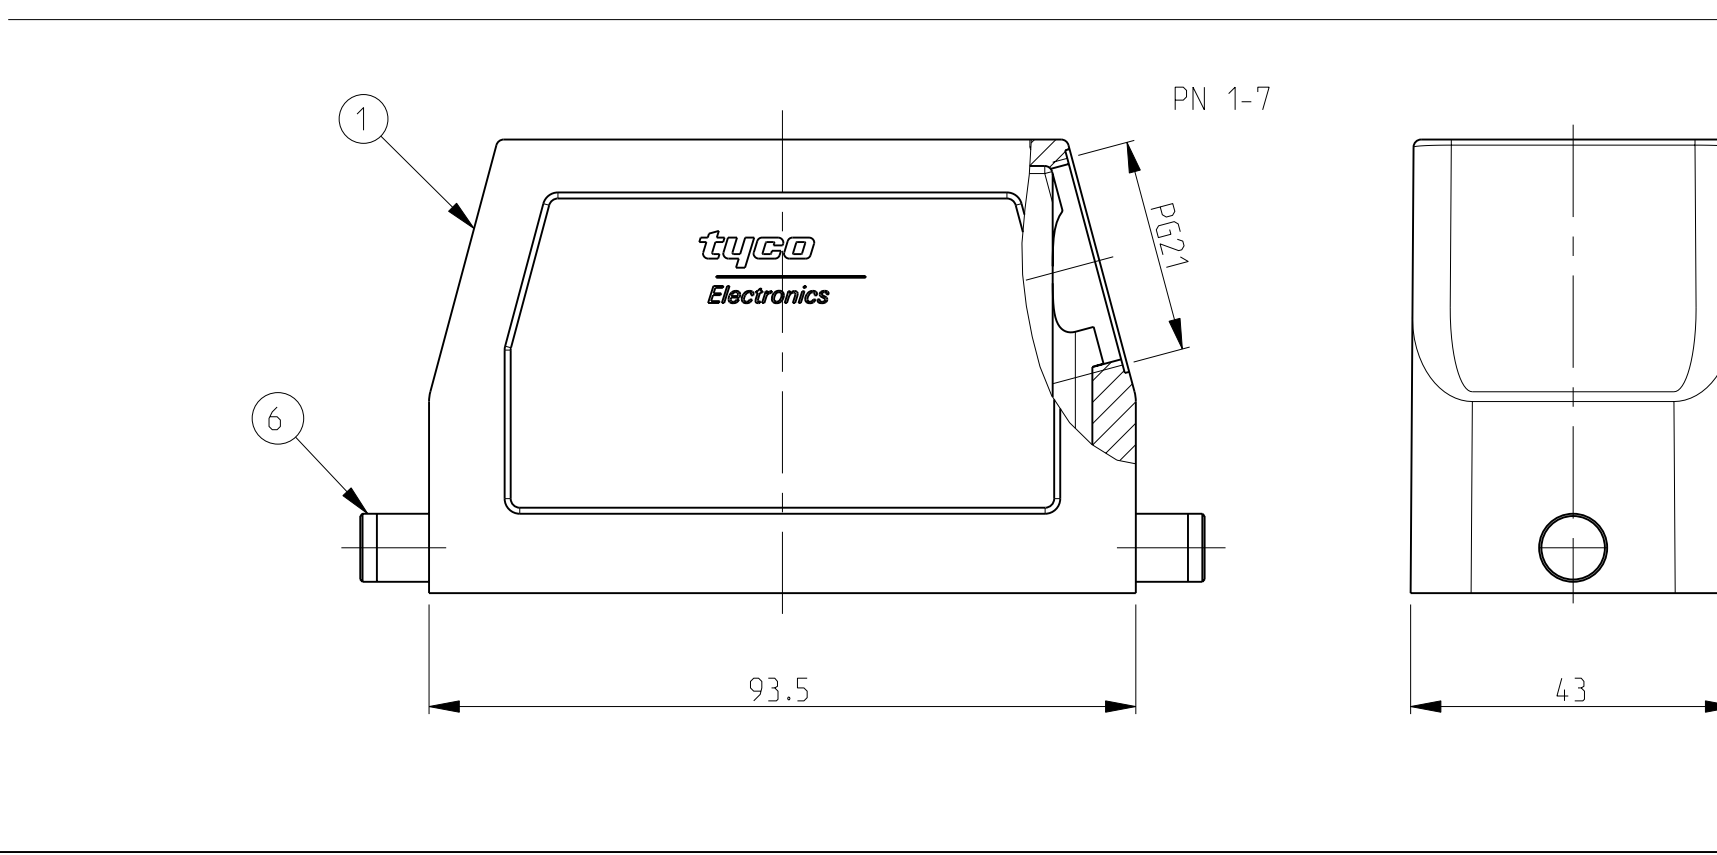

LOC	DIST	REVISIONS			
P	LTR	DESCRIPTION	DATE	DWN	APVD
A6		REVISED PER ECO-09-027197	16DEC2009	KK	AEQ
A7		ECR-17-013084	2APR18	SG	MKO

- NOTES
- Material: Housing: aluminium diecasting alloy
  - Surface: - Powder varnish grey  
- Aluminium oxide+  
- Varnish black
  - Varnish on the inside not necessary
  - Packaging  
Packaging quantity 5 piece in a box
- ⚠️ OBSOLETE PARTS: OBSOLETE CIS STREAMLINING PER D.RENAUD/D.SINISI

QTY	DESCRIPTION	MATERIAL	SURFACE	COLOR	ITEM NO	NOTES
10	Hood HB.16 Pg.1.21	Aluminium		Grey	10	2xM3 for nameplate
9	ZB-Locking Clip	Stainless steel			9	-
8	ZB-Locking Clip	Steel	Zinc plated	Blue	8	-
7	LB-Clip bolt	Stainless steel			7	-
6	LB-Clip bolt	Steel	Zinc plated	Blue	6	Special
5	VS-Locking clip	Steel	Zinc plated	Blue	5	-
4	VS-Clip bolt	Stainless steel			4	-
3	Hood HB.16 Pg.1.21	Aluminium		No varnish	3	-
2	Hood HB.16 Pg.1.21	Aluminium	Aluminium oxide	Black	2	Special
1	Hood HB.16 Pg.1.21	Aluminium		Grey	1	-

TE Connectivity

NAME: Hood HB.16.STS.1.21.G

PRODUCT SPEC: 108-74001  
 108-74003

APPLICATION SPEC: 114-74001  
 114-74004

WEIGHT: A | 00779 C=1102292

CUSTOMER DRAW ING

SCALE: 1:1 SHEET: 1 OF 1 REV: A7