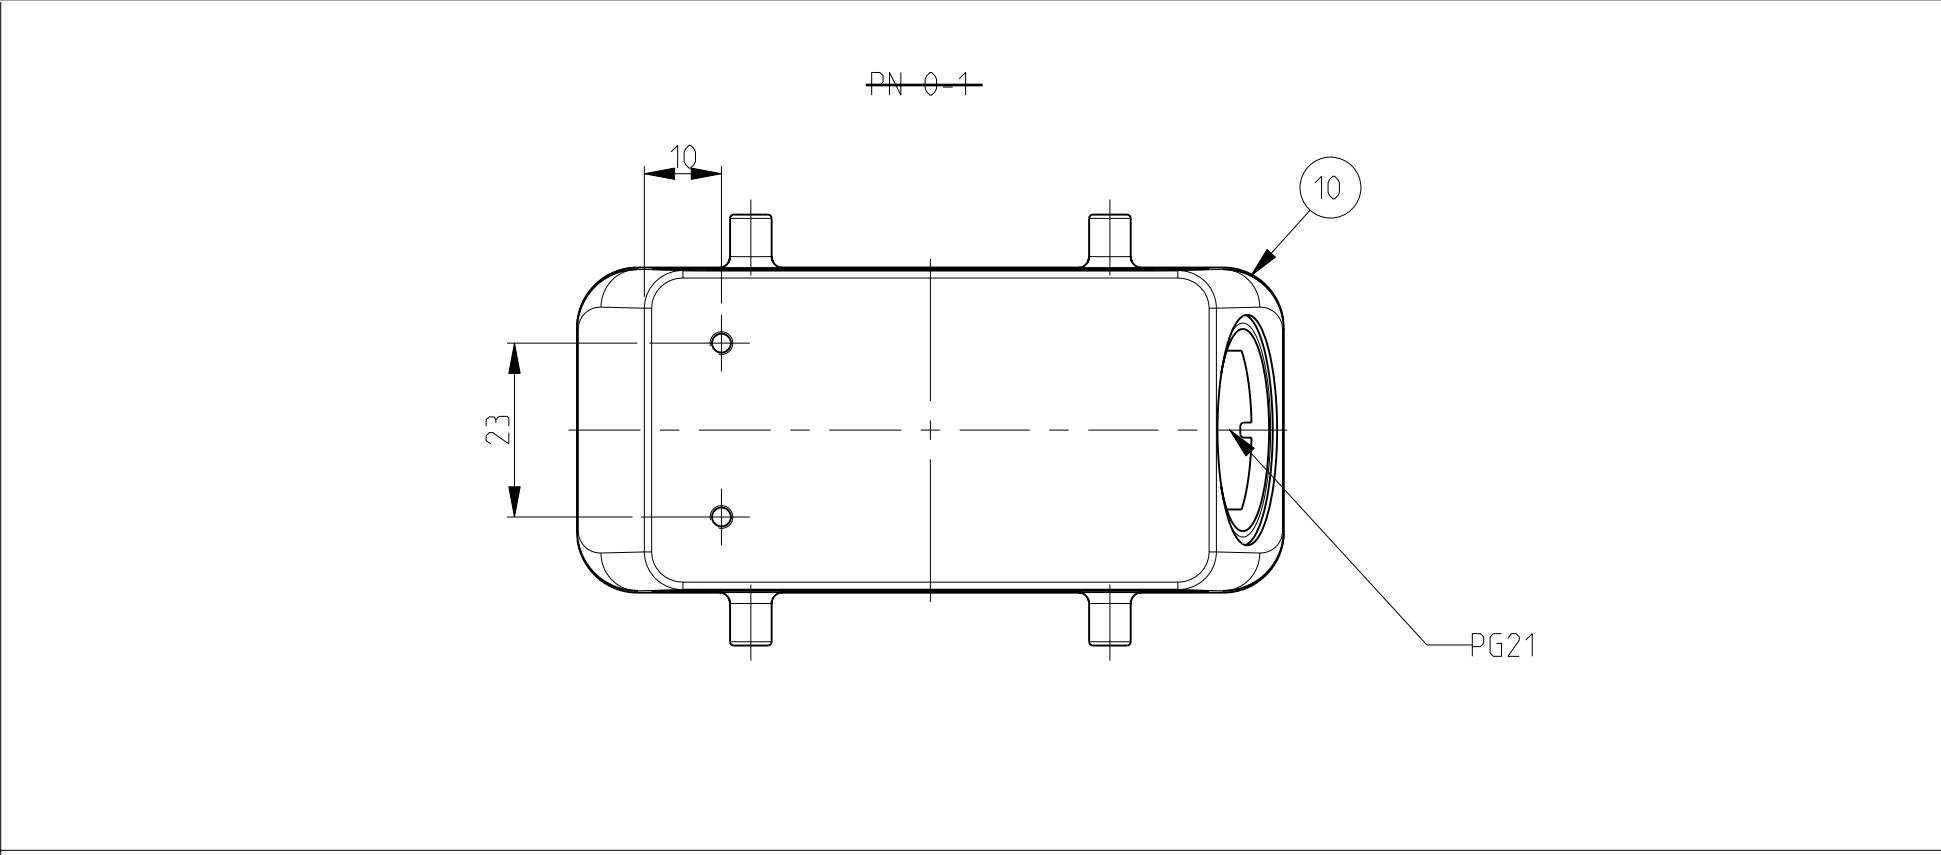

LOC	DIST	REVISIONS			
P	LTR	DESCRIPTION	DATE	DWN	APVD
A6		REVISED PER ECO-09-027197	16DEC2009	KK	AEQ
A7		ECR-17-013084	2APR18	SG	MKO

- NOTES
- Material: Housing: aluminium diecasting alloy
  - Surface: - Powder varnish grey  
- Aluminium oxide+  
- Varnish black
  - Varnish on the inside not necessary
  - Packaging  
Packaging quantity 5 piece in a box
- ⚠️ OBSOLETE PARTS: OBSOLETE CIS STREAMLINING PER D.RENAUD/D.SINISI

QTY	DESCRIPTION	MATERIAL	SURFACE	COLOR	ITEM NO	NOTES
10	Hood HB.16 Pg.1.21	Aluminium		Grey	10	2xM3 for nameplate
9	ZB-Locking Clip	Stainless steel			9	-
8	ZB-Locking Clip	Steel	Zinc plated	Blue	8	-
7	LB-Clip bolt	Stainless steel			7	-
6	LB-Clip bolt	Steel	Zinc plated	Blue	6	Special
5	VS-Locking clip	Steel	Zinc plated	Blue	5	-
4	VS-Clip bolt	Stainless steel			4	-
3	Hood HB.16 Pg.1.21	Aluminium		No varnish	3	-
2	Hood HB.16 Pg.1.21	Aluminium	Aluminium oxide	Black	2	Special
1	Hood HB.16 Pg.1.21	Aluminium		Grey	1	-