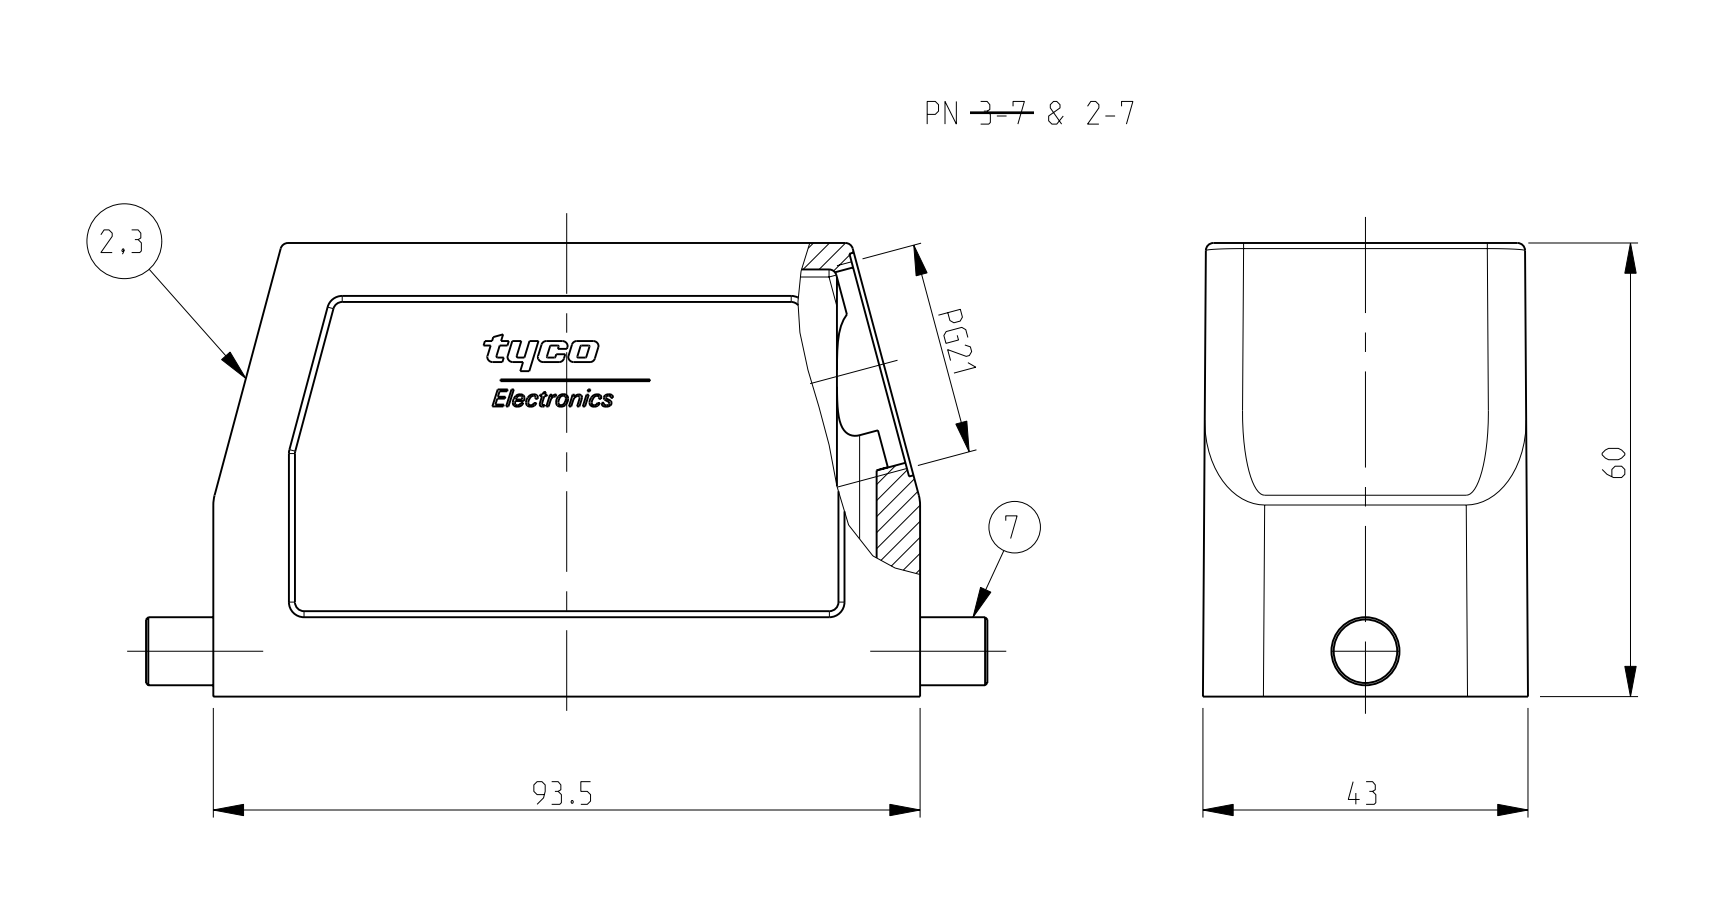

LOC	DIST	REVISIONS			
P	LTR	DESCRIPTION	DATE	DWN	APVD
A6		REVISED PER ECO-09-027197	16DEC2009	KK	AEQ
A7		ECR-17-013084	2APR18	SG	MKO

- NOTES
- Material: Housing: aluminium diecasting alloy
  - Surface: - Powder varnish grey  
- Aluminium oxide+  
- Varnish black
  - Varnish on the inside not necessary
  - Packaging  
Packaging quantity 5 piece in a box
- ⚠️ OBSOLETE PARTS: OBSOLETE CIS STREAMLINING PER D.RENAUD/D.SINISI

QTY	DESCRIPTION	MATERIAL	SURFACE	COLOR	ITEM NO	NOTES
10	Hood HB.16 Pg.1.21	Aluminium		Grey	10	2xM3 for nameplate
9	ZB-Locking Clip	Stainless steel			9	-
8	ZB-Locking Clip	Steel	Zinc plated	Blue	8	-
7	LB-Clip bolt	Stainless steel			7	-
6	LB-Clip bolt	Steel	Zinc plated	Blue	6	Special
5	VS-Locking clip	Steel	Zinc plated	Blue	5	-
4	VS-Clip bolt	Stainless steel			4	-
3	Hood HB.16 Pg.1.21	Aluminium		No varnish	3	-
2	Hood HB.16 Pg.1.21	Aluminium	Aluminium oxide	Black	2	Special
1	Hood HB.16 Pg.1.21	Aluminium		Grey	1	-

TE Connectivity

NAME: Hood HB.16.STS.1.21.G

PRODUCT SPEC: 108-74001  
 108-74003

APPLICATION SPEC: 114-74001  
 114-74004

WEIGHT: A | 00779 C=1102292

CUSTOMER DRAW ING

SCALE: 1:1 SHEET: 1 OF 1 REV: A7