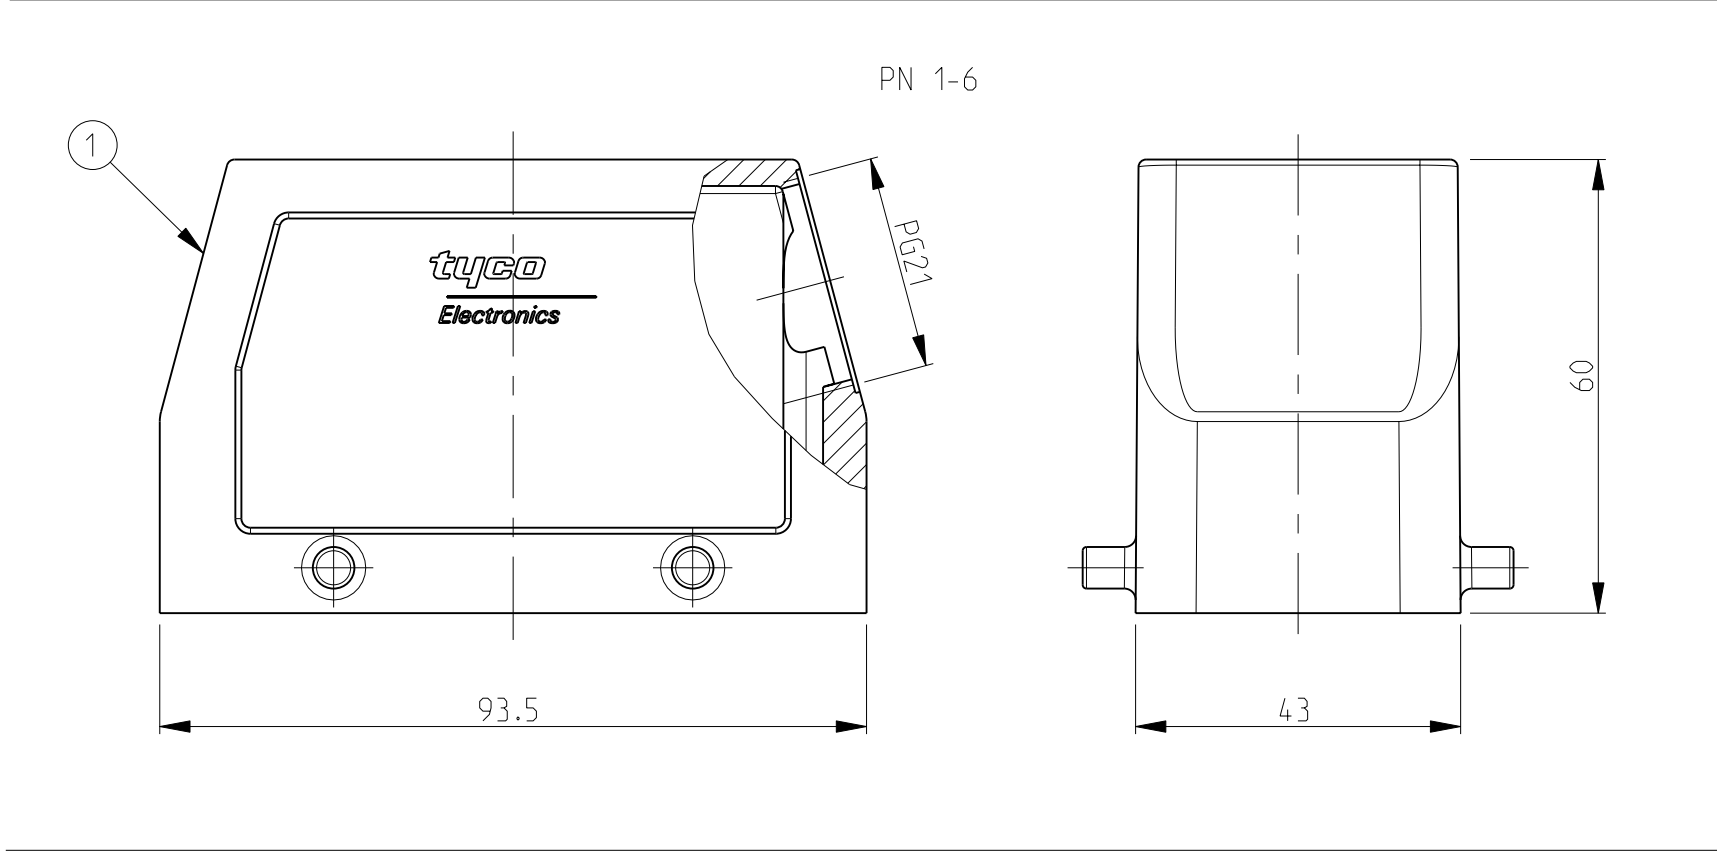

LOC	DIST	REVISIONS			
P	LTR	DESCRIPTION	DATE	DWN	APVD
A6		REVISED PER ECO-09-027197	16DEC2009	KK	AEQ
A7		ECR-17-013084	2APR18	SG	MKO

- NOTES
- Material: Housing: aluminium diecasting alloy
  - Surface: - Powder varnish grey  
- Aluminium oxide+  
- Varnish black
  - Varnish on the inside not necessary
  - Packaging  
Packaging quantity 5 piece in a box
- ⚠️ OBSOLETE PARTS: OBSOLETE CIS STREAMLINING PER D.RENAUD/D.SINISI

QTY	DESCRIPTION	MATERIAL	SURFACE	COLOR	ITEM NO	NOTES
10	Hood HB.16 Pg.1.21	Aluminium		Grey	10	2xM3 for nameplate
9	ZB-Locking Clip	Stainless steel			9	-
8	ZB-Locking Clip	Steel	Zinc plated	Blue	8	-
7	LB-Clip bolt	Stainless steel			7	-
6	LB-Clip bolt	Steel	Zinc plated	Blue	6	Special
5	VS-Locking clip	Steel	Zinc plated	Blue	5	-
4	VS-Clip bolt	Stainless steel			4	-
3	Hood HB.16 Pg.1.21	Aluminium		No varnish	3	-
2	Hood HB.16 Pg.1.21	Aluminium	Aluminium oxide	Black	2	Special
1	Hood HB.16 Pg.1.21	Aluminium		Grey	1	-

TE Connectivity

NAME: Hood HB.16.STS.1.21.G

PRODUCT SPEC: 108-74001  
 108-74003

APPLICATION SPEC: 114-74001  
 114-74004

WEIGHT: A | 00779 C=1102292

CUSTOMER DRAW ING

SCALE: 1:1 SHEET: 1 OF 1 REV: A7