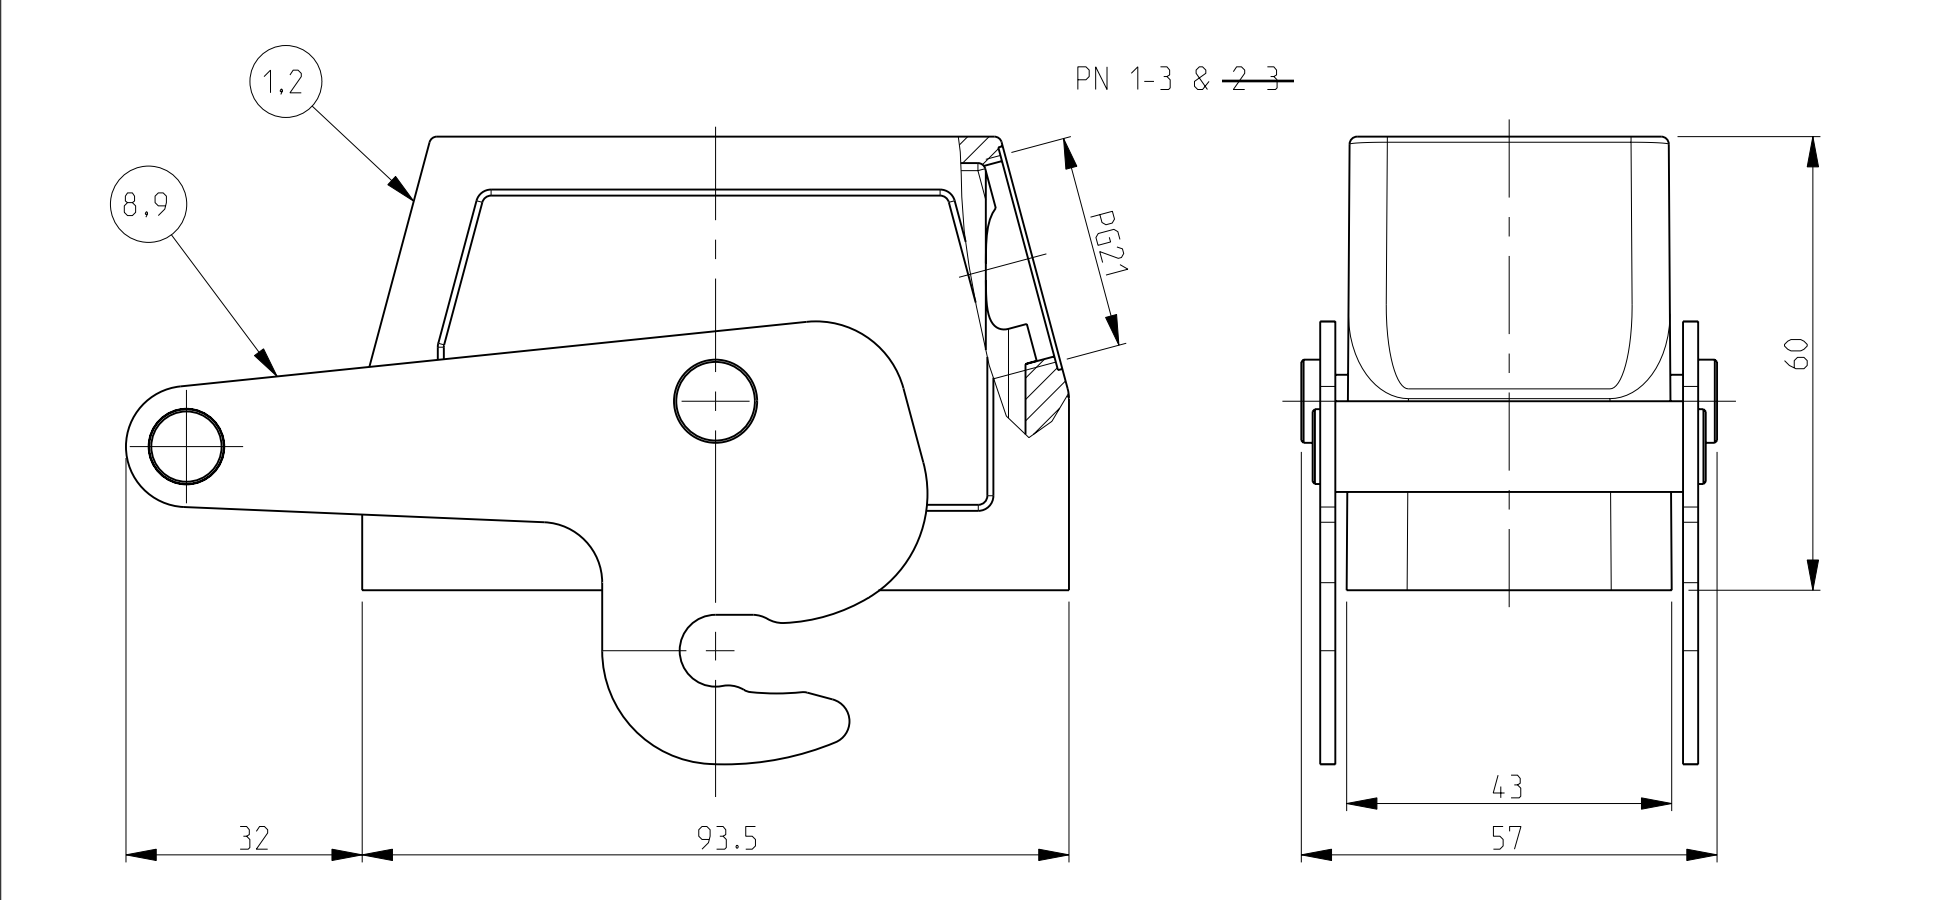

LOC	DIST	REVISIONS			
P	LTR	DESCRIPTION	DATE	DWN	APVD
A6		REVISED PER ECO-09-027197	16DEC2009	KK	AEQ
A7		ECR-17-013084	2APR18	SG	MKO

- NOTES
- Material: Housing: aluminium diecasting alloy
  - Surface: - Powder varnish grey  
- Aluminium oxide+  
- Varnish black
  - Varnish on the inside not necessary
  - Packaging  
Packaging quantity 5 piece in a box
- ⚠️ OBSOLETE PARTS: OBSOLETE CIS STREAMLINING PER D.RENAUD/D.SINISI

QTY	DESCRIPTION	MATERIAL	SURFACE	COLOR	ITEM NO	NOTES
10	Hood HB.16 Pg.1.21	Aluminium		Grey	10	2xM3 for nameplate
9	ZB-Locking Clip	Stainless steel			9	-
8	ZB-Locking Clip	Steel	Zinc plated	Blue	8	-
7	LB-Clip bolt	Stainless steel			7	-
6	LB-Clip bolt	Steel	Zinc plated	Blue	6	Special
5	VS-Locking clip	Steel	Zinc plated	Blue	5	-
4	VS-Clip bolt	Stainless steel			4	-
3	Hood HB.16 Pg.1.21	Aluminium		No varnish	3	-
2	Hood HB.16 Pg.1.21	Aluminium	Aluminium oxide	Black	2	Special
1	Hood HB.16 Pg.1.21	Aluminium		Grey	1	-

TE Connectivity

NAME: Hood HB.16.STS.1.21.G

PRODUCT SPEC: 108-74001  
 108-74003

APPLICATION SPEC: 114-74001  
 114-74004

WEIGHT: A | 00779 C=1102292

CUSTOMER DRAW ING

SCALE: 1:1 SHEET: 1 OF 1 REV: A7