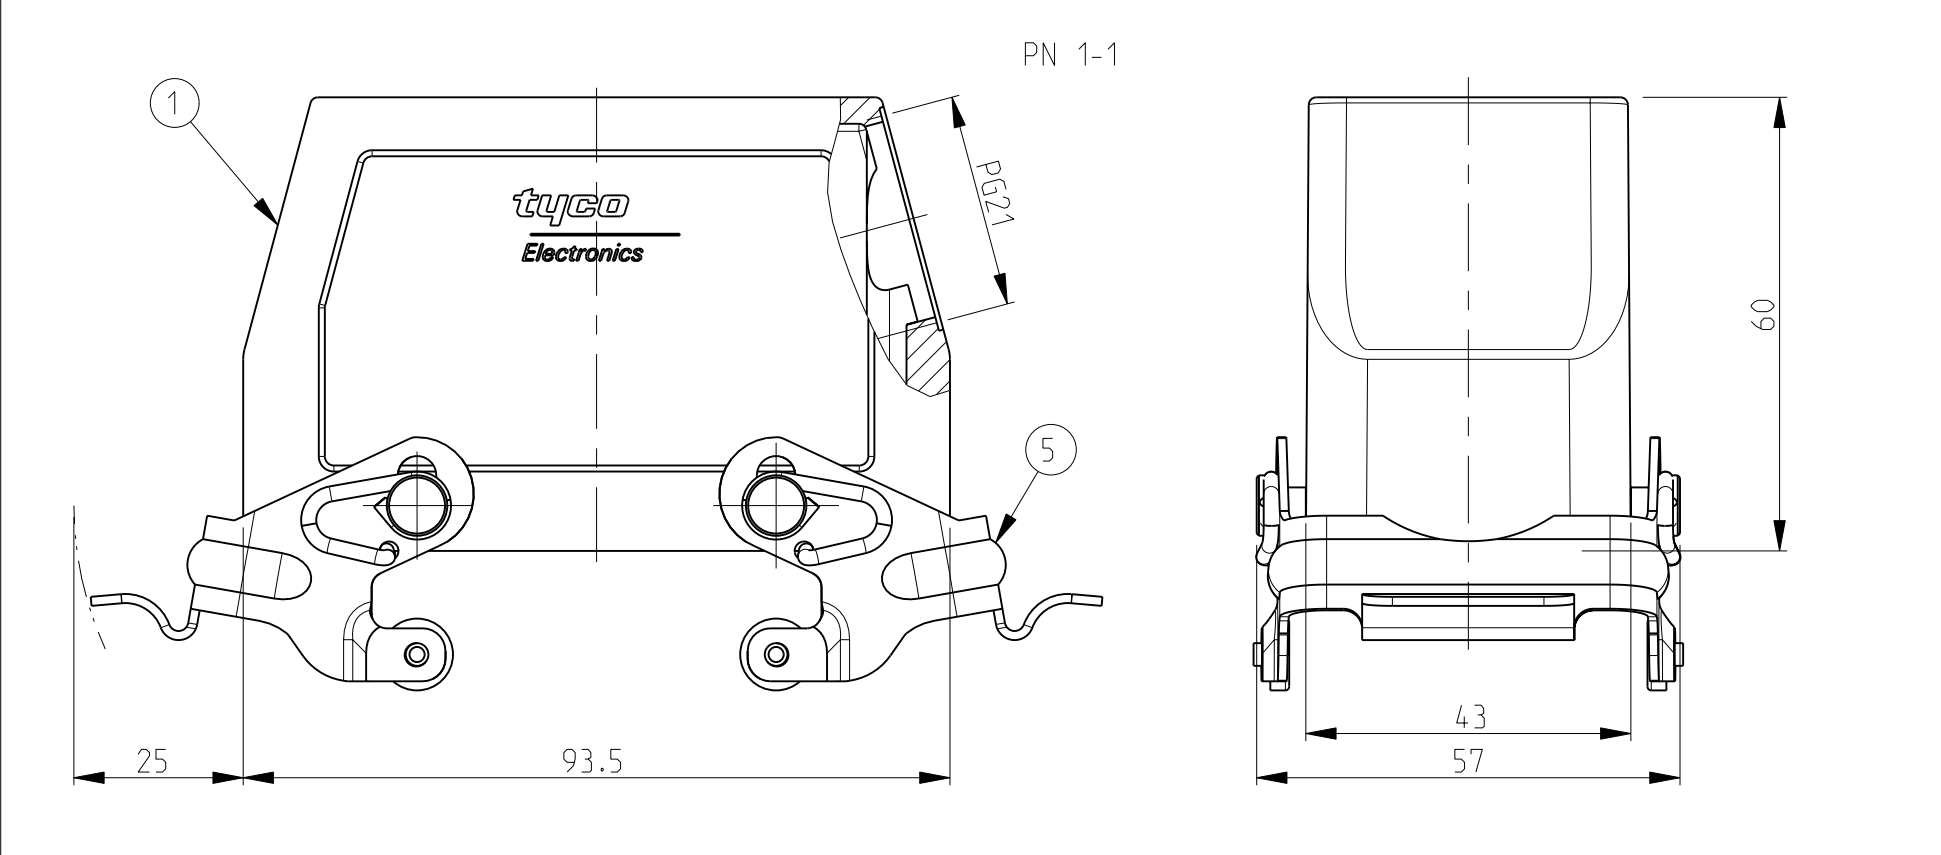

LOC	DIST	REVISIONS			
P	LTR	DESCRIPTION	DATE	DWN	APVD
A6		REVISED PER ECO-09-027197	16DEC2009	KK	AEQ
A7		ECR-17-013084	2APR18	SG	MKO

- NOTES
- Material: Housing: aluminium diecasting alloy
  - Surface: - Powder varnish grey  
- Aluminium oxide+  
- Varnish black
  - Varnish on the inside not necessary
  - Packaging  
Packaging quantity 5 piece in a box
- ⚠️ OBSOLETE PARTS: OBSOLETE CIS STREAMLINING PER D.RENAUD/D.SINISI

QTY	DESCRIPTION	MATERIAL	SURFACE	COLOR	ITEM NO	NOTES
10	Hood HB.16 Pg.1.21	Aluminium		Grey	10	2xM3 for nameplate
9	ZB-Locking Clip	Stainless steel			9	-
8	ZB-Locking Clip	Steel	Zinc plated	Blue	8	-
7	LB-Clip bolt	Stainless steel			7	-
6	LB-Clip bolt	Steel	Zinc plated	Blue	6	Special
5	VS-Locking clip	Steel	Zinc plated	Blue	5	-
4	VS-Clip bolt	Stainless steel			4	-
3	Hood HB.16 Pg.1.21	Aluminium		No varnish	3	-
2	Hood HB.16 Pg.1.21	Aluminium	Aluminium oxide	Black	2	Special
1	Hood HB.16 Pg.1.21	Aluminium		Grey	1	-

TE Connectivity

NAME: Hood HB.16.STS.1.21.G

PRODUCT SPEC: 108-74001  
 108-74003

APPLICATION SPEC: 114-74001  
 114-74004

WEIGHT: A | 00779 C=1102292

CUSTOMER DRAW ING

SCALE: 1:1 SHEET: 1 OF 1 REV: A7