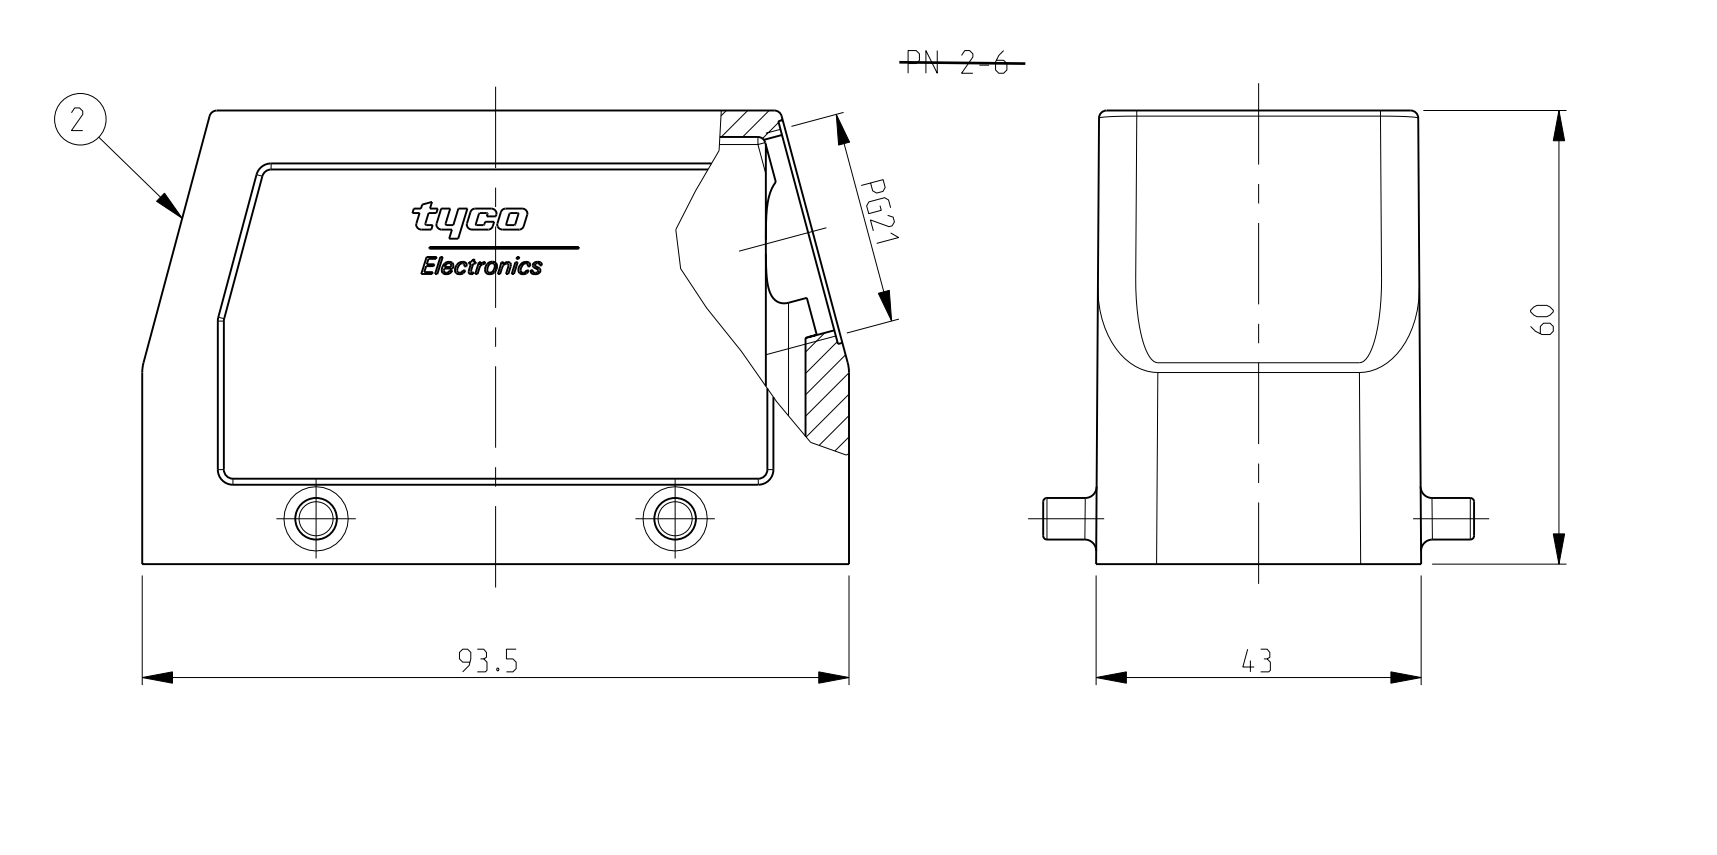

LOC	DIST	REVISIONS			
P	LTR	DESCRIPTION	DATE	DWN	APVD
A6		REVISED PER ECO-09-027197	16DEC2009	KK	AEQ
A7		ECR-17-013084	2APR18	SG	MKO

- NOTES
- Material: Housing: aluminium diecasting alloy
  - Surface: - Powder varnish grey  
- Aluminium oxide+  
- Varnish black
  - Varnish on the inside not necessary
  - Packaging  
Packaging quantity 5 piece in a box
- ⚠️ OBSOLETE PARTS: OBSOLETE CIS STREAMLINING PER D.RENAUD/D.SINISI