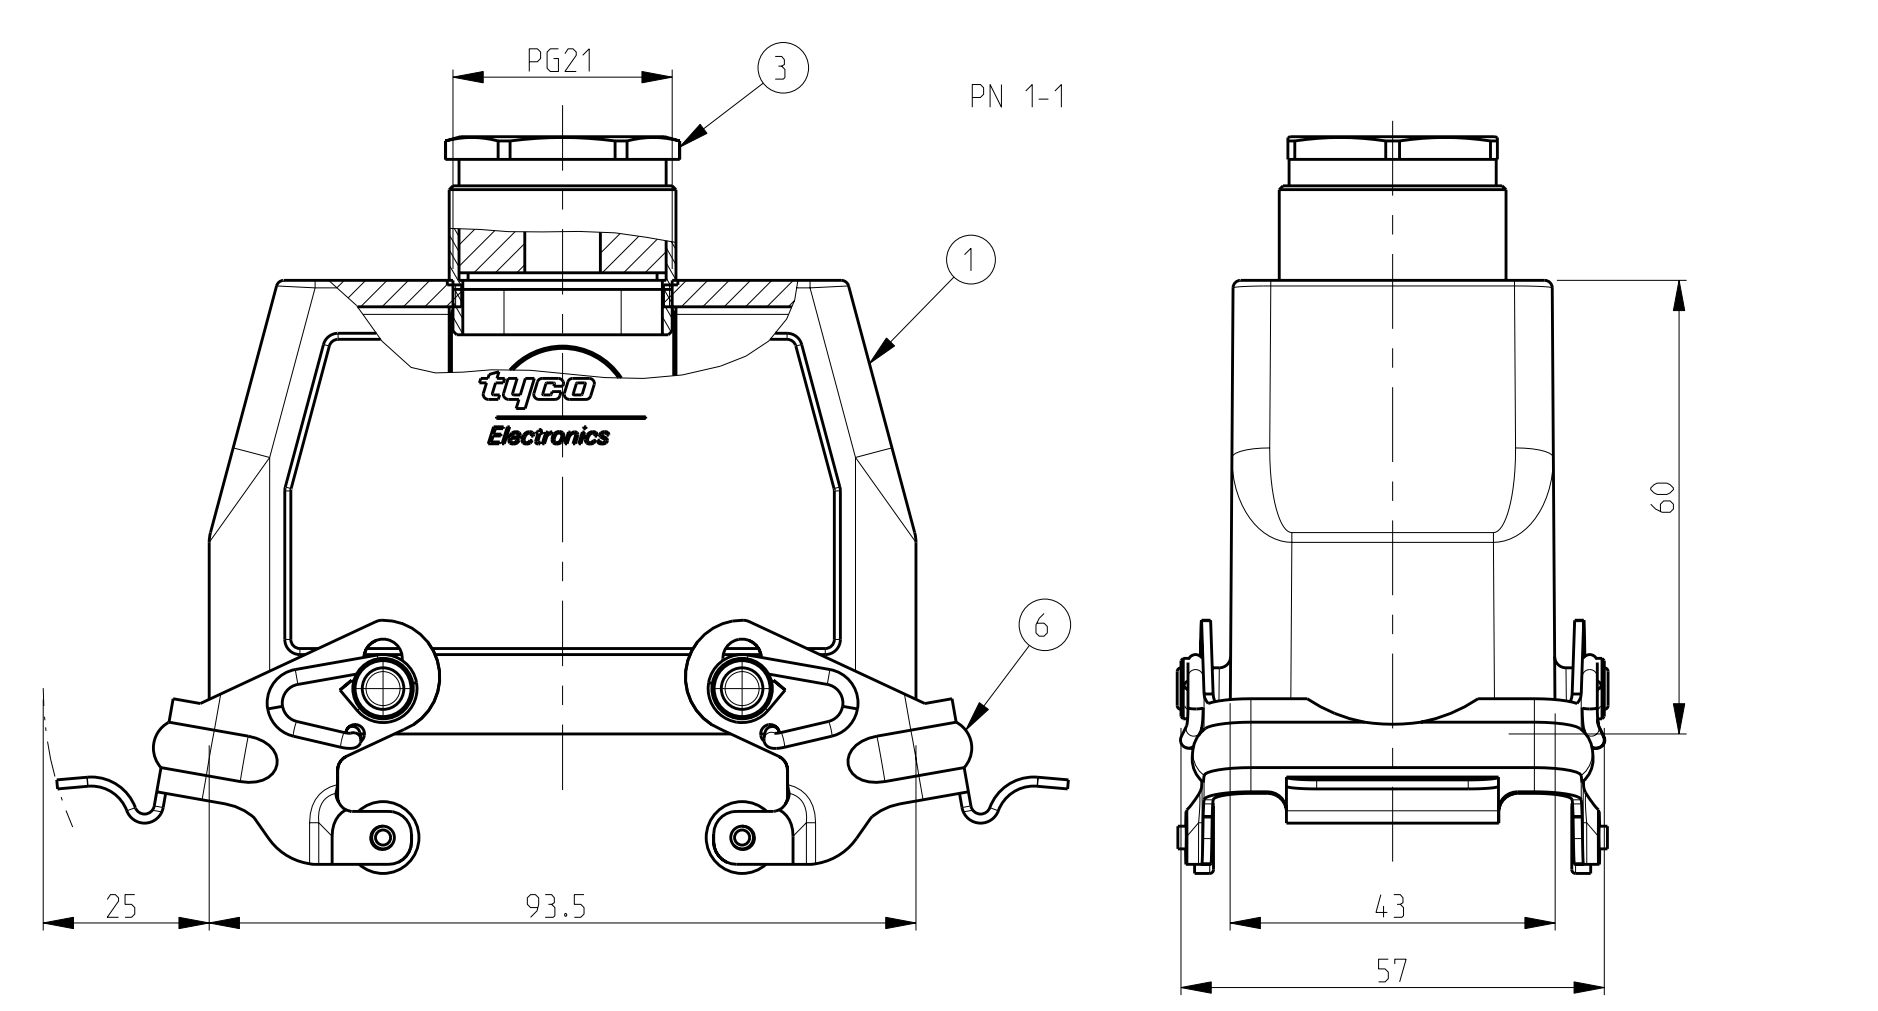

- NOTES
- Material: Housing: aluminium diecasting alloy  
Seats: Neoprene
  - Surface:- Varnish grey  
Aluminium oxide-Varnish Black
  - Varnish on the inside not necessary
  - Packaging  
Packaging quantity 5 piece in a box

QTY	DESCRIPTION	MATERIAL	SURFACE	COLOR	ITEM NO	NOTES
2	LB-Clip bolt	Stainless steel			8	
2	LB-Clip bolt	Steel	Zinc plated	Blue	7	
2	VS-Locking clip	Steel	Zinc plated	Blue	6	
	VS-Clip bolt	Stainless steel			5	
1	Gland fitting PG21	Brass	Zinc plated		4	
1	Cable connection round PG21	Brass	Zinc plated		3	
1	Hood HB.16 Pg.1.21	Aluminium	Aluminium oxide	Black	2	
1	Hood HB.16 Pg.1.21	Aluminium		Grey	1	
2-7	1-7	1-1	2-6	1-6		
ORDERING TEXT						
HB.16.STO.1.21						
HB-K.16.STO.1.21						
HB.16.STO-VS.1.21						
HB-K.16.STO-GR.1.21						

DIMENSIONS: mm TOLERANCES UNLESS OTHERWISE SPECIFIED: 0 - 1000 ±0.15 1 - 100 ±0.1 2 - 10 ±0.05 3 - 5 ±0.02 4 - 1 ±0.01 ANGLES ±0.5°		DWN: Schneider 14.01.03 CHK: Schweiger 14.01.03 APVD: -	Tyco Electronics Tyco Electronics, AMP, GmbH D-53819, Neunkirchen, Germany
MATERIAL: - FINISH: -		PRODUCT SPEC: 108-74001 108-74003 APPLICATION SPEC: 114-74001 114-74004	NAME: Hood HB.16.STO SIZE: - CAGE CODE: - DRAWING NO: A1100779 C=1102293 RESTRICTED TO: -
CUSTOMER DRAWING		WEIGHT: - SCALE: 1:1	SHEET: 1 OF 1 REV: A3