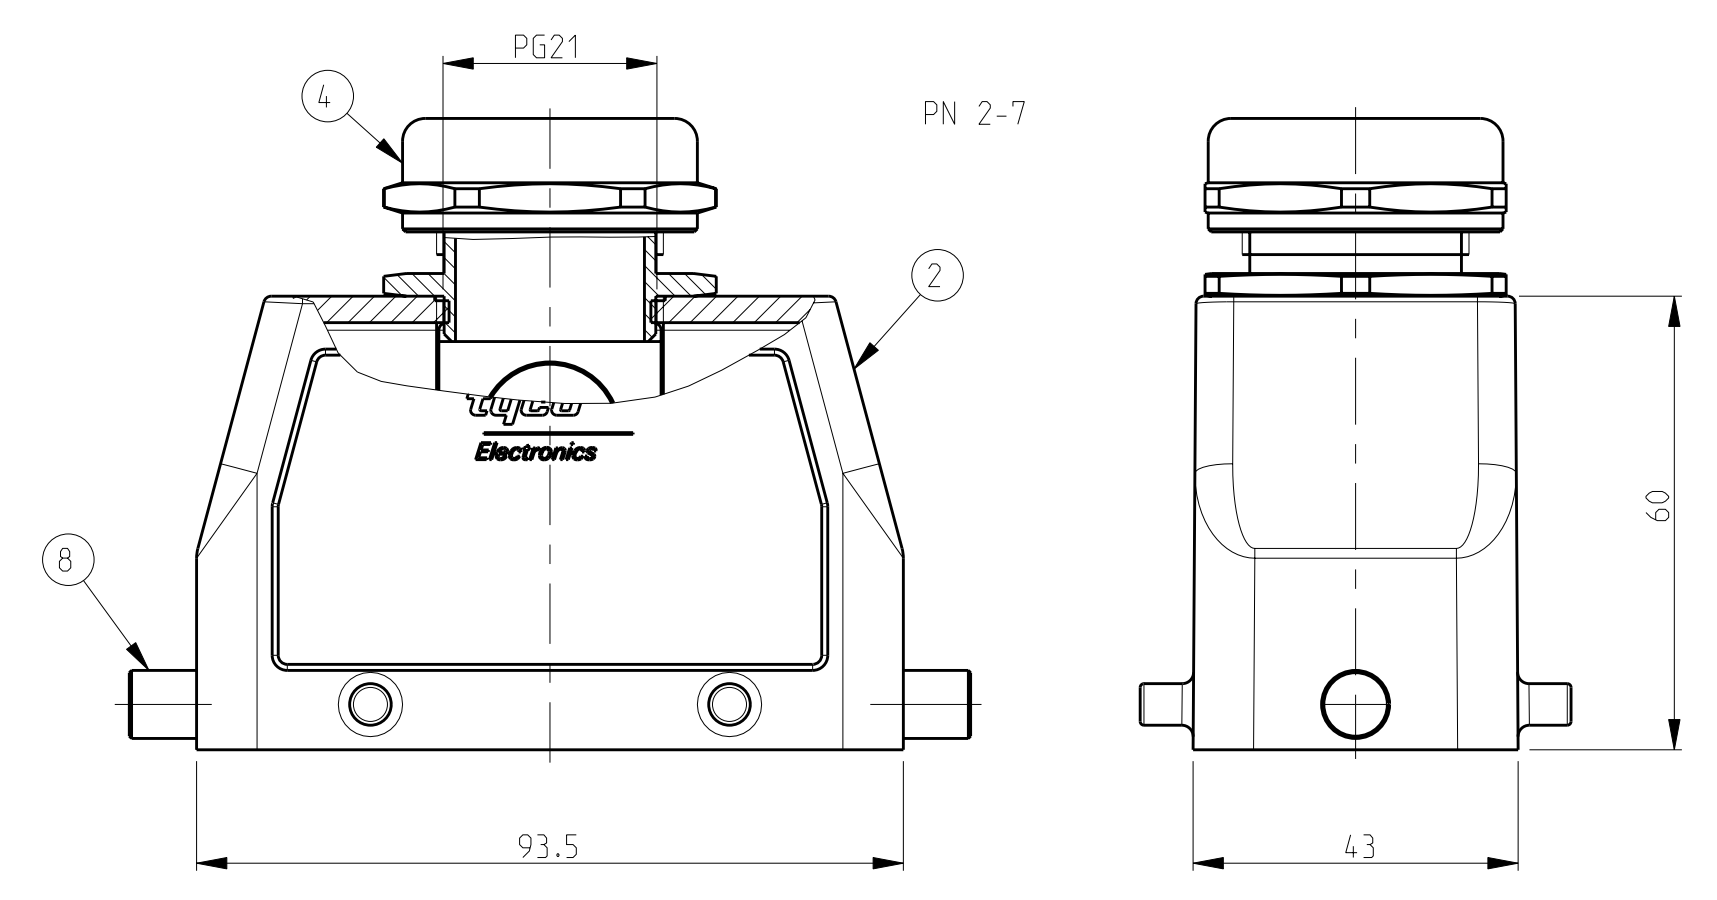

- NOTES
- Material: Housing: aluminium diecasting alloy  
Seats: Neoprene
  - Surface:- Varnish grey  
Aluminium oxide-Varnish Black
  - Varnish on the inside not necessary
  - Packaging  
Packaging quantity 5 piece in a box

QTY	DESCRIPTION	MATERIAL	SURFACE	COLOR	ITEM NO	NOTES
2	LB-Clip bolt	Stainless steel			8	
2	LB-Clip bolt	Steel	Zinc plated	Blue	7	
2	VS-Locking clip	Steel	Zinc plated	Blue	6	
	VS-Clip bolt	Stainless steel			5	
1	Gland fitting PG21	Brass	Zinc plated		4	
1	Cable connection round PG21	Brass	Zinc plated		3	
1	Hood HB.16 Pg.1.21	Aluminium	Aluminium oxide	Black	2	
1	Hood HB.16 Pg.1.21	Aluminium		Grey	1	
2-7	1-7	1-1	2-6	1-6		
ORDERING TEXT						
HB.16.STO.1.21						
HB-K.16.STO.1.21						
HB.16.STO-VS.1.21						
HB-K.16.STO-GR.1.21						

DIMENSIONS: mm TOLERANCES UNLESS OTHERWISE SPECIFIED: 0 - 1000 ±0.15 1 - 100 ±0.1 2 - 10 ±0.05 3 - 5 ±0.02 4 - 1 ±0.01 ANGLES ±0.5°		DWN: Schneider 14.01.03 CHK: Schweiger 14.01.03 APVD: -	Tyco Electronics Tyco Electronics, AMP, GmbH D-53819, Neunkirchen, Germany
MATERIAL: - FINISH: -		PRODUCT SPEC: 108-74001 108-74003 APPLICATION SPEC: 114-74001 114-74004	NAME: Hood HB.16.STO SIZE: - CAGE CODE: - DRAWING NO: A1100779 C=1102293 RESTRICTED TO: -
CUSTOMER DRAWING		WEIGHT: - SCALE: 1:1	SHEET: 1 OF 1 REV: A3