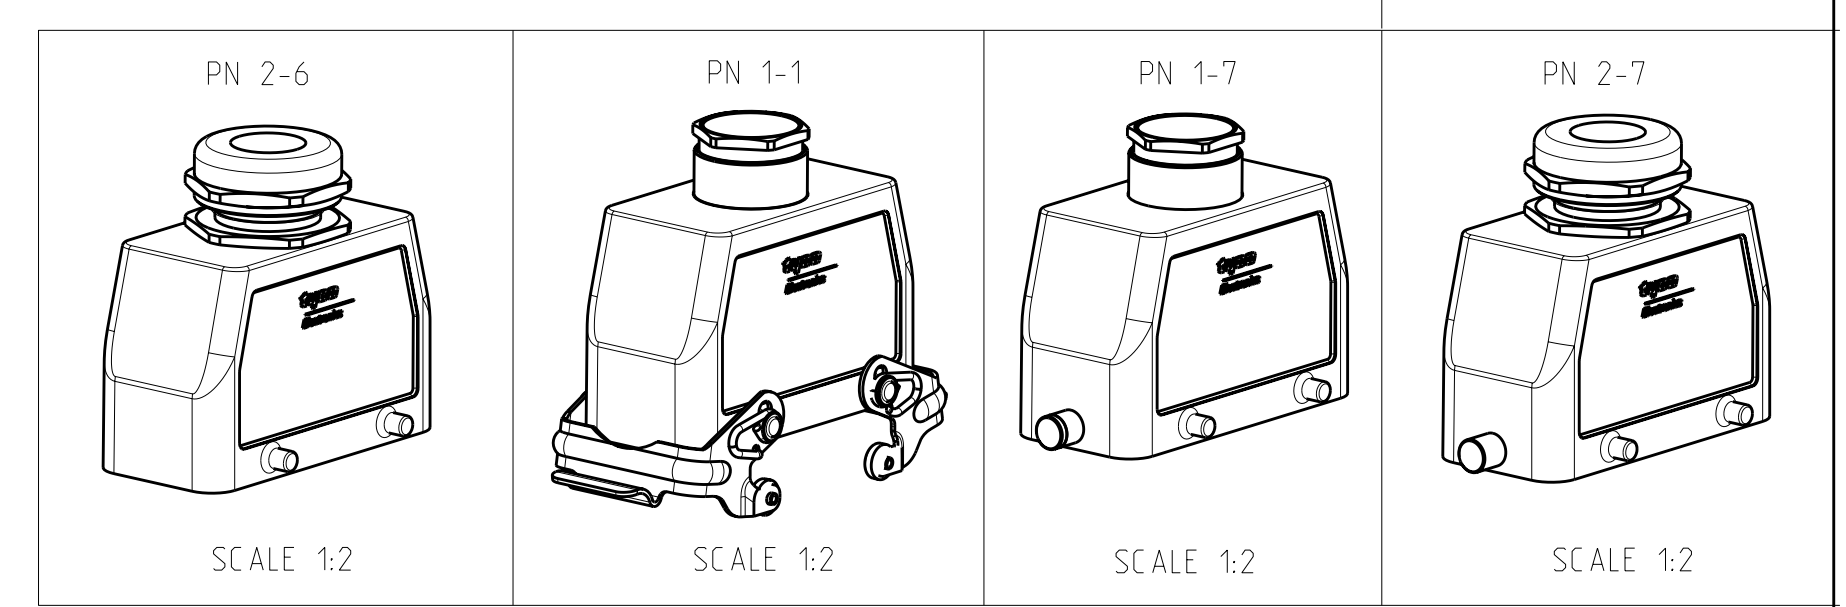

- NOTES
- Material: Housing: aluminium diecasting alloy  
Seats: Neoprene
  - Surface:- Varnish grey  
Aluminium oxide-Varnish Black
  - Varnish on the inside not necessary
  - Packaging  
Packaging quantity 5 piece in a box

QTY	DESCRIPTION	MATERIAL	SURFACE	COLOR	ITEM NO	NOTES
2	LB-Clip bolt	Stainless steel			8	
2	LB-Clip bolt	Steel	Zinc plated	Blue	7	
2	VS-Locking clip	Steel	Zinc plated	Blue	6	
	VS-Clip bolt	Stainless steel			5	
1	Gland fitting PG21	Brass	Zinc plated		4	
1	Cable connection round PG21	Brass	Zinc plated		3	
1	Hood HB.16 Pg.1.21	Aluminium	Aluminium oxide	Black	2	
1	Hood HB.16 Pg.1.21	Aluminium		Grey	1	
2-7	1-7	1-1	2-6	1-6		
ORDERING TEXT						
HB.16.STO.1.21						
HB-K.16.STO.1.21						
HB.16.STO-VS.1.21						
HB-K.16.STO-GR.1.21						

DIMENSIONS: mm TOLERANCES UNLESS OTHERWISE SPECIFIED: 0 - 1000 ±0.15 1 - 100 ±0.1 2 - 10 ±0.05 3 - 5 ±0.02 4 - 1 ±0.01 ANGLES ±0.5°		DWN: Schneider 14.01.03 CHK: Schweiger 14.01.03 APVD: -	Tyco Electronics Tyco Electronics, AMP, GmbH D-53819, Neunkirchen, Germany
MATERIAL: - FINISH: -		PRODUCT SPEC: 108-74001 108-74003 APPLICATION SPEC: 114-74001 114-74004	NAME: Hood HB.16.STO SIZE: - CAGE CODE: - DRAWING NO: A1100779 C=1102293 RESTRICTED TO: -
CUSTOMER DRAWING		WEIGHT: - SCALE: 1:1	SHEET: 1 OF 1 REV: A3