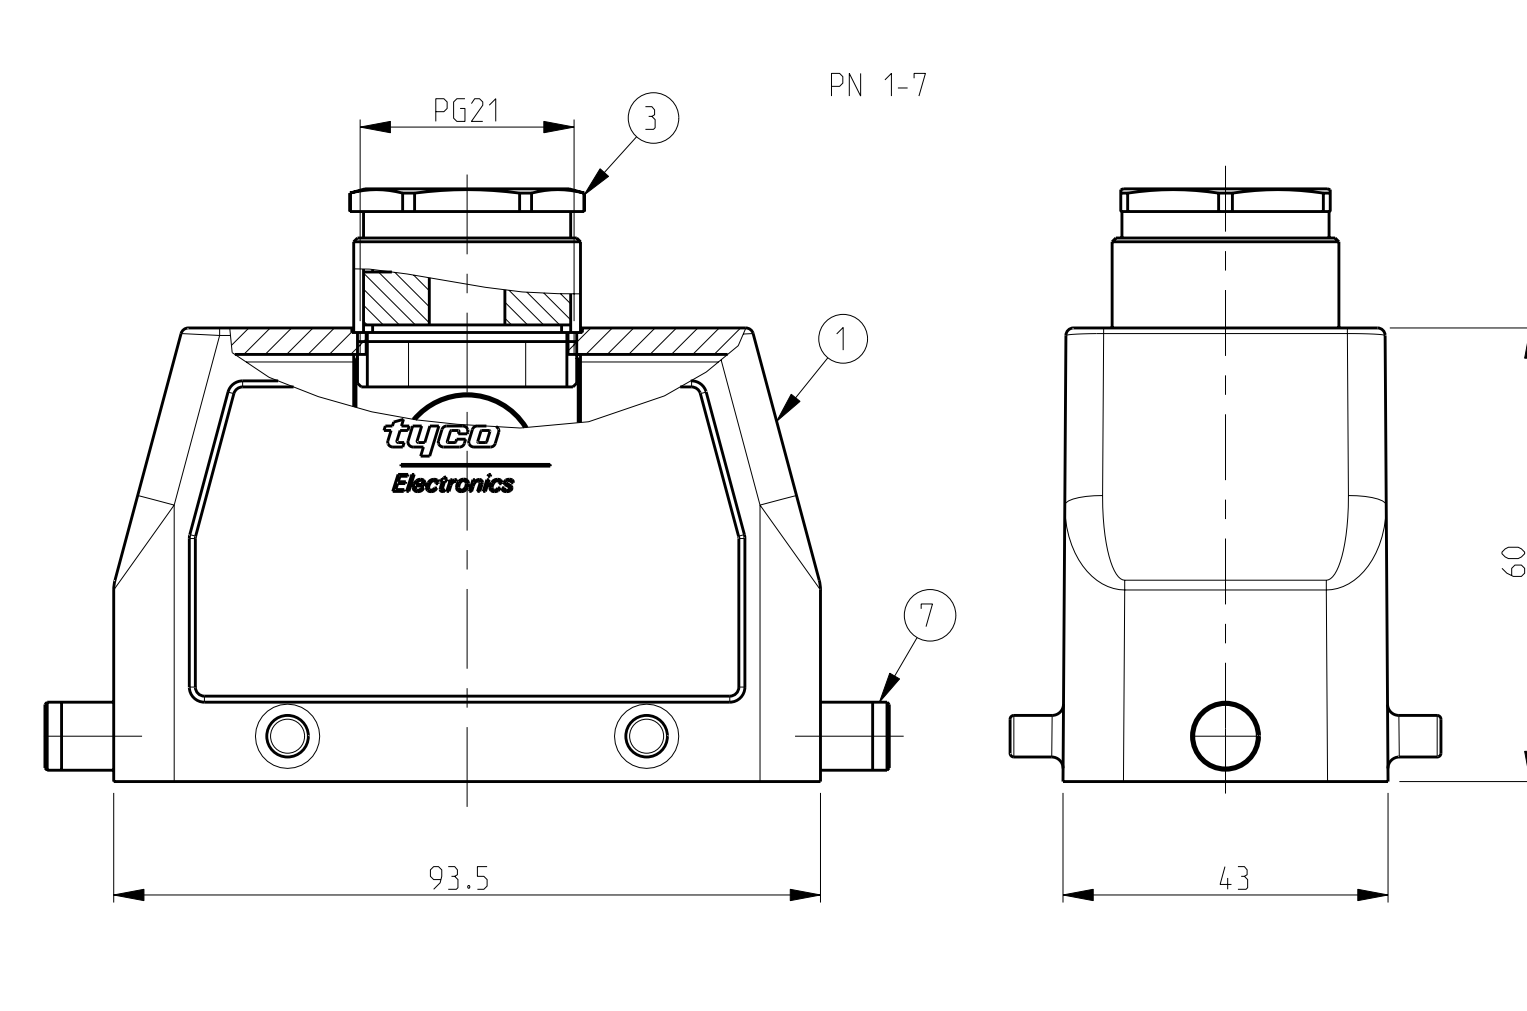

- NOTES
- Material: Housing: aluminium diecasting alloy  
Seats: Neoprene
  - Surface:- Varnish grey  
Aluminium oxide-Varnish Black
  - Varnish on the inside not necessary
  - Packaging  
Packaging quantity 5 piece in a box

QTY	DESCRIPTION	MATERIAL	SURFACE	COLOR	ITEM NO	NOTES
2	LB-Clip bolt	Stainless steel			8	
2	LB-Clip bolt	Steel	Zinc plated	Blue	7	
2	VS-Locking clip	Steel	Zinc plated	Blue	6	
	VS-Clip bolt	Stainless steel			5	
1	Gland fitting PG21	Brass	Zinc plated		4	
1	Cable connection round PG21	Brass	Zinc plated		3	
1	Hood HB.16 Pg.1.21	Aluminium	Aluminium oxide	Black	2	
1	Hood HB.16 Pg.1.21	Aluminium		Grey	1	
2-7	1-7	1-1	2-6	1-6		
ORDERING TEXT						
HB.16.STO.1.21						
HB-K.16.STO.1.21						
HB.16.STO-VS.1.21						
HB-K.16.STO-GR.1.21						

DIMENSIONS: mm TOLERANCES UNLESS OTHERWISE SPECIFIED: 0 - 1000 ±0.15 1 - 100 ±0.1 2 - 10 ±0.05 3 - 5 ±0.02 4 - 1 ±0.01 ANGLES ±0.5°		DWN: Schneider 14.01.03 CHK: Schweiger 14.01.03 APVD: -	Tyco Electronics Tyco Electronics, AMP, GmbH D-53819, Neunkirchen, Germany
MATERIAL: - FINISH: -		PRODUCT SPEC: 108-74001 108-74003 APPLICATION SPEC: 114-74001 114-74004	NAME: Hood HB.16.STO SIZE: - CAGE CODE: - DRAWING NO: A1100779 C=1102293 RESTRICTED TO: -
CUSTOMER DRAWING		WEIGHT: - SCALE: 1:1	SHEET: 1 OF 1 REV: A3