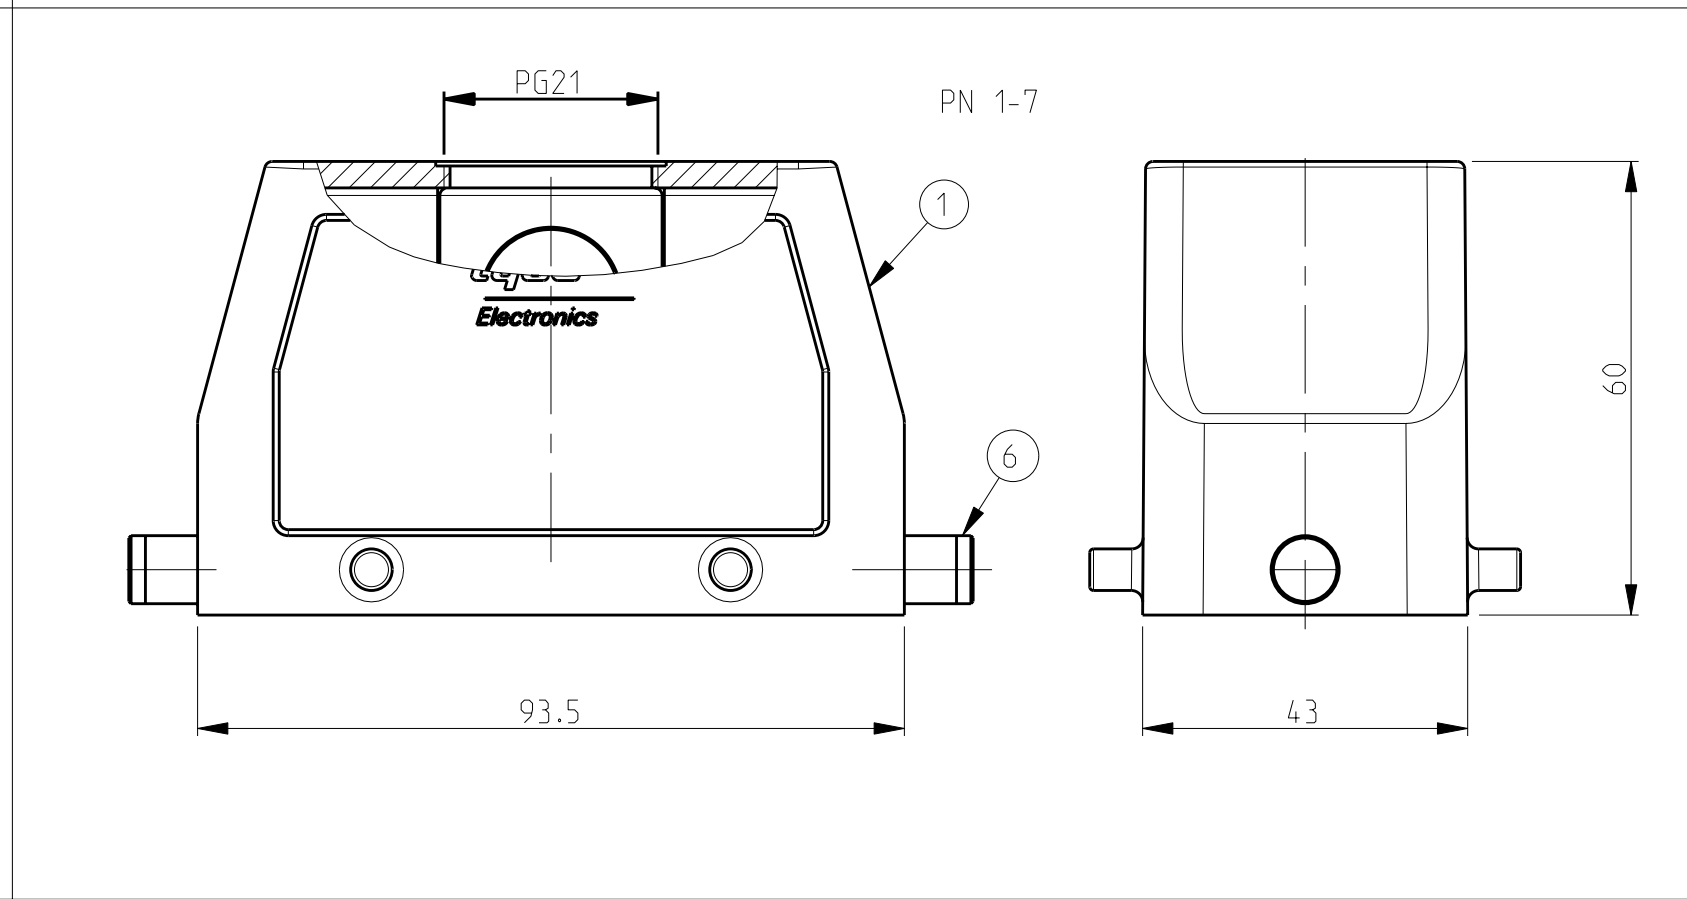

LOC	DIST	REVISIONS			
P	LTR	DESCRIPTION	DATE	DWN	APVD
A5		REVISED PER ECR-16-016768	24JAN2018	SRG	MKO
A6		ECR-17-013084	29MAR18	SG	MKO

- NOTES
- 1 Material: Housing: aluminium diecasting alloy
 - 2 Surface:- Varnish grey
Aluminium oxide+Varnish Black
 - 3 Varnish on the inside not necessary
 - 4 Packaging
Packaging quantity 5 piece in a box

ORDERING TEXT

HB.16.ST0.1.21.G
 HB.K.16.ST0.1.21.G
 HB.16.ST0.VS.1.21.G
 HB.16.ST0.GR.1.21.G
 HB.K.16.ST0.GR.1.21.G
 HB.16.ST0.2.21.G
 HB.K.16.ST.GR

DIMENSIONS: mm		TOLERANCES UNLESS OTHERWISE SPECIFIED:		DWN: Schneider 10.11.02		CEN: Schneider 10.11.02		APVD: -		NAME: Hood	
MATERIAL: -		FINISH: -		PRODUCT SPEC: 108-74.001		APPLICATION SPEC: 114-74.001		WEIGHT: -		SIZE: CAGE CODE: DRAWING NO: 114-74.004	
CUSTOMER DRAWING		SCALE: 1:1		SHEET: 1 OF 1		REV: A6		RESTRICTED TO:		TE Connectivity	