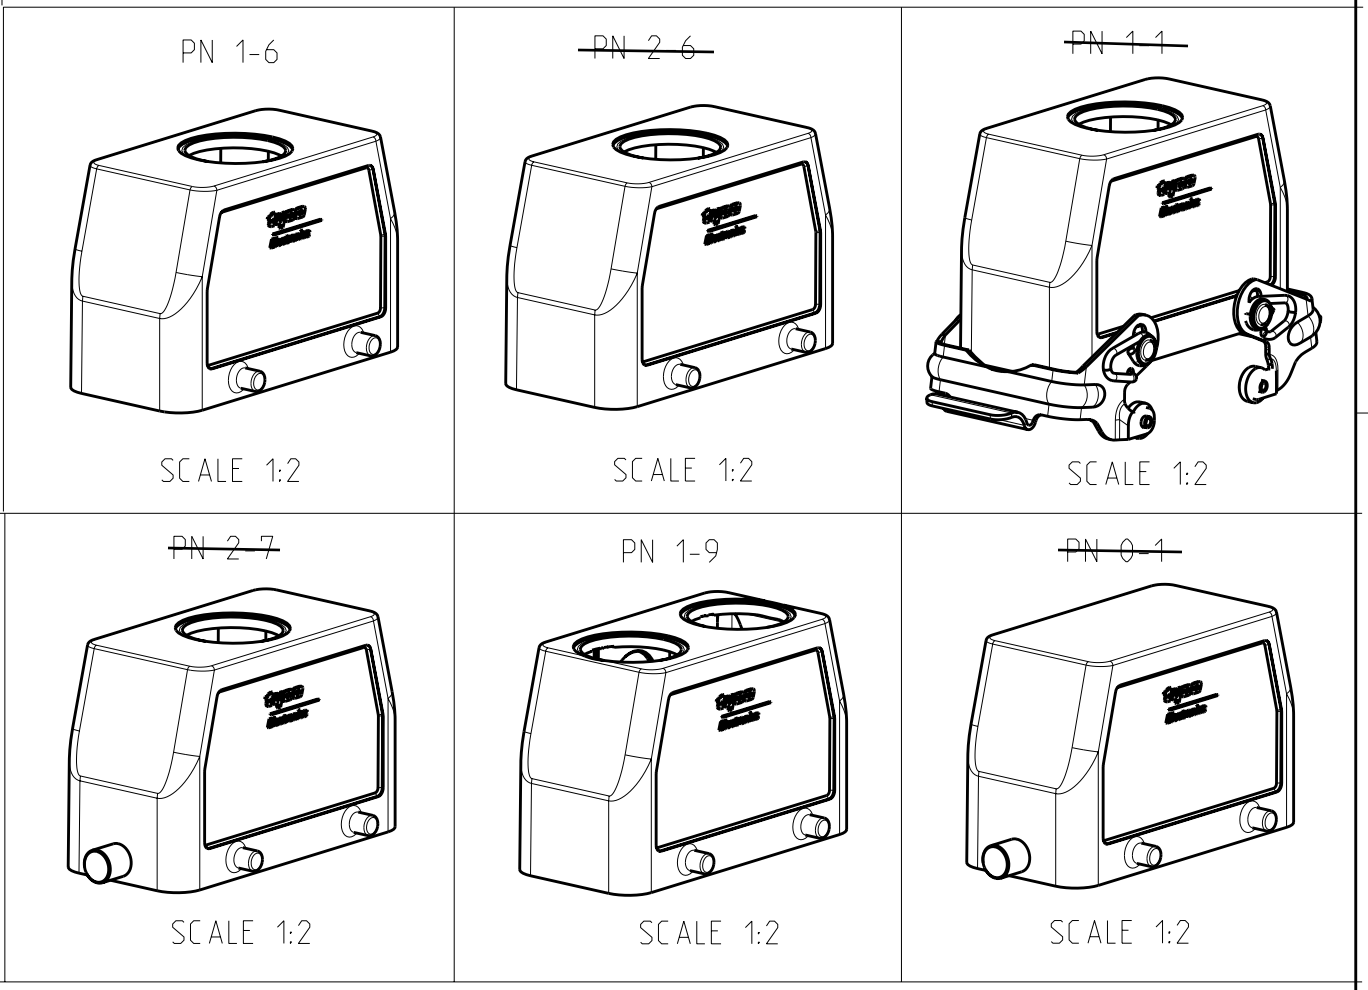

LOC	DIST	REVISIONS			
P	LTR	DESCRIPTION	DATE	DWN	APVD
A5		REVISED PER ECR-16-016768	24JAN2018	SRG	MKO
A6		ECR-17-013084	29MAR18	SG	MKO

- NOTES
- 1 Material: Housing: aluminium diecasting alloy
 - 2 Surface:- Varnish grey
Aluminium oxide+Varnish Black
 - 3 Varnish on the inside not necessary
 - 4 Packaging
Packaging quantity 5 piece in a box

QTY	DESCRIPTION	MATERIAL	SURFACE	COLOR	ITEM NO	NOTES
2	LB-clip bolt	Stainless steel	Blank		7	
2	LB-clip bolt	Steel	Zinc plated	Blue	6	
2	VS-Locking clip	Steel	Zinc plated	Blue	5	
1	VS-Clip positioner	Stainless steel	Blank		4	
1	HB Hood	Aluminium		Grey	3	2xPg21
1	HB-K Hood	Aluminium	Aluminium oxide	Black	2	
1	HB Hood	Aluminium		Grey	1	