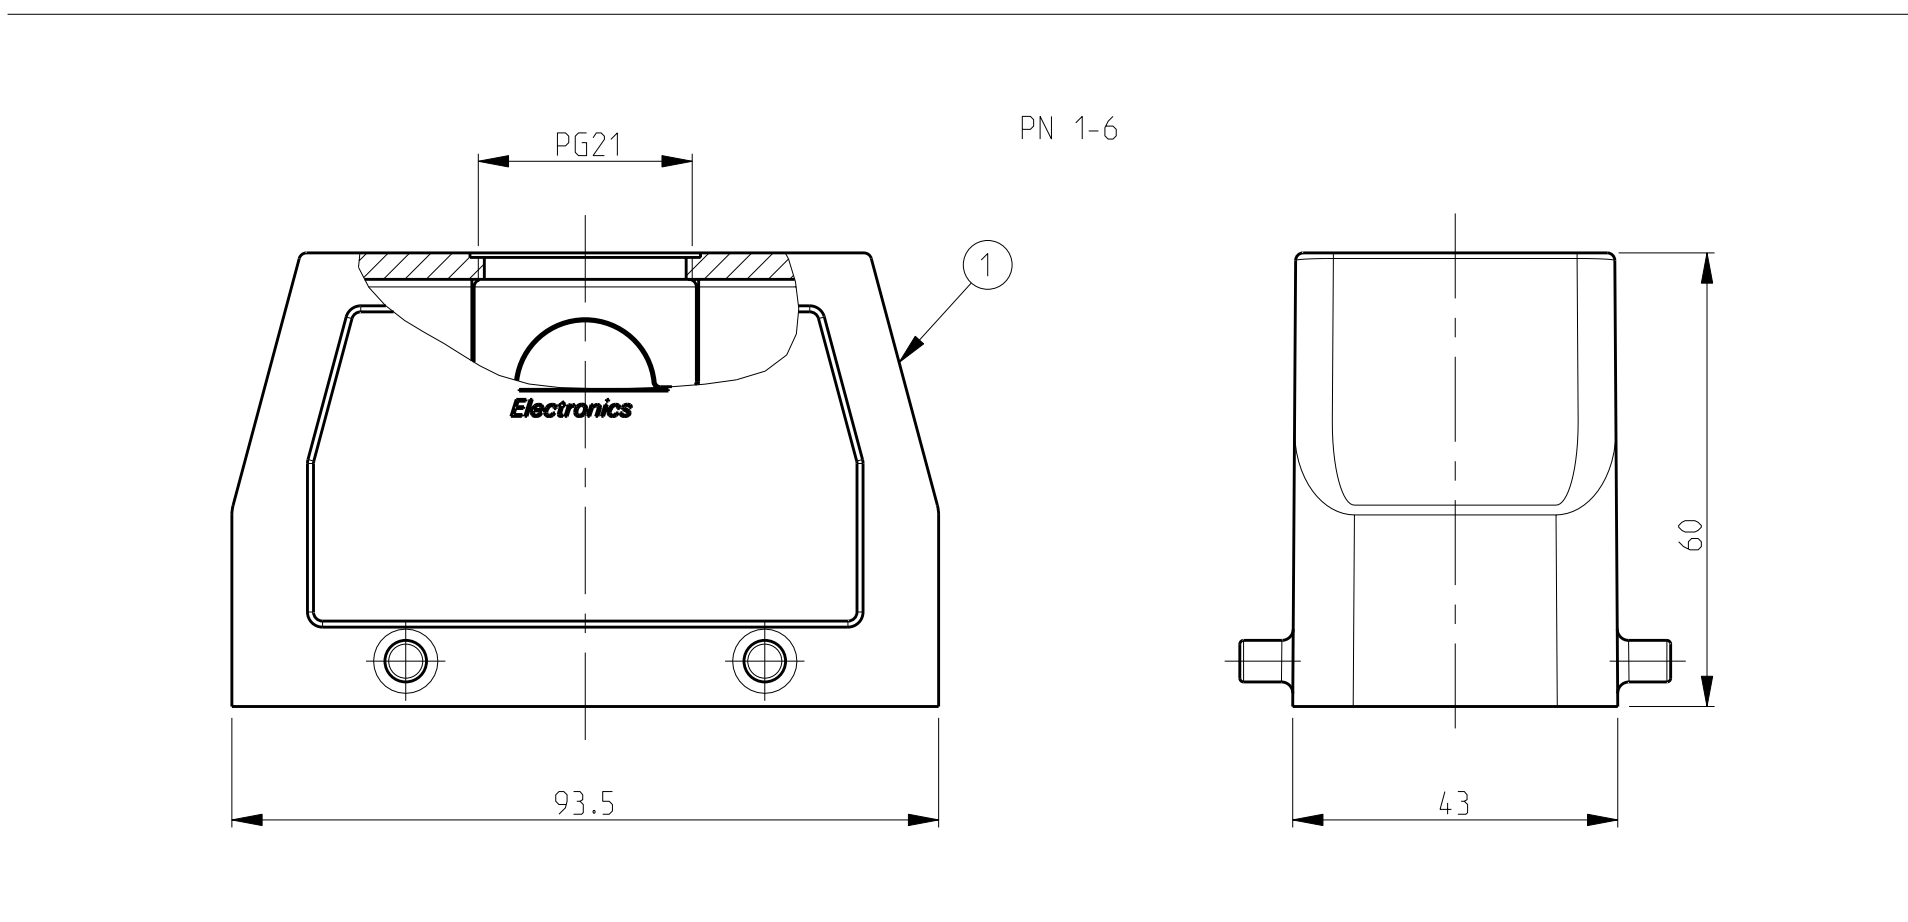

LOC	DIST	REVISIONS			
P	LTR	DESCRIPTION	DATE	DWN	APVD
A5		REVISED PER ECR-16-016768	24JAN2018	SRG	MKO
A6		ECR-17-013084	29MAR18	SG	MKO

- NOTES
- 1 Material: Housing: aluminium diecasting alloy
 - 2 Surface:- Varnish grey
Aluminium oxide+Varnish Black
 - 3 Varnish on the inside not necessary
 - 4 Packaging
Packaging quantity 5 piece in a box

ORDERING TEXT

HB.16.ST0.1.21.G
 HB.K.16.ST0.1.21.G
 HB.16.ST0.VS.1.21.G
 HB.16.ST0.GR.1.21.G
 HB.K.16.ST0.GR.1.21.G
 HB.16.ST0.2.21.G
 HB.K.16.ST.GR

DIMENSIONS: mm		TOLERANCES UNLESS OTHERWISE SPECIFIED:		DWN: Schneider 10.11.02		CEN: Schneider 10.11.02		APVD: -		NAME: Hood	
MATERIAL: -		FINISH: -		PRODUCT SPEC: 108-74.001		APPLICATION SPEC: 114-74.001		WEIGHT: -		SIZE: CAGE CODE: DRAWING NO: 114-74.004	
CUSTOMER DRAWING		SCALE: 1:1		SHEET: 1 OF 1		REV: A6		RESTRICTED TO:		TE Connectivity	