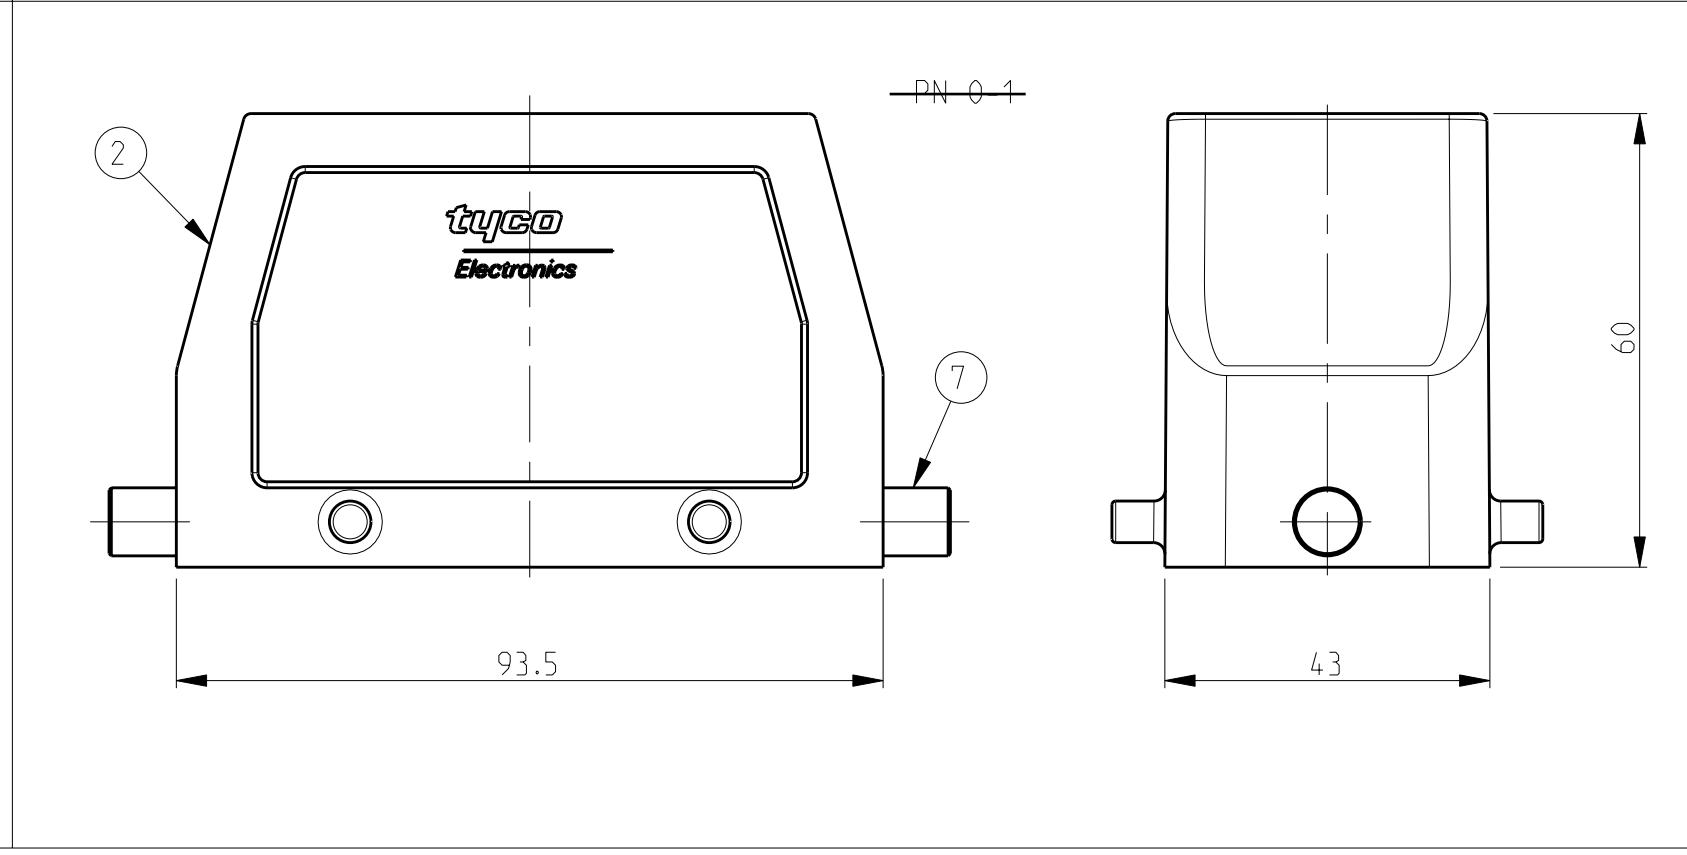

LOC	DIST	REVISIONS			
P	LTR	DESCRIPTION	DATE	DWN	APVD
A5		REVISED PER ECR-16-016768	24JAN2018	SRG	MKO
A6		ECR-17-013084	29MAR18	SG	MKO

- NOTES
- 1 Material: Housing: aluminium diecasting alloy
 - 2 Surface:- Varnish grey
Aluminium oxide+Varnish Black
 - 3 Varnish on the inside not necessary
 - 4 Packaging
Packaging quantity 5 piece in a box

ORDERING TEXT

HB.16.ST0.1.21.G
 HB.K.16.ST0.1.21.G
 HB.16.ST0.VS.1.21.G
 HB.16.ST0.GR.1.21.G
 HB.K.16.ST0.GR.1.21.G
 HB.16.ST0.2.21.G
 HB.K.16.ST.GR

DIMENSIONS: mm		TOLERANCES UNLESS OTHERWISE SPECIFIED:		DWN: Schneider 10.11.02		CEN: Schneider 10.11.02		APVD: -		NAME: Hood	
MATERIAL: -		FINISH: -		PRODUCT SPEC: 108-74.001		APPLICATION SPEC: 114-74.001		WEIGHT: -		SIZE: CAGE CODE: DRAWING NO: 114-74.004	
CUSTOMER DRAWING		SCALE: 1:1		SHEET: 1 OF 1		REV: A6		RESTRICTED TO:		TE Connectivity	