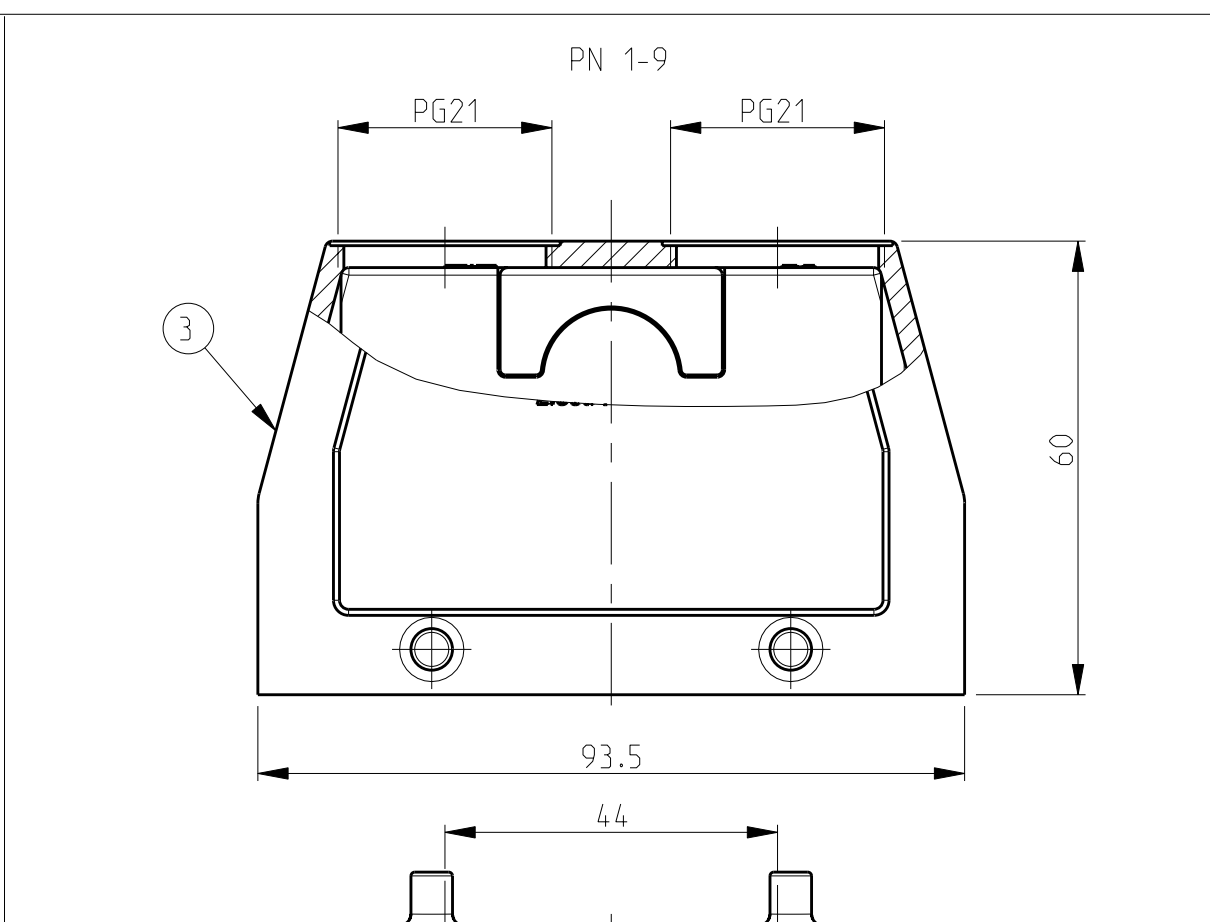

LOC	DIST	REVISIONS			
P	LTR	DESCRIPTION	DATE	DWN	APVD
A5		REVISED PER ECR-16-016768	24JAN2018	SRG	MKO
A6		ECR-17-013084	29MAR18	SG	MKO

- NOTES
- 1 Material: Housing: aluminium diecasting alloy
 - 2 Surface:- Varnish grey
Aluminium oxide+Varnish Black
 - 3 Varnish on the inside not necessary
 - 4 Packaging
Packaging quantity 5 piece in a box

QTY	DESCRIPTION	MATERIAL	SURFACE	COLOR	ITEM NO	NOTES
2	LB-clip bolt	Stainless steel	Blank		7	
2	LB-clip bolt	Steel	Zinc plated	Blue	6	
2	VS-Locking clip	Steel	Zinc plated	Blue	5	
1	VS-Clip positioner	Stainless steel	Blank		4	
1	HB Hood	Aluminium		Grey	3	2xPg21
1	HB-K Hood	Aluminium	Aluminium oxide	Black	2	
1	HB Hood	Aluminium		Grey	1	

ORDERING TEXT

HB.16.ST0.1.21.G
 HB.K.16.ST0.1.21.G
 HB.16.ST0.VS.1.21.G
 HB.16.ST0.GR.1.21.G
 HB.K.16.ST0.GR.1.21.G
 HB.16.ST0.2.21.G
 HB.K.16.ST.GR

DIMENSIONS: mm		TOLERANCES UNLESS OTHERWISE SPECIFIED:		DWN: Schneider 10.11.02		CEN: Schneider 10.11.02		APVD: -		NAME: Hood	
MATERIAL: -		FINISH: -		PRODUCT SPEC: 108-74.001		APPLICATION SPEC: 114-74.001		WEIGHT: -		SIZE: CAGE CODE: DRAWING NO: 114-74.004	
CUSTOMER DRAWING		SCALE: 1:1		SHEET: 1 OF 1		REV: A6		RESTRICTED TO:		TE Connectivity	