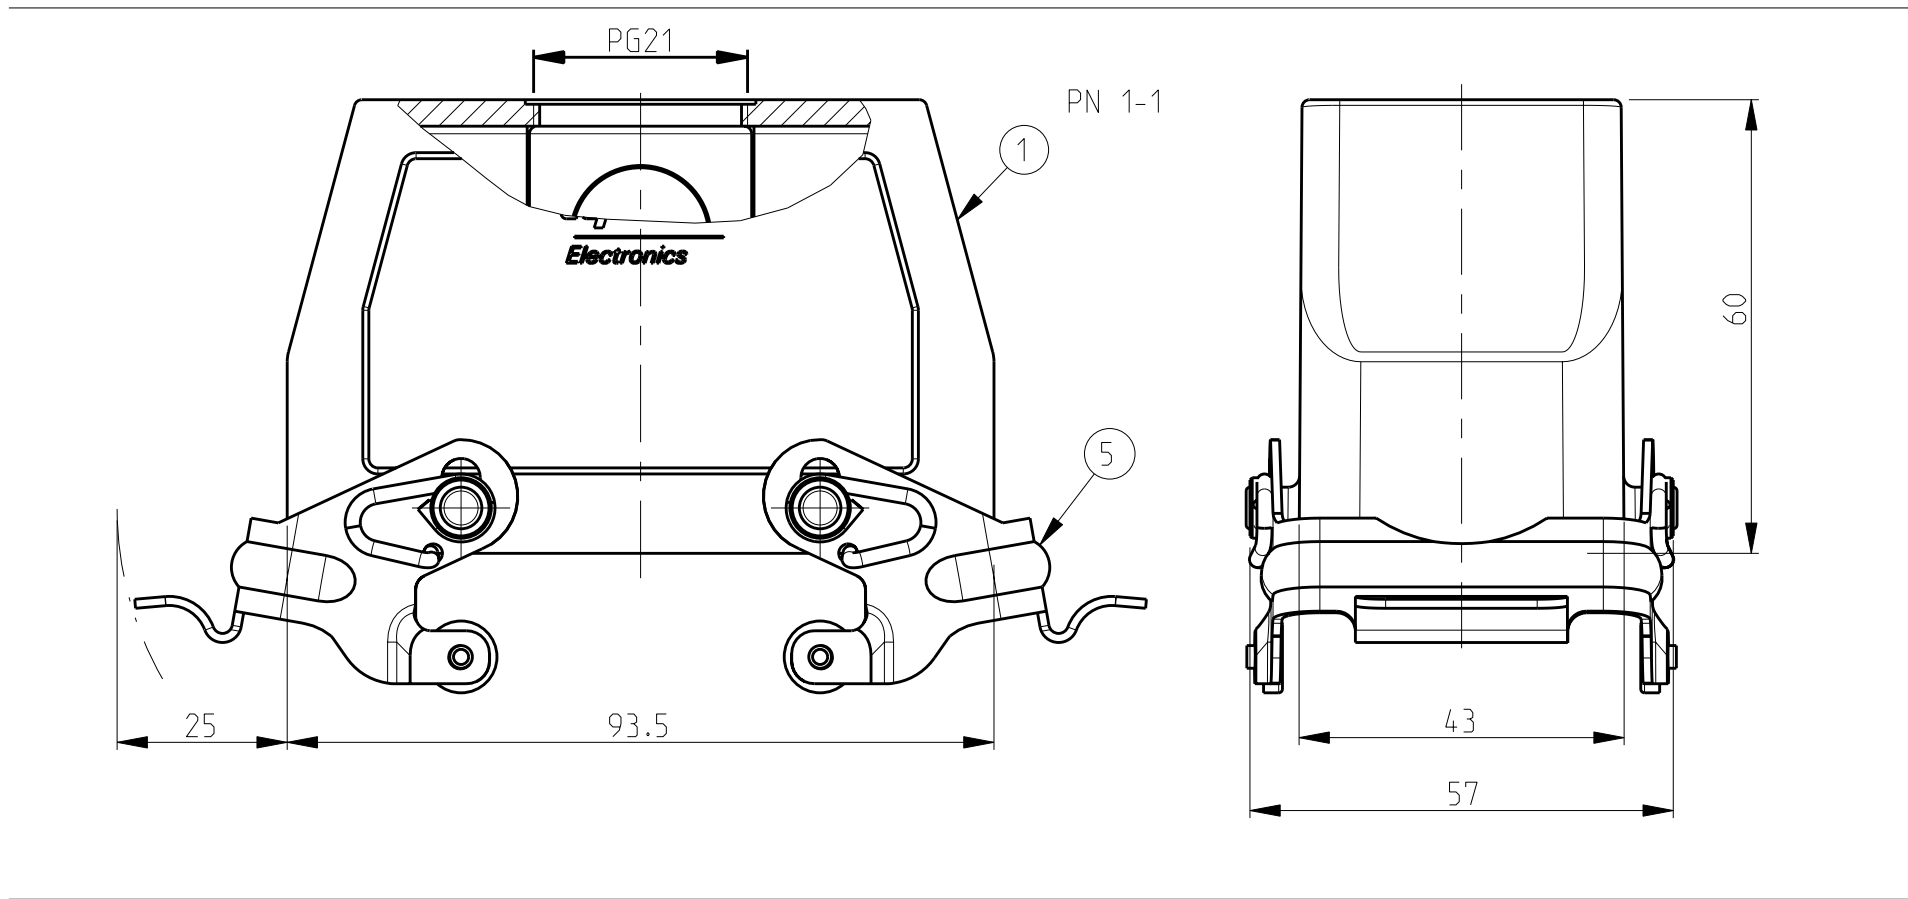

LOC	DIST	REVISIONS			
P	LTR	DESCRIPTION	DATE	DWN	APVD
A5		REVISED PER ECR-16-016768	24JAN2018	SRG	MKO
A6		ECR-17-013084	29MAR18	SG	MKO

- NOTES
- 1 Material: Housing: aluminium diecasting alloy
 - 2 Surface:- Varnish grey
Aluminium oxide+Varnish Black
 - 3 Varnish on the inside not necessary
 - 4 Packaging
Packaging quantity 5 piece in a box

QTY	DESCRIPTION	MATERIAL	SURFACE	COLOR	ITEM NO	NOTES
2	LB-clip bolt	Stainless steel	Blank		7	
2	LB-clip bolt	Steel	Zinc plated	Blue	6	
2	VS-Locking clip	Steel	Zinc plated	Blue	5	
1	VS-Clip positioner	Stainless steel	Blank		4	
1	HB Hood	Aluminium		Grey	3	2xPg21
1	HB-K Hood	Aluminium	Aluminium oxide	Black	2	
1	HB Hood	Aluminium		Grey	1	

ORDERING TEXT

HB.16.ST0.1.21.G
 HB.K.16.ST0.1.21.G
 HB.16.ST0.VS.1.21.G
 HB.16.ST0.GR.1.21.G
 HB.K.16.ST0.GR.1.21.G
 HB.16.ST0.2.21.G
 HB.K.16.ST.GR

DIMENSIONS: mm		TOLERANCES UNLESS OTHERWISE SPECIFIED:		DWN: Schneider 10.11.02		CEN: Schneider 10.11.02		APVD: -		NAME: Hood	
MATERIAL: -		FINISH: -		PRODUCT SPEC: 108-74.001		APPLICATION SPEC: 114-74.001		WEIGHT: -		SIZE: CAGE CODE: DRAWING NO: 114-74.004	
CUSTOMER DRAWING		SCALE: 1:1		SHEET: 1 OF 1		REV: A6		RESTRICTED TO:		TE Connectivity	