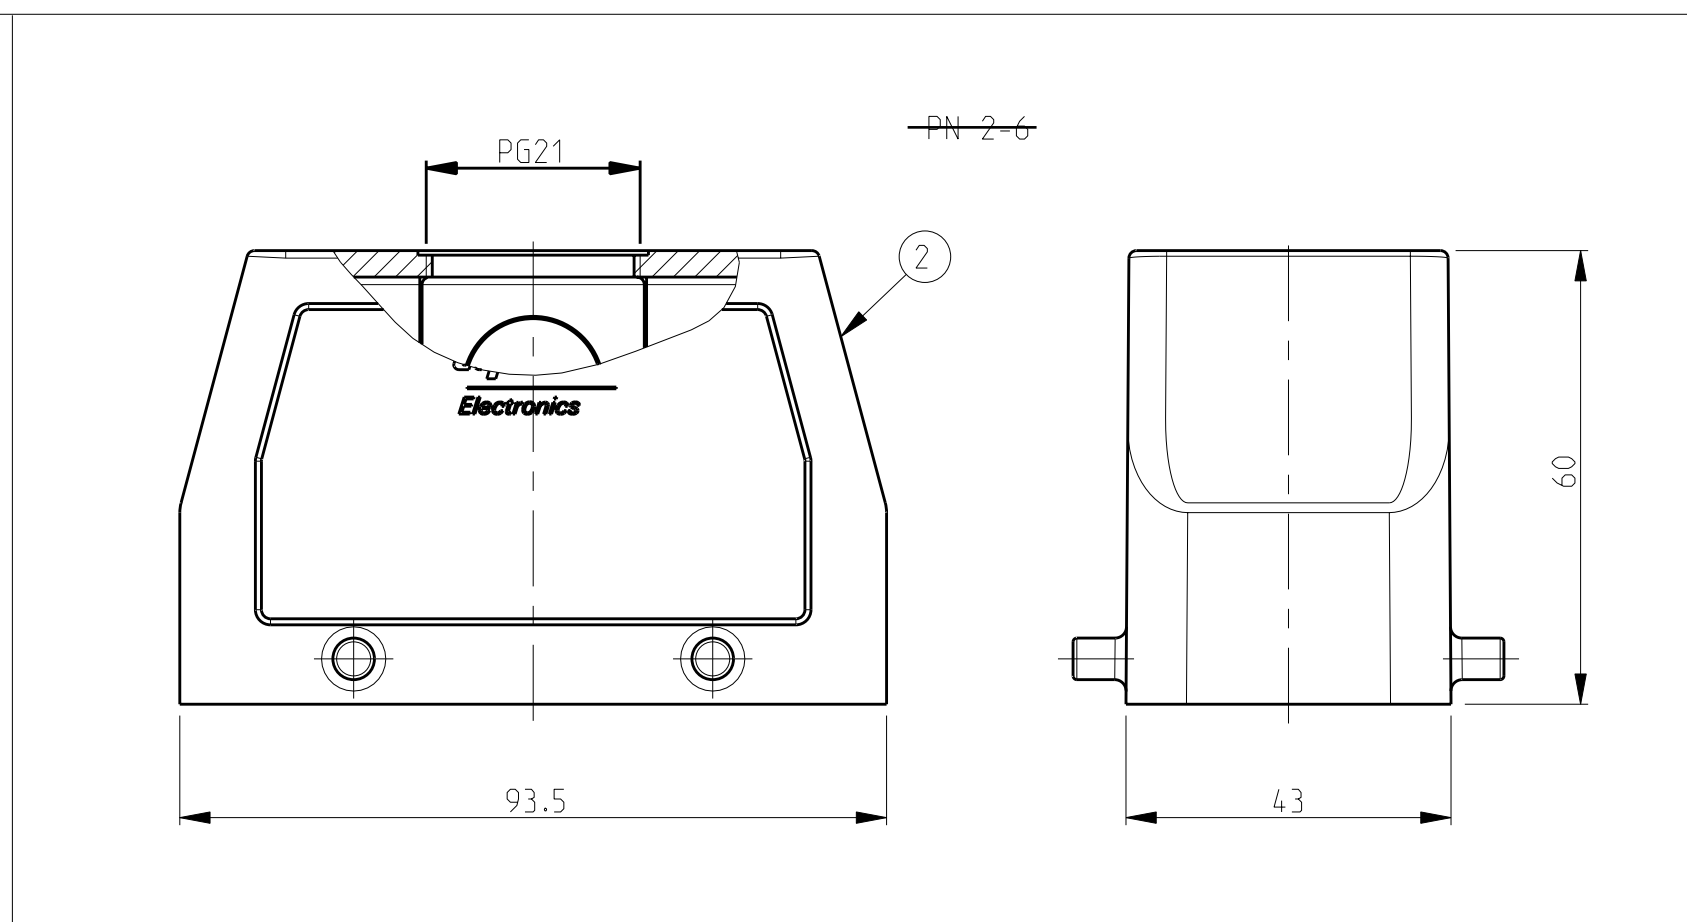

LOC	DIST	REVISIONS			
P	LTR	DESCRIPTION	DATE	DWN	APVD
A5		REVISED PER ECR-16-016768	24JAN2018	SRG	MKO
A6		ECR-17-013084	29MAR18	SG	MKO

- NOTES
- 1 Material: Housing: aluminium diecasting alloy
 - 2 Surface:- Varnish grey
Aluminium oxide+Varnish Black
 - 3 Varnish on the inside not necessary
 - 4 Packaging
Packaging quantity 5 piece in a box

ORDERING TEXT

HB.16.ST0.1.21.G
 HB.K.16.ST0.1.21.G
 HB.16.ST0.VS.1.21.G
 HB.16.ST0.GR.1.21.G
 HB.K.16.ST0.GR.1.21.G
 HB.16.ST0.2.21.G
 HB.K.16.ST.GR

DIMENSIONS: mm		TOLERANCES UNLESS OTHERWISE SPECIFIED:		DWN: Schneider 10.11.02		CEN: Schneider 10.11.02		APVD: -		NAME: Hood	
MATERIAL: -		FINISH: -		PRODUCT SPEC: 108-74.001		APPLICATION SPEC: 114-74.001		WEIGHT: -		SIZE: CAGE CODE: DRAWING NO: 114-74.004	
CUSTOMER DRAWING		SCALE: 1:1		SHEET: 1 OF 1		REV: A6		RESTRICTED TO:		TE Connectivity	