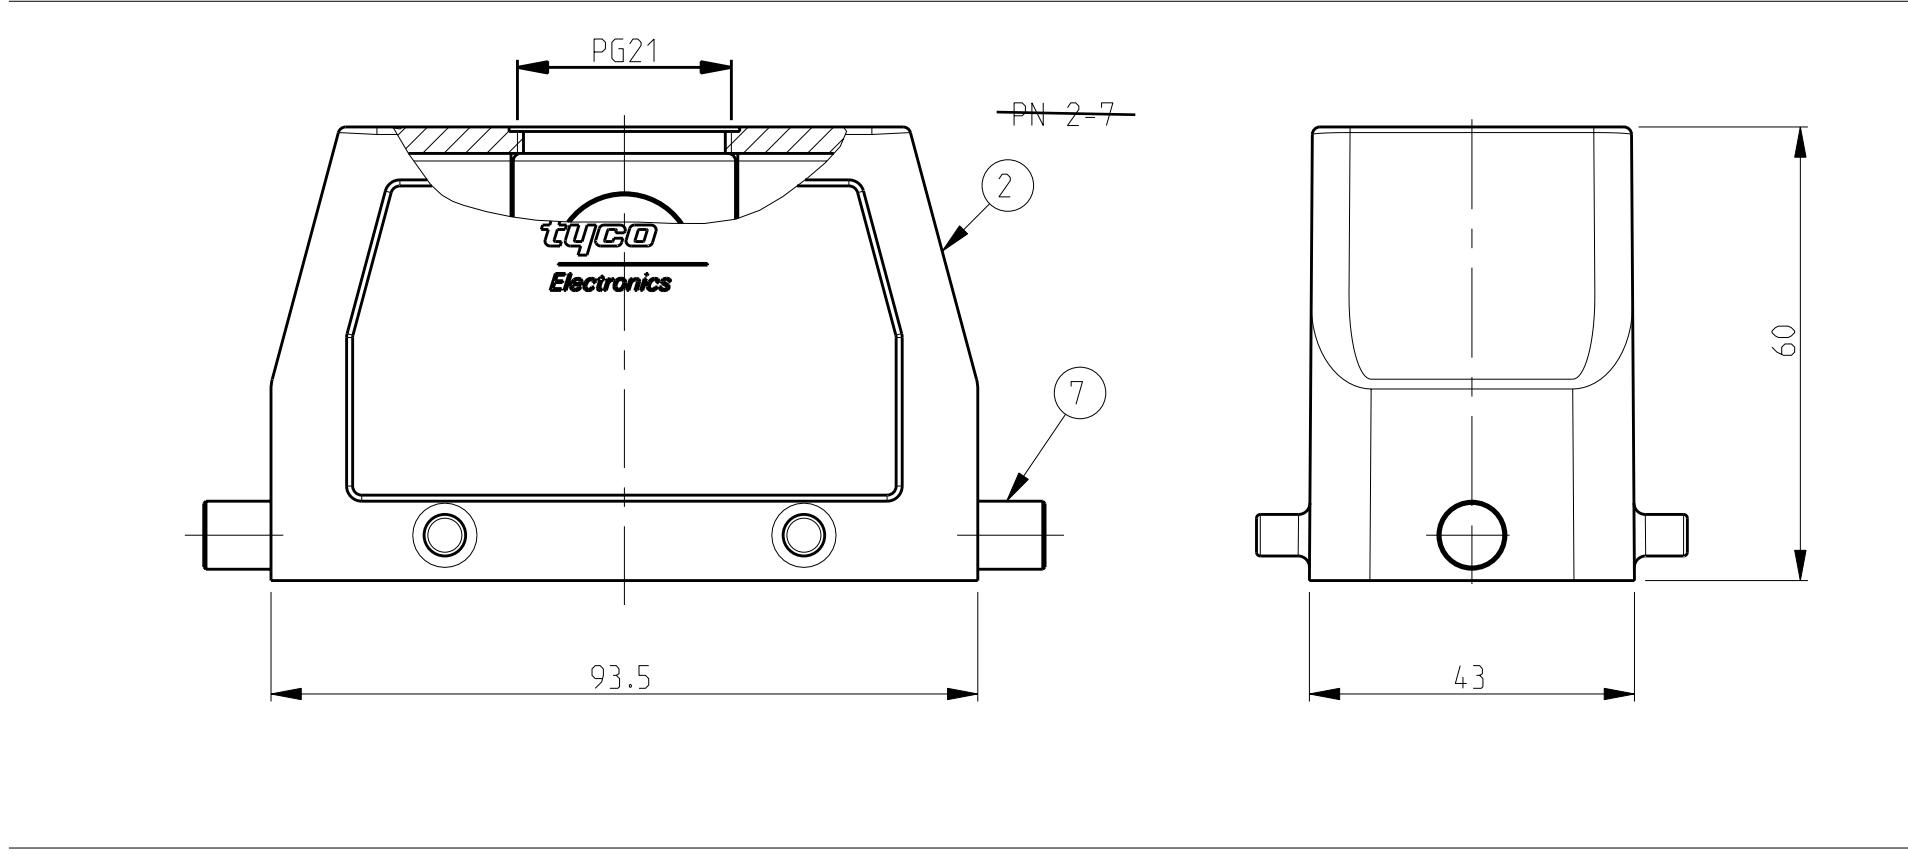

LOC	DIST	REVISIONS			
P	LTR	DESCRIPTION	DATE	DWN	APVD
A5		REVISED PER ECR-16-016768	24JAN2018	SRG	MKO
A6		ECR-17-013084	29MAR18	SG	MKO

- NOTES
- 1 Material: Housing: aluminium diecasting alloy
 - 2 Surface:- Varnish grey
Aluminium oxide+Varnish Black
 - 3 Varnish on the inside not necessary
 - 4 Packaging
Packaging quantity 5 piece in a box

ORDERING TEXT

HB.16.ST0.1.21.G
 HB.K.16.ST0.1.21.G
 HB.16.ST0.VS.1.21.G
 HB.16.ST0.GR.1.21.G
 HB.K.16.ST0.GR.1.21.G
 HB.16.ST0.2.21.G
 HB.K.16.ST.GR

DIMENSIONS: mm		TOLERANCES UNLESS OTHERWISE SPECIFIED:		DWN: Schneider 10.11.02		CEN: Schneider 10.11.02		APVD: -		NAME: Hood	
MATERIAL: -		FINISH: -		PRODUCT SPEC: 108-74.001		APPLICATION SPEC: 114-74.001		WEIGHT: -		SIZE: CAGE CODE: DRAWING NO: 114-74.004	
CUSTOMER DRAWING		SCALE: 1:1		SHEET: 1 OF 1		REV: A6		RESTRICTED TO:		TE Connectivity	