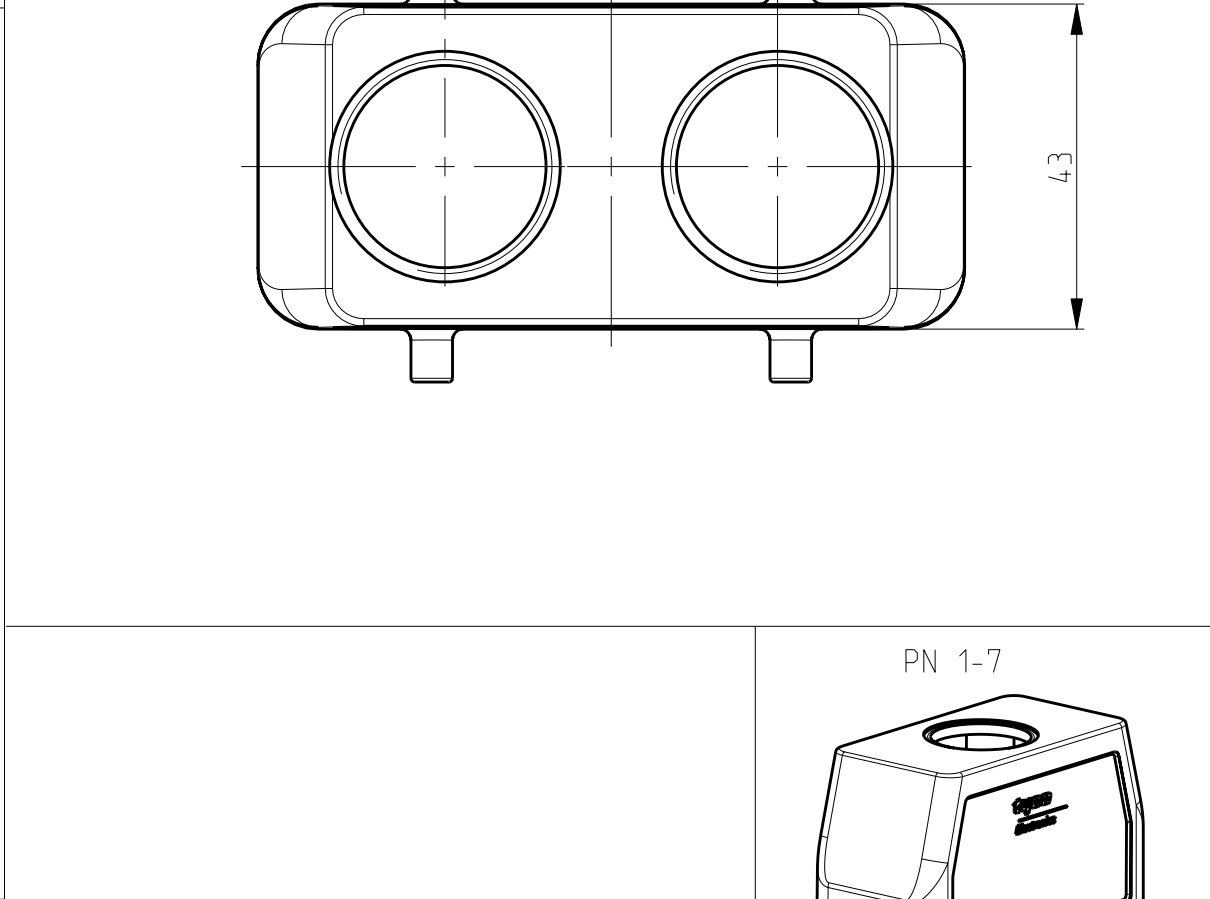

LOC	DIST	REVISIONS			
P	LTR	DESCRIPTION	DATE	OWN	APVD
A5		REVISED PER ECR-16-016768	24JAN2018	SRG	MKO
A6		ECR-17-013084	29MAR18	SG	MKO

- NOTES
- 1 Material: Housing: aluminium diecasting alloy
 - 2 Surface:- Varnish grey
Aluminium oxide+Varnish Black
 - 3 Varnish on the inside not necessary
 - 4 Packaging
Packaging quantity 5 piece in a box

QTY	DESCRIPTION	MATERIAL	SURFACE	COLOR	ITEM NO	NOTES
2	LB-clip bolt	Stainless steel	Blank		7	
2	LB-clip bolt	Steel	Zinc plated	Blue	6	
2	VS-Locking clip	Steel	Zinc plated	Blue	5	
1	VS-Clip positioner	Stainless steel	Blank		4	
1	HB Hood	Aluminium		Grey	3	2xPg21
1	HB-K Hood	Aluminium	Aluminium oxide	Black	2	
1	HB Hood	Aluminium		Grey	1	

ORDERING TEXT

HB.16.ST0.1.21.G
 HB.K.16.ST0.1.21.G
 HB.16.ST0.VS.1.21.G
 HB.16.ST0.GR.1.21.G
 HB.K.16.ST0.GR.1.21.G
 HB.16.ST0.2.21.G
 HB.K.16.ST.GR

DIMENSIONS: mm		TOLERANCES UNLESS OTHERWISE SPECIFIED:		DWN: Schneider 10.11.02		CWN: Schneider 10.11.02		APVD: -		NAME: Hood	
MATERIAL: -		FINISH: -		PRODUCT SPEC: 108-74.001		APPLICATION SPEC: 114-74.001		WEIGHT: -		SIZE: A 00779	
CUSTOMER DRAWING		SCALE: 1:1		SHEET: 1 OF 1		REV: A6		DRAWING NO: C=1102295		RESTRICTED TO: -	