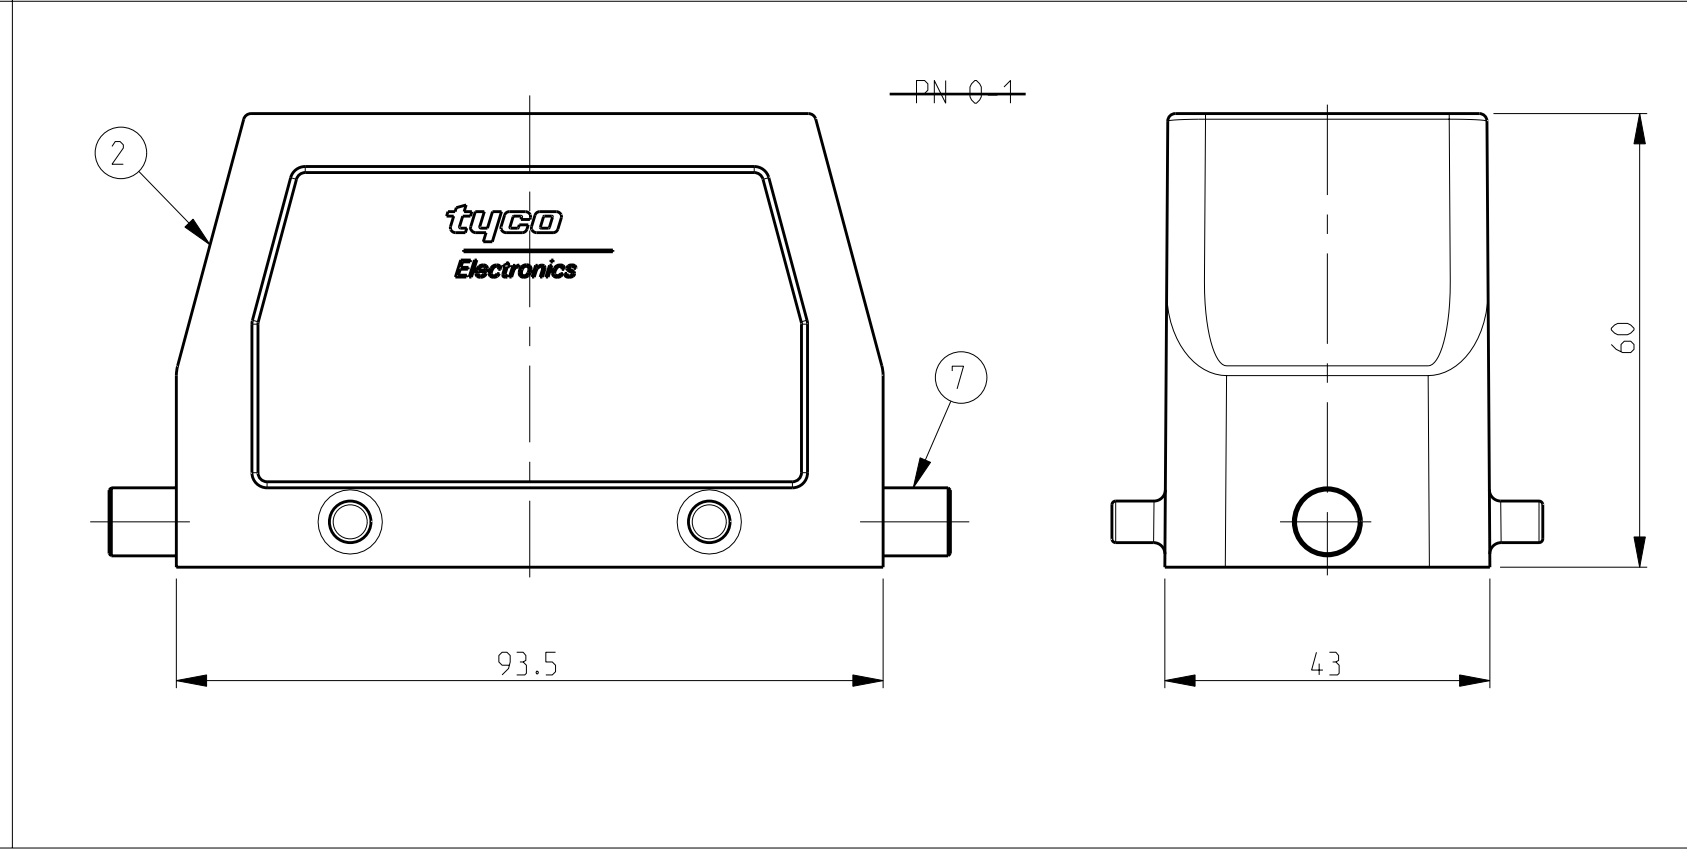

LOC	DIST	REVISIONS			
P	LTR	DESCRIPTION	DATE	OWN	APVD
A5		REVISED PER ECR-16-016768	24JAN2018	SRG	MKO
A6		ECR-17-013084	29MAR18	SG	MKO

- NOTES
- 1 Material: Housing: aluminium diecasting alloy
 - 2 Surface:- Varnish grey
Aluminium oxide+Varnish Black
 - 3 Varnish on the inside not necessary
 - 4 Packaging
Packaging quantity 5 piece in a box

ORDERING TEXT

HB.16.ST0.1.21.G
 HB.K.16.ST0.1.21.G
 HB.16.ST0.VS.1.21.G
 HB.16.ST0.GR.1.21.G
 HB.K.16.ST0.GR.1.21.G
 HB.16.ST0.2.21.G
 HB.K.16.ST.GR

DIMENSIONS: mm		TOLERANCES UNLESS OTHERWISE SPECIFIED:		DWN: Schneider 10.11.02		CWN: Schneider 10.11.02		APVD: -		NAME: Hood	
MATERIAL: -		FINISH: -		PRODUCT SPEC: 108-74.001		APPLICATION SPEC: 114-74.001		WEIGHT: -		SIZE: A 00779	
CUSTOMER DRAWING		SCALE: 1:1		SHEET: 1 OF 1		REV: A6		DRAWING NO: C=1102295		RESTRICTED TO: -	