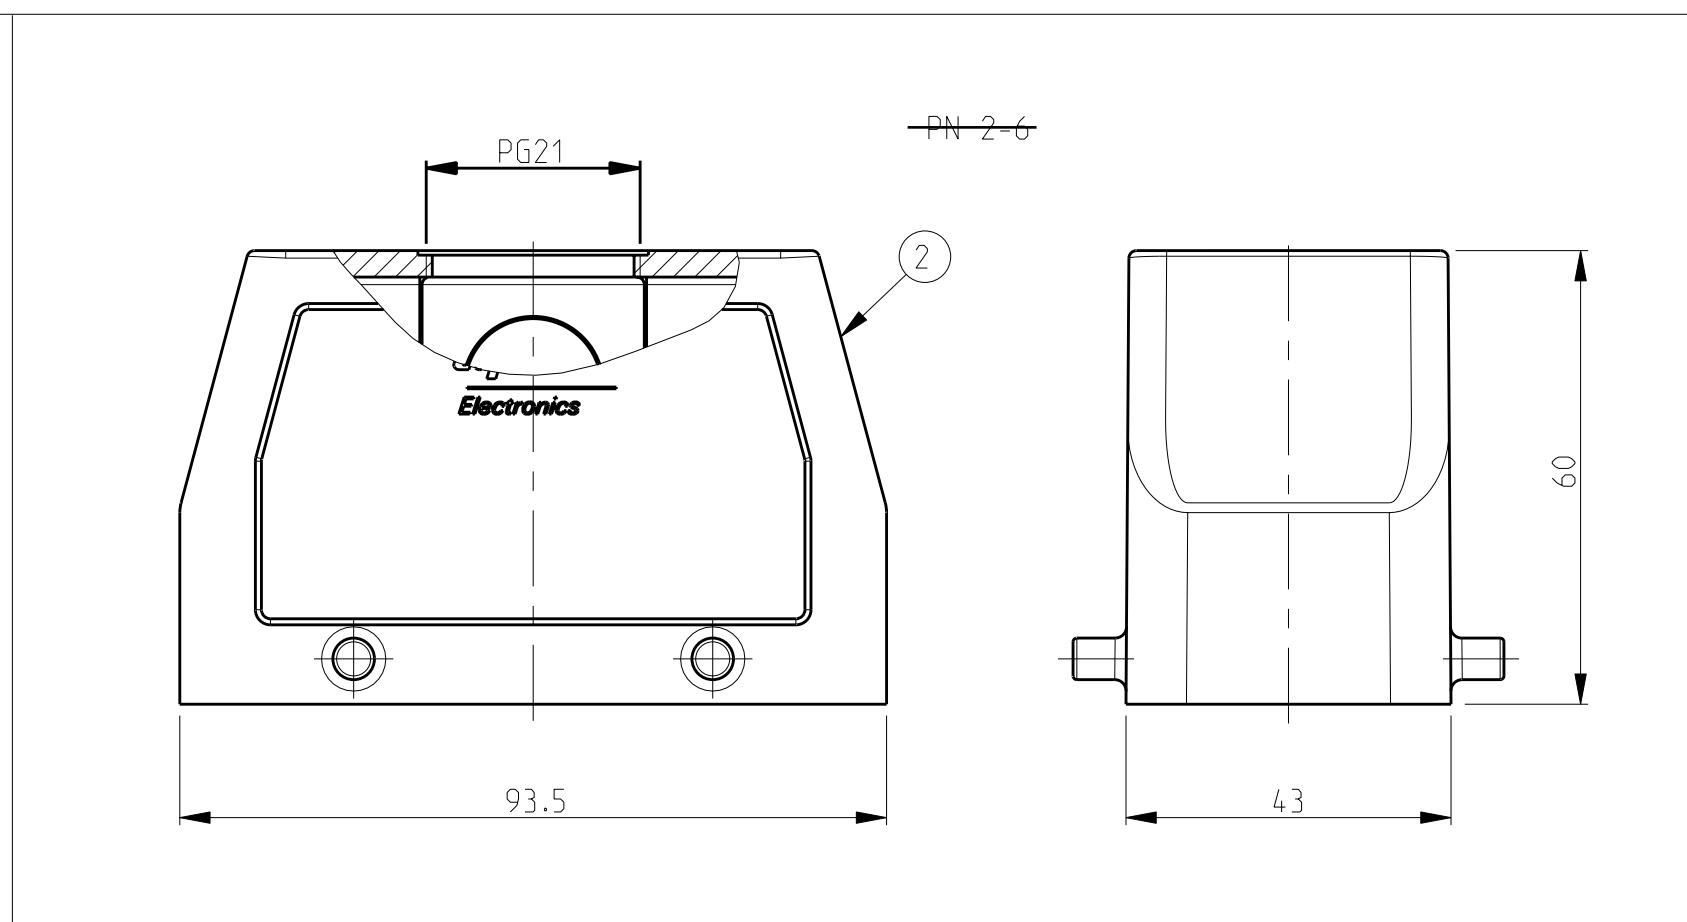

LOC	DIST	REVISIONS			
P	LTR	DESCRIPTION	DATE	OWN	APVD
A5		REVISED PER ECR-16-016768	24JAN2018	SRG	MKO
A6		ECR-17-013084	29MAR18	SG	MKO

- NOTES
- 1 Material: Housing: aluminium diecasting alloy
 - 2 Surface:- Varnish grey
Aluminium oxide+Varnish Black
 - 3 Varnish on the inside not necessary
 - 4 Packaging
Packaging quantity 5 piece in a box

ORDERING TEXT

HB.16.ST0.1.21.G
 HB.K.16.ST0.1.21.G
 HB.16.ST0.VS.1.21.G
 HB.16.ST0.GR.1.21.G
 HB.K.16.ST0.GR.1.21.G
 HB.16.ST0.2.21.G
 HB.K.16.ST.GR

DIMENSIONS: mm		TOLERANCES UNLESS OTHERWISE SPECIFIED:		DWN: Schneider 10.11.02		CWN: Schneider 10.11.02		APVD: -		NAME: Hood	
MATERIAL: -		FINISH: -		PRODUCT SPEC: 108-74.001		APPLICATION SPEC: 114-74.001		WEIGHT: -		SIZE: A 00779	
CUSTOMER DRAWING		SCALE: 1:1		SHEET: 1 OF 1		REV: A6		DRAWING NO: C=1102295		RESTRICTED TO: -	