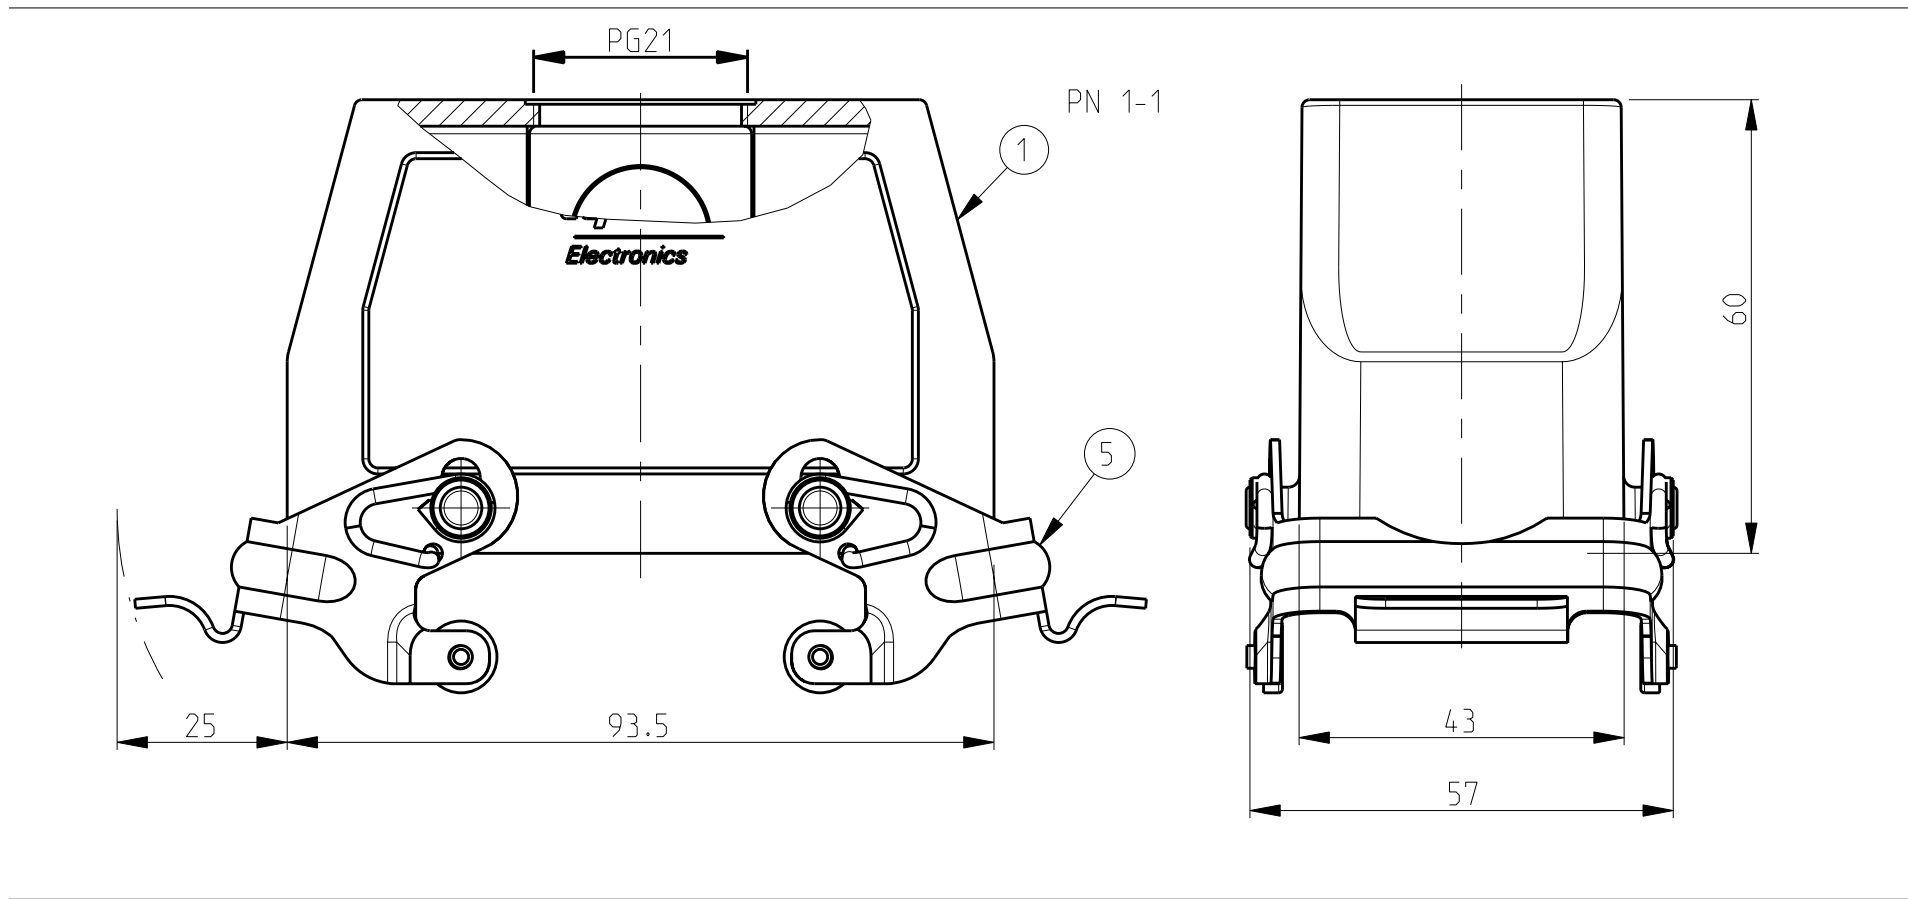

LOC	DIST	REVISIONS			
P	LTR	DESCRIPTION	DATE	OWN	APVD
A5		REVISED PER ECR-16-016768	24JAN2018	SRG	MKO
A6		ECR-17-013084	29MAR18	SG	MKO

- NOTES
- 1 Material: Housing: aluminium diecasting alloy
 - 2 Surface:- Varnish grey
Aluminium oxide+Varnish Black
 - 3 Varnish on the inside not necessary
 - 4 Packaging
Packaging quantity 5 piece in a box

QTY	DESCRIPTION	MATERIAL	SURFACE	COLOR	ITEM NO	NOTES
2	LB-clip bolt	Stainless steel	Blank		7	
2	LB-clip bolt	Steel	Zinc plated	Blue	6	
2	VS-Locking clip	Steel	Zinc plated	Blue	5	
1	VS-Clip positioner	Stainless steel	Blank		4	
1	HB Hood	Aluminium		Grey	3	2xPg21
1	HB-K Hood	Aluminium	Aluminium oxide	Black	2	
1	HB Hood	Aluminium		Grey	1	

ORDERING TEXT

HB.16.ST0.1.21.G
 HB.K.16.ST0.1.21.G
 HB.16.ST0.VS.1.21.G
 HB.16.ST0.GR.1.21.G
 HB.K.16.ST0.GR.1.21.G
 HB.16.ST0.2.21.G
 HB.K.16.ST.GR

DIMENSIONS: mm		TOLERANCES UNLESS OTHERWISE SPECIFIED:		DWN: Schneider 10.11.02		CWN: Schneider 10.11.02		APVD: -		NAME: Hood	
MATERIAL: -		FINISH: -		PRODUCT SPEC: 108-74.001		APPLICATION SPEC: 114-74.001		WEIGHT: -		SIZE: A 00779	
CUSTOMER DRAWING		SCALE: 1:1		SHEET: 1 OF 1		REV: A6		DRAWING NO: C=1102295		RESTRICTED TO: -	