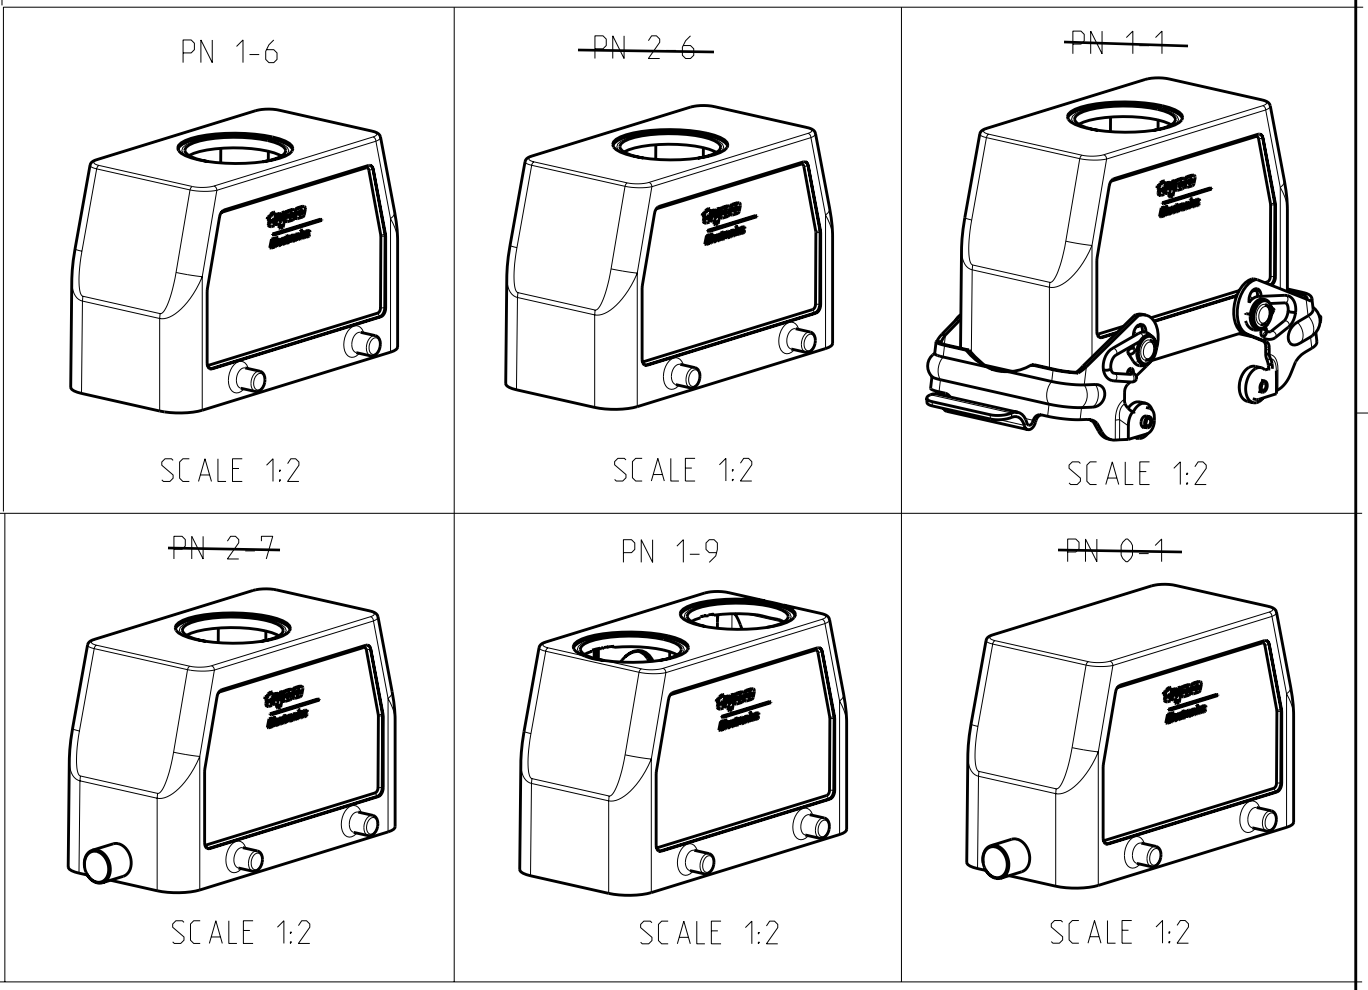

LOC	DIST	REVISIONS			
P	LTR	DESCRIPTION	DATE	OWN	APVD
A5		REVISED PER ECR-16-016768	24JAN2018	SRG	MKO
A6		ECR-17-013084	29MAR18	SG	MKO

- NOTES
- 1 Material: Housing: aluminium diecasting alloy
 - 2 Surface:- Varnish grey
Aluminium oxide+Varnish Black
 - 3 Varnish on the inside not necessary
 - 4 Packaging
Packaging quantity 5 piece in a box

QTY	DESCRIPTION	MATERIAL	SURFACE	COLOR	ITEM NO	NOTES
2	LB-clip bolt	Stainless steel	Blank		7	
2	LB-clip bolt	Steel	Zinc plated	Blue	6	
2	VS-Locking clip	Steel	Zinc plated	Blue	5	
1	VS-Clip positioner	Stainless steel	Blank		4	
1	HB Hood	Aluminium		Grey	3	2xPg21
1	HB-K Hood	Aluminium	Aluminium oxide	Black	2	
1	HB Hood	Aluminium		Grey	1	

ORDERING TEXT

HB.16.ST0.1.21.G
 HB.K.16.ST0.1.21.G
 HB.16.ST0.VS.1.21.G
 HB.16.ST0.GR.1.21.G
 HB.K.16.ST0.GR.1.21.G
 HB.16.ST0.2.21.G
 HB.K.16.ST.GR

DIMENSIONS: mm		TOLERANCES UNLESS OTHERWISE SPECIFIED:		DWN: Schneider 10.11.02		CWN: Schneider 10.11.02		APVD: -		NAME: Hood	
MATERIAL: -		FINISH: -		PRODUCT SPEC: 108-74.001		APPLICATION SPEC: 114-74.001		WEIGHT: -		SIZE: A 00779	
CUSTOMER DRAWING		SCALE: 1:1		SHEET: 1 OF 1		REV: A6		DRAWING NO: C=1102295		RESTRICTED TO: -	