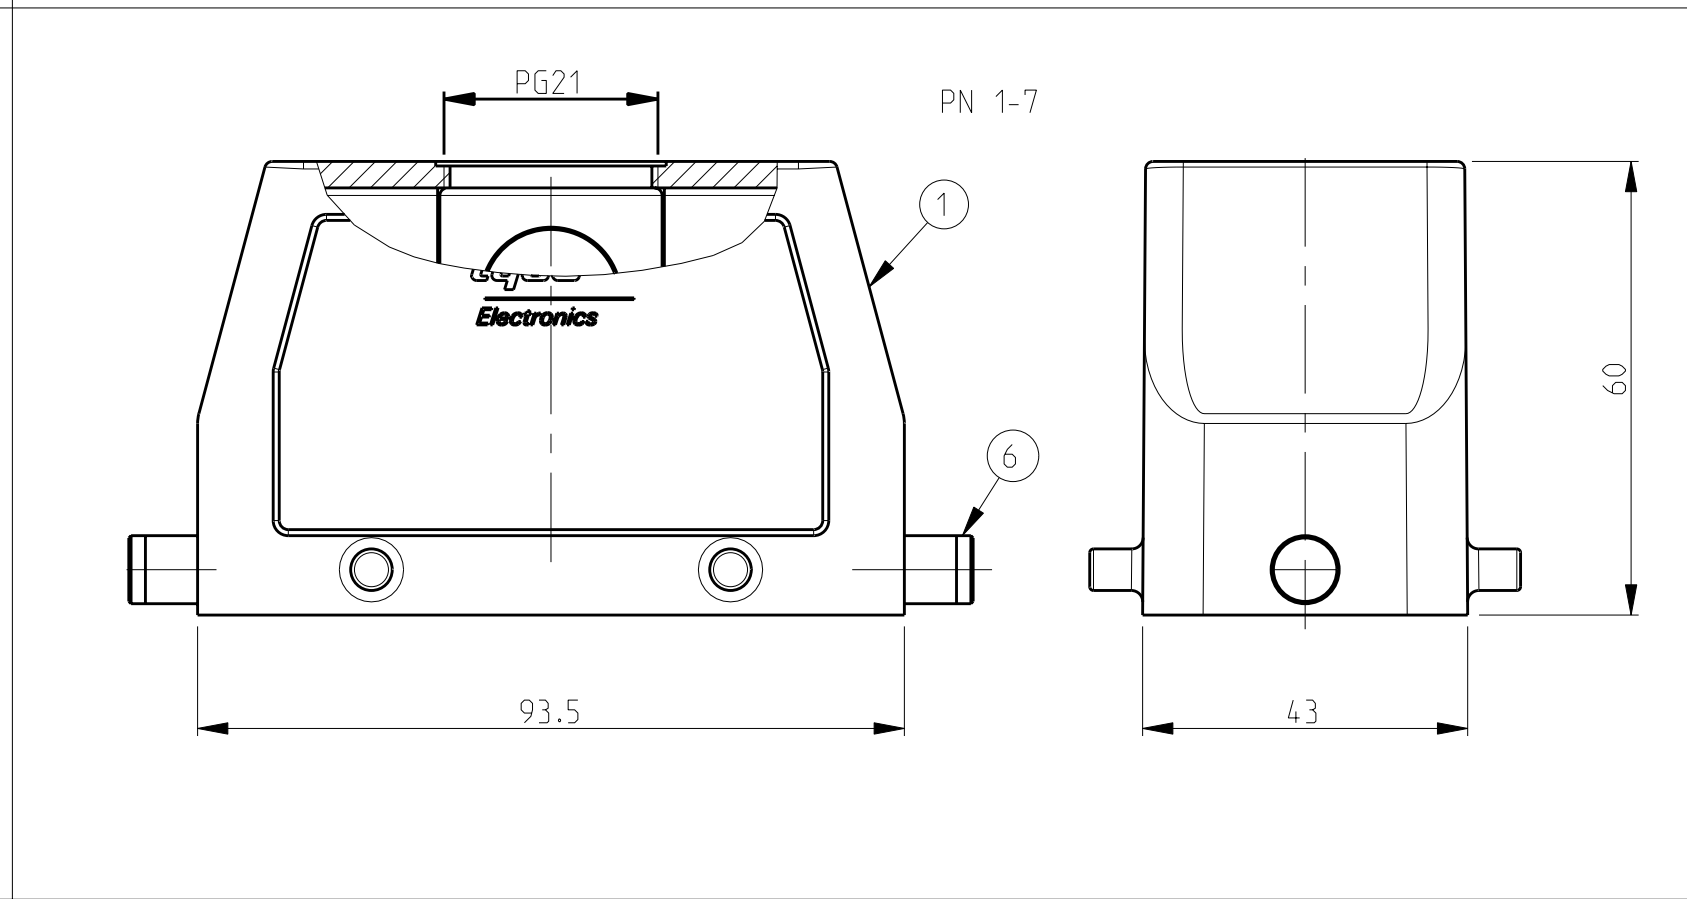

LOC	DIST	REVISIONS			
P	LTR	DESCRIPTION	DATE	OWN	APVD
A5		REVISED PER ECR-16-016768	24JAN2018	SRG	MKO
A6		ECR-17-013084	29MAR18	SG	MKO

- NOTES
- 1 Material: Housing: aluminium diecasting alloy
 - 2 Surface:- Varnish grey
Aluminium oxide+Varnish Black
 - 3 Varnish on the inside not necessary
 - 4 Packaging
Packaging quantity 5 piece in a box

ORDERING TEXT

HB.16.ST0.1.21.G
 HB.K.16.ST0.1.21.G
 HB.16.ST0.VS.1.21.G
 HB.16.ST0.GR.1.21.G
 HB.K.16.ST0.GR.1.21.G
 HB.16.ST0.2.21.G
 HB.K.16.ST.GR

DIMENSIONS: mm		TOLERANCES UNLESS OTHERWISE SPECIFIED:		DWN: Schneider 10.11.02		CWN: Schneider 10.11.02		APVD: -		NAME: Hood	
MATERIAL: -		FINISH: -		PRODUCT SPEC: 108-74.001		APPLICATION SPEC: 114-74.001		WEIGHT: -		SIZE: A 00779	
CUSTOMER DRAWING		SCALE: 1:1		SHEET: 1 OF 1		REV: A6		DRAWING NO: C=1102295		RESTRICTED TO: -	