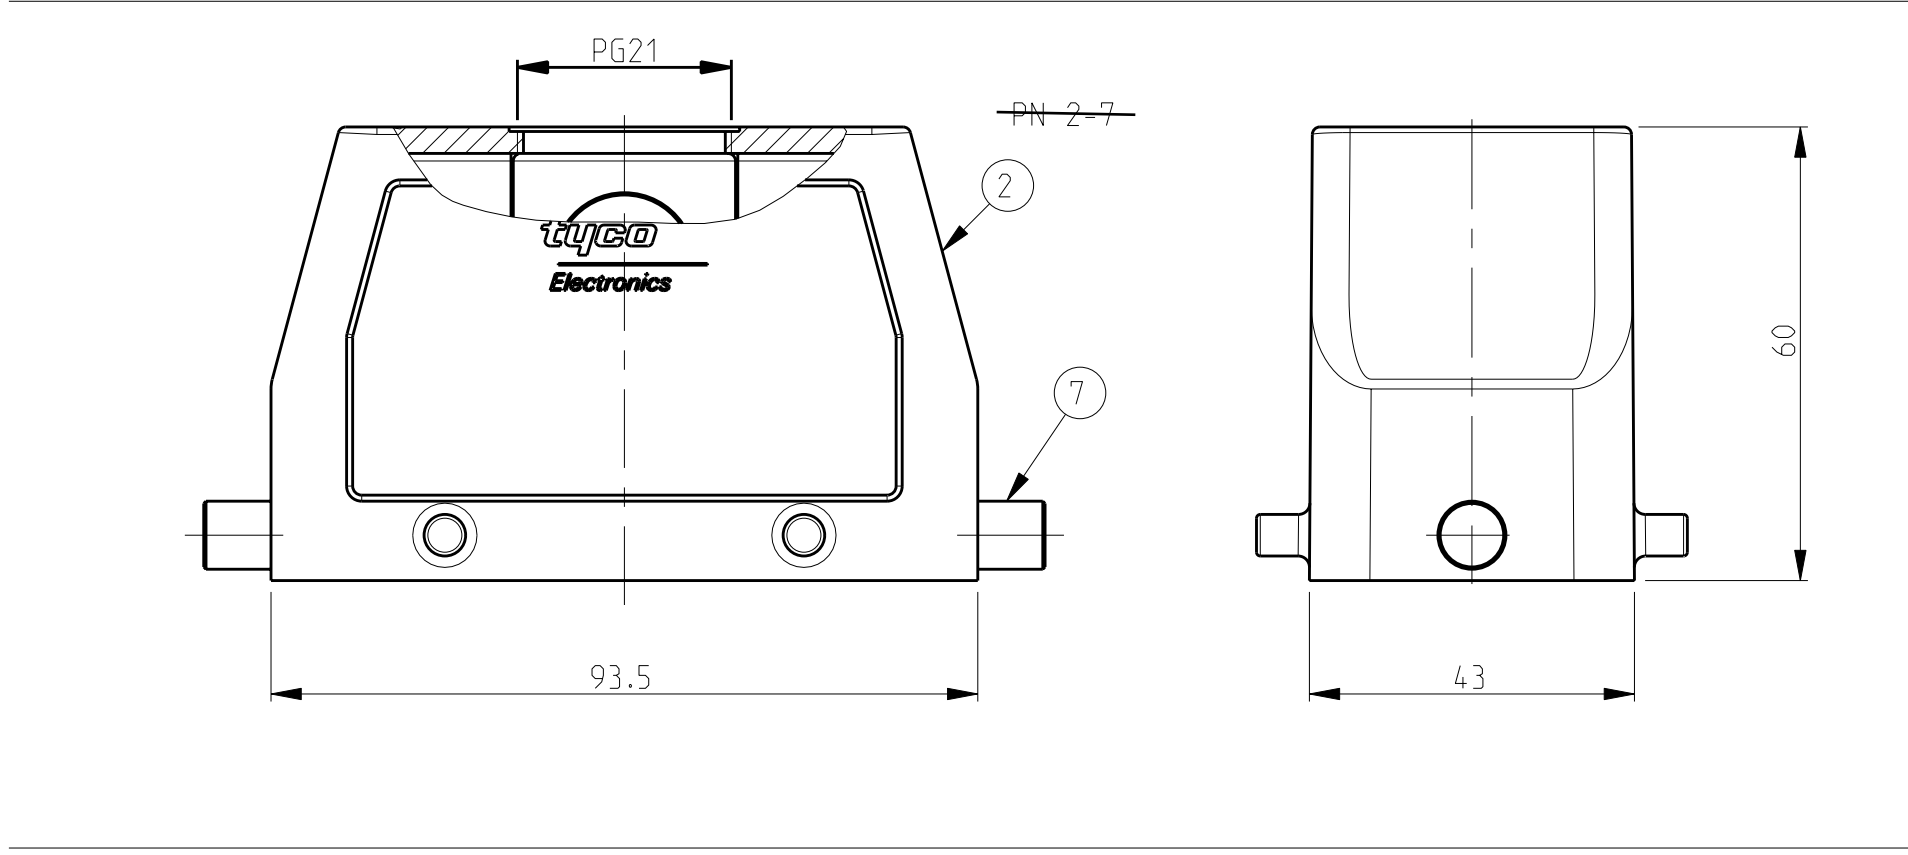

LOC	DIST	REVISIONS			
P	LTR	DESCRIPTION	DATE	OWN	APVD
A5		REVISED PER ECR-16-016768	24JAN2018	SRG	MKO
A6		ECR-17-013084	29MAR18	SG	MKO

- NOTES
- 1 Material: Housing: aluminium diecasting alloy
 - 2 Surface:- Varnish grey
Aluminium oxide+Varnish Black
 - 3 Varnish on the inside not necessary
 - 4 Packaging
Packaging quantity 5 piece in a box

ORDERING TEXT

HB.16.ST0.1.21.G
 HB.K.16.ST0.1.21.G
 HB.16.ST0.VS.1.21.G
 HB.16.ST0.GR.1.21.G
 HB.K.16.ST0.GR.1.21.G
 HB.16.ST0.2.21.G
 HB.K.16.ST.GR

DIMENSIONS: mm		TOLERANCES UNLESS OTHERWISE SPECIFIED:		DWN: Schneider 10.11.02		CWN: Schneider 10.11.02		APVD: -		NAME: Hood	
MATERIAL: -		FINISH: -		PRODUCT SPEC: 108-74.001		APPLICATION SPEC: 114-74.001		WEIGHT: -		SIZE: A 00779	
CUSTOMER DRAWING		SCALE: 1:1		SHEET: 1 OF 1		REV: A6		DRAWING NO: C=1102295		RESTRICTED TO: -	