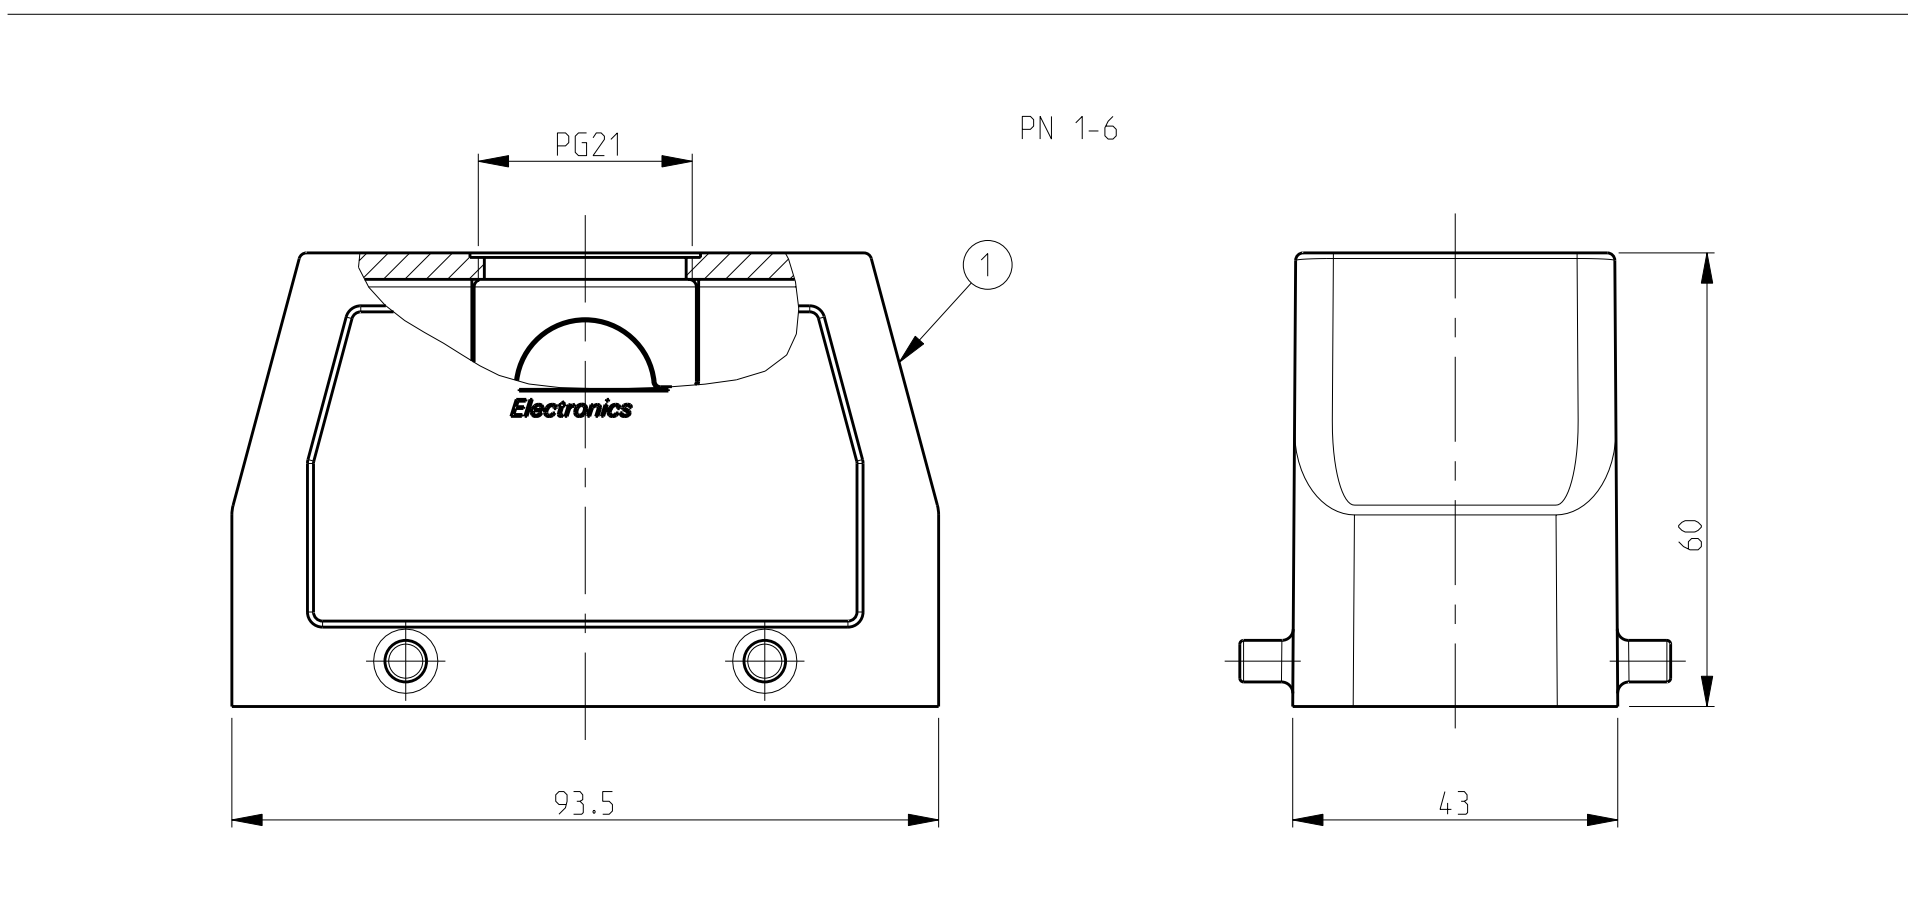

LOC	DIST	REVISIONS			
P	LTR	DESCRIPTION	DATE	OWN	APVD
A5		REVISED PER ECR-16-016768	24JAN2018	SRG	MKO
A6		ECR-17-013084	29MAR18	SG	MKO

- NOTES
- 1 Material: Housing: aluminium diecasting alloy
 - 2 Surface:- Varnish grey
Aluminium oxide+Varnish Black
 - 3 Varnish on the inside not necessary
 - 4 Packaging
Packaging quantity 5 piece in a box

ORDERING TEXT

HB.16.ST0.1.21.G
 HB.K.16.ST0.1.21.G
 HB.16.ST0.VS.1.21.G
 HB.16.ST0.GR.1.21.G
 HB.K.16.ST0.GR.1.21.G
 HB.16.ST0.2.21.G
 HB.K.16.ST.GR

DIMENSIONS: mm		TOLERANCES UNLESS OTHERWISE SPECIFIED:		DWN: Schneider 10.11.02		CWN: Schneider 10.11.02		APVD: -		NAME: Hood	
MATERIAL: -		FINISH: -		PRODUCT SPEC: 108-74.001		APPLICATION SPEC: 114-74.001		WEIGHT: -		SIZE: A 00779	
CUSTOMER DRAWING		SCALE: 1:1		SHEET: 1 OF 1		REV: A6		DRAWING NO: C=1102295		RESTRICTED TO: -	