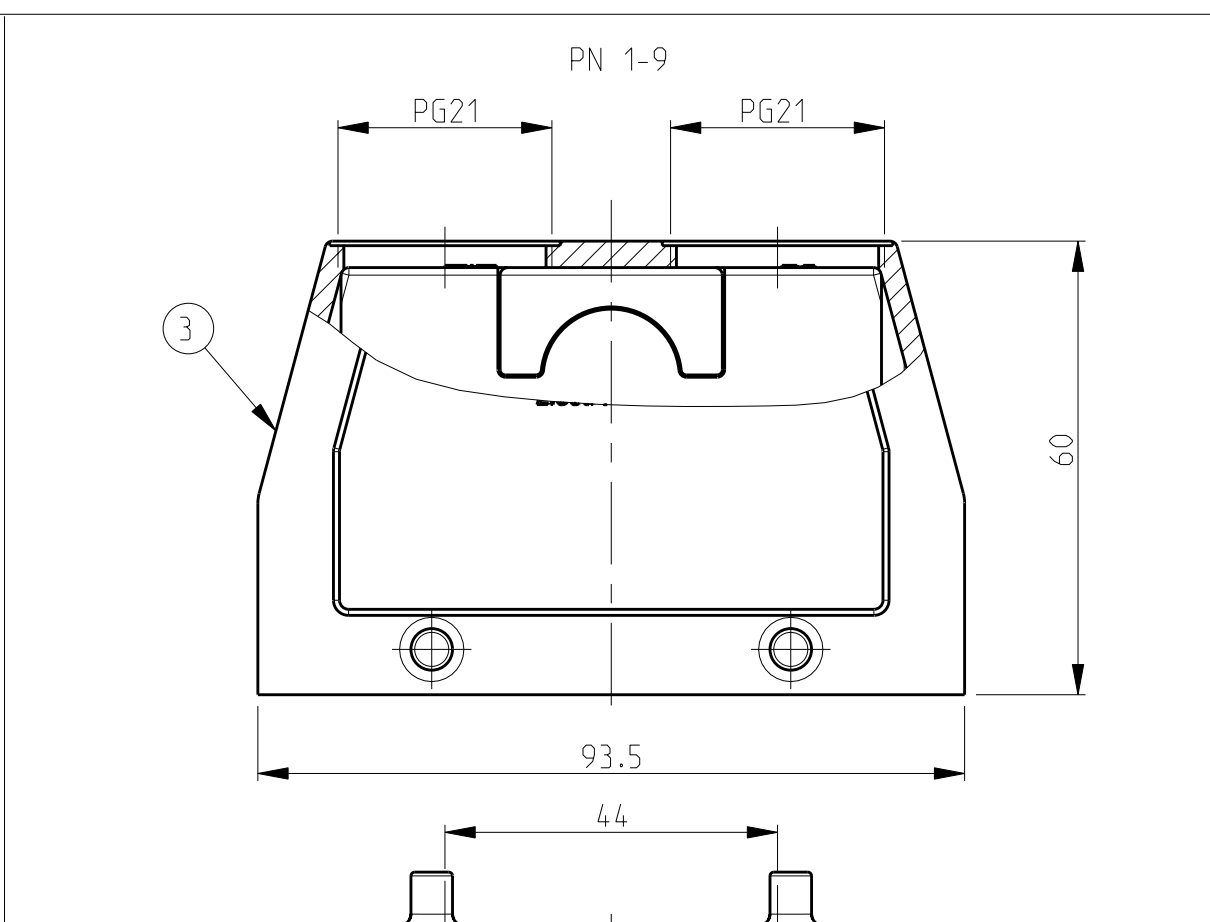

LOC	DIST	REVISIONS			
P	LTR	DESCRIPTION	DATE	OWN	APVD
A5		REVISED PER ECR-16-016768	24JAN2018	SRG	MKO
A6		ECR-17-013084	29MAR18	SG	MKO

- NOTES
- 1 Material: Housing: aluminium diecasting alloy
 - 2 Surface:- Varnish grey
Aluminium oxide+Varnish Black
 - 3 Varnish on the inside not necessary
 - 4 Packaging
Packaging quantity 5 piece in a box

QTY	DESCRIPTION	MATERIAL	SURFACE	COLOR	ITEM NO	NOTES
2	LB-clip bolt	Stainless steel	Blank		7	
2	LB-clip bolt	Steel	Zinc plated	Blue	6	
2	VS-Locking clip	Steel	Zinc plated	Blue	5	
1	VS-Clip positioner	Stainless steel	Blank		4	
1	HB Hood	Aluminium		Grey	3	2xPg21
1	HB-K Hood	Aluminium	Aluminium oxide	Black	2	
1	HB Hood	Aluminium		Grey	1	

ORDERING TEXT

HB.16.ST0.1.21.G
 HB.K.16.ST0.1.21.G
 HB.16.ST0.VS.1.21.G
 HB.16.ST0.GR.1.21.G
 HB.K.16.ST0.GR.1.21.G
 HB.16.ST0.2.21.G
 HB.K.16.ST.GR

DIMENSIONS: mm		TOLERANCES UNLESS OTHERWISE SPECIFIED:		DWN: Schneider 10.11.02		CWN: Schneider 10.11.02		APVD: -		NAME: Hood	
MATERIAL: -		FINISH: -		PRODUCT SPEC: 108-74.001		APPLICATION SPEC: 114-74.001		WEIGHT: -		SIZE: A 00779	
CUSTOMER DRAWING		SCALE: 1:1		SHEET: 1 OF 1		REV: A6		DRAWING NO: C=1102295		RESTRICTED TO: -	