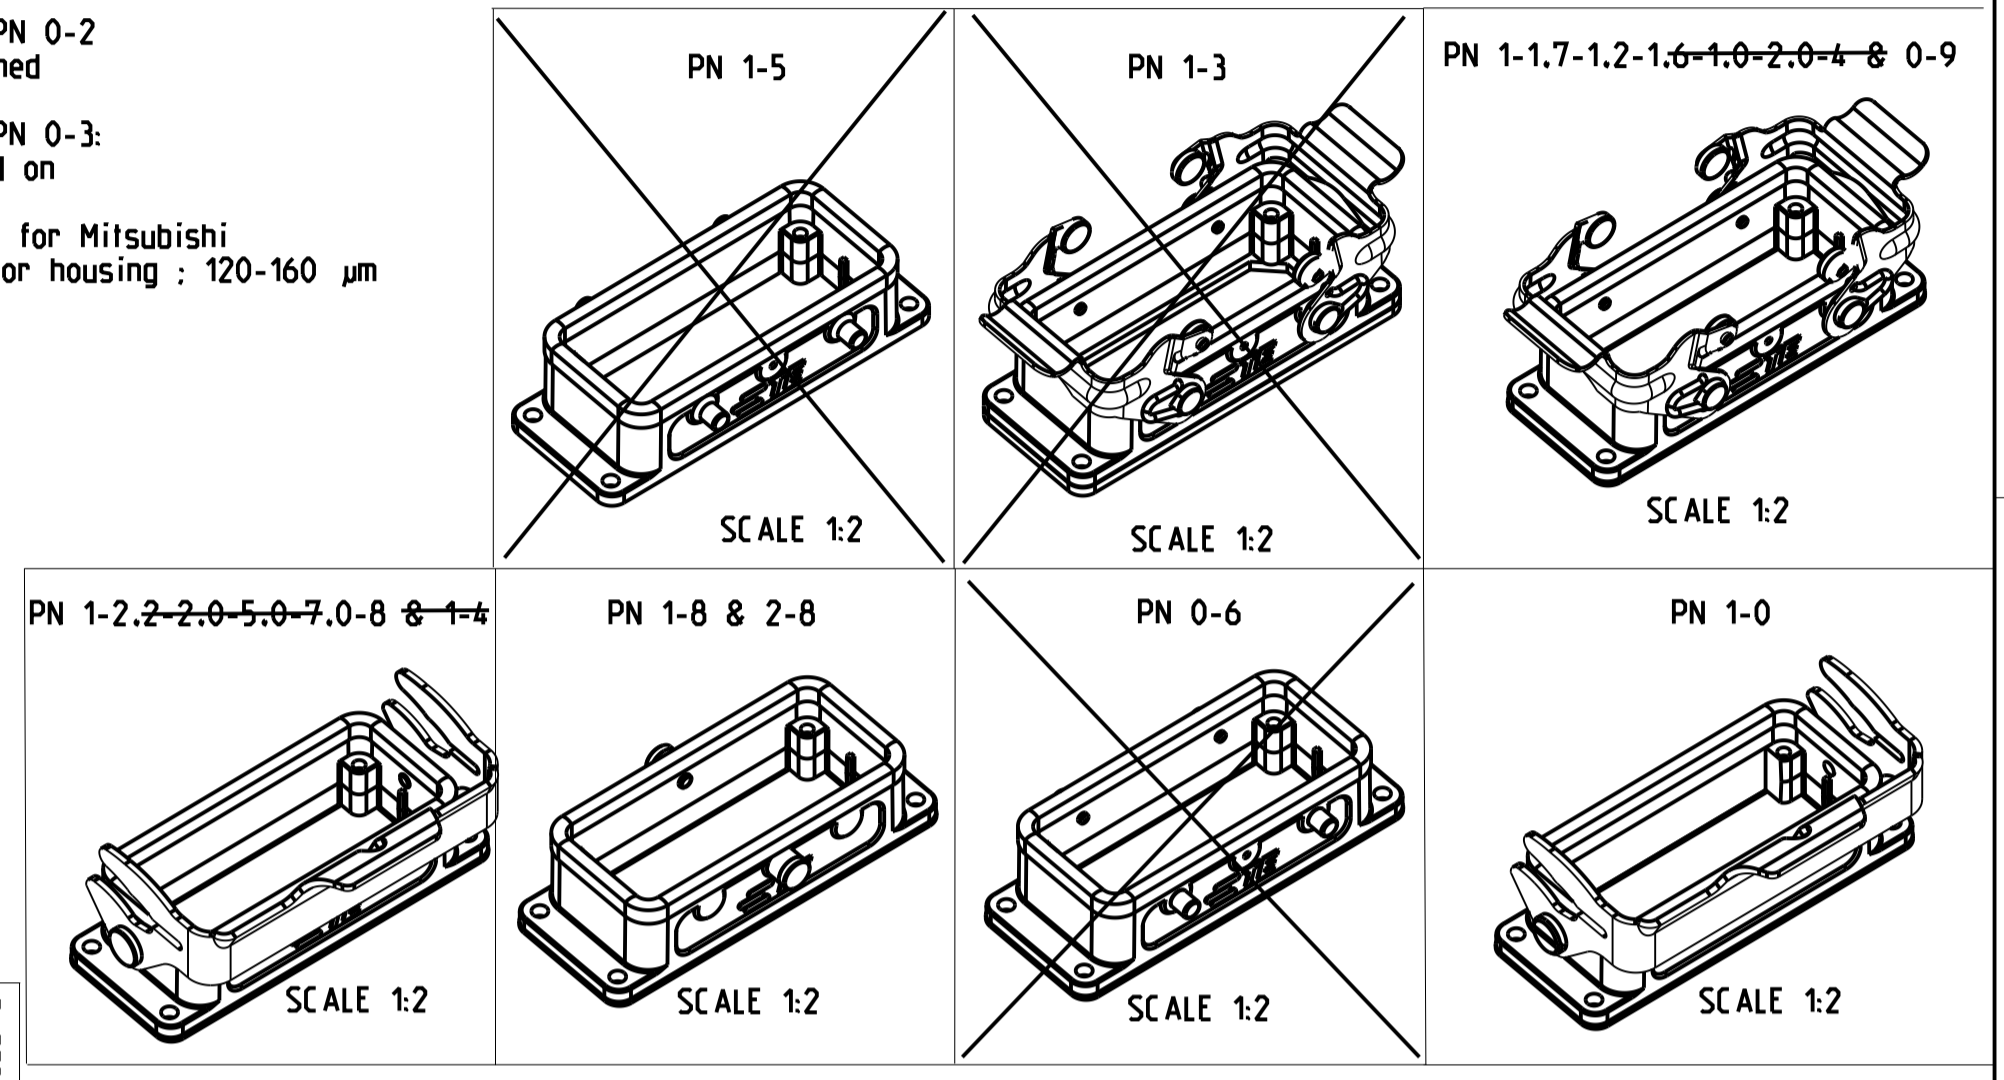

**NOTES**

- 1 Material: Housing aluminium diecasting alloy  
Seals: Neoprene : Viton
- 2 Surface: Varnish Grey; Black
- 3 Varnish on the inside not necessary
- 4 Packaging quantity 5 pieces
- 5 Packaging quantity 100 pieces
- 6 Packaging quantity 150 pieces
- 7 Only valid for PN 0-1:  
couding device beveled on dimension 82
- 8 Only valid for PN 0-4 and 0-5  
Plat form beveled on dimension 72.5\*0.1 both sides
- 9 Only valid for PN 0-2  
Seal loose attached
- 10 Only valid for PN 0-3:  
flange seal clued on
- 11 Special side clip for Mitsubishi  
powder coating for housing : 120-160 µm

REVISIONS				
P	LTR	DESCRIPTION	DATE	APPV
C	4	ECR-17-014033	13MAR2018	SG MKO
D		ECR-20-009934	13JUL2020	QY JB

ITEM NO	DESCRIPTION	MATERIAL	SURFACE	COLOR	ITEM NO	NOTES
1	Surface mounted housing bottom entry HB	Aluminium		Grey RAL7001	22	With bolt
2	LB-Side clip	Steel	Zinc plated	Blue	21	
3	Surface mounted housing bottom entry HB	Aluminium		Grey 120-160 µm	20	
4	Flange seal	Viton		Black	19	
5	Profile seal	Viton		Grey	18	
6	Surface mounted housing bottom entry HB	Aluminium		Grey RAL7001	17	Neutral
7	Surface mounted housing bottom entry HB	Aluminium		Grey RAL7001	16	Without lo
8	Clip bolt-HB	Steel	Zinc plated	Blue	15	
9	Surface mounted housing bottom entry HB	Aluminium		Grey RAL7001	14	
10	Flange seal	Neoprene		Black	13	
11	Profile seal	Neoprene		Black	12	
12	ZB-Clip bolt	Stainless steel		Blue	10	
13	ZB-Clip bolt	Steel	Zinc plated	Blue	9	
14	LB-Side clip	Stainless steel		Blue	8	
15	LB-Side clip	Steel	Zinc plated	Blue	7	
16	VS-Locking clip	Stainless steel		Blue	6	
17	VS-Locking clip	Steel	Zinc plated	Blue	5	
18	Surface mounted housing bottom entry HB	Aluminium		With out varnish	4	
19	Surface mounted housing bottom entry HB-K	Aluminium	Aluminium oxide	Black RAL9005	3	
20	Surface mounted housing bottom entry HB-K	Aluminium		Black RAL9005	2	
21	Surface mounted housing bottom entry HB	Aluminium		Grey RAL7001	1	