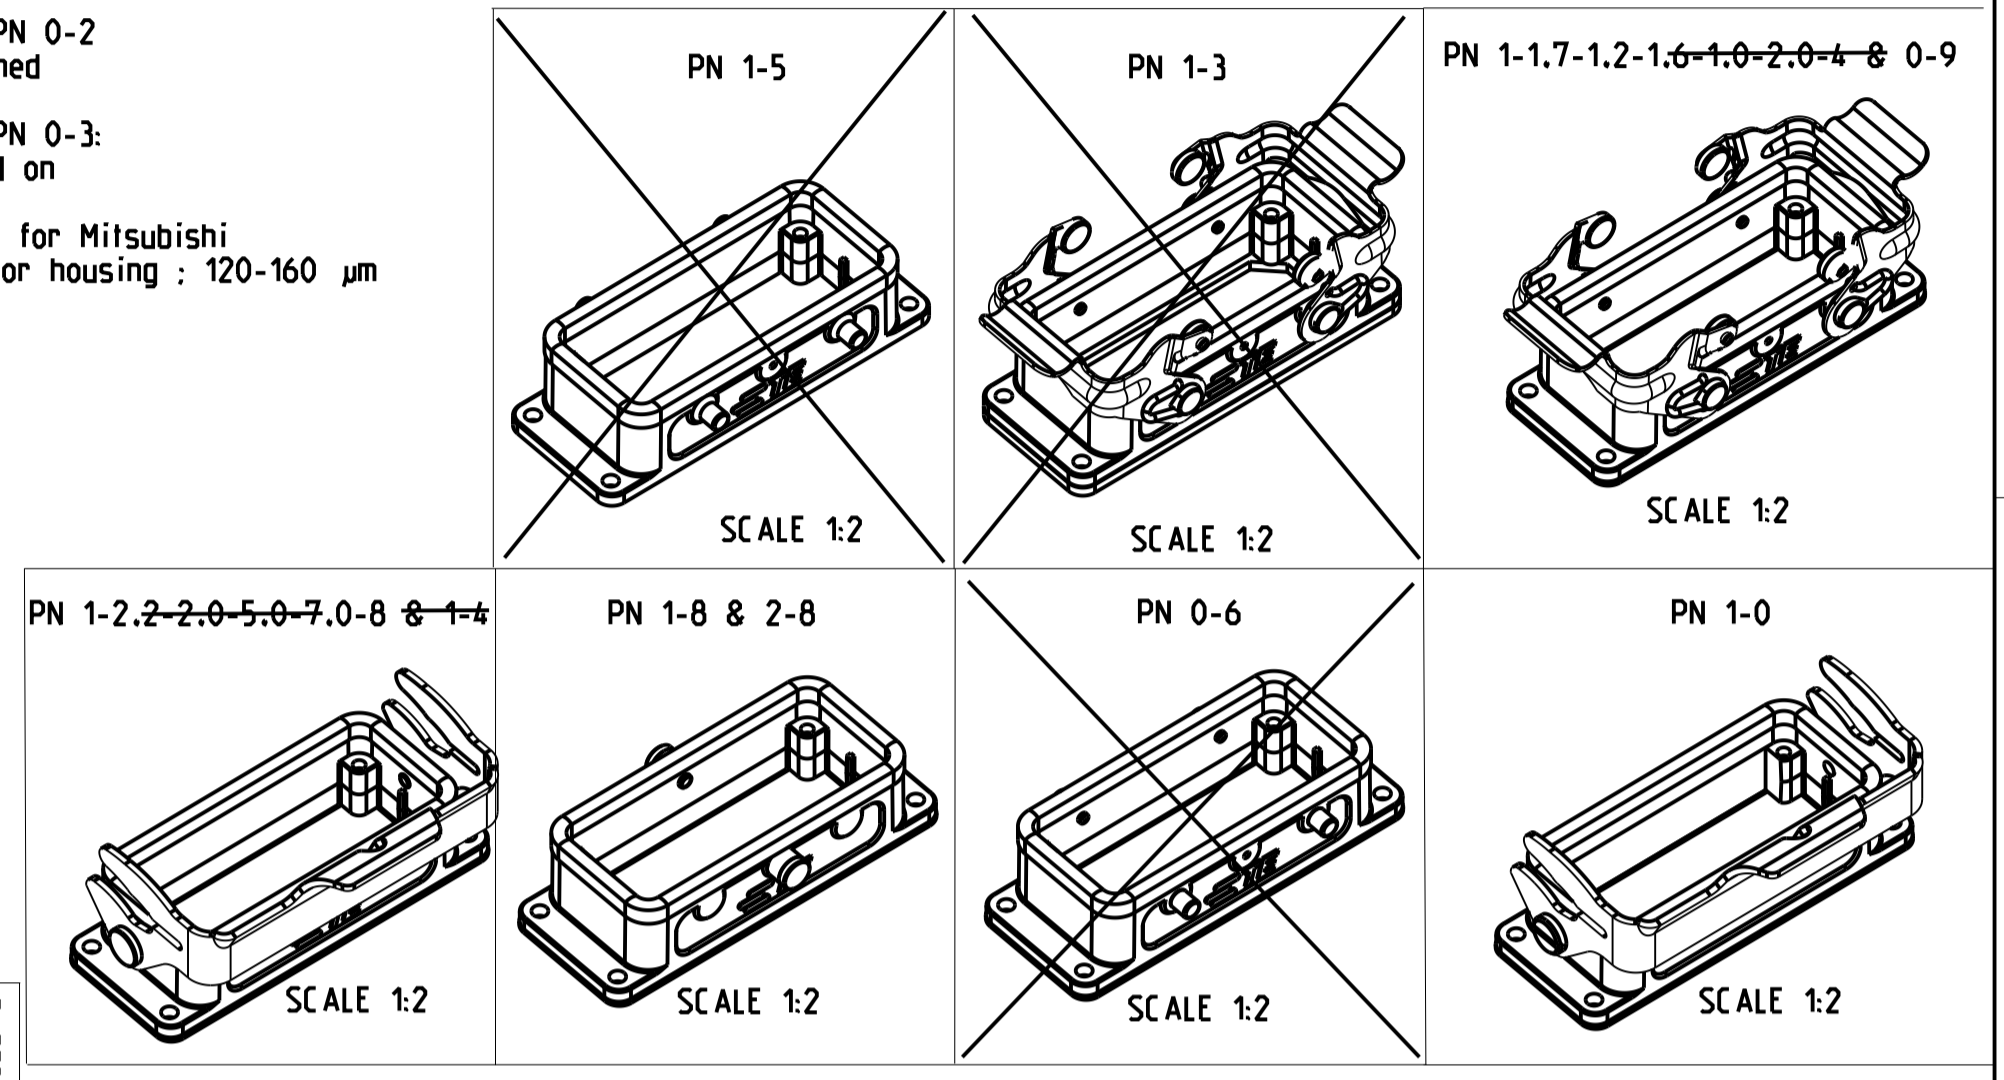

NOTES

- Material: Housing aluminium diecasting alloy
Seals: Neoprene : Viton
- Surface: Varnish Grey; Black
- Varnish on the inside not necessary
- Packaging quantity 5 pieces
- Packaging quantity 100 pieces
- Packaging quantity 150 pieces
- Only valid for PN 0-1:
couding device beveled on dimension 82
- Only valid for PN 0-4 and 0-5
Plat form beveled on dimension 72.5*0.1 both sides
- Only valid for PN 0-2
Seal loose attached
- Only valid for PN 0-3:
flange seal clued on
- Special side clip for Mitsubishi
powder coating for housing : 120-160 µm

REVISIONS				
P	LTR	DESCRIPTION	DATE	DRW APVD
C	4	ECR-17-014033	13MAR2018	SG MKO
D		ECR-20-009934	13JUL2020	QY JB

ITEM NO	DESCRIPTION	MATERIAL	SURFACE	COLOR	ITEM NO	NOTES
1	Surface mounted housing bottom entry HB	Aluminium		Grey RAL7001	22	With bolt
2	LB-Side clip	Steel	Zinc plated	Blue	21	
3	Surface mounted housing bottom entry HB	Aluminium		Grey 120-160 µm	20	
4	Flange seal	Viton		Black	19	
5	Profile seal	Viton		Grey	18	
6	Surface mounted housing bottom entry HB	Aluminium		Grey RAL7001	17	Neutral
7	Surface mounted housing bottom entry HB	Aluminium		Grey RAL7001	16	Without lo
8	Clip bolt-HB	Steel	Zinc plated	Blue	15	
9	Surface mounted housing bottom entry HB	Aluminium		Grey RAL7001	14	
10	Flange seal	Neoprene		Black	13	
11	Profile seal	Neoprene		Black	12	
12	ZB-Clip bolt	Stainless steel		Blue	10	
13	ZB-Clip bolt	Steel	Zinc plated	Blue	9	
14	LB-Side clip	Stainless steel		Blue	8	
15	LB-Side clip	Steel	Zinc plated	Blue	7	
16	VS-Locking clip	Stainless steel		Blue	6	
17	VS-Locking clip	Steel	Zinc plated	Blue	5	
18	Surface mounted housing bottom entry HB	Aluminium		With out varnish	4	
19	Surface mounted housing bottom entry HB-K	Aluminium	Aluminium oxide	Black RAL9005	3	
20	Surface mounted housing bottom entry HB-K	Aluminium		Black RAL9005	2	
21	Surface mounted housing bottom entry HB	Aluminium		Grey RAL7001	1	