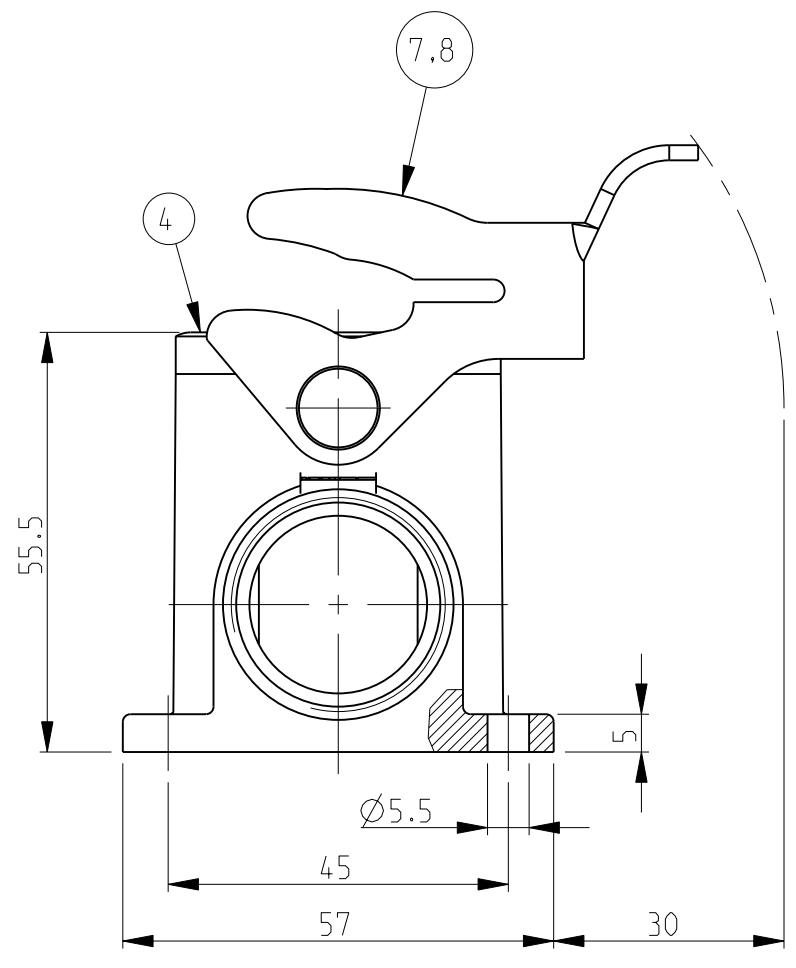

LOC	DIST	REV	DATE	BY	APPV
A1	-	AB	Released as per ECR-08-017827	16.July.2008	SP TS

- NOTES.
- Material:Housing:Aluminium Diecasting Alloy
Seals:Neoprene,Viton
 - Surface:Varnish
-Aluminium Oxide +Varnish Black
-Without varnish
-Grey
 - Varnish on the inside not necessary
 - Packaging
Quantity 5 Pieces in a box

QTY	DESCRIPTION	MATERIAL	SURFACE	COLOR	ITEM NO	REMARKS
1	Profile seal	Viton		Light grey	12	
1	Surface mounted housing side entry HB-K	Aluminium		Blank	11	
2	ZB-Clip bolt	Stainless steel			10	
2	ZB-Clip bolt	Steel	Zinc plated		9	
1	LB-Side clip	Stainless steel			8	
1	LB-Side clip	Steel	Zinc plated		7	
2	VS-Locking Clip	Stainless steel			6	
2	VS-Locking Clip	Steel	Zinc plated		5	
1	Profile seal	Neoprene		Black	4	
1	Surface mounted housing side entry HB-K	Aluminium		Blank	3	
1	Surface mounted housing side entry HB-K	Aluminium	Aluminium oxide	Black	2	
1	Surface mounted housing side entry HB	Aluminium		Grey	1	

ORDERING TEXT
 HB.16.SG-VS.1.21.Z
 HB-K.16.SG-VS.1.21.Z
 HB.16.SG-LB.1.21.Z
 HB-Z.16.SG-ZVGR.1.21.Z
 HB-K/Z.16.SG-ZVGR.1.21.Z
 HB.16.SG-LB.1.21.Z-SO
 HB.16.SG-VS.1.21.Z-V

DIMENSIONS: mm		TOLERANCES UNLESS OTHERWISE SPECIFIED: 0 PLC ± 1 PLC ± 2 PLC ± 3 PLC ± 4 PLC ± ANGLES ±		DWN Schneider 05.03.1999 CHK Schweizer 05.03.1999 APPV -		Tyco Electronics Tyco Electronics,AMP.GmbH 0-53819,Neunkirchen,Germany	
MATERIAL: - FINISH: -		PRODUCT SPEC: 108-74001.74003 APPLICATION SPEC: 114-74001.74004		NAME: Surface mounted housing side entry HB.16.1.21.Z		SIZE: A1 CAGE CODE: 00779 DRAWING NO: C=1102299	
CUSTOMER DRAWING				SCALE: 1:1		SHEET: 1 OF 1 REV: A8	