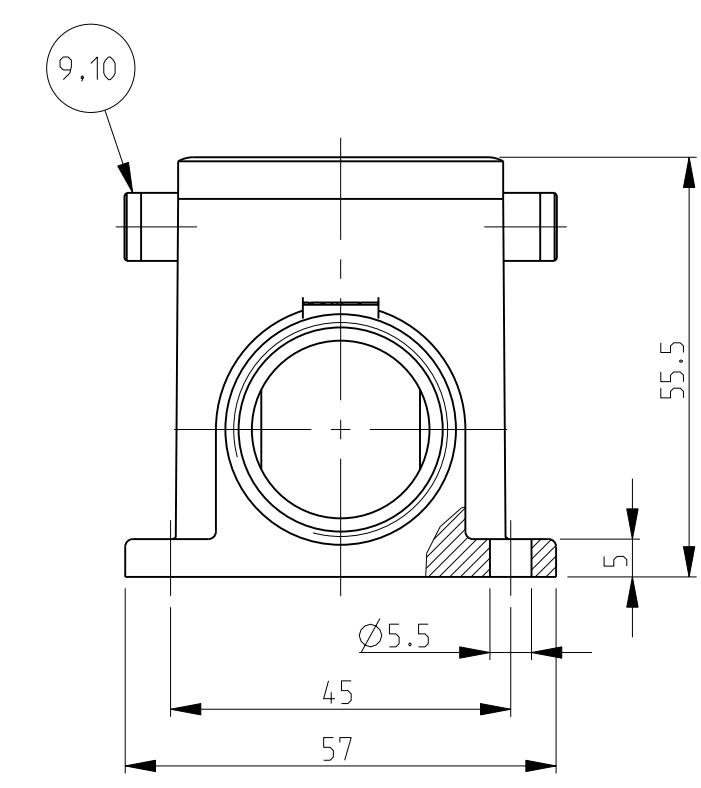

LOC	DIST	REV	DATE	BY	APPV
A1	-	AB	Released as per ECR-08-017827	16.July.2008	SP TS

- NOTES.
- Material:Housing:Aluminium Diecasting Alloy
Seals:Neoprene,Viton
 - Surface:Varnish
-Aluminium Oxide +Varnish Black
-Without varnish
-Grey
 - Varnish on the inside not necessary
 - Packaging
Quantity 5 Pieces in a box

QTY	DESCRIPTION	MATERIAL	SURFACE	COLOR	ITEM NO	REMARKS
1	Profile seal	Viton		Light grey	12	
1	Surface mounted housing side entry HB-K	Aluminium		Blank	11	
2	ZB-Clip bolt	Stainless steel			10	
2	ZB-Clip bolt	Steel	Zinc plated		9	
1	LB-Side clip	Stainless steel			8	
1	LB-Side clip	Steel	Zinc plated		7	
2	VS-Locking Clip	Stainless steel			6	
2	VS-Locking Clip	Steel	Zinc plated		5	
1	Profile seal	Neoprene		Black	4	
1	Surface mounted housing side entry HB-K	Aluminium		Blank	3	
1	Surface mounted housing side entry HB-K	Aluminium	Aluminium oxide	Black	2	
1	Surface mounted housing side entry HB	Aluminium		Grey	1	

ORDERING TEXT
 HB.16.SG-VS.1.21.Z
 HB-K.16.SG-VS.1.21.Z
 HB.16.SG-LB.1.21.Z
 HB-Z.16.SG-ZVGR.1.21.Z
 HB-K/Z.16.SG-ZVGR.1.21.Z
 HB.16.SG-LB.1.21.Z-SO
 HB.16.SG-VS.1.21.Z-V

DIMENSIONS: mm		TOLERANCES UNLESS OTHERWISE SPECIFIED: 0 PLC ± 1 PLC ± 2 PLC ± 3 PLC ± 4 PLC ± ANGLES ±		DWN Schneider 05.03.1999 CHK Schweizer 05.03.1999 APPV -		Tyco Electronics Tyco Electronics,AMP.GmbH 0-53819,Neunkirchen,Germany	
MATERIAL: - FINISH: -		PRODUCT SPEC: 108-74001.74003 APPLICATION SPEC: 114-74001.74004		NAME: Surface mounted housing side entry HB.16.1.21.Z		SIZE: A1 CAGE CODE: 00779 DRAWING NO: C=1102299	
CUSTOMER DRAWING				SCALE: 1:1		SHEET: 1 OF 1 REV: A8	