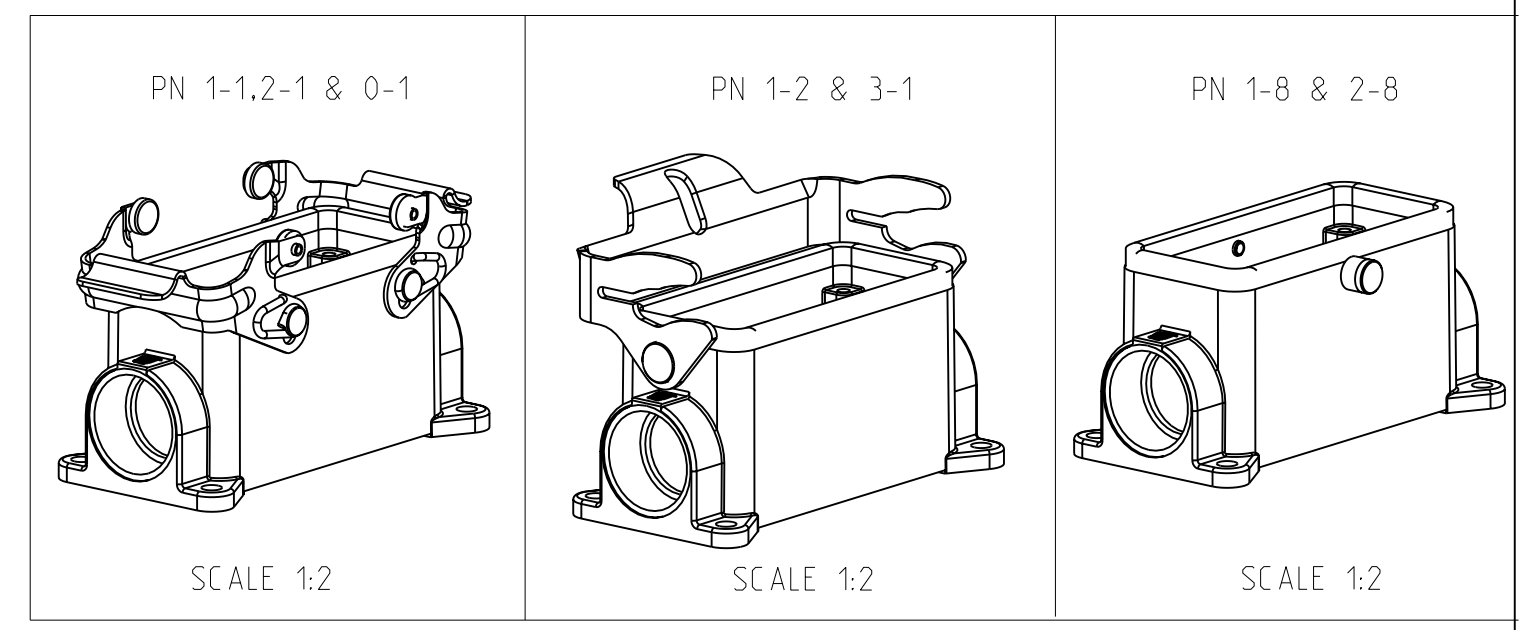

LOC	DIST	REV	DATE	BY	APPV
A1	-	AB	Released as per ECR-08-017827	16.July.2008	SP TS

- NOTES.
- Material:Housing:Aluminium Diecasting Alloy
Seals:Neoprene,Viton
 - Surface:Varnish
-Aluminium Oxide +Varnish Black
-Without varnish
-Grey
 - Varnish on the inside not necessary
 - Packaging
Quantity 5 Pieces in a box

QTY	DESCRIPTION	MATERIAL	SURFACE	COLOR	ITEM NO	REMARKS
1	Profile seal	Viton		Light grey	12	
1	Surface mounted housing side entry HB-K	Aluminium		Blank	11	
2	ZB-Clip bolt	Stainless steel			10	
2	ZB-Clip bolt	Steel	Zinc plated		9	
1	LB-Side clip	Stainless steel			8	
1	LB-Side clip	Steel	Zinc plated		7	
2	VS-Locking Clip	Stainless steel			6	
2	VS-Locking Clip	Steel	Zinc plated		5	
1	Profile seal	Neoprene		Black	4	
1	Surface mounted housing side entry HB-K	Aluminium		Blank	3	
1	Surface mounted housing side entry HB-K	Aluminium	Aluminium oxide	Black	2	
1	Surface mounted housing side entry HB	Aluminium		Grey	1	

ORDERING TEXT
 HB.16.SG-VS.1.21.Z
 HB-K.16.SG-VS.1.21.Z
 HB.16.SG-LB.1.21.Z
 HB-Z.16.SG-ZVGR.1.21.Z
 HB-K/Z.16.SG-ZVGR.1.21.Z
 HB.16.SG-LB.1.21.Z-SO
 HB.16.SG-VS.1.21.Z-V

DIMENSIONS: mm		TOLERANCES UNLESS OTHERWISE SPECIFIED: 0 PLC ± 1 PLC ± 2 PLC ± 3 PLC ± 4 PLC ± ANGLES ±		DWN Schneider 05.03.1999 CHK Schweizer 05.03.1999 APPV -		Tyco Electronics Tyco Electronics,AMP.GmbH 0-53819,Neunkirchen,Germany	
MATERIAL: - FINISH: -		PRODUCT SPEC: 108-74001.74003 APPLICATION SPEC: 114-74001.74004		NAME: Surface mounted housing side entry HB.16.1.21.Z		SIZE: A1 CAGE CODE: 00779 DRAWING NO: C=1102299	
CUSTOMER DRAWING				SCALE: 1:1		SHEET: 1 OF 1 REV: A8	