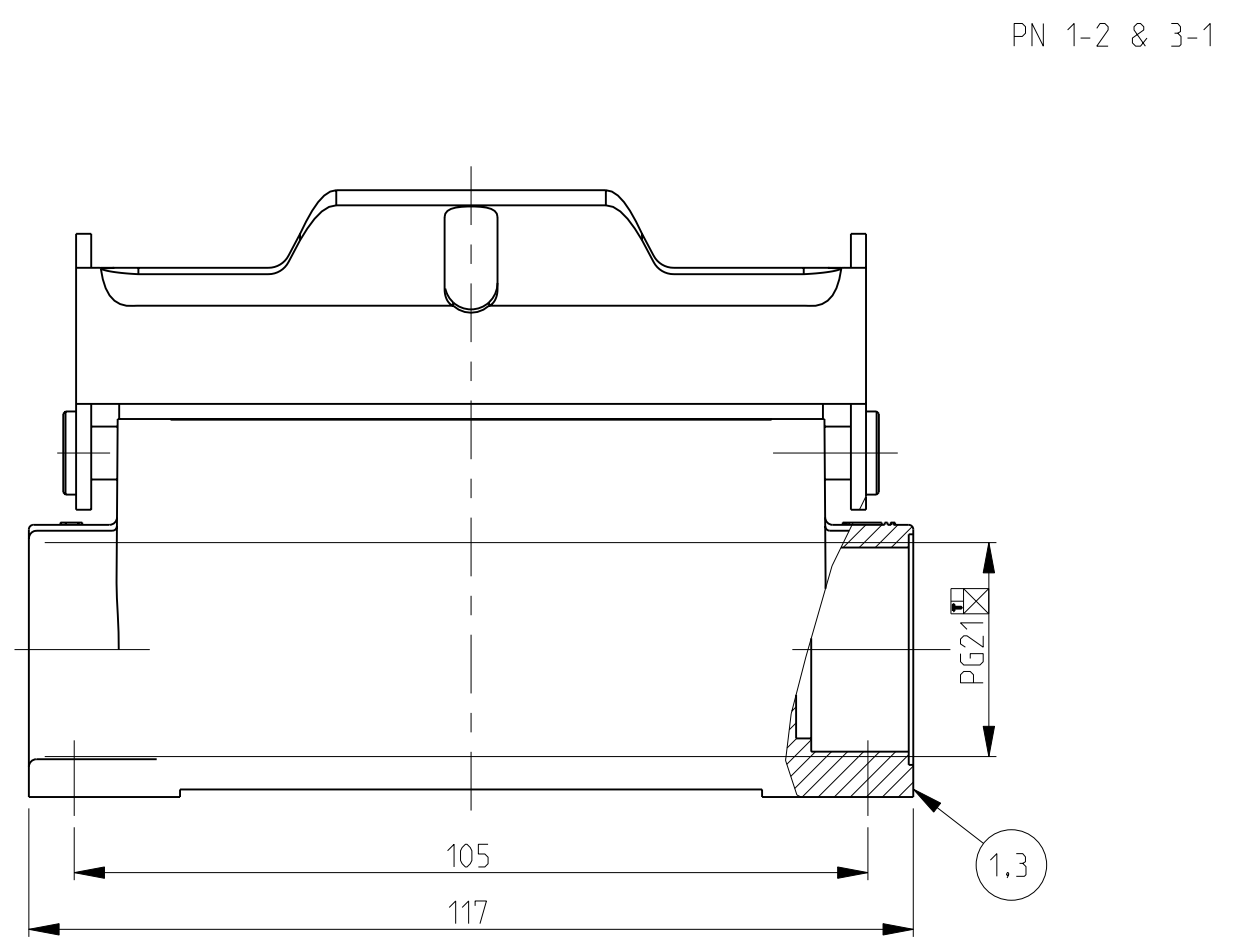

LOC	DIST	REV	DATE	BY	APPV
A1	-	AB	Released as per ECR-08-017827	16.July.2008	SP TS

- NOTES.
- Material:Housing:Aluminium Diecasting Alloy
Seals:Neoprene,Viton
 - Surface:Varnish
-Aluminium Oxide +Varnish Black
-Without varnish
-Grey
 - Varnish on the inside not necessary
 - Packaging
Quantity 5 Pieces in a box

QTY	DESCRIPTION	MATERIAL	SURFACE	COLOR	ITEM NO	REMARKS
1	Profile seal	Viton		Light grey	12	
1	Surface mounted housing side entry HB-K	Aluminium		Blank	11	
2	ZB-Clip bolt	Stainless steel			10	
2	ZB-Clip bolt	Steel	Zinc plated		9	
1	LB-Side clip	Stainless steel			8	
1	LB-Side clip	Steel	Zinc plated		7	
2	VS-Locking Clip	Stainless steel			6	
2	VS-Locking Clip	Steel	Zinc plated		5	
1	Profile seal	Neoprene		Black	4	
1	Surface mounted housing side entry HB-K	Aluminium		Blank	3	
1	Surface mounted housing side entry HB-K	Aluminium	Aluminium oxide	Black	2	
1	Surface mounted housing side entry HB	Aluminium		Grey	1	

ORDERING TEXT
 HB.16.SG-VS.1.21.Z
 HB-K.16.SG-VS.1.21.Z
 HB.16.SG-LB.1.21.Z
 HB-Z.16.SG-ZVGR.1.21.Z
 HB-K/Z.16.SG-ZVGR.1.21.Z
 HB.16.SG-LB.1.21.Z-SO
 HB.16.SG-VS.1.21.Z-V

DIMENSIONS: mm		TOLERANCES UNLESS OTHERWISE SPECIFIED: 0 PLC ± 1 PLC ± 2 PLC ± 3 PLC ± 4 PLC ± ANGLES ±		DWN Schneider 05.03.1999 CHK Schweizer 05.03.1999 APPV -		Tyco Electronics Tyco Electronics,AMP.GmbH 0-53819,Neunkirchen,Germany	
MATERIAL: - FINISH: -		PRODUCT SPEC: 108-74001.74003 APPLICATION SPEC: 114-74001.74004		NAME: Surface mounted housing side entry HB.16.1.21.Z		SIZE: A1 CAGE CODE: 00779 DRAWING NO: C=1102299	
CUSTOMER DRAWING				SCALE: 1:1		SHEET: 1 OF 1 REV: A8	