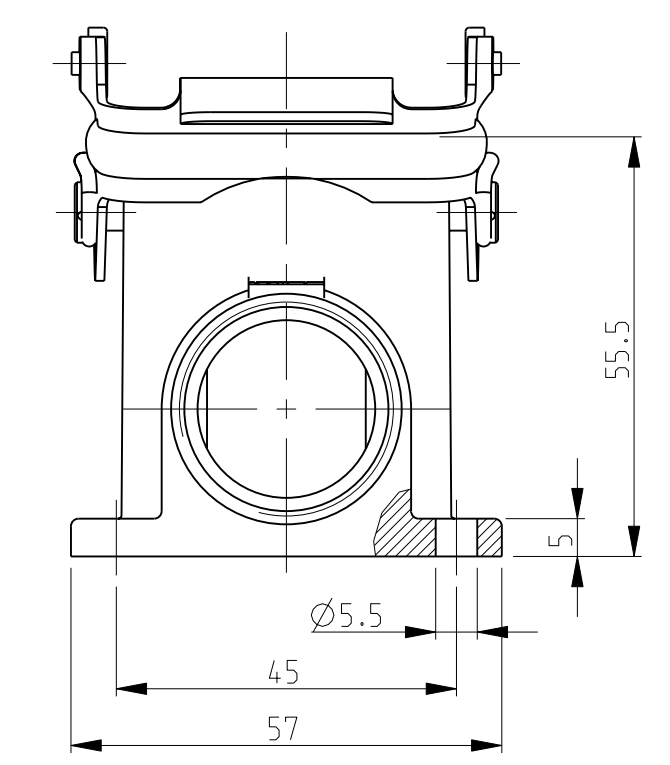

LOC	DIST	REV	DATE	BY	APPV
A1	-	AB	Released as per ECR-08-017827	16.July.2008	SP TS

- NOTES.
- Material:Housing:Aluminium Diecasting Alloy
Seals:Neoprene,Viton
 - Surface:Varnish
-Aluminium Oxide +Varnish Black
-Without varnish
-Grey
 - Varnish on the inside not necessary
 - Packaging
Quantity 5 Pieces in a box

QTY	DESCRIPTION	MATERIAL	SURFACE	COLOR	ITEM NO	REMARKS
1	Profile seal	Viton		Light grey	12	
1	Surface mounted housing side entry HB-K	Aluminium		Blank	11	
2	ZB-Clip bolt	Stainless steel			10	
2	ZB-Clip bolt	Steel	Zinc plated		9	
1	LB-Side clip	Stainless steel			8	
1	LB-Side clip	Steel	Zinc plated		7	
2	VS-Locking Clip	Stainless steel			6	
2	VS-Locking Clip	Steel	Zinc plated		5	
1	Profile seal	Neoprene		Black	4	
1	Surface mounted housing side entry HB-K	Aluminium		Blank	3	
1	Surface mounted housing side entry HB-K	Aluminium	Aluminium oxide	Black	2	
1	Surface mounted housing side entry HB	Aluminium		Grey	1	

ORDERING TEXT
 HB.16.SG-VS.1.21.Z
 HB-K.16.SG-VS.1.21.Z
 HB.16.SG-LB.1.21.Z
 HB-Z.16.SG-ZVGR.1.21.Z
 HB-K/Z.16.SG-ZVGR.1.21.Z
 HB.16.SG-LB.1.21.Z-SO
 HB.16.SG-VS.1.21.Z-V

DIMENSIONS: mm		TOLERANCES UNLESS OTHERWISE SPECIFIED: 0 PLC ± 1 PLC ± 2 PLC ± 3 PLC ± 4 PLC ± ANGLES ±		DWN Schneider 05.03.1999 CHK Schweizer 05.03.1999 APPV -		Tyco Electronics Tyco Electronics,AMP.GmbH 0-53819,Neunkirchen,Germany	
MATERIAL: - FINISH: -		PRODUCT SPEC: 108-74001.74003 APPLICATION SPEC: 114-74001.74004		NAME: Surface mounted housing side entry HB.16.1.21.Z		SIZE: A1 CAGE CODE: 00779 DRAWING NO: C=1102299	
CUSTOMER DRAWING				SCALE: 1:1		SHEET: 1 OF 1 REV: A8	