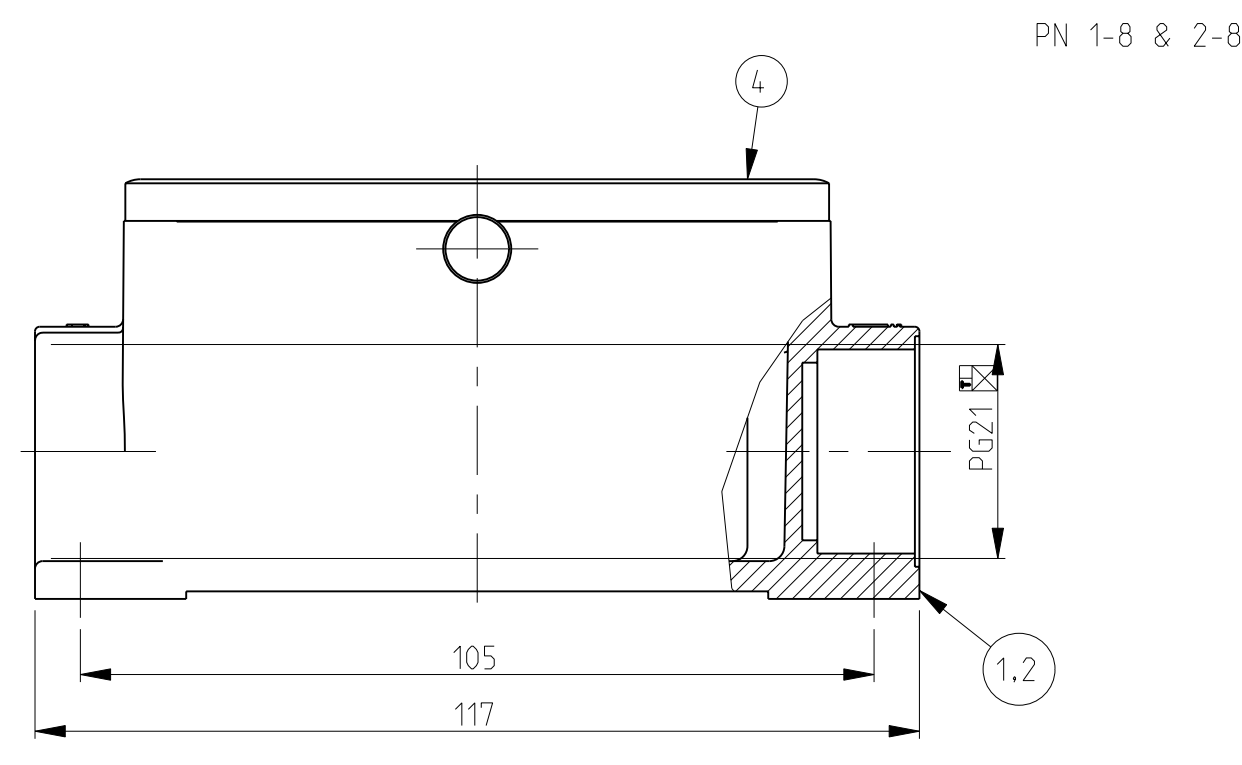

LOC	DIST	REV	DATE	BY	APPV
A1	-	AB	Released as per ECR-08-017827	16.July.2008	SP TS

- NOTES.
- Material:Housing:Aluminium Diecasting Alloy
Seals:Neoprene,Viton
 - Surface:Varnish
-Aluminium Oxide +Varnish Black
-Without varnish
-Grey
 - Varnish on the inside not necessary
 - Packaging
Quantity 5 Pieces in a box

QTY	DESCRIPTION	MATERIAL	SURFACE	COLOR	ITEM NO	REMARKS
1	Profile seal	Viton		Light grey	12	
1	Surface mounted housing side entry HB-K	Aluminium		Blank	11	
2	ZB-Clip bolt	Stainless steel			10	
2	ZB-Clip bolt	Steel	Zinc plated		9	
1	LB-Side clip	Stainless steel			8	
1	LB-Side clip	Steel	Zinc plated		7	
2	VS-Locking Clip	Stainless steel			6	
2	VS-Locking Clip	Steel	Zinc plated		5	
1	Profile seal	Neoprene		Black	4	
1	Surface mounted housing side entry HB-K	Aluminium		Blank	3	
1	Surface mounted housing side entry HB-K	Aluminium	Aluminium oxide	Black	2	
1	Surface mounted housing side entry HB	Aluminium		Grey	1	

ORDERING TEXT
 HB.16.SG-VS.1.21.Z
 HB-K.16.SG-VS.1.21.Z
 HB.16.SG-LB.1.21.Z
 HB-Z.16.SG-ZVGR.1.21.Z
 HB-K/Z.16.SG-ZVGR.1.21.Z
 HB.16.SG-LB.1.21.Z-SO
 HB.16.SG-VS.1.21.Z-V

DIMENSIONS: mm		TOLERANCES UNLESS OTHERWISE SPECIFIED: 0 PLC ± 1 PLC ± 2 PLC ± 3 PLC ± 4 PLC ± ANGLES ±		DWN Schneider 05.03.1999 CHK Schweizer 05.03.1999 APPV -		Tyco Electronics Tyco Electronics,AMP.GmbH 0-53819,Neunkirchen,Germany	
MATERIAL: - FINISH: -		PRODUCT SPEC: 108-74001.74003 APPLICATION SPEC: 114-74001.74004		NAME: Surface mounted housing side entry HB.16.1.21.Z		SIZE: A1 CAGE CODE: 00779 DRAWING NO: C=1102299	
CUSTOMER DRAWING				SCALE: 1:1		SHEET: 1 OF 1 REV: A8	