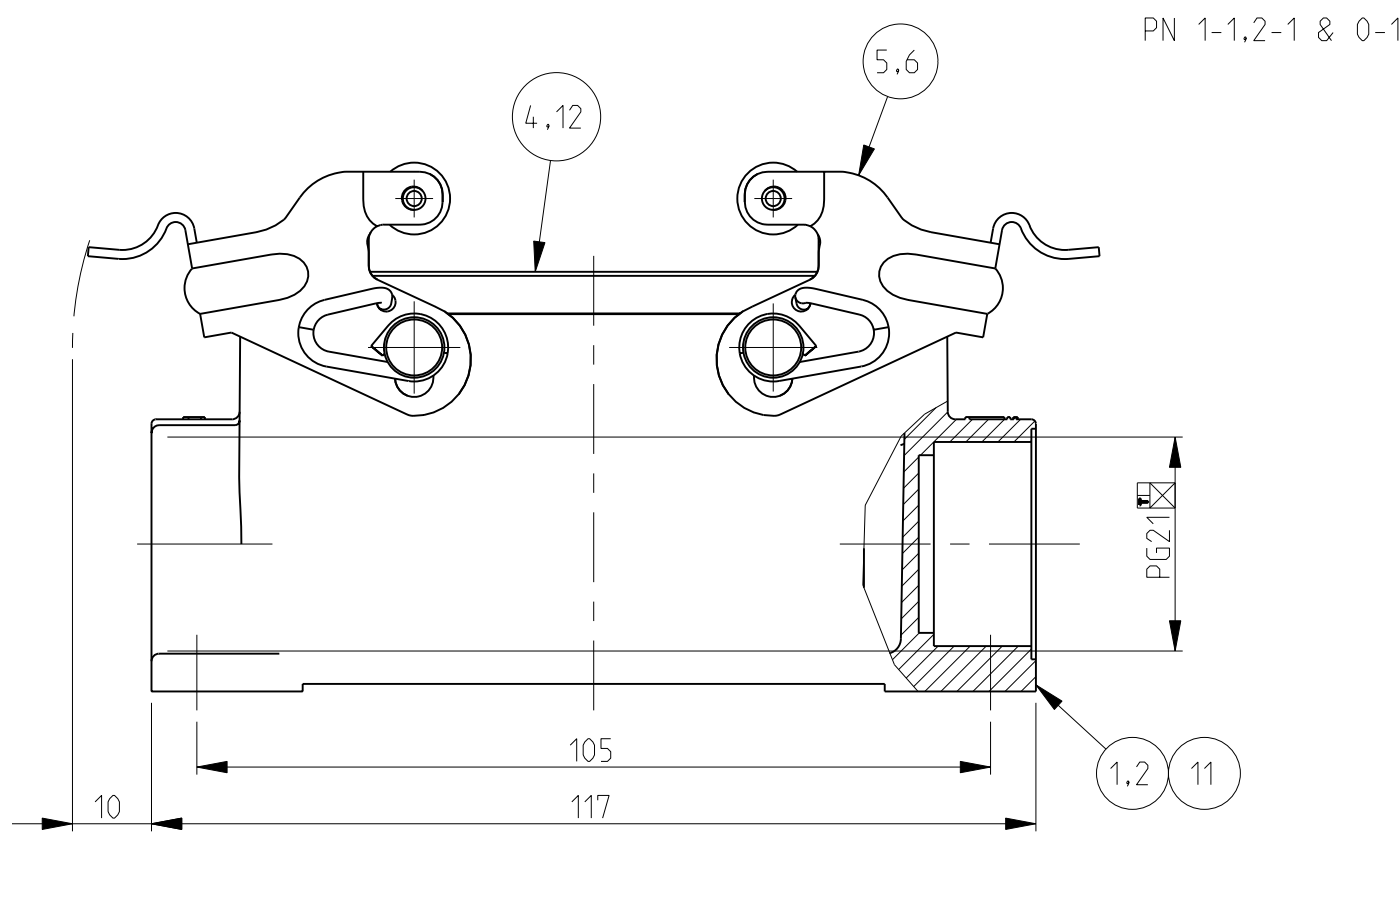

LOC	DIST	REV	DATE	BY	APPV
A1	-	AB	Released as per ECR-08-017827	16.July.2008	SP TS

- NOTES.
- Material:Housing:Aluminium Diecasting Alloy
Seals:Neoprene,Viton
 - Surface:Varnish
-Aluminium Oxide +Varnish Black
-Without varnish
-Grey
 - Varnish on the inside not necessary
 - Packaging
Quantity 5 Pieces in a box

QTY	DESCRIPTION	MATERIAL	SURFACE	COLOR	ITEM NO	REMARKS
1	Profile seal	Viton		Light grey	12	
1	Surface mounted housing side entry HB-K	Aluminium		Blank	11	
2	ZB-Clip bolt	Stainless steel			10	
2	ZB-Clip bolt	Steel	Zinc plated		9	
1	LB-Side clip	Stainless steel			8	
1	LB-Side clip	Steel	Zinc plated		7	
2	VS-Locking Clip	Stainless steel			6	
2	VS-Locking Clip	Steel	Zinc plated		5	
1	Profile seal	Neoprene		Black	4	
1	Surface mounted housing side entry HB-K	Aluminium		Blank	3	
1	Surface mounted housing side entry HB-K	Aluminium	Aluminium oxide	Black	2	
1	Surface mounted housing side entry HB	Aluminium		Grey	1	

ORDERING TEXT
 HB.16.SG-VS.1.21.Z
 HB-K.16.SG-VS.1.21.Z
 HB.16.SG-LB.1.21.Z
 HB-Z.16.SG-ZVGR.1.21.Z
 HB-K/Z.16.SG-ZVGR.1.21.Z
 HB.16.SG-LB.1.21.Z-SO
 HB.16.SG-VS.1.21.Z-V

DIMENSIONS: mm		TOLERANCES UNLESS OTHERWISE SPECIFIED: 0 PLC ± 1 PLC ± 2 PLC ± 3 PLC ± 4 PLC ± ANGLES ±		DWN Schneider 05.03.1999 CHK Schweizer 05.03.1999 APPV -		Tyco Electronics Tyco Electronics,AMP.GmbH 0-53819,Neunkirchen,Germany	
MATERIAL: - FINISH: -		PRODUCT SPEC: 108-74001.74003 APPLICATION SPEC: 114-74001.74004		NAME: Surface mounted housing side entry HB.16.1.21.Z		SIZE: A1 CAGE CODE: 00779 DRAWING NO: C=1102299	
CUSTOMER DRAWING				SCALE: 1:1		SHEET: 1 OF 1 REV: A8	