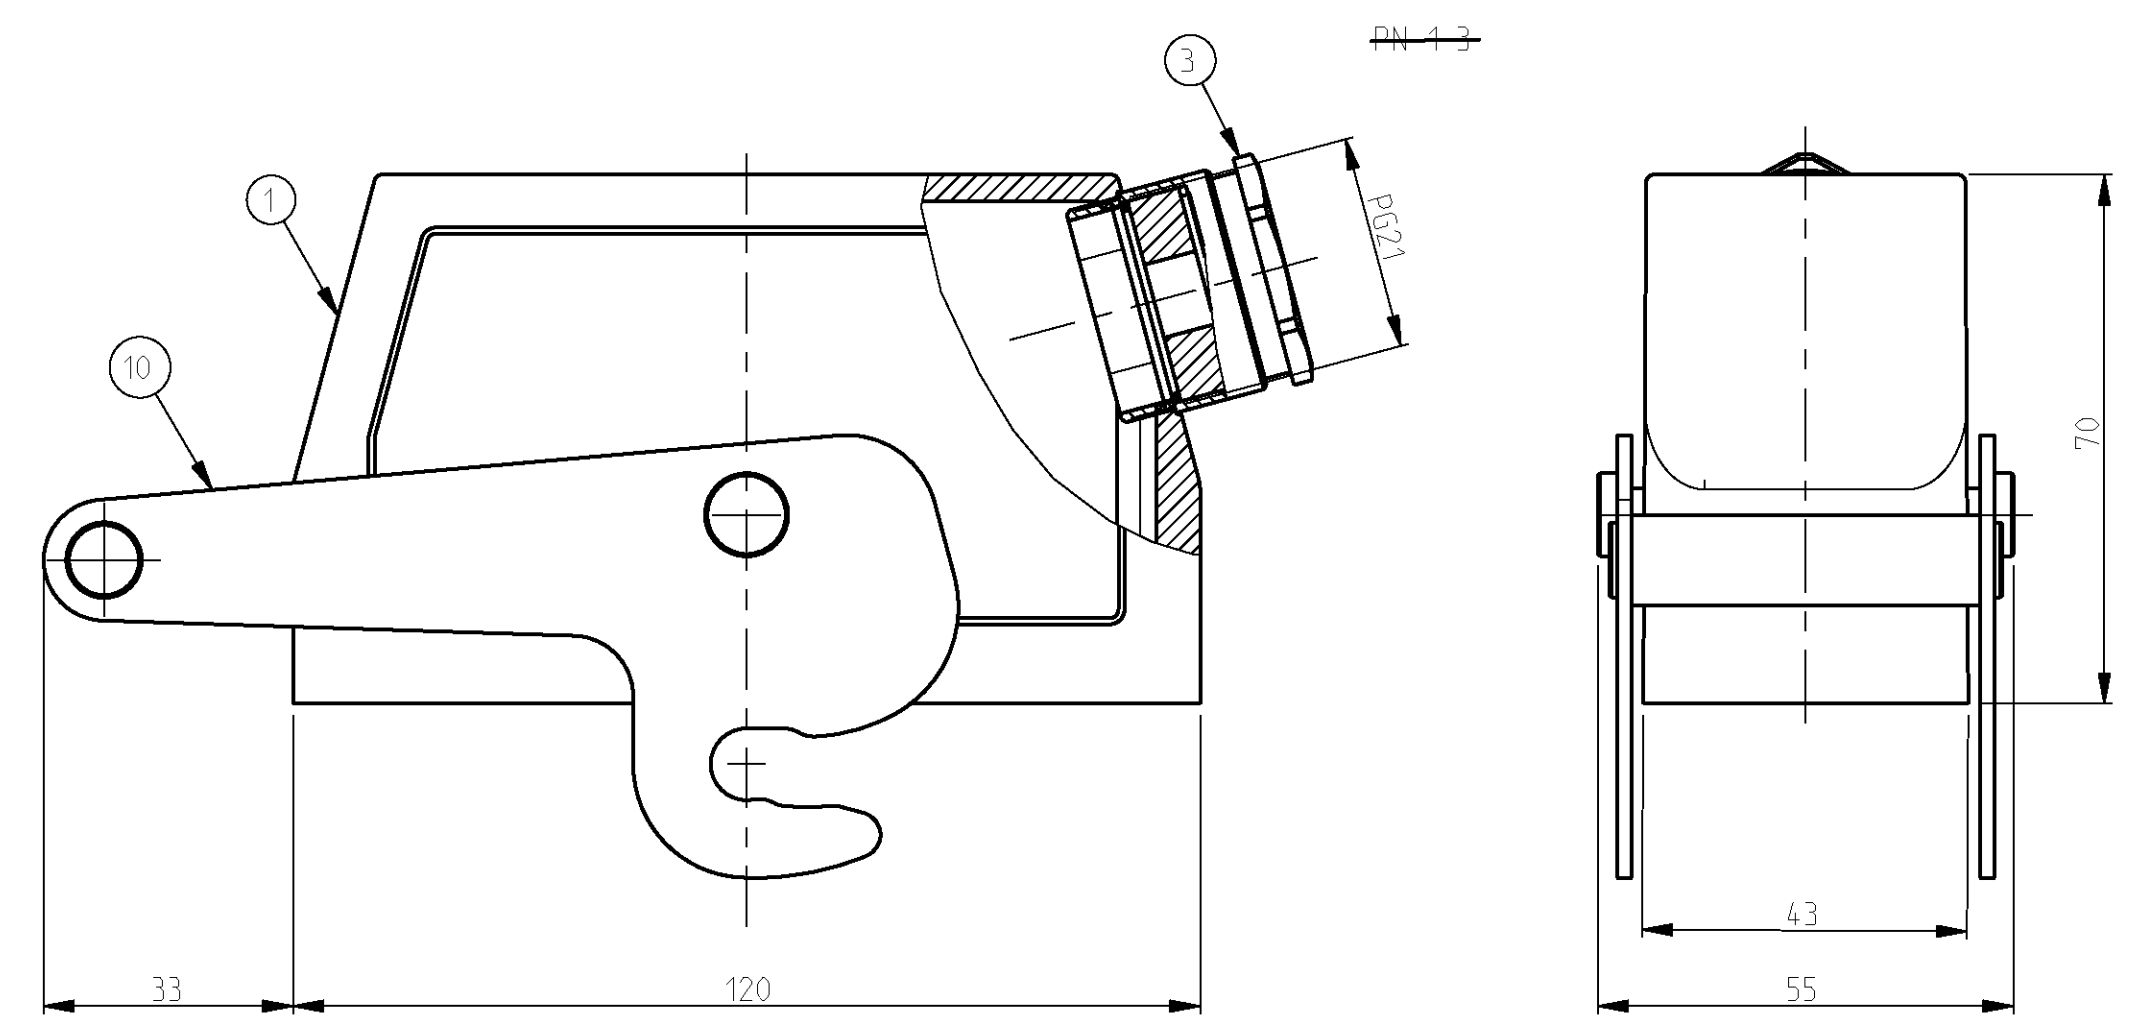

LOC		DIST		REVISIONS			
P	LYR	DESCRIPTION	DATE	DWN	APVD		
B2		Released as per ECR-07-019955	22.08.07	SK	TS		
B3		REVISED PER ECO-09-027197	21JAN10	KK	HMR		

- NOTES:
- Material:Housing:Aluminium Diecasting Alloy
 - Surface:Varnish grey
 - Varnish on the inside not necessary
 - Packaging Quantity 5 Pieces in a box

OBSOLETE PARTS: OBSOLETE CIS STREAMLINING PER D.RENAUD/D.SINISI

QTY	DESCRIPTION	MATERIAL	SURFACE	COLOR	TEM NO	REMARKS
1	ZB-Central clip	Stainless steel	-	-	11	
	ZB-Central clip	Steel	Zinc plated	Blue	10	
2	VS-Clip bolt	Stainless steel	-	-	9	
	VS-Clip bolt	Steel	Zinc plated	Blue	8	
2	VS-Locking clip	Stainless steel	-	-	7	
	VS-Locking clip	Steel	Zinc plated	Blue	6	
	VS-Locking clip bolt	Stainless steel	-	-	5	
1	Cable connection round	Brass	Nickel plated	-	4	
1	PG-Gland fitting pg21	Brass	Nickel plated	-	3	
1	Hood HB.24.Pg.1.21	Aluminium	Aluminiumoxide	Black	2	
1	Hood HB.24.Pg.1.21	Aluminium	-	Grey	1	
2-3	DESCRIPTION	MATERIAL	SURFACE	COLOR	TEM NO	REMARKS
	DESCRIPTION					
	HB.24.Sts-1.21					
	HB-K.24.Sts-1.21					
	HB.24.Sts-VS-1.21					
	HB-K.Sts-VS-1.21					
	HB.24.Sts-GR.1.21					
	HB-K.24.Sts-GR.1.21					
	HB-Z.24.Sts-ZB.1.21					
	HB-K/Z.24.Sts-ZB.1.21					