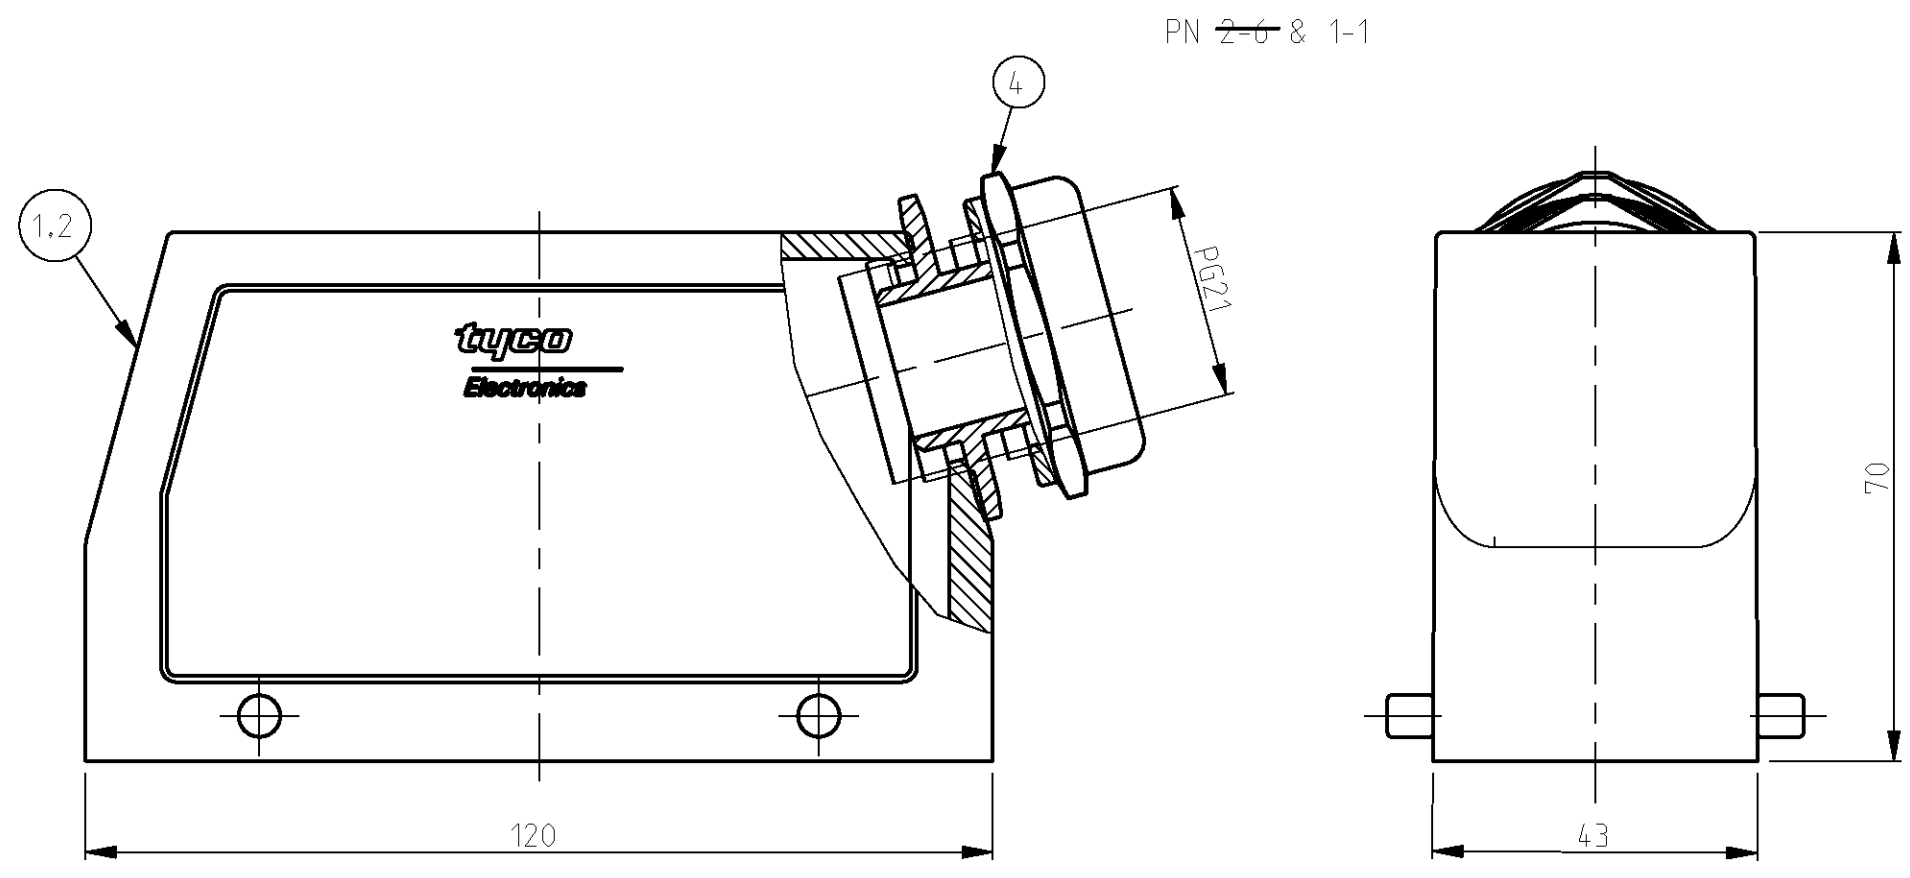

LOC		DIST		REVISIONS			
P	LYR	DESCRIPTION	DATE	DWN	APVD		
B2		Released as per ECR-07-019955	22.08.07	SK	TS		
B3		REVISED PER ECO-09-027197	21JAN10	KK	HMR		

- NOTES:
- Material:Housing:Aluminium Diecasting Alloy
 - Surface:Varnish grey
 - Varnish on the inside not necessary
 - Packaging Quantity 5 Pieces in a box

OBSOLETE PARTS: OBSOLETE CIS STREAMLINING PER D.RENAUD/D.SINISI

QTY	DESCRIPTION	MATERIAL	SURFACE	COLOR	TEM NO	REMARKS
1	ZB-Central clip	Stainless steel	-	-	11	
	ZB-Central clip	Steel	Zinc plated	Blue	10	
2	VS-Clip bolt	Stainless steel	-	-	9	
	VS-Clip bolt	Steel	Zinc plated	Blue	8	
2	VS-Locking clip	Stainless steel	-	-	7	
	VS-Locking clip	Steel	Zinc plated	Blue	6	
	VS-Locking clip bolt	Stainless steel	-	-	5	
1	Cable connection round	Brass	Nickel plated	-	4	
1	PG-Gland fitting pg21	Brass	Nickel plated	-	3	
1	Hood HB.24.Pg.1.21	Aluminium	Aluminiumoxide	Black	2	
1	Hood HB.24.Pg.1.21	Aluminium	-	Grey	1	
2-3	DESCRIPTION	MATERIAL	SURFACE	COLOR	TEM NO	REMARKS
	DESCRIPTION					
	HB.24.Sts-1.21					
	HB-K.24.Sts-1.21					
	HB.24.Sts-VS-1.21					
	HB-K.Sts-VS-1.21					
	HB.24.Sts-GR.1.21					
	HB-K.24.Sts-GR.1.21					
	HB-Z.24.Sts-ZB.1.21					
	HB-K/Z.24.Sts-ZB.1.21					