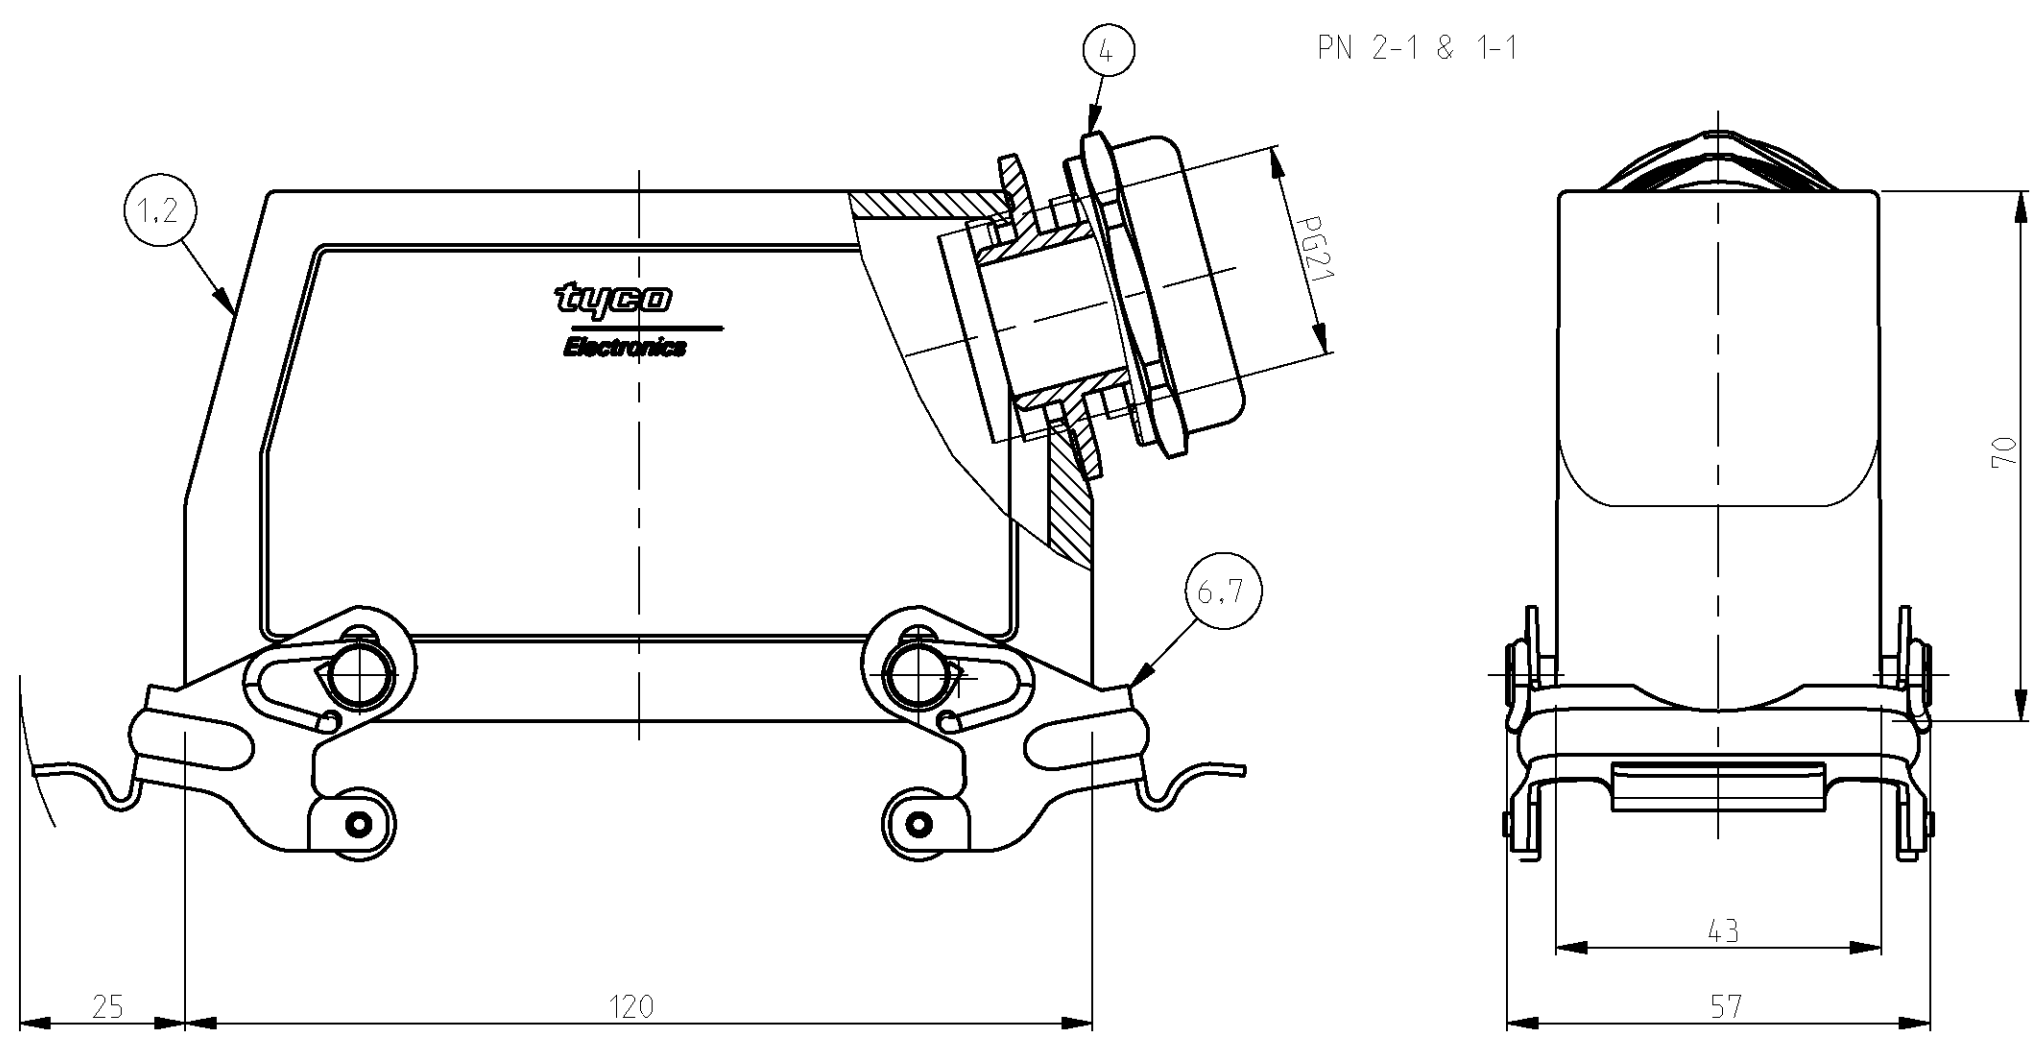

LOC		DIST		REVISIONS			
P	LYR	DESCRIPTION	DATE	DWN	APVD		
B2		Released as per ECR-07-019955	22.08.07	SK	TS		
B3		REVISED PER ECO-09-027197	21JAN10	KK	HMR		

- NOTES:
- Material:Housing:Aluminium Diecasting Alloy
 - Surface:Varnish grey
 - Varnish on the inside not necessary
 - Packaging Quantity 5 Pieces in a box

OBSOLETE PARTS: OBSOLETE CIS STREAMLINING PER D.RENAUD/D.SINISI

QTY	DESCRIPTION	MATERIAL	SURFACE	COLOR	TEM NO	REMARKS
1	ZB-Central clip	Stainless steel	-	-	11	
	ZB-Central clip	Steel	Zinc plated	Blue	10	
2	VS-Clip bolt	Stainless steel	-	-	9	
	VS-Clip bolt	Steel	Zinc plated	Blue	8	
2	VS-Locking clip	Stainless steel	-	-	7	
	VS-Locking clip	Steel	Zinc plated	Blue	6	
	VS-Locking clip bolt	Stainless steel	-	-	5	
1	Cable connection round	Brass	Nickel plated	-	4	
1	PG-Gland fitting pg21	Brass	Nickel plated	-	3	
1	Hood HB.24.Pg.1.21	Aluminium	Aluminiumoxide	Black	2	
1	Hood HB.24.Pg.1.21	Aluminium	-	Grey	1	
2-3	DESCRIPTION	MATERIAL	SURFACE	COLOR	TEM NO	REMARKS
	DESCRIPTION					
	HB.24.Sts-1.21					
	HB-K.24.Sts-1.21					
	HB.24.Sts-VS-1.21					
	HB-K.Sts-VS-1.21					
	HB.24.Sts-GR.1.21					
	HB-K.24.Sts-GR.1.21					
	HB-Z.24.Sts-ZB.1.21					
	HB-K/Z.24.Sts-ZB.1.21					