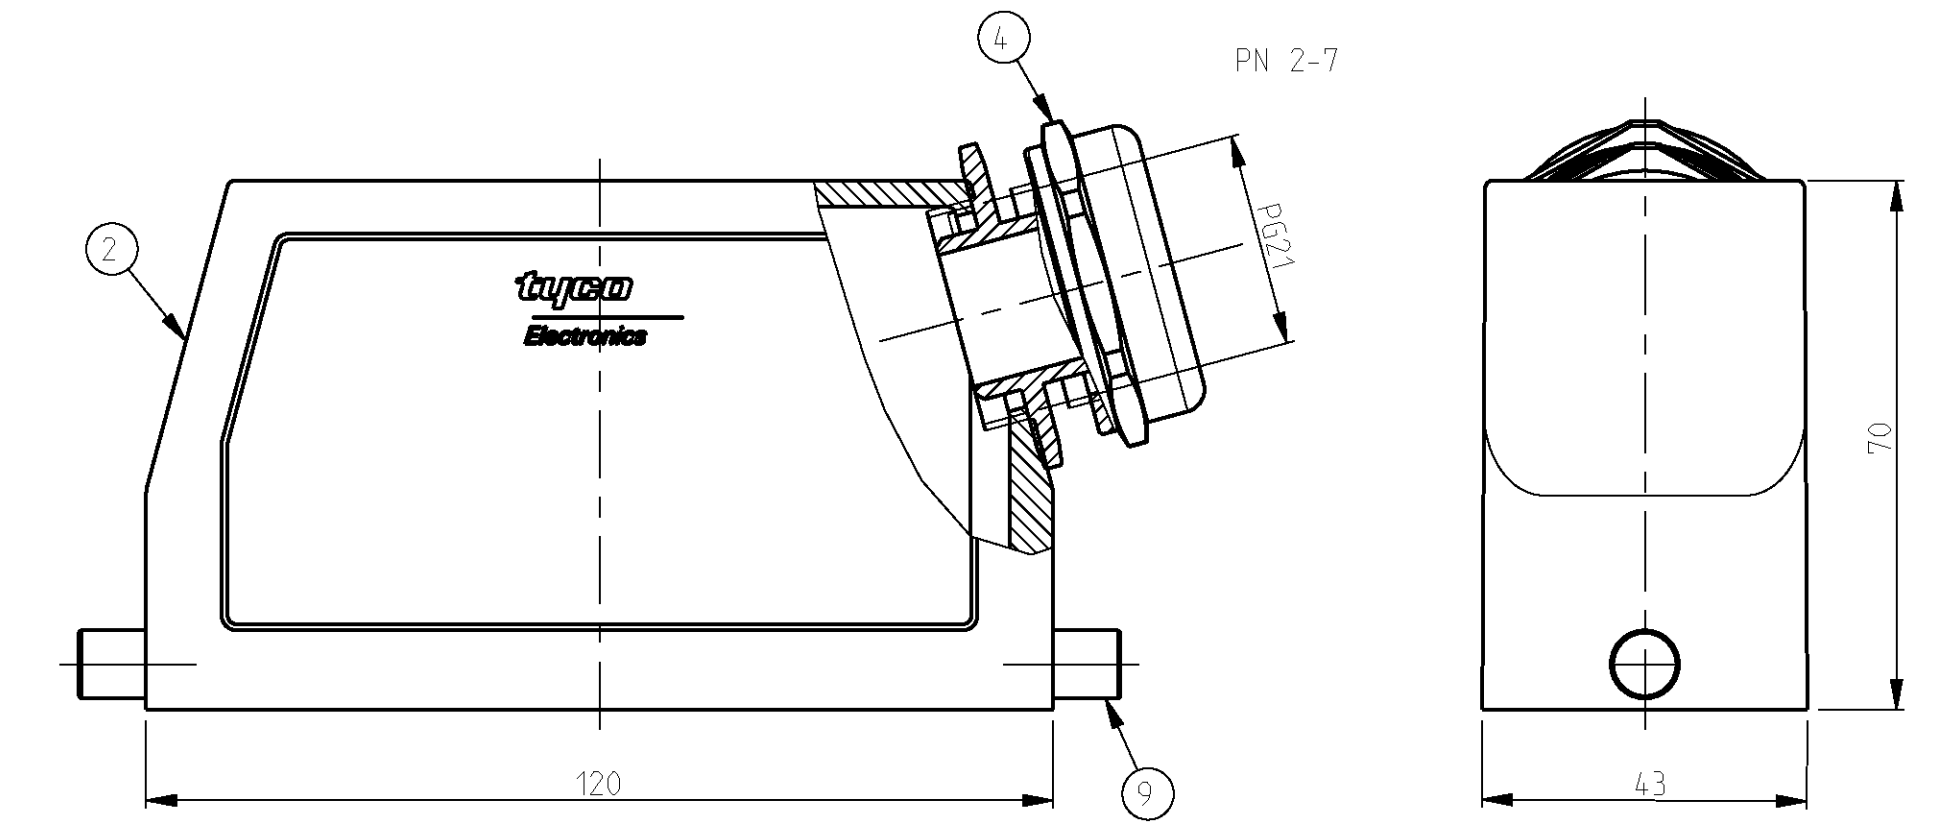

LOC		DIST		REVISIONS			
P	LYR	DESCRIPTION	DATE	DWN	APVD		
B2		Released as per ECR-07-019955	22.08.07	SK	TS		
B3		REVISED PER ECO-09-027197	21JAN10	KK	HMR		

- NOTES:
- Material:Housing:Aluminium Diecasting Alloy
 - Surface:Varnish grey
 - Varnish on the inside not necessary
 - Packaging Quantity 5 Pieces in a box

OBSOLETE PARTS: OBSOLETE CIS STREAMLINING PER D.RENAUD/D.SINISI

QTY	DESCRIPTION	MATERIAL	SURFACE	COLOR	TEM NO	REMARKS
1	ZB-Central clip	Stainless steel	-	-	11	
	ZB-Central clip	Steel	Zinc plated	Blue	10	
2	VS-Clip bolt	Stainless steel	-	-	9	
	VS-Clip bolt	Steel	Zinc plated	Blue	8	
2	VS-Locking clip	Stainless steel	-	-	7	
	VS-Locking clip	Steel	Zinc plated	Blue	6	
	VS-Locking clip bolt	Stainless steel	-	-	5	
1	Cable connection round	Brass	Nickel plated	-	4	
1	PG-Gland fitting pg21	Brass	Nickel plated	-	3	
1	Hood HB.24.Pg.1.21	Aluminium	Aluminiumoxide	Black	2	
1	Hood HB.24.Pg.1.21	Aluminium	-	Grey	1	
2-3	DESCRIPTION	MATERIAL	SURFACE	COLOR	TEM NO	REMARKS
	DESCRIPTION					
	HB.24.Sts-1.21					
	HB-K.24.Sts-1.21					
	HB.24.Sts-VS-1.21					
	HB-K.Sts-VS-1.21					
	HB.24.Sts-GR.1.21					
	HB-K.24.Sts-GR.1.21					
	HB-Z.24.Sts-ZB.1.21					
	HB-K/Z.24.Sts-ZB.1.21					