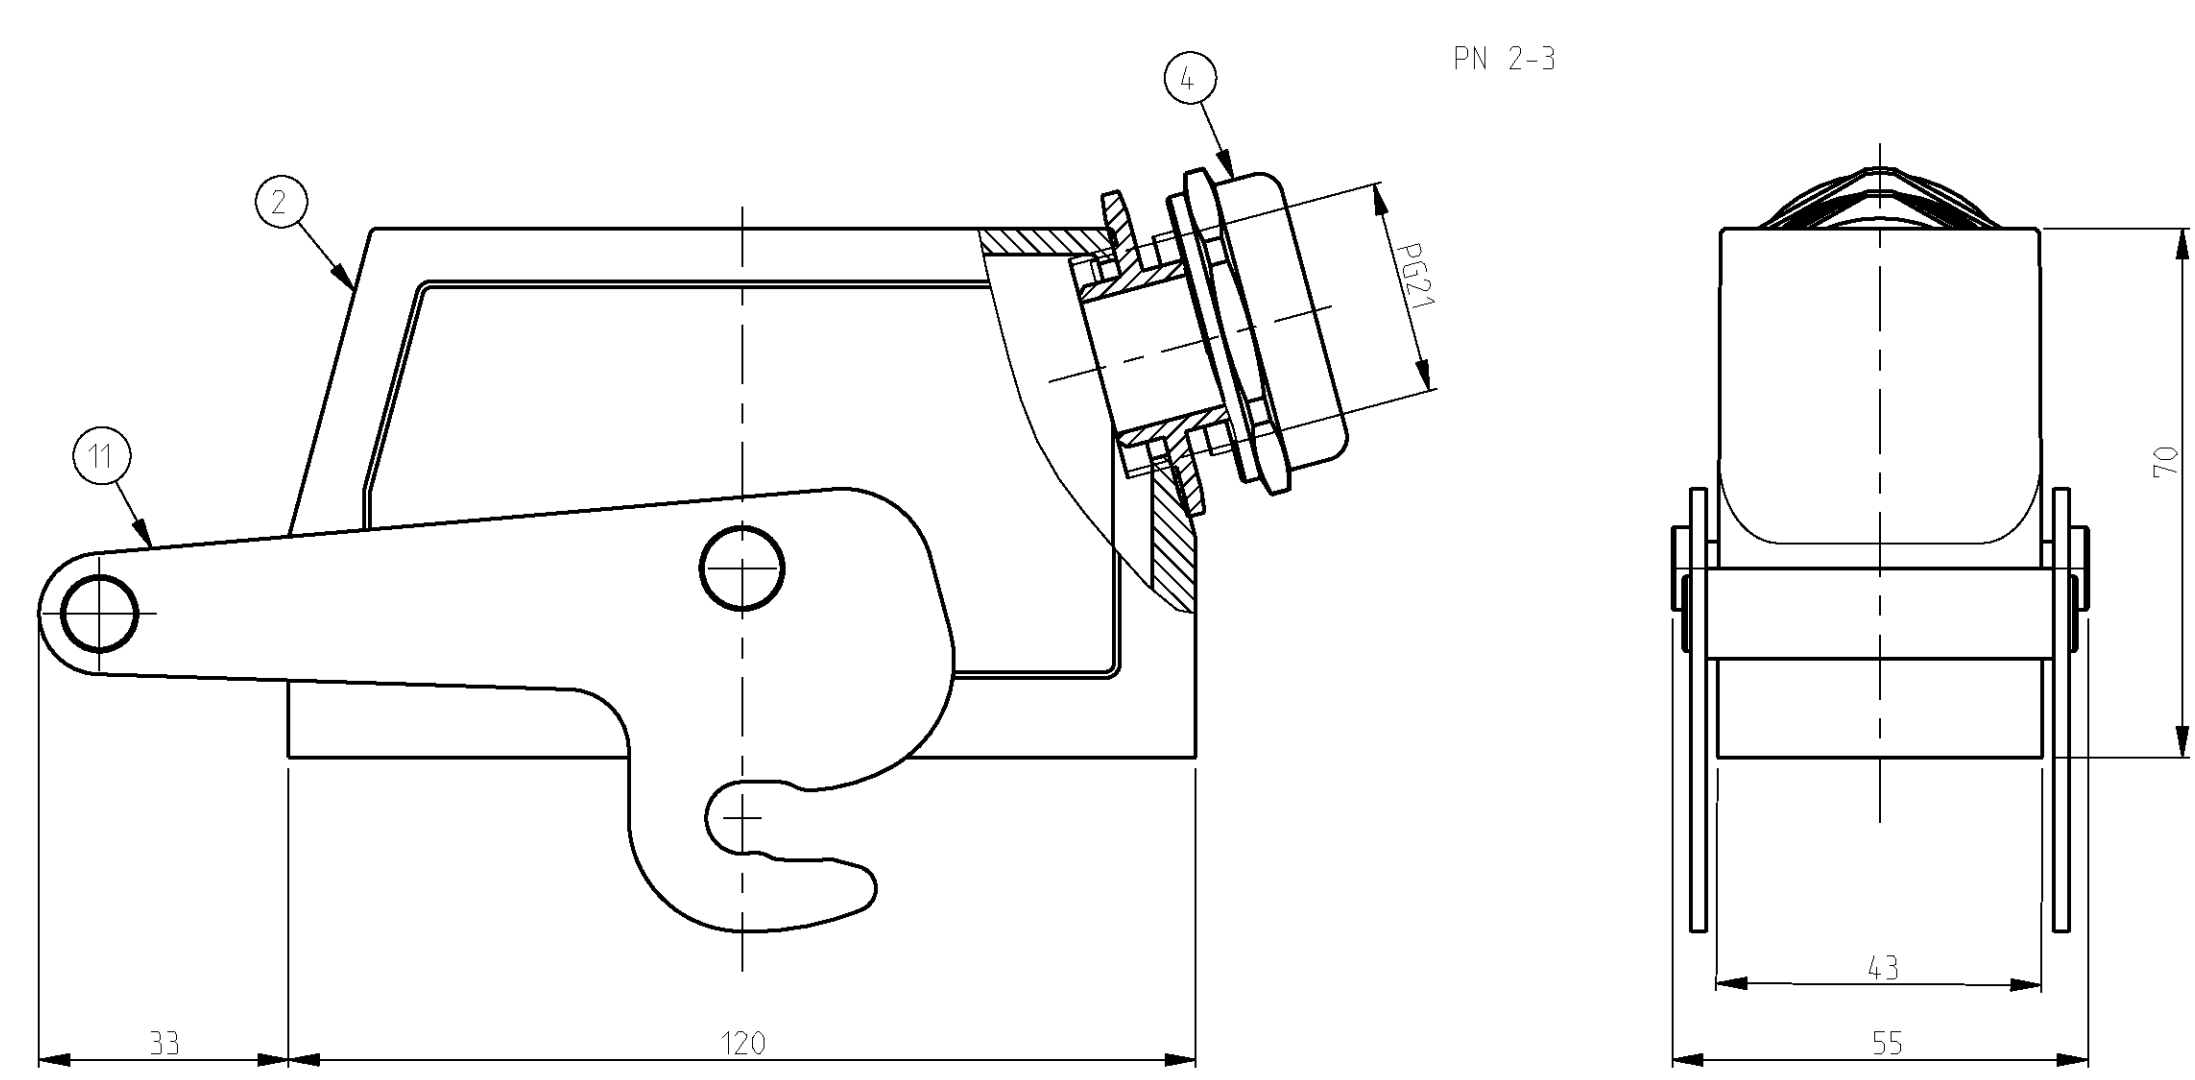

LOC		DIST		REVISIONS			
P	LYR	DESCRIPTION	DATE	DWN	APVD		
B2		Released as per ECR-07-019955	22.08.07	SK	TS		
B3		REVISED PER ECO-09-027197	21JAN10	KK	HMR		

- NOTES:
- Material:Housing:Aluminium Diecasting Alloy
 - Surface:Varnish grey
 - Varnish on the inside not necessary
 - Packaging Quantity 5 Pieces in a box

OBSOLETE PARTS: OBSOLETE CIS STREAMLINING PER D.RENAUD/D.SINISI

QTY	DESCRIPTION	MATERIAL	SURFACE	COLOR	TEM NO	REMARKS
1	ZB-Central clip	Stainless steel	-	-	11	
	ZB-Central clip	Steel	Zinc plated	Blue	10	
2	VS-Clip bolt	Stainless steel	-	-	9	
	VS-Clip bolt	Steel	Zinc plated	Blue	8	
2	VS-Locking clip	Stainless steel	-	-	7	
	VS-Locking clip	Steel	Zinc plated	Blue	6	
	VS-Locking clip bolt	Stainless steel	-	-	5	
1	Cable connection round	Brass	Nickel plated	-	4	
1	PG-Gland fitting pg21	Brass	Nickel plated	-	3	
1	Hood HB.24.Pg.1.21	Aluminium	Aluminiumoxide	Black	2	
1	Hood HB.24.Pg.1.21	Aluminium	-	Grey	1	
2-3	DESCRIPTION	MATERIAL	SURFACE	COLOR	TEM NO	REMARKS
	DESCRIPTION					
	HB.24.Sts-1.21					
	HB-K.24.Sts-1.21					
	HB.24.Sts-VS-1.21					
	HB-K.Sts-VS-1.21					
	HB.24.Sts-GR.1.21					
	HB-K.24.Sts-GR.1.21					
	HB-Z.24.Sts-ZB.1.21					
	HB-K/Z.24.Sts-ZB.1.21					