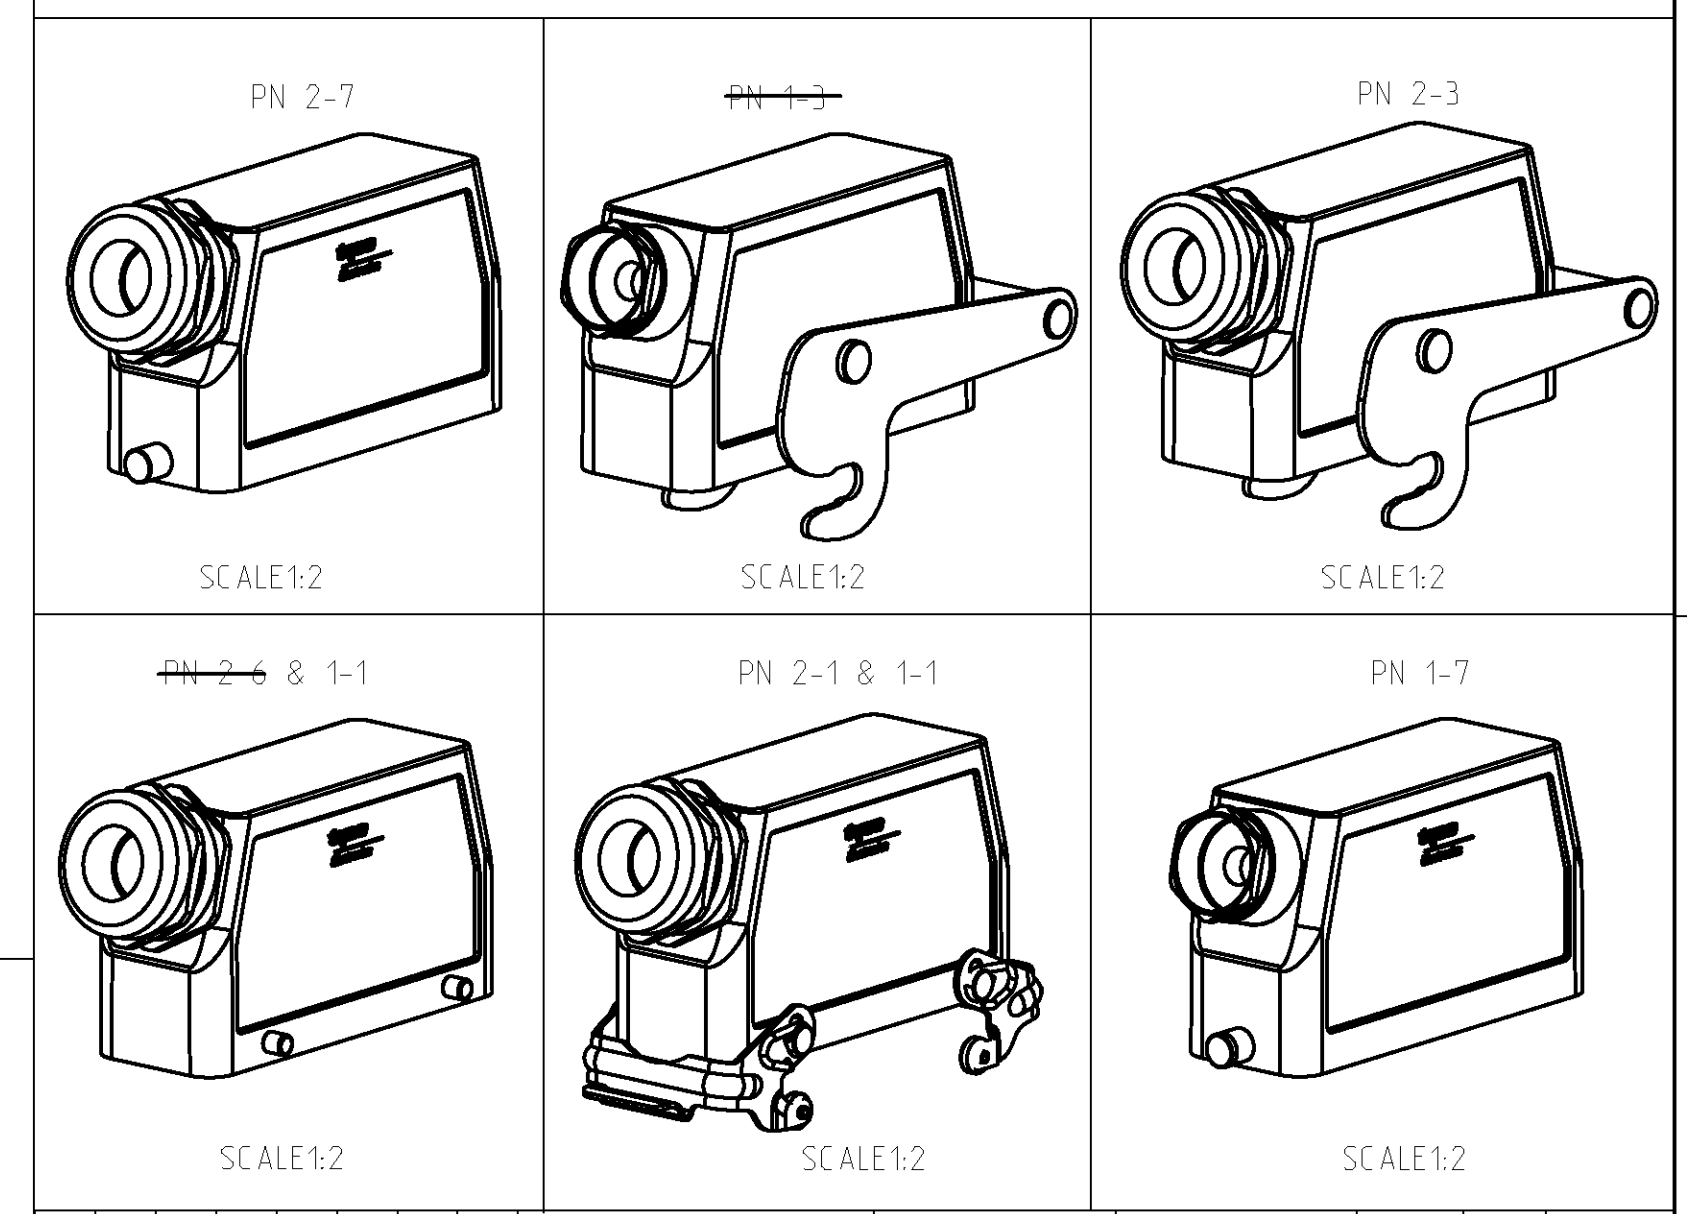

LOC		DIST		REVISIONS			
P	LYR	DESCRIPTION	DATE	DWN	APVD		
B2		Released as per ECR-07-019955	22.08.07	SK	TS		
B3		REVISED PER ECO-09-027197	21JAN10	KK	HMR		

- NOTES:
- Material:Housing:Aluminium Diecasting Alloy
 - Surface:Varnish grey
 - Varnish on the inside not necessary
 - Packaging Quantity 5 Pieces in a box

OBSOLETE PARTS: OBSOLETE CIS STREAMLINING PER D.RENAUD/D.SINISI

QTY	DESCRIPTION	MATERIAL	SURFACE	COLOR	TEM NO	REMARKS
1	ZB-Central clip	Stainless steel	-	-	11	
	ZB-Central clip	Steel	Zinc plated	Blue	10	
2	VS-Clip bolt	Stainless steel	-	-	9	
	VS-Clip bolt	Steel	Zinc plated	Blue	8	
2	VS-Locking clip	Stainless steel	-	-	7	
	VS-Locking clip	Steel	Zinc plated	Blue	6	
	VS-Locking clip bolt	Stainless steel	-	-	5	
1	Cable connection round	Brass	Nickel plated	-	4	
1	PG-Gland fitting pg21	Brass	Nickel plated	-	3	
1	Hood HB.24.Pg.1.21	Aluminium	Aluminiumoxide	Black	2	
1	Hood HB.24.Pg.1.21	Aluminium	-	Grey	1	
2-3	DESCRIPTION	MATERIAL	SURFACE	COLOR	TEM NO	REMARKS
	DESCRIPTION					
	HB.24.Sts-1.21					
	HB-K.24.Sts-1.21					
	HB.24.Sts-VS-1.21					
	HB-K.Sts-VS-1.21					
	HB.24.Sts-GR.1.21					
	HB-K.24.Sts-GR.1.21					
	HB-Z.24.Sts-ZB.1.21					
	HB-K/Z.24.Sts-ZB.1.21					