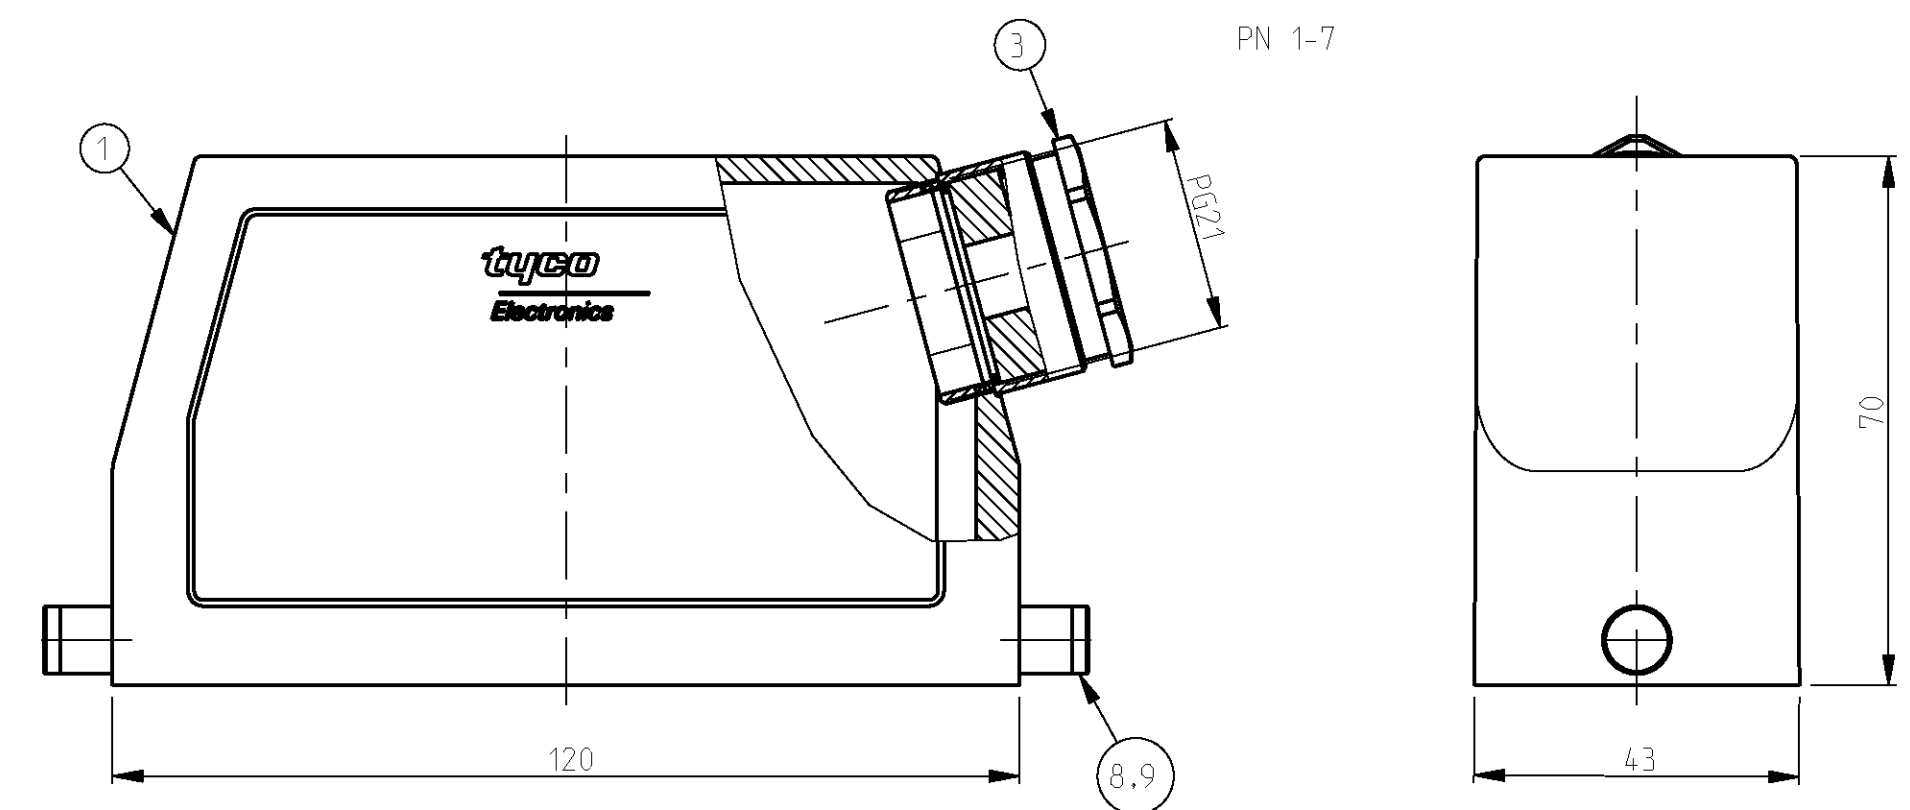

LOC		DIST		REVISIONS			
P	LYR	DESCRIPTION	DATE	DWN	APVD		
B2		Released as per ECR-07-019955	22.08.07	SK	TS		
B3		REVISED PER ECO-09-027197	21JAN10	KK	HMR		

- NOTES:
- Material:Housing:Aluminium Diecasting Alloy
 - Surface:Varnish grey
 - Varnish on the inside not necessary
 - Packaging Quantity 5 Pieces in a box

OBSOLETE PARTS: OBSOLETE CIS STREAMLINING PER D.RENAUD/D.SINISI

QTY	DESCRIPTION	MATERIAL	SURFACE	COLOR	TEM NO	REMARKS
1	ZB-Central clip	Stainless steel	-	-	11	
	ZB-Central clip	Steel	Zinc plated	Blue	10	
2	VS-Clip bolt	Stainless steel	-	-	9	
	VS-Clip bolt	Steel	Zinc plated	Blue	8	
2	VS-Locking clip	Stainless steel	-	-	7	
	VS-Locking clip	Steel	Zinc plated	Blue	6	
	VS-Locking clip bolt	Stainless steel	-	-	5	
1	Cable connection round	Brass	Nickel plated	-	4	
1	PG-Gland fitting pg21	Brass	Nickel plated	-	3	
1	Hood HB.24.Pg.1.21	Aluminium	Aluminiumoxide	Black	2	
1	Hood HB.24.Pg.1.21	Aluminium	-	Grey	1	
2-3	DESCRIPTION	MATERIAL	SURFACE	COLOR	TEM NO	REMARKS
	DESCRIPTION					
	HB.24.Sts-1.21					
	HB-K.24.Sts-1.21					
	HB.24.Sts-VS-1.21					
	HB-K.Sts-VS-1.21					
	HB.24.Sts-GR.1.21					
	HB-K.24.Sts-GR.1.21					
	HB-Z.24.Sts-ZB.1.21					
	HB-K/Z.24.Sts-ZB.1.21					