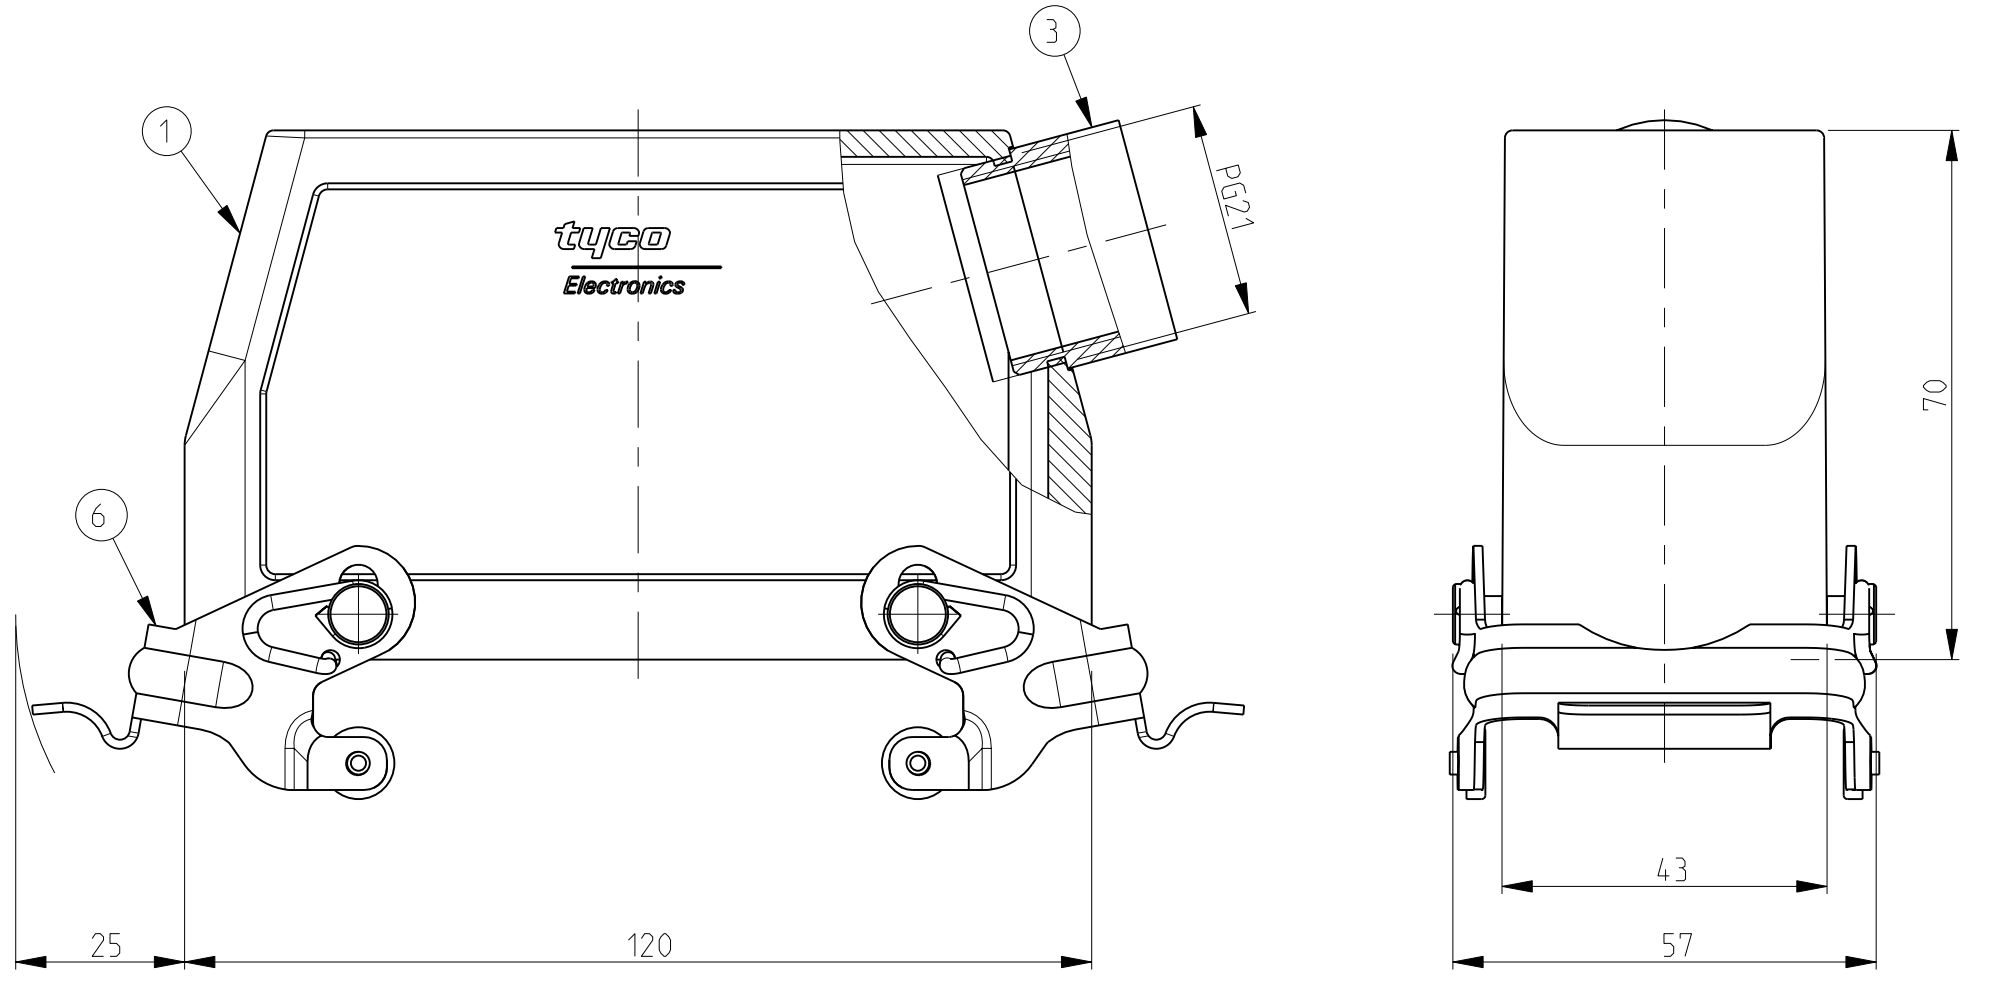

LOC	DIST	REVISIONS					
A	-	P	LTH	DESCRIPTION	DATE	DWN	APVD
		B4		Released as per ECR-07-019955	22.08.07	SK	TS

PN 1-6

NOTES.

- 1 Material:Housing:Aluminium Diecasting Alloy
- 2 Surface:Varnish grey
- 3 Varnish on the inside not necessary
- 4 Packaging
Quantity 5 Pieces in a box

PN 1-1

PN 1-7

QTY	DESCRIPTION	MATERIAL	SURFACE	COLOR	ITEM NO	REMARKS
1	ZB-Central clip	Stainless steel	-		11	
1	ZB-Central clip	Steel	Zinc plated	Blue	10	
2	LB-Clip bolt	Stainless steel	-		9	
2	LB-Clip bolt	Steel	Zinc plated	Blue	8	
2	VS-Locking clip	Stainless steel	-		7	
2	VS-Locking clip	Steel	Zinc plated	Blue	6	
4	VS-Locking clip bolt	Stainless steel	-		5	
1	6-kt- Adapter Ppg21	Brass	Nickel plated		4	
1	Adapter Ppg21	Brass	Nickel plated		3	
1	Hood HB.24.Pg.1.21	Aluminium	Aluminium oxide	Black	2	
1	Hood HB.24.Pg.1.21	Aluminium	-	Grey	1	
2-31-32-71-72-11-12-61-6	DESCRIPTION	MATERIAL	SURFACE	COLOR	ITEM NO	REMARKS
	DESCRIPTION					
	HB.24.Sts.1.21.Z					
	HB-K.24.Sts.1.21.Z					
	HB.24.Sts-VS.1.21.Z					
	HB-K.24.Sts-VS.1.21.Z					
	HB.24.Sts-GR.1.21.Z					
	HB-K.24.Sts-GR.1.21.Z					
	HB-Z.24.Sts-ZB.1.21.Z					
	HB-K.Z.24.Sts-ZB.1.21.Z					

THIS DRAWING IS UNPUBLISHED. RELEASED FOR PUBLICATION 1999 BY TYCO ELECTRONICS CORPORATION, ALL RIGHTS RESERVED.

TOLERANCES UNLESS OTHERWISE SPECIFIED:
 DIMENSIONS: mm
 FINISH: #

DWN: Schneider 20.07.1999
 CHK: Schweiger 20.07.1999
 APVD: -

PRODUCT SPEC: 108-74001
 108-74003
 APPLICATION SPEC: 114-74001
 114-74004

WEIGHT: -

CUSTOMER DRAW ING

NAME: Hood
 HB.24.STS.1.21.Z

SIZE: A | 00779 | C=1102315
 SCALE: 1:1 SHEET: 1 OF 1

RESTRICTED TO: -
 REV: B4