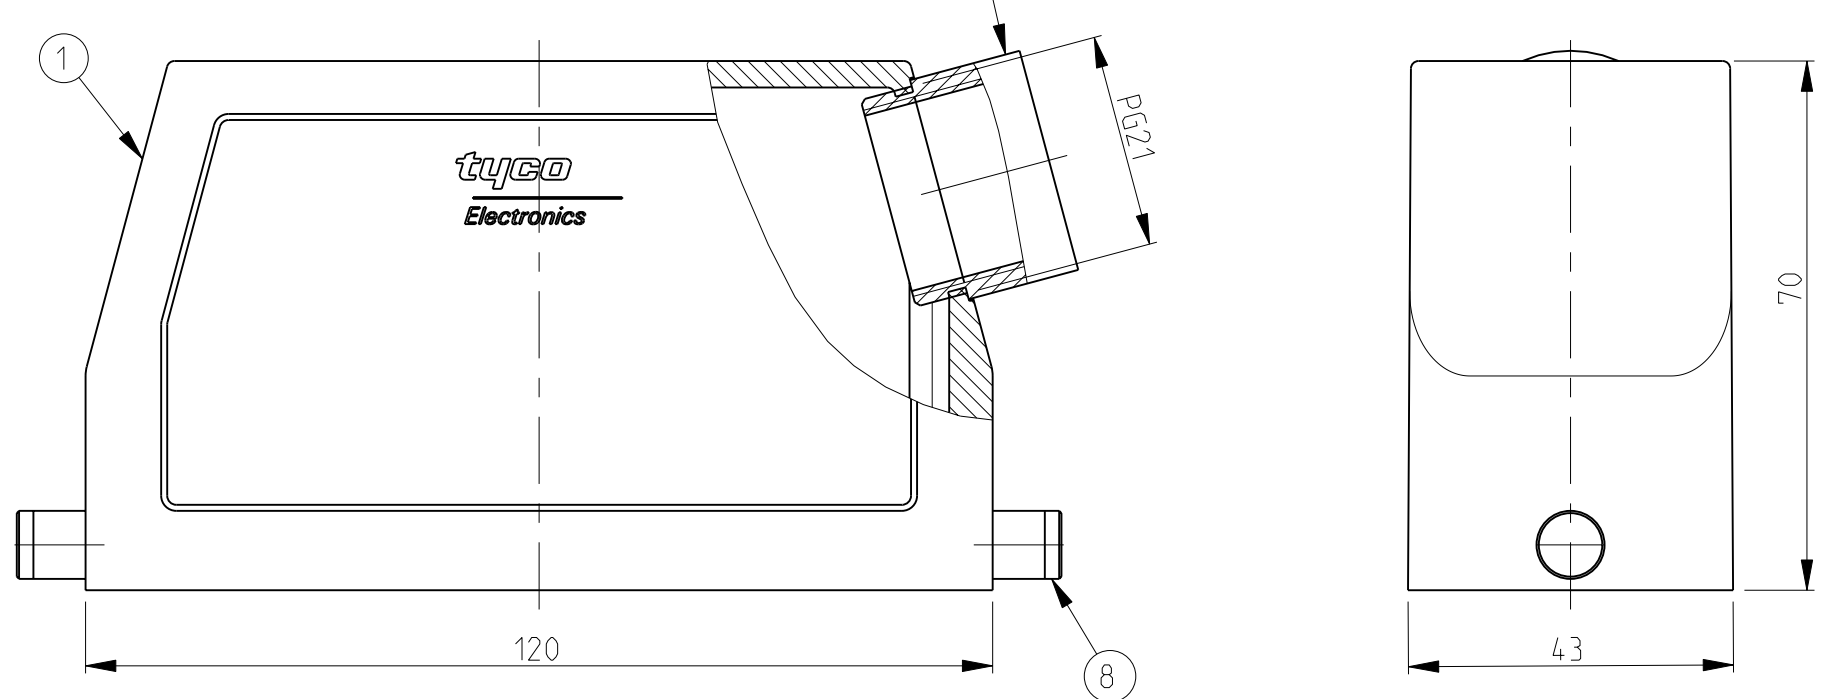

PN 1-1

PN 1-7

QTY	DESCRIPTION	MATERIAL	SURFACE	COLOR	ITEM NO	REMARKS
1	ZB-Central clip	Stainless steel	-		11	
1	ZB-Central clip	Steel	Zinc plated	Blue	10	
2	LB-Clip bolt	Stainless steel	-		9	
2	LB-Clip bolt	Steel	Zinc plated	Blue	8	
2	VS-Locking clip	Stainless steel	-		7	
2	VS-Locking clip	Steel	Zinc plated	Blue	6	
4	VS-Locking clip bolt	Stainless steel	-		5	
1	6-kt- Adapter Ppg21	Brass	Nickel plated		4	
1	Adapter Ppg21	Brass	Nickel plated		3	
1	Hood HB.24.Pg.1.21	Aluminium	Aluminium oxide	Black	2	
1	Hood HB.24.Pg.1.21	Aluminium	-	Grey	1	
2-31-32-71-72-11-12-61-6	DESCRIPTION	MATERIAL	SURFACE	COLOR	ITEM NO	REMARKS
	DESCRIPTION					
	HB.24.Sts.1.21.Z					
	HB-K.24.Sts.1.21.Z					
	HB.24.Sts-VS.1.21.Z					
	HB-K.24.Sts-VS.1.21.Z					
	HB.24.Sts-GR.1.21.Z					
	HB-K.24.Sts-GR.1.21.Z					
	HB-Z.24.Sts-ZB.1.21.Z					
	HB-K.Z.24.Sts-ZB.1.21.Z					

PRODUCT SPEC: 108-74001
 108-74003
 APPLICATION SPEC: 114-74001
 114-74004

WEIGHT: -

CUSTOMER DRAW ING

NAME: Hood
 HB.24.STS.1.21.Z

SIZE: A | 00779 | C=1102315
 SCALE: 1:1 SHEET: 1 OF 1

RESTRICTED TO: -
 REV: B4