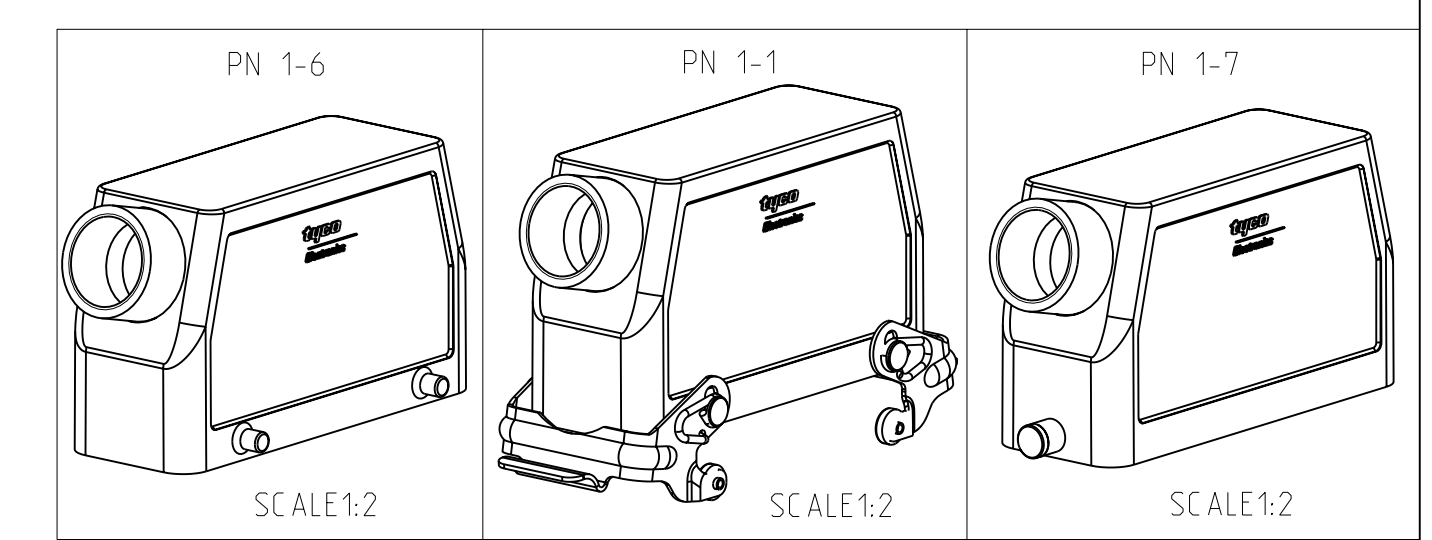

LOC	DIST	REVISIONS					
A	-	P	LTH	DESCRIPTION	DATE	DWN	APVD
		B4		Released as per ECR-07-019955	22.08.07	SK	TS

PN 1-6

NOTES.

- 1 Material:Housing:Aluminium Diecasting Alloy
- 2 Surface:Varnish grey
- 3 Varnish on the inside not necessary
- 4 Packaging
Quantity 5 Pieces in a box

PN 1-1

PN 1-7

QTY	DESCRIPTION	MATERIAL	SURFACE	COLOR	ITEM NO	REMARKS
1	ZB-Central clip	Stainless steel	-		11	
1	ZB-Central clip	Steel	Zinc plated	Blue	10	
2	LB-Clip bolt	Stainless steel	-		9	
2	LB-Clip bolt	Steel	Zinc plated	Blue	8	
2	VS-Locking clip	Stainless steel	-		7	
2	VS-Locking clip	Steel	Zinc plated	Blue	6	
4	VS-Locking clip bolt	Stainless steel	-		5	
1	6-kt- Adapter Ppg21	Brass	Nickel plated		4	
1	Adapter Ppg21	Brass	Nickel plated		3	
1	Hood HB.24.Pg.1.21	Aluminium	Aluminium oxide	Black	2	
1	Hood HB.24.Pg.1.21	Aluminium	-	Grey	1	
2-31-32-71-72-11-12-61-6	DESCRIPTION	MATERIAL	SURFACE	COLOR	ITEM NO	REMARKS
	DESCRIPTION					
	HB.24.Sts.1.21.Z					
	HB-K.24.Sts.1.21.Z					
	HB.24.Sts-VS.1.21.Z					
	HB-K.24.Sts-VS.1.21.Z					
	HB.24.Sts-GR.1.21.Z					
	HB-K.24.Sts-GR.1.21.Z					
	HB-Z.24.Sts-ZB.1.21.Z					
	HB-K.Z.24.Sts-ZB.1.21.Z					