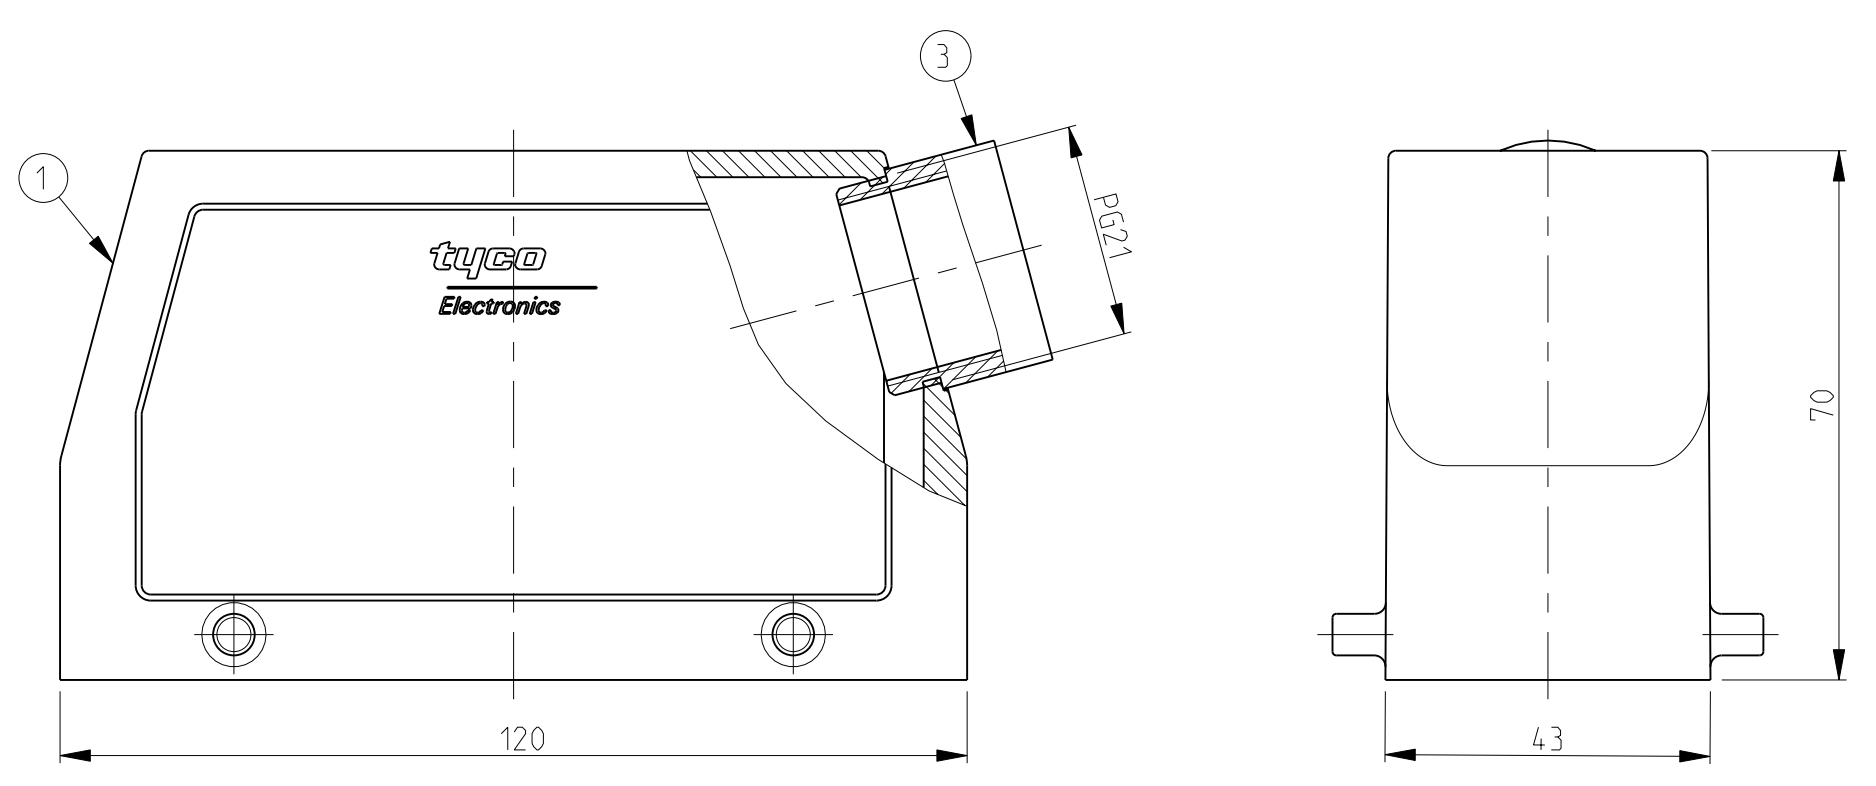

LOC	DIST	REVISIONS					
A	-	P	LTH	DESCRIPTION	DATE	DWN	APVD
		B4		Released as per ECR-07-019955	22.08.07	SK	TS

PN 1-6

NOTES.

- 1 Material:Housing:Aluminium Diecasting Alloy
- 2 Surface:Varnish grey
- 3 Varnish on the inside not necessary
- 4 Packaging
Quantity 5 Pieces in a box

PN 1-1

PN 1-7

QTY	DESCRIPTION	MATERIAL	SURFACE	COLOR	ITEM NO	REMARKS
1	ZB-Central clip	Stainless steel	-		11	
1	ZB-Central clip	Steel	Zinc plated	Blue	10	
2	LB-Clip bolt	Stainless steel	-		9	
2	LB-Clip bolt	Steel	Zinc plated	Blue	8	
2	VS-Locking clip	Stainless steel	-		7	
2	VS-Locking clip	Steel	Zinc plated	Blue	6	
4	VS-Locking clip bolt	Stainless steel	-		5	
1	6-kt- Adapter Ppg21	Brass	Nickel plated		4	
1	Adapter Ppg21	Brass	Nickel plated		3	
1	Hood HB.24.Pg.1.21	Aluminium	Aluminium oxide	Black	2	
1	Hood HB.24.Pg.1.21	Aluminium	-	Grey	1	
2-31-32-71-72-11-12-61-6	DESCRIPTION	MATERIAL	SURFACE	COLOR	ITEM NO	REMARKS
	DESCRIPTION					
	HB.24.Sts.1.21.Z					
	HB-K.24.Sts.1.21.Z					
	HB.24.Sts-VS.1.21.Z					
	HB-K.24.Sts-VS.1.21.Z					
	HB.24.Sts-GR.1.21.Z					
	HB-K.24.Sts-GR.1.21.Z					
	HB-Z.24.Sts-ZB.1.21.Z					
	HB-K.Z.24.Sts-ZB.1.21.Z					

PRODUCT SPEC: 108-74001
 108-74003
 APPLICATION SPEC: 114-74001
 114-74004

WEIGHT: -

CUSTOMER DRAW ING

NAME: Hood
 HB.24.STS.1.21.Z

SIZE: A | 00779 | C=1102315
 SCALE: 1:1 SHEET: 1 OF 1

RESTRICTED TO: -
 REV: B4