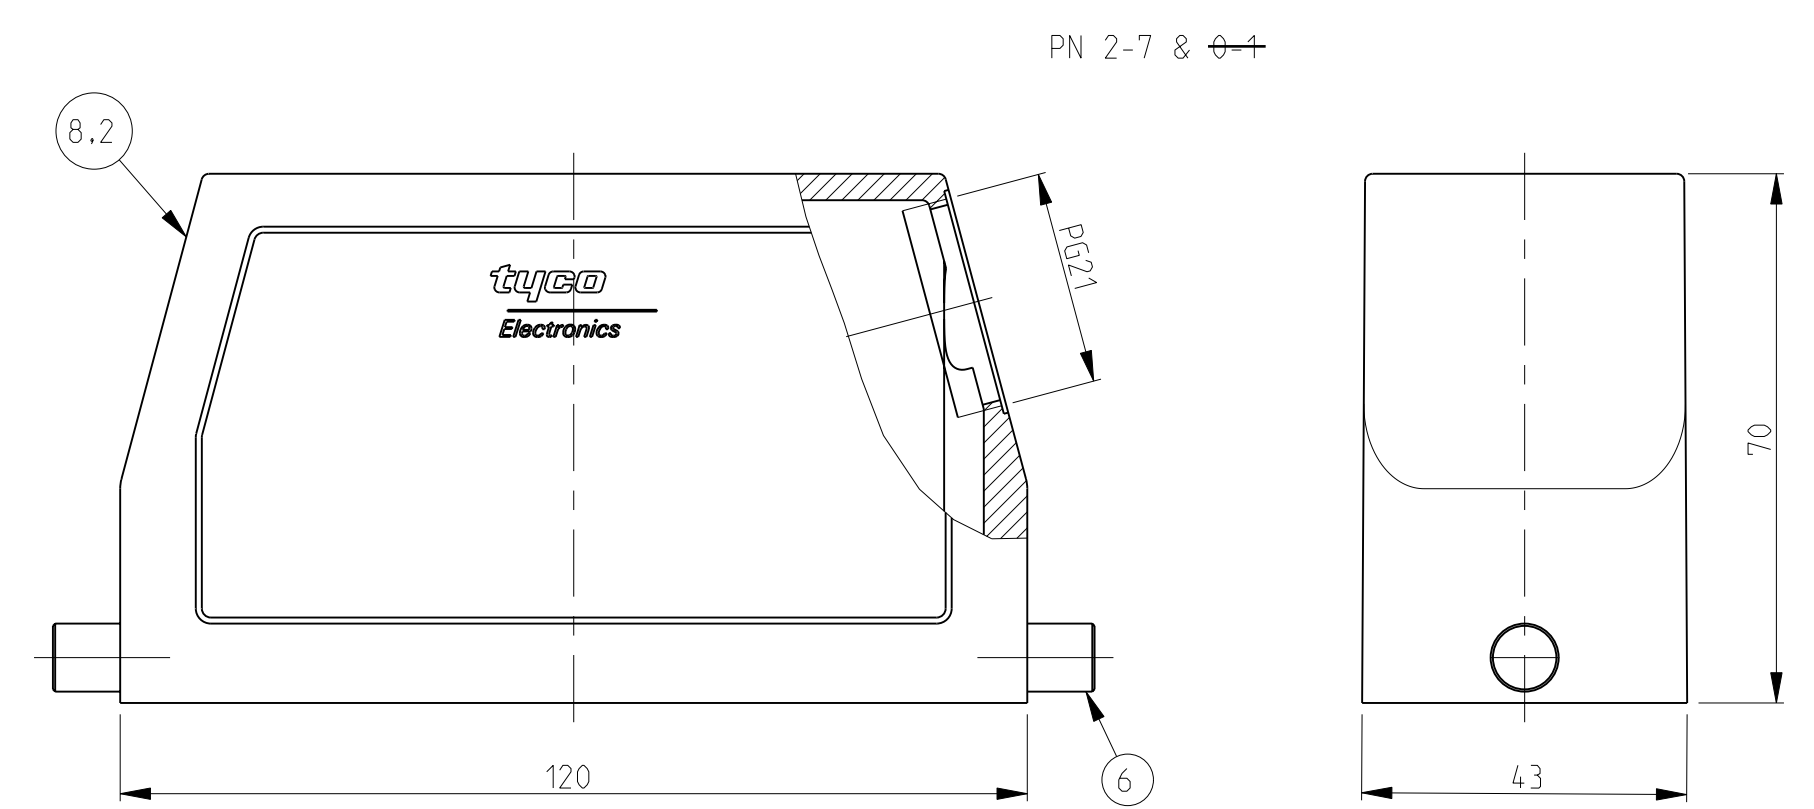

REV. NO.		REVISIONS				
LOC	DIST	REV	DATE	BY	CHK	
A1	-	A3	Released as per ECR-07-019955	22.08.07	SK	TS
		A4	REVISED PER ECR-16-016768	24JAN2018	SRG	MKO
		A5	ECR-17-013084	29MAR18	SG	MKO