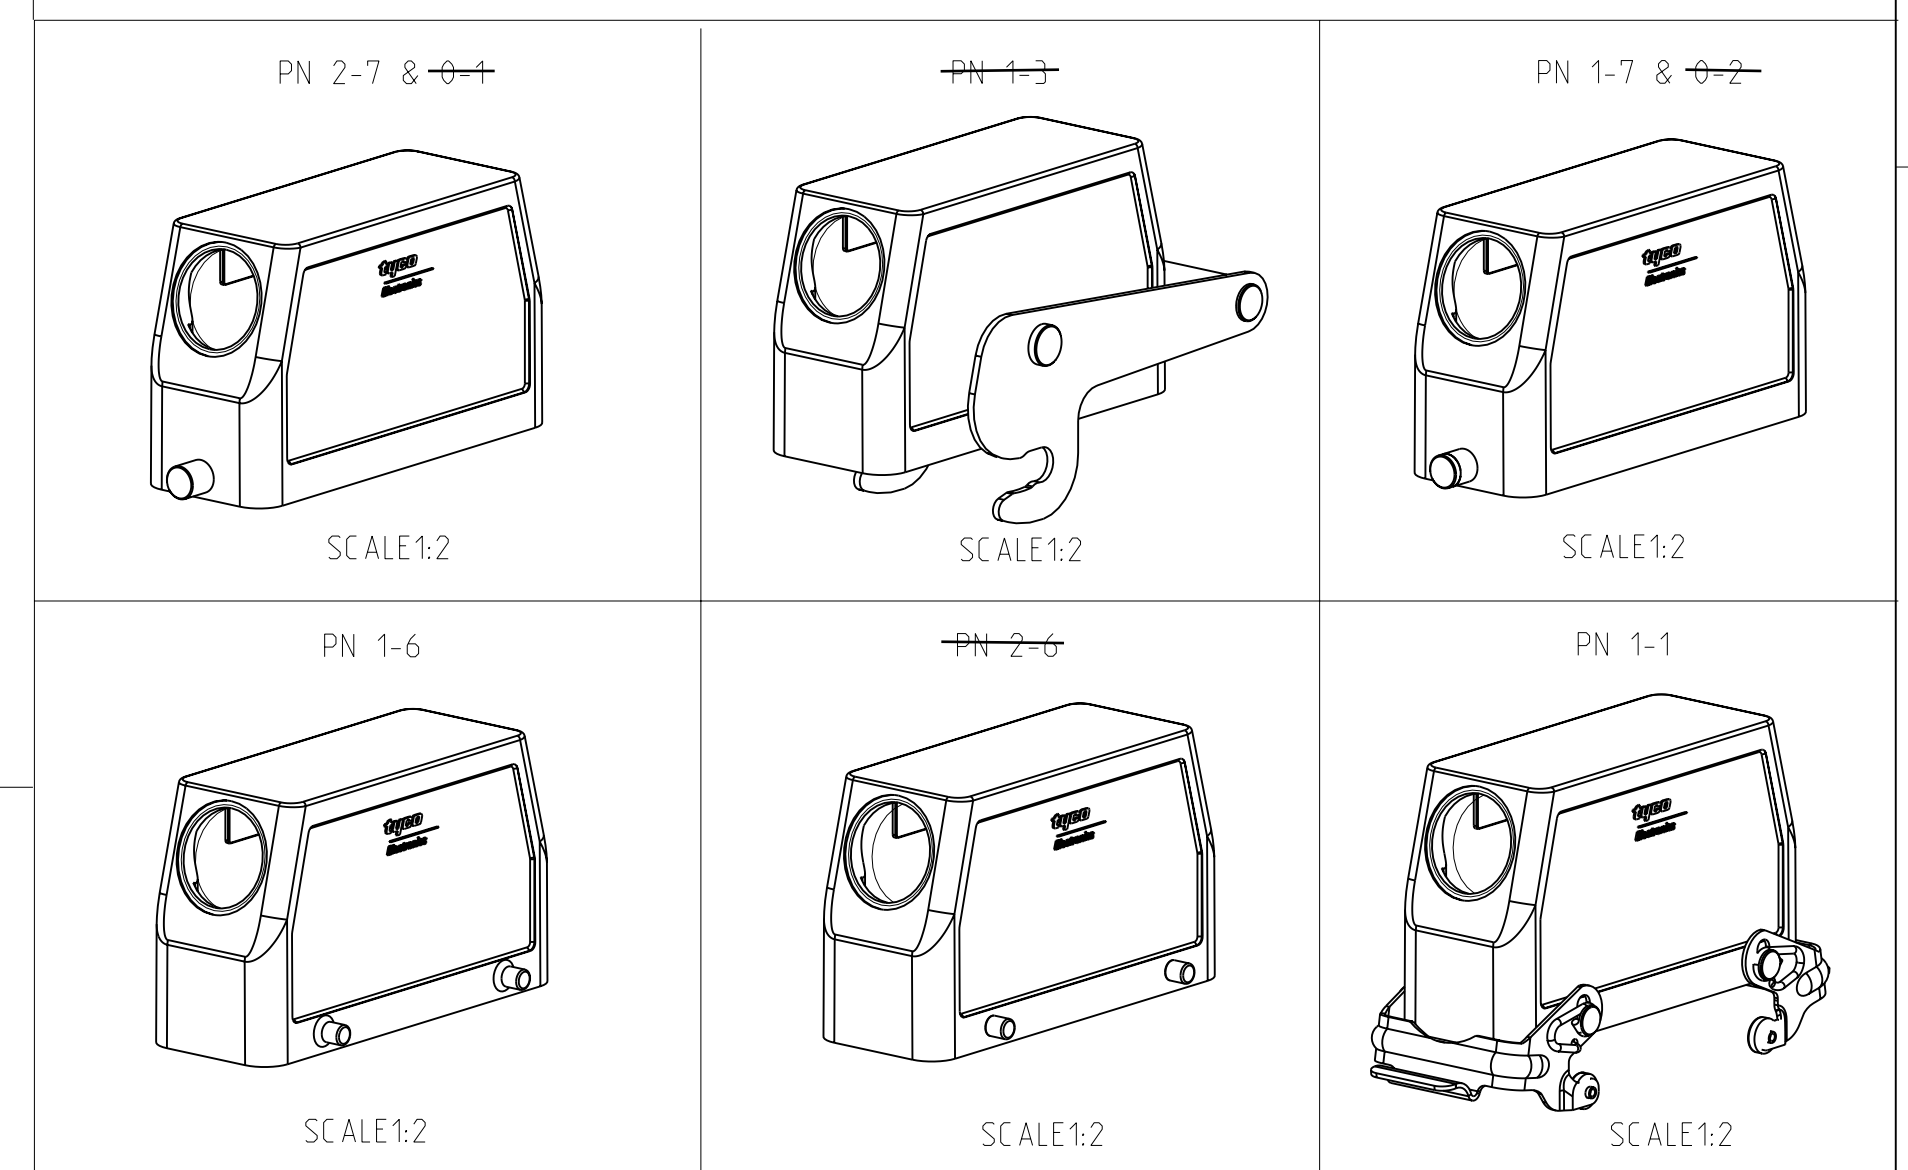

REV. NO.		REVISIONS				
LOC	DIST	REV	DATE	BY	CHK	
A1	-	A3	Released as per ECR-07-019955	22.08.07	SK	TS
		A4	REVISED PER ECR-16-016768	24JAN2018	SRG	MKO
		A5	ECR-17-013084	29MAR18	SG	MKO

- NOTES.
- 1 Material:Housing:Aluminium Diecasting Alloy
 - 2 Surface:Varnish grey
-Aluminium oxide-
Varnish black
 - 3 Varnish on the inside not necessary
 - 4 Packaging
Quantity 5 Pieces in a box
- 5 OBSOLETE**

QTY	DESCRIPTION	MATERIAL	SURFACE	COLOR	ITEM NO	REMARKS
1	Hood HB	Aluminium	-	Grey	9	Neutral
1	Hood HB-K	Aluminium	Aluminium oxide	Aluminium-colored	8	Special lacquer finish
1	ZB-Central clip	Steel	Zinc plated	Blue	7	
2	LB-Clip bolt	Stainless steel	Blank	-	6	
2	LB-Clip bolt	Steel	Zinc plated	Blue	5	
2	VS-Side clip	Steel	Zinc plated	Blue	4	
1	VS-Clip bolt	Stainless steel	Blank	-	3	
1	HB-K Hood	Aluminium	Aluminium oxide	Black	2	
1	HB Hood	Aluminium	-	Grey	1	

ORDERING TEXT:
 HB.24.STS.1.21.G
 HB-K.24.STS.1.21.G
 HB.24.STS-VS.1.21.G
 HB.24.STS-GR.1.21.G
 HB-K.24.STS-GR.1.21.G
 HB-Z.24.STS-ZB.1.21.G
 HB-K.24.STS-ZB.1.21.G
 HB.24.STS-GR.1.21.G

TE Connectivity

Product Name: Hood HB.24.STS.1.21.G

Customer Drawing: A100779 C=1102316

Scale: 1:1, Sheet 1 of 1, Rev A5

X-ON Electronics

Largest Supplier of Electrical and Electronic Components

Click to view similar products for [Heavy Duty Power Connectors](#) category: