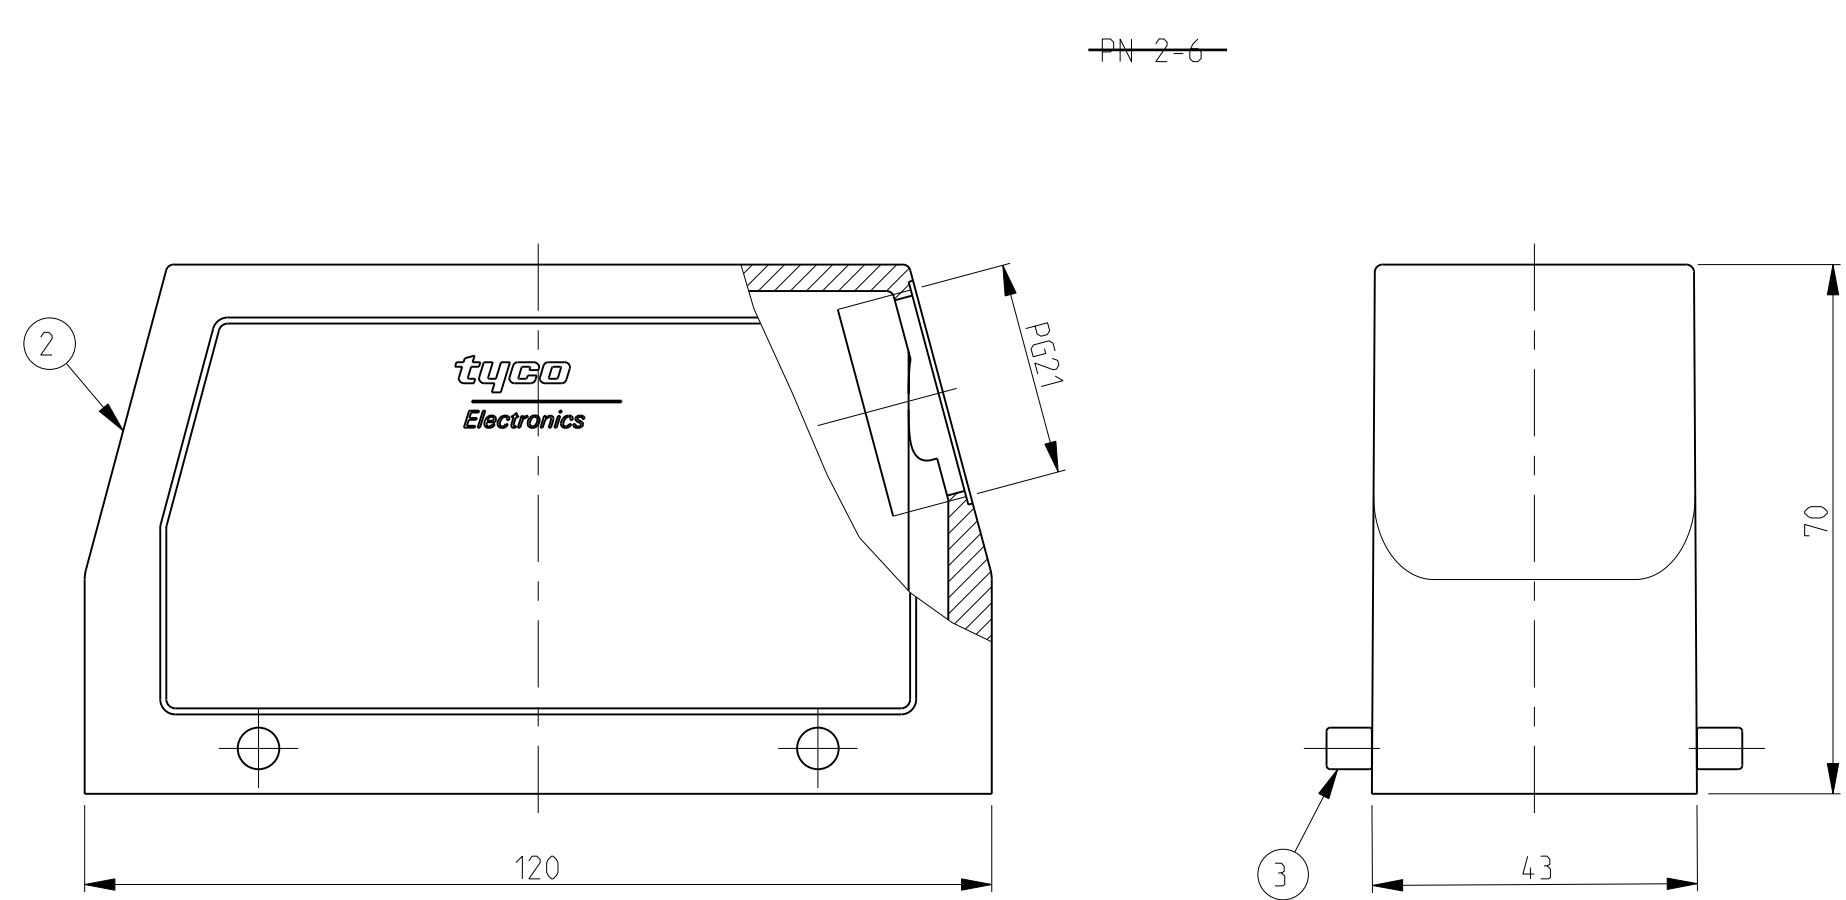

REV. NO.		REVISIONS				
LOC	DIST	REV	DATE	BY	CHK	
A1	-	A3	Released as per ECR-07-019955	22.08.07	SK	TS
		A4	REVISED PER ECR-16-016768	24JAN2018	SRG	MKO
		A5	ECR-17-013084	29MAR18	SG	MKO