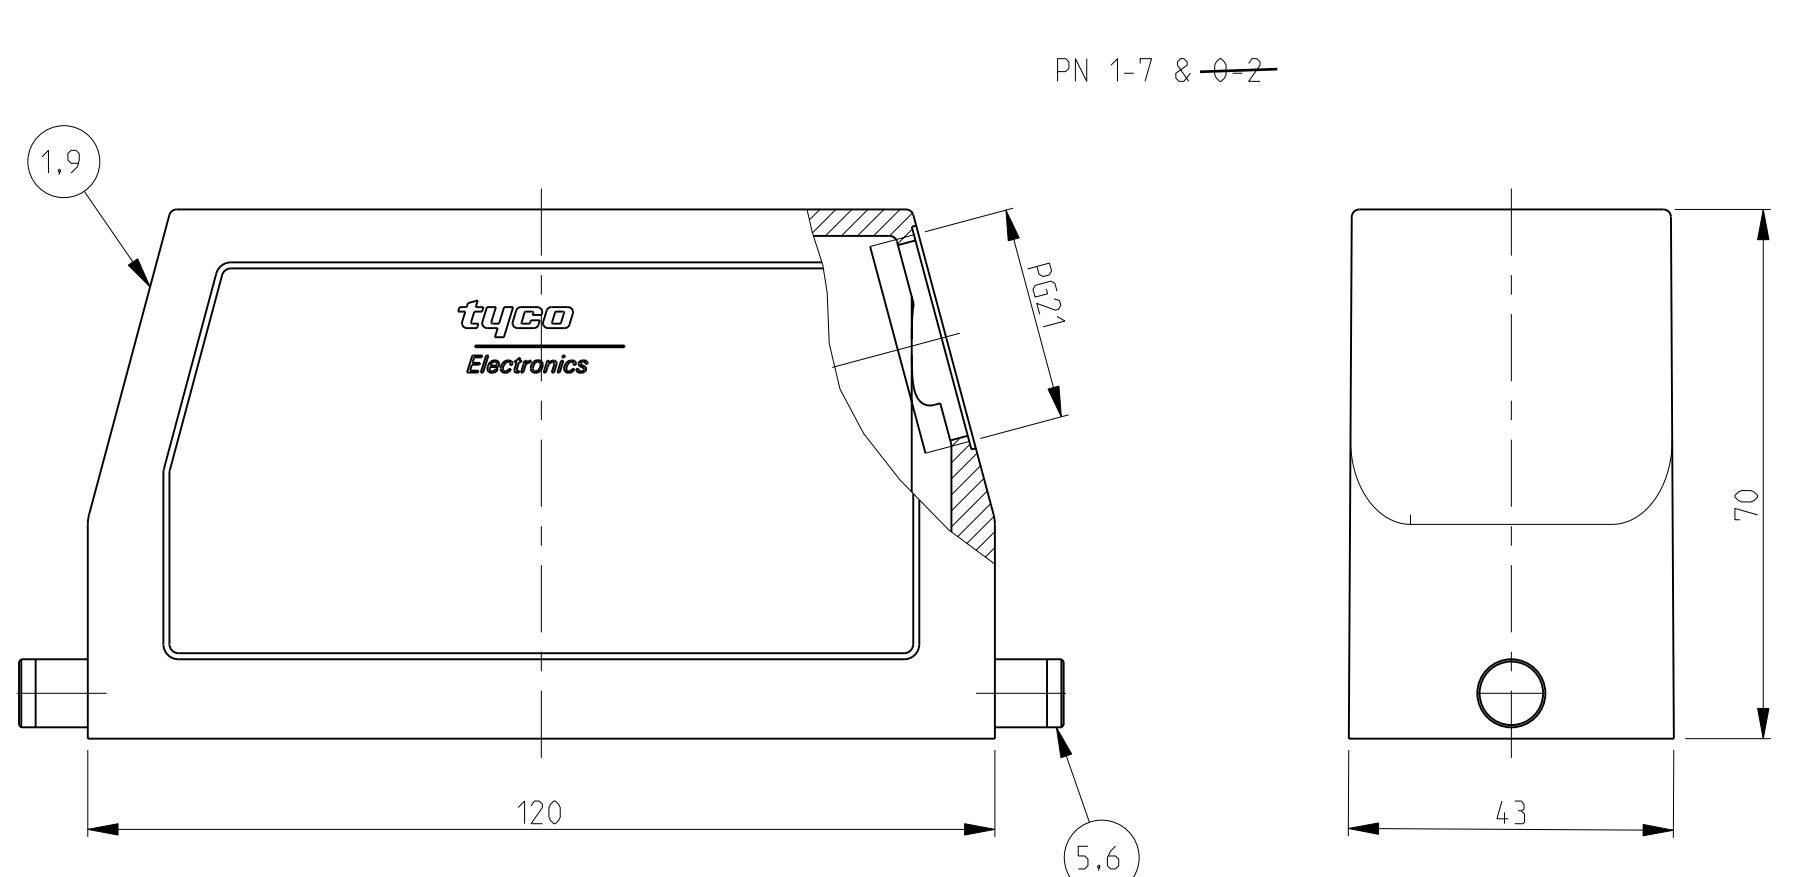

REV. NO.		REVISIONS				
LOC	DIST	REV	DATE	BY	CHK	
A1	-	A3	Released as per ECR-07-019955	22.08.07	SK	TS
		A4	REVISED PER ECR-16-016768	24JAN2018	SRG	MKO
		A5	ECR-17-013084	29MAR18	SG	MKO

- NOTES.
- 1 Material:Housing:Aluminium Diecasting Alloy
 - 2 Surface:Varnish grey
-Aluminium oxide-
Varnish black
 - 3 Varnish on the inside not necessary
 - 4 Packaging
Quantity 5 Pieces in a box
- 5 OBSOLETE**

ORDERING TEXT:
 HB.24.STS.1.21.G
 HB-K.24.STS.1.21.G
 HB.24.STS-VS.1.21.G
 HB.24.STS-GR.1.21.G
 HB-K.24.STS-GR.1.21.G
 HB-Z.24.STS-ZB.1.21.G
 HB-K.24.STS-ZB.1.21.G
 HB.24.STS-GR.1.21.G

TE Connectivity

Product Name: Hood HB.24.STS.1.21.G

Customer Drawing: A100779 C=1102316

Scale: 1:1, Sheet 1 of 1, Rev A5

X-ON Electronics

Largest Supplier of Electrical and Electronic Components

Click to view similar products for [Heavy Duty Power Connectors](#) category: