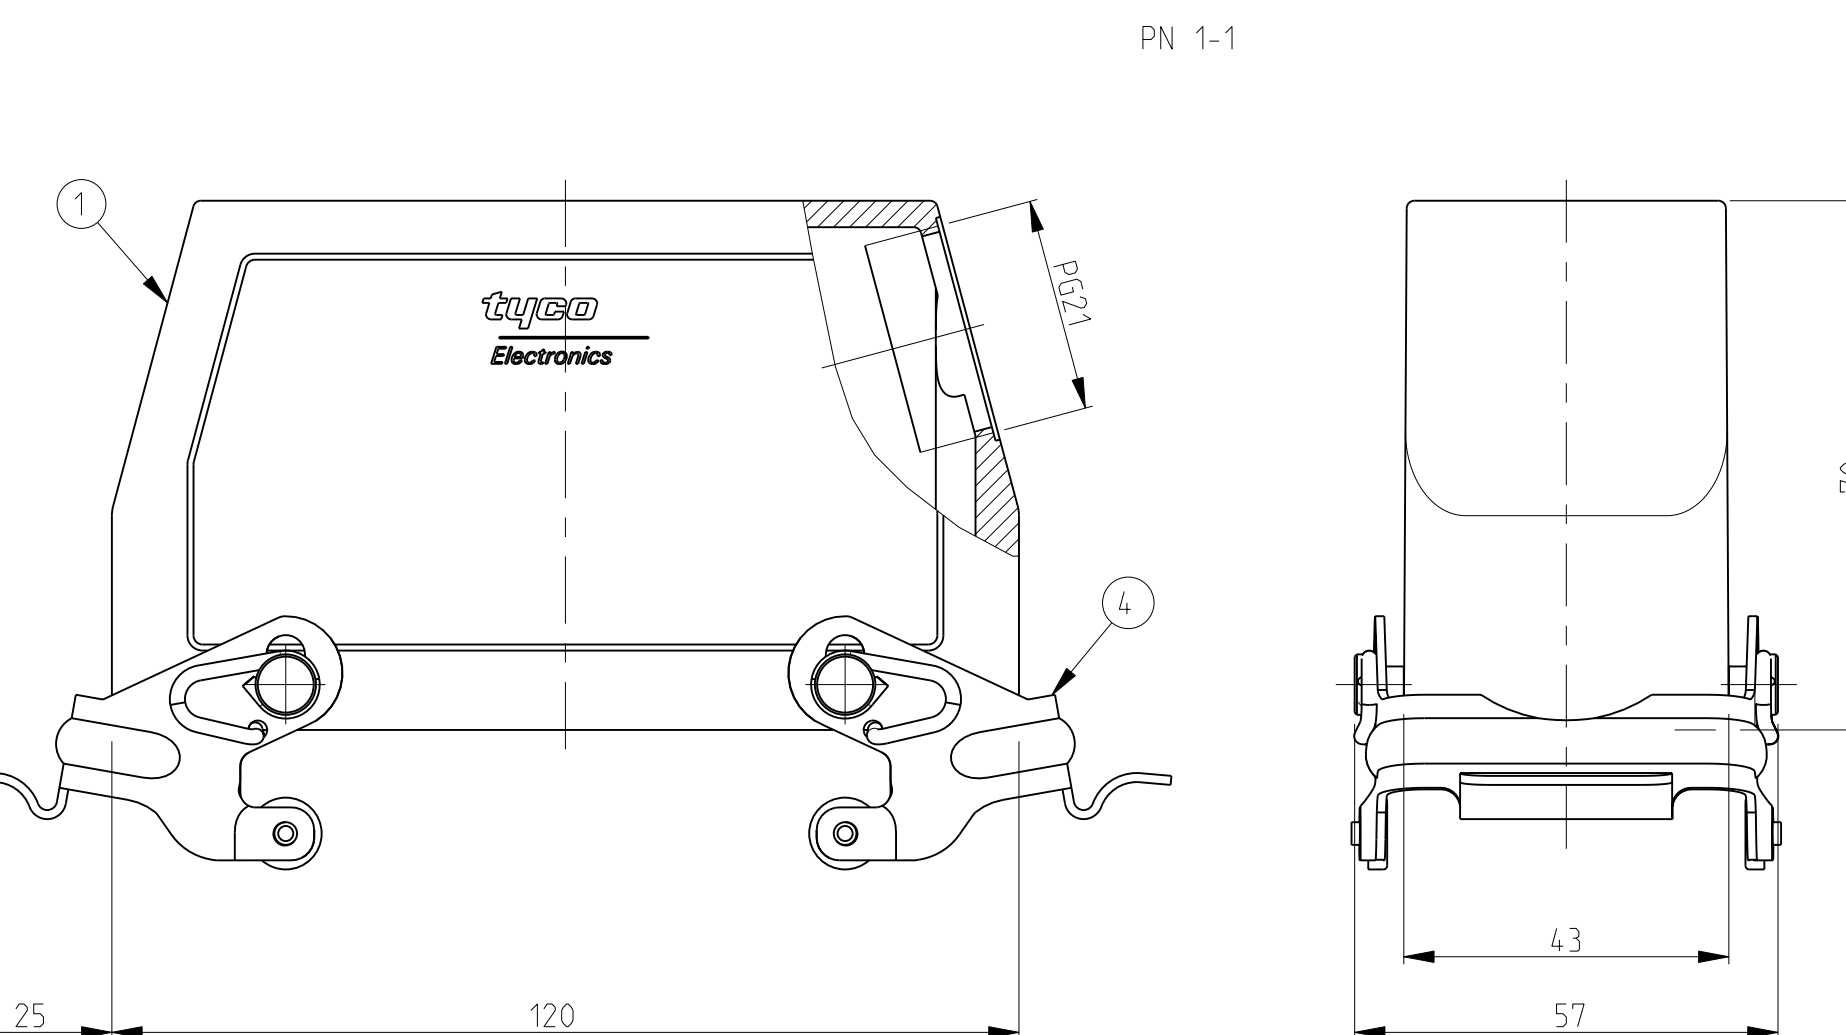

REV. NO.		REVISIONS				
LOC	DIST	REV	DATE	BY	CHK	
A1	-	A3	Released as per ECR-07-019955	22.08.07	SK	TS
		A4	REVISED PER ECR-16-016768	24JAN2018	SRG	MKO
		A5	ECR-17-013084	29MAR18	SG	MKO

- NOTES.
- 1 Material:Housing:Aluminium Diecasting Alloy
 - 2 Surface:Varnish grey
-Aluminium oxide-
Varnish black
 - 3 Varnish on the inside not necessary
 - 4 Packaging
Quantity 5 Pieces in a box
- 5 OBSOLETE**

ORDERING TEXT:
 HB.24.STS.1.21.G
 HB-K.24.STS.1.21.G
 HB.24.STS-VS.1.21.G
 HB.24.STS-GR.1.21.G
 HB-K.24.STS-GR.1.21.G
 HB-Z.24.STS-ZB.1.21.G
 HB-K.24.STS-ZB.1.21.G
 HB.24.STS-GR.1.21.G

TE Connectivity

Product Name: Hood HB.24.STS.1.21.G

Customer Drawing: A100779 C=1102316

Scale: 1:1, Sheet 1 of 1, Rev A5

X-ON Electronics

Largest Supplier of Electrical and Electronic Components

Click to view similar products for [Heavy Duty Power Connectors](#) category: