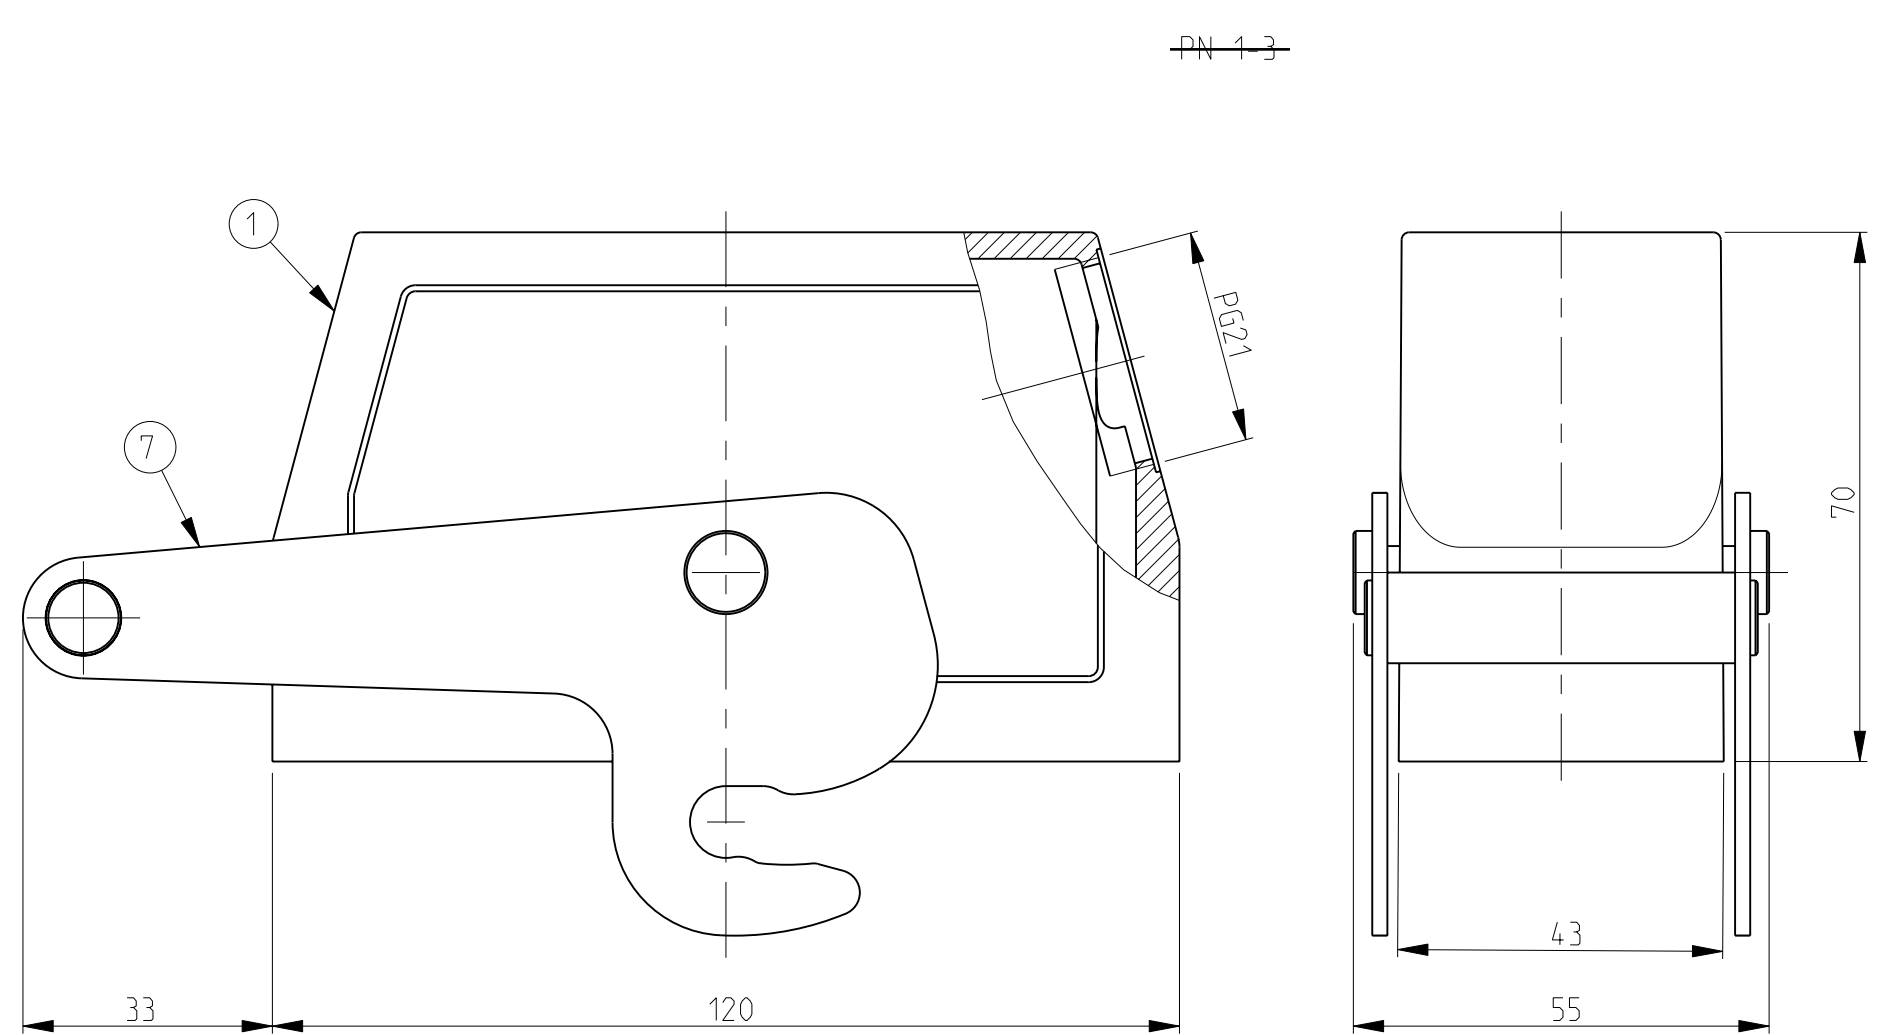

REV. NO.		REVISIONS				
LOC	DIST	REV	DATE	BY	CHK	
A1	-	A3	Released as per ECR-07-019955	22.08.07	SK	TS
		A4	REVISED PER ECR-16-016768	24JAN2018	SRG	MKO
		A5	ECR-17-013084	29MAR18	SG	MKO

- NOTES.
- 1 Material:Housing:Aluminium Diecasting Alloy
 - 2 Surface:Varnish grey
-Aluminium oxide-
Varnish black
 - 3 Varnish on the inside not necessary
 - 4 Packaging
Quantity 5 Pieces in a box
- 5 OBSOLETE**

ORDERING TEXT:
 HB.24.STS.1.21.G
 HB-K.24.STS.1.21.G
 HB.24.STS-VS.1.21.G
 HB.24.STS-GR.1.21.G
 HB-K.24.STS-GR.1.21.G
 HB-Z.24.STS-ZB.1.21.G
 HB-K.24.STS-ZB.1.21.G
 HB.24.STS-GR.1.21.G

TE Connectivity

Product Name: Hood HB.24.STS.1.21.G

Customer Drawing: A100779 C=1102316

Scale: 1:1, Sheet 1 of 1, Rev A5

X-ON Electronics

Largest Supplier of Electrical and Electronic Components

Click to view similar products for [Heavy Duty Power Connectors](#) category: