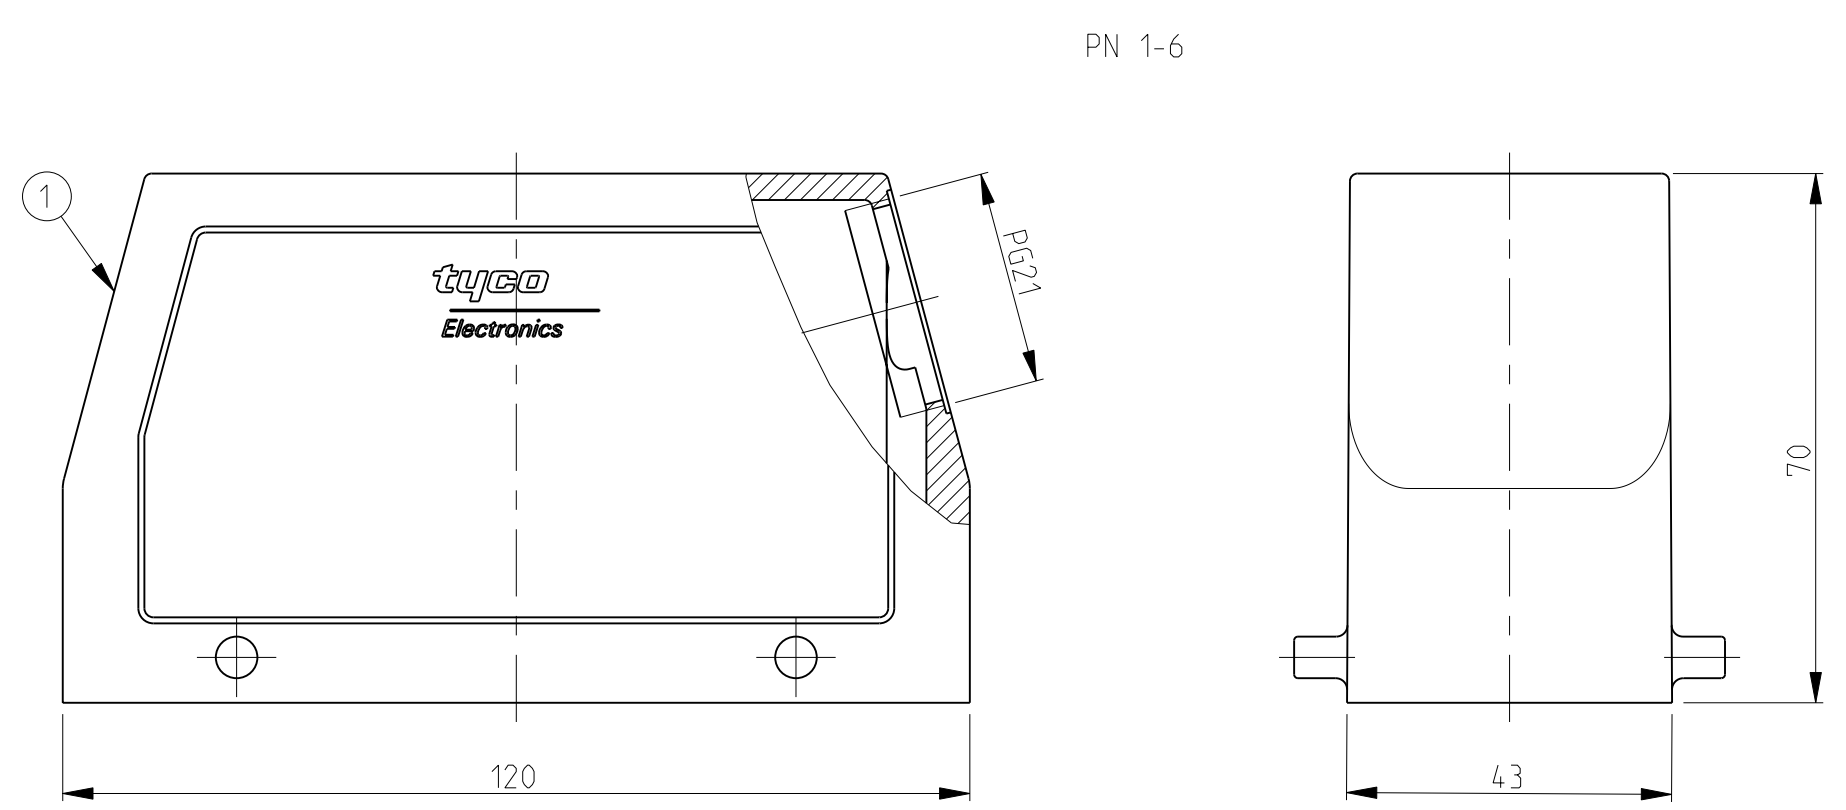

REVISONS		DATE	DWN	APVD
A3	Released as per ECR-07-019955	22.08.07	SK	TS
A4	REVISED PER ECR-16-016768	24JAN2018	SRG	MKO
A5	ECR-17-013084	29MAR18	SG	MKO

- NOTES.
- 1 Material:Housing:Aluminium Diecasting Alloy
 - 2 Surface:Varnish grey
-Aluminium oxide-
Varnish black
 - 3 Varnish on the inside not necessary
 - 4 Packaging
Quantity 5 Pieces in a box
- 5 OBSOLETE**