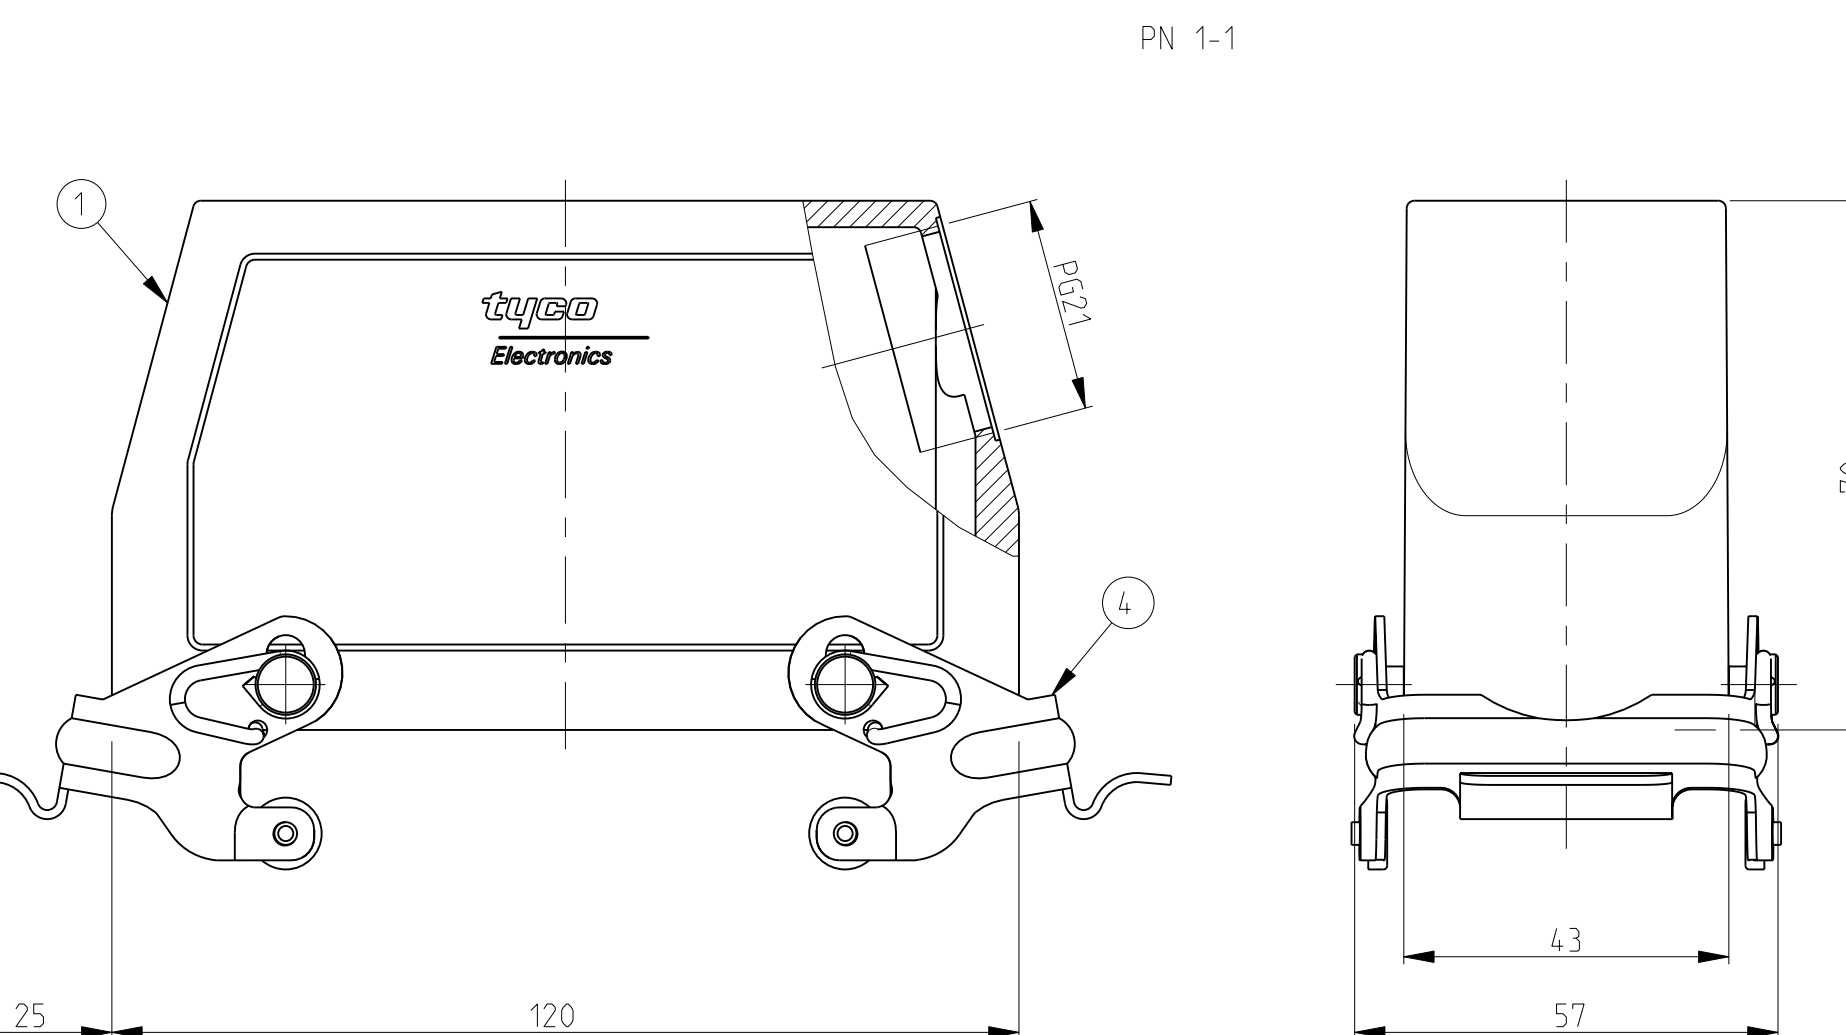

REVISONS		DATE	DWN	APVD
A3	Released as per ECR-07-019955	22.08.07	SK	TS
A4	REVISED PER ECR-16-016768	24JAN2018	SRG	MKO
A5	ECR-17-013084	29MAR18	SG	MKO

- NOTES.
- 1 Material:Housing:Aluminium Diecasting Alloy
 - 2 Surface:Varnish grey
-Aluminium oxide-
Varnish black
 - 3 Varnish on the inside not necessary
 - 4 Packaging
Quantity 5 Pieces in a box
- 5 OBSOLETE**