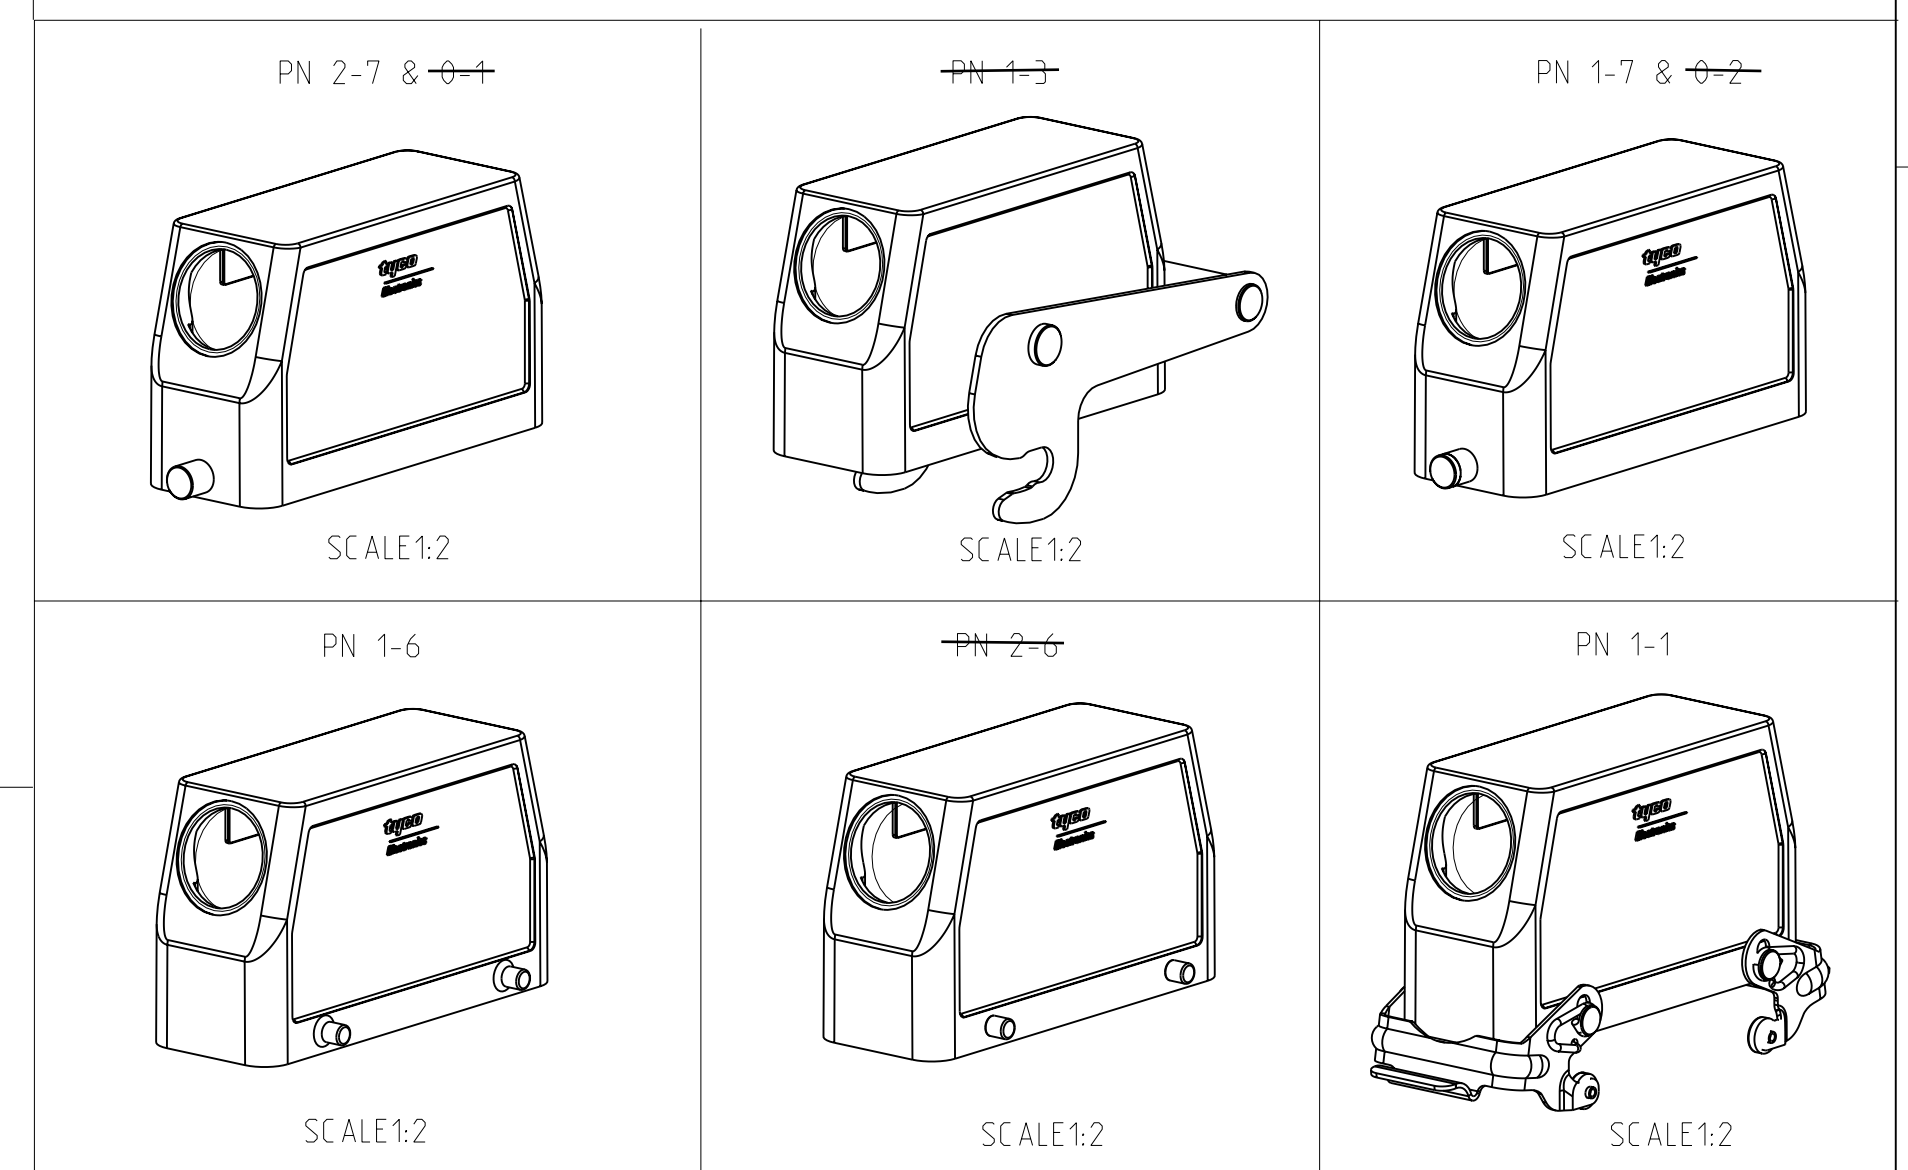

REVISONS		DATE	DWN	APVD
A3	Released as per ECR-07-019955	22.08.07	SK	TS
A4	REVISED PER ECR-16-016768	24JAN2018	SRG	MKO
A5	ECR-17-013084	29MAR18	SG	MKO

- NOTES.
- 1 Material:Housing:Aluminium Diecasting Alloy
 - 2 Surface:Varnish grey
-Aluminium oxide-
Varnish black
 - 3 Varnish on the inside not necessary
 - 4 Packaging
Quantity 5 Pieces in a box
- 5 OBSOLETE**

QTY	DESCRIPTION	MATERIAL	SURFACE	COLOR	ITEM NO	REMARKS
1	Hood HB	Aluminium	-	Grey	9	Neutral
1	Hood HB-K	Aluminium	Aluminium oxide	Aluminium-colored	8	Special lacquer finish
1	ZB-Central clip	Steel	Zinc plated	Blue	7	
2	LB-Clip bolt	Stainless steel	Blank	-	6	
2	LB-Clip bolt	Steel	Zinc plated	Blue	5	
2	VS-Side clip	Steel	Zinc plated	Blue	4	
4	VS-Clip bolt	Stainless steel	Blank	-	3	
1	HB-K Hood	Aluminium	Aluminium oxide	Black	2	
1	HB Hood	Aluminium	-	Grey	1	