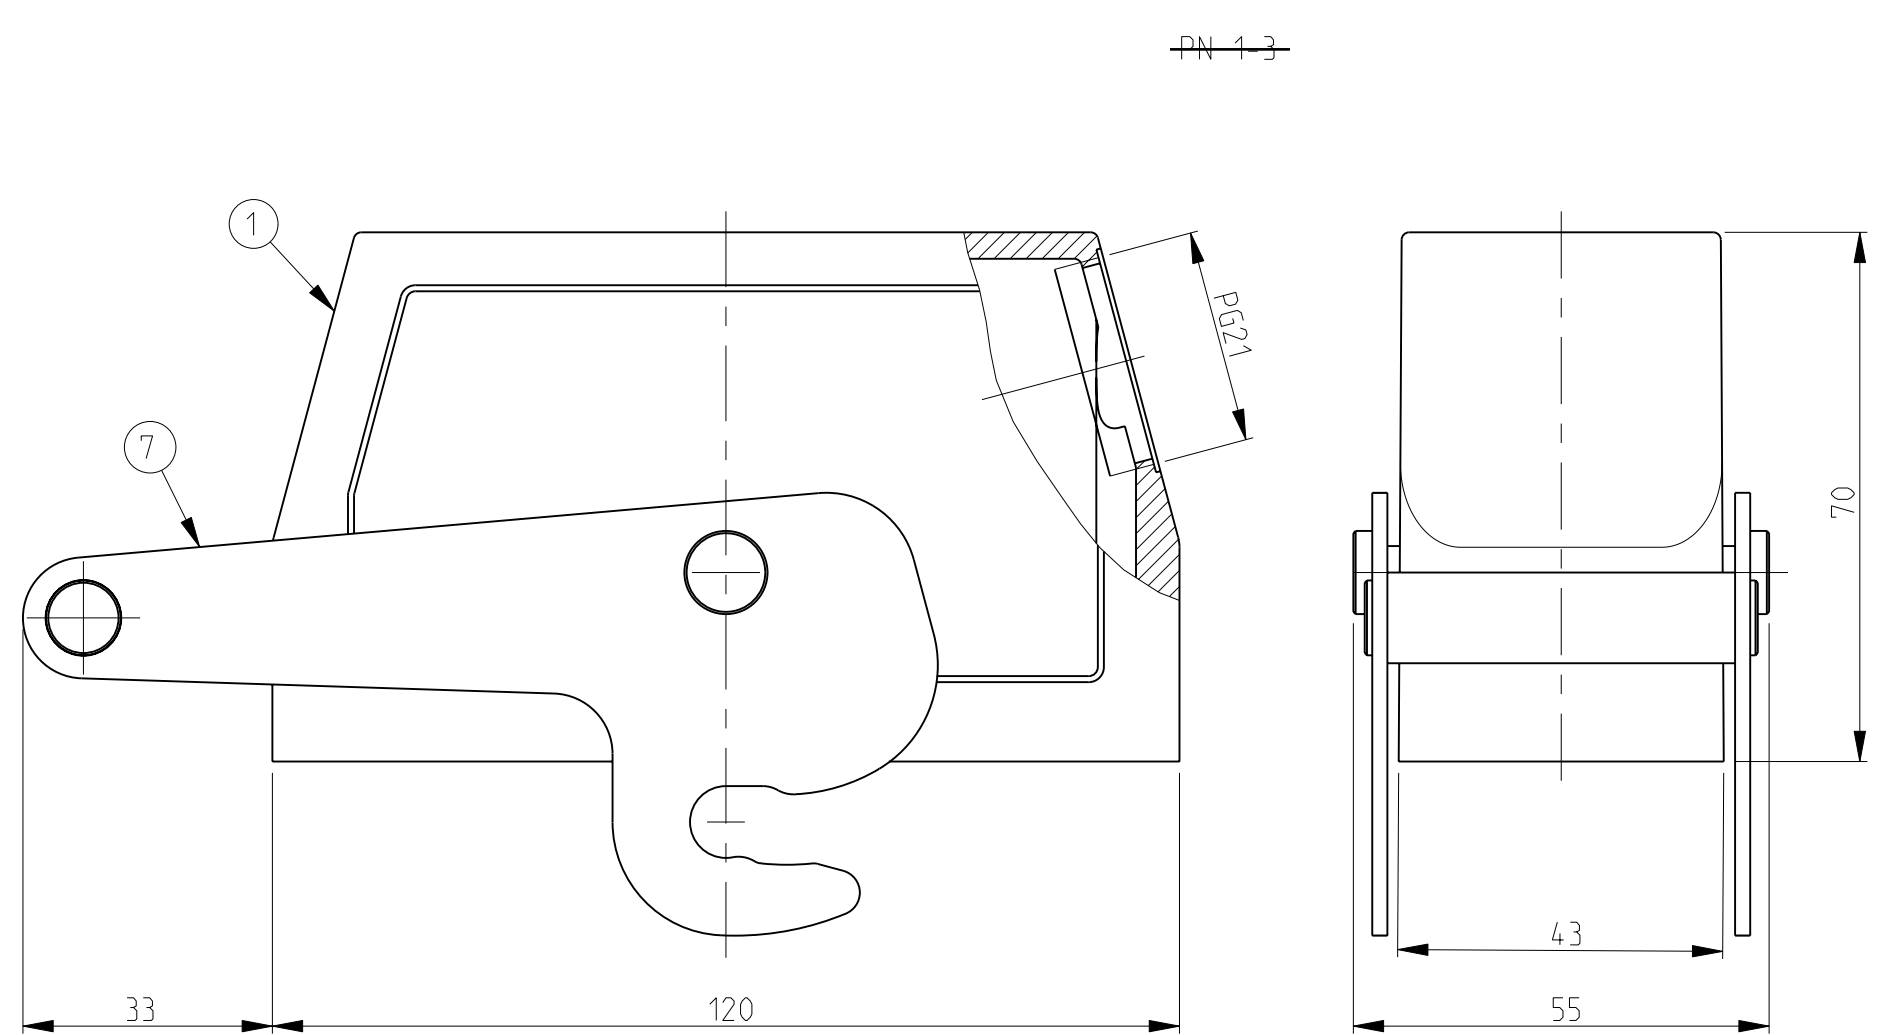

REVISONS		DATE	DWN	APVD
A3	Released as per ECR-07-019955	22.08.07	SK	TS
A4	REVISED PER ECR-16-016768	24JAN2018	SRG	MKO
A5	ECR-17-013084	29MAR18	SG	MKO

- NOTES.
- 1 Material:Housing:Aluminium Diecasting Alloy
 - 2 Surface:Varnish grey
-Aluminium oxide-
Varnish black
 - 3 Varnish on the inside not necessary
 - 4 Packaging
Quantity 5 Pieces in a box
- 5 OBSOLETE**