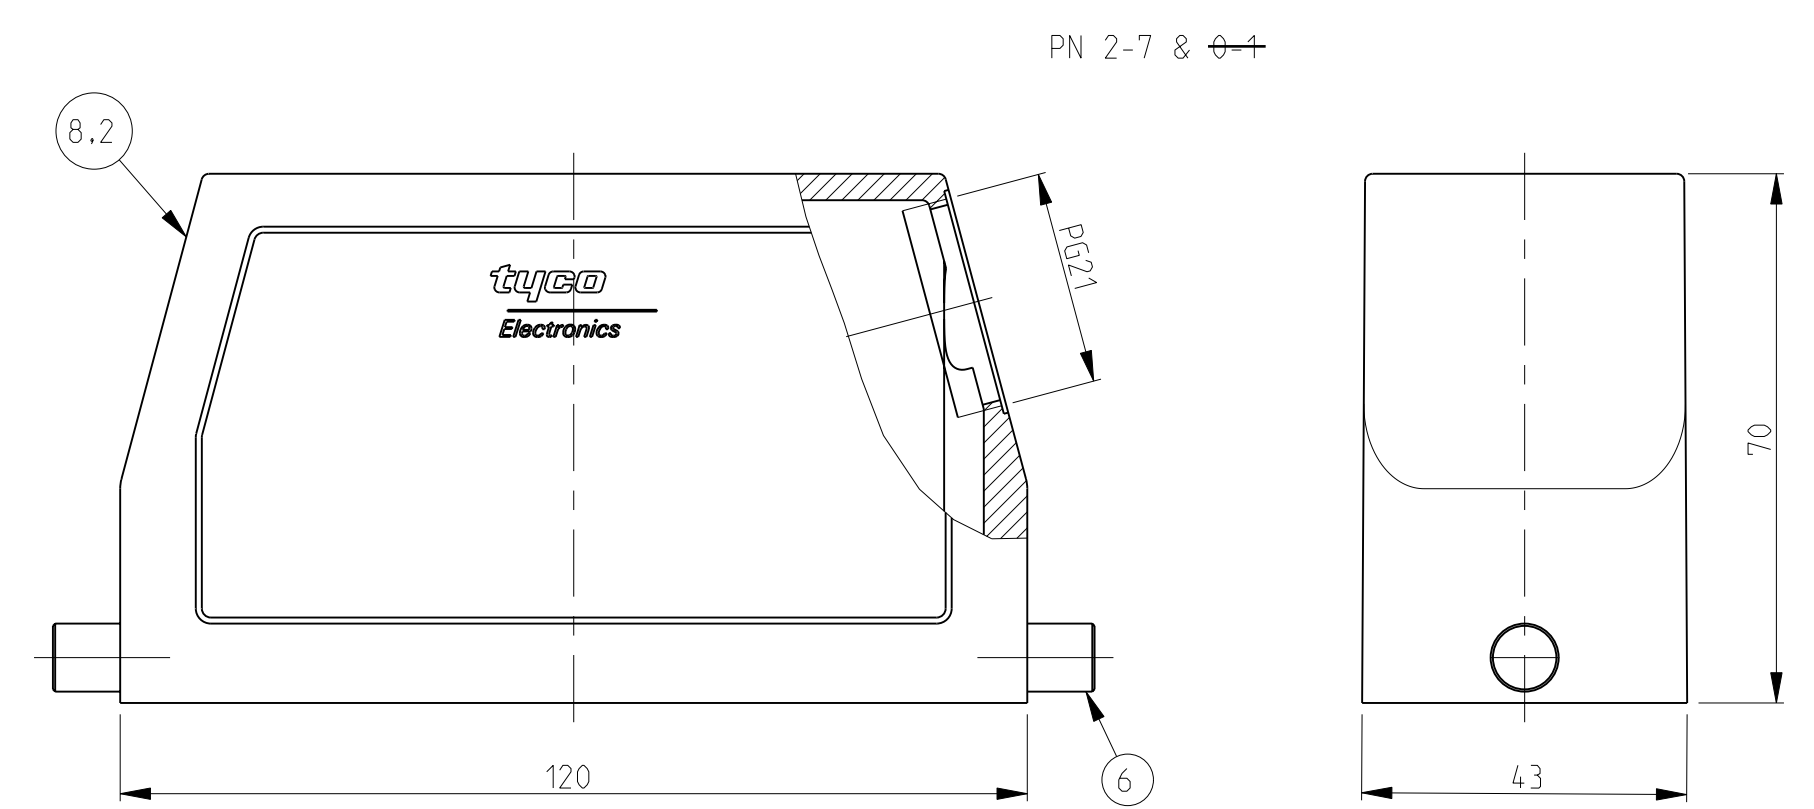

REVISONS		DATE	DWN	APVD
A3	Released as per ECR-07-019955	22.08.07	SK	TS
A4	REVISED PER ECR-16-016768	24JAN2018	SRG	MKO
A5	ECR-17-013084	29MAR18	SG	MKO

- NOTES.
- 1 Material:Housing:Aluminium Diecasting Alloy
 - 2 Surface:Varnish grey
-Aluminium oxide-
Varnish black
 - 3 Varnish on the inside not necessary
 - 4 Packaging
Quantity 5 Pieces in a box
- 5 OBSOLETE**