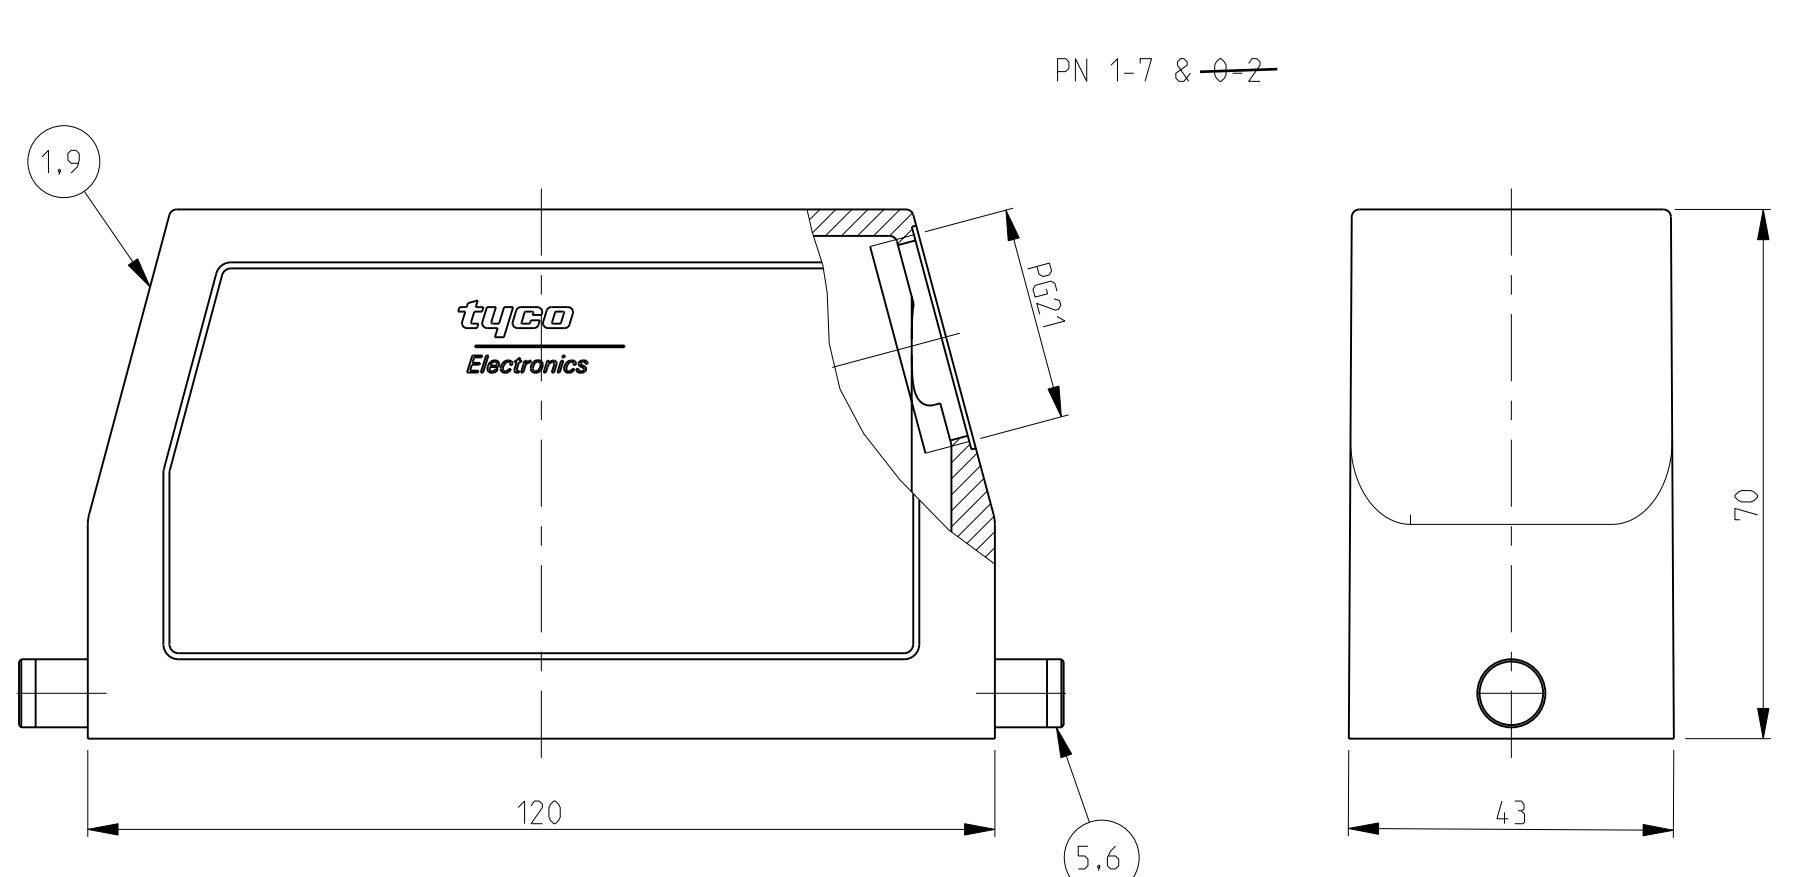

REVISONS		DATE	DWN	APVD
A3	Released as per ECR-07-019955	22.08.07	SK	TS
A4	REVISED PER ECR-16-016768	24JAN2018	SRG	MKO
A5	ECR-17-013084	29MAR18	SG	MKO

- NOTES.
- 1 Material:Housing:Aluminium Diecasting Alloy
 - 2 Surface:Varnish grey
-Aluminium oxide-
Varnish black
 - 3 Varnish on the inside not necessary
 - 4 Packaging
Quantity 5 Pieces in a box
- 5 OBSOLETE**