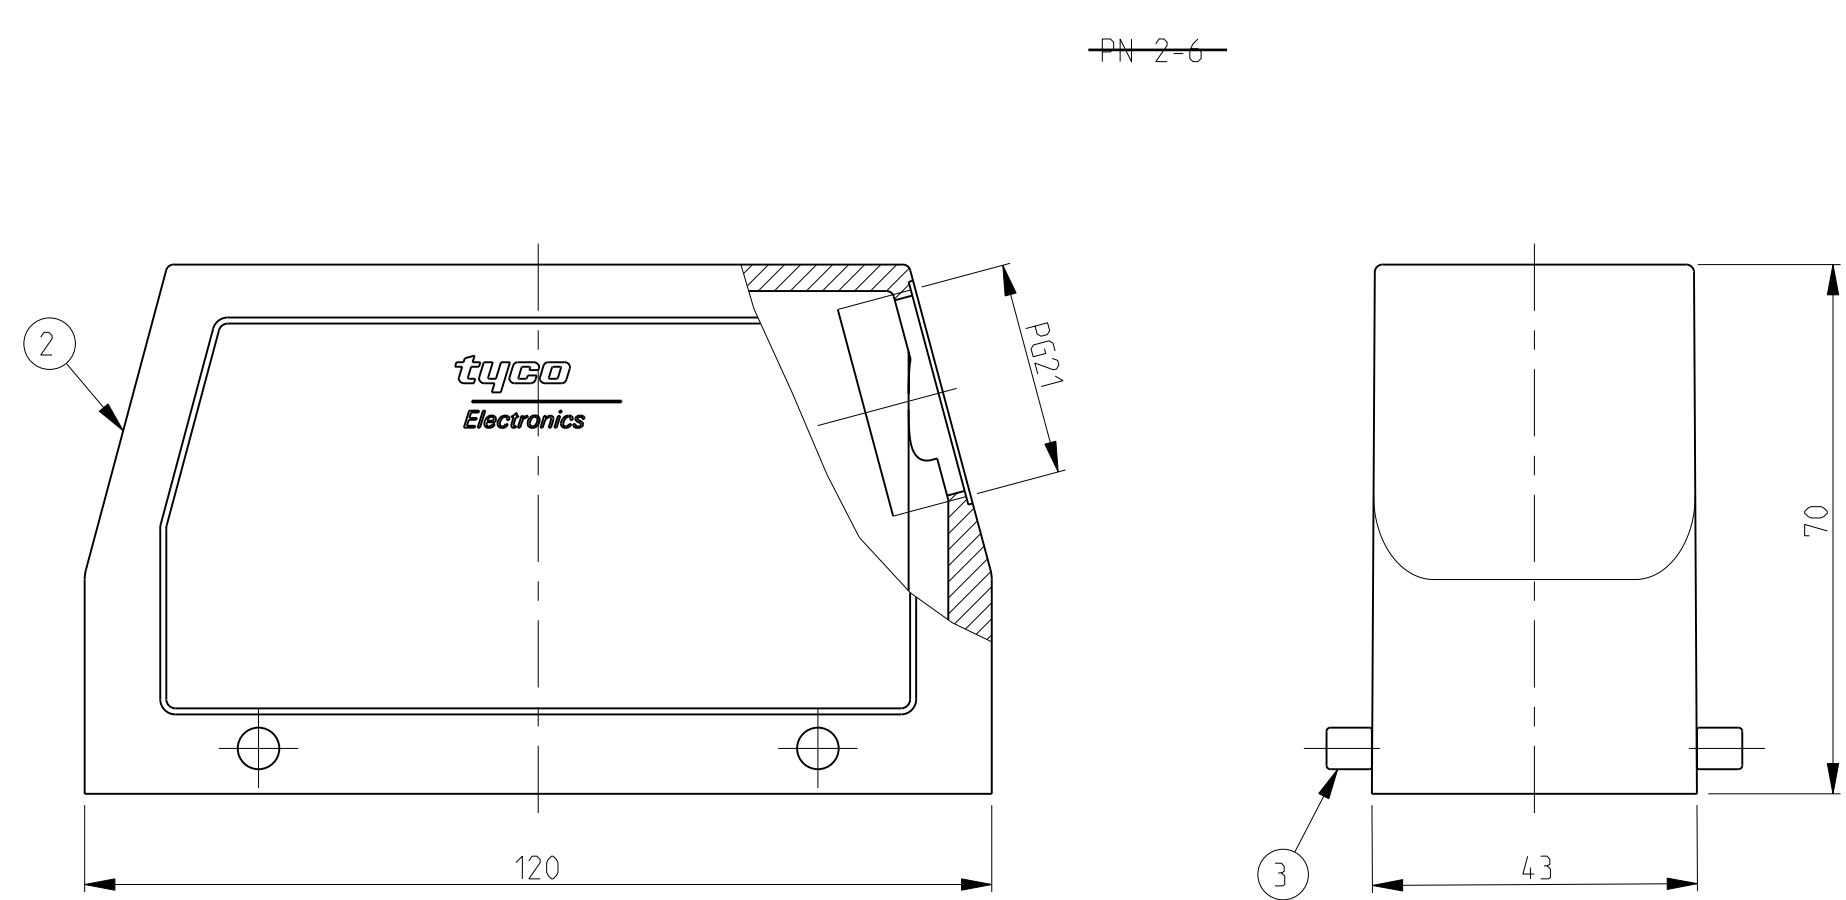

REVISONS		DATE	DWN	APVD
A3	Released as per ECR-07-019955	22.08.07	SK	TS
A4	REVISED PER ECR-16-016768	24JAN2018	SRG	MKO
A5	ECR-17-013084	29MAR18	SG	MKO

- NOTES.
- 1 Material:Housing:Aluminium Diecasting Alloy
 - 2 Surface:Varnish grey
-Aluminium oxide-
Varnish black
 - 3 Varnish on the inside not necessary
 - 4 Packaging
Quantity 5 Pieces in a box
- 5 OBSOLETE**