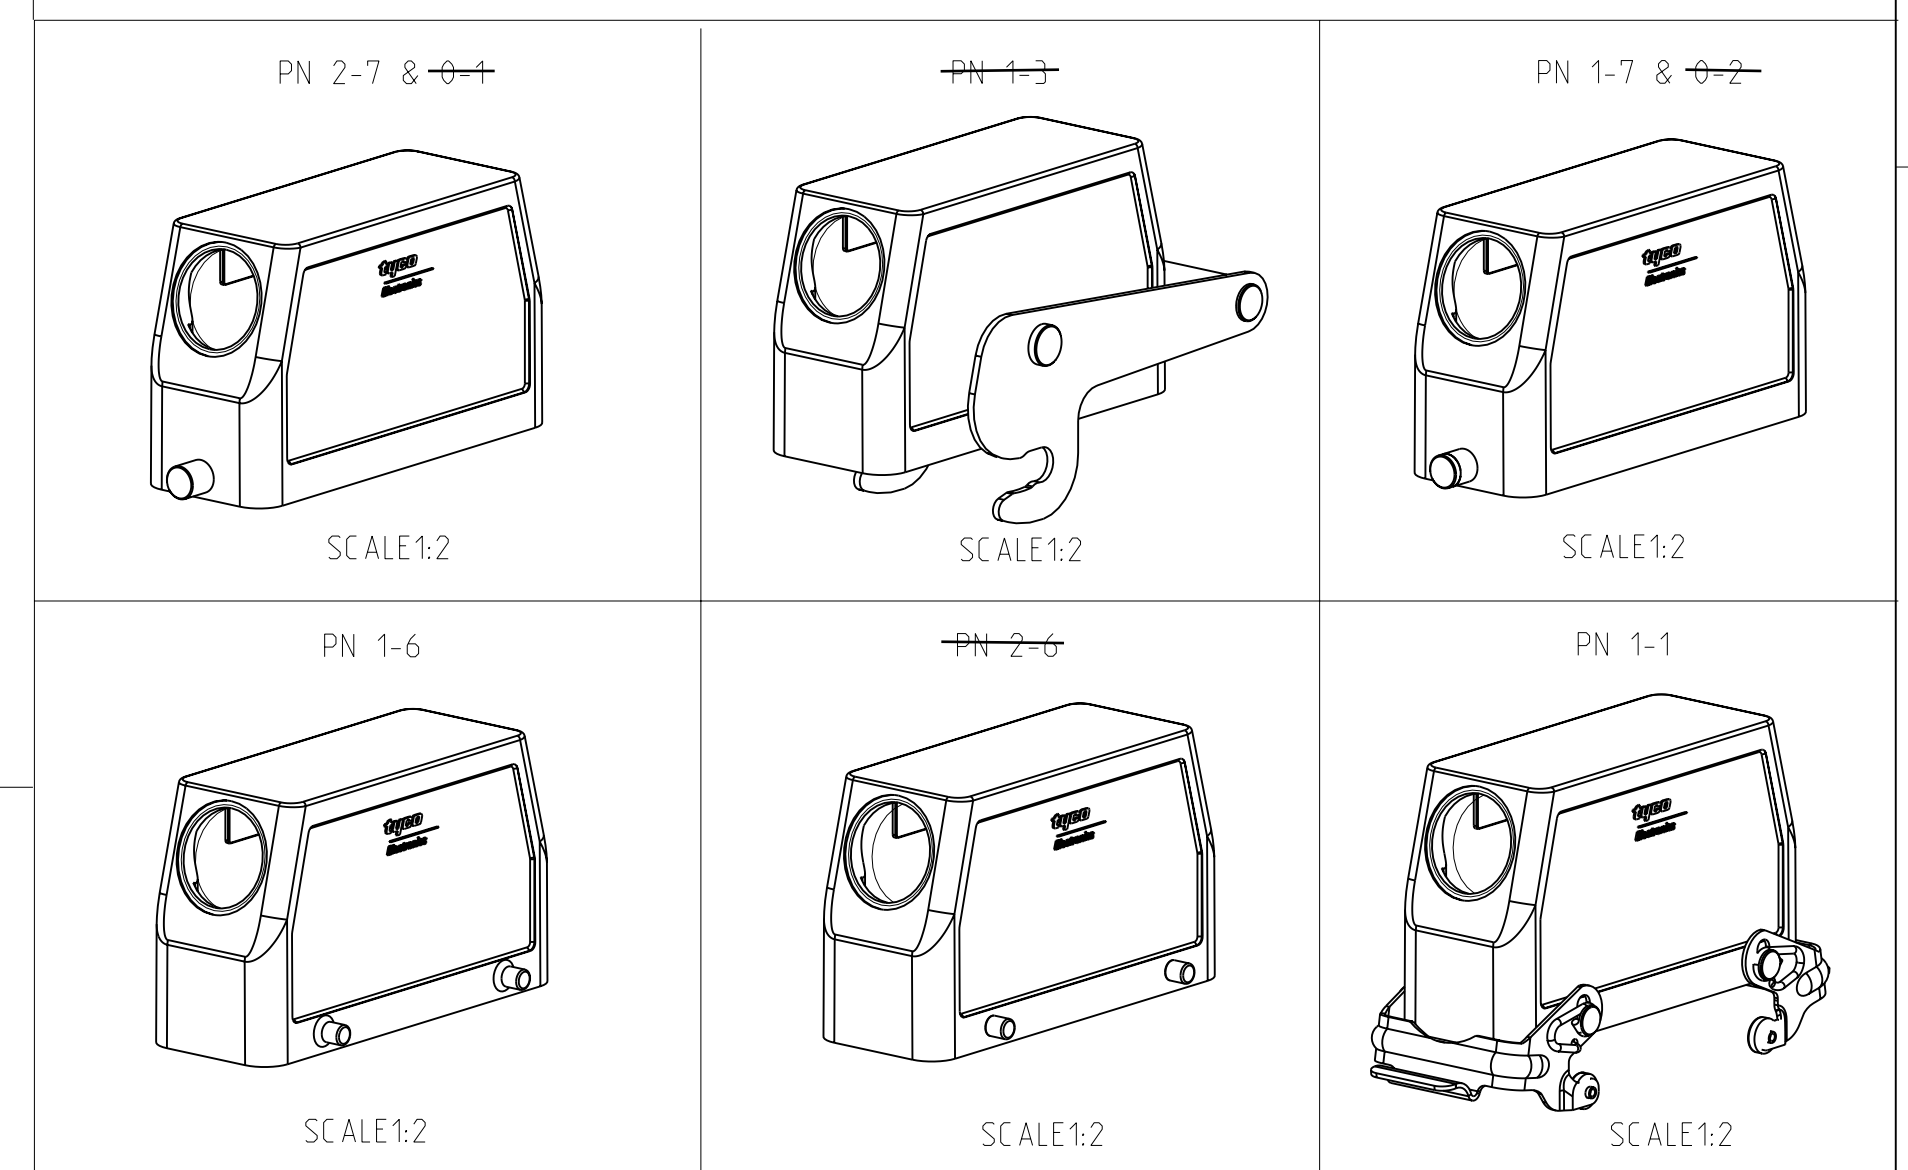

REV. NO.		REVISIONS				
LOC	DIST	REV	DATE	BY	CHK	
A1	-	A3	Released as per ECR-07-019955	22.08.07	SK	TS
		A4	REVISED PER ECR-16-016768	24JAN2018	SRG	MKO
		A5	ECR-17-013084	29MAR18	SG	MKO

- NOTES.
- 1 Material:Housing:Aluminium Diecasting Alloy
 - 2 Surface:Varnish grey
-Aluminium oxide-
Varnish black
 - 3 Varnish on the inside not necessary
 - 4 Packaging
Quantity 5 Pieces in a box
- 5 OBSOLETE**

QTY	DESCRIPTION	MATERIAL	SURFACE	COLOR	ITEM NO	REMARKS
1	Hood HB	Aluminium	-	Grey	9	Neutral
1	Hood HB-K	Aluminium	Aluminium oxide	Aluminium-colored	8	Special lacquer finish
1	ZB-Central clip	Steel	Zinc plated	Blue	7	
2	LB-Clip bolt	Stainless steel	Blank	-	6	
2	LB-Clip bolt	Steel	Zinc plated	Blue	5	
2	VS-Side clip	Steel	Zinc plated	Blue	4	
4	VS-Clip bolt	Stainless steel	Blank	-	3	
1	HB-K Hood	Aluminium	Aluminium oxide	Black	2	
1	HB Hood	Aluminium	-	Grey	1	

HB.24.STS-GR.1.21.G

STE TE Connectivity

Product Name: Hood HB.24.STS.1.21.G

Customer Draw Ing

Scale: 1:1

Sheet: 1 of 1

Rev: A5

X-ON Electronics