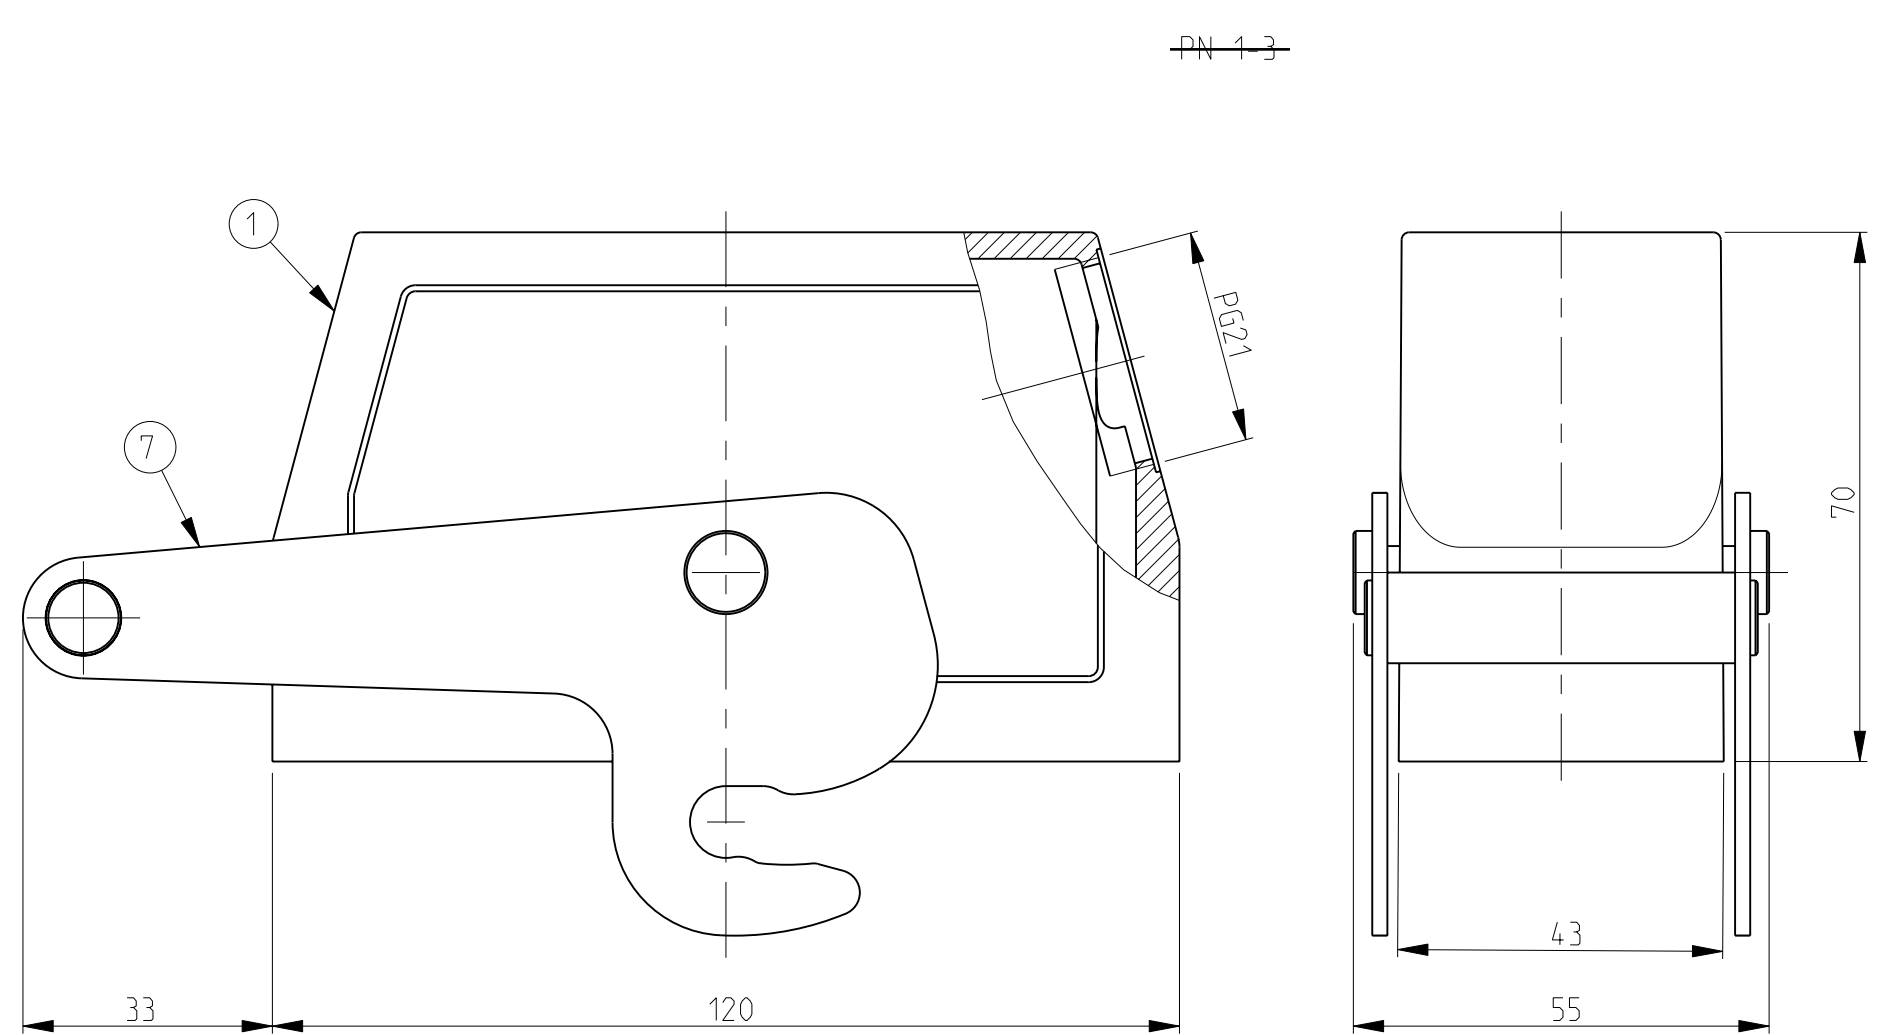

REV. NO.		REVISIONS				
LOC	DIST	REV	DATE	BY	CHK	
A1	-	A3	Released as per ECR-07-019955	22.08.07	SK	TS
		A4	REVISED PER ECR-16-016768	24JAN2018	SRG	MKO
		A5	ECR-17-013084	29MAR18	SG	MKO

- NOTES.
- 1 Material:Housing:Aluminium Diecasting Alloy
 - 2 Surface:Varnish grey
-Aluminium oxide-
Varnish black
 - 3 Varnish on the inside not necessary
 - 4 Packaging
Quantity 5 Pieces in a box
- 5 OBSOLETE**