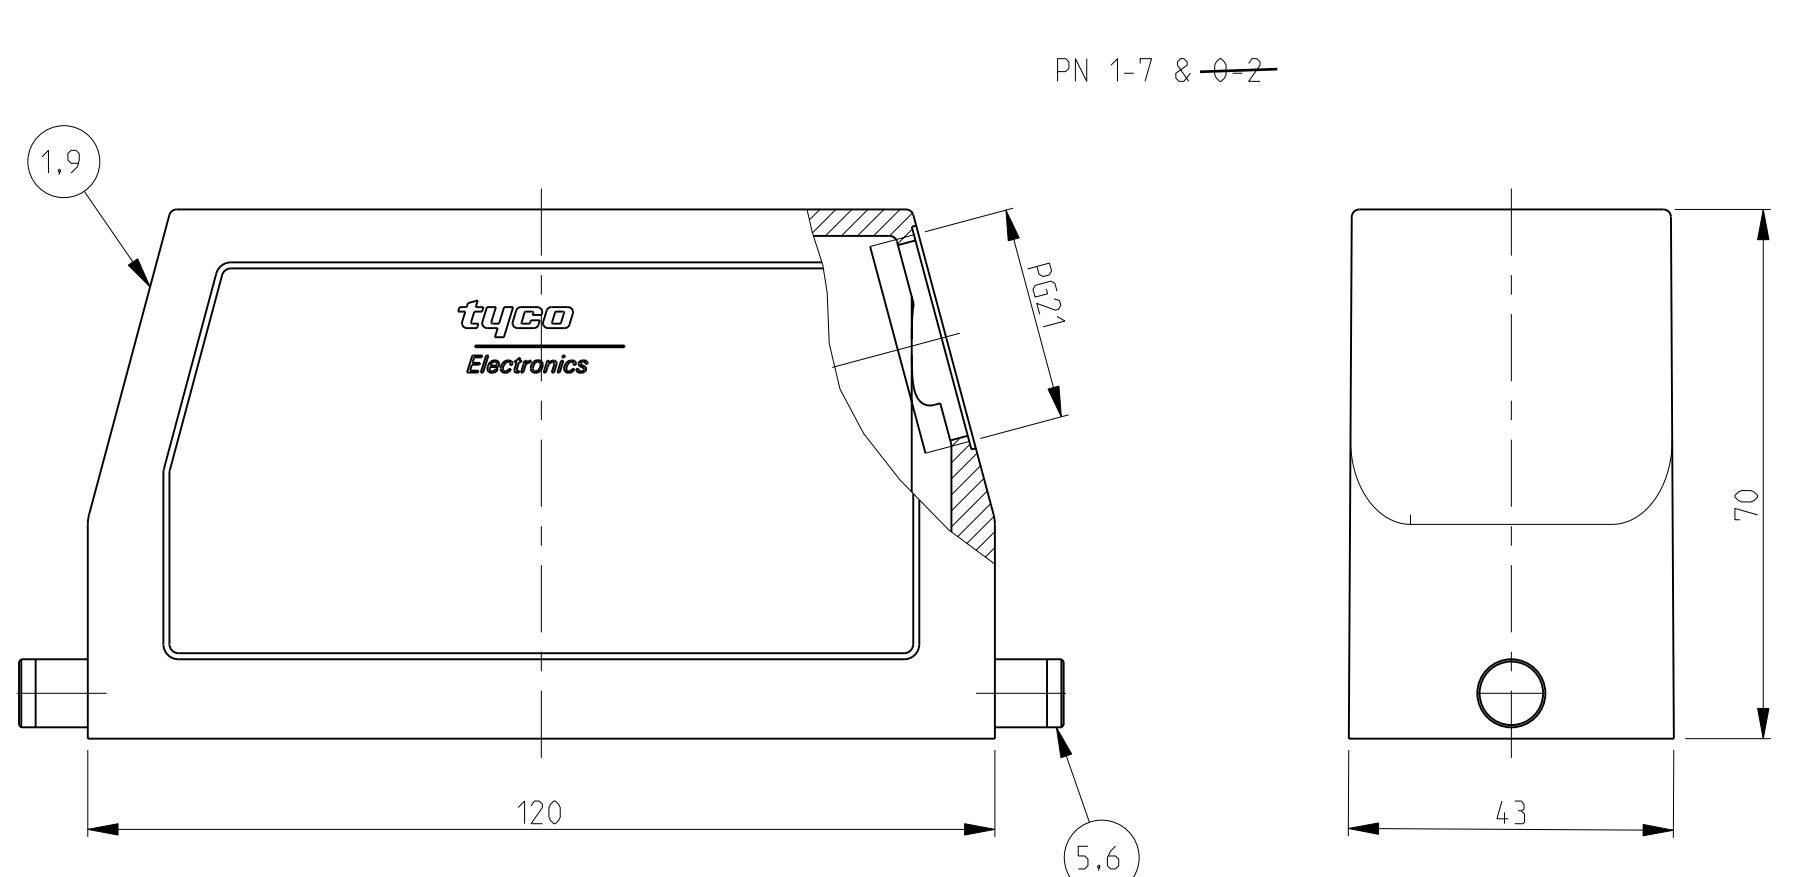

REV. NO.		REVISIONS				
LOC	DIST	REV	DATE	BY	CHK	
A1	-	A3	Released as per ECR-07-019955	22.08.07	SK	TS
		A4	REVISED PER ECR-16-016768	24JAN2018	SRG	MKO
		A5	ECR-17-013084	29MAR18	SG	MKO

- NOTES.
- 1 Material:Housing:Aluminium Diecasting Alloy
 - 2 Surface:Varnish grey
-Aluminium oxide-
Varnish black
 - 3 Varnish on the inside not necessary
 - 4 Packaging
Quantity 5 Pieces in a box
- 5 OBSOLETE**