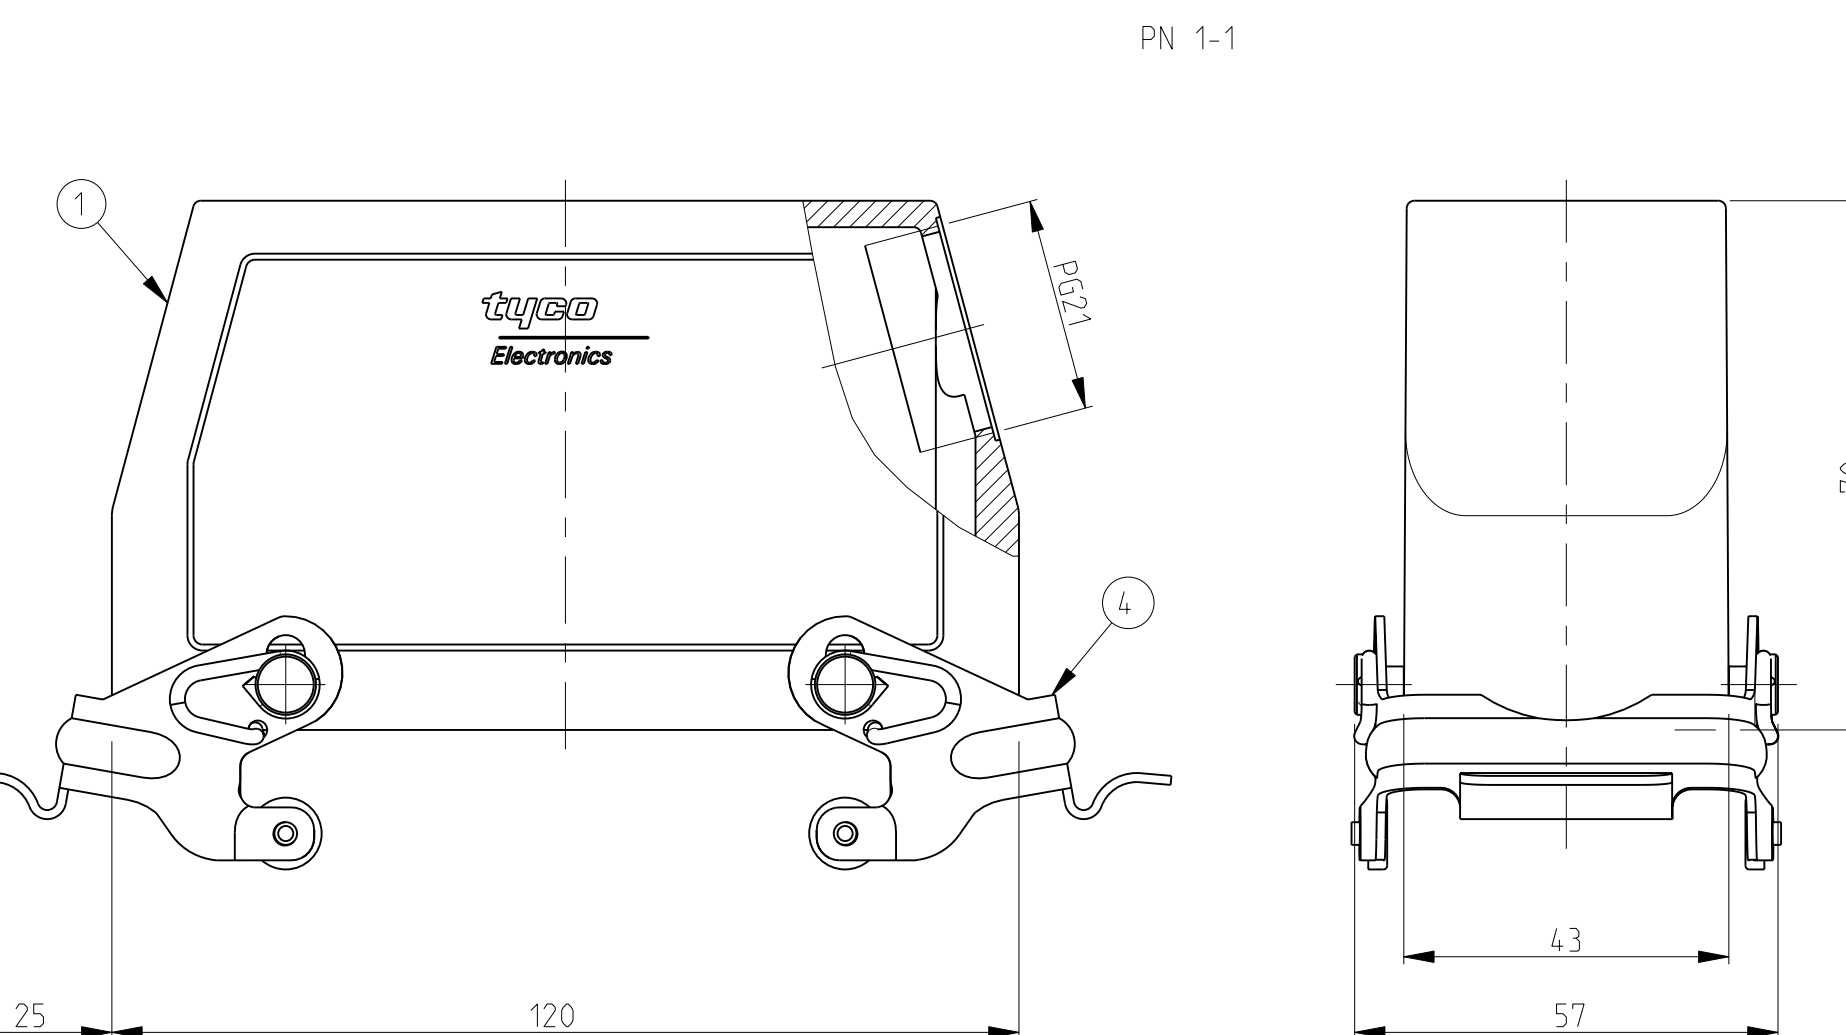

REV. NO.		REVISIONS				
LOC	DIST	REV	DATE	BY	CHK	
A1	-	A3	Released as per ECR-07-019955	22.08.07	SK	TS
		A4	REVISED PER ECR-16-016768	24JAN2018	SRG	MKO
		A5	ECR-17-013084	29MAR18	SG	MKO

- NOTES.
- 1 Material:Housing:Aluminium Diecasting Alloy
 - 2 Surface:Varnish grey
-Aluminium oxide-
Varnish black
 - 3 Varnish on the inside not necessary
 - 4 Packaging
Quantity 5 Pieces in a box
- 5 OBSOLETE**