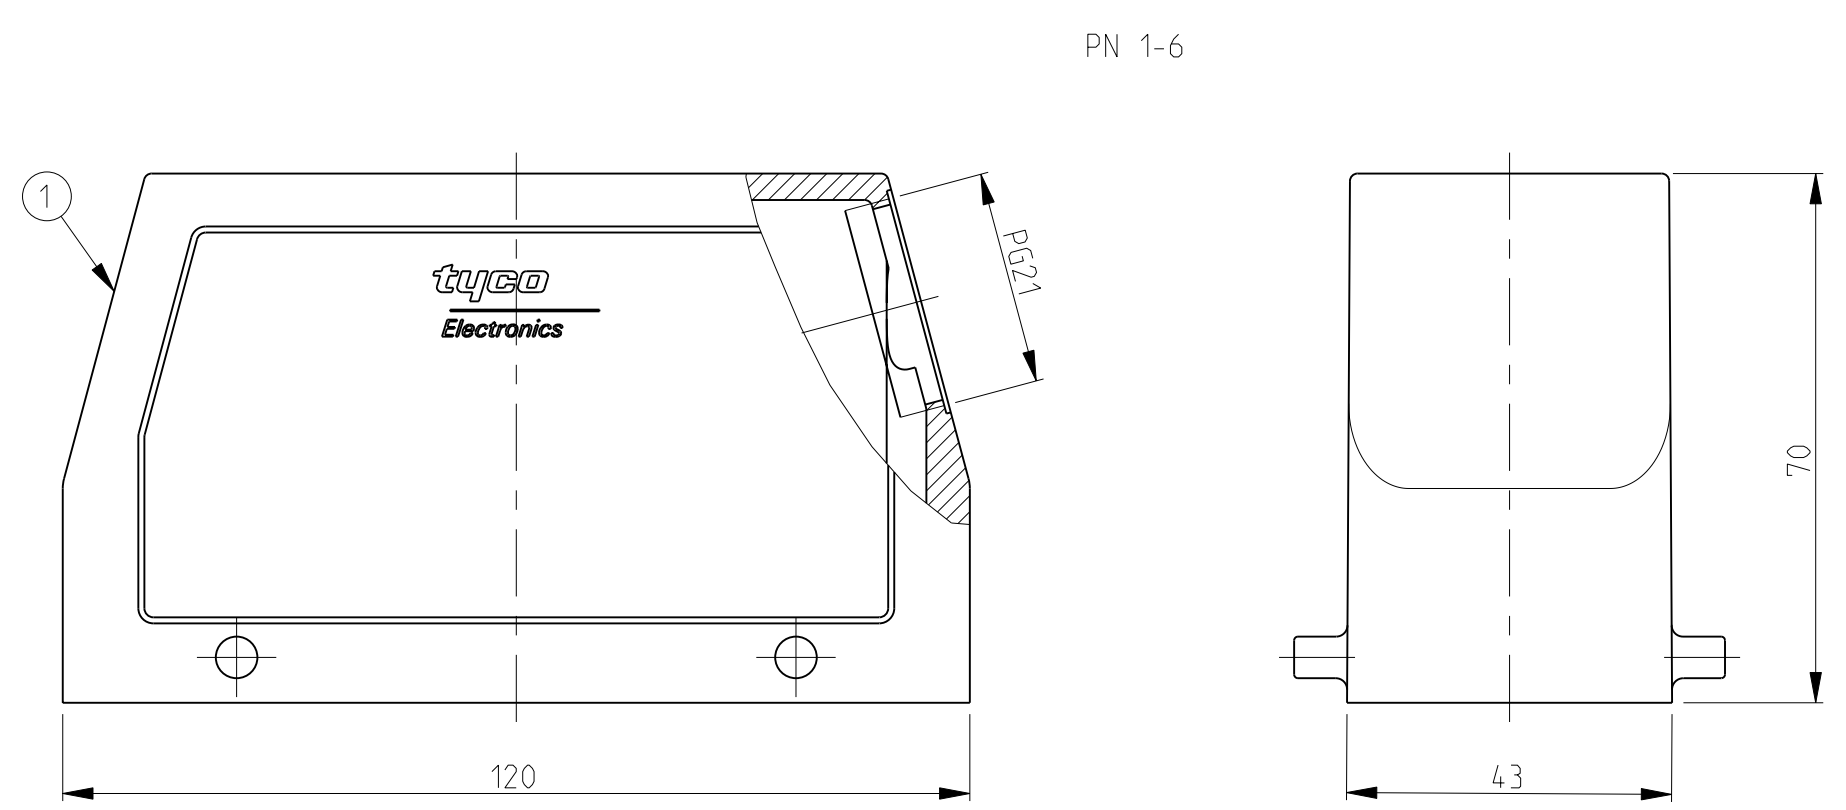

REV. NO.		REVISIONS				
LOC	DIST	REV	DATE	BY	CHK	
A1	-	A3	Released as per ECR-07-019955	22.08.07	SK	TS
		A4	REVISED PER ECR-16-016768	24JAN2018	SRG	MKO
		A5	ECR-17-013084	29MAR18	SG	MKO