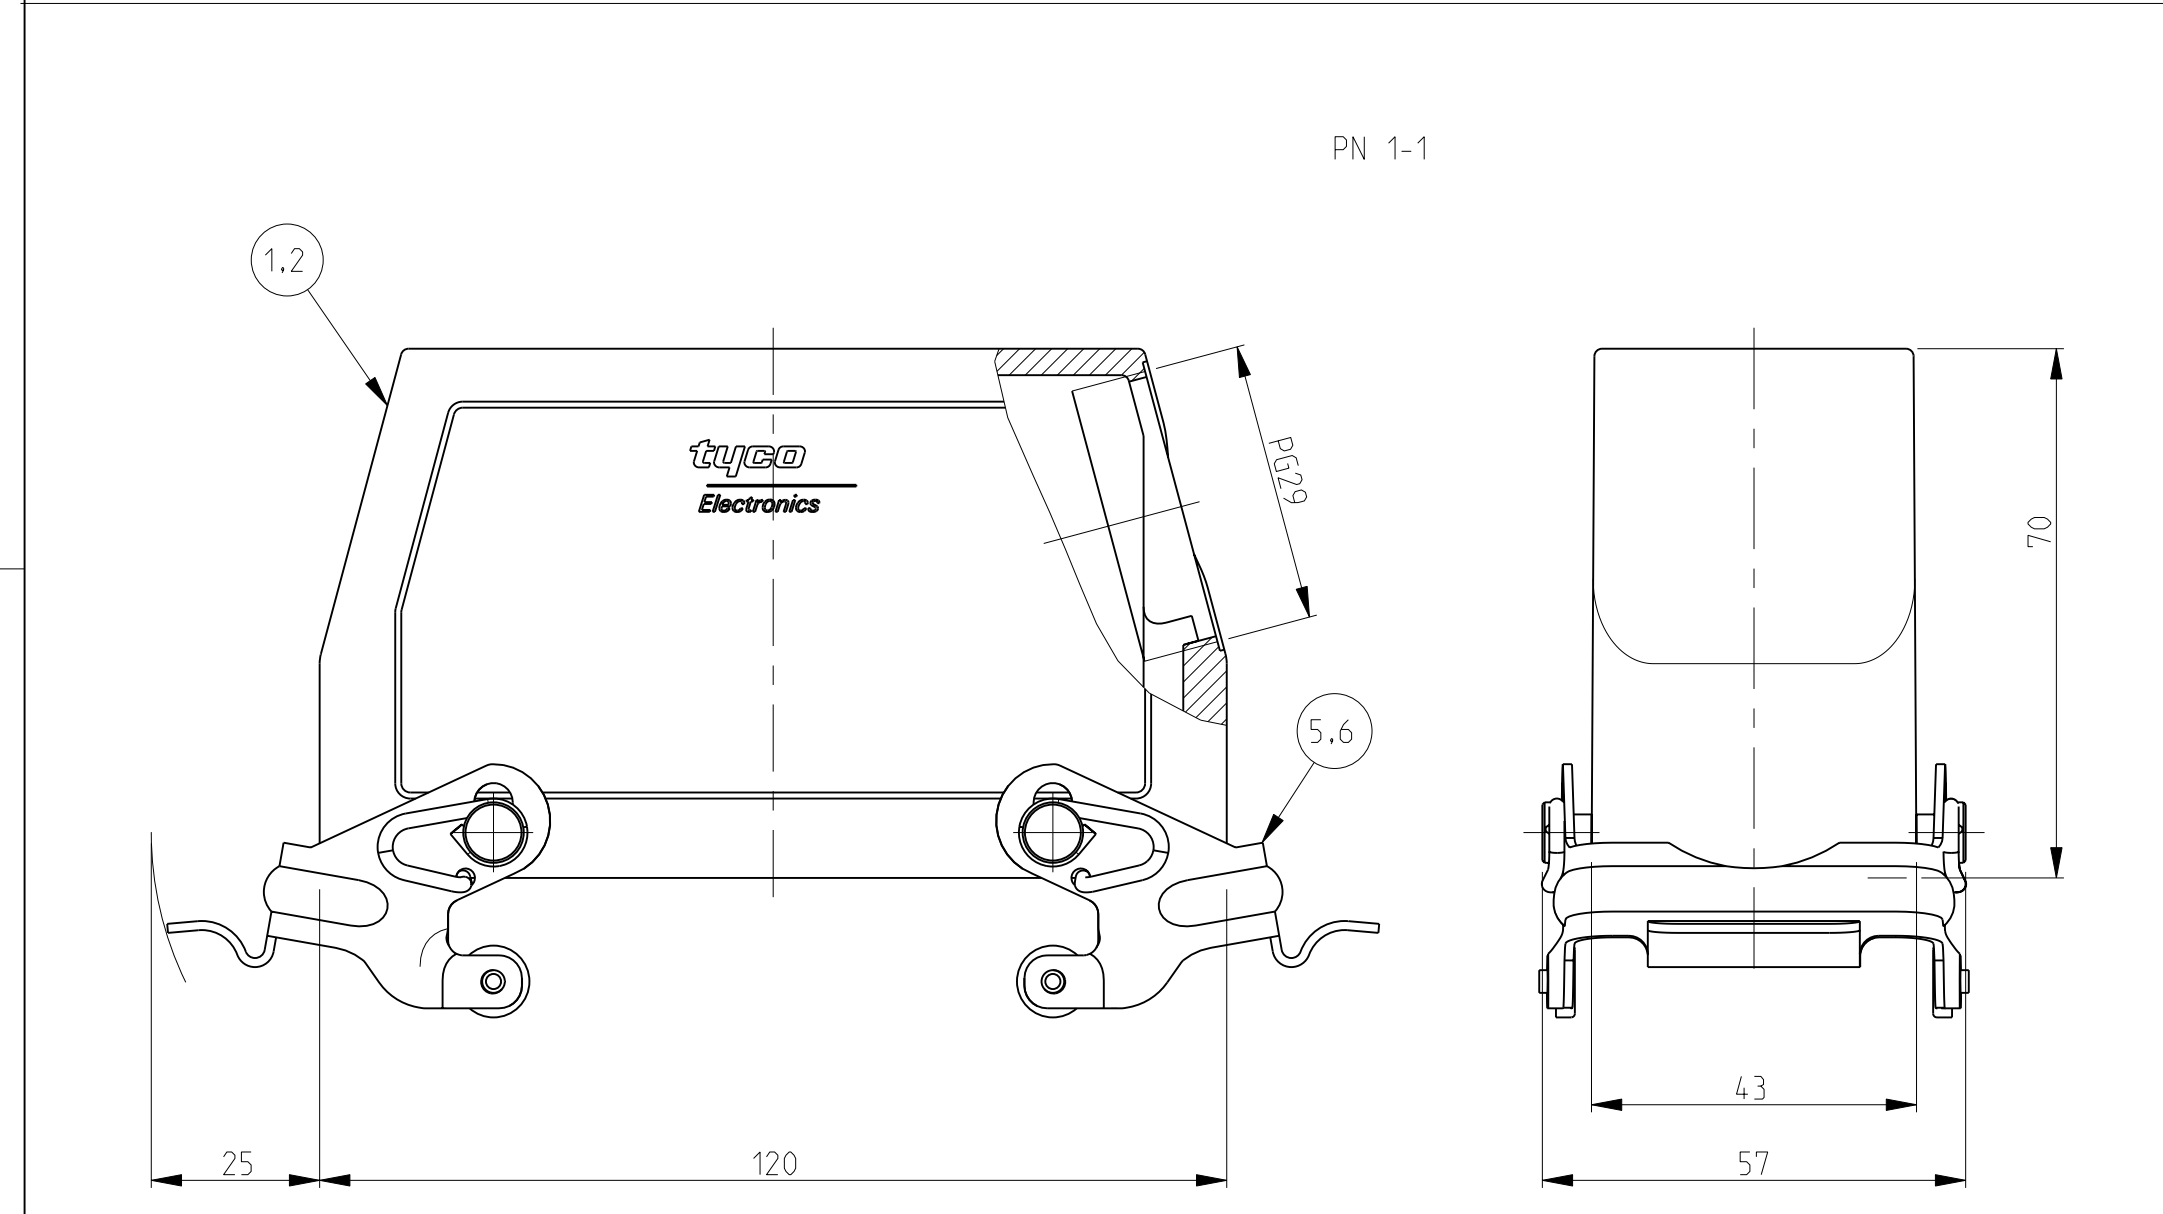

LOC	DIST	REVISIONS			
P	LTR	DESCRIPTION	DATE	DWN	APVD
A2		Released as per ECR-07-019955	22.08.07	SK	TS
A3		REVISED PER ECR-16-016768	24JAN18	SRG	MKO
A4		ECR-17-013084	29MAR18	SG	MKO

- NOTES.
- Material:Housing:Aluminium Diecasting Alloy
  - Surface: Powder varnish grey  
- Aluminium oxide+  
Varnish black
  - Varnish on the inside not necessary
  - Packaging  
Quantity 5 Pieces in a box

⚠️ **OBSELETE**

QTY	DESCRIPTION	MATERIAL	SURFACE	COLOR	ITEM NO	REMARKS
1	ZB-Central clip	Stainless Steel	Blank	-	10	
1	ZB-Central clip	Steel	Zinc Plated	Blue	9	
1	LB-Clip bolt	Stainless Steel	Blank	-	8	
1	LB-Clip bolt	Steel	Zinc Plated	Blue	7	
1	VS-Side clip	Stainless Steel	Blank	-	6	
1	VS-Side clip	Steel	Zinc Plated	Blue	5	
1	VS-Clip bolt	Stainless Steel	Blank	-	4	
1	HB Hood	Aluminium	-	Grey	3	Name plate
1	HB-K Hood	Aluminium	Aluminium Oxide	Black	2	
1	HB Hood	Aluminium	-	Grey	1	

DIMENSIONS: mm		TOLERANCES UNLESS OTHERWISE SPECIFIED:		DWN: Schneider 28.01.2003		CAGE CODE: 00779		NAME: Hood	
0 PL ± 1 PL ± 2 PL ± 3 PL ± 4 PL ± ANGLES ±		0 DIM ±0.1 1 DIM ±0.1 2 DIM ±0.1 3 DIM ±0.1 4 DIM ±0.1 ANGLES ±		CAGE CODE: 00779 DRAWING NO: 1102319		SCALE: 1:1		SHEET: 1 OF 1	
MATERIAL: ALUMINIUM		FINISH: POWDER VARNISH		APVD: Schneider 28.01.2003		PRODUCT SPEC: 108-74001		RESTRICTED TO: -	
				CUSTOMER DRAWING		SCALE: 1:1		REV: A4	