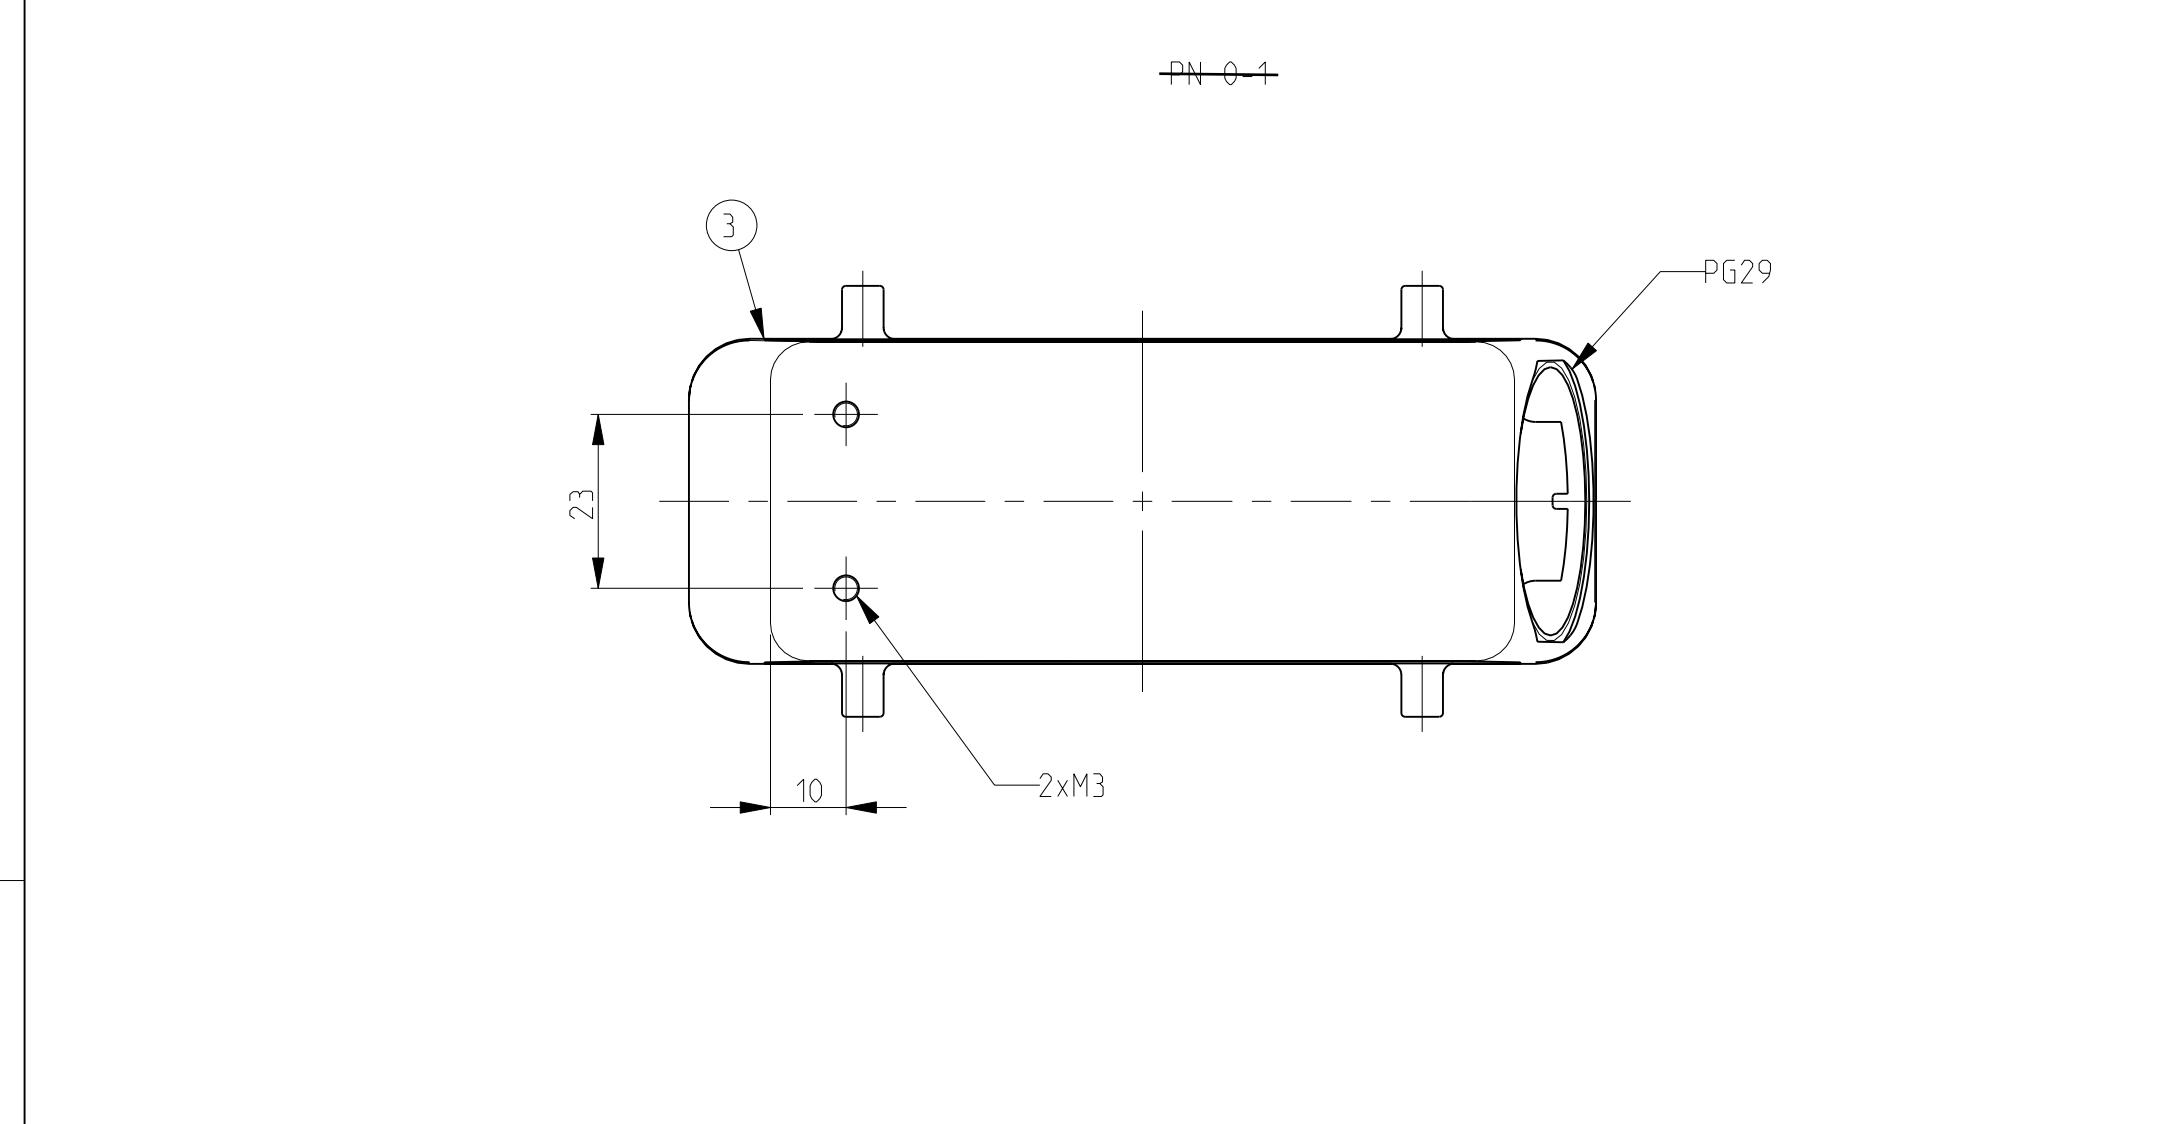

LOC	DIST	REVISIONS			
P	LTR	DESCRIPTION	DATE	DWN	APVD
A2		Released as per ECR-07-019955	22.08.07	SK	TS
A3		REVISED PER ECR-16-016768	24JAN18	SRG	MKO
A4		ECR-17-013084	29MAR18	SG	MKO

- NOTES.
- Material:Housing:Aluminium Diecasting Alloy
  - Surface: Powder varnish grey  
- Aluminium oxide+  
Varnish black
  - Varnish on the inside not necessary
  - Packaging  
Quantity 5 Pieces in a box

⚠️ **OBSELETE**

QTY	DESCRIPTION	MATERIAL	SURFACE	COLOR	ITEM NO	REMARKS
1	ZB-Central clip	Stainless Steel	Blank	-	10	
1	ZB-Central clip	Steel	Zinc Plated	Blue	9	
1	LB-Clip bolt	Stainless Steel	Blank	-	8	
1	LB-Clip bolt	Steel	Zinc Plated	Blue	7	
1	VS-Side clip	Stainless Steel	Blank	-	6	
1	VS-Side clip	Steel	Zinc Plated	Blue	5	
1	VS-Clip bolt	Stainless Steel	Blank	-	4	
1	HB Hood	Aluminium	-	Grey	3	Name plate
1	HB-K Hood	Aluminium	Aluminium Oxide	Black	2	
1	HB Hood	Aluminium	-	Grey	1	

DIMENSIONS: mm		TOLERANCES UNLESS OTHERWISE SPECIFIED:		DWN: Schneider 28.01.2003		CAGE CODE: 00779		NAME: Hood	
0 PL ± 1 PL ± 2 PL ± 3 PL ± 4 PL ± ANGLES ±		0 DIM ±0.1 1 DIM ±0.1 2 DIM ±0.1 3 DIM ±0.1 4 DIM ±0.1 ANGLES ±		CAGE CODE: 00779 DRAWING NO: 1102319		SCALE: 1:1		SHEET: 1 OF 1	
MATERIAL: ALUMINIUM		FINISH: POWDER VARNISH		APVD: Schneider 28.01.2003		PRODUCT SPEC: 108-74001		RESTRICTED TO: -	
				CUSTOMER DRAWING		SCALE: 1:1		REV: A4	