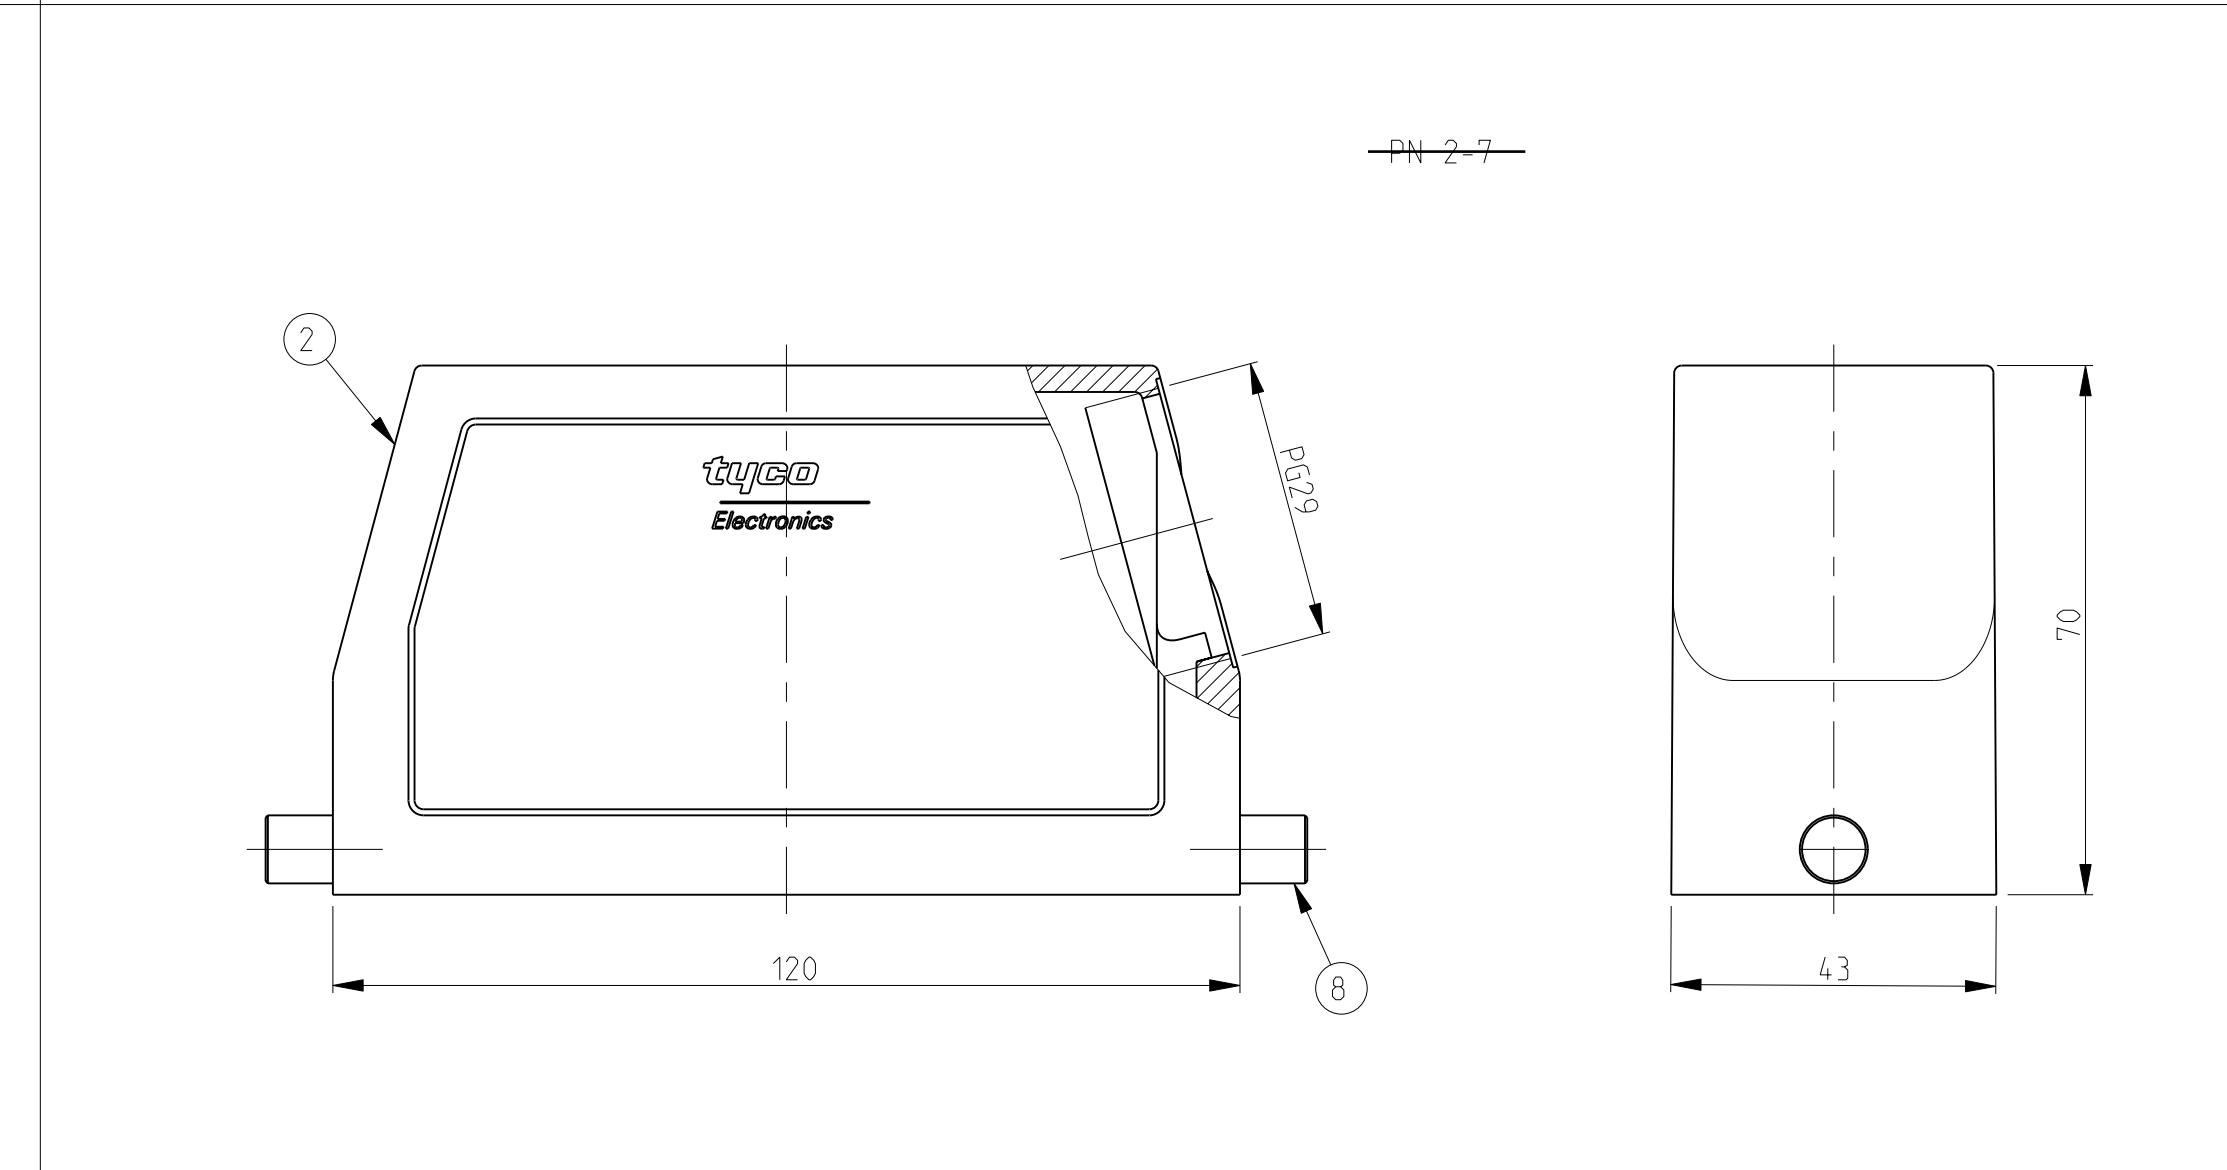

LOC	DIST	REVISIONS			
P	LTR	DESCRIPTION	DATE	DWN	APVD
A2		Released as per ECR-07-019955	22.08.07	SK	TS
A3		REVISED PER ECR-16-016768	24JAN18	SRG	MKO
A4		ECR-17-013084	29MAR18	SG	MKO

- NOTES.
- Material:Housing:Aluminium Diecasting Alloy
  - Surface: Powder varnish grey  
- Aluminium oxide+  
Varnish black
  - Varnish on the inside not necessary
  - Packaging  
Quantity 5 Pieces in a box

⚠️ **OBSELETE**

QTY	DESCRIPTION	MATERIAL	SURFACE	COLOR	ITEM NO	REMARKS
1	ZB-Central clip	Stainless Steel	Blank	-	10	
1	ZB-Central clip	Steel	Zinc Plated	Blue	9	
1	LB-Clip bolt	Stainless Steel	Blank	-	8	
1	LB-Clip bolt	Steel	Zinc Plated	Blue	7	
1	VS-Side clip	Stainless Steel	Blank	-	6	
1	VS-Side clip	Steel	Zinc Plated	Blue	5	
1	VS-Clip bolt	Stainless Steel	Blank	-	4	
1	HB Hood	Aluminium	-	Grey	3	Name plate
1	HB-K Hood	Aluminium	Aluminium Oxide	Black	2	
1	HB Hood	Aluminium	-	Grey	1	

DIMENSIONS: mm		TOLERANCES UNLESS OTHERWISE SPECIFIED:		DWN: Schneider 28.01.2003		CAGE CODE: 00779		NAME: Hood	
0 PL ± 1 PL ± 2 PL ± 3 PL ± 4 PL ± ANGLES ±		0 DIM ±0.1 1 DIM ±0.1 2 DIM ±0.1 3 DIM ±0.1 4 DIM ±0.1 ANGLES ±		CAGE CODE: 00779 DRAWING NO: 1102319		SCALE: 1:1		SHEET: 1 OF 1	
MATERIAL: ALUMINIUM		FINISH: POWDER VARNISH		APVD: Schneider 28.01.2003		PRODUCT SPEC: 108-74001		RESTRICTED TO: -	
				CUSTOMER DRAWING		SCALE: 1:1		REV: A4	