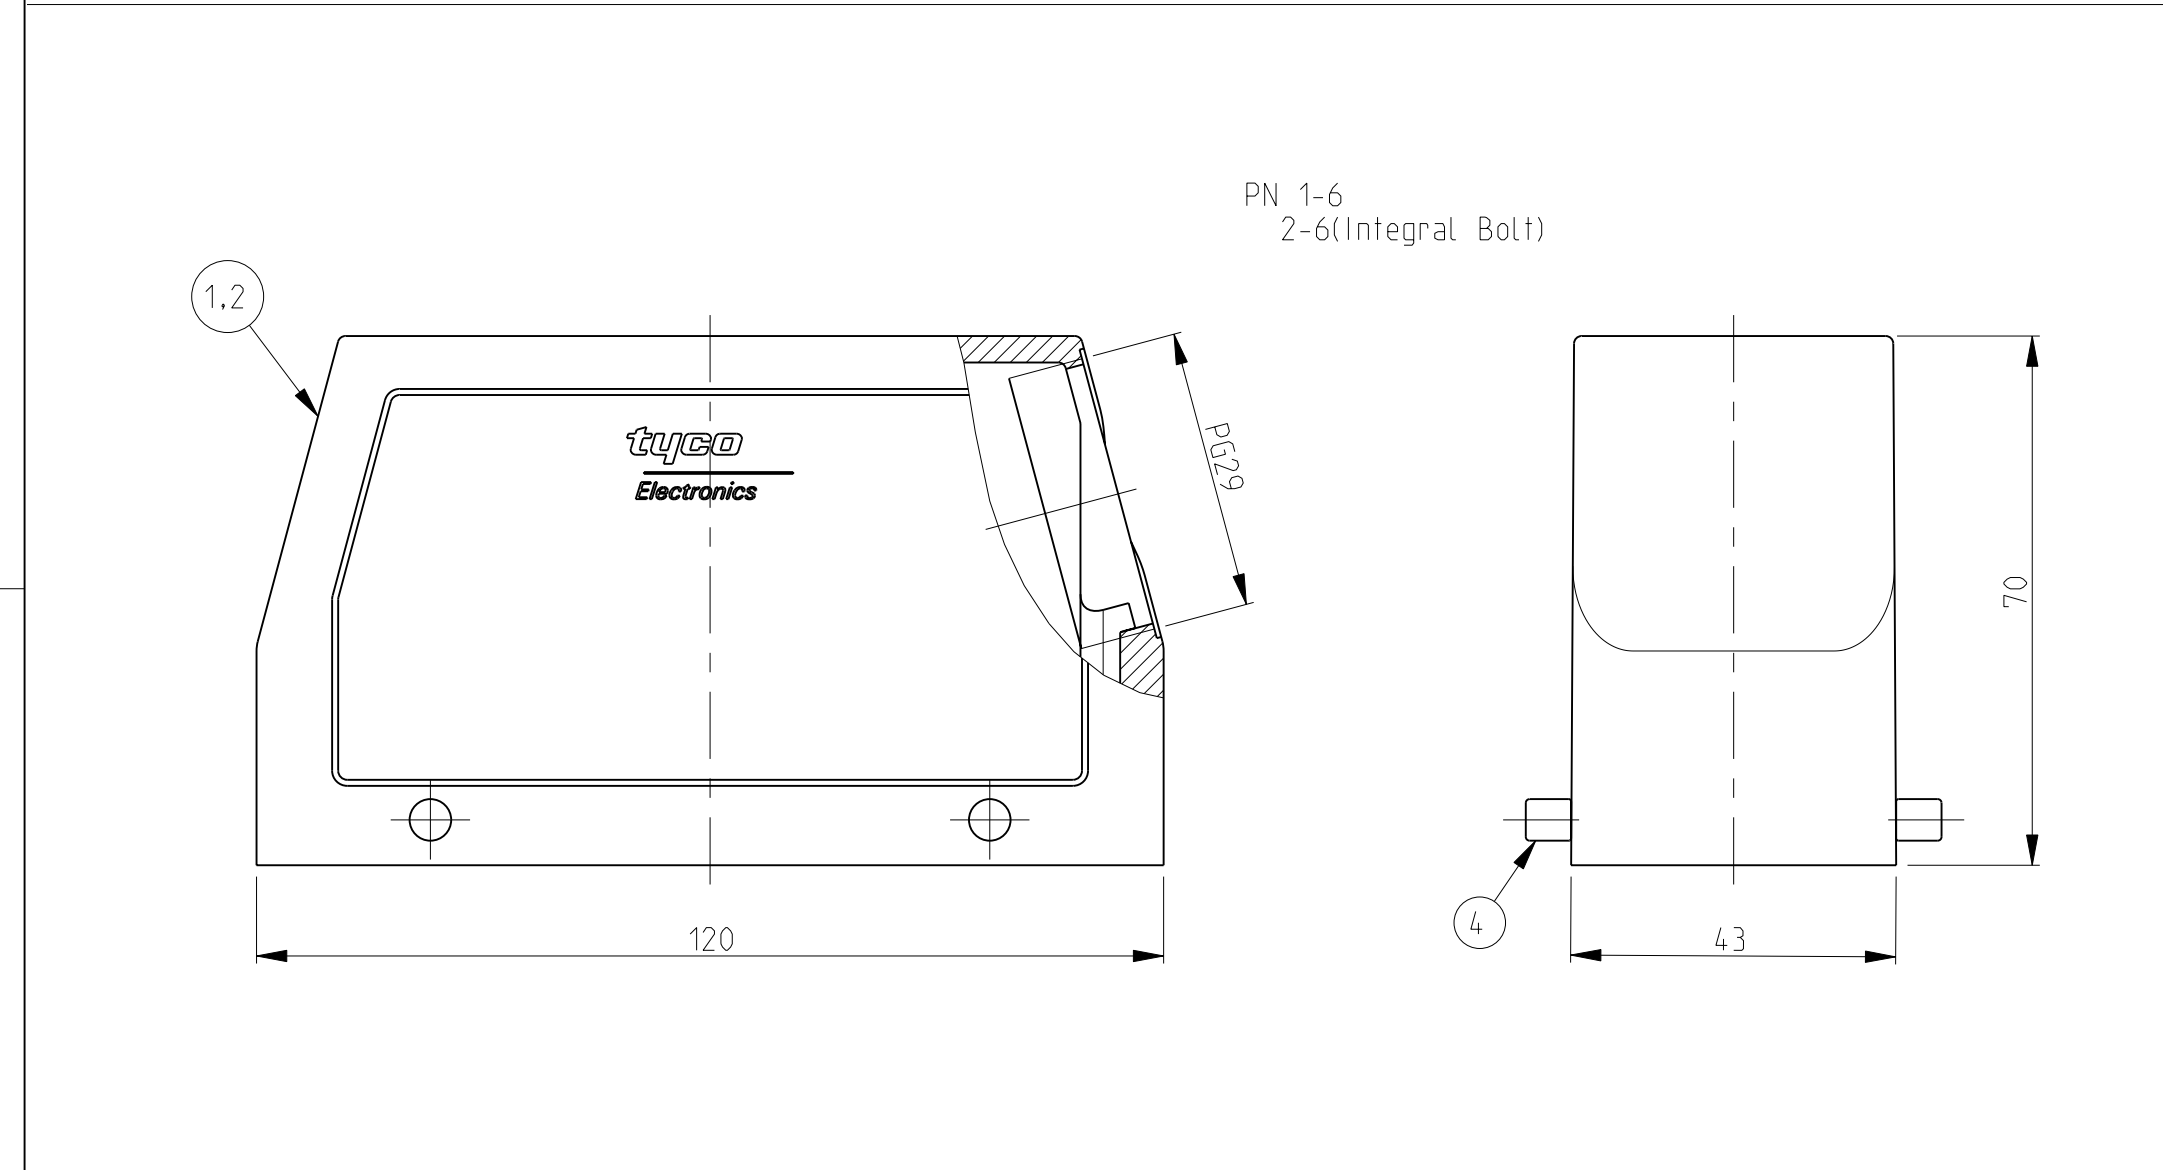

QTY	DESCRIPTION	MATERIAL	SURFACE	COLOR	ITEM NO	REMARKS
1	ZB-Central clip	Stainless Steel	Blank	-	10	
1	ZB-Central clip	Steel	Zinc Plated	Blue	9	
1	LB-Clip bolt	Stainless Steel	Blank	-	8	
1	LB-Clip bolt	Steel	Zinc Plated	Blue	7	
1	VS-Side clip	Stainless Steel	Blank	-	6	
1	VS-Side clip	Steel	Zinc Plated	Blue	5	
1	VS-Clip bolt	Stainless Steel	Blank	-	4	
1	HB Hood	Aluminium	-	Grey	3	Name plate
1	HB-K Hood	Aluminium	Aluminium Oxide	Black	2	
1	HB Hood	Aluminium	-	Grey	1	

ORDERING TEXT
HB-24.STS-1.29.G
HB-K.24.STS-1.29.G
HB-24.STS-1.29.G
HB-24.STS-VS-1.29.G
HB-K.24.STS-VS-1.29.G
HB-24.STS-GR-1.29.G
HB-K.24.STS-GR-1.29.G
HB-Z.24.STS-ZB-1.29.G
HB-K/Z.24.STS-ZB-1.29.G

DIMENSIONS: mm		TOLERANCES UNLESS OTHERWISE SPECIFIED:		DWN: Schneider 28.01.2003		CAGE CODE: 00779		NAME: Hood	
0 PL ± 1 PL ± 2 PL ± 3 PL ± 4 PL ± ANGLES ±		0 DIM ±0.1 1 DIM ±0.1 2 DIM ±0.1 3 DIM ±0.1 4 DIM ±0.1 ANGLES ±		CAGE CODE: 00779 DRAWING NO: 1102319		SCALE: 1:1		SHEET: 1 OF 1	
MATERIAL: ALUMINIUM		FINISH: POWDER VARNISH		APVD: Schneider 28.01.2003		PRODUCT SPEC: 108-74001		RESTRICTED TO: -	
				CUSTOMER DRAWING		SCALE: 1:1		REV: A4