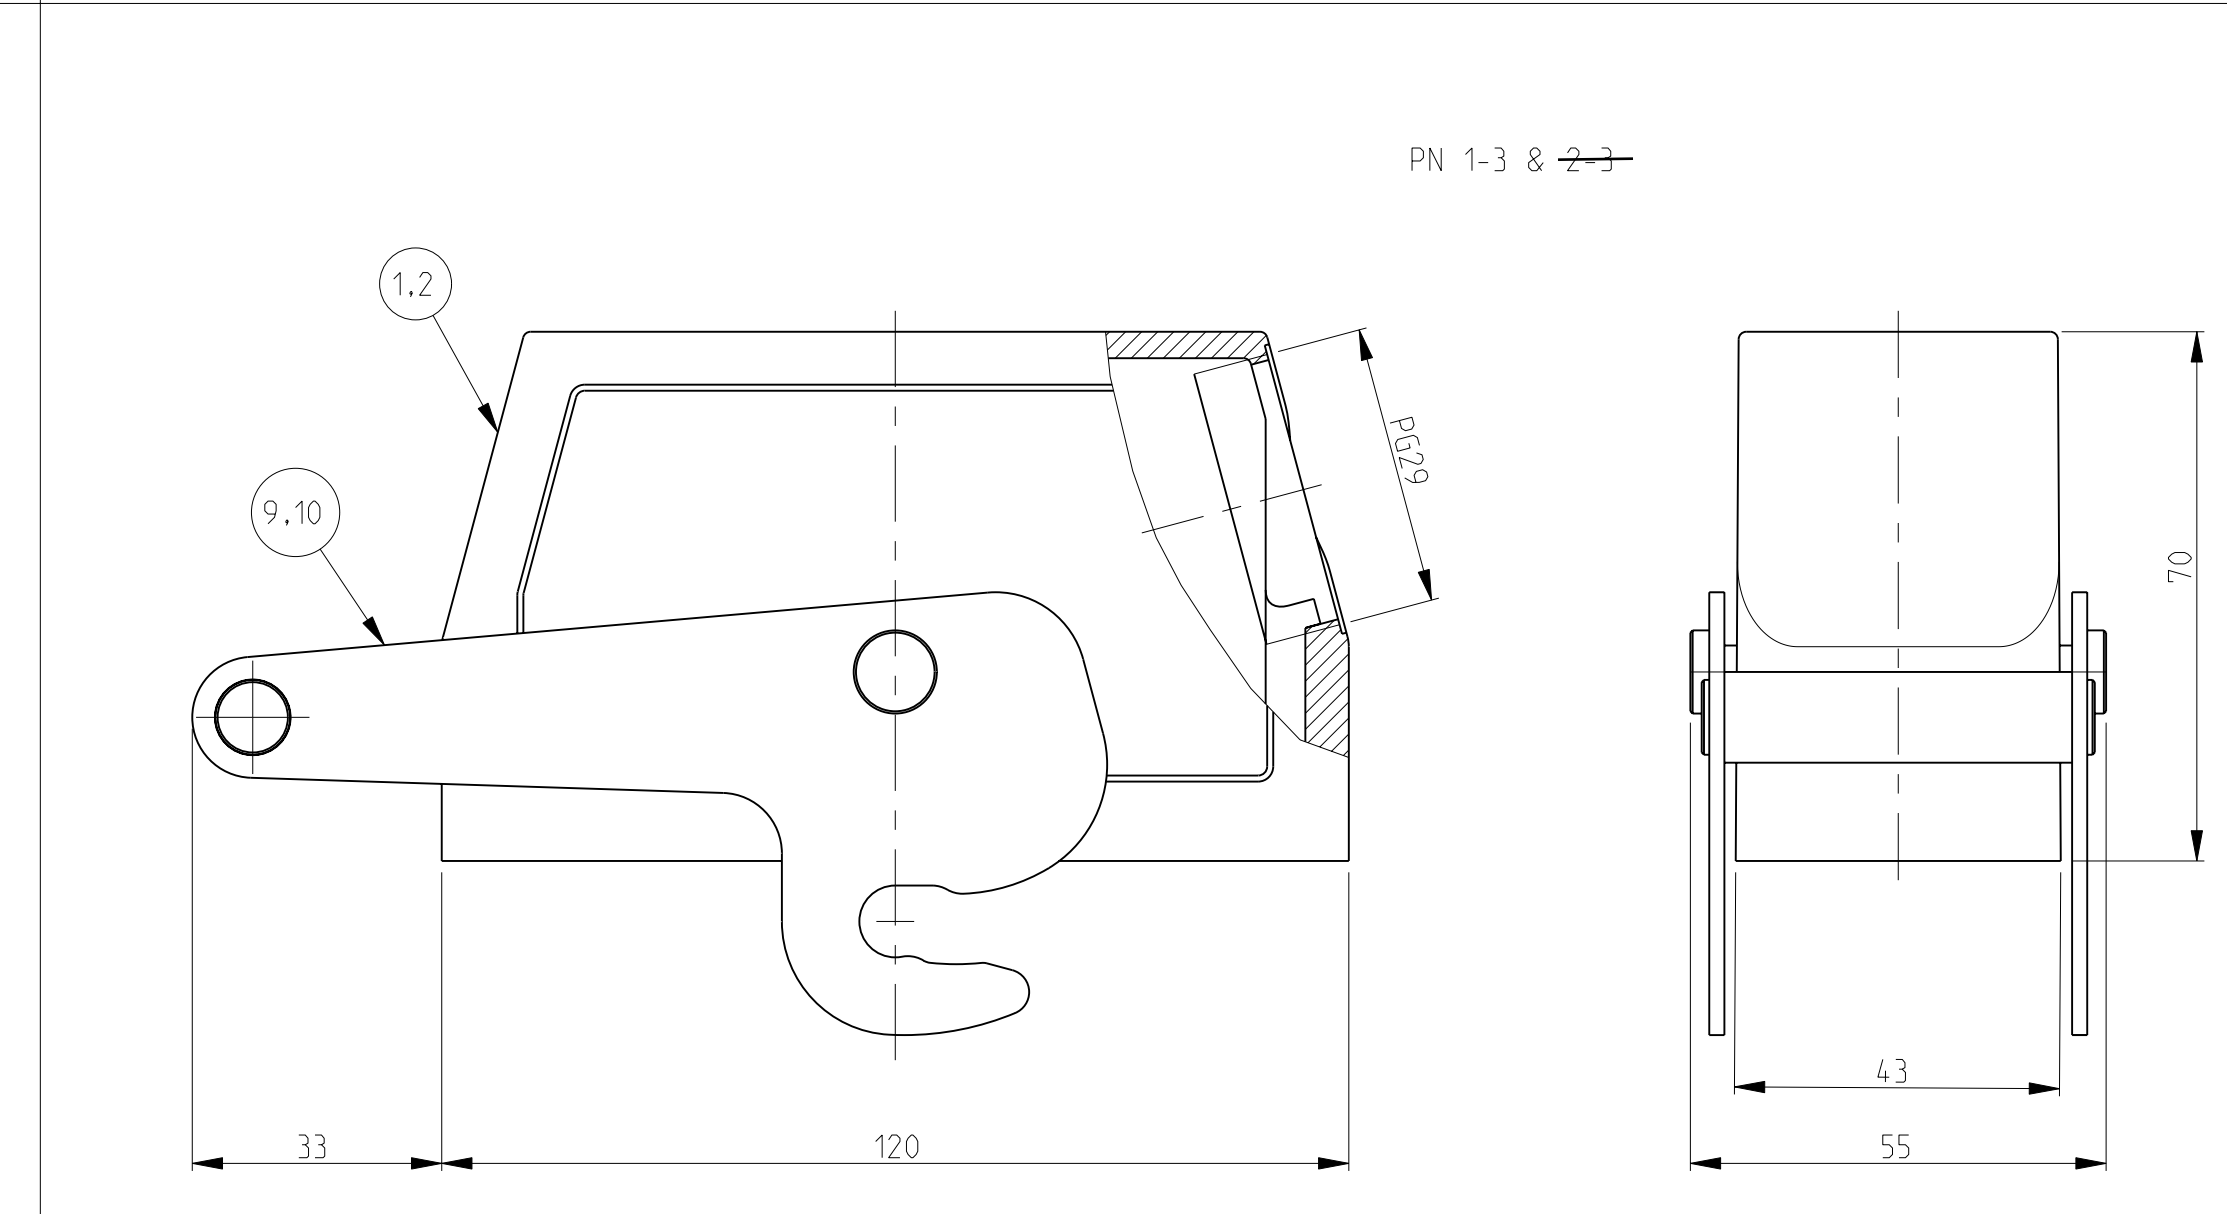

LOC	DIST	REVISIONS			
P	LTR	DESCRIPTION	DATE	DWN	APVD
A2		Released as per ECR-07-019955	22.08.07	SK	TS
A3		REVISED PER ECR-16-016768	24JAN18	SRG	MKO
A4		ECR-17-013084	29MAR18	SG	MKO

- NOTES.
- Material:Housing:Aluminium Diecasting Alloy
  - Surface: Powder varnish grey  
- Aluminium oxide+  
Varnish black
  - Varnish on the inside not necessary
  - Packaging  
Quantity 5 Pieces in a box

⚠️ **OBSELETE**

QTY	DESCRIPTION	MATERIAL	SURFACE	COLOR	ITEM NO	REMARKS
1	ZB-Central clip	Stainless Steel	Blank	-	10	
1	ZB-Central clip	Steel	Zinc Plated	Blue	9	
1	LB-Clip bolt	Stainless Steel	Blank	-	8	
1	LB-Clip bolt	Steel	Zinc Plated	Blue	7	
1	VS-Side clip	Stainless Steel	Blank	-	6	
1	VS-Side clip	Steel	Zinc Plated	Blue	5	
1	VS-Clip bolt	Stainless Steel	Blank	-	4	
1	HB Hood	Aluminium	-	Grey	3	Name plate
1	HB-K Hood	Aluminium	Aluminium Oxide	Black	2	
1	HB Hood	Aluminium	-	Grey	1	

DIMENSIONS: mm		TOLERANCES UNLESS OTHERWISE SPECIFIED:		DWN: Schneider 28.01.2003		CAGE CODE: 00779		NAME: Hood	
0 PL ± 1 PL ± 2 PL ± 3 PL ± 4 PL ± ANGLES ±		0 DIM ±0.1 1 DIM ±0.1 2 DIM ±0.1 3 DIM ±0.1 4 DIM ±0.1 ANGLES ±		CAGE CODE: 00779 DRAWING NO: 1102319		SCALE: 1:1		SHEET: 1 OF 1	
MATERIAL: ALUMINIUM		FINISH: POWDER VARNISH		APVD: Schneider 28.01.2003		PRODUCT SPEC: 108-74001		RESTRICTED TO: -	
				CUSTOMER DRAWING		SCALE: 1:1		REV: A4	