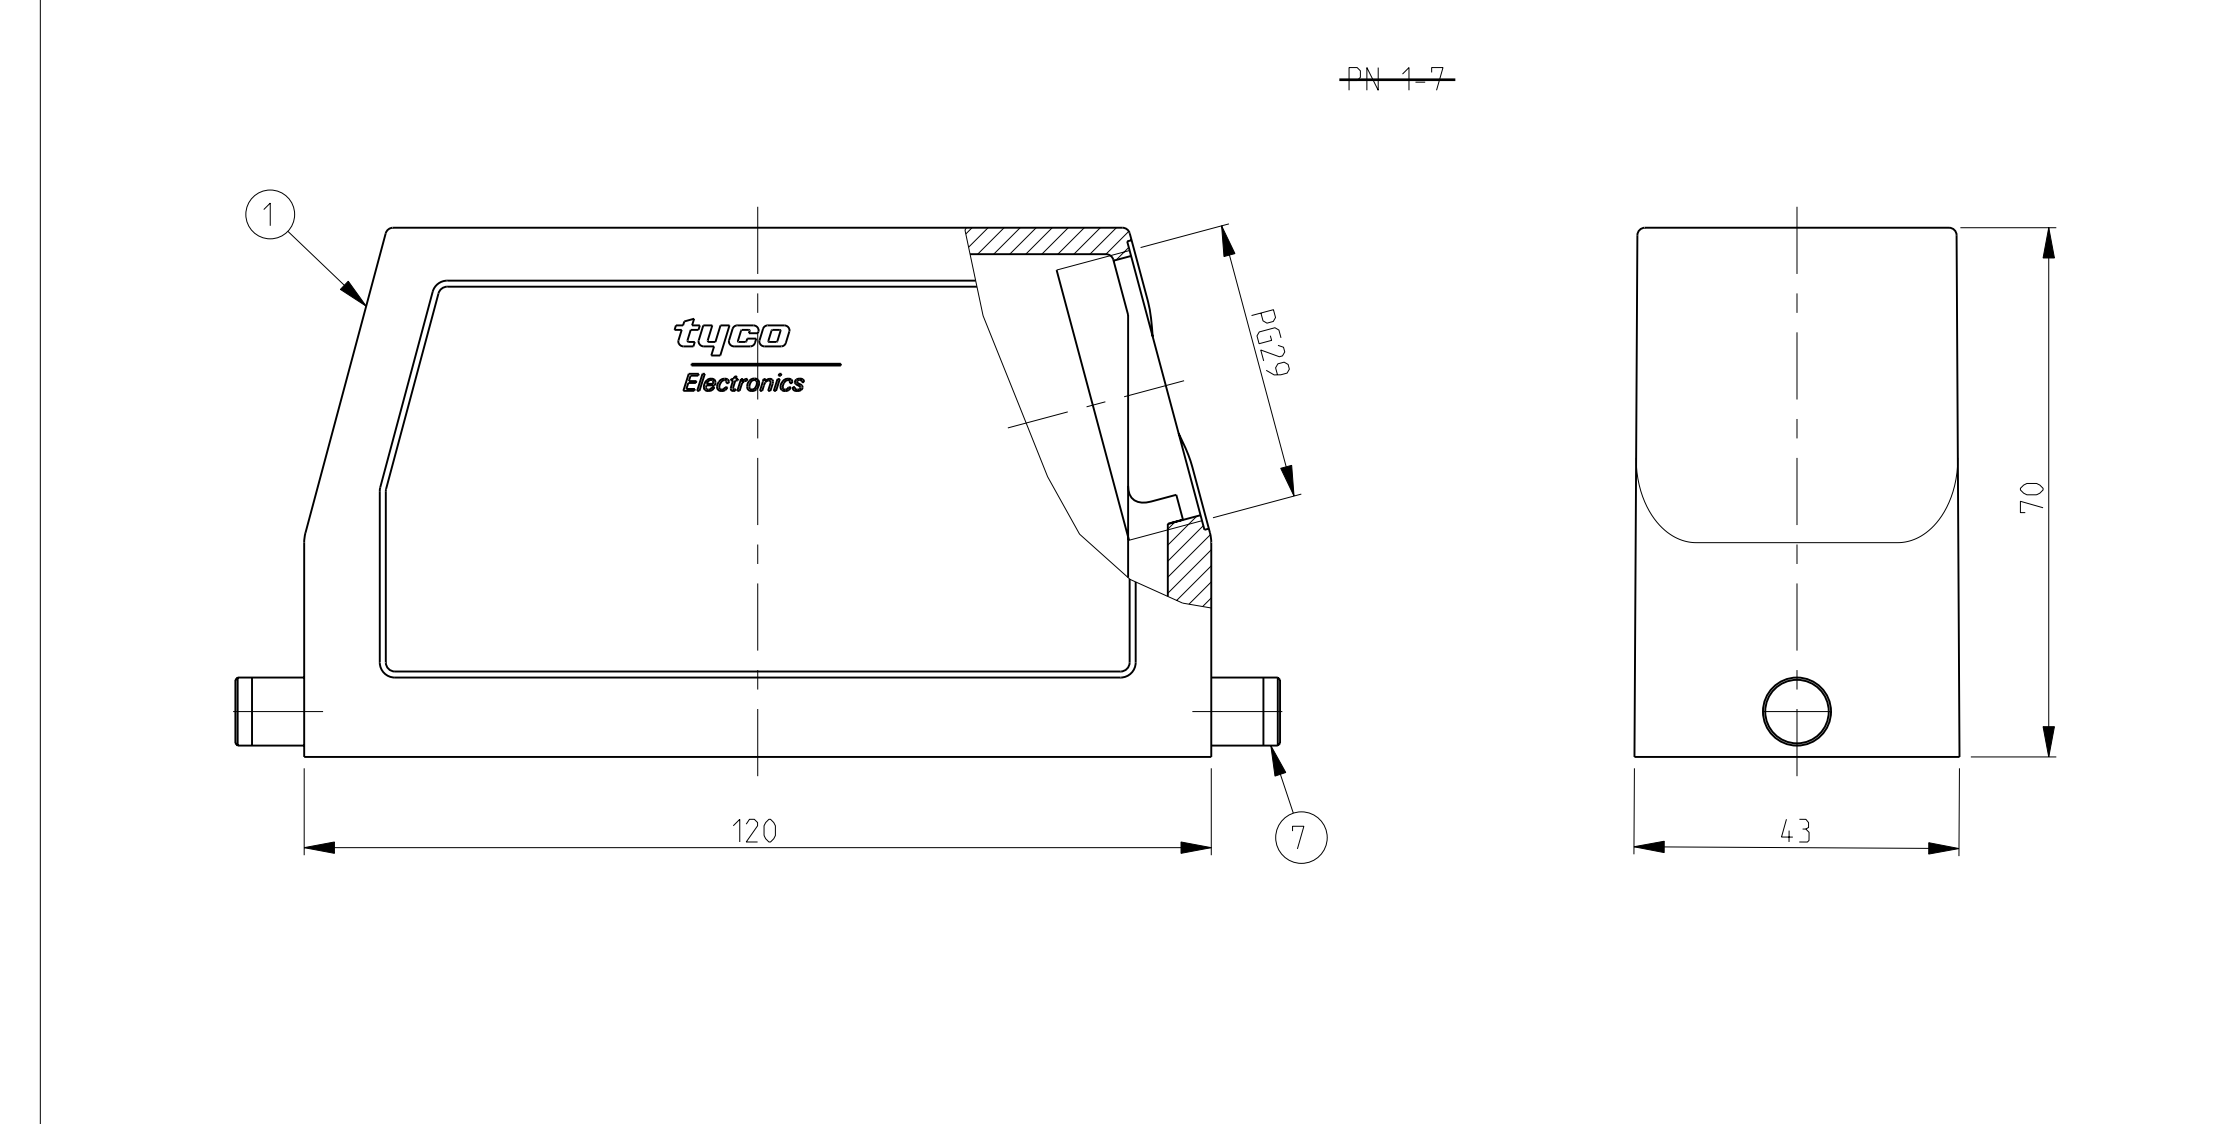

LOC	DIST	REVISIONS			
P	LTR	DESCRIPTION	DATE	DWN	APVD
A2		Released as per ECR-07-019955	22.08.07	SK	TS
A3		REVISED PER ECR-16-016768	24JAN18	SRG	MKO
A4		ECR-17-013084	29MAR18	SG	MKO

- NOTES.
- Material:Housing:Aluminium Diecasting Alloy
  - Surface: Powder varnish grey  
- Aluminium oxide+  
Varnish black
  - Varnish on the inside not necessary
  - Packaging  
Quantity 5 Pieces in a box

⚠️ **OBSELETE**

QTY	DESCRIPTION	MATERIAL	SURFACE	COLOR	ITEM NO	REMARKS
1	ZB-Central clip	Stainless Steel	Blank	-	10	
1	ZB-Central clip	Steel	Zinc Plated	Blue	9	
1	LB-Clip bolt	Stainless Steel	Blank	-	8	
1	LB-Clip bolt	Steel	Zinc Plated	Blue	7	
1	VS-Side clip	Stainless Steel	Blank	-	6	
1	VS-Side clip	Steel	Zinc Plated	Blue	5	
1	VS-Clip bolt	Stainless Steel	Blank	-	4	
1	HB Hood	Aluminium	-	Grey	3	Name plate
1	HB-K Hood	Aluminium	Aluminium Oxide	Black	2	
1	HB Hood	Aluminium	-	Grey	1	

DIMENSIONS: mm		TOLERANCES UNLESS OTHERWISE SPECIFIED:		DWN: Schneider 28.01.2003		CAGE CODE: 00779		NAME: Hood	
0 PL ± 1 PL ± 2 PL ± 3 PL ± 4 PL ± ANGLES ±		0 DIM ±0.1 1 DIM ±0.1 2 DIM ±0.1 3 DIM ±0.1 4 DIM ±0.1 ANGLES ±		CAGE CODE: 00779 DRAWING NO: 1102319		SCALE: 1:1		SHEET: 1 OF 1	
MATERIAL: ALUMINIUM		FINISH: POWDER VARNISH		APVD: Schneider 28.01.2003		PRODUCT SPEC: 108-74001		RESTRICTED TO: -	
				CUSTOMER DRAWING		SCALE: 1:1		REV: A4	