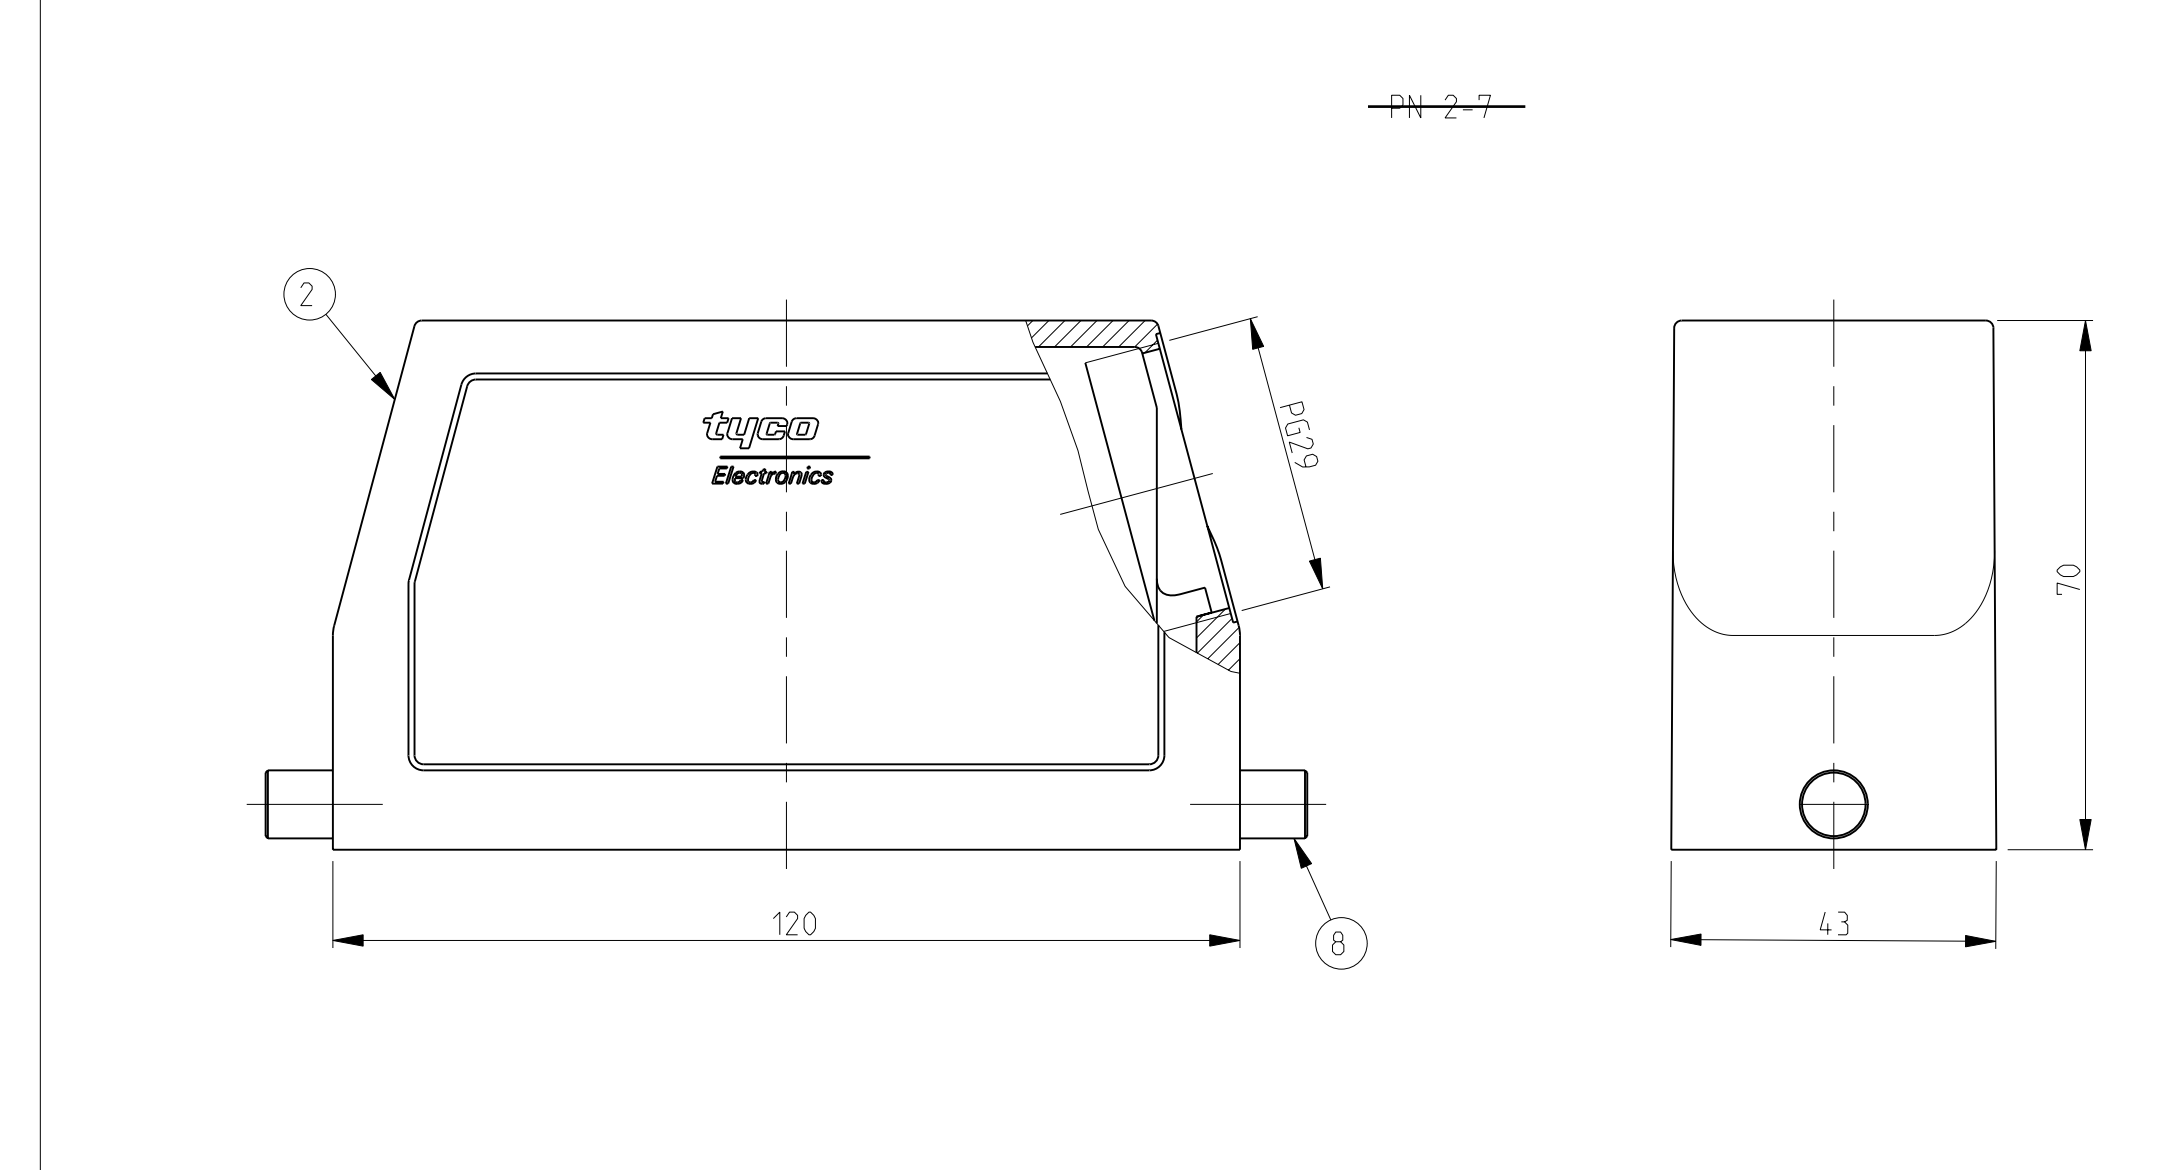

LOC	DIST	REV	DESCRIPTION	DATE	DWN	APVD
A1	-	A2	Released as per ECR-07-019955	22.08.07	SK	TS
		A3	REVISED PER ECR-16-016768	24JAN18	SRG	MKO
		A4	ECR-17-013084	29MAR18	SG	MKO

- NOTES.
- Material:Housing:Aluminium Diecasting Alloy
 - Surface: Powder varnish grey
- Aluminium oxide+
Varnish black
 - Varnish on the inside not necessary
 - Packaging
Quantity 5 Pieces in a box
- ⚠️ OBSOLETE**

DIMENSIONS: mm 		TOLERANCES UNLESS OTHERWISE SPECIFIED: 0 DIMENSION ± 1 PLC ± 2 PLC ± 3 PLC ± 4 PLC ± ANGLES ±		DWN: Schneider 28.01.2003 CHK: Schneider 28.01.2003 APVD: Schneider		STE TE Connectivity	
MATERIAL:		FINISH:		PRODUCT SPEC: 108-74001 108-74003 APPLICATION SPEC: 114-74001 114-74004		NAME: Hood HB 24.STS-1.29.G	
CUSTOMER DRAWING		SCALE: 1:1		SHEET: 1 OF 1		REV: A4	