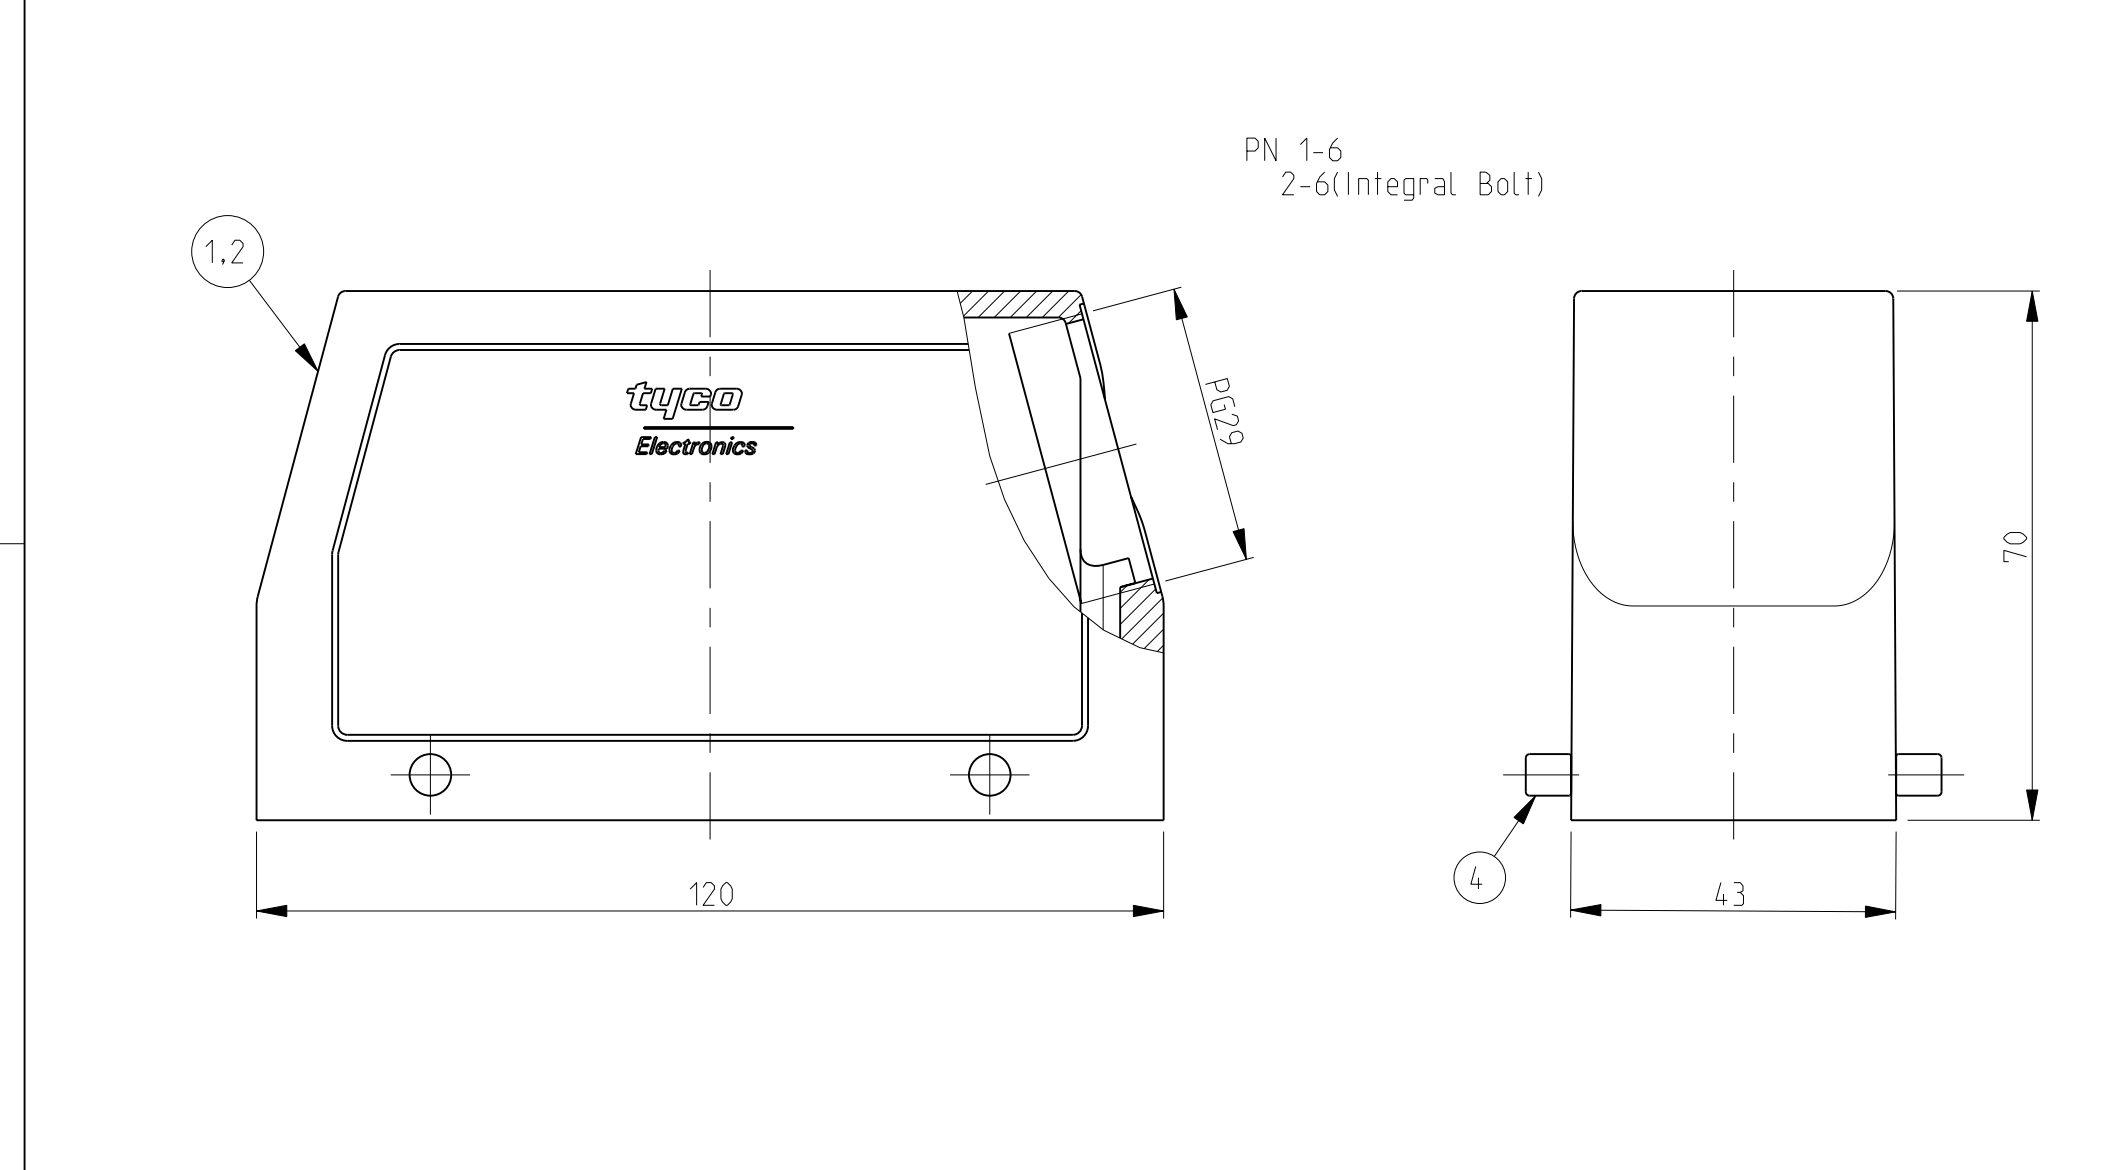

LOC	DIST	REV	DESCRIPTION	DATE	DWN	APVD
A1	-	A2	Released as per ECR-07-019955	22.08.07	SK	TS
		A3	REVISED PER ECR-16-016768	24JAN18	SRG	MKO
		A4	ECR-17-013084	29MAR18	SG	MKO

- NOTES.
- Material:Housing:Aluminium Diecasting Alloy
 - Surface: Powder varnish grey
- Aluminium oxide+
Varnish black
 - Varnish on the inside not necessary
 - Packaging
Quantity 5 Pieces in a box
- ⚠️ OBSOLETE**

DIMENSIONS: mm 		TOLERANCES UNLESS OTHERWISE SPECIFIED: 0 DIMENSION ± 1 PLC ± 2 PLC ± 3 PLC ± 4 PLC ± ANGLES ±		DWN: Schneider 28.01.2003 CHK: Schneider 28.01.2003 APVD: Schneider		STE TE Connectivity	
MATERIAL:		FINISH:		PRODUCT SPEC: 108-74001 108-74003 APPLICATION SPEC: 114-74001 114-74004		NAME: Hood HB 24.STS-1.29.G	
CUSTOMER DRAWING		SCALE: 1:1		SHEET: 1 OF 1		REV: A4	