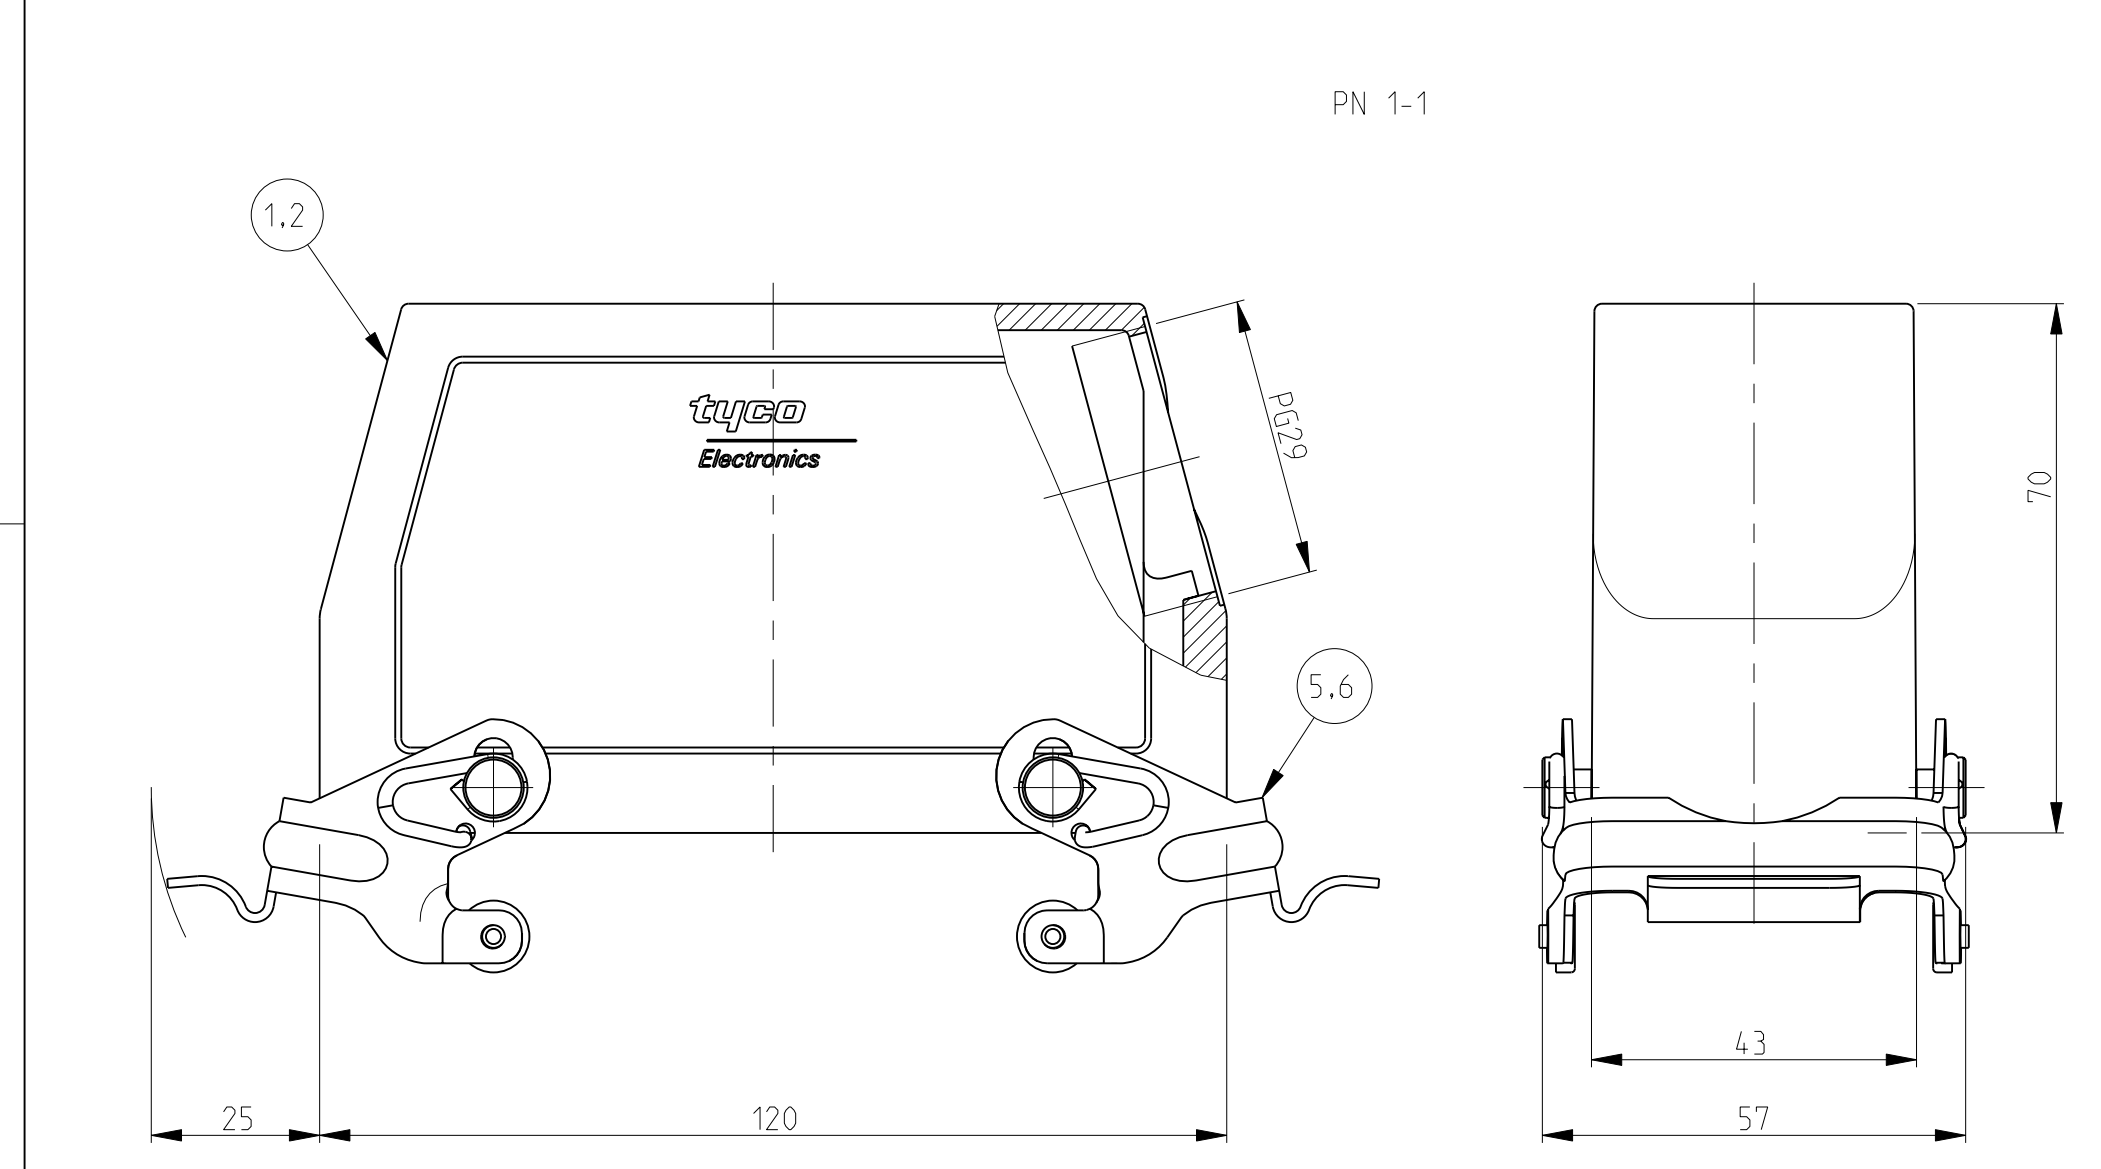

LOC	DIST	REV	DESCRIPTION	DATE	DWN	APVD
A1	-	A2	Released as per ECR-07-019955	22.08.07	SK	TS
		A3	REVISED PER ECR-16-016768	24JAN18	SRG	MKO
		A4	ECR-17-013084	29MAR18	SG	MKO

- NOTES.
- Material:Housing:Aluminium Diecasting Alloy
 - Surface: Powder varnish grey
- Aluminium oxide+
Varnish black
 - Varnish on the inside not necessary
 - Packaging
Quantity 5 Pieces in a box
- ⚠️ OBSOLETE**

QTY	DESCRIPTION	MATERIAL	SURFACE	COLOR	ITEM NO	REMARKS
10	ZB-Central clip	Stainless Steel	Blank	-	10	
9	ZB-Central clip	Steel	Zinc Plated	Blue	9	
8	LB-Clip bolt	Stainless Steel	Blank	-	8	
7	LB-Clip bolt	Steel	Zinc Plated	Blue	7	
6	VS-Side clip	Stainless Steel	Blank	-	6	
5	VS-Side clip	Steel	Zinc Plated	Blue	5	
4	VS-Clip bolt	Stainless Steel	Blank	-	4	
3	HB Hood	Aluminium	-	Grey	3	Name plate
2	HB-K Hood	Aluminium	Aluminium Oxide	Black	2	
1	HB Hood	Aluminium	-	Grey	1	

DIMENSIONS: mm 		TOLERANCES UNLESS OTHERWISE SPECIFIED: 0 DIMENSION ± 1 PLC ± 2 PLC ± 3 PLC ± 4 PLC ± ANGLES ±		DWN: Schneider 28.01.2003 CHK: Schneider 28.01.2003 APVD: Schneider		STE TE Connectivity	
MATERIAL:		FINISH:		PRODUCT SPEC: 108-74001 108-74003 APPLICATION SPEC: 114-74001 114-74004		NAME: Hood HB 24.STS-1.29.G	
CUSTOMER DRAWING		SCALE: 1:1		SHEET: 1 OF 1		REV: A4	