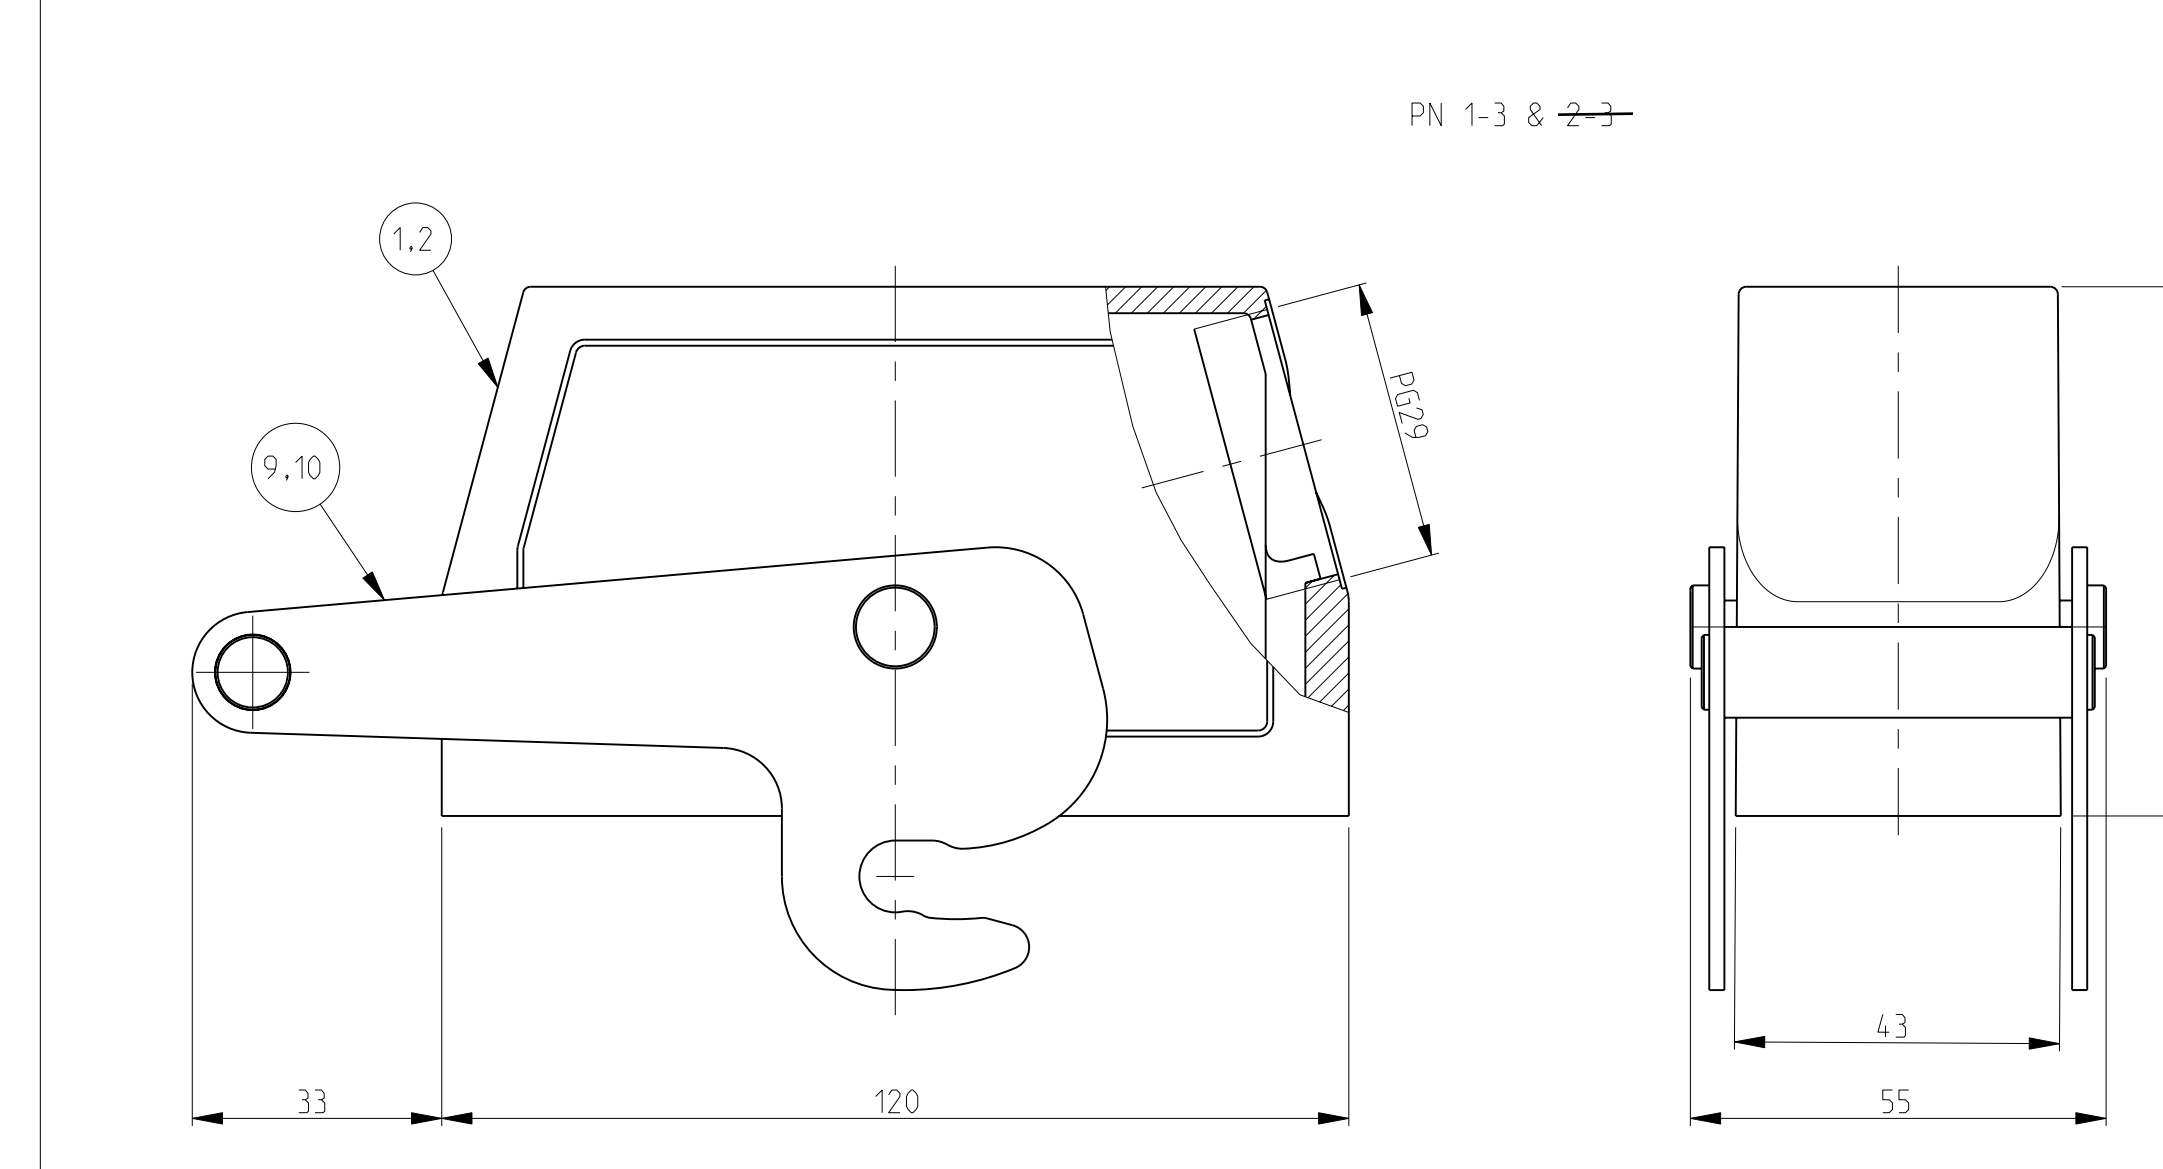

LOC	DIST	REV	DESCRIPTION	DATE	DWN	APVD
A1	-	A2	Released as per ECR-07-019955	22.08.07	SK	TS
		A3	REVISED PER ECR-16-016768	24JAN18	SRG	MKO
		A4	ECR-17-013084	29MAR18	SG	MKO

- NOTES.
- Material:Housing:Aluminium Diecasting Alloy
 - Surface: Powder varnish grey
- Aluminium oxide+
Varnish black
 - Varnish on the inside not necessary
 - Packaging
Quantity 5 Pieces in a box
- ⚠️ OBSOLETE**

QTY	DESCRIPTION	MATERIAL	SURFACE	COLOR	ITEM NO	REMARKS
10	ZB-Central clip	Stainless Steel	Blank	-	10	
9	ZB-Central clip	Steel	Zinc Plated	Blue	9	
8	LB-Clip bolt	Stainless Steel	Blank	-	8	
7	LB-Clip bolt	Steel	Zinc Plated	Blue	7	
6	VS-Side clip	Stainless Steel	Blank	-	6	
5	VS-Side clip	Steel	Zinc Plated	Blue	5	
4	VS-Clip bolt	Stainless Steel	Blank	-	4	
3	HB Hood	Aluminium	-	Grey	3	Name plate
2	HB-K Hood	Aluminium	Aluminium Oxide	Black	2	
1	HB Hood	Aluminium	-	Grey	1	

DIMENSIONS: mm 		TOLERANCES UNLESS OTHERWISE SPECIFIED: 0 DIMENSION ± 1 PLC ± 2 PLC ± 3 PLC ± 4 PLC ± ANGLES ±		DWN: Schneider 28.01.2003 CHK: Schneider 28.01.2003 APVD: Schneider		STE TE Connectivity	
MATERIAL:		FINISH:		PRODUCT SPEC: 108-74001 108-74003 APPLICATION SPEC: 114-74001 114-74004		NAME: Hood HB 24.STS-1.29.G	
CUSTOMER DRAWING		SCALE: 1:1		SHEET: 1 OF 1		REV: A4	