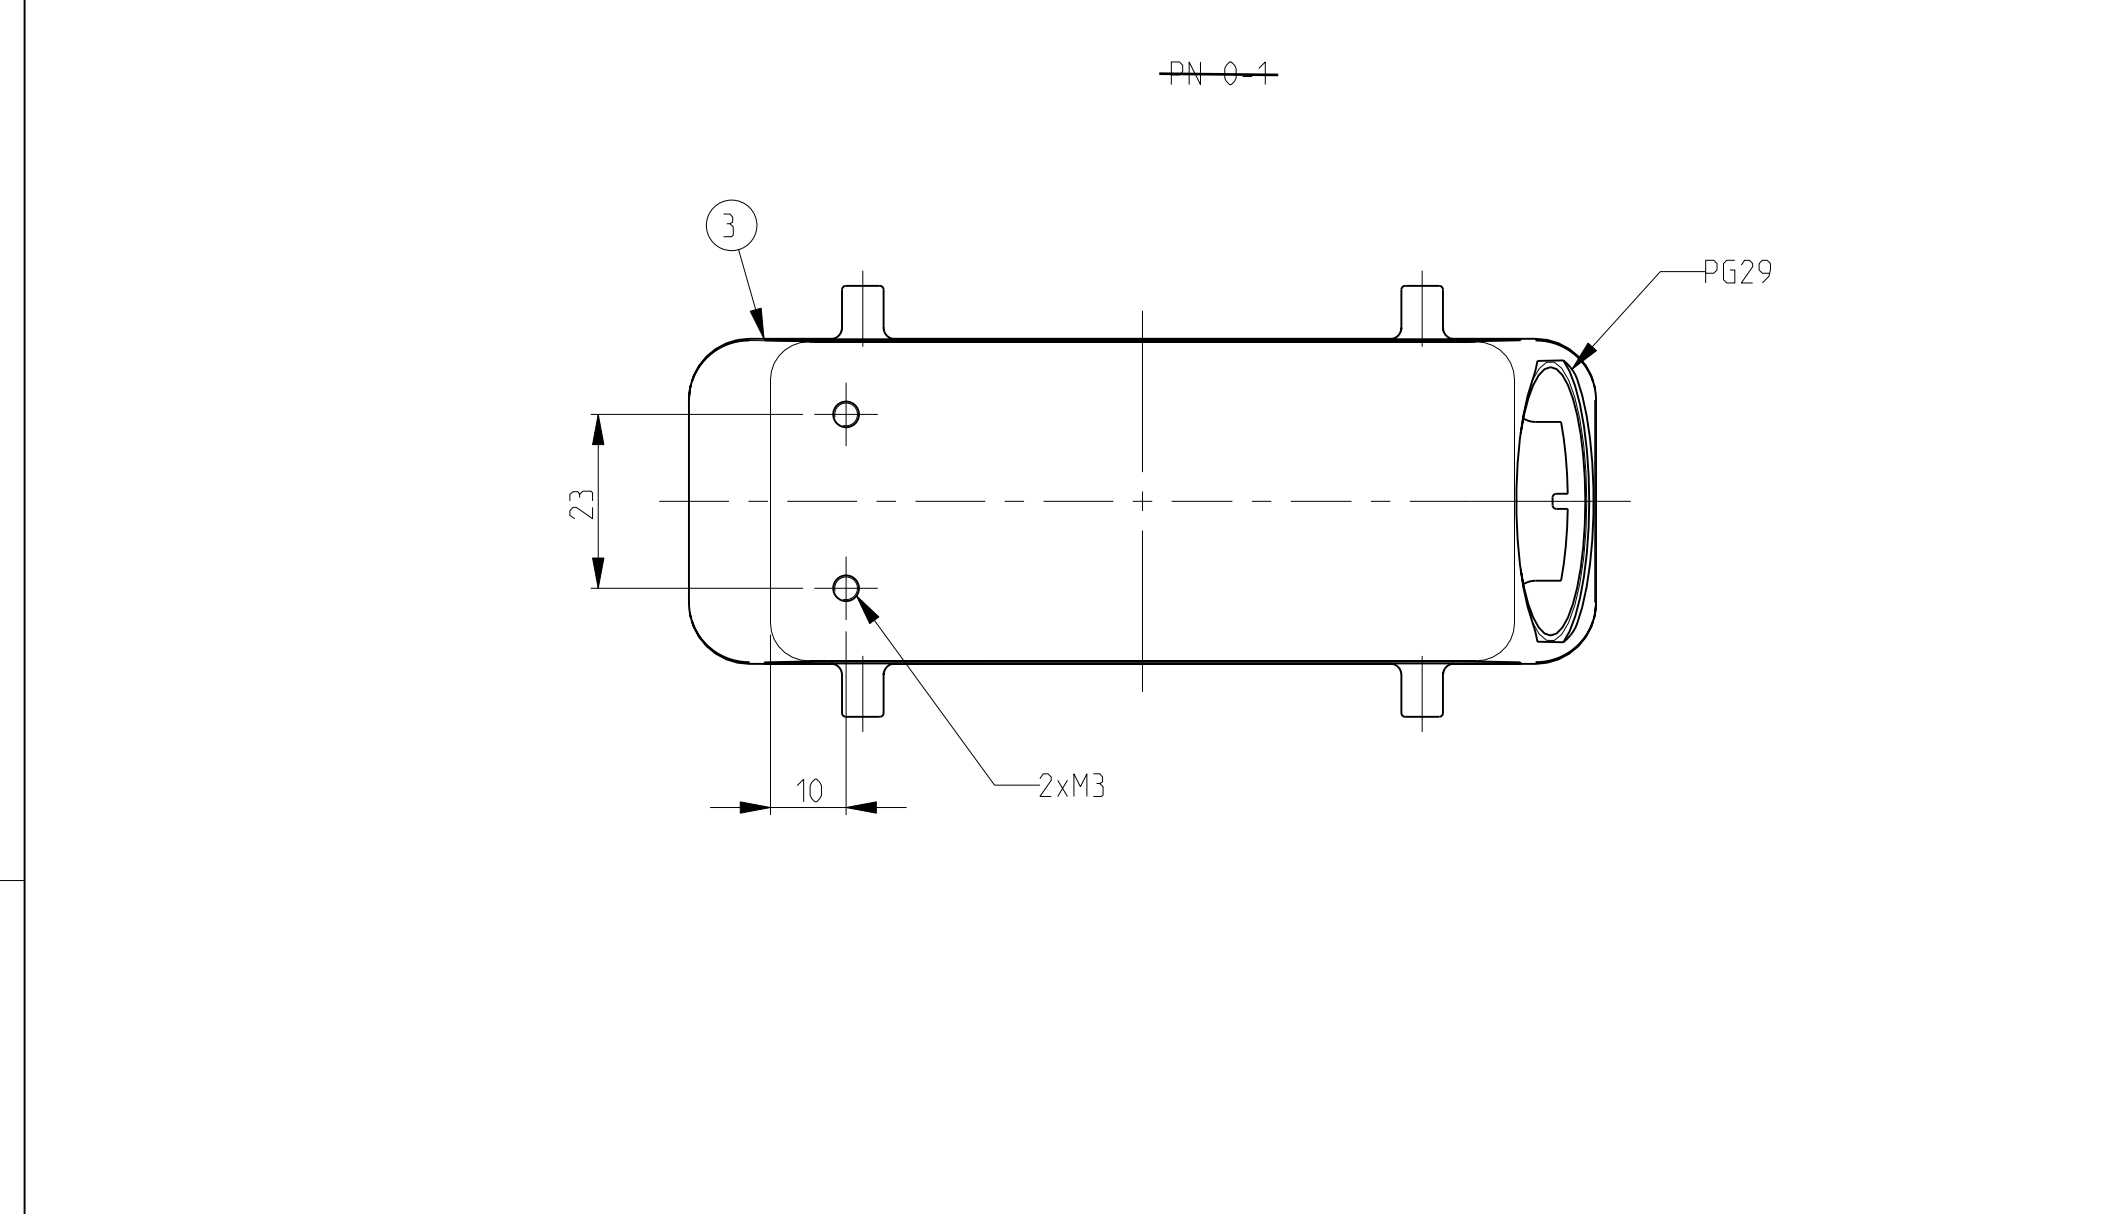

LOC	DIST	REV	DESCRIPTION	DATE	DWN	APVD
A1	-	A2	Released as per ECR-07-019955	22.08.07	SK	TS
		A3	REVISED PER ECR-16-016768	24JAN18	SRG	MKO
		A4	ECR-17-013084	29MAR18	SG	MKO

- NOTES.
- Material:Housing:Aluminium Diecasting Alloy
 - Surface: Powder varnish grey
- Aluminium oxide+
Varnish black
 - Varnish on the inside not necessary
 - Packaging
Quantity 5 Pieces in a box
- ⚠️ OBSOLETE**

QTY	DESCRIPTION	MATERIAL	SURFACE	COLOR	ITEM NO	REMARKS
10	ZB-Central clip	Stainless Steel	Blank	-	10	
9	ZB-Central clip	Steel	Zinc Plated	Blue	9	
8	LB-Clip bolt	Stainless Steel	Blank	-	8	
7	LB-Clip bolt	Steel	Zinc Plated	Blue	7	
6	VS-Side clip	Stainless Steel	Blank	-	6	
5	VS-Side clip	Steel	Zinc Plated	Blue	5	
4	VS-Clip bolt	Stainless Steel	Blank	-	4	
3	HB Hood	Aluminium	-	Grey	3	Name plate
2	HB-K Hood	Aluminium	Aluminium Oxide	Black	2	
1	HB Hood	Aluminium	-	Grey	1	

DIMENSIONS: mm 		TOLERANCES UNLESS OTHERWISE SPECIFIED: 0 DIMENSION ± 1 PLC ± 2 PLC ± 3 PLC ± 4 PLC ± ANGLES ±		DWN: Schneider 28.01.2003 CHK: Schneider 28.01.2003 APVD: Schneider		STE TE Connectivity	
MATERIAL:		FINISH:		PRODUCT SPEC: 108-74001 108-74003 APPLICATION SPEC: 114-74001 114-74004		NAME: Hood HB 24.STS-1.29.G	
CUSTOMER DRAWING		SCALE: 1:1		SHEET: 1 OF 1		REV: A4	