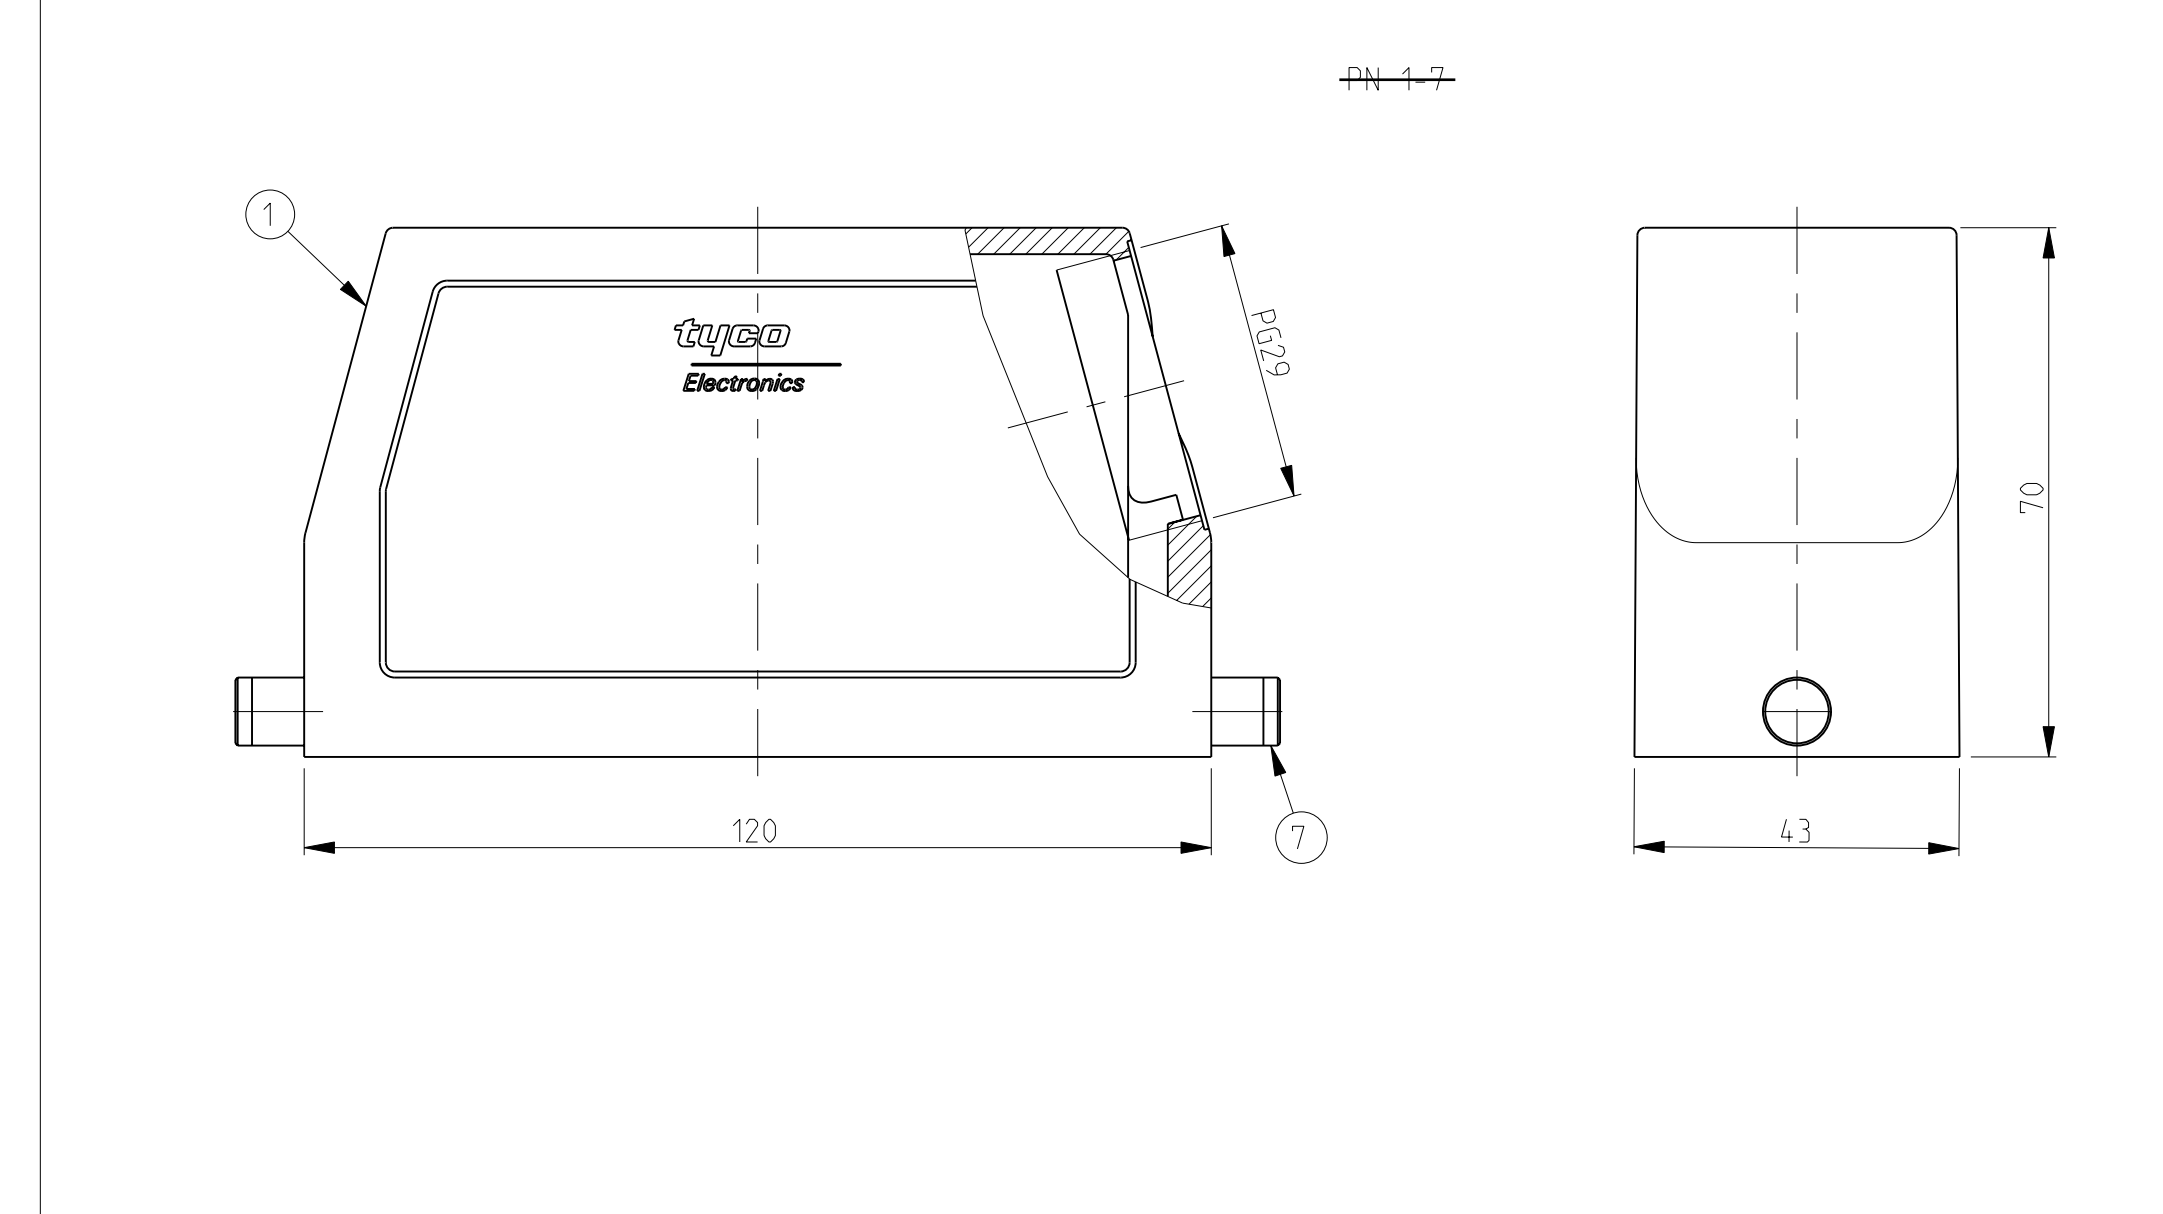

LOC	DIST	REV	DESCRIPTION	DATE	DWN	APVD
A1	-	A2	Released as per ECR-07-019955	22.08.07	SK	TS
		A3	REVISED PER ECR-16-016768	24JAN18	SRG	MKO
		A4	ECR-17-013084	29MAR18	SG	MKO

- NOTES.
- Material:Housing:Aluminium Diecasting Alloy
 - Surface: Powder varnish grey
- Aluminium oxide+
Varnish black
 - Varnish on the inside not necessary
 - Packaging
Quantity 5 Pieces in a box
- ⚠️ OBSOLETE**

DIMENSIONS: mm 		TOLERANCES UNLESS OTHERWISE SPECIFIED: 0 DIMENSION ± 1 PLC ± 2 PLC ± 3 PLC ± 4 PLC ± ANGLES ±		DWN: Schneider 28.01.2003 CHK: Schneider 28.01.2003 APVD: Schneider		STE TE Connectivity	
MATERIAL:		FINISH:		PRODUCT SPEC: 108-74001 108-74003 APPLICATION SPEC: 114-74001 114-74004		NAME: Hood HB 24.STS-1.29.G	
CUSTOMER DRAWING		SCALE: 1:1		SHEET: 1 OF 1		REV: A4	